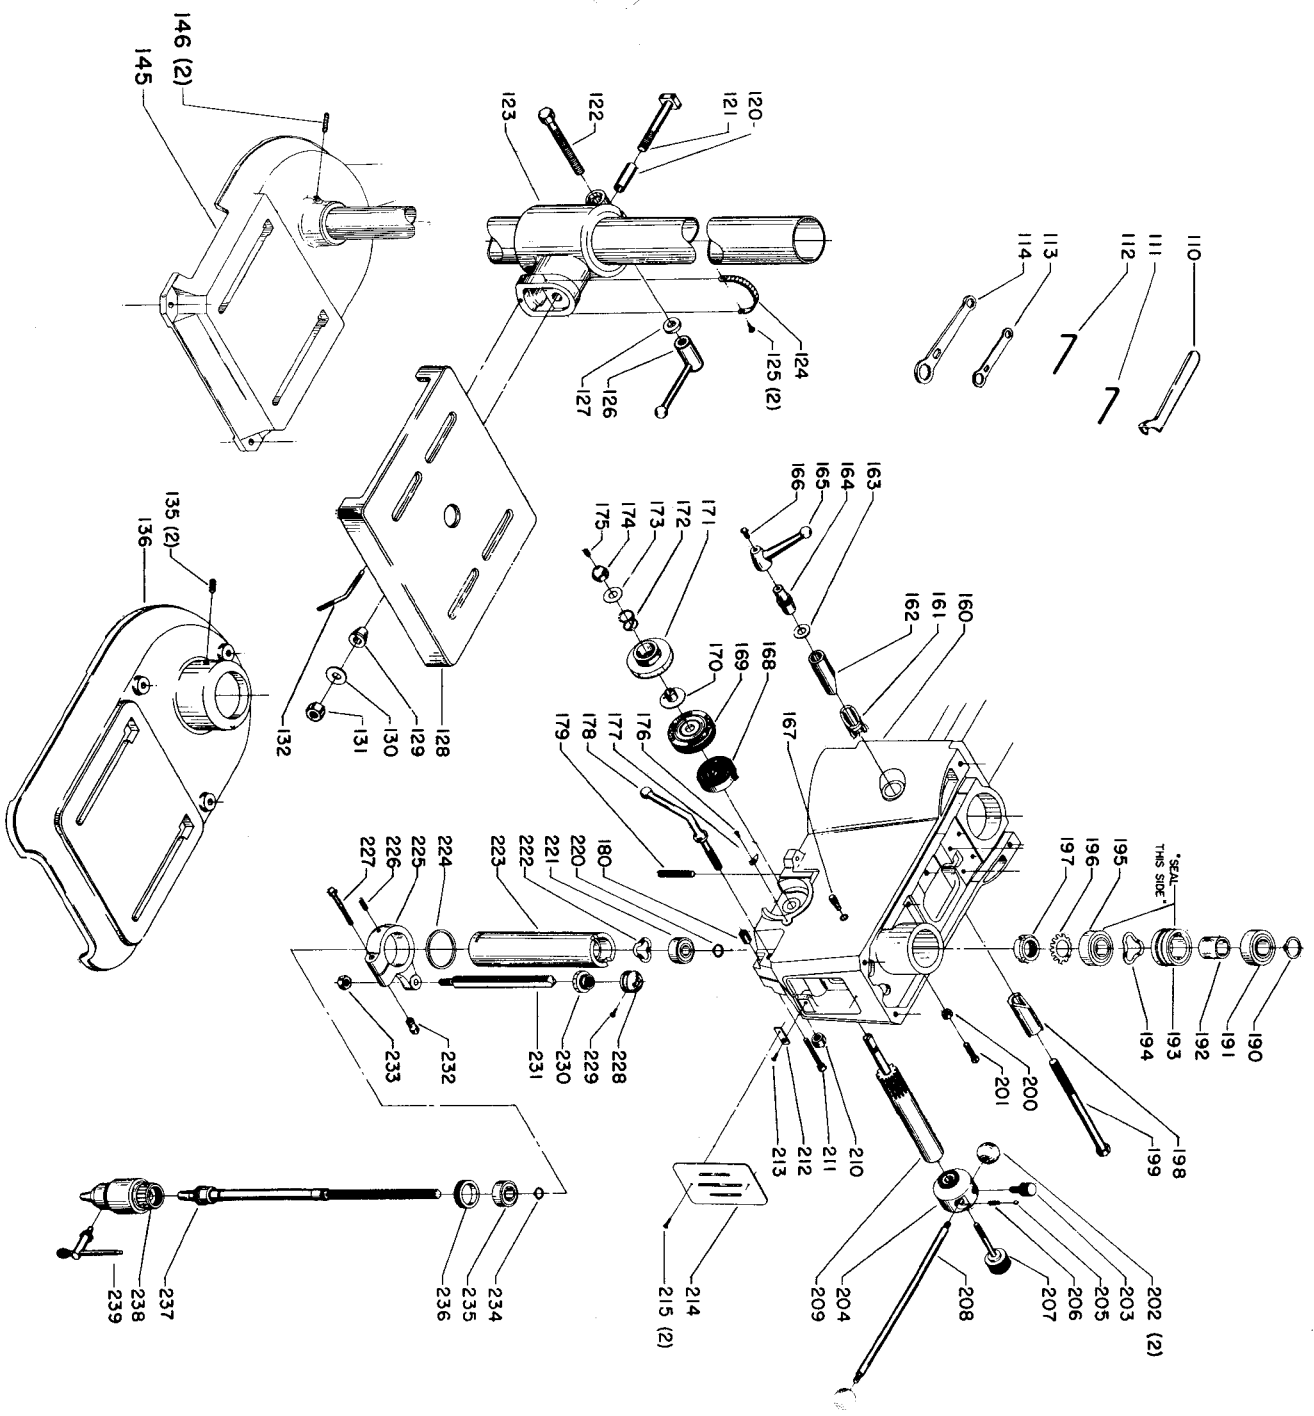

## Parts List for 15-346 Type 1

Item Number	Part Number	Description	Qty Required
1	000000-00	No Longer Available	1
2	000000-00	No Longer Available	1
3	491950-00	SET SCREW	2
4	000000-00	No Longer Available	1
5	000000-00	No Longer Available	1
6	000000-00	No Longer Available	1
7	000000-00	No Longer Available	1
8	000000-00	No Longer Available	1
9	901041909415	HD SET SCR	1
10	000000-00	No Longer Available	1
11	901041506227	SET SCREW	2
15	904010101620S	WASHER	8
16	902010205435S	JAM NUT	12
17	000000-00	No Longer Available	1
18	000000-00	No Longer Available	1
19	901041500296	SET SCREW	1
20	489026-00	HEX NUT	1
25	901020100514	MACHINE SCREW	2
26	904010101614S	STEEL WASHER	2
27	000000-00	No Longer Available	1
28	904010101619	STEEL WASHER	2
29	000000-00	No Longer Available	1
30	901010600611S	CAP SCREW	3
31	904010101614S	STEEL WASHER	3
32	000000-00	No Longer Available	1
33	491950-00	SET SCREW	1
34	000000-00	No Longer Available	1

## Parts List for 15-346 Type 1

Item Number	Part Number	Description	Qty Required
81	901061317359	SELF TAP SCREW	2
82	000000-00	No Longer Available	1
83	000000-00	No Longer Available	1
84	904010101614S	STEEL WASHER	1
85	901020100514	MACHINE SCREW	1
94	000000-00	No Longer Available	1
95	000000-00	No Longer Available	1
96	000000-00	No Longer Available	1
99	000000-00	No Longer Available	1
100	491950-00	SET SCREW	1
110	000000-00	No Longer Available	1
111	000000-00	No Longer Available	1
112	000000-00	No Longer Available	1
113	000000-00	No Longer Available	1
114	000000-00	No Longer Available	1
120	000000-00	No Longer Available	1
121	000000-00	No Longer Available	1
122	901010600618	CAP SCREW	1
123	000000-00	No Longer Available	1
124	402040725002	SCALE	1
125	901061317359	SELF TAP SCREW	2
126	931049913461	CLAMP NUT	1
127	904100313893	WASHER	1
128	000000-00	No Longer Available	1
129	000000-00	No Longer Available	1
130	904010101636S	WASHER	1
131	000000-00	No Longer Available	1