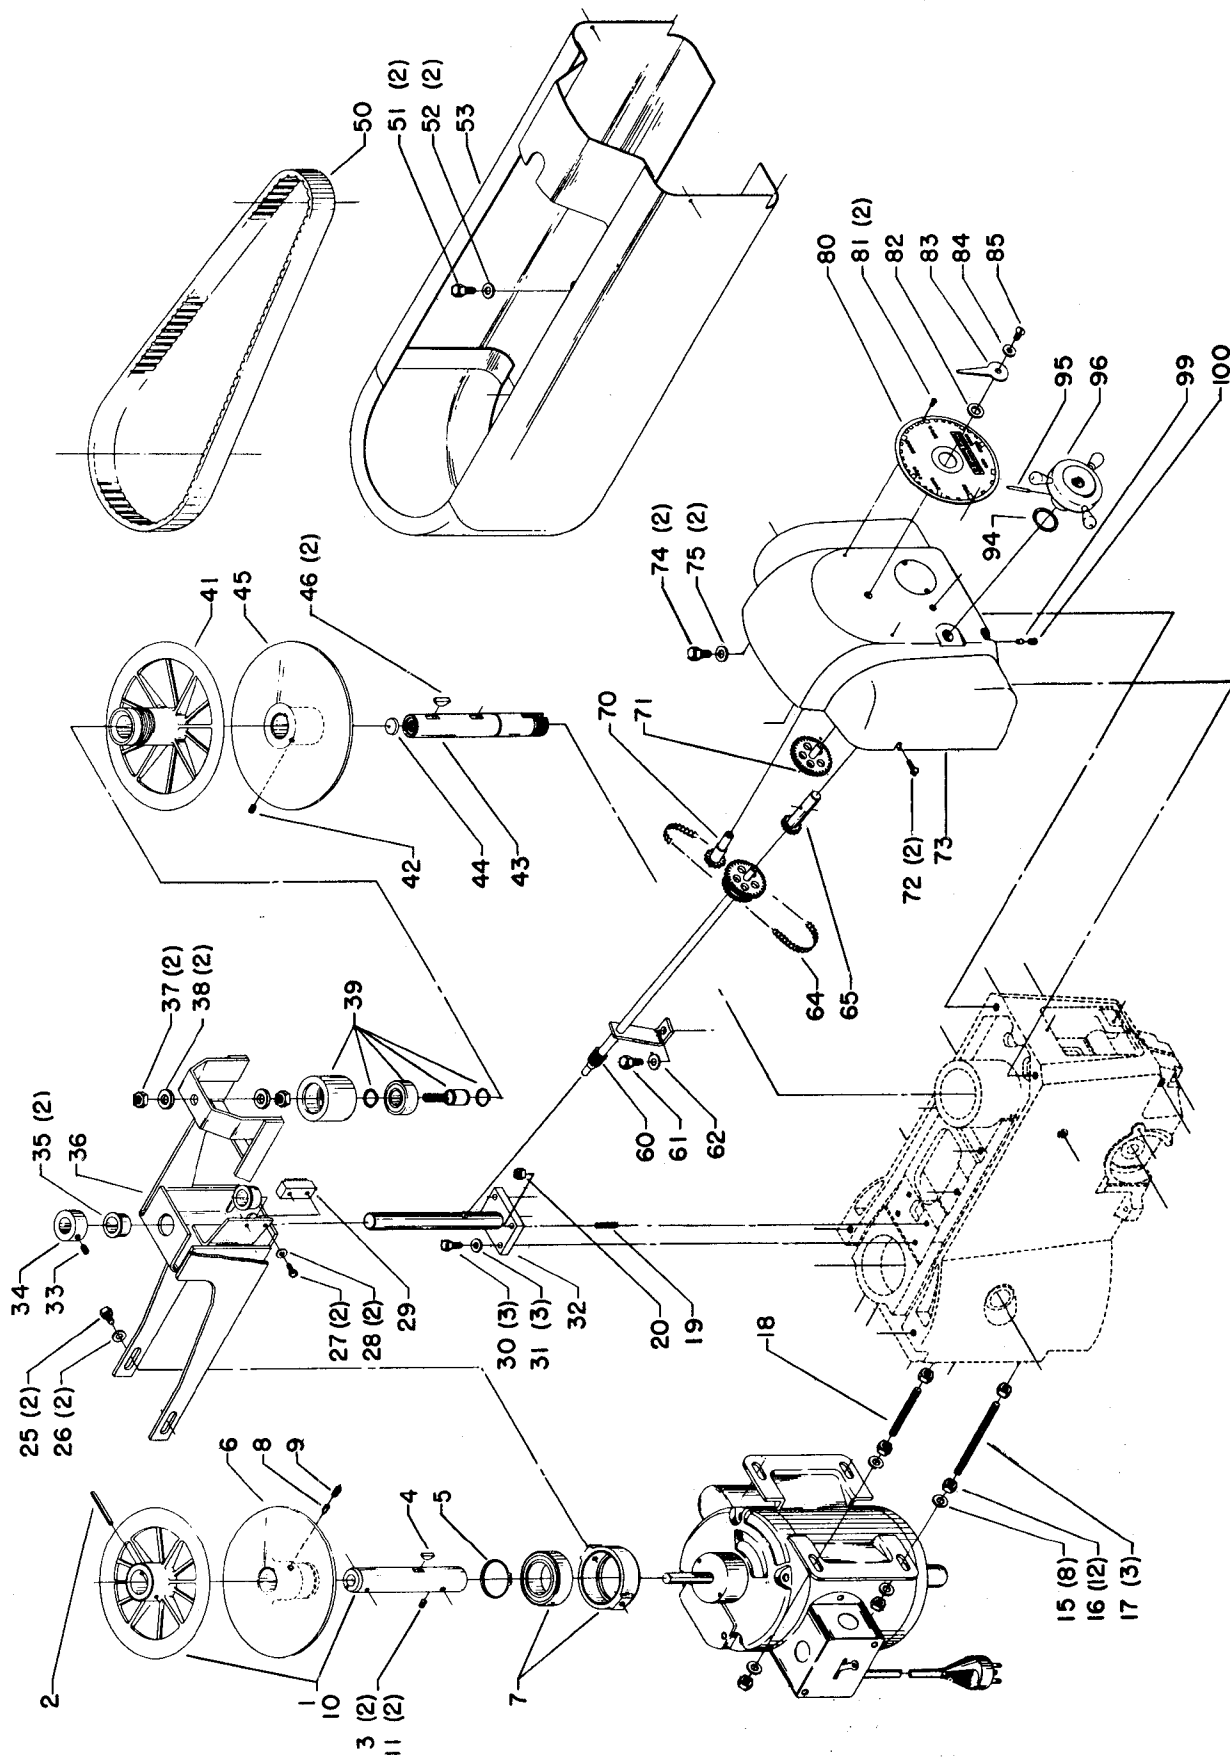

## Parts List for 15-346 Type 1

Item Number	Part Number	Description	Qty Required
1	000000-00	No Longer Available	1
2	000000-00	No Longer Available	1
3	491950-00	SET SCREW	2
4	000000-00	No Longer Available	1
5	000000-00	No Longer Available	1
6	000000-00	No Longer Available	1
7	000000-00	No Longer Available	1
8	000000-00	No Longer Available	1
9	901041909415	HD SET SCR	1
10	000000-00	No Longer Available	1
11	901041506227	SET SCREW	2
15	904010101620S	WASHER	8
16	902010205435S	JAM NUT	12
17	000000-00	No Longer Available	1
18	000000-00	No Longer Available	1
19	901041500296	SET SCREW	1
20	489026-00	HEX NUT	1
25	901020100514	MACHINE SCREW	2
26	904010101614S	STEEL WASHER	2
27	000000-00	No Longer Available	1
28	904010101619	STEEL WASHER	2
29	000000-00	No Longer Available	1
30	901010600611S	CAP SCREW	3
31	904010101614S	STEEL WASHER	3
32	000000-00	No Longer Available	1
33	491950-00	SET SCREW	1
34	000000-00	No Longer Available	1

## Parts List for 15-346 Type 1

Item Number	Part Number	Description	Qty Required
81	901061317359	SELF TAP SCREW	2
82	000000-00	No Longer Available	1
83	000000-00	No Longer Available	1
84	904010101614S	STEEL WASHER	1
85	901020100514	MACHINE SCREW	1
94	000000-00	No Longer Available	1
95	000000-00	No Longer Available	1
96	000000-00	No Longer Available	1
99	000000-00	No Longer Available	1
100	491950-00	SET SCREW	1
110	000000-00	No Longer Available	1
111	000000-00	No Longer Available	1
112	000000-00	No Longer Available	1
113	000000-00	No Longer Available	1
114	000000-00	No Longer Available	1
120	000000-00	No Longer Available	1
121	000000-00	No Longer Available	1
122	901010600618	CAP SCREW	1
123	000000-00	No Longer Available	1
124	402040725002	SCALE	1
125	901061317359	SELF TAP SCREW	2
126	931049913461	CLAMP NUT	1
127	904100313893	WASHER	1
128	000000-00	No Longer Available	1
129	000000-00	No Longer Available	1
130	904010101636S	WASHER	1
131	000000-00	No Longer Available	1