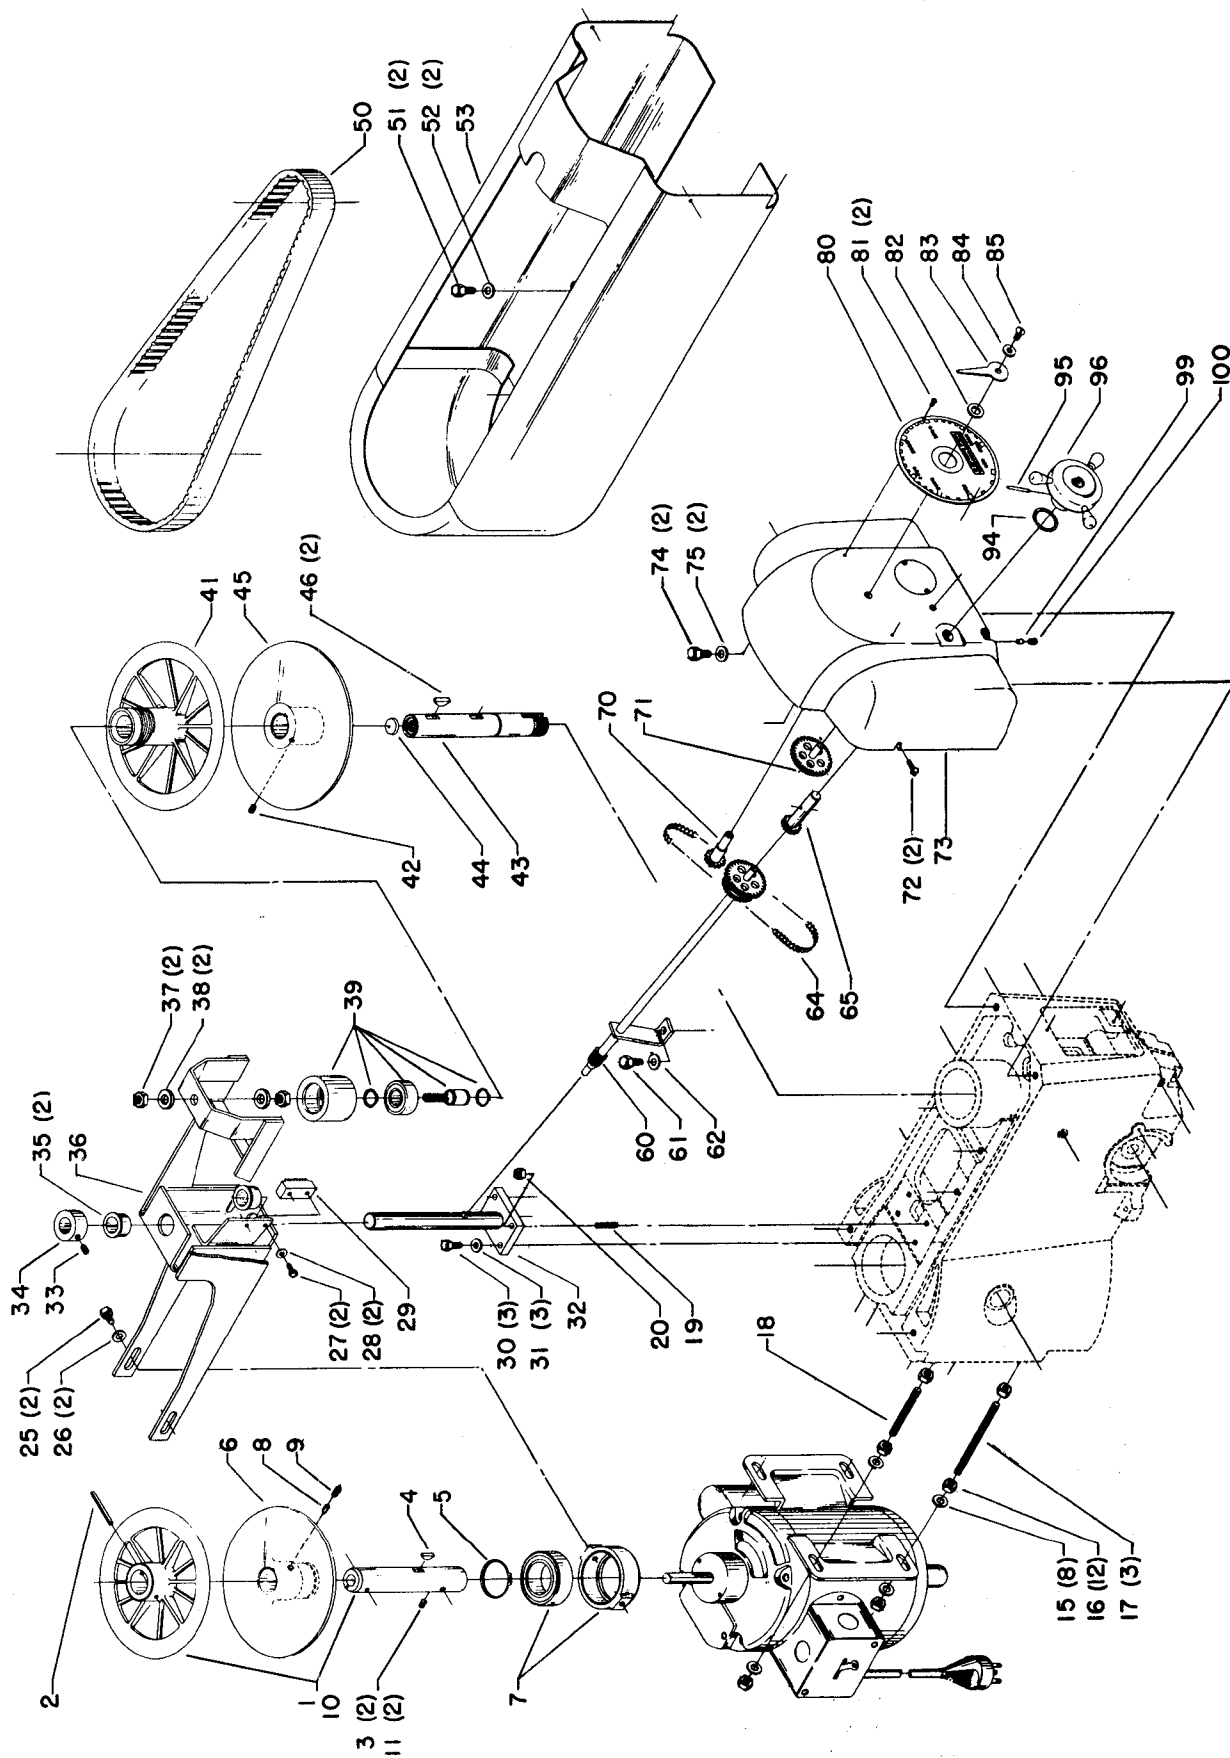

STABILIZER CONTROL

Parts List for 15-318 Type 1

Item Number	Part Number	Description	Qty Required
1	000000-00	No Longer Available	1
2	000000-00	No Longer Available	1
3	491950-00	SET SCREW	2
4	000000-00	No Longer Available	1
5	000000-00	No Longer Available	1
6	000000-00	No Longer Available	1
7	000000-00	No Longer Available	1
8	000000-00	No Longer Available	1
9	901041909415	HD SET SCR	1
10	000000-00	No Longer Available	1
11	901041506227	SET SCREW	2
15	904010101620S	WASHER	8
16	902010205435S	JAM NUT	12
17	000000-00	No Longer Available	1
18	000000-00	No Longer Available	1
19	901041500296	SET SCREW	1
20	489026-00	HEX NUT	1
25	901020100514	MACHINE SCREW	2
26	904010101614S	STEEL WASHER	2
27	000000-00	No Longer Available	1
28	904010101619	STEEL WASHER	2
29	000000-00	No Longer Available	1
30	901010600611S	CAP SCREW	3
31	904010101614S	STEEL WASHER	3
32	000000-00	No Longer Available	1
33	491950-00	SET SCREW	1
34	000000-00	No Longer Available	1

Parts List for 15-318 Type 1

Item Number	Part Number	Description	Qty Required
81	901061317359	SELF TAP SCREW	2
82	000000-00	No Longer Available	1
83	000000-00	No Longer Available	1
84	904010101614S	STEEL WASHER	1
85	901020100514	MACHINE SCREW	1
94	000000-00	No Longer Available	1
95	000000-00	No Longer Available	1
96	000000-00	No Longer Available	1
99	000000-00	No Longer Available	1
100	491950-00	SET SCREW	1
110	000000-00	No Longer Available	1
111	000000-00	No Longer Available	1
112	000000-00	No Longer Available	1
113	000000-00	No Longer Available	1
114	000000-00	No Longer Available	1
120	000000-00	No Longer Available	1
121	000000-00	No Longer Available	1
122	901010600618	CAP SCREW	1
123	000000-00	No Longer Available	1
124	402040725002	SCALE	1
125	901061317359	SELF TAP SCREW	2
126	931049913461	CLAMP NUT	1
127	904100313893	WASHER	1
128	000000-00	No Longer Available	1
129	000000-00	No Longer Available	1
130	904010101636S	WASHER	1
131	000000-00	No Longer Available	1