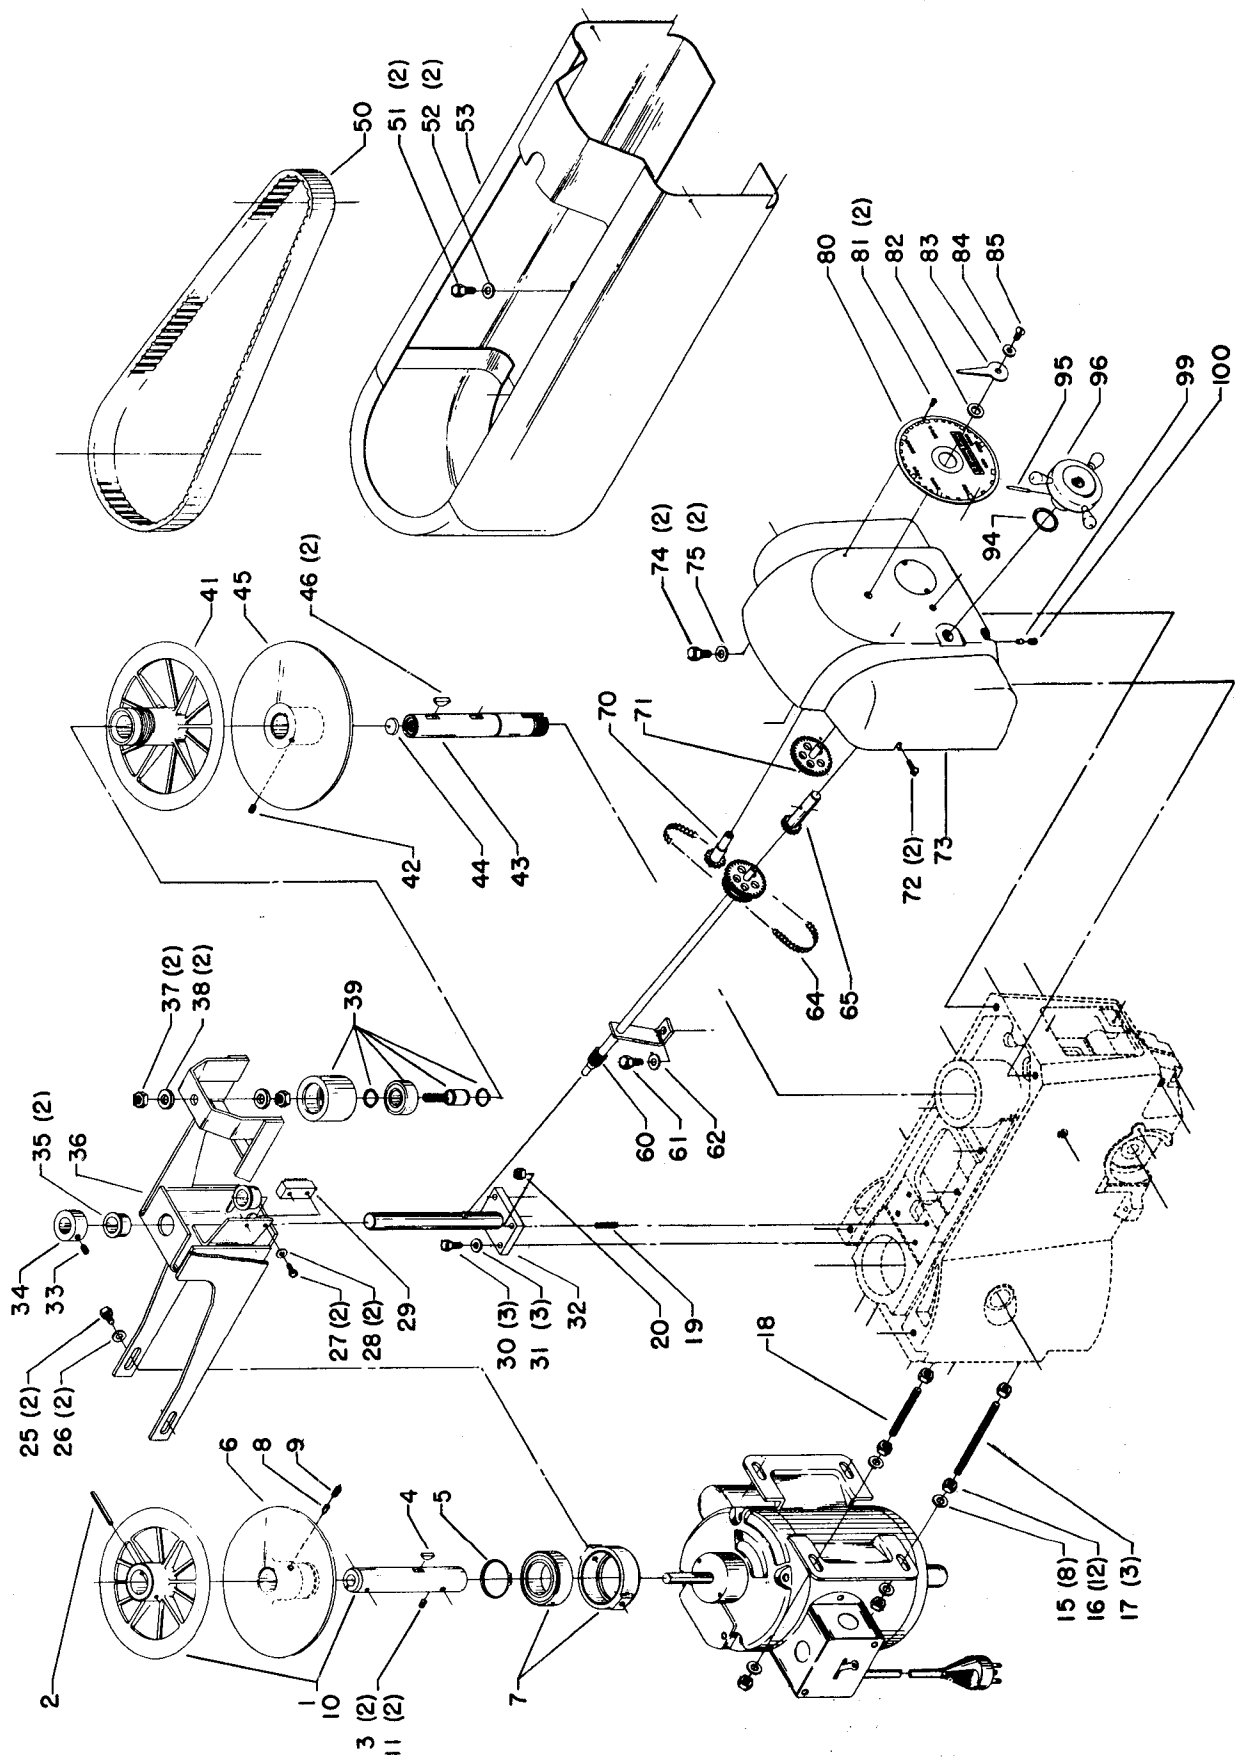

STABILIZER CONTROL

Parts List for 15-310 Type 1

Item Number	Part Number	Description	Qty Required
1	000000-00	No Longer Available	1
2	000000-00	No Longer Available	1
3	491950-00	SET SCREW	2
4	000000-00	No Longer Available	1
5	000000-00	No Longer Available	1
6	000000-00	No Longer Available	1
7	000000-00	No Longer Available	1
8	000000-00	No Longer Available	1
9	901041909415	HD SET SCR	1
10	000000-00	No Longer Available	1
11	901041506227	SET SCREW	2
15	904010101620S	WASHER	8
16	902010205435S	JAM NUT	12
17	000000-00	No Longer Available	1
18	000000-00	No Longer Available	1
19	901041500296	SET SCREW	1
20	489026-00	HEX NUT	1
25	901020100514	MACHINE SCREW	2
26	904010101614S	STEEL WASHER	2
27	000000-00	No Longer Available	1
28	904010101619	STEEL WASHER	2
29	000000-00	No Longer Available	1
30	901010600611S	CAP SCREW	3
31	904010101614S	STEEL WASHER	3
32	000000-00	No Longer Available	1
33	491950-00	SET SCREW	1
34	000000-00	No Longer Available	1

Parts List for 15-310 Type 1

Item Number	Part Number	Description	Qty Required
81	901061317359	SELF TAP SCREW	2
82	000000-00	No Longer Available	1
83	000000-00	No Longer Available	1
84	904010101614S	STEEL WASHER	1
85	901020100514	MACHINE SCREW	1
94	000000-00	No Longer Available	1
95	000000-00	No Longer Available	1
96	000000-00	No Longer Available	1
99	000000-00	No Longer Available	1
100	491950-00	SET SCREW	1
110	000000-00	No Longer Available	1
111	000000-00	No Longer Available	1
112	000000-00	No Longer Available	1
113	000000-00	No Longer Available	1
114	000000-00	No Longer Available	1
120	000000-00	No Longer Available	1
121	000000-00	No Longer Available	1
122	901010600618	CAP SCREW	1
123	000000-00	No Longer Available	1
124	402040725002	SCALE	1
125	901061317359	SELF TAP SCREW	2
126	931049913461	CLAMP NUT	1
127	904100313893	WASHER	1
128	000000-00	No Longer Available	1
129	000000-00	No Longer Available	1
130	904010101636S	WASHER	1
131	000000-00	No Longer Available	1