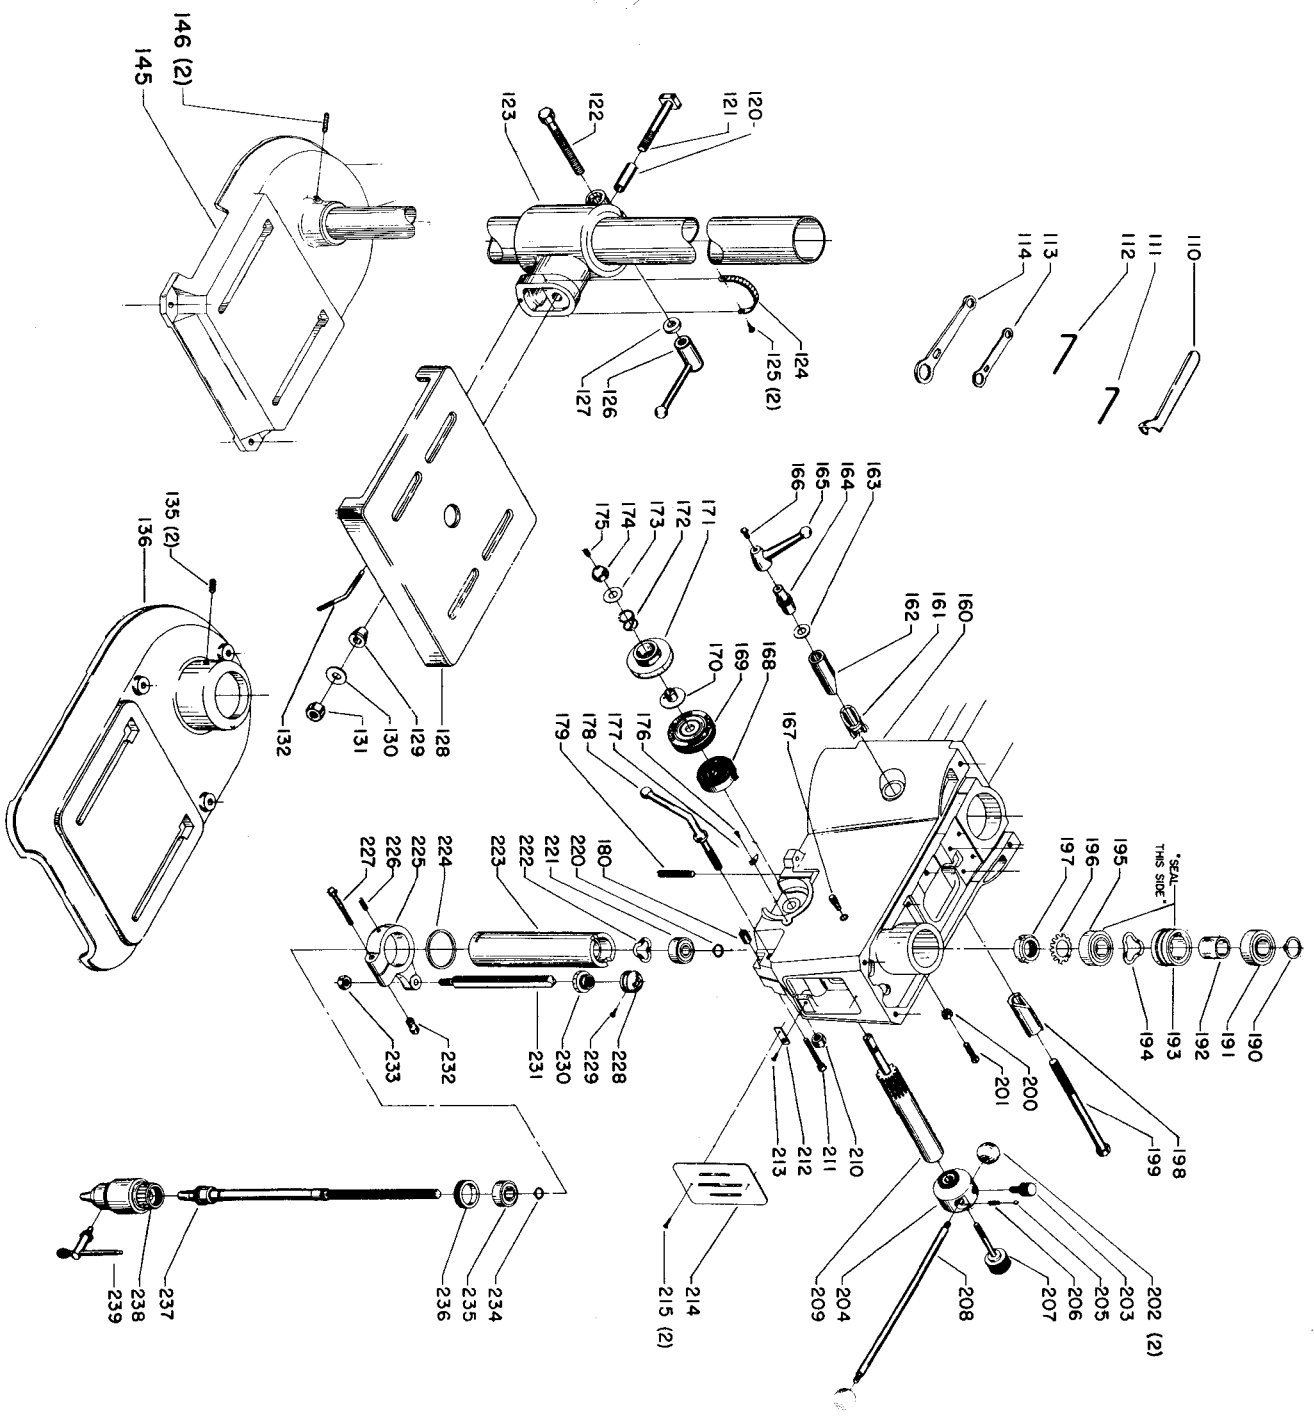

STABILIZER CONTROL

Parts List for 15-310 Type 1

Item Number	Part Number	Description	Qty Required
1	000000-00	No Longer Available	1
2	000000-00	No Longer Available	1
3	491950-00	SET SCREW	2
4	000000-00	No Longer Available	1
5	000000-00	No Longer Available	1
6	000000-00	No Longer Available	1
7	000000-00	No Longer Available	1
8	000000-00	No Longer Available	1
9	901041909415	HD SET SCR	1
10	000000-00	No Longer Available	1
11	901041506227	SET SCREW	2
15	904010101620S	WASHER	8
16	902010205435S	JAM NUT	12
17	000000-00	No Longer Available	1
18	000000-00	No Longer Available	1
19	901041500296	SET SCREW	1
20	489026-00	HEX NUT	1
25	901020100514	MACHINE SCREW	2
26	904010101614S	STEEL WASHER	2
27	000000-00	No Longer Available	1
28	904010101619	STEEL WASHER	2
29	000000-00	No Longer Available	1
30	901010600611S	CAP SCREW	3
31	904010101614S	STEEL WASHER	3
32	000000-00	No Longer Available	1
33	491950-00	SET SCREW	1
34	000000-00	No Longer Available	1

Parts List for 15-310 Type 1

Item Number	Part Number	Description	Qty Required
81	901061317359	SELF TAP SCREW	2
82	000000-00	No Longer Available	1
83	000000-00	No Longer Available	1
84	904010101614S	STEEL WASHER	1
85	901020100514	MACHINE SCREW	1
94	000000-00	No Longer Available	1
95	000000-00	No Longer Available	1
96	000000-00	No Longer Available	1
99	000000-00	No Longer Available	1
100	491950-00	SET SCREW	1
110	000000-00	No Longer Available	1
111	000000-00	No Longer Available	1
112	000000-00	No Longer Available	1
113	000000-00	No Longer Available	1
114	000000-00	No Longer Available	1
120	000000-00	No Longer Available	1
121	000000-00	No Longer Available	1
122	901010600618	CAP SCREW	1
123	000000-00	No Longer Available	1
124	402040725002	SCALE	1
125	901061317359	SELF TAP SCREW	2
126	931049913461	CLAMP NUT	1
127	904100313893	WASHER	1
128	000000-00	No Longer Available	1
129	000000-00	No Longer Available	1
130	904010101636S	WASHER	1
131	000000-00	No Longer Available	1