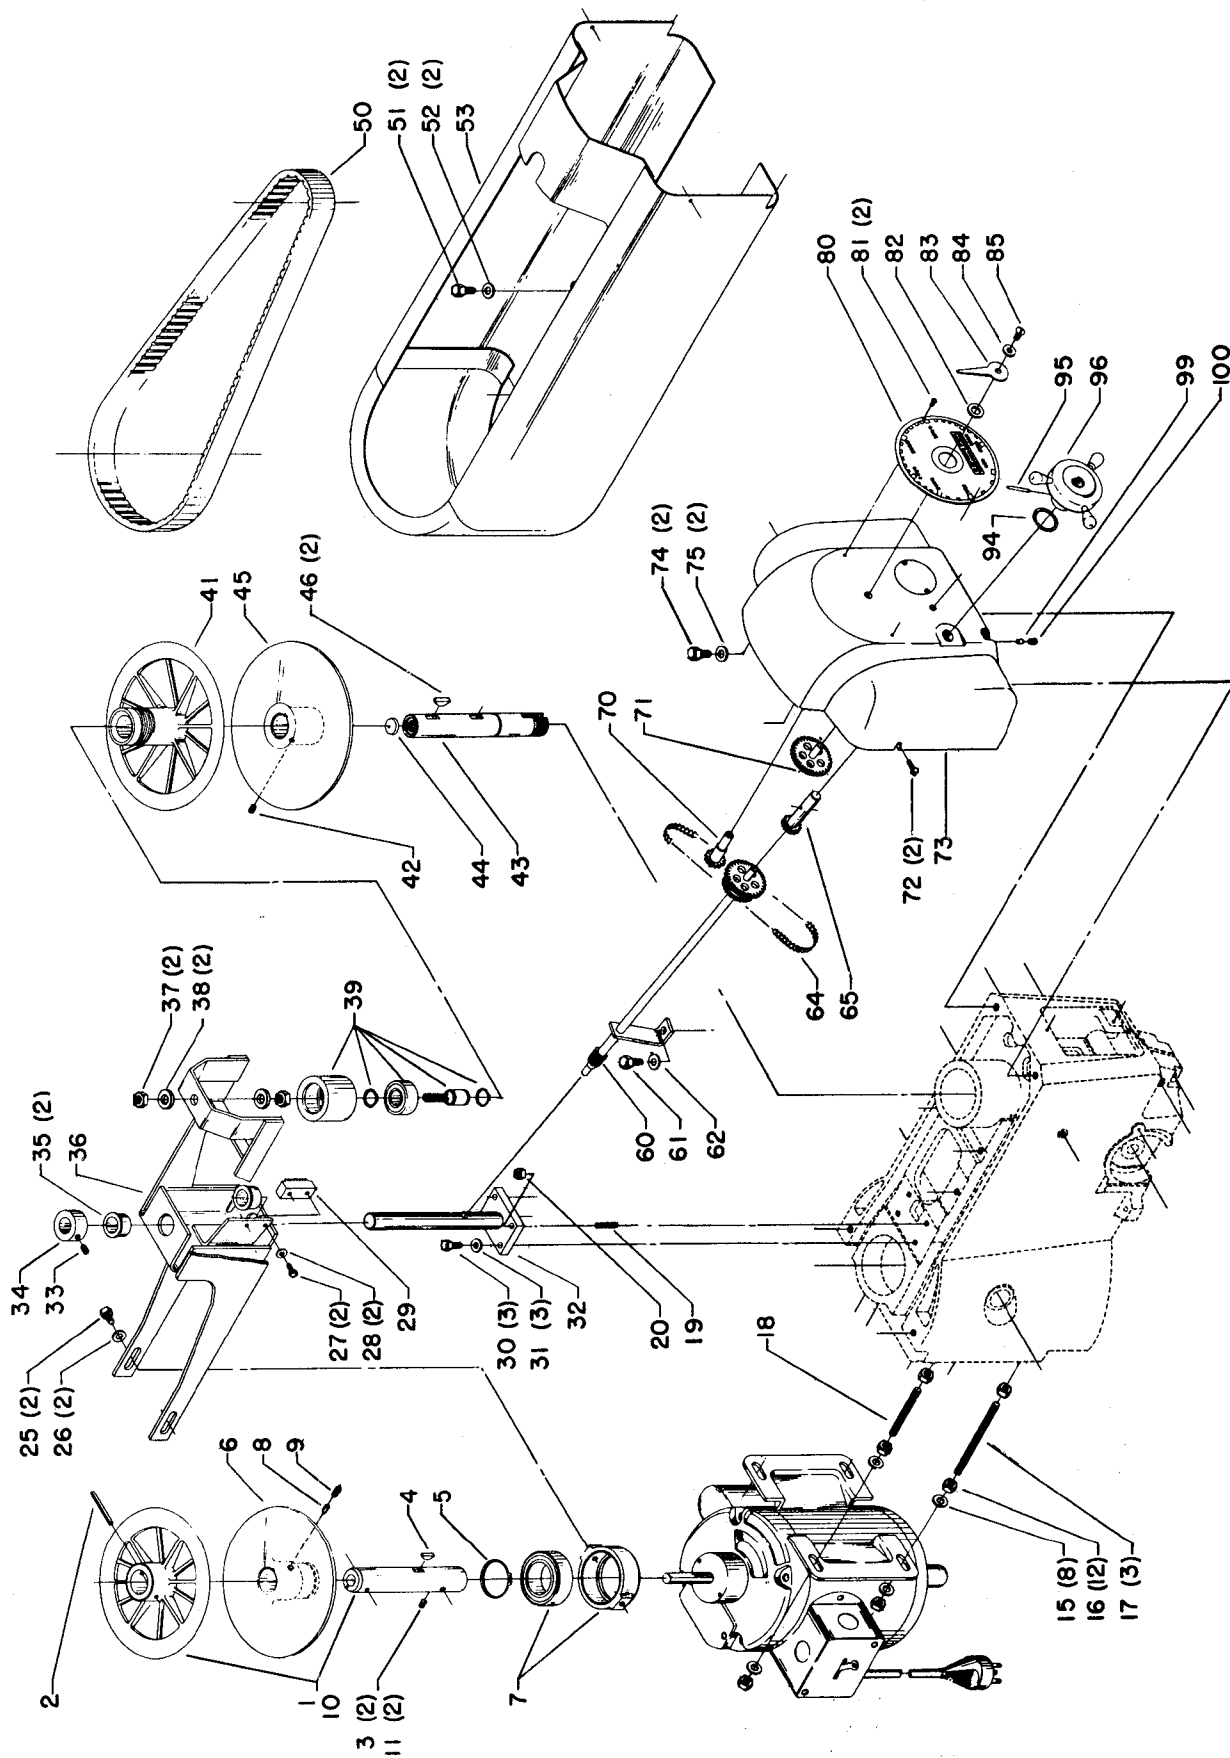

STABILIZER CONTROL

Parts List for 15-156 Type 1

Item Number	Part Number	Description	Qty Required
1	000000-00	No Longer Available	1
2	000000-00	No Longer Available	1
3	491950-00	SET SCREW	2
4	000000-00	No Longer Available	1
5	000000-00	No Longer Available	1
6	000000-00	No Longer Available	1
7	000000-00	No Longer Available	1
8	000000-00	No Longer Available	1
9	901041909415	HD SET SCR	1
10	000000-00	No Longer Available	1
11	901041506227	SET SCREW	2
15	904010101620S	WASHER	8
16	902010205435S	JAM NUT	12
17	000000-00	No Longer Available	1
18	000000-00	No Longer Available	1
19	901041500296	SET SCREW	1
20	489026-00	HEX NUT	1
25	901020100514	MACHINE SCREW	2
26	904010101614S	STEEL WASHER	2
27	000000-00	No Longer Available	1
28	904010101619	STEEL WASHER	2
29	000000-00	No Longer Available	1
30	901010600611S	CAP SCREW	3
31	904010101614S	STEEL WASHER	3
32	000000-00	No Longer Available	1
33	491950-00	SET SCREW	1
34	000000-00	No Longer Available	1

Parts List for 15-156 Type 1

Item Number	Part Number	Description	Qty Required
81	901061317359	SELF TAP SCREW	2
82	000000-00	No Longer Available	1
83	000000-00	No Longer Available	1
84	904010101614S	STEEL WASHER	1
85	901020100514	MACHINE SCREW	1
94	000000-00	No Longer Available	1
95	000000-00	No Longer Available	1
96	000000-00	No Longer Available	1
99	000000-00	No Longer Available	1
100	491950-00	SET SCREW	1
110	000000-00	No Longer Available	1
111	000000-00	No Longer Available	1
112	000000-00	No Longer Available	1
113	000000-00	No Longer Available	1
114	000000-00	No Longer Available	1
120	000000-00	No Longer Available	1
121	000000-00	No Longer Available	1
122	901010600618	CAP SCREW	1
123	000000-00	No Longer Available	1
124	402040725002	SCALE	1
125	901061317359	SELF TAP SCREW	2
126	931049913461	CLAMP NUT	1
127	904100313893	WASHER	1
128	000000-00	No Longer Available	1
129	000000-00	No Longer Available	1
130	904010101636S	WASHER	1
131	000000-00	No Longer Available	1