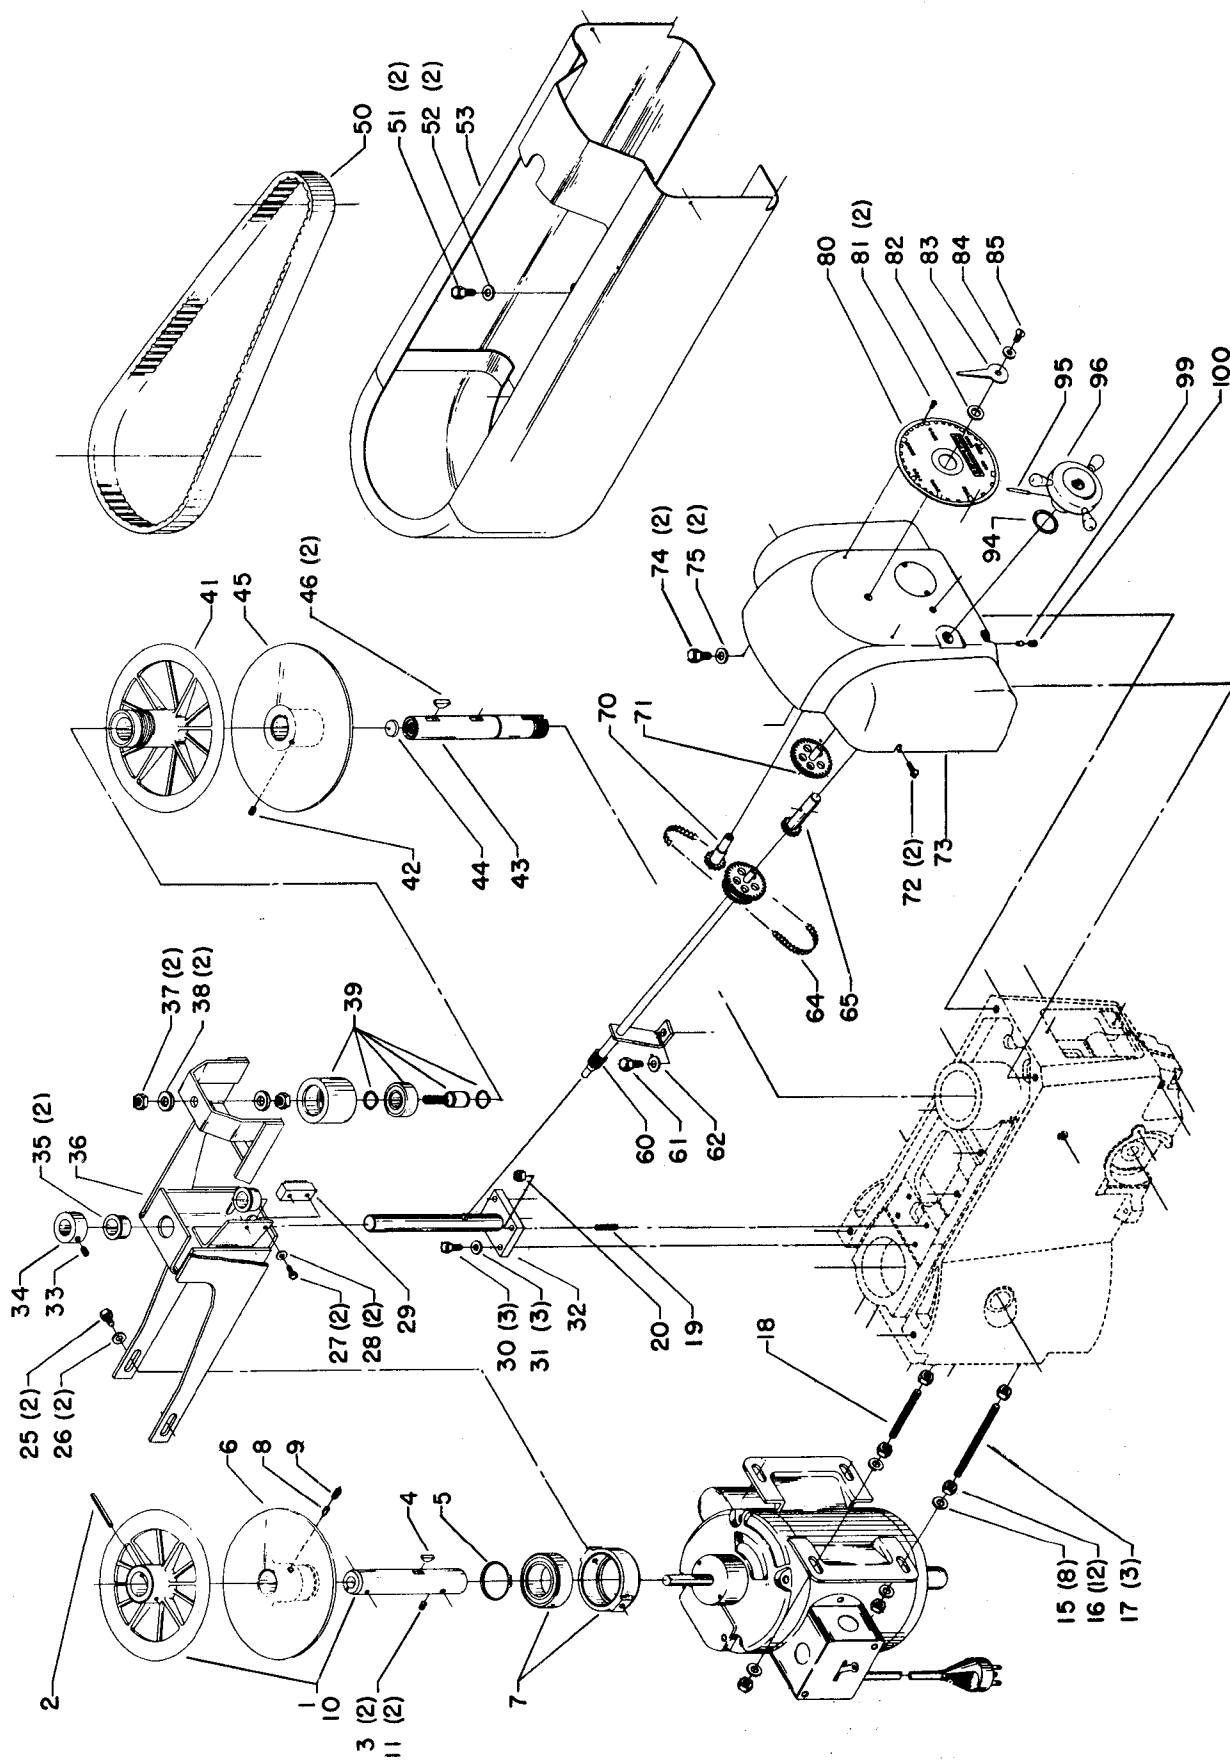

STABILIZER CONTROL

Parts List for 15-152 Type 1

Item Number	Part Number	Description	Qty Required
1	000000-00	No Longer Available	1
2	000000-00	No Longer Available	1
3	491950-00	SET SCREW	2
4	000000-00	No Longer Available	1
5	000000-00	No Longer Available	1
6	000000-00	No Longer Available	1
7	000000-00	No Longer Available	1
8	000000-00	No Longer Available	1
9	901041909415	HD SET SCR	1
10	000000-00	No Longer Available	1
11	901041506227	SET SCREW	2
15	904010101620S	WASHER	8
16	902010205435S	JAM NUT	12
17	000000-00	No Longer Available	1
18	000000-00	No Longer Available	1
19	901041500296	SET SCREW	1
20	489026-00	HEX NUT	1
25	901020100514	MACHINE SCREW	2
26	904010101614S	STEEL WASHER	2
27	000000-00	No Longer Available	1
28	904010101619	STEEL WASHER	2
29	000000-00	No Longer Available	1
30	901010600611S	CAP SCREW	3
31	904010101614S	STEEL WASHER	3
32	000000-00	No Longer Available	1
33	491950-00	SET SCREW	1
34	000000-00	No Longer Available	1

Parts List for 15-152 Type 1

Item Number	Part Number	Description	Qty Required
81	901061317359	SELF TAP SCREW	2
82	000000-00	No Longer Available	1
83	000000-00	No Longer Available	1
84	904010101614S	STEEL WASHER	1
85	901020100514	MACHINE SCREW	1
94	000000-00	No Longer Available	1
95	000000-00	No Longer Available	1
96	000000-00	No Longer Available	1
99	000000-00	No Longer Available	1
100	491950-00	SET SCREW	1
110	000000-00	No Longer Available	1
111	000000-00	No Longer Available	1
112	000000-00	No Longer Available	1
113	000000-00	No Longer Available	1
114	000000-00	No Longer Available	1
120	000000-00	No Longer Available	1
121	000000-00	No Longer Available	1
122	901010600618	CAP SCREW	1
123	000000-00	No Longer Available	1
124	402040725002	SCALE	1
125	901061317359	SELF TAP SCREW	2
126	931049913461	CLAMP NUT	1
127	904100313893	WASHER	1
128	000000-00	No Longer Available	1
129	000000-00	No Longer Available	1
130	904010101636S	WASHER	1
131	000000-00	No Longer Available	1