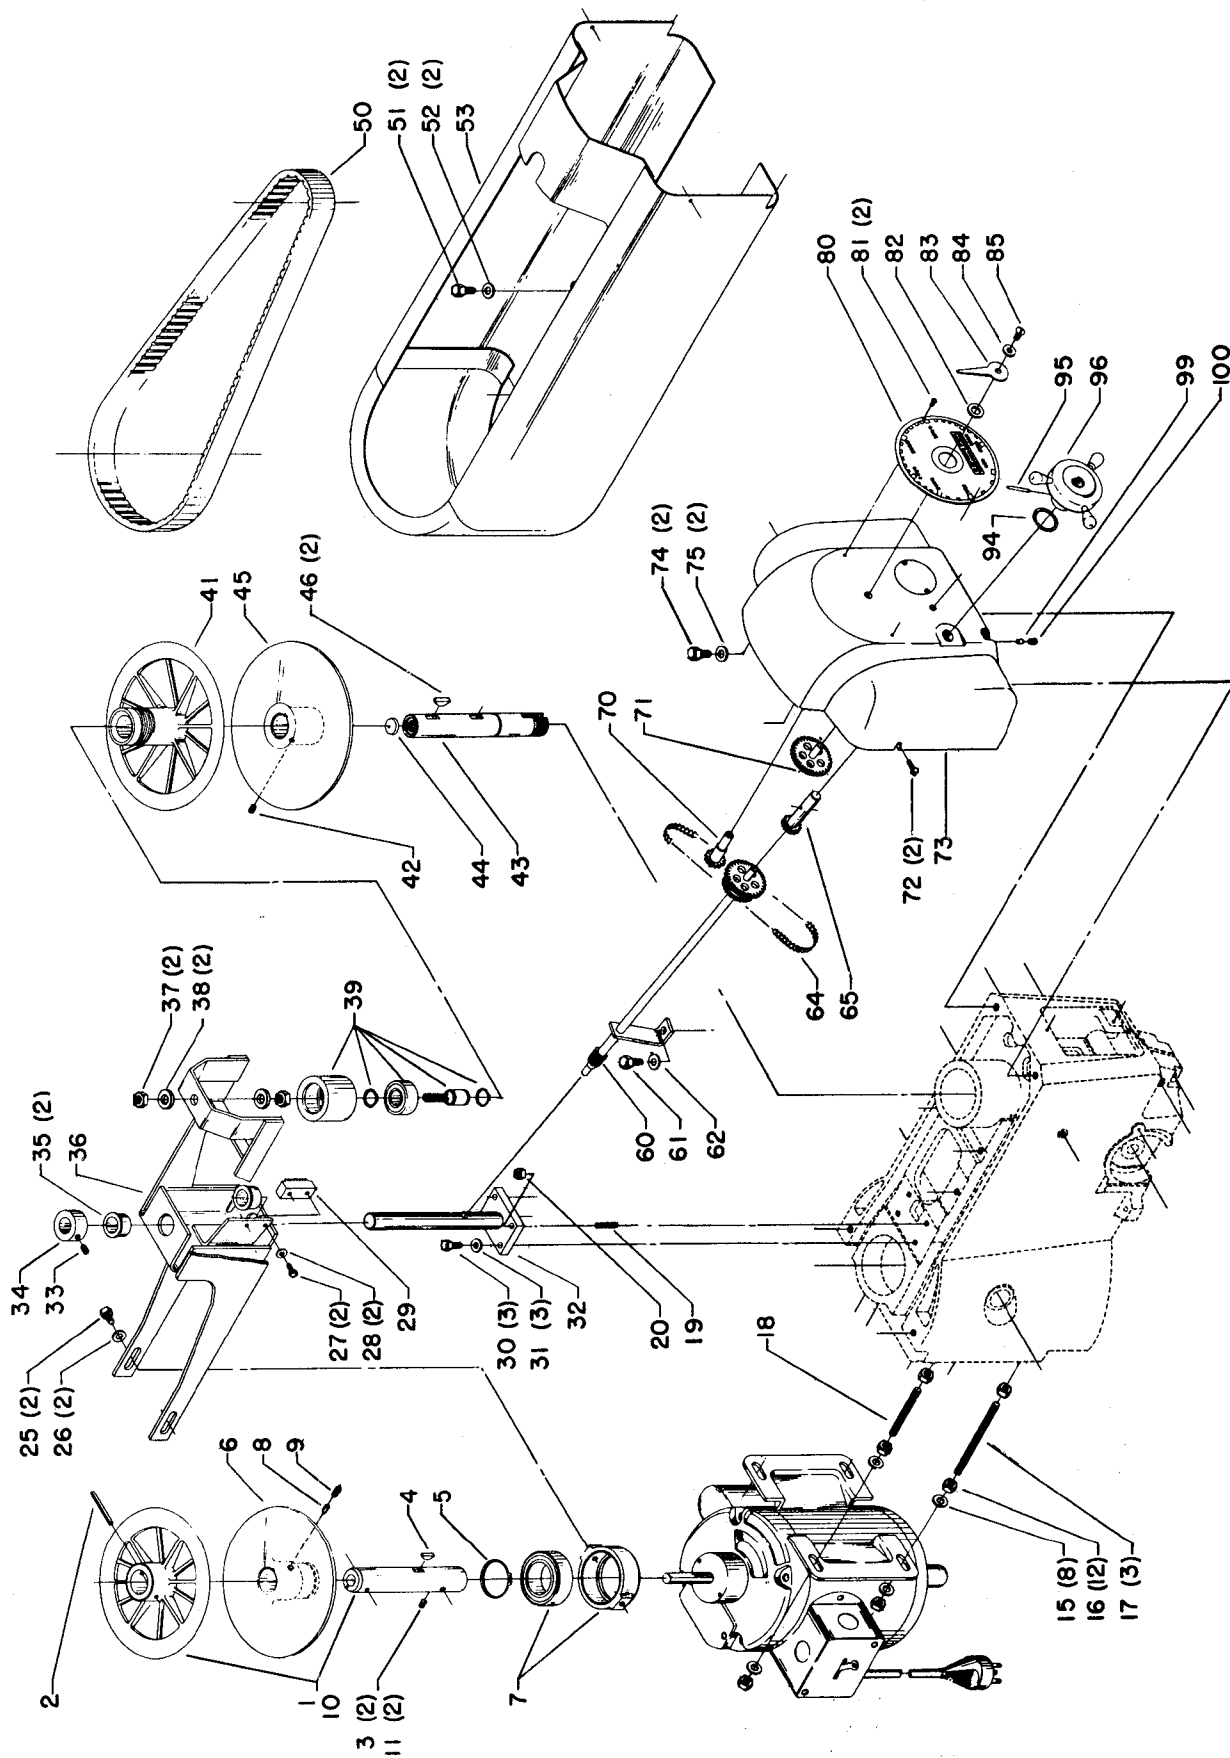

STABILIZER CONTROL

Parts List for 15-151 Type 1

Item Number	Part Number	Description	Qty Required
1	000000-00	No Longer Available	1
2	000000-00	No Longer Available	1
3	491950-00	SET SCREW	2
4	000000-00	No Longer Available	1
5	000000-00	No Longer Available	1
6	000000-00	No Longer Available	1
7	000000-00	No Longer Available	1
8	000000-00	No Longer Available	1
9	901041909415	HD SET SCR	1
10	000000-00	No Longer Available	1
11	901041506227	SET SCREW	2
15	904010101620S	WASHER	8
16	902010205435S	JAM NUT	12
17	000000-00	No Longer Available	1
18	000000-00	No Longer Available	1
19	901041500296	SET SCREW	1
20	489026-00	HEX NUT	1
25	901020100514	MACHINE SCREW	2
26	904010101614S	STEEL WASHER	2
27	000000-00	No Longer Available	1
28	904010101619	STEEL WASHER	2
29	000000-00	No Longer Available	1
30	901010600611S	CAP SCREW	3
31	904010101614S	STEEL WASHER	3
32	000000-00	No Longer Available	1
33	491950-00	SET SCREW	1
34	000000-00	No Longer Available	1

Parts List for 15-151 Type 1

Item Number	Part Number	Description	Qty Required
81	901061317359	SELF TAP SCREW	2
82	000000-00	No Longer Available	1
83	000000-00	No Longer Available	1
84	904010101614S	STEEL WASHER	1
85	901020100514	MACHINE SCREW	1
94	000000-00	No Longer Available	1
95	000000-00	No Longer Available	1
96	000000-00	No Longer Available	1
99	000000-00	No Longer Available	1
100	491950-00	SET SCREW	1
110	000000-00	No Longer Available	1
111	000000-00	No Longer Available	1
112	000000-00	No Longer Available	1
113	000000-00	No Longer Available	1
114	000000-00	No Longer Available	1
120	000000-00	No Longer Available	1
121	000000-00	No Longer Available	1
122	901010600618	CAP SCREW	1
123	000000-00	No Longer Available	1
124	402040725002	SCALE	1
125	901061317359	SELF TAP SCREW	2
126	931049913461	CLAMP NUT	1
127	904100313893	WASHER	1
128	000000-00	No Longer Available	1
129	000000-00	No Longer Available	1
130	904010101636S	WASHER	1
131	000000-00	No Longer Available	1