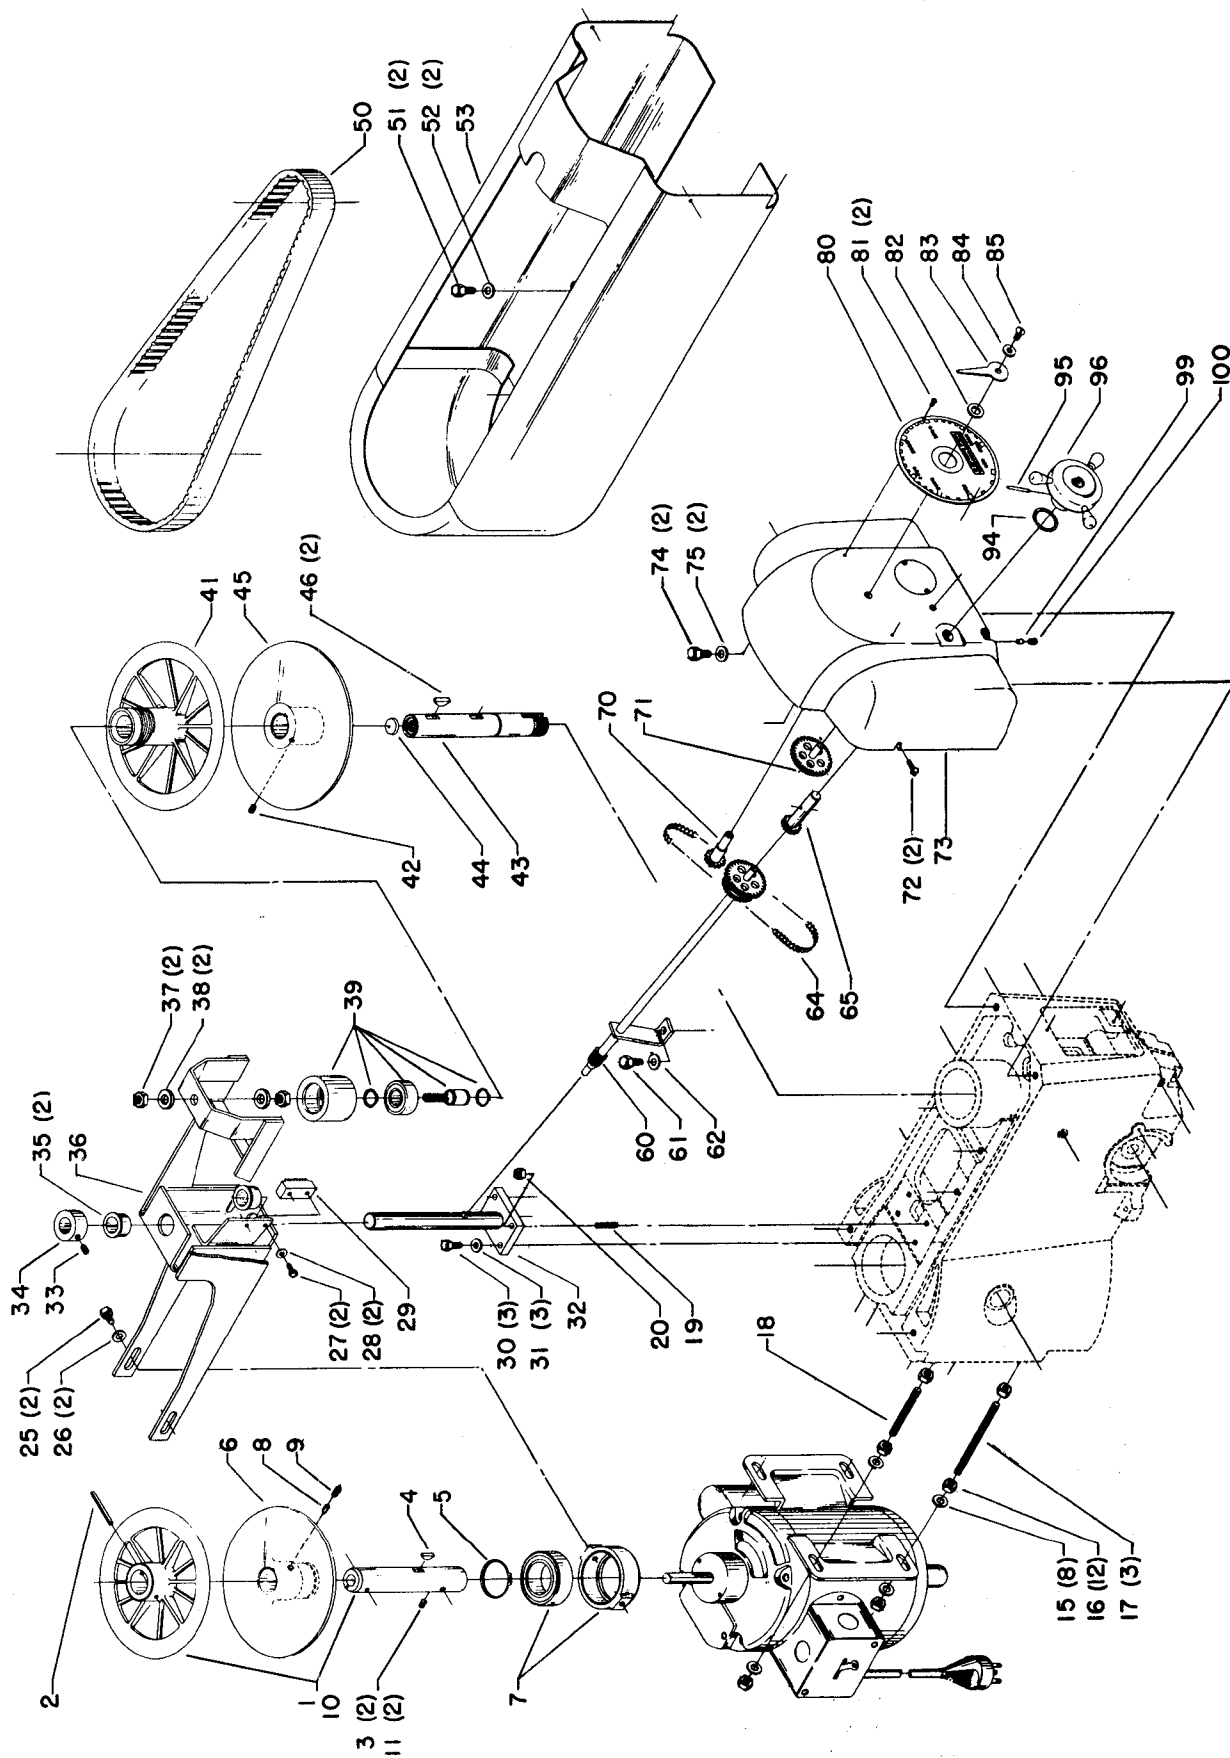

STABILIZER CONTROL

Parts List for 15-147 Type 1

Item Number	Part Number	Description	Qty Required
1	000000-00	No Longer Available	1
2	000000-00	No Longer Available	1
3	491950-00	SET SCREW	2
4	000000-00	No Longer Available	1
5	000000-00	No Longer Available	1
6	000000-00	No Longer Available	1
7	000000-00	No Longer Available	1
8	000000-00	No Longer Available	1
9	901041909415	HD SET SCR	1
10	000000-00	No Longer Available	1
11	901041506227	SET SCREW	2
15	904010101620S	WASHER	8
16	902010205435S	JAM NUT	12
17	000000-00	No Longer Available	1
18	000000-00	No Longer Available	1
19	901041500296	SET SCREW	1
20	489026-00	HEX NUT	1
25	901020100514	MACHINE SCREW	2
26	904010101614S	STEEL WASHER	2
27	000000-00	No Longer Available	1
28	904010101619	STEEL WASHER	2
29	000000-00	No Longer Available	1
30	901010600611S	CAP SCREW	3
31	904010101614S	STEEL WASHER	3
32	000000-00	No Longer Available	1
33	491950-00	SET SCREW	1
34	000000-00	No Longer Available	1

Parts List for 15-147 Type 1

Item Number	Part Number	Description	Qty Required
81	901061317359	SELF TAP SCREW	2
82	000000-00	No Longer Available	1
83	000000-00	No Longer Available	1
84	904010101614S	STEEL WASHER	1
85	901020100514	MACHINE SCREW	1
94	000000-00	No Longer Available	1
95	000000-00	No Longer Available	1
96	000000-00	No Longer Available	1
99	000000-00	No Longer Available	1
100	491950-00	SET SCREW	1
110	000000-00	No Longer Available	1
111	000000-00	No Longer Available	1
112	000000-00	No Longer Available	1
113	000000-00	No Longer Available	1
114	000000-00	No Longer Available	1
120	000000-00	No Longer Available	1
121	000000-00	No Longer Available	1
122	901010600618	CAP SCREW	1
123	000000-00	No Longer Available	1
124	402040725002	SCALE	1
125	901061317359	SELF TAP SCREW	2
126	931049913461	CLAMP NUT	1
127	904100313893	WASHER	1
128	000000-00	No Longer Available	1
129	000000-00	No Longer Available	1
130	904010101636S	WASHER	1
131	000000-00	No Longer Available	1