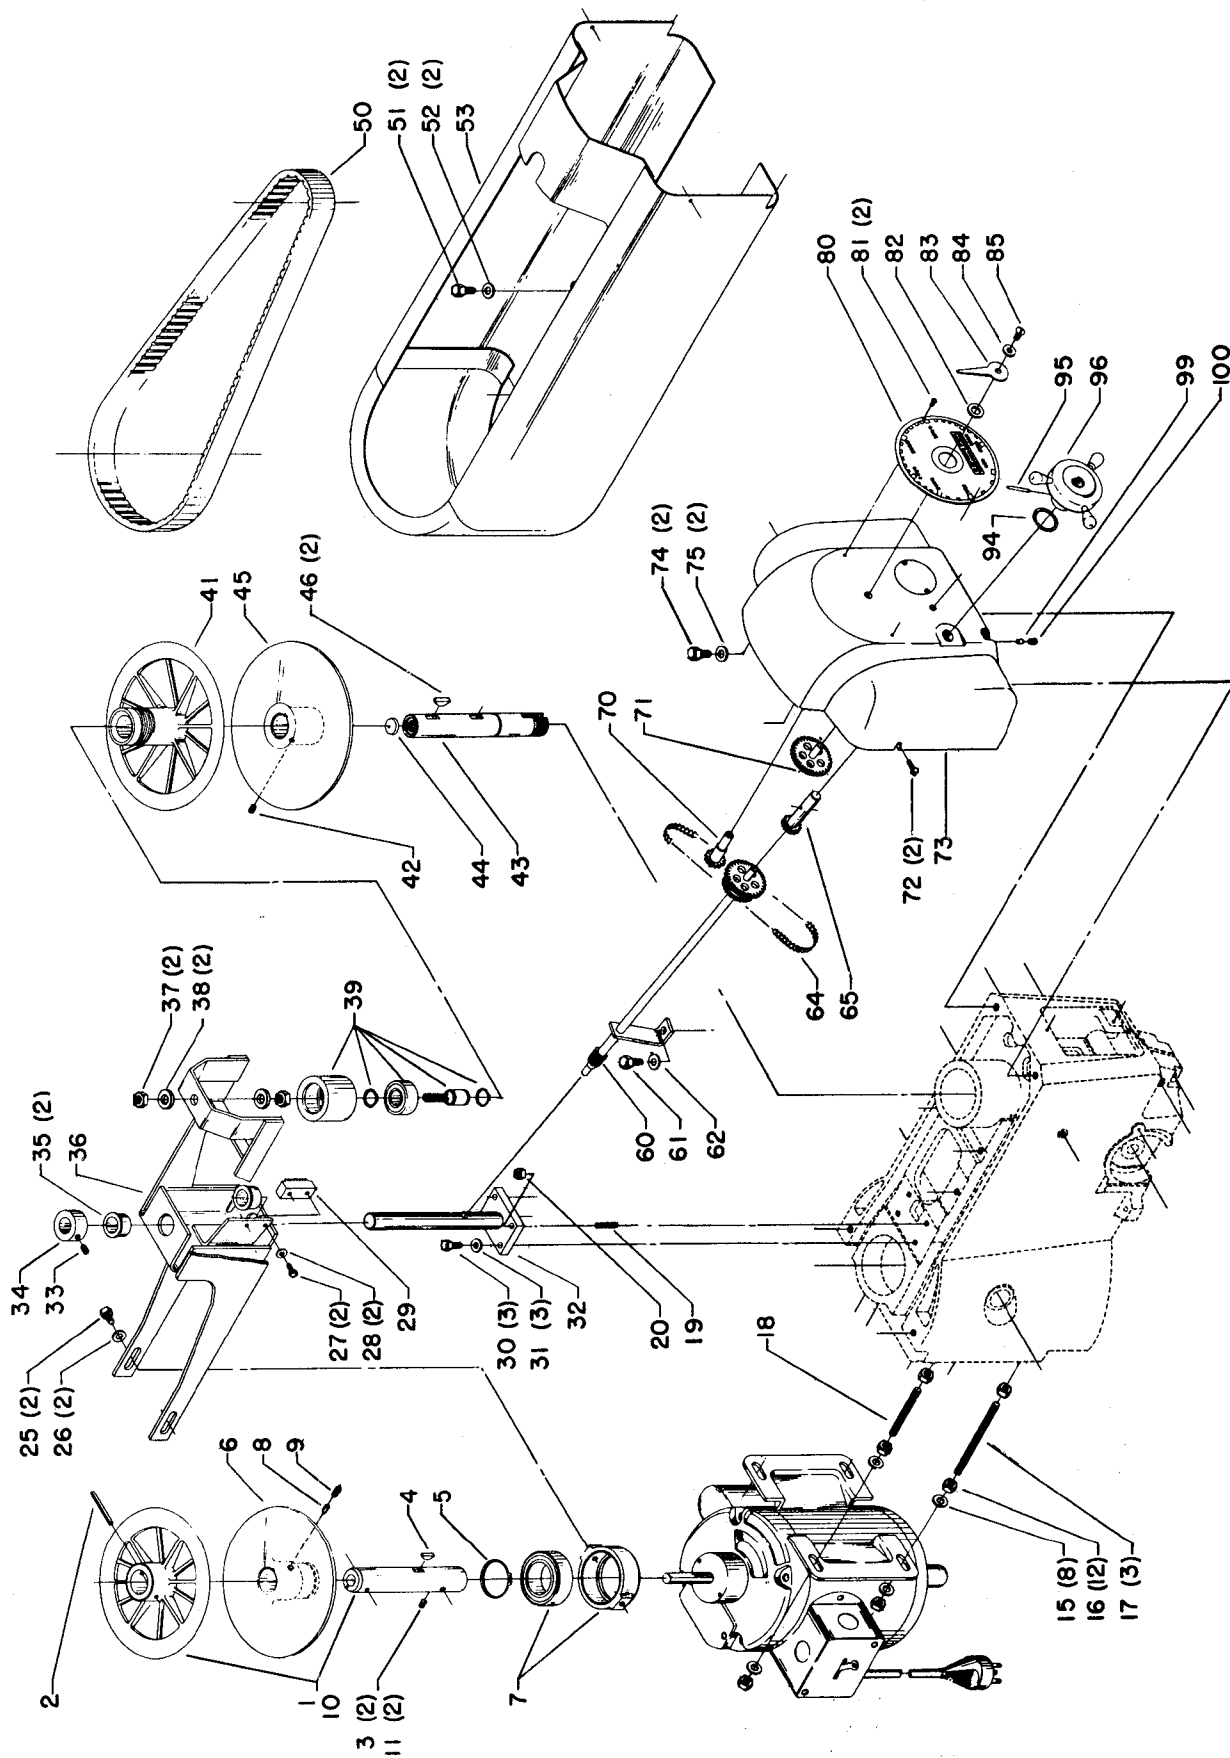

STABILIZER CONTROL

Parts List for 15-146 Type 1

Item Number	Part Number	Description	Qty Required
1	000000-00	No Longer Available	1
2	000000-00	No Longer Available	1
3	491950-00	SET SCREW	2
4	000000-00	No Longer Available	1
5	000000-00	No Longer Available	1
6	000000-00	No Longer Available	1
7	000000-00	No Longer Available	1
8	000000-00	No Longer Available	1
9	901041909415	HD SET SCR	1
10	000000-00	No Longer Available	1
11	901041506227	SET SCREW	2
15	904010101620S	WASHER	8
16	902010205435S	JAM NUT	12
17	000000-00	No Longer Available	1
18	000000-00	No Longer Available	1
19	901041500296	SET SCREW	1
20	489026-00	HEX NUT	1
25	901020100514	MACHINE SCREW	2
26	904010101614S	STEEL WASHER	2
27	000000-00	No Longer Available	1
28	904010101619	STEEL WASHER	2
29	000000-00	No Longer Available	1
30	901010600611S	CAP SCREW	3
31	904010101614S	STEEL WASHER	3
32	000000-00	No Longer Available	1
33	491950-00	SET SCREW	1
34	000000-00	No Longer Available	1

Parts List for 15-146 Type 1

Item Number	Part Number	Description	Qty Required
81	901061317359	SELF TAP SCREW	2
82	000000-00	No Longer Available	1
83	000000-00	No Longer Available	1
84	904010101614S	STEEL WASHER	1
85	901020100514	MACHINE SCREW	1
94	000000-00	No Longer Available	1
95	000000-00	No Longer Available	1
96	000000-00	No Longer Available	1
99	000000-00	No Longer Available	1
100	491950-00	SET SCREW	1
110	000000-00	No Longer Available	1
111	000000-00	No Longer Available	1
112	000000-00	No Longer Available	1
113	000000-00	No Longer Available	1
114	000000-00	No Longer Available	1
120	000000-00	No Longer Available	1
121	000000-00	No Longer Available	1
122	901010600618	CAP SCREW	1
123	000000-00	No Longer Available	1
124	402040725002	SCALE	1
125	901061317359	SELF TAP SCREW	2
126	931049913461	CLAMP NUT	1
127	904100313893	WASHER	1
128	000000-00	No Longer Available	1
129	000000-00	No Longer Available	1
130	904010101636S	WASHER	1
131	000000-00	No Longer Available	1