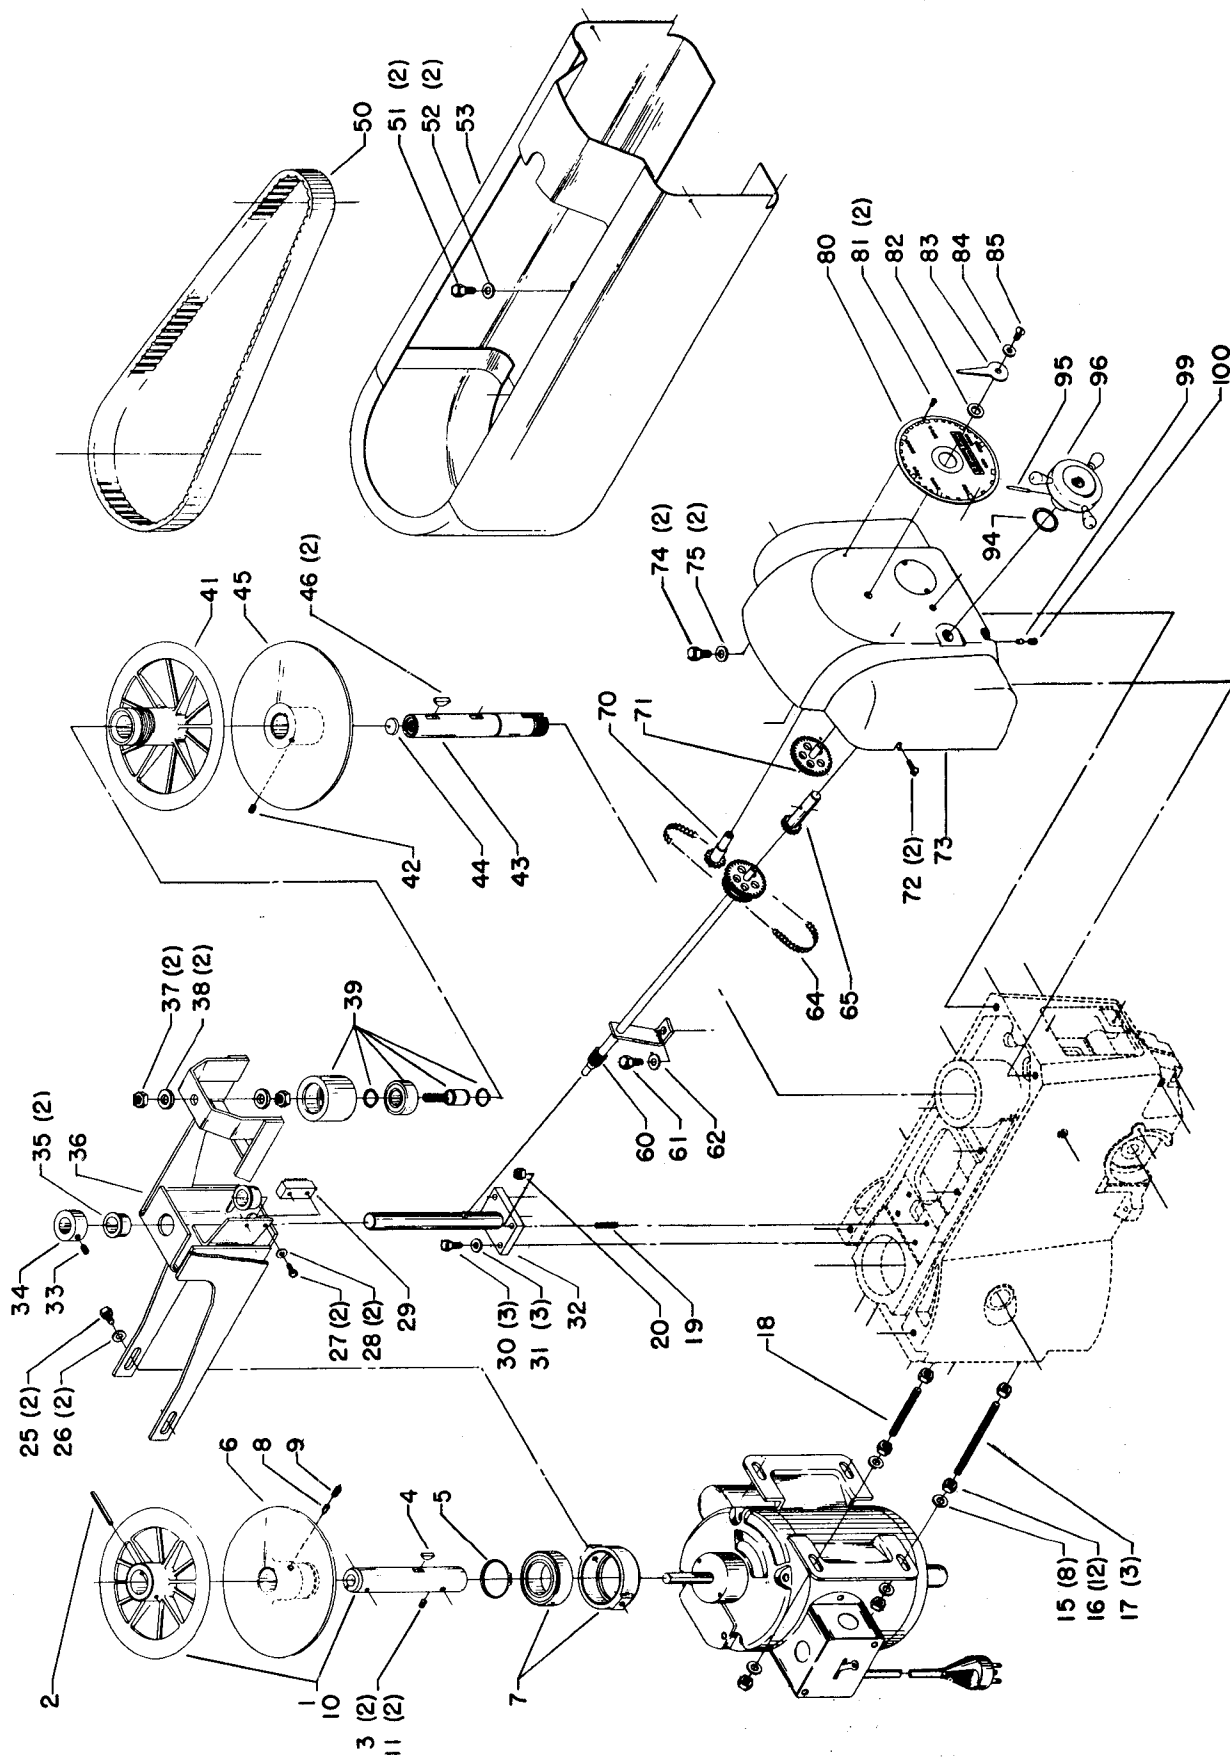

STABILIZER CONTROL

Parts List for 15-145 Type 1

Item Number	Part Number	Description	Qty Required
1	000000-00	No Longer Available	1
2	000000-00	No Longer Available	1
3	491950-00	SET SCREW	2
4	000000-00	No Longer Available	1
5	000000-00	No Longer Available	1
6	000000-00	No Longer Available	1
7	000000-00	No Longer Available	1
8	000000-00	No Longer Available	1
9	901041909415	HD SET SCR	1
10	000000-00	No Longer Available	1
11	901041506227	SET SCREW	2
15	904010101620S	WASHER	8
16	902010205435S	JAM NUT	12
17	000000-00	No Longer Available	1
18	000000-00	No Longer Available	1
19	901041500296	SET SCREW	1
20	489026-00	HEX NUT	1
25	901020100514	MACHINE SCREW	2
26	904010101614S	STEEL WASHER	2
27	000000-00	No Longer Available	1
28	904010101619	STEEL WASHER	2
29	000000-00	No Longer Available	1
30	901010600611S	CAP SCREW	3
31	904010101614S	STEEL WASHER	3
32	000000-00	No Longer Available	1
33	491950-00	SET SCREW	1
34	000000-00	No Longer Available	1

Parts List for 15-145 Type 1

Item Number	Part Number	Description	Qty Required
81	901061317359	SELF TAP SCREW	2
82	000000-00	No Longer Available	1
83	000000-00	No Longer Available	1
84	904010101614S	STEEL WASHER	1
85	901020100514	MACHINE SCREW	1
94	000000-00	No Longer Available	1
95	000000-00	No Longer Available	1
96	000000-00	No Longer Available	1
99	000000-00	No Longer Available	1
100	491950-00	SET SCREW	1
110	000000-00	No Longer Available	1
111	000000-00	No Longer Available	1
112	000000-00	No Longer Available	1
113	000000-00	No Longer Available	1
114	000000-00	No Longer Available	1
120	000000-00	No Longer Available	1
121	000000-00	No Longer Available	1
122	901010600618	CAP SCREW	1
123	000000-00	No Longer Available	1
124	402040725002	SCALE	1
125	901061317359	SELF TAP SCREW	2
126	931049913461	CLAMP NUT	1
127	904100313893	WASHER	1
128	000000-00	No Longer Available	1
129	000000-00	No Longer Available	1
130	904010101636S	WASHER	1
131	000000-00	No Longer Available	1