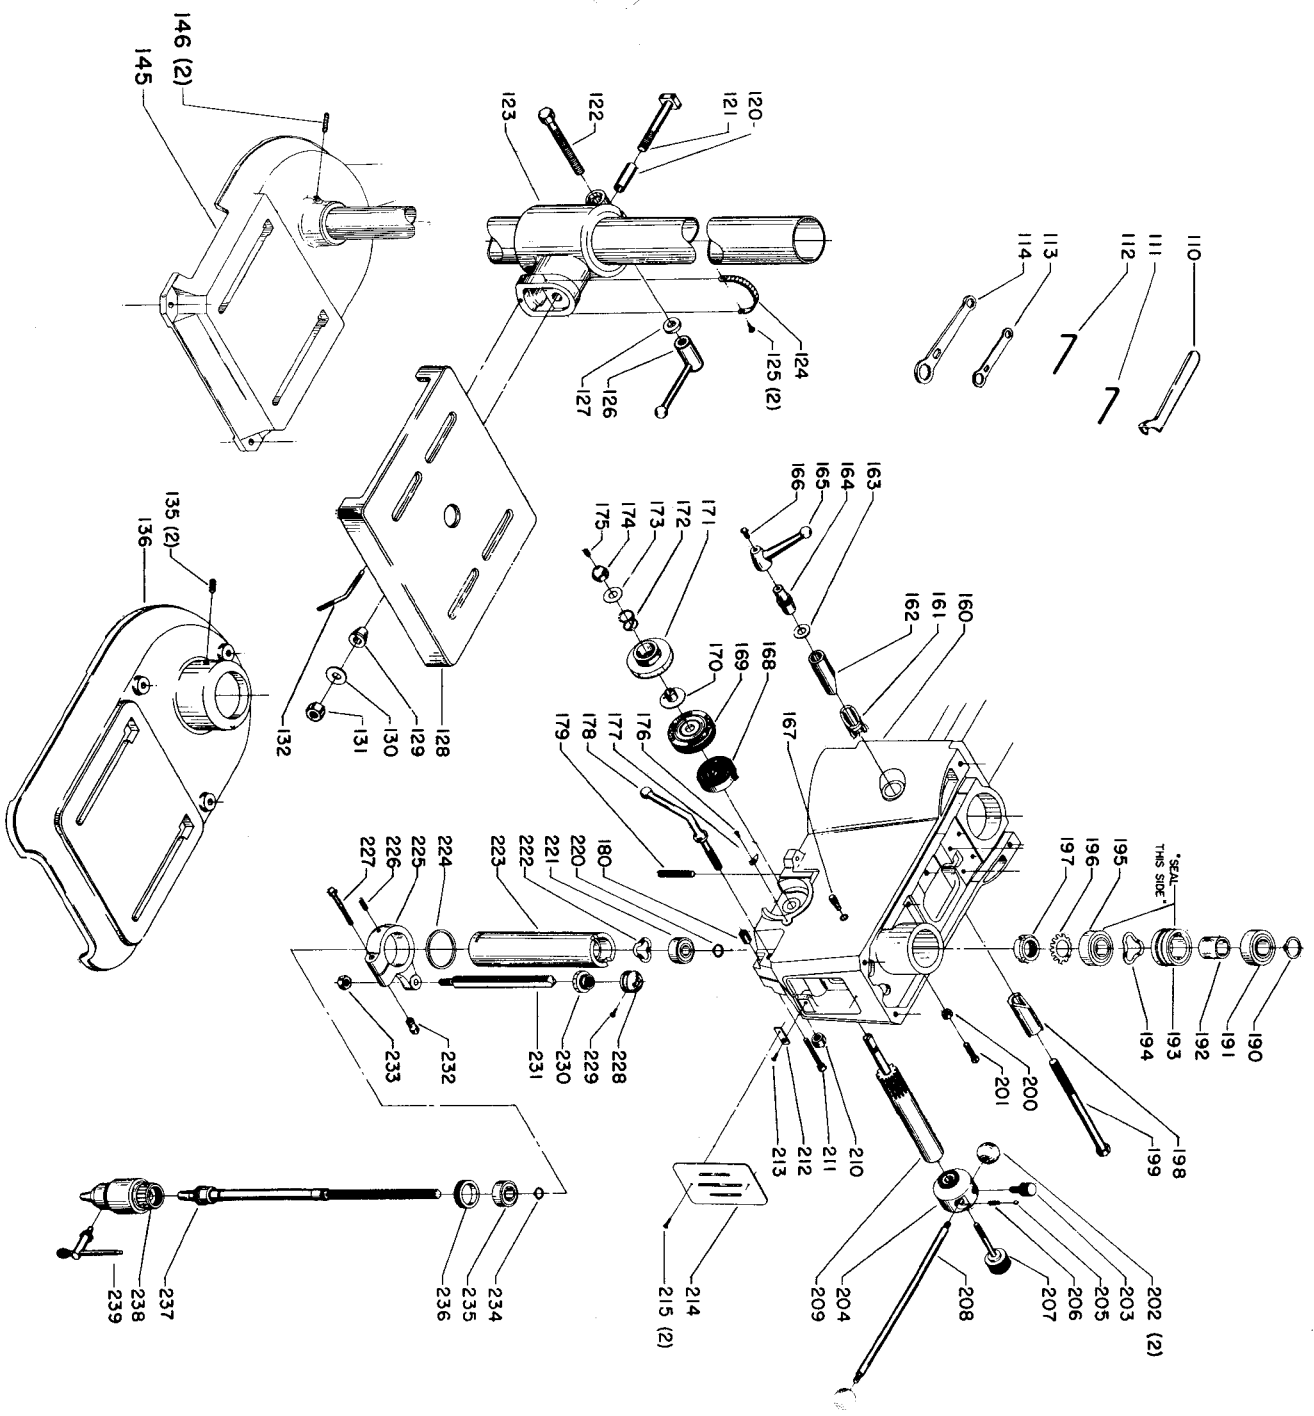

STABILIZER CONTROL

Parts List for 15-145 Type 1

Item Number	Part Number	Description	Qty Required
1	000000-00	No Longer Available	1
2	000000-00	No Longer Available	1
3	491950-00	SET SCREW	2
4	000000-00	No Longer Available	1
5	000000-00	No Longer Available	1
6	000000-00	No Longer Available	1
7	000000-00	No Longer Available	1
8	000000-00	No Longer Available	1
9	901041909415	HD SET SCR	1
10	000000-00	No Longer Available	1
11	901041506227	SET SCREW	2
15	904010101620S	WASHER	8
16	902010205435S	JAM NUT	12
17	000000-00	No Longer Available	1
18	000000-00	No Longer Available	1
19	901041500296	SET SCREW	1
20	489026-00	HEX NUT	1
25	901020100514	MACHINE SCREW	2
26	904010101614S	STEEL WASHER	2
27	000000-00	No Longer Available	1
28	904010101619	STEEL WASHER	2
29	000000-00	No Longer Available	1
30	901010600611S	CAP SCREW	3
31	904010101614S	STEEL WASHER	3
32	000000-00	No Longer Available	1
33	491950-00	SET SCREW	1
34	000000-00	No Longer Available	1

Parts List for 15-145 Type 1

Item Number	Part Number	Description	Qty Required
81	901061317359	SELF TAP SCREW	2
82	000000-00	No Longer Available	1
83	000000-00	No Longer Available	1
84	904010101614S	STEEL WASHER	1
85	901020100514	MACHINE SCREW	1
94	000000-00	No Longer Available	1
95	000000-00	No Longer Available	1
96	000000-00	No Longer Available	1
99	000000-00	No Longer Available	1
100	491950-00	SET SCREW	1
110	000000-00	No Longer Available	1
111	000000-00	No Longer Available	1
112	000000-00	No Longer Available	1
113	000000-00	No Longer Available	1
114	000000-00	No Longer Available	1
120	000000-00	No Longer Available	1
121	000000-00	No Longer Available	1
122	901010600618	CAP SCREW	1
123	000000-00	No Longer Available	1
124	402040725002	SCALE	1
125	901061317359	SELF TAP SCREW	2
126	931049913461	CLAMP NUT	1
127	904100313893	WASHER	1
128	000000-00	No Longer Available	1
129	000000-00	No Longer Available	1
130	904010101636S	WASHER	1
131	000000-00	No Longer Available	1