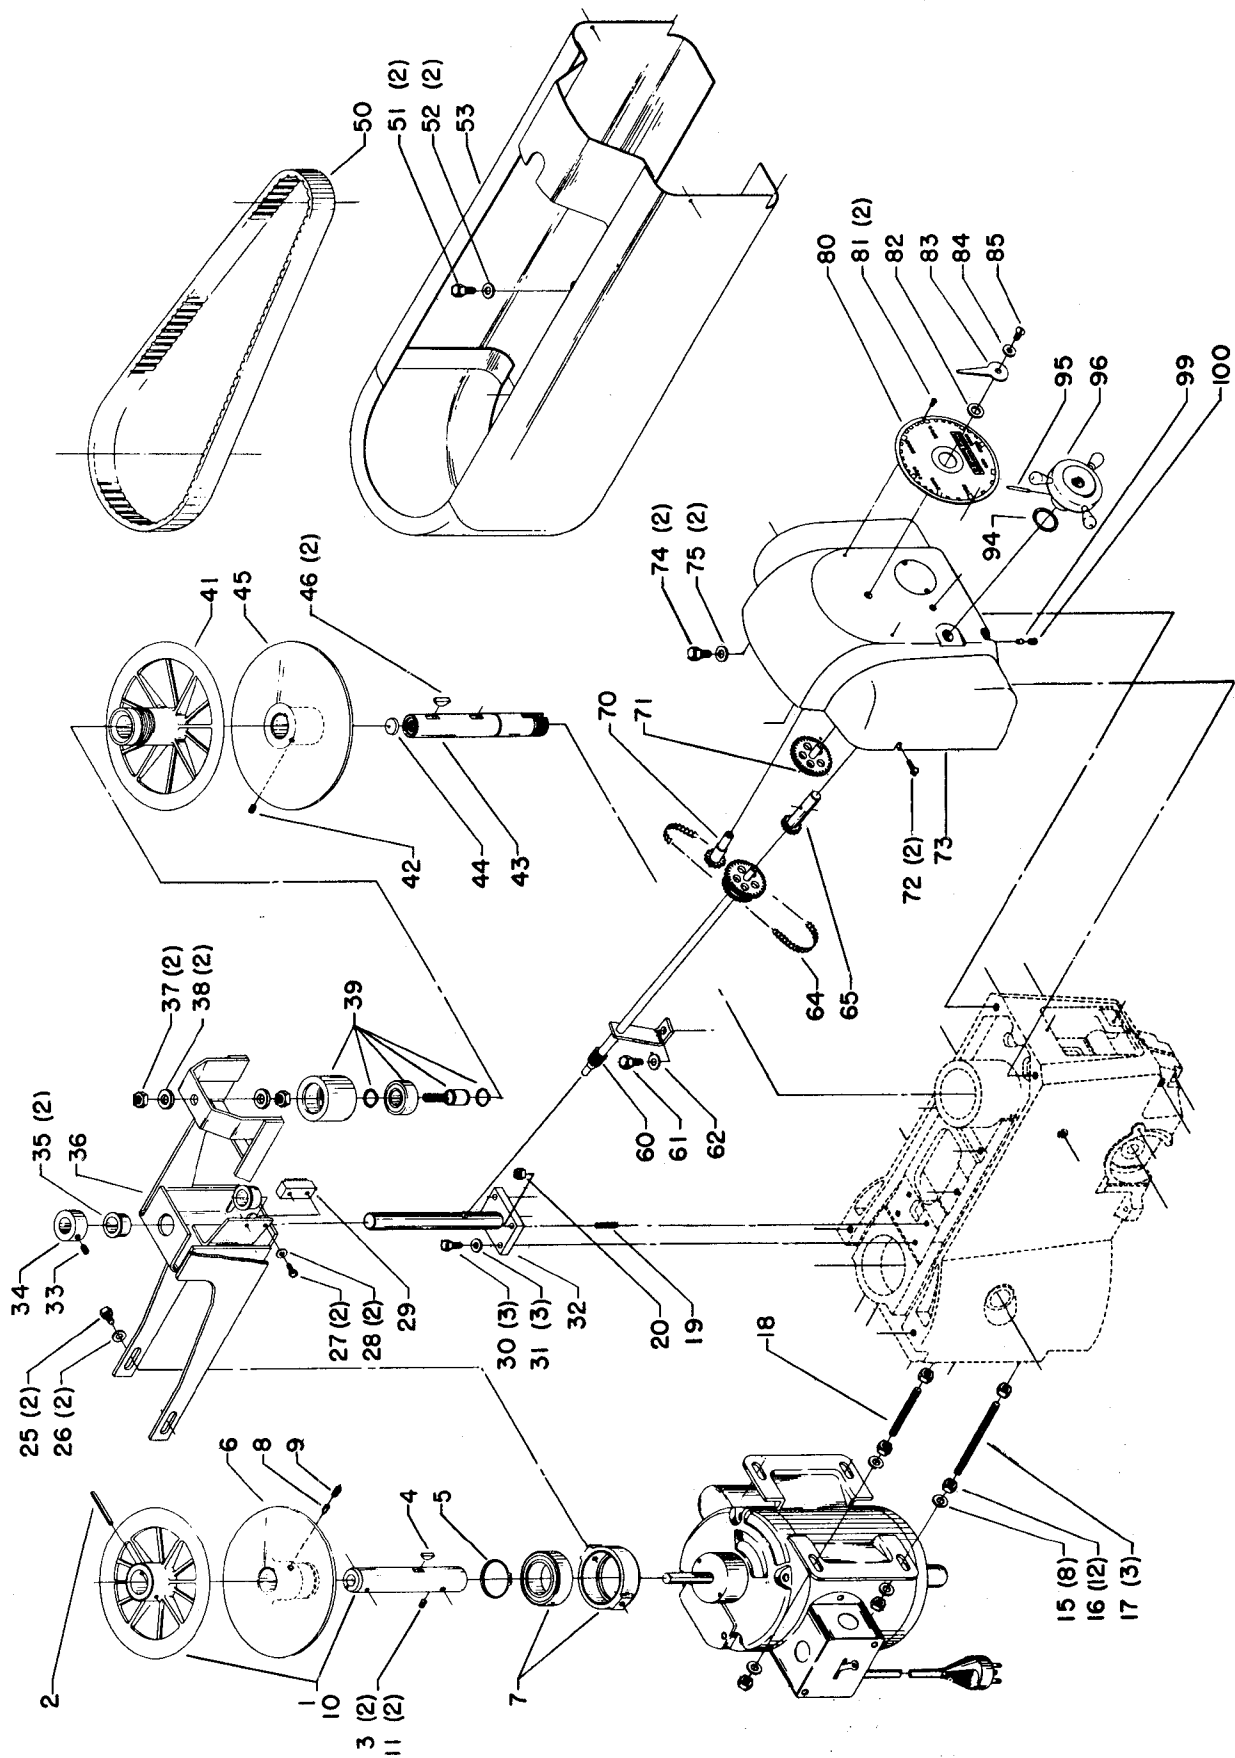

STABILIZER CONTROL

Parts List for 15-042 Type 1

Item Number	Part Number	Description	Qty Required
1	000000-00	No Longer Available	1
2	000000-00	No Longer Available	1
3	491950-00	SET SCREW	2
4	000000-00	No Longer Available	1
5	000000-00	No Longer Available	1
6	000000-00	No Longer Available	1
7	000000-00	No Longer Available	1
8	000000-00	No Longer Available	1
9	901041909415	HD SET SCR	1
10	000000-00	No Longer Available	1
11	901041506227	SET SCREW	2
15	904010101620S	WASHER	8
16	902010205435S	JAM NUT	12
17	000000-00	No Longer Available	1
18	000000-00	No Longer Available	1
19	901041500296	SET SCREW	1
20	489026-00	HEX NUT	1
25	901020100514	MACHINE SCREW	2
26	904010101614S	STEEL WASHER	2
27	000000-00	No Longer Available	1
28	904010101619	STEEL WASHER	2
29	000000-00	No Longer Available	1
30	901010600611S	CAP SCREW	3
31	904010101614S	STEEL WASHER	3
32	000000-00	No Longer Available	1
33	491950-00	SET SCREW	1
34	000000-00	No Longer Available	1

Parts List for 15-042 Type 1

Item Number	Part Number	Description	Qty Required
81	901061317359	SELF TAP SCREW	2
82	000000-00	No Longer Available	1
83	000000-00	No Longer Available	1
84	904010101614S	STEEL WASHER	1
85	901020100514	MACHINE SCREW	1
94	000000-00	No Longer Available	1
95	000000-00	No Longer Available	1
96	000000-00	No Longer Available	1
99	000000-00	No Longer Available	1
100	491950-00	SET SCREW	1
110	000000-00	No Longer Available	1
111	000000-00	No Longer Available	1
112	000000-00	No Longer Available	1
113	000000-00	No Longer Available	1
114	000000-00	No Longer Available	1
120	000000-00	No Longer Available	1
121	000000-00	No Longer Available	1
122	901010600618	CAP SCREW	1
123	000000-00	No Longer Available	1
124	402040725002	SCALE	1
125	901061317359	SELF TAP SCREW	2
126	931049913461	CLAMP NUT	1
127	904100313893	WASHER	1
128	000000-00	No Longer Available	1
129	000000-00	No Longer Available	1
130	904010101636S	WASHER	1
131	000000-00	No Longer Available	1