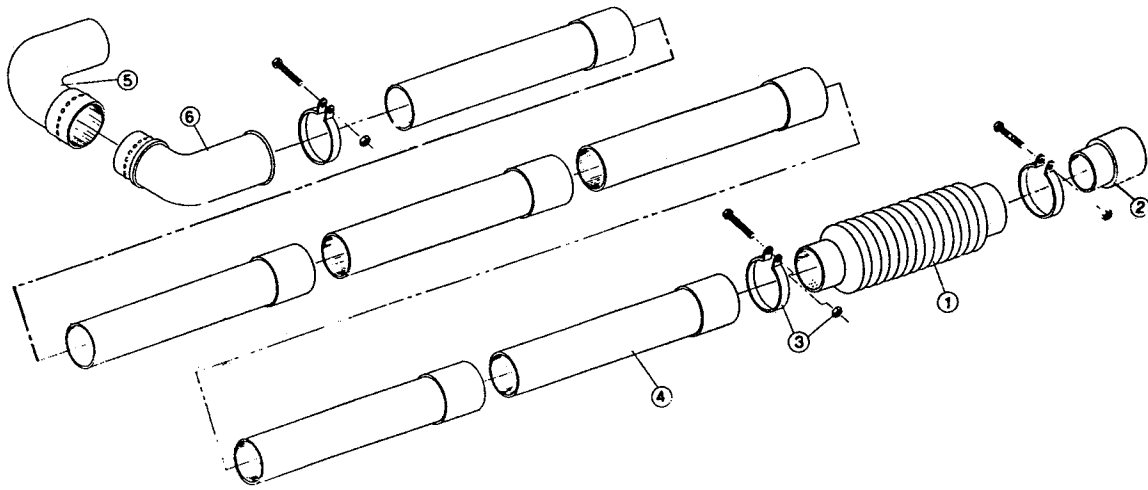

147300-GUTTER CLEAN-OUT KIT

Item	Part No.	Description
1	147504	Flex Extension Tube
2	147507	Adapter Tube Assembly
3	683424	Clamp Assembly
4	683426	Extension Tube
5	147505	Elbow Tube 90°
6	147506	Elbow Tube 80°