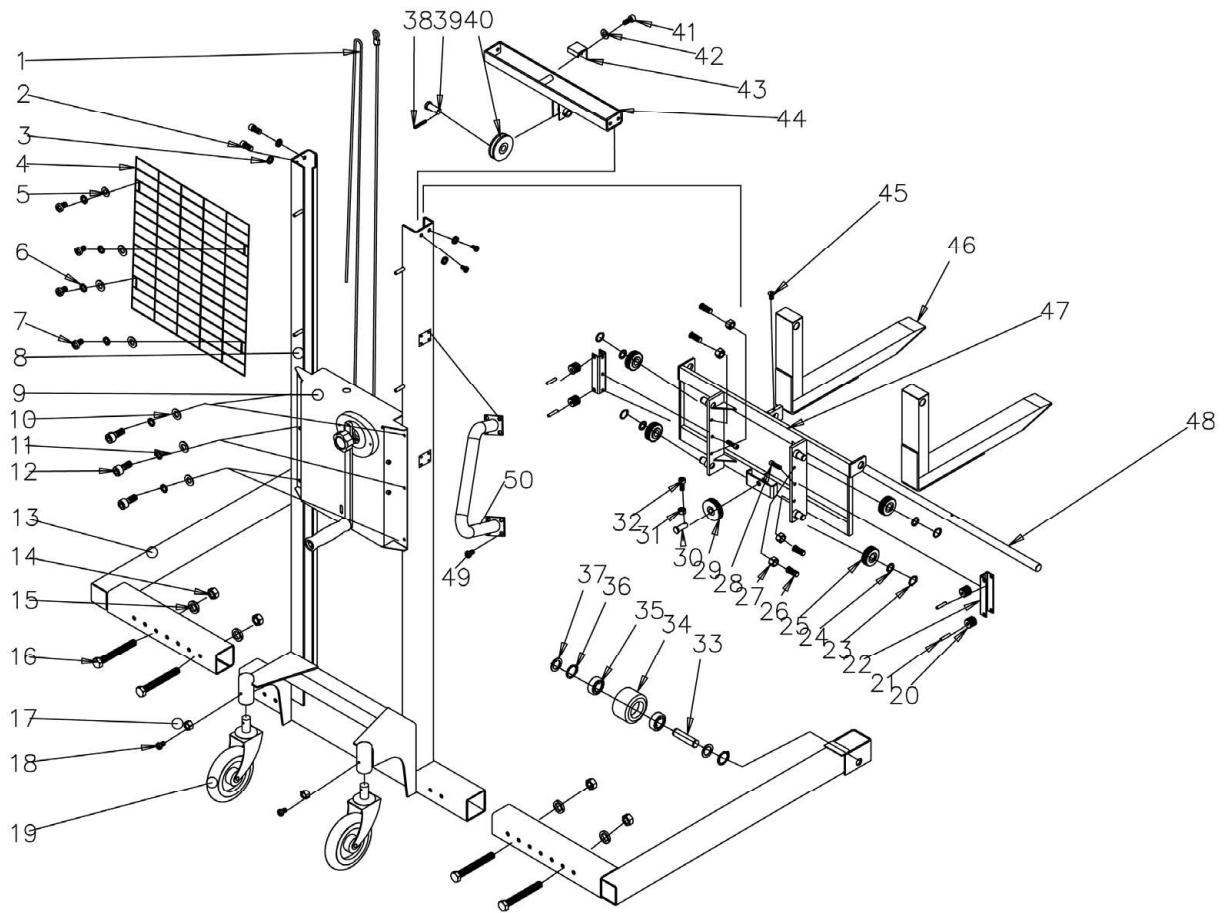

JWS-770 Mast Assembly

Parts List: JWS-770 Mast Assembly

Index No.	Part No.	Description	Size	Qty
1	JWS-02-01	Wire Assembly		1
2	TS-1504031	Socket Head Cap Screw	M8 x 16	4
3	TS-1551061	Lock Washer	M8	4
4	JWS-02-04	Steel Fence		1
5	TS-1550031	Flat Washer	M5	4
6	TS-1551031	Lock Washer	M5	4
7	TS-1533032	Phillips Pan Head Machine Screw	M5 x 10	4
8	JWS-03-08	Mast Assembly		1
9	JWS-01	Drive Assembly		1
10	TS-1550041	Flat Washer	M6	6
11	TS-1551041	Lock Washer	M6	6
12	TS-1503021	Socket Head Cap Screw	M6 x 10	6
13L	JWS-03-13L	Outrigger Leg Left		1
13R	JWS-03-13R	Outrigger Leg Right		1
14	TS-1540071	Hex Nut	M10	4
15	TS-1551071	Lock Washer	M10	4
16	TS-2239801	Hex Cap Screw	M10 x 80	4
17	TS-1540031	Hex Nut	M5	2
18	TS-1533032	Phillips Pan Head Machine Screw	M5 x 10	2
19	JWS-02-15	Caster Assembly	Ø160 x 32	2
	BB-6001ZZ	Ball Bearing	6001ZZ	4
20	JWS-02-16	Side Roller	Ø29 x Ø8.6 x 27	4
21	JWS-02-17	Spring Pin	Ø8 x 40	4
22	JWS-02-18	Side Roller Bracket		2
23	JWS-02-19	Snap Ring	M20	4
24	JWS-02-20	Mast Roller Washer		4
25	JWS-02-21	Mast Roller	Ø60 x Ø20.5 x 22.5	4
26	TS-1515021	Socket Head Flat Screw	M8 x 20	4
27	TS-1540061	Hex Nut	M8	4
28	TS-1504051	Socket Head Cap Screw	M8 x 25	2
29	JWS-02-25	Wire Pulley	Ø72 x Ø16.2 x 19	1
30	JWS-02-26	Pulley Pin	Ø16 x 46	1
31	TS-1540041	Hex Nut	M6	1
32	TS-1503041	Socket Head Cap Screw	M6 x 16	1
33	JWS-02-29	Load Wheel Pin	Ø20 x 79	2
34	JWS-02-30	Load Wheel	Ø82 x 55	2
35	BB-6204ZZ	Ball Bearing	6204ZZ	4
36	JWS-02-32	Load Wheel Washer		4
37	JWS-02-19	Snap Ring	M20	4
38	JWS-01-52	Spring Pin	Ø4 x 25	1
39	JWS-02-35	Pulley Pin	Ø16 x 42	1
40	JWS-02-36	Wire Pulley	Ø72 x Ø16.2 x 19	1
41	TS-1503031	Socket Head Cap Screw	M6 x 12	1
42	TS-1551041	Lock Washer	M6	1
43	JWS-02-39	Wire Lock		1
44	JWS-02-40	Mast Cross Bar		1
45	TS-2246101	Socket Head Flat Screw	M6 x 10	1
46	JWS-03-46	Fork		2
47	JWS-03-47	Carriage		1
48	JWS-03-48	Fork Shaft	Ø25 x 775	1
49	TS-1503021	Socket Head Cap Screw	M6 x 10	16
50	JWS-03-50	Rubber Grip Handle		2
	JWS-FW	Fork Warning Label		1
	PT2748J-JET	JET Logo Label		2