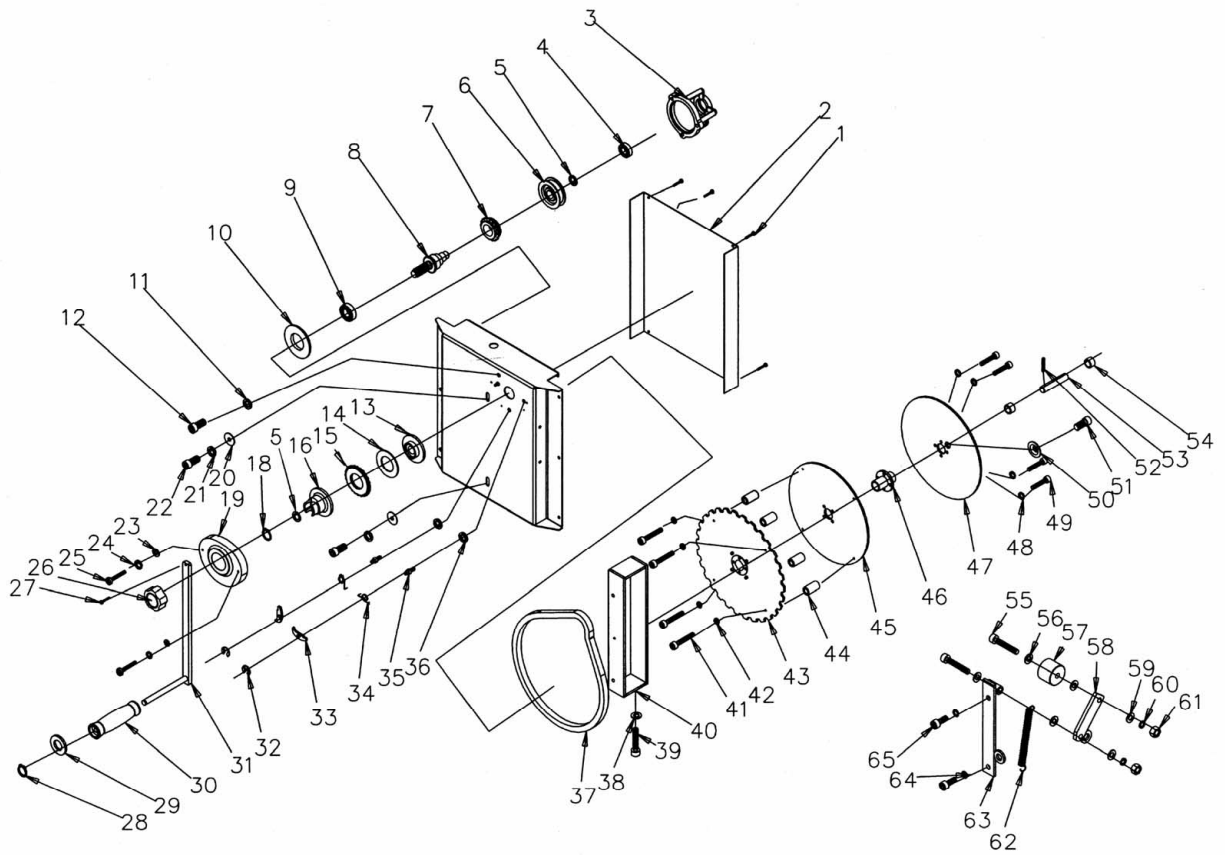

JWS-550 and JWS-770 Drive Assembly

Parts List: JWS-550 and JWS-770 Drive Assembly

Index No.	Part No.	Description	Size	Qty
1	JWS-01-01	Self-Tapping Screw	M4.8 x 16	4
2	JWS-01-02	Cover		1
3	JWS-01-03	Brake Base		1
4	BB-6003ZZ	Ball Bearing	6003ZZ	1
5	JWS-01-05	Washer	Ø25 x Ø17 x 2	2
6	JWS-01-06	Idler	Ø70 x Ø20 x 20	1
7	JWS-01-07	Free Wheel		1
8	JWS-01-08	Input Shaft		1
9	BB-6004ZZ	Ball Bearing	6004ZZ	1
10	JWS-01-10	Bearing Case		1
11	TS-1551061	Lock Washer	M8	1
12	TS-1504031	Socket Head Cap Screw	M8 x 16	1
13	JWS-01-13	Friction Disc		1
14	JWS-01-14	Lining		1
15	JWS-01-15	Ratchet Wheel		1
16	JWS-01-16	Handle Base		1
18	JWS-01-18	Snap Ring	M16	1
19	JWS-01-19	Brake Cover		1
20	JWS-01-20	Washer	Ø31.5 x Ø9 x 1.5	2
21	TS-1551061	Lock Washer	M8	2
22	TS-1504031	Socket Head Cap Screw	M8 x 16	2
23	TS-1550021	Flat Washer	M4	2
24	TS-1551021	Lock Washer	M4	2
25	TS-2284252	Phillips Pan Head Machine Screw	M4 x 25	2
26	JWS-01-26	Handle Nut		1
27	JWS-01-27	Self-Tapping Screw	M4.8 x 8	1
28	JWS-01-28	Snap Ring	M12	1
29	TS-2360121	Flat Washer	M12	1
30	JWS-01-30	Handle Knob		1
31	JWS-01-31	Handle Arm		1
32	JWS-01-32	E-Ring	M6	2
33	JWS-01-33	Ratchet		2
34	JWS-01-34	Ratchet Spring		2
35	JWS-01-35	Ratchet Bolt		2
36	TS-1551061	Lock Washer	M8	2
37	JWS-01-37	Drive Chain		1
38	TS-1550061	Flat Washer	M8	1
39	TS-1504051	Socket Head Cap Screw	M8 x 25	1
40	JWS-01-40	Wire Drum Case		1
41	TS-1502071	Socket Head Cap Screw	M5 x 30	4
42	TS-1551031	Lock Washer	M5	4
43	JWS-01-43	Sprocket		1
44	JWS-01-44	Spacer		4
45	JWS-01-45	Drum Plate		1
46	JWS-01-46	Connector		1
47	JWS-01-47	Drum Plate		1
48	TS-1551041	Lock Washer	M6	4
49	TS-1503071	Socket Head Cap Screw	M6 x 30	4
50	JWS-01-50	Wire Lock		1
51	TS-1504031	Socket Head Cap Screw	M8 x 16	1
52	JWS-01-52	Spring Pin	Ø4 x 25	1
53	JWS-01-53	Wire Drum Pin		1
54	JWS-01-54	Spacer	Ø16 x Ø20 x 14	2
55	TS-1503081	Socket Head Cap Screw	M6 x 35	2
56	TS-1550041	Flat Washer	M6	2
57	JWS-01-57	Roller	Ø25 x Ø6.1 x 20	1