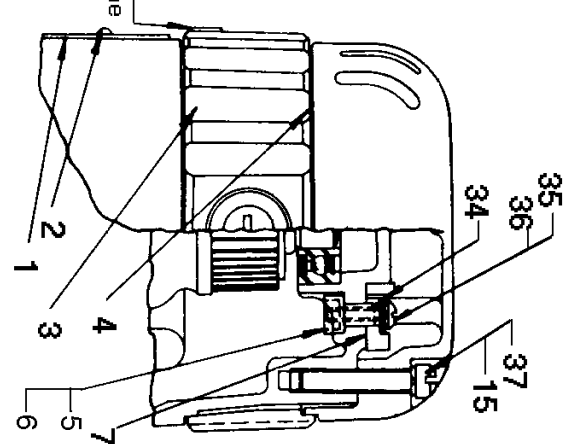

marker on reverse switch ring  
must be assembled on the same  
side of the field case as the  
nameplate.

### Parts List for 1405-93 Type 3

Item Number	Part Number	Description	Qty Required
1	380891-03	NP:1405-93 T3	1
2	3041-00	SCREW	2
3	038201-02	SWITCH RING	1
4	445694-00	RING	1
5	071165-00	BUSHING	2
6	12226-00	NUT	2
7	037914-00	SPACER	2
8	158475-00	BEARING,BALL	1
9	030612-00	PLUG	1
10	032172-00	SCREW	2
11	096121-00	O RING	2
12	000475-00	BALL	2
13	038769-00	SPRING	2
14	000000-00	No Longer Available	1
15	000416-00	WASHER	6
16	006125-00	SCREW	2
17	038223-00	ADAPTER	1
18	005762-00	SCREW	4
19	450070-00	FIELD	1
20	450063-42SV	ARMATURE	1
21	038207-01	FAN BAFFLE	1
22	615062-00	FAN	1
23	944824-00SV	COVER-GEAR CASE	1
24	330003-12	BEARING,BALL	1
25	021635-00	NEEDLE BEARING	1
26	944823-00	CASE,GEAR	1
27	449590-00	SPINDLE	1

### Parts List for 1405-93 Type 3

Item Number	Part Number	Description	Qty Required
28	070920-00	STOP NUT	1
29	045051-00	WASHER	1
30	055081-00	GEAR	1
31	13851-00	KEY	1
32	000000-00	No Longer Available	1
33	157359-00	BEARING,BALL	1
34	038224-00	CONTACT	4
35	004145-01	WASHER	2
36	037955-00	SCREW	2
37	009842-00	SCREW	2
39	449908-00	END HOUSING	1
41	000000-00	No Longer Available	1
42	004006-01	RIVET	2
44	038226-00	LEAD	2
45	9293-00	SPRING,BRUSH	2
46	849314	TERM	2
47	N031655	BRUSH & SPRING	2
48	679277-00	HOLDER, BRUSH	2
49	33880-01	CAP,BRUSH	2
50	024323-00	WASHER	2
51	939467-00	GASKET	1
52	30613-00	PLUG	1
53	20774-01	BEARING,BALL	1
54	038210-00	GEAR	1
55	006952-00	KEY	2
56	38278-00	PINION	1
57	030090-00	BALL BEARING	1

### Parts List for 1405-93 Type 3

Item Number	Part Number	Description	Qty Required
58	944822-00	SPACER	1
59	038221-00	NEEDLE BEARING	1
60	38218-00	WASHER	1
61	38356-00	GEAR	1
63	55080-00	PINION	1
64	8068-00	BEARING, BALL	1
70	053650-00	TERMINAL	2
71	131753-00	TERMINAL	2
72	050169-00	ROLLER	1
73	099461-44	SCREW&WASHER	2
74	99461-28	SCREW	2
75	000000-00	No Longer Available	1
800	790206-00	GREASE, 6 OZ.	1