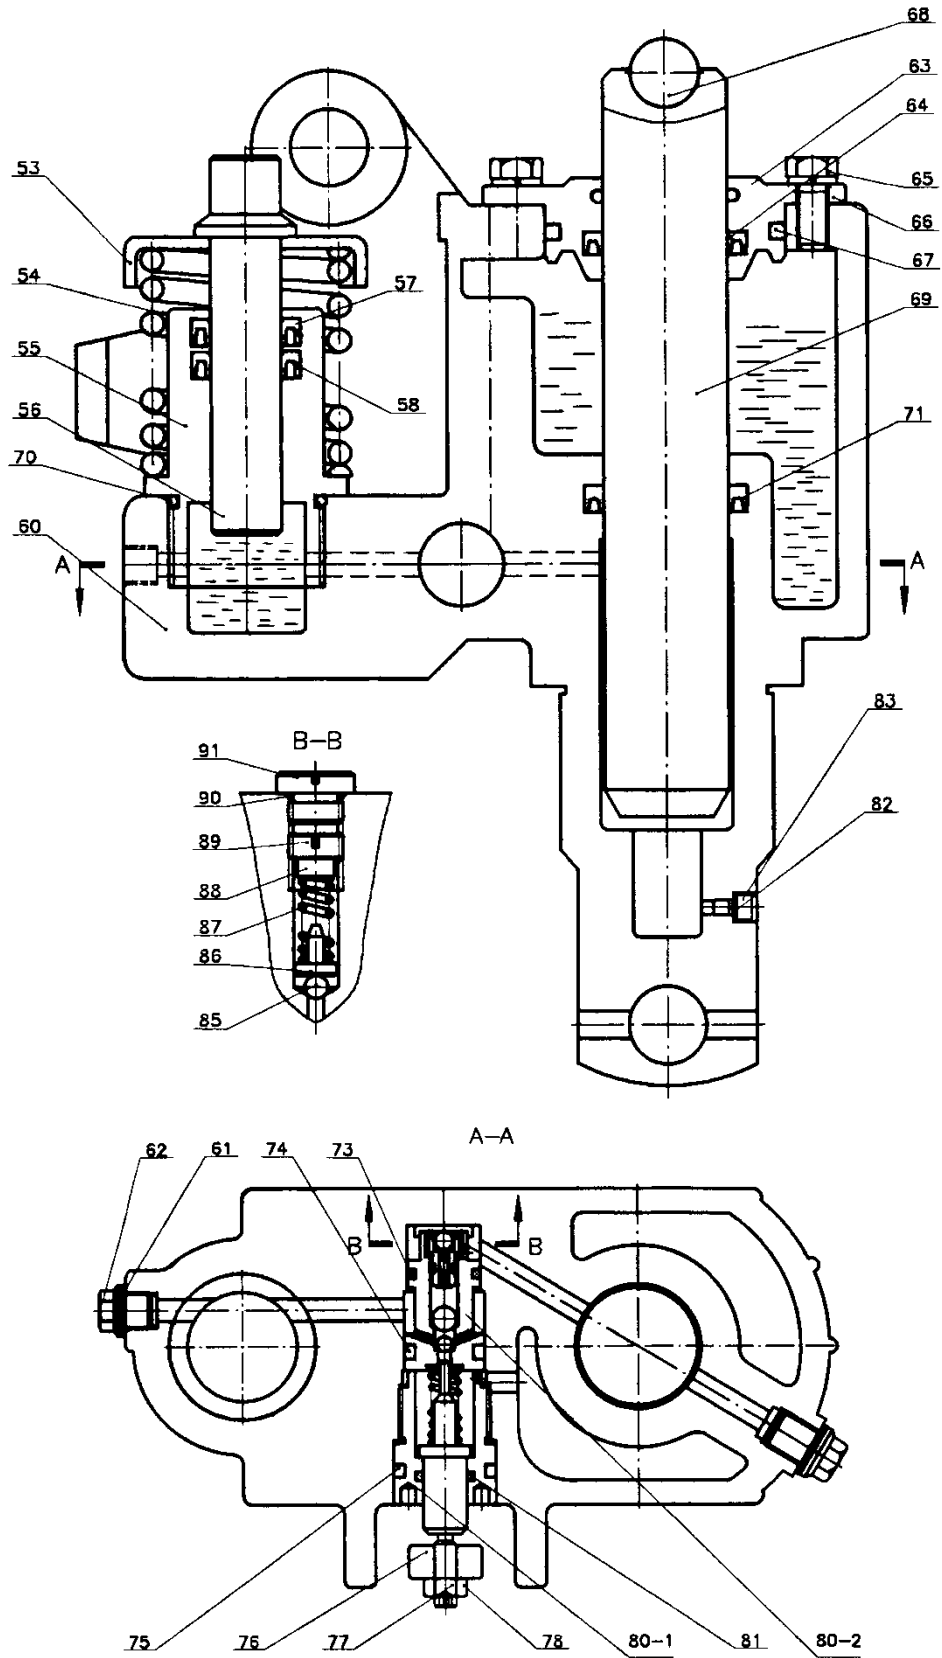

## Parts List for PTW-Series Pallet Trucks

Index No.	Part No.	Description	Size	Qty
1	PT2748W-01	Handle Assembly Complete		1
2	PT2748W-02	Spring Pin	8x50mm	1
3	PT2748W-03	Bearing		1
4	PT2748W-04	Spring Pin	5x35mm	2
5	PT2748W-05	Pressure Plate		1
6	PT2748W-06	C-clip		1
7	PT2748W-07	Wheel Shaft		1
8	PT2748W-08	C-clip		2
9	PT2748W-09	Washer		2
10	PT2748W-10	Steering Wheel Complete w/Bearings		2
	BB-6240VV	Steer Wheel Bearing		4
11	PT2748W-11	C-clip		2
12	PT2748W-12	Steer Wheel Hub Cap		2
13	PT2748W-13	Arm Pin		2
13A	PT2748W-13A	Bushing		2
14	PT2748W-14	Lifting Link For 27" Wide Frame		1
	PT2048W-14	Lifting Link For 20.5" Wide Frame		1
15	PT2748W-15	Bushing		2
16	PT2748W-04	Spring Pin	5x35mm	2
16A	PT2748W-16A	Bushing		2
17	PT2748W-17	Push Rod For 48" Forks		2
	PT2742W-17	Push Rod For 42" Forks		2
	PT2736W-17	Push Rod For 36" Forks		2
18	PT2748W-18	Spring Pin	5x30mm	4
19	PT2748W-19	Roller		4
20	PT2748W-18	Spring Pin	5x30mm	2
21	PT2748W-21	Shaft		2
21A	PT2748W-21A	Bushing		4
22	PT2748W-22	Load Wheel Frame		2
22A	PT2748A-055B	Grease Fitting		4
23	PT2748W-18	Spring Pin	5x30mm	2
26	PT2748W-26	Shaft		2
27	PT2748W-27	Shaft		2
28	PT2748W-28	Washer		4
29	PT2748W-29	Load Wheel Complete w/Bearings		2
	BB-6204VV	Load Wheel Bearing		4
30	PT2748W-30	Load Wheel Dust Cover		4
31	PT2748W-31	Dust Cover Lock Ring		4
33	PT2748W-33	C-clip		1
34	PT2748W-34	Long Shaft For 27" Wide Frame		1
	PT2048W-34	Long Shaft For 20.5" Wide Frame		1
35	N/A	Fork Frame		1
36	PT2748W-36	C-clip		2
37	PT2748W-37	Entry Roller		2
38	PT2748W-38	Shaft		2
39	PT2748W-39	Stop Roller		1
40	PT2748W-40	Spring Pin	4x22	1
41	PT2748W-41	Handle		1
42	PT2748W-42	Spring Pin	6x30	1
43	PT2748W-40	Spring Pin	4x22	1
44	PT2748W-44	Lowering Lever		1
45	PT2748W-45	Lowering Linkage		1
46	PT2748W-46	Chain		1
47	PT2748W-47	Anchor chain		1
48	PT2748W-48	Pressure Roller		1
49	PT2748W-49	Pressure Roller Shaft		1