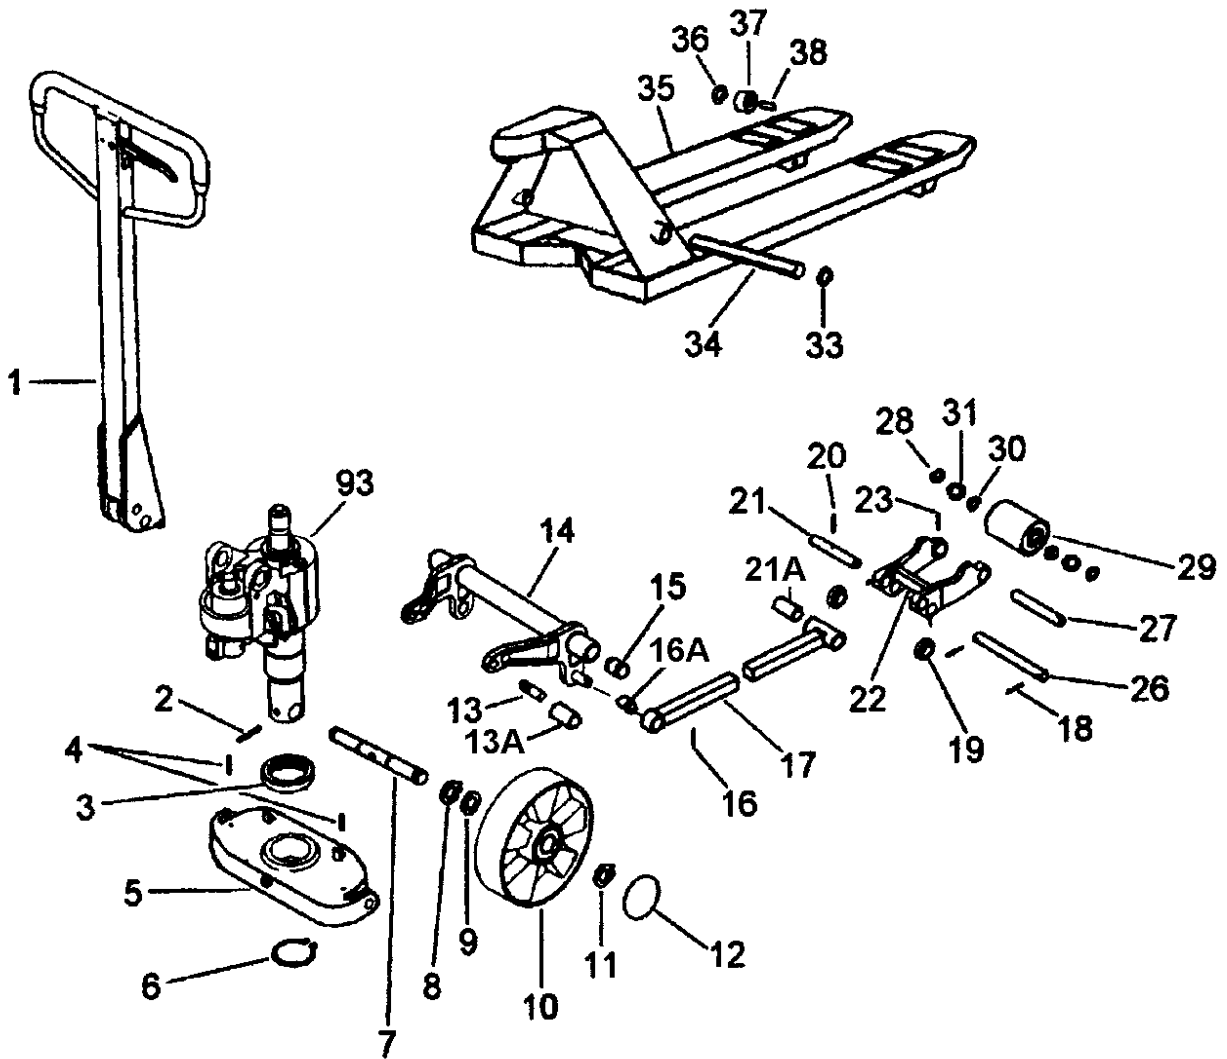

Parts Breakdown for PTW-Series Pallet Trucks