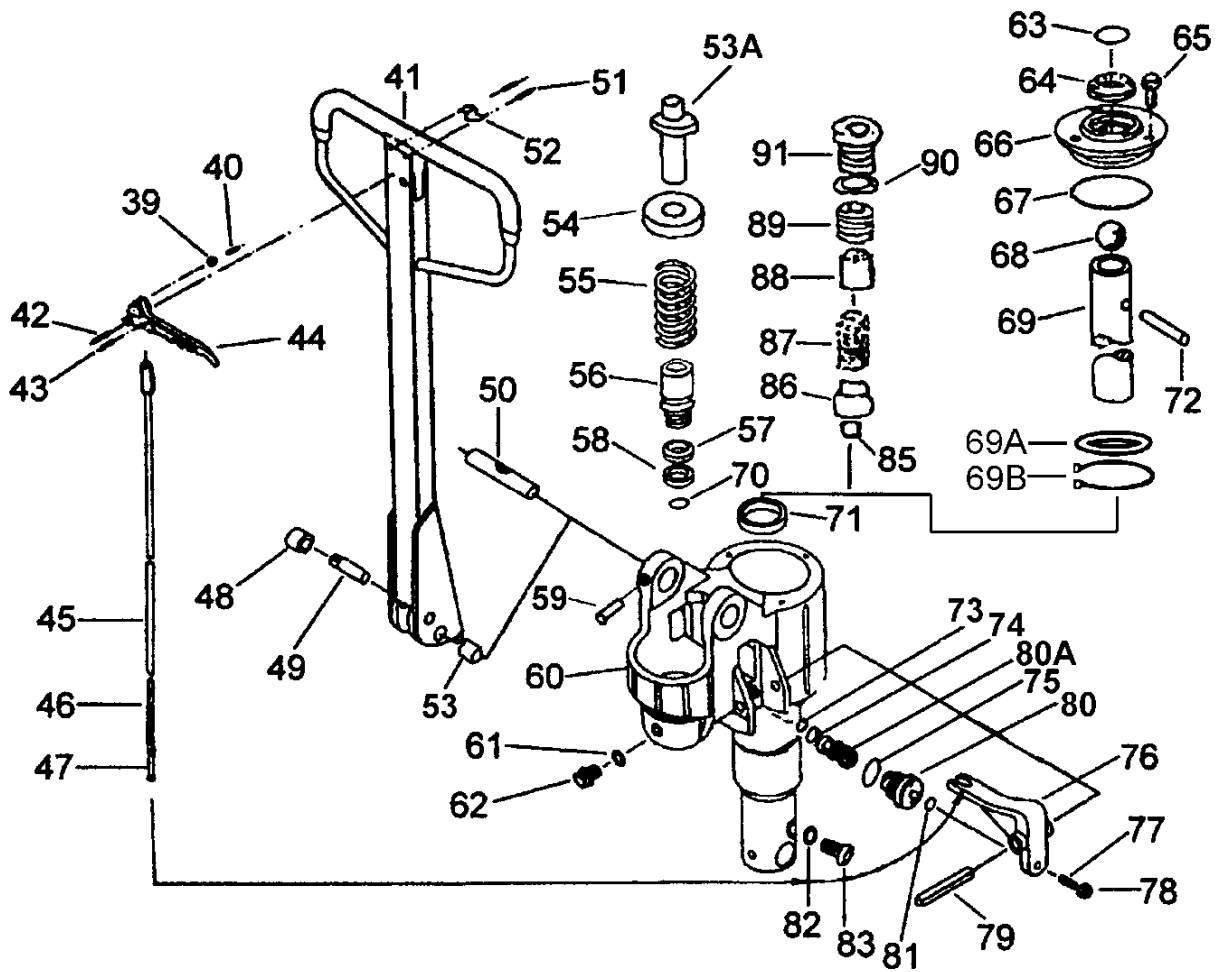

Parts Breakdown for PTW-Series Pallet Trucks