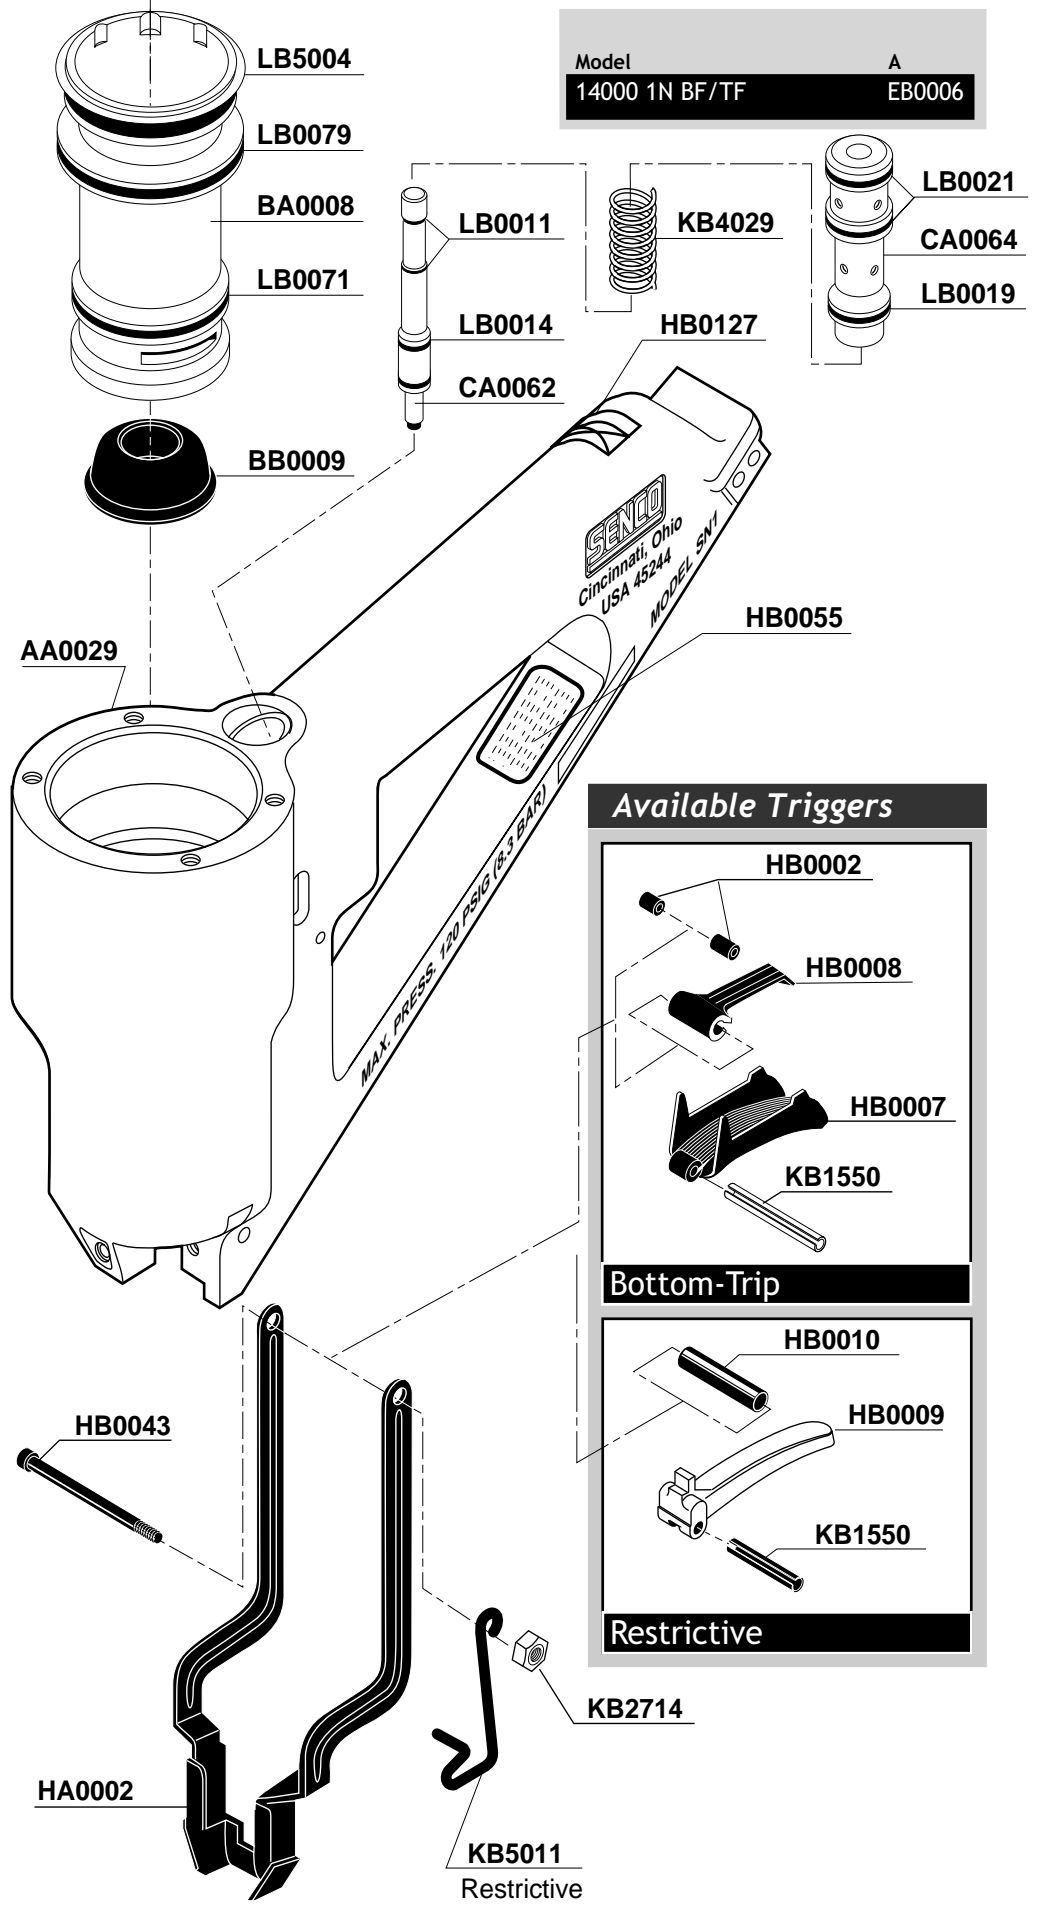

SN1

Parts Reference Guide

Made
in the
U.S.A. 

* Schematic Drawings inside

Model	A
14000 1N BF/TF	EB0006

* Does Not Include O-rings
 * No incluye sellos de gomas
 * Ohne Dichtringe
 * Joints exclus

REPLACEMENT PARTS LIST • LISTA DE PARTES DE REPUESTO • ERSATSTEILE-LISTE • LISTE DE PIÈCES DE RECHANGE

PART NO.	DESCRIPTION	DESCRIPCIÓN	BESCHREIBUNG	DÉSIGNATION
AA0029 MAIN BODY ASSY.			
AA0044 DETENT ASSY.			
AB0029 DETENT			
BA0007 PISTON ASSY.			
BA0008 CYLINDER SLEEVE ASSY.			
BA0042 CAP ASSY.			
BA0043 CAP ASSY.			
BB0005 DEFLECTOR			
BB0009 STOP			
BB0021 SPACER			
BB0036 VALVE			
BB0037 SPACER			
CA0062 CORE ASSY.			
CA0064 HOUSING ASSY.			
EB0003 DRIVER (REGULAR)			
EB0004 DRIVER (1/32" CSK.)			
EB0005 DRIVER (1/16" CSK.)			
EB0006 DRIVER (1/8" CSK.)			
EC0061 MAIN PISTON			
FA0006 GUIDE BODY ASSY.			
FA0007 BACKPLATE			
FA0008 GATE ASSY.			
FB0001 PIN			
FB0003 PLUG			
GA0005 FEEDER SHOE			
GA0006 MAGAZINE			
GA0007 BRACKET			
GB0003 RAIL			
GB0146 ROLLER OUTER			
GB0147 ROLLER INNER			
HA0002 SAFETY			
HB0002 BUSHING			
HB0007 TRIGGER			
HB0008 TRIGGER SAFETY			
HB0009 TRIGGER (RESTRICTIVE)			
HB0010 BUSHING (RESTRICTIVE)			
HB0043 PIN			
HG0055 LABEL (SAFETY PRECAUTIONS)			
HG0127 LABEL (SAFETY PRECAUTIONS)			
KA0005 PIN			
KB0154 SCREW			
KB0288 SCREW			
KB0443 SCREW			
KB1550 PIN			
KB1551 PIN			
KB1596 PIN			
KB1636 PIN			
KB2714 NUT			
KB2966 WASHER			
KB4029 SPRING			
KB5004 SCREW			
KB5005 SPRING			
KB5007 SCREW			
KB5011 SPRING			
KB5037 SCREW			
KB5191 SPRING			
LB0011 SEAL			
LB0014 SEAL			
LB0021 SEAL			
LB0027 SEAL			
LB0030 SEAL			
LB0034 SEAL			
LB0071 SEAL			
LB0079 SEAL			
LB0295 SEAL			
LB3217 SEAL			
LB3224 SEAL			
LB5004 SEAL			
MB5006 ADAPTER			