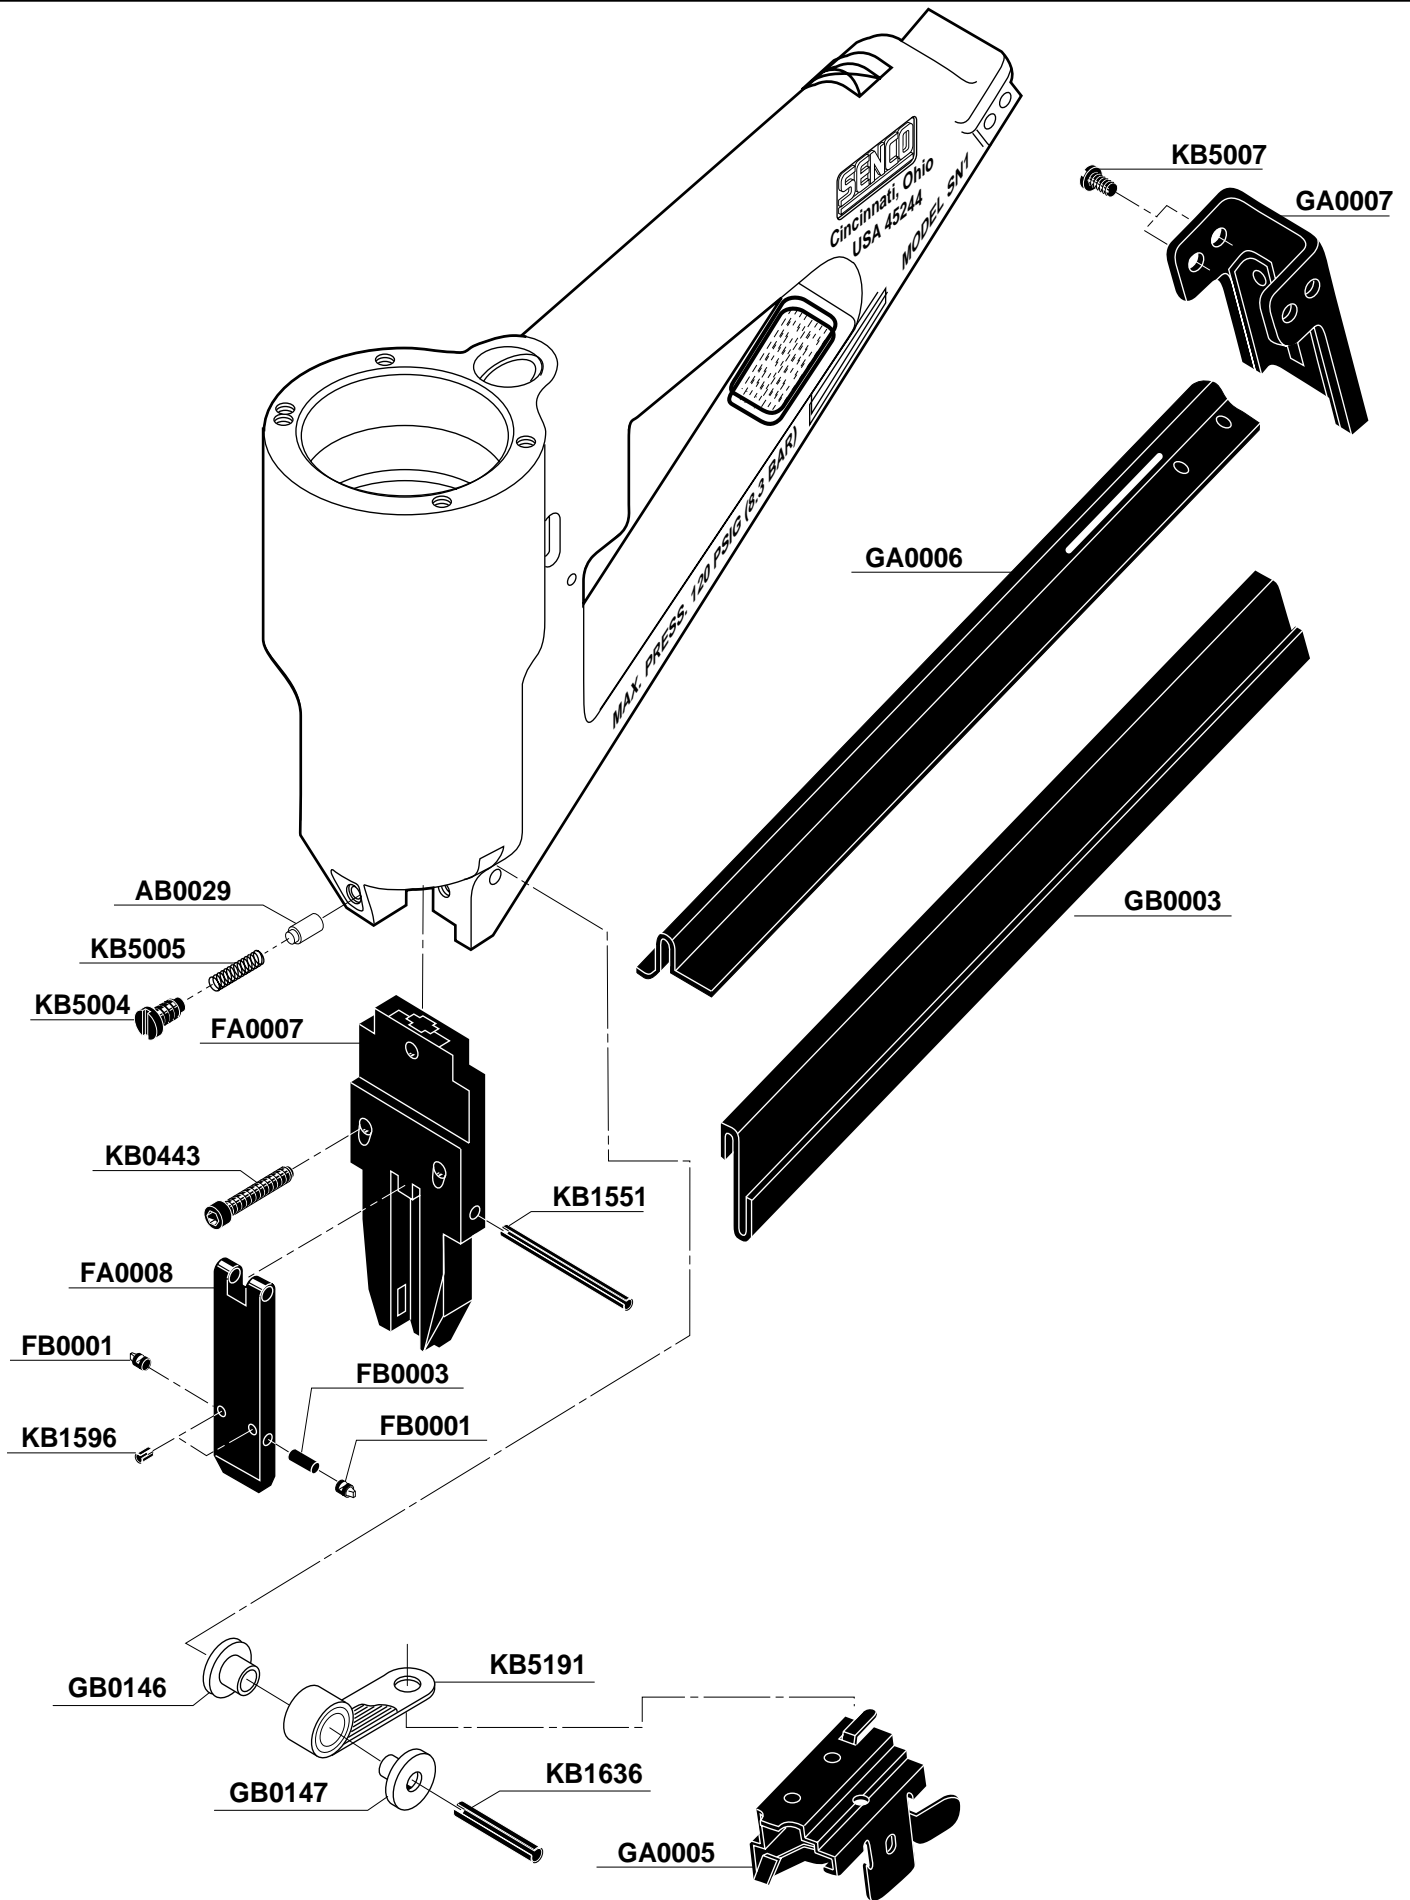

SN1

Parts Reference Guide

Made
in the
U.S.A. 

* Schematic Drawings inside

Model	A
14000 1N BF/TF	EB0006

* Does Not Include O-rings
 * No incluye sellos de gomas
 * Ohne Dichtringe
 * Joints exclus

REPLACEMENT PARTS LIST • LISTA DE PARTES DE REPUESTO • ERSATSTEILE-LISTE • LISTE DE PIÈCES DE RECHANGE

PART NO.	DESCRIPTION	DESCRIPCIÓN	BESCHREIBUNG	DÉSIGNATION
AA0029 MAIN BODY ASSY.			
AA0044 DETENT ASSY.			
AB0029 DETENT			
BA0007 PISTON ASSY.			
BA0008 CYLINDER SLEEVE ASSY.			
BA0042 CAP ASSY.			
BA0043 CAP ASSY.			
BB0005 DEFLECTOR			
BB0009 STOP			
BB0021 SPACER			
BB0036 VALVE			
BB0037 SPACER			
CA0062 CORE ASSY.			
CA0064 HOUSING ASSY.			
EB0003 DRIVER (REGULAR)			
EB0004 DRIVER (1/32" CSK.)			
EB0005 DRIVER (1/16" CSK.)			
EB0006 DRIVER (1/8" CSK.)			
EC0061 MAIN PISTON			
FA0006 GUIDE BODY ASSY.			
FA0007 BACKPLATE			
FA0008 GATE ASSY.			
FB0001 PIN			
FB0003 PLUG			
GA0005 FEEDER SHOE			
GA0006 MAGAZINE			
GA0007 BRACKET			
GB0003 RAIL			
GB0146 ROLLER OUTER			
GB0147 ROLLER INNER			
HA0002 SAFETY			
HB0002 BUSHING			
HB0007 TRIGGER			
HB0008 TRIGGER SAFETY			
HB0009 TRIGGER (RESTRICTIVE)			
HB0010 BUSHING (RESTRICTIVE)			
HB0043 PIN			
HG0055 LABEL (SAFETY PRECAUTIONS)			
HG0127 LABEL (SAFETY PRECAUTIONS)			
KA0005 PIN			
KB0154 SCREW			
KB0288 SCREW			
KB0443 SCREW			
KB1550 PIN			
KB1551 PIN			
KB1596 PIN			
KB1636 PIN			
KB2714 NUT			
KB2966 WASHER			
KB4029 SPRING			
KB5004 SCREW			
KB5005 SPRING			
KB5007 SCREW			
KB5011 SPRING			
KB5037 SCREW			
KB5191 SPRING			
LB0011 SEAL			
LB0014 SEAL			
LB0021 SEAL			
LB0027 SEAL			
LB0030 SEAL			
LB0034 SEAL			
LB0071 SEAL			
LB0079 SEAL			
LB0295 SEAL			
LB3217 SEAL			
LB3224 SEAL			
LB5004 SEAL			
MB5006 ADAPTER			