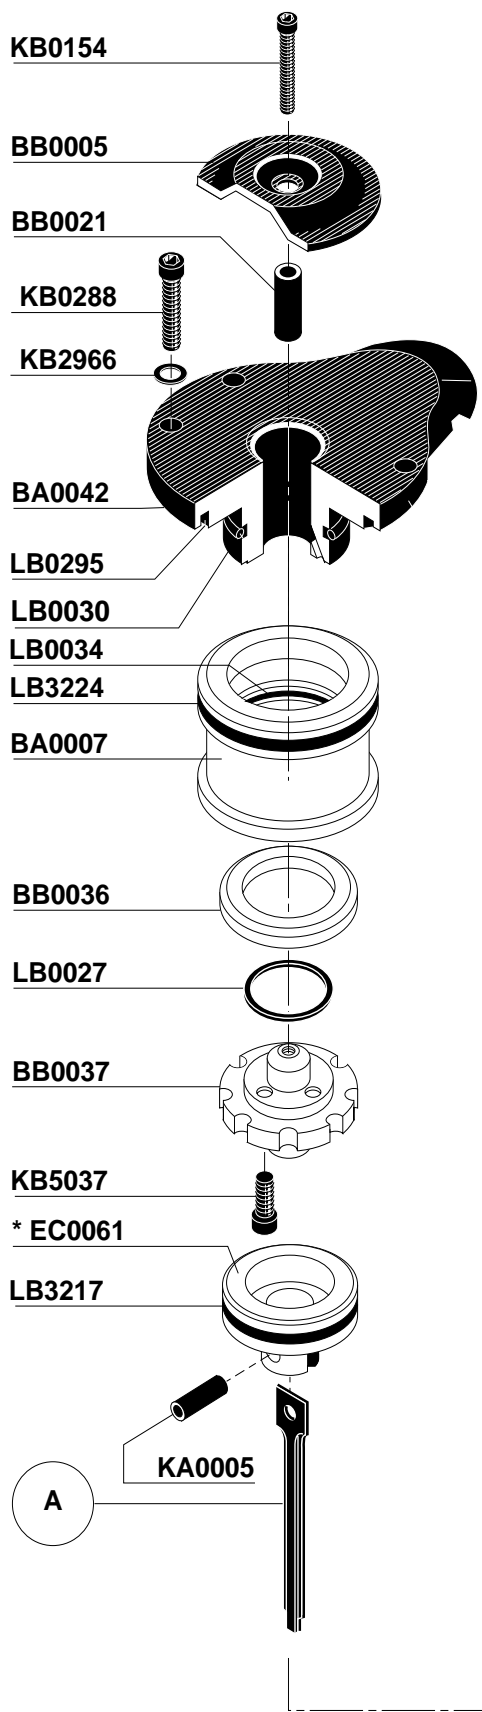

SN1

Parts Reference Guide

Made
in the
U.S.A. 

* Schematic Drawings inside

Model	A
14000 1N BF/TF	EB0006

* Does Not Include O-rings
 * No incluye sellos de gomas
 * Ohne Dichtringe
 * Joints exclus

REPLACEMENT PARTS LIST • LISTA DE PARTES DE REPUESTO • ERSATSTEILE-LISTE • LISTE DE PIÈCES DE RECHANGE

PART NO.	DESCRIPTION	DESCRIPCIÓN	BESCHREIBUNG	DÉSIGNATION
AA0029 MAIN BODY ASSY.			
AA0044 DETENT ASSY.			
AB0029 DETENT			
BA0007 PISTON ASSY.			
BA0008 CYLINDER SLEEVE ASSY.			
BA0042 CAP ASSY.			
BA0043 CAP ASSY.			
BB0005 DEFLECTOR			
BB0009 STOP			
BB0021 SPACER			
BB0036 VALVE			
BB0037 SPACER			
CA0062 CORE ASSY.			
CA0064 HOUSING ASSY.			
EB0003 DRIVER (REGULAR)			
EB0004 DRIVER (1/32" CSK.)			
EB0005 DRIVER (1/16" CSK.)			
EB0006 DRIVER (1/8" CSK.)			
EC0061 MAIN PISTON			
FA0006 GUIDE BODY ASSY.			
FA0007 BACKPLATE			
FA0008 GATE ASSY.			
FB0001 PIN			
FB0003 PLUG			
GA0005 FEEDER SHOE			
GA0006 MAGAZINE			
GA0007 BRACKET			
GB0003 RAIL			
GB0146 ROLLER OUTER			
GB0147 ROLLER INNER			
HA0002 SAFETY			
HB0002 BUSHING			
HB0007 TRIGGER			
HB0008 TRIGGER SAFETY			
HB0009 TRIGGER (RESTRICTIVE)			
HB0010 BUSHING (RESTRICTIVE)			
HB0043 PIN			
HG0055 LABEL (SAFETY PRECAUTIONS)			
HG0127 LABEL (SAFETY PRECAUTIONS)			
KA0005 PIN			
KB0154 SCREW			
KB0288 SCREW			
KB0443 SCREW			
KB1550 PIN			
KB1551 PIN			
KB1596 PIN			
KB1636 PIN			
KB2714 NUT			
KB2966 WASHER			
KB4029 SPRING			
KB5004 SCREW			
KB5005 SPRING			
KB5007 SCREW			
KB5011 SPRING			
KB5037 SCREW			
KB5191 SPRING			
LB0011 SEAL			
LB0014 SEAL			
LB0021 SEAL			
LB0027 SEAL			
LB0030 SEAL			
LB0034 SEAL			
LB0071 SEAL			
LB0079 SEAL			
LB0295 SEAL			
LB3217 SEAL			
LB3224 SEAL			
LB5004 SEAL			
MB5006 ADAPTER			