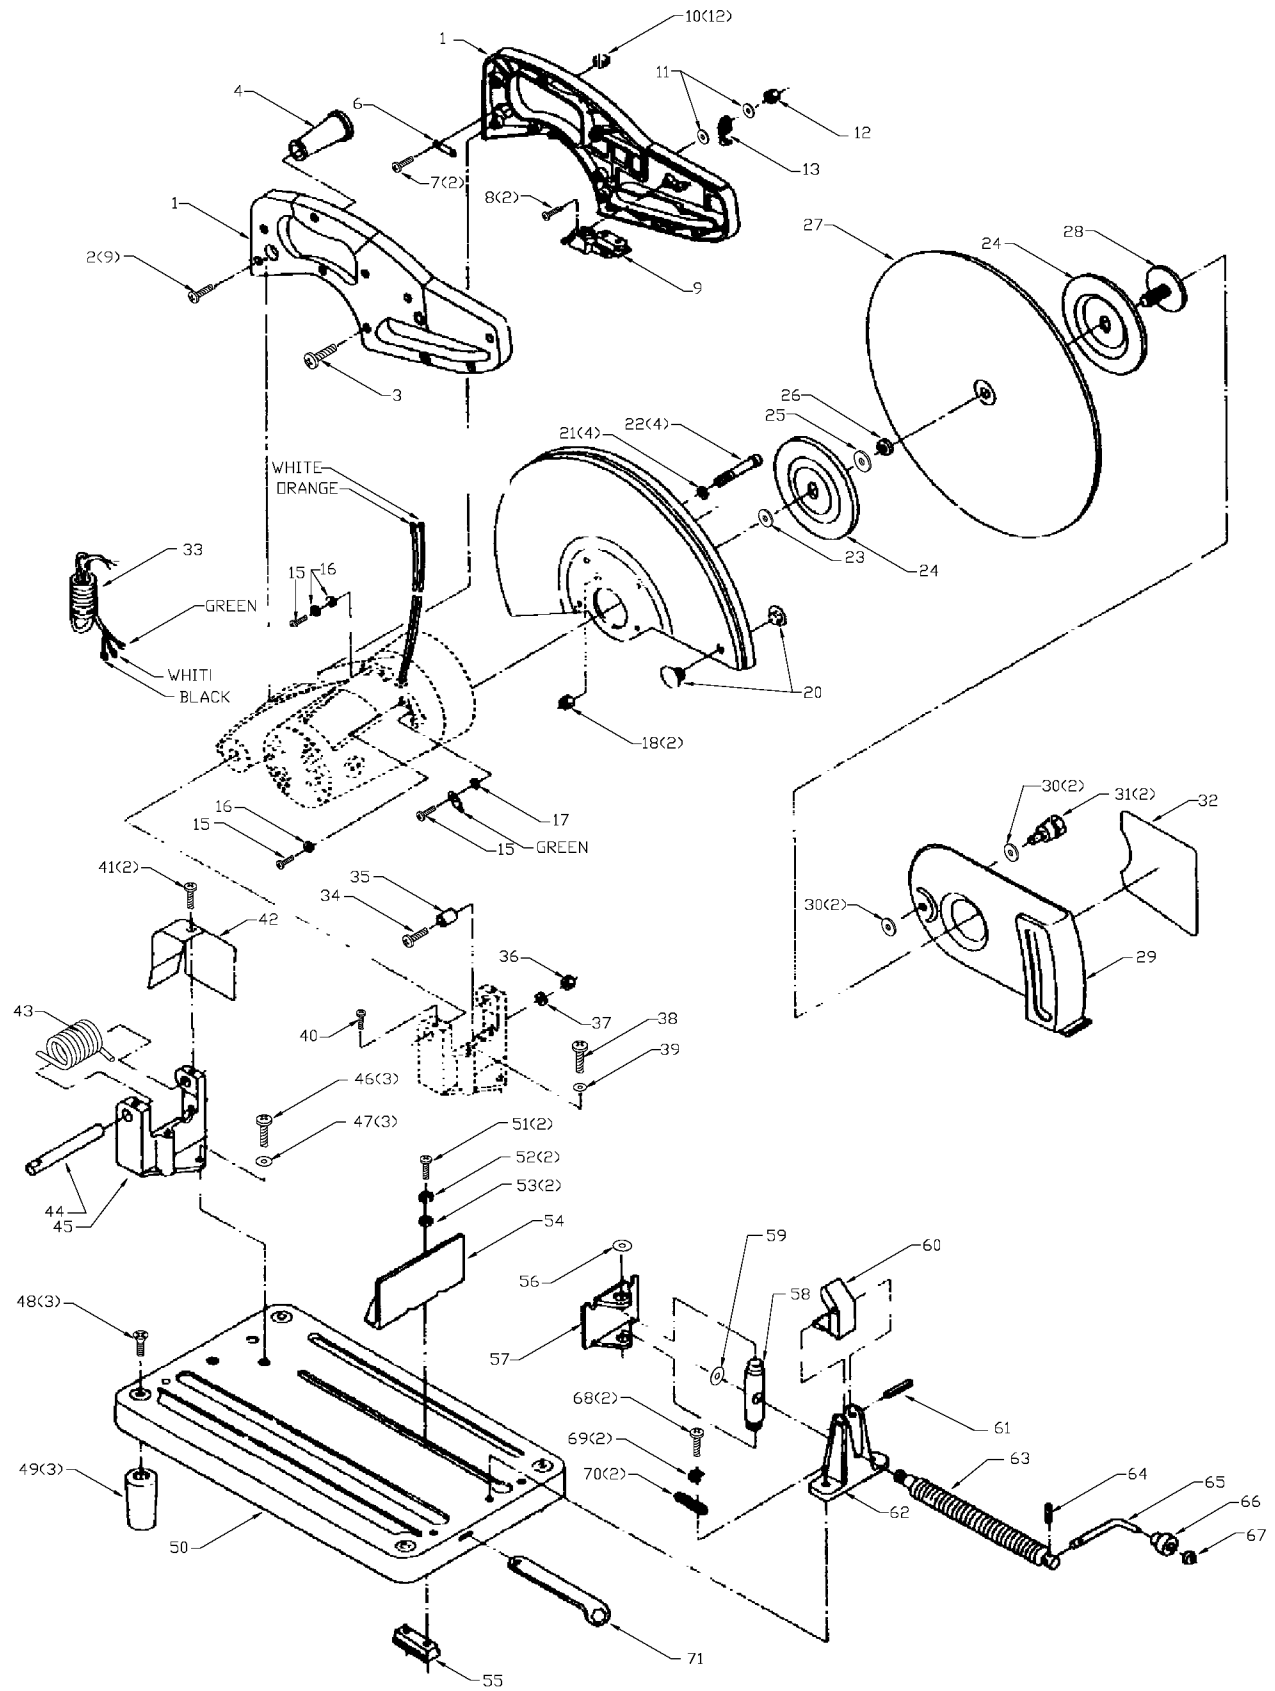

# 14" ABRASIVE CUT-OFF MACHINE

For more information, contact your nearest authorized service center or other competent repair center.

WIRING DIAGRAM

## Parts List for 1400 Type 1

Item Number	Part Number	Description	Qty Required
1	000000-00	No Longer Available	1
2	1341783	SCREW	9
3	1342451	SCREW	1
4	000000-00	No Longer Available	1
6	000000-00	No Longer Available	1
7	000000-00	No Longer Available	2
8	488974-00	PAN HEAD SCREW	2
9	1341753	SWITCH	1
10	1243395	HEX NUT	12
11	1246102	FL.WASHER	1
12	488871-00	LOCK NUT	1
13	000000-00	No Longer Available	1
15	1313174	SCREW	1
16	1246102	FL.WASHER	1
17	045687-00	STAR WASHER	1
18	1343642	LOCK NUT	2
19	000000-00	No Longer Available	1
20	000000-00	No Longer Available	1
21	488874-00	LOCK WASHER	4
22	1310154	SCREW	4
23	1341744	SPACER	1
24	1341745	FLANGE	1
25	1341746	SPACER (OUTER)	1
26	1243407	RING	1
28	1341747	BLADE BOLT ASSY	1
29	000000-00	No Longer Available	1
30	1341750	FIBER WASHER	4

## Parts List for 1400 Type 1

Item Number	Part Number	Description	Qty Required
31	1341751	SHOULDER BOLT	2
32	878398	LABEL-WARNING	1
33	1341755	POWER CORD	1
34	1243530	SCREW	1
35	1341741	SPACER	1
36	330015-03	NUT,HEX	1
37	488813-00	LOCK WASHER	1
38	1246017	CAP SCREW	1
39	330015-03	NUT,HEX	1
40	1246014	CAP SCREW	1
41	1341046	SCREW	2
42	000000-00	No Longer Available	1
43	1341742	SPRING	1
44	000000-00	No Longer Available	1
45	1341740	BRACKET	1
46	1246018	CAP SCREW	3
47	1243360	LOCKWASHER	3
48	1343451	SCREW	3
49	000000-00	No Longer Available	3
50	1341736	BASE	1
51	1246115	CAP SCREW	2
52	1243360	LOCKWASHER	2
53	1243502	WASHER	2
54	000000-00	No Longer Available	1
55	1341759	CLAMP BLOCK	1
56	1243407	RING	1
57	000000-00	No Longer Available	1