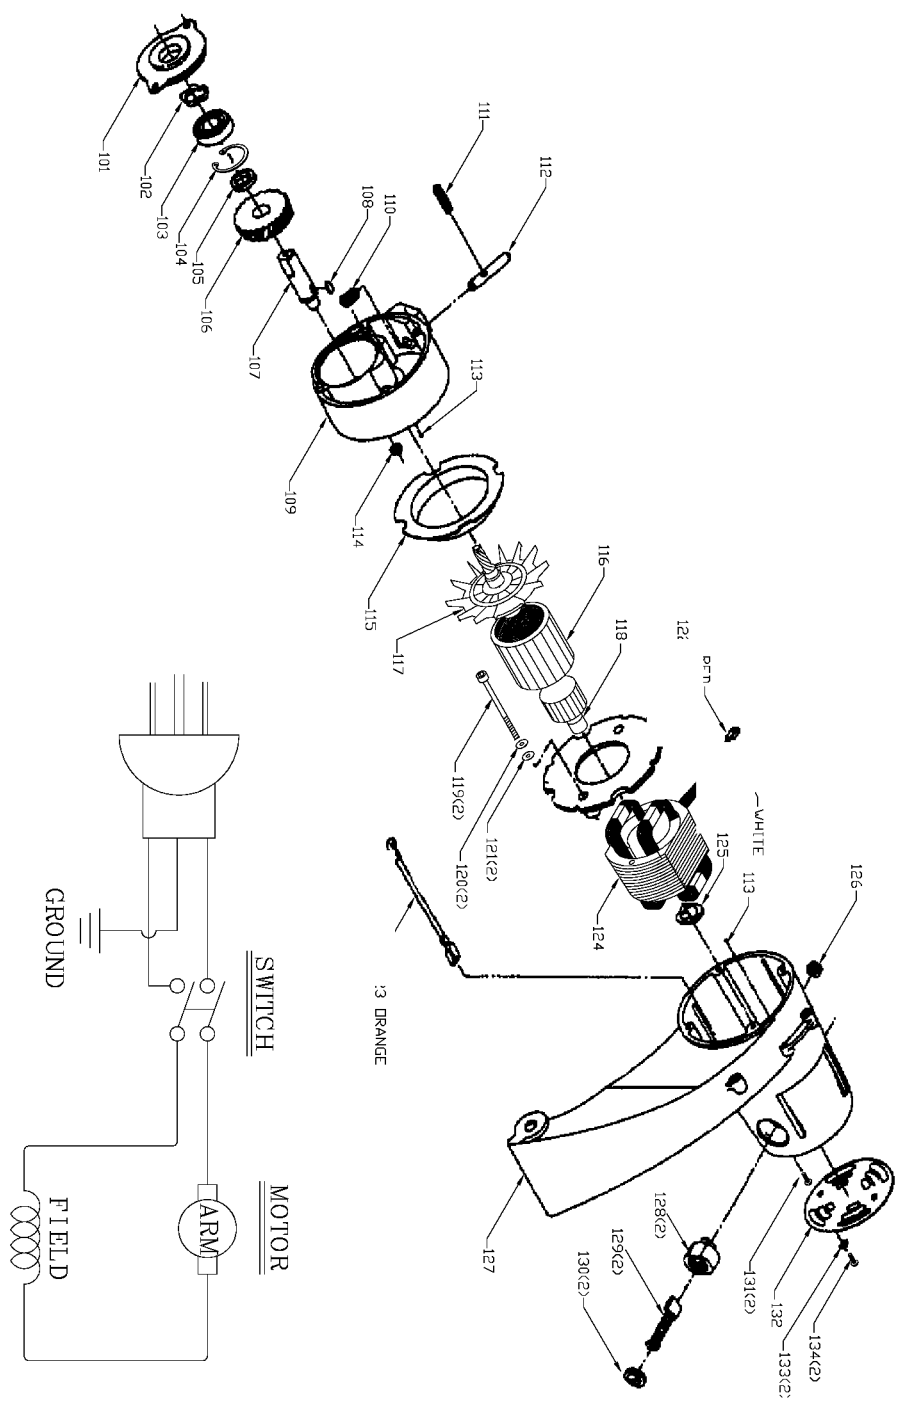

WIRING DIAGRAM

Parts List for 1400 Type 1

Item Number	Part Number	Description	Qty Required
1	000000-00	No Longer Available	1
2	1341783	SCREW	9
3	1342451	SCREW	1
4	000000-00	No Longer Available	1
6	000000-00	No Longer Available	1
7	000000-00	No Longer Available	2
8	488974-00	PAN HEAD SCREW	2
9	1341753	SWITCH	1
10	1243395	HEX NUT	12
11	1246102	FL.WASHER	1
12	488871-00	LOCK NUT	1
13	000000-00	No Longer Available	1
15	1313174	SCREW	1
16	1246102	FL.WASHER	1
17	045687-00	STAR WASHER	1
18	1343642	LOCK NUT	2
19	000000-00	No Longer Available	1
20	000000-00	No Longer Available	1
21	488874-00	LOCK WASHER	4
22	1310154	SCREW	4
23	1341744	SPACER	1
24	1341745	FLANGE	1
25	1341746	SPACER (OUTER)	1
26	1243407	RING	1
28	1341747	BLADE BOLT ASSY	1
29	000000-00	No Longer Available	1
30	1341750	FIBER WASHER	4