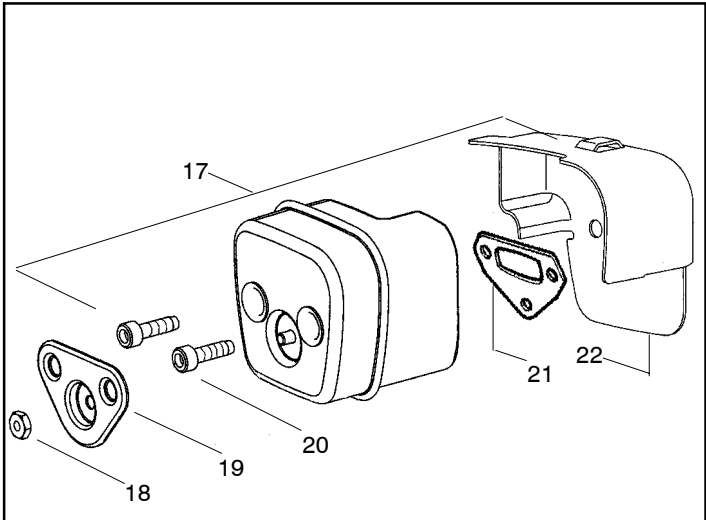

Ref.	Part No.	Description	Ref.	Part No.	Description
1	530029813	Assy-Turbo Air Cleaner	13	530015968	Stud - Carb.
2	530019203	Seal - Turbo Clean	14	530016008	Nut
3	530029814	Sleeve-Intake	15	530029811	Air-Filter - Top
4	530053435	Seal-Impulse	16	530015899	Screw
5	530015814	Screw	17 ✓	545006044	Kit-Muffler (Includes 20,21 & 22)
6	530037465	Adapter - Carb.	18	530016359	Nut-Brass
7	530019172	Gasket-Carburetor	19	530055600	Cover-Bolt
8	---	Carburetor	20	530016338	Bolt-Muffler
	530071987	W-29	21	530055128	Gasket-Muffler
	545013502	WT-834	22	530055171	Backplate-Muffler
9	530035587	Grommet-Final	23	530056363	Assy. -Bearing and Seal
10	530047767	Plate - Support	24	530029794	Assy-Crankshaft & Rod
11	530015896	Screw			
12	530036582	Air Filter - Bottom			

✓ = NEW PART NUMBER FOR THIS IPL
● = THESE PARTS ARE ILLUSTRATED FOR CLARITY. ORDER COMPLETE ASSEMBLY.