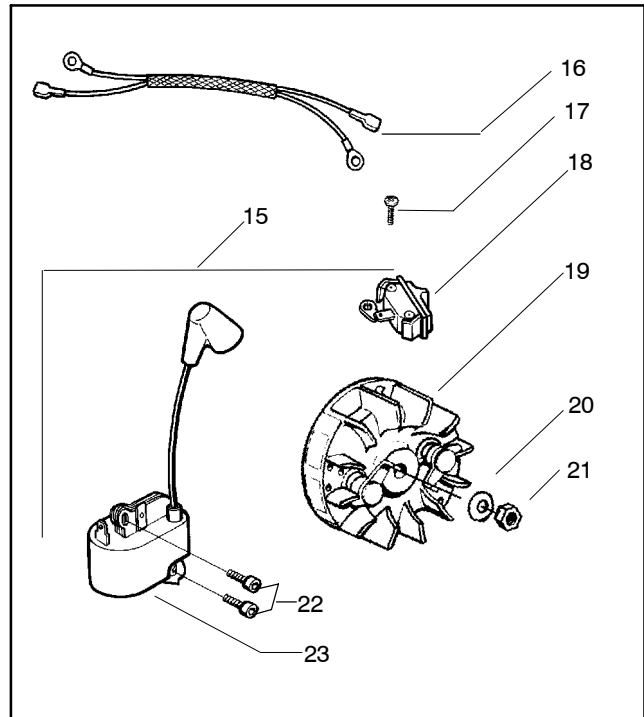

⚠ WARNING

All repairs, adjustments and maintenance not described in the Operator's Manual must be performed by qualified service personnel.

Ref.	Part No.	Description	Ref.	Part No.	Description	Ref.	Part No.	Description
1	530071968	Kit-Fan Hsg / Starter (Incl. 2, 3, 4, 5, 6, 7, 8, 9, 10, 11,)	13	530015892	Screw	26	530029860	Pin
2	530071966	Kit-Starter EPS (Incl. 5,6,7,8)	14	545005219	Decal-Fan Housing	27	530029861	Spring
3	530150318	Handle-Starter	15	530071967	Kit-EPS ignition (Incl. 18, 19, 23)	28	530069587	Kit - Throttle Trigger
4	530069232	Kit-Rope	16	530403257	Assy-Leadwire	29	530069247	Kit - Fuel line
5	530021179	Screw-shoulder	17	530015896	Screw	30	530014497	Assy.- Fuel Pickup
6	530059677	Hub	18	503717901	Switch-Ignition	31	530015940	Screw
7	530021180	Spring-EPS	19	530059637	Assy.-Flywheel	32	530029870	Element - AV Isolator
8	530016080	Screw	20	530015127	Washer-Flywheel	33	530055613	Assy. - Tank/Handle
9	530042095	Spring-Starter	21	530016134	Nut	34	530015843	Screw
10	530059959	Baffle-Air	22	545121901	Screw	35	530059961	Handle-Front
11	530059958	Assy-Fan Hsg. w/eyelet	23	545063901	Module - Ignition	36	530052439	Isolator-Front Handle
12	530015893	Screw	24	530029869	Wire - Throttle	37	530029984	Isolator
			25	530029863	Cap - Wire	38	530026119	Valve - Check
						39	530038264	Plug - Vent
						40	530071266	Kit-Assy. Fuel Cap

✓ = NEW PART NUMBER FOR THIS IPL   * = REFER TO THE SERVICE REFERENCE INDICATED FOR MORE INFORMATION. (LOCATED AT END OF IPL)
● = THESE PARTS ARE ILLUSTRATED FOR CLARITY. ORDER COMPLETE ASSEMBLY.