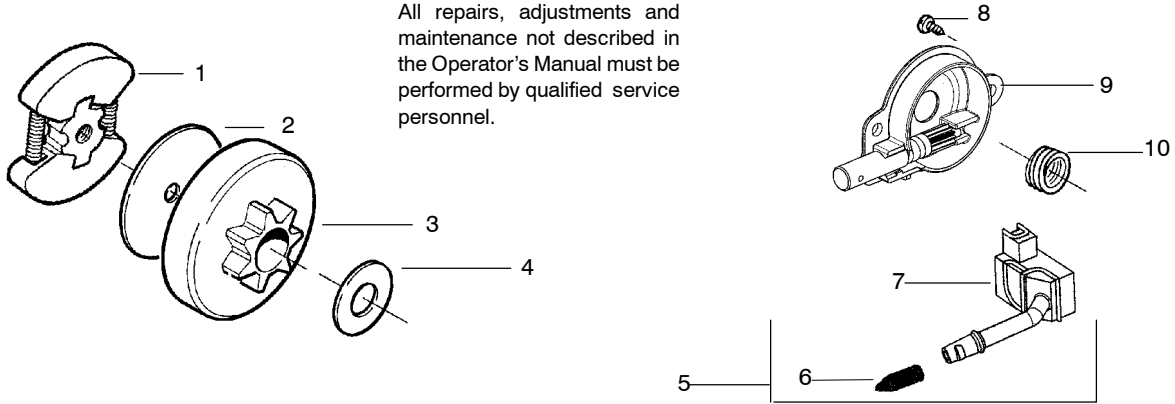

✓ = NEW PART NUMBER FOR THIS IPL ★ = REFER TO THE SERVICE REFERENCE INDICATED FOR MORE INFORMATION. (LOCATED AT END OF IPL)

⚠ WARNING

All repairs, adjustments and maintenance not described in the Operator's Manual must be performed by qualified service personnel.

Ref.	Part No.	Description	Ref.	Part No.	Description
1	530029813	Assy-Turbo Air Cleaner	13	530015968	Stud - Carb.
2	530019203	Seal - Turbo Clean	14	530016008	Nut
3	530029814	Sleeve-Intake	15	530029811	Air-Filter - Top
4	530053435	Seal-Impulse	16	530015899	Screw
5	530015814	Screw	17 ✓	545006044	Kit-Muffler (Includes 20,21 & 22)
6	530037465	Adapter - Carb.	18	530016359	Nut-Brass
7	530019172	Gasket-Carburetor	19	530055600	Cover-Bolt
8	---	Carburetor	20	530016338	Bolt-Muffler
	530071987	W-29	21	530055128	Gasket-Muffler
	545013502	WT-834	22	530055171	Backplate-Muffler
9	530035587	Grommet-Final	23	530056363	Assy. -Bearing and Seal
10	530047767	Plate - Support	24	530029794	Assy-Crankshaft & Rod
11	530015896	Screw			
12	530036582	Air Filter - Bottom			

Ref.	Part No.	Description	Ref.	Part No.	Description
1	530014949	Assy-Clutch	17	530019228	Gasket
2	530015611	Washer-Clutch	18	530036043	Plate-Bar Stud
3	530047061	Assy-Clutch Drum w/Bearing	19	530015877	Bar Bolt
4	530015907	Washer-Thrust	20	530015878	Screw
5	530014776	Assy-Oil pickup and screen (incl. 6,7)	21	530029850	Chain Catcher
6	530056533	Filter-Oil	22	530015893	Screw
7	545037101	Assy-Pickup	23	530052428	Cover
8	530015896	Screw	24	530015922	Nut-Type "U" Speed
9	530014410	Assy-Oil Pump	25	530029830	Grommet
10	530029833	Worm Gear-Oil Pump	26	530029831	Lever-Choke
11	545033501	Tube-Oil Vent	27	530071991	Kit - Chassis Ass'y.
12	530055322	Clip-Retainer	28	530015922	Nut-Type "U" Speed
13	530055174	Shield-Heat	29	530016037	Screw
14	530015896	Screw (optional)	30	501765602	Assy.- Oil Tank Cap
15	530015917	Nut			
16	530047855	Plate-Bar			