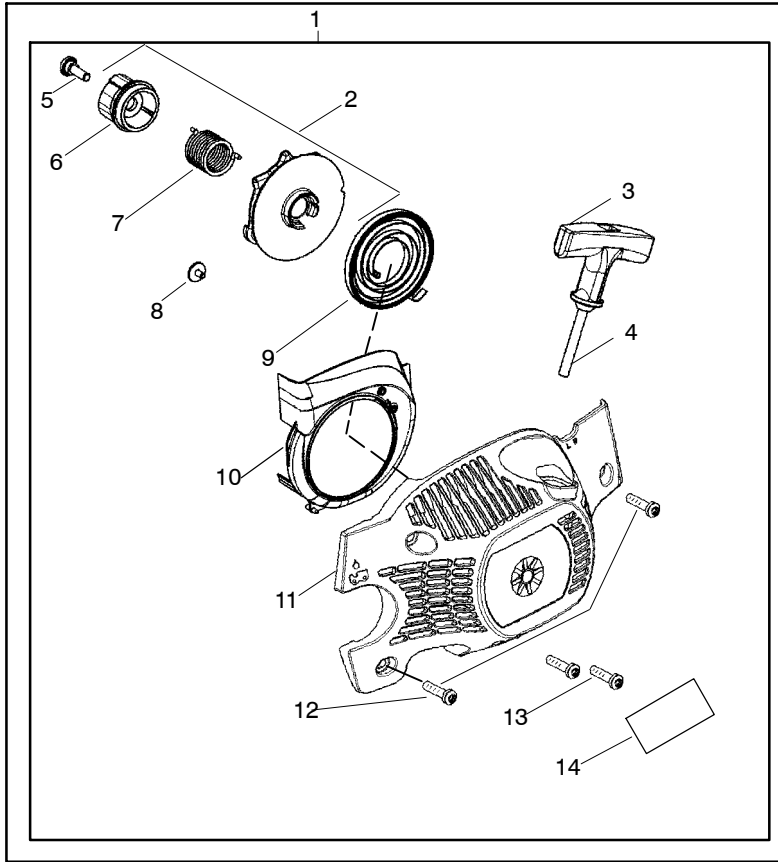

⚠ WARNING

All repairs, adjustments and maintenance not described in the Operator's Manual must be performed by qualified service personnel.

Ref.	Part No.	Description	Ref.	Part No.	Description	Ref.	Part No.	Description
1	530071968	Kit-Fan Hsg / Starter (Incl. 2, 3, 4, 5, 6, 7, 8, 9, 10, 11,)	13	530015892	Screw	26	530029860	Pin
2	530071966	Kit-Starter EPS (Incl. 5,6,7,8)	14	545005219	Decal-Fan Housing	27	530029861	Spring
3	530150318	Handle-Starter	15	530071967	Kit-EPS ignition (Incl. 18, 19, 23)	28	530069587	Kit - Throttle Trigger
4	530069232	Kit-Rope	16	530403257	Assy-Leadwire	29	530069247	Kit - Fuel line
5	530021179	Screw-shoulder	17	530015896	Screw	30	530014497	Assy.- Fuel Pickup
6	530059677	Hub	18	503717901	Switch-Ignition	31	530015940	Screw
7	530021180	Spring-EPS	19	530059637	Assy.-Flywheel	32	530029870	Element - AV Isolator
8	530016080	Screw	20	530015127	Washer-Flywheel	33	530055613	Assy. - Tank/Handle
9	530042095	Spring-Starter	21	530016134	Nut	34	530015843	Screw
10	530059959	Baffle-Air	22	545121901	Screw	35	530059961	Handle-Front
11	530059958	Assy-Fan Hsg. w/eyelet	23	545063901	Module - Ignition	36	530052439	Isolator-Front Handle
12	530015893	Screw	24	530029869	Wire - Throttle	37	530029984	Isolator
			25	530029863	Cap - Wire	38	530026119	Valve - Check
						39	530038264	Plug - Vent
						40	530071266	Kit-Assy. Fuel Cap

✓ = NEW PART NUMBER FOR THIS IPL   * = REFER TO THE SERVICE REFERENCE INDICATED FOR MORE INFORMATION. (LOCATED AT END OF IPL)
● = THESE PARTS ARE ILLUSTRATED FOR CLARITY. ORDER COMPLETE ASSEMBLY.