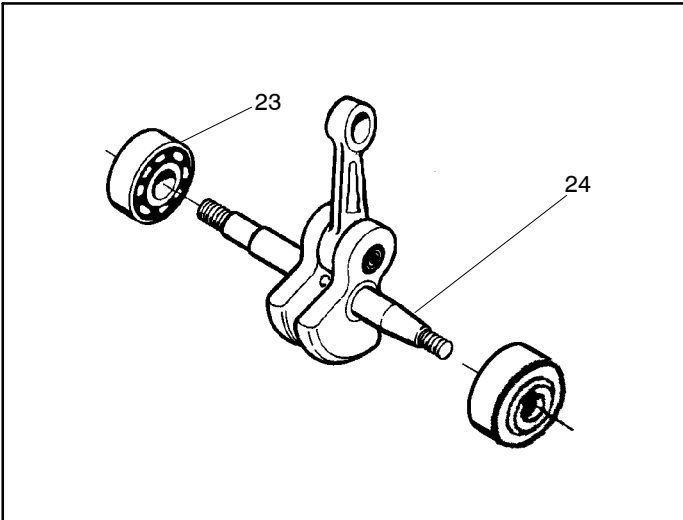

Ref.	Part No.	Description	Ref.	Part No.	Description
1	530029813	Assy-Turbo Air Cleaner	13	530015968	Stud - Carb.
2	530019203	Seal - Turbo Clean	14	530016008	Nut
3	530029814	Sleeve-Intake	15	530029811	Air-Filter - Top
4	530053435	Seal-Impulse	16	530015899	Screw
5	530015814	Screw	17 ✓	545006044	Kit-Muffler (Includes 20,21 & 22)
6	530037465	Adapter - Carb.	18	530016359	Nut-Brass
7	530019172	Gasket-Carburetor	19	530055600	Cover-Bolt
8	---	Carburetor	20	530016338	Bolt-Muffler
	530071987	W-29	21	530055128	Gasket-Muffler
	545013502	WT-834	22	530055171	Backplate-Muffler
9	530035587	Grommet-Final	23	530056363	Assy. -Bearing and Seal
10	530047767	Plate - Support	24	530029794	Assy-Crankshaft & Rod
11	530015896	Screw			
12	530036582	Air Filter - Bottom			

✓ = NEW PART NUMBER FOR THIS IPL
● = THESE PARTS ARE ILLUSTRATED FOR CLARITY. ORDER COMPLETE ASSEMBLY.