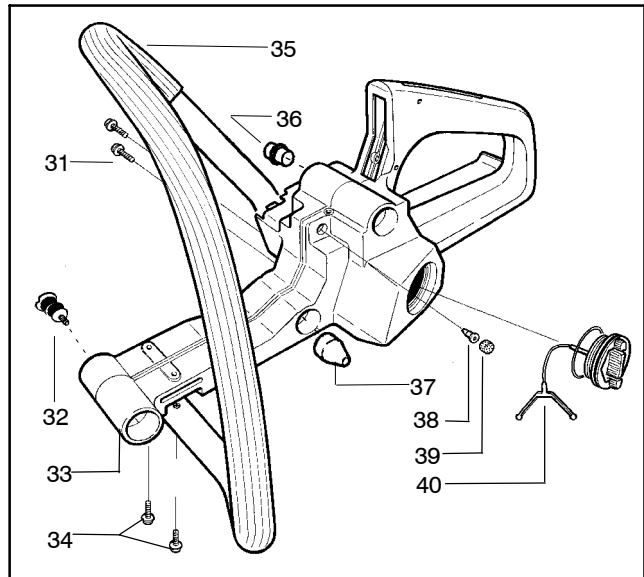

⚠ WARNING

All repairs, adjustments and maintenance not described in the Operator's Manual must be performed by qualified service personnel.

Ref.	Part No.	Description	Ref.	Part No.	Description	Ref.	Part No.	Description
1	530071968	Kit-Fan Hsg / Starter (Incl. 2, 3, 4, 5, 6, 7, 8, 9, 10, 11,)	13	530015892	Screw	26	530029860	Pin
2	530071966	Kit-Starter EPS (Incl. 5,6,7,8)	14	545005219	Decal-Fan Housing	27	530029861	Spring
3	530150318	Handle-Starter	15	530071967	Kit-EPS ignition (Incl. 18, 19, 23)	28	530069587	Kit - Throttle Trigger
4	530069232	Kit-Rope	16	530403257	Assy-Leadwire	29	530069247	Kit - Fuel line
5	530021179	Screw-shoulder	17	530015896	Screw	30	530014497	Assy.- Fuel Pickup
6	530059677	Hub	18	503717901	Switch-Ignition	31	530015940	Screw
7	530021180	Spring-EPS	19	530059637	Assy.-Flywheel	32	530029870	Element - AV Isolator
8	530016080	Screw	20	530015127	Washer-Flywheel	33	530055613	Assy. - Tank/Handle
9	530042095	Spring-Starter	21	530016134	Nut	34	530015843	Screw
10	530059959	Baffle-Air	22	545121901	Screw	35	530059961	Handle-Front
11	530059958	Assy-Fan Hsg. w/eyelet	23	545063901	Module - Ignition	36	530052439	Isolator-Front Handle
12	530015893	Screw	24	530029869	Wire - Throttle	37	530029984	Isolator
			25	530029863	Cap - Wire	38	530026119	Valve - Check
						39	530038264	Plug - Vent
						40	530071266	Kit-Assy. Fuel Cap

✓ = NEW PART NUMBER FOR THIS IPL   * = REFER TO THE SERVICE REFERENCE INDICATED FOR MORE INFORMATION. (LOCATED AT END OF IPL)
● = THESE PARTS ARE ILLUSTRATED FOR CLARITY. ORDER COMPLETE ASSEMBLY.