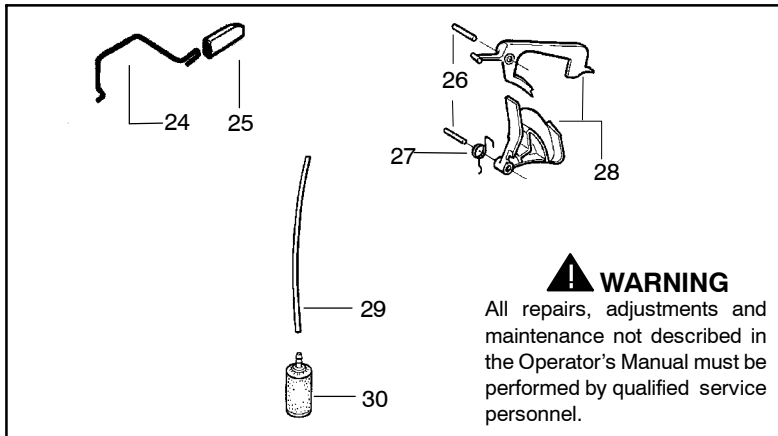

⚠ WARNING

All repairs, adjustments and maintenance not described in the Operator's Manual must be performed by qualified service personnel.

Ref.	Part No.	Description	Ref.	Part No.	Description	Ref.	Part No.	Description
1	530071968	Kit-Fan Hsg / Starter (Incl. 2, 3, 4, 5, 6, 7, 8, 9, 10, 11,)	13	530015892	Screw	26	530029860	Pin
2	530071966	Kit-Starter EPS (Incl. 5,6,7,8)	14	545005219	Decal-Fan Housing	27	530029861	Spring
3	530150318	Handle-Starter	15	530071967	Kit-EPS ignition (Incl. 18, 19, 23)	28	530069587	Kit - Throttle Trigger
4	530069232	Kit-Rope	16	530403257	Assy-Leadwire	29	530069247	Kit - Fuel line
5	530021179	Screw-shoulder	17	530015896	Screw	30	530014497	Assy.- Fuel Pickup
6	530059677	Hub	18	503717901	Switch-Ignition	31	530015940	Screw
7	530021180	Spring-EPS	19	530059637	Assy.-Flywheel	32	530029870	Element - AV Isolator
8	530016080	Screw	20	530015127	Washer-Flywheel	33	530055613	Assy. - Tank/Handle
9	530042095	Spring-Starter	21	530016134	Nut	34	530015843	Screw
10	530059959	Baffle-Air	22	545121901	Screw	35	530059961	Handle-Front
11	530059958	Assy-Fan Hsg. w/eyelet	23	545063901	Module - Ignition	36	530052439	Isolator-Front Handle
12	530015893	Screw	24	530029869	Wire - Throttle	37	530029984	Isolator
			25	530029863	Cap - Wire	38	530026119	Valve - Check
						39	530038264	Plug - Vent
						40	530071266	Kit-Assy. Fuel Cap

✓ = NEW PART NUMBER FOR THIS IPL   * = REFER TO THE SERVICE REFERENCE INDICATED FOR MORE INFORMATION. (LOCATED AT END OF IPL)
● = THESE PARTS ARE ILLUSTRATED FOR CLARITY. ORDER COMPLETE ASSEMBLY.