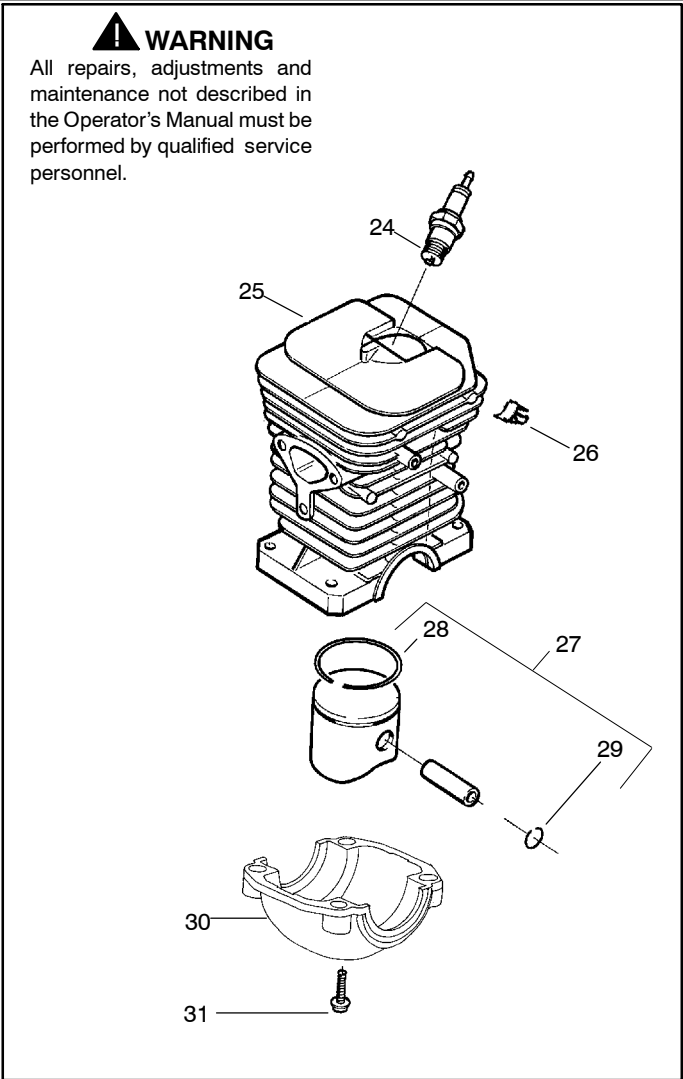

137

Spare parts
Ersatzteile
Pièces détachées
Reserve onderdelen
Repuestos
Reservdelar

Ref.	Part No.	Description	Ref.	Part No.	Description
1	530071348	Kit- Lever & Link Assy. (Incl. 5,13)	26	530015696	Clip - High Tension Lead
2	530029879	Pin-Pivot	27	530069944	Kit-Piston (36cc) (Includes pin and 28, 29)
3	530015915	Pin-Link	28	530029805	Ring-Piston (36cc)
4	530015911	Screw	29	530015697	Piston Pin Retainer
5	530054741	Assy-Front Link	30	530049794	Cap-Crankcase
6	545137301	Spring-Chain Brake	31	530015897	Screw
7	530024419	Retainer			Not Shown
8	530016384	Screw			
9	530056531	Journal-Right			
10	530029881	Journal-Left			
11	530015910	Spring-Handguard			
12	530015913	Pin-Spring			
13	545137401	Band-Brake			
14	530054802	Assy-Chain Brake (Incl. 1,2,3,4,5,6,7,8,9,10,11,12,13,15,16,17,18,19,20,21)			
15	530029878	Spring-Position			
16	530049483	Cover-Clutch	530031135		Scrench
17	530015826	Pin-Bar Adjusting	530047839		Decal-Warning
18	530038593	Retainer			
19	530016110	Screw-Bar Adjusting			
20	530053035	Cover-Chain Brake Spring			
21	530015911	Screw			
22	530016154	Screw			
23	530059960	Shield-Cylinder			
24	952030150	Spark Plug (RCJ-7Y)			
25	530069940	Kit-Cylinder (36cc) (incl.#29 pg. 1 & #23 pg. 2)			