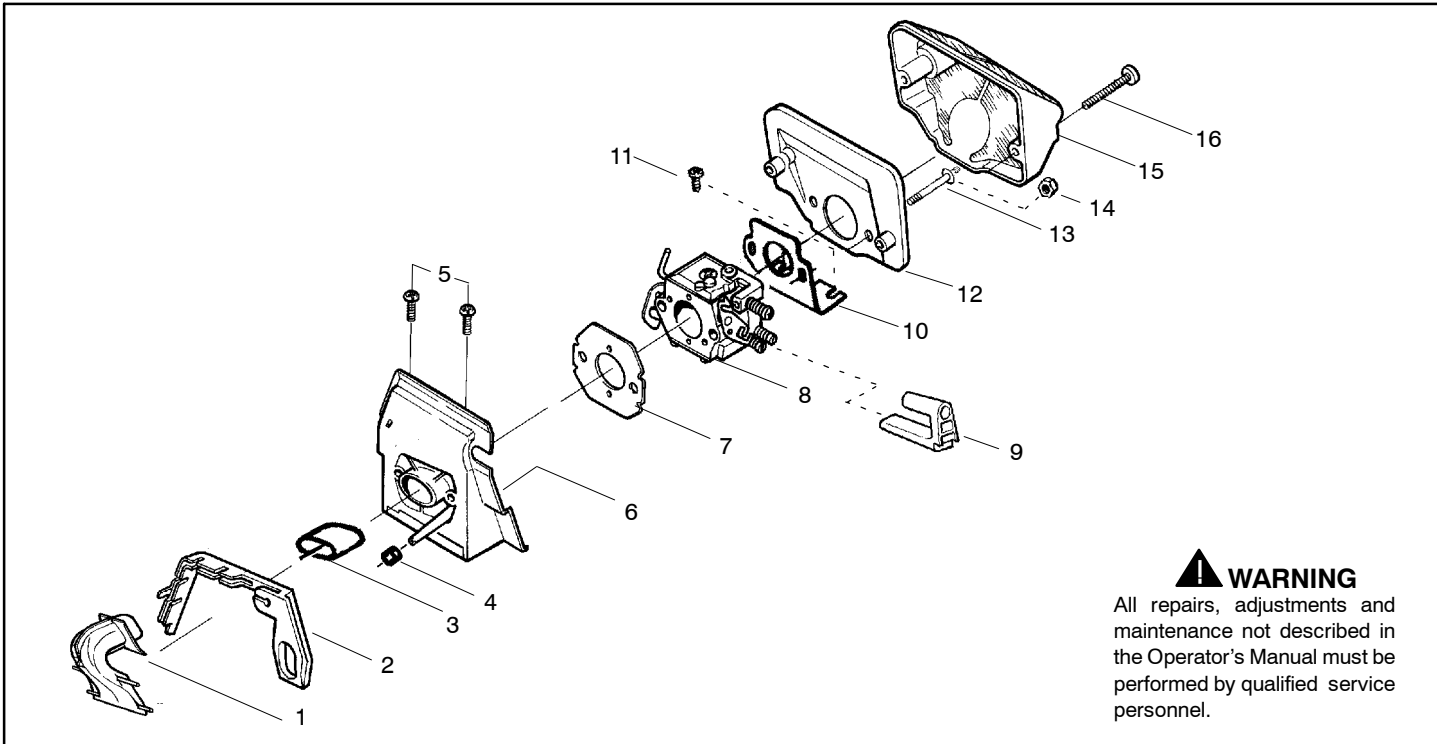

⚠ WARNING

All repairs, adjustments and maintenance not described in the Operator's Manual must be performed by qualified service personnel.