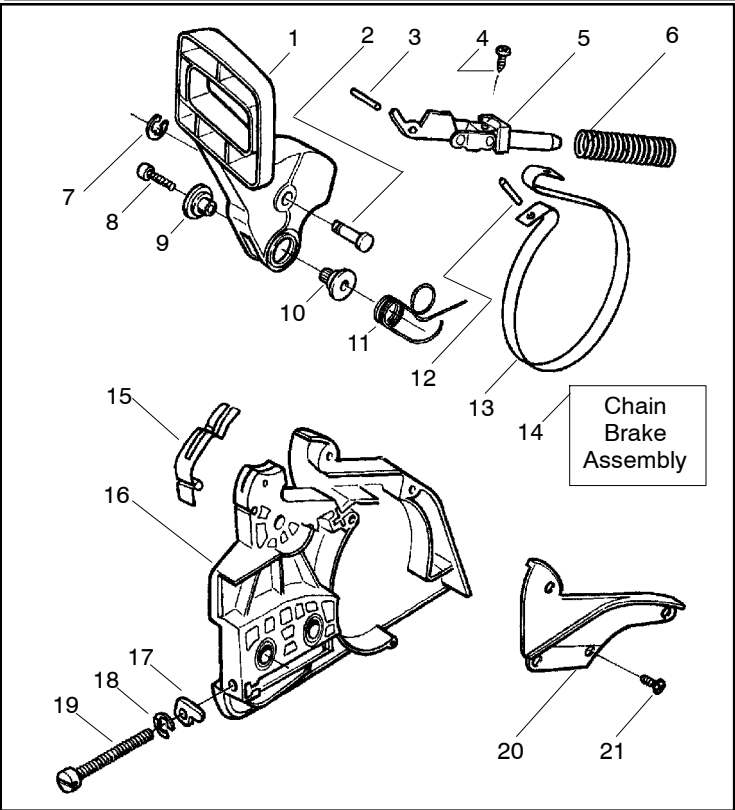

137

Spare parts
Ersatzteile
Pièces détachées
Reserve onderdelen
Repuestos
Reservdelar

Ref.	Part No.	Description	Ref.	Part No.	Description
1	530071348	Kit- Lever & Link Assy. (Incl. 5,13)	26	530015696	Clip - High Tension Lead
2	530029879	Pin-Pivot	27	530069944	Kit-Piston (36cc) (Includes pin and 28, 29)
3	530015915	Pin-Link	28	530029805	Ring-Piston (36cc)
4	530015911	Screw	29	530015697	Piston Pin Retainer
5	530054741	Assy-Front Link	30	530049794	Cap-Crankcase
6	545137301	Spring-Chain Brake	31	530015897	Screw
7	530024419	Retainer			Not Shown
8	530016384	Screw			
9	530056531	Journal-Right			
10	530029881	Journal-Left			
11	530015910	Spring-Handguard			
12	530015913	Pin-Spring			
13	545137401	Band-Brake			
14	530054802	Assy-Chain Brake (Incl. 1,2,3,4,5,6,7,8,9,10,11,12,13,15,16,17,18,19,20,21)			
15	530029878	Spring-Position			
16	530049483	Cover-Clutch	530031135		Scrench
17	530015826	Pin-Bar Adjusting	530047839		Decal-Warning
18	530038593	Retainer			
19	530016110	Screw-Bar Adjusting			
20	530053035	Cover-Chain Brake Spring			
21	530015911	Screw			
22	530016154	Screw			
23	530059960	Shield-Cylinder			
24	952030150	Spark Plug (RCJ-7Y)			
25	530069940	Kit-Cylinder (36cc) (incl.#29 pg. 1 & #23 pg. 2)			