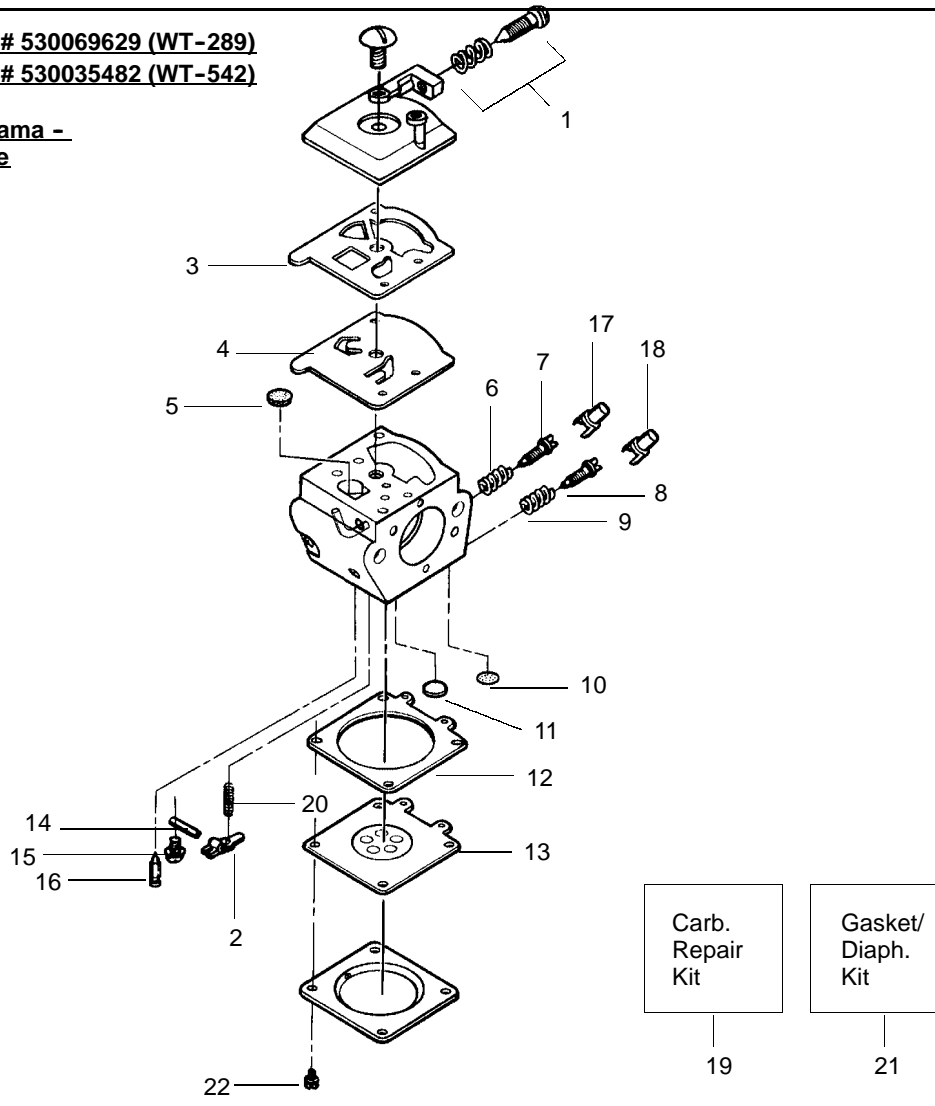

Carburetor Assembly # 530069629 (WT-289)
Carburetor Assembly # 530035482 (WT-542)

Carburetor CIQ-W6 Zama -
See Service Reference

Ref.	Part No.	Description	Ref.	Part No.	Description
1.	530035296	Idle Adv. Screw Kit	19.	-	Carburetor Repair Kit (Incl. 3-5 & 10-18)
2.	530035031	Metering Lever		530069826	Walbro
3.	530035164	Fuel Pump Gasket		530035269	Zama
4.	530035166	Fuel Pump Diaphragm	20.	530035188	Metering Lever Spring
5.	507432582	Fuel Inlet Screen	21.	-	Gasket/Diaphragm Kit (Incl. 3, 4, 12 & 13)
6.	530035293	Needle Spring (Low Speed)		530069844	Walbro
7.	530035281	Low Speed Needle		530035270	Zama
8.	530037259	High Speed Needle	22.	530035021	Metering Cover Screw Ass'y
9.	530035295	Needle Spring (High Speed)		Not Shown	
10.	530035162	Welch Plug (5/16)		530031157	Limiter Cap Removal Tool
11.	530035225	Cup Plug		530031161	Limiter Cap Insertion Tool
12.	530035165	Metering Diaphragm Gasket		Zama Carburetor Service Reference	
13.	530035014	Metering Diaphragm		*****	If replacing the complete Zama Carburetor, it is not serviceable; you will need to order # 530069629 Walbro Carburetor Ass'y.
14.	530035028	Metering Lever Pin			
15.	530035016	Metering Lever Pin Screw			
16.	530035106	Inlet Needle Valve			
17.	530038318	Limiter Cap High			
18.	530038317	Limiter Cap Low