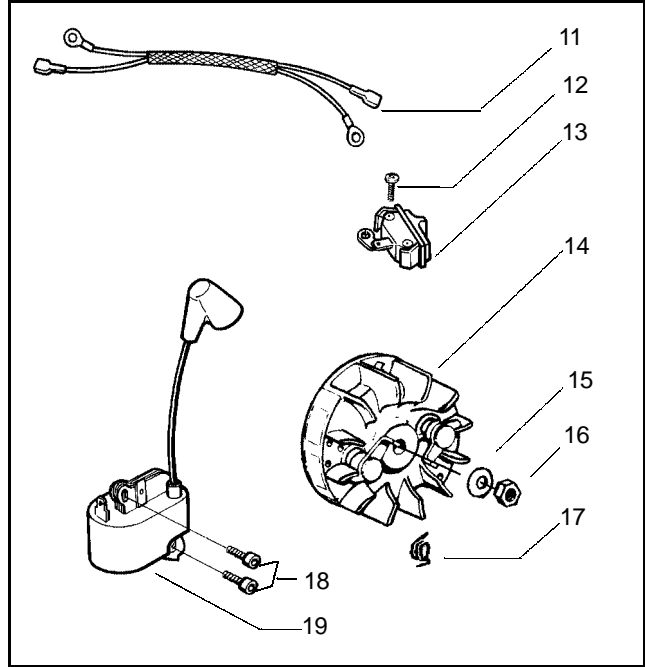

**** Please refer to service information on last page for carburetor information.

Ref.	Part No.	Description	Ref.	Part No.	Description
1	530014949	Clutch Assembly (incl. 2)	18	530052440	Tube-Oil Vent
2	530094188	Spring - Clutch	19	530015896	Screw (optional)
3	530015611	Clutch Washer	20	530047855	Bar Plate
4	530069342	Clutch Drum w/Bearing Ass'y.	21	530015937	Screw
5	530069316	Drum, Adapt. & Bearing Kit (incl. 6 & 7)	22	530029850	Chain Catcher
6	530032119	Clutch Bearing	23	530015917	Nut
7	530028650	Rim-Floating (.325)	24	530019228	Gasket
8	530015907	Thrust Washer	25	530036043	Bar Stud Plate
9	530015896	Screw	26	530015877	Bar Bolt
10	530029835	Oil Pump Housing	27	530015893	Screw
11	530029838	Plunger & Gear Assembly	28	530052428	Cover
12	530029833	Oil Pump Worm	29	530029831	Choke Lever
13	530019174	Oil Seal	30	530029830	Grommet
14	530029834	Oil Pump Barrel	31	530015922	Type "U" Speed Nut
15	530014776	Oil Pick-Up and Screen Assembly	32	530029800	Baffle Plate
16	530014410	Oil Pump Assembly (Includes 10,11 & 14)	33	530016037	Screw
17	530069942	Kit - Chassis Ass'y.	34	501765602	Assy.- Oil Tank Cap