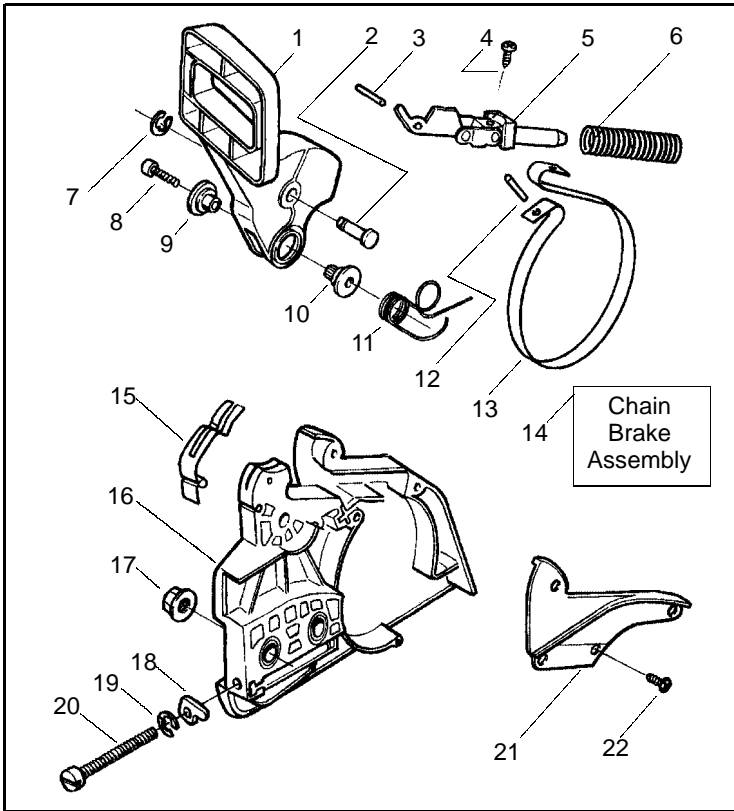

Ref.	Part No.	Description	Ref.	Part No.	Description
1	530071348	Actuating Lever	28	530037652	Heat Insulator
2	530029879	Pivot Pin	29	530037640	Muffler-Plate
3	720123300	Straight Pin	30	530019205	Muffler Gasket
4	503212810	Screw	31	-	Piston Kit (Includes pin and 32,33,34)
5	530054741	Front Link Ass'y.		530069944	(136)
6	501875401	Chain Brake Spring		530069454	(141)
7	530038593	Retainer	32	-	Piston Ring
8	530015914	Screw		530029805	(136)
9	501768001	Right Pivot Sleeve		530029982	(141)
10	501768101	Left Pivot Sleeve	33	530032117	Piston Pin Bearing
11	530015910	Handguard Spring	34	530015697	Piston Pin Retainer
12	721425250	Pin	35	530049794	Cap-Crankcase
13	530052232	Brake Band	36	530015897	Screw
14	530054802	Chain Brake Assembly			
15	530029878	Position Spring			
16	530049483	Clutch Cover			
17	530015917	Nut-Bar			
18	530015826	Bar Adjusting Pin			
19	530038593	Retainer			
20	530016110	Screw-Bar Adjusting			
21	530053035	Chain Brake Spring Cover			
22	503212810	Screw			
23	530016154	Screw			
24	530047609	Cylinder Shield Ass'y.			
25	530015696	Clip			
26	952030150	Spark Plug (RCJ-7Y)			
27	-	Kit-Cylinder (incl.#35)			
	530069940	(136)			
	530069941	(141)			
				Not Shown	
				530031135	Scrench
				530031136	Worm Gear Puller
				530031112	Clutch Ass'y. Tool
				530029887	Kickback Decal
				530037912	Scabbard