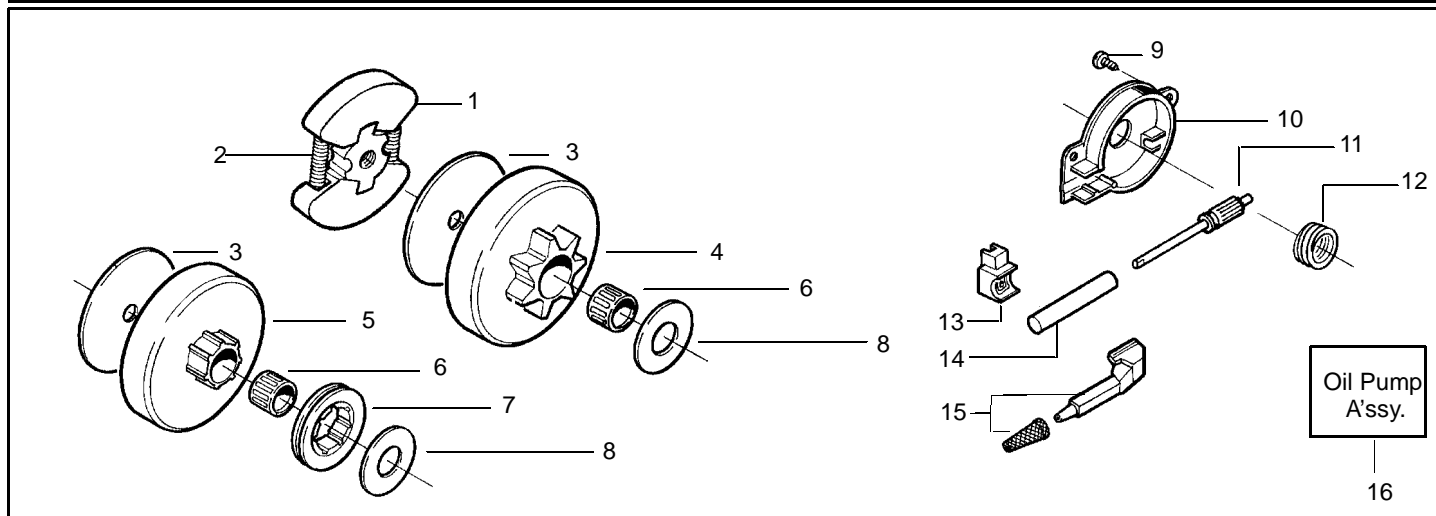

**** Please refer to service information on last page for carburetor information.

Ref.	Part No.	Description	Ref.	Part No.	Description
1	530014949	Clutch Assembly (incl. 2)	18	530052440	Tube-Oil Vent
2	530094188	Spring - Clutch	19	530015896	Screw (optional)
3	530015611	Clutch Washer	20	530047855	Bar Plate
4	530069342	Clutch Drum w/Bearing Ass'y.	21	530015937	Screw
5	530069316	Drum, Adapt. & Bearing Kit (incl. 6 & 7)	22	530029850	Chain Catcher
6	530032119	Clutch Bearing	23	530015917	Nut
7	530028650	Rim-Floating (.325)	24	530019228	Gasket
8	530015907	Thrust Washer	25	530036043	Bar Stud Plate
9	530015896	Screw	26	530015877	Bar Bolt
10	530029835	Oil Pump Housing	27	530015893	Screw
11	530029838	Plunger & Gear Assembly	28	530052428	Cover
12	530029833	Oil Pump Worm	29	530029831	Choke Lever
13	530019174	Oil Seal	30	530029830	Grommet
14	530029834	Oil Pump Barrel	31	530015922	Type "U" Speed Nut
15	530014776	Oil Pick-Up and Screen Assembly	32	530029800	Baffle Plate
16	530014410	Oil Pump Assembly (Includes 10,11 & 14)	33	530016037	Screw
17	530069942	Kit - Chassis Ass'y.	34	501765602	Assy.- Oil Tank Cap