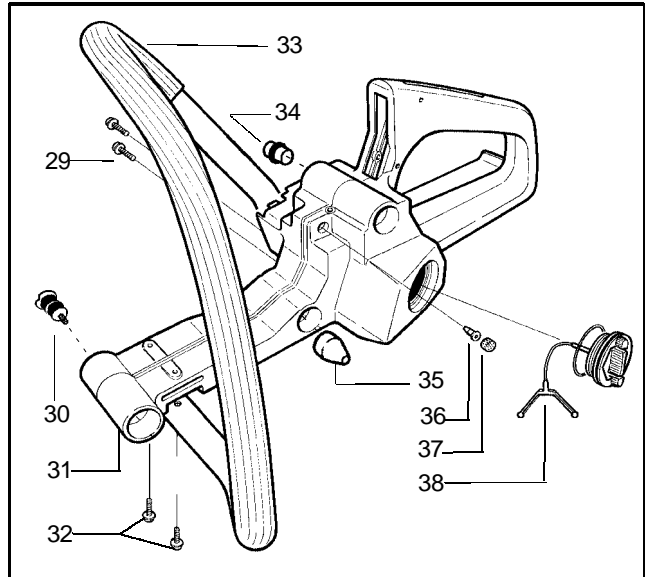

Ref.	Part No.	Description	Ref.	Part No.	Description	Ref.	Part No.	Description
1	530038491	Starter Handle	12	530015896	Screw	25	530014497	Assy. Fuel Pickup Kit - Throttle Trigger
2	530069232	Rope Kit	13	503717901	Ignition Switch	26	530069587	Kit - Throttle Trigger
3	530015920	Screw	14	530039147	Assy. Flywheel (incl.16)	27	530015906	Screw
4	530016080	Screw	15	530015127	Flywheel Washer	28	530014381	Assy. Spike
5	530069313	Starter-Pulley Kit	16	530016071	Nut	29	530015940	Screw
6	501763101	Recoil Spring	17	530023817	Spring -Starter Dog	30	501628701	Isolator
7	530047599	Fan Housing Assembly	18	530015895	Screw	31	530052446	Assy. -Tank/Handle
8	530015892	Screw	19	530039143	Module - Ignition	32	530015906	Screw
9	530015893	Screw	20	530029869	Wire - Throttle	33	530049876	Handle-Front
10	---	Decal -Model	21	530029863	Cap - Wire	34	530052439	Isolator - Limiter
	530053459	136	22	530029860	Pin	35	530029984	Isolator Bumper
	530053460	141	23	530029861	Spring	36	530026119	Valve - Check
11	530403257	Leadwire Harness Ass'y.	24	530069247	Kit - Fuel line	37	530029868	Plug - Vent
						38	501819602	Assy. Fuel Cap