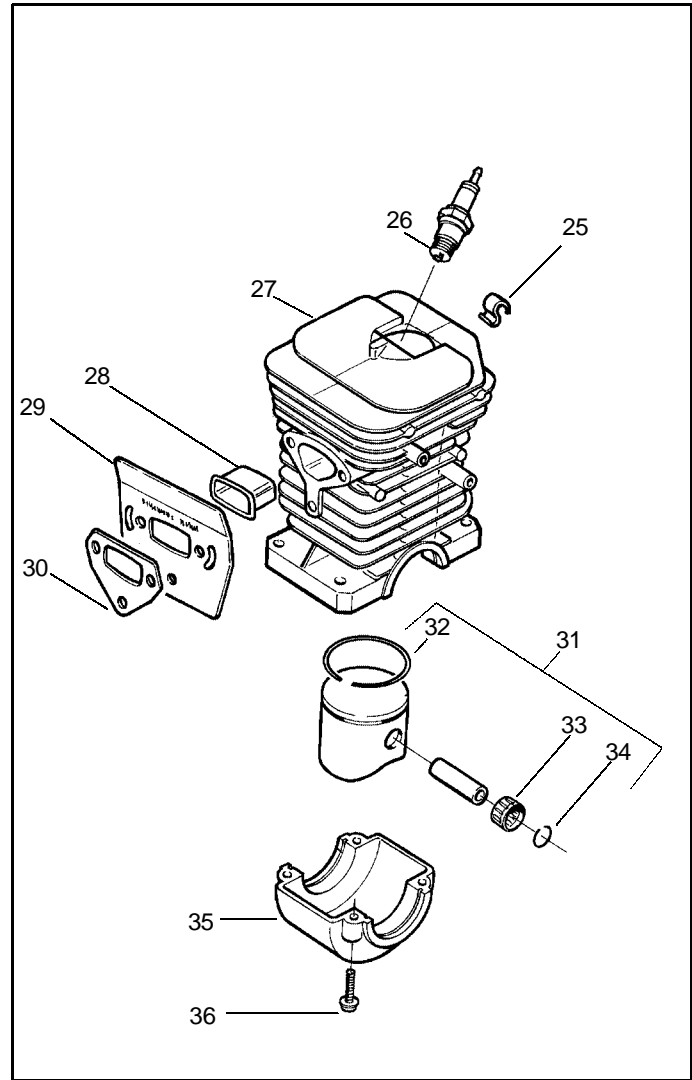

PARTS LIST NO. 106-232761		HUSQVARNA PARTS LIST	MODEL(s) 136 & 141
DATE 5/30/01	Replaces 106-232761 - 12/12/00		PAGE NO. 1
Note: Illustration may differ from actual model due to design changes			

Ref.	Part No.	Description	Ref.	Part No.	Description
1	530071348	Actuating Lever	28	530037652	Heat Insulator
2	530029879	Pivot Pin	29	530037640	Muffler-Plate
3	720123300	Straight Pin	30	530019205	Muffler Gasket
4	503212810	Screw	31	-	Piston Kit (Includes pin and 32,33,34)
5	530054741	Front Link Ass'y.		530069944	(136)
6	501875401	Chain Brake Spring		530069454	(141)
7	530038593	Retainer	32	-	Piston Ring
8	530015914	Screw		530029805	(136)
9	501768001	Right Pivot Sleeve		530029982	(141)
10	501768101	Left Pivot Sleeve	33	530032117	Piston Pin Bearing
11	530015910	Handguard Spring	34	530015697	Piston Pin Retainer
12	721425250	Pin	35	530049794	Cap-Crankcase
13	530052232	Brake Band	36	530015897	Screw
14	530054802	Chain Brake Assembly			
15	530029878	Position Spring			
16	530049483	Clutch Cover			
17	530015917	Nut-Bar			
18	530015826	Bar Adjusting Pin			
19	530038593	Retainer			
20	530016110	Screw-Bar Adjusting			
21	530053035	Chain Brake Spring Cover			
22	503212810	Screw			
23	530016154	Screw			
24	530047609	Cylinder Shield Ass'y.			
25	530015696	Clip			
26	952030150	Spark Plug (RCJ-7Y)			
27	-	Kit-Cylinder (incl.#35)			
	530069940	(136)			
	530069941	(141)			
				Not Shown	
				530031135	Scrench
				530031136	Worm Gear Puller
				530031112	Clutch Ass'y. Tool
				530029887	Kickback Decal
				530037912	Scabbard