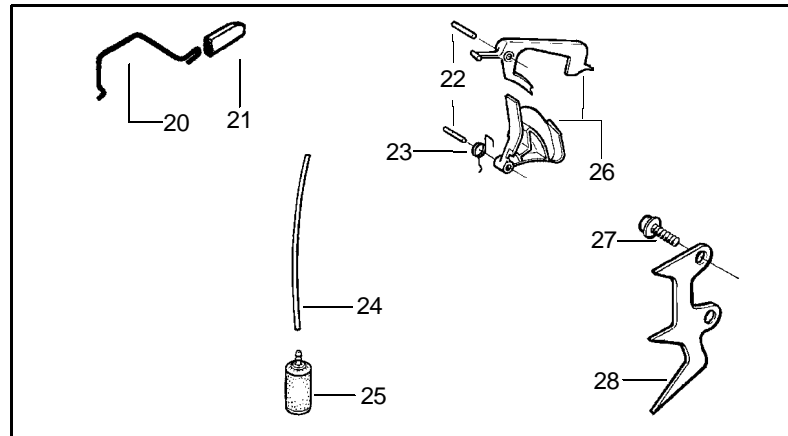

Ref.	Part No.	Description	Ref.	Part No.	Description	Ref.	Part No.	Description
1	530038491	Starter Handle	12	530015896	Screw	25	530014497	Assy. Fuel Pickup Kit - Throttle Trigger
2	530069232	Rope Kit	13	503717901	Ignition Switch	26	530069587	Kit - Throttle Trigger
3	530015920	Screw	14	530039147	Assy. Flywheel (incl.16)	27	530015906	Screw
4	530016080	Screw	15	530015127	Flywheel Washer	28	530014381	Assy. Spike
5	530069313	Starter-Pulley Kit	16	530016071	Nut	29	530015940	Screw
6	501763101	Recoil Spring	17	530023817	Spring -Starter Dog	30	501628701	Isolator
7	530047599	Fan Housing Assembly	18	530015895	Screw	31	530052446	Assy. -Tank/Handle
8	530015892	Screw	19	530039143	Module - Ignition	32	530015906	Screw
9	530015893	Screw	20	530029869	Wire - Throttle	33	530049876	Handle-Front
10	---	Decal -Model	21	530029863	Cap - Wire	34	530052439	Isolator - Limiter
	530053459	136	22	530029860	Pin	35	530029984	Isolator Bumper
	530053460	141	23	530029861	Spring	36	530026119	Valve - Check
11	530403257	Leadwire Harness Ass'y.	24	530069247	Kit - Fuel line	37	530029868	Plug - Vent
						38	501819602	Assy. Fuel Cap