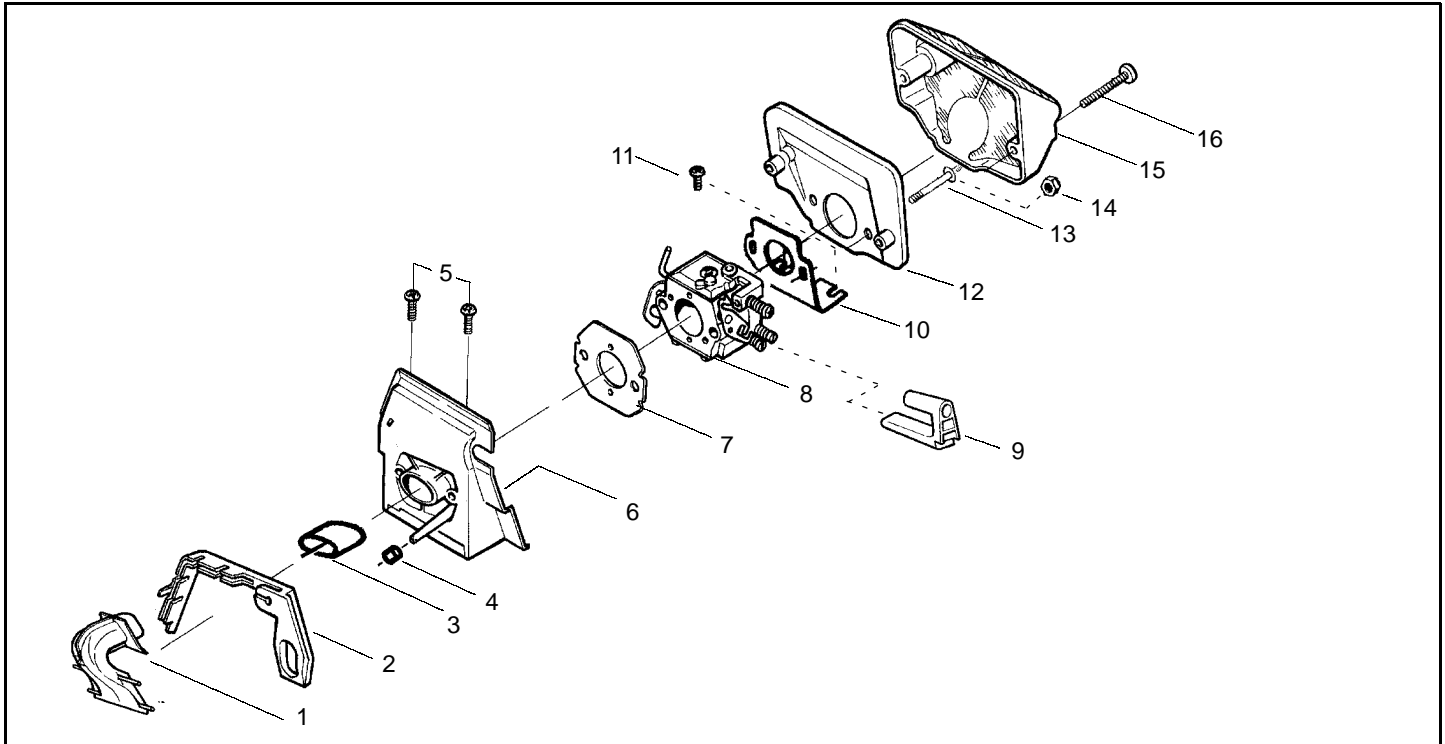

PARTS LIST NO. 106-232761		HUSQVARNA PARTS LIST	MODEL(s) 136 & 141
DATE 5/30/01	Replaces 106-232761 - 12/12/00		PAGE NO. 2
Note: Illustration may differ from actual model due to design changes			

Ref.	Part No.	Description	Ref.	Part No.	Description
1	530029813	Turbo Air Cleaner Assembly	13	530015968	Stud - Carb.
2	530019203	Seal - Turbo Clean	14	530016008	Nut
3	530029814	Intake Sleeve	15	530029811	Air-Filter - Top
4	530053435	Impulse Seal	16	530015899	Screw
5	530015814	Screw	17	530016044	Screw
6	530037465	Adapter - Carb.	18	530069415	Muffler Kit (Includes 17,19,20,21 & 22)
7	530019172	Carburetor Gasket	19	530037254	Muffler Cover
8	----	Carburetor	20	530029810	Spark Arrestor Screen
	****	Zama - C1Q-w6	21	530037246	Muffler Diffuser
	530035482	WT-542 (Walbro)	22	530037251	Muffler Body
	530069629	WT-289 (Walbro)	23	530015902	Muffler Bolt
9	530037466	Grommet-Final	24	530019259	Assy. -Bearing and Seal
10	530047767	Plate - Support	25	530032117	Piston Pin Bearing
11	530015896	Screw	26	530029794	Crankshaft & Rod Assembly
12	530036582	Air Filter - Bottom			

**** Please refer to service information on last page for carburetor information.