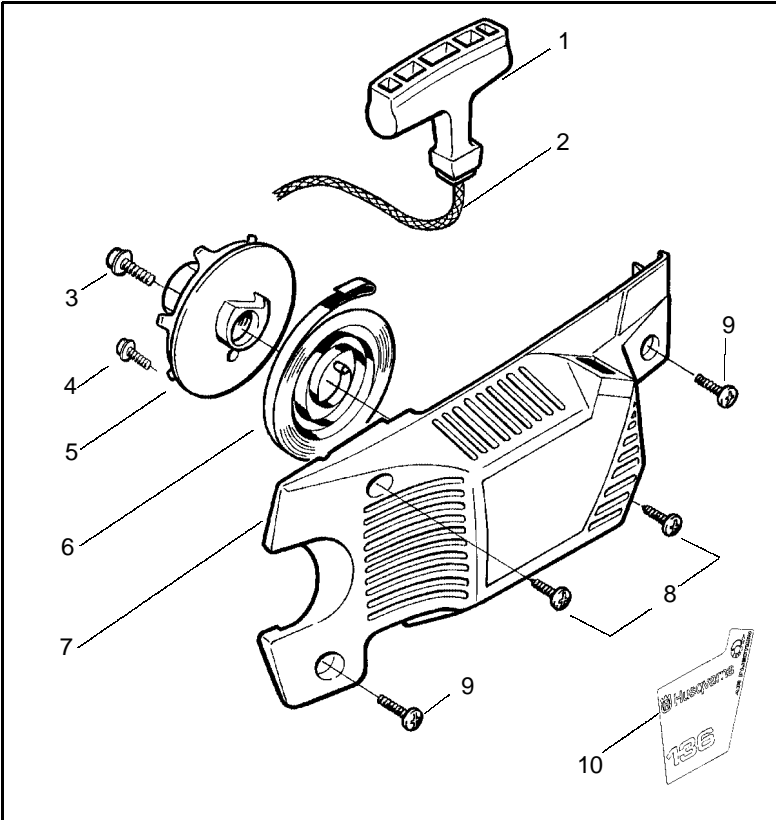

Ref.	Part No.	Description	Ref.	Part No.	Description	Ref.	Part No.	Description
1	530038491	Starter Handle	12	530015896	Screw	25	530014497	Assy. Fuel Pickup Kit - Throttle Trigger
2	530069232	Rope Kit	13	503717901	Ignition Switch	26	530069587	Kit - Throttle Trigger
3	530015920	Screw	14	530039147	Assy. Flywheel (incl.16)	27	530015906	Screw
4	530016080	Screw	15	530015127	Flywheel Washer	28	530014381	Assy. Spike
5	530069313	Starter-Pulley Kit	16	530016071	Nut	29	530015940	Screw
6	501763101	Recoil Spring	17	530023817	Spring -Starter Dog	30	501628701	Isolator
7	530047599	Fan Housing Assembly	18	530015895	Screw	31	530052446	Assy. -Tank/Handle
8	530015892	Screw	19	530039143	Module - Ignition	32	530015906	Screw
9	530015893	Screw	20	530029869	Wire - Throttle	33	530049876	Handle-Front
10	---	Decal -Model	21	530029863	Cap - Wire	34	530052439	Isolator - Limiter
	530053459	136	22	530029860	Pin	35	530029984	Isolator Bumper
	530053460	141	23	530029861	Spring	36	530026119	Valve - Check
11	530403257	Leadwire Harness Ass'y.	24	530069247	Kit - Fuel line	37	530029868	Plug - Vent
						38	501819602	Assy. Fuel Cap