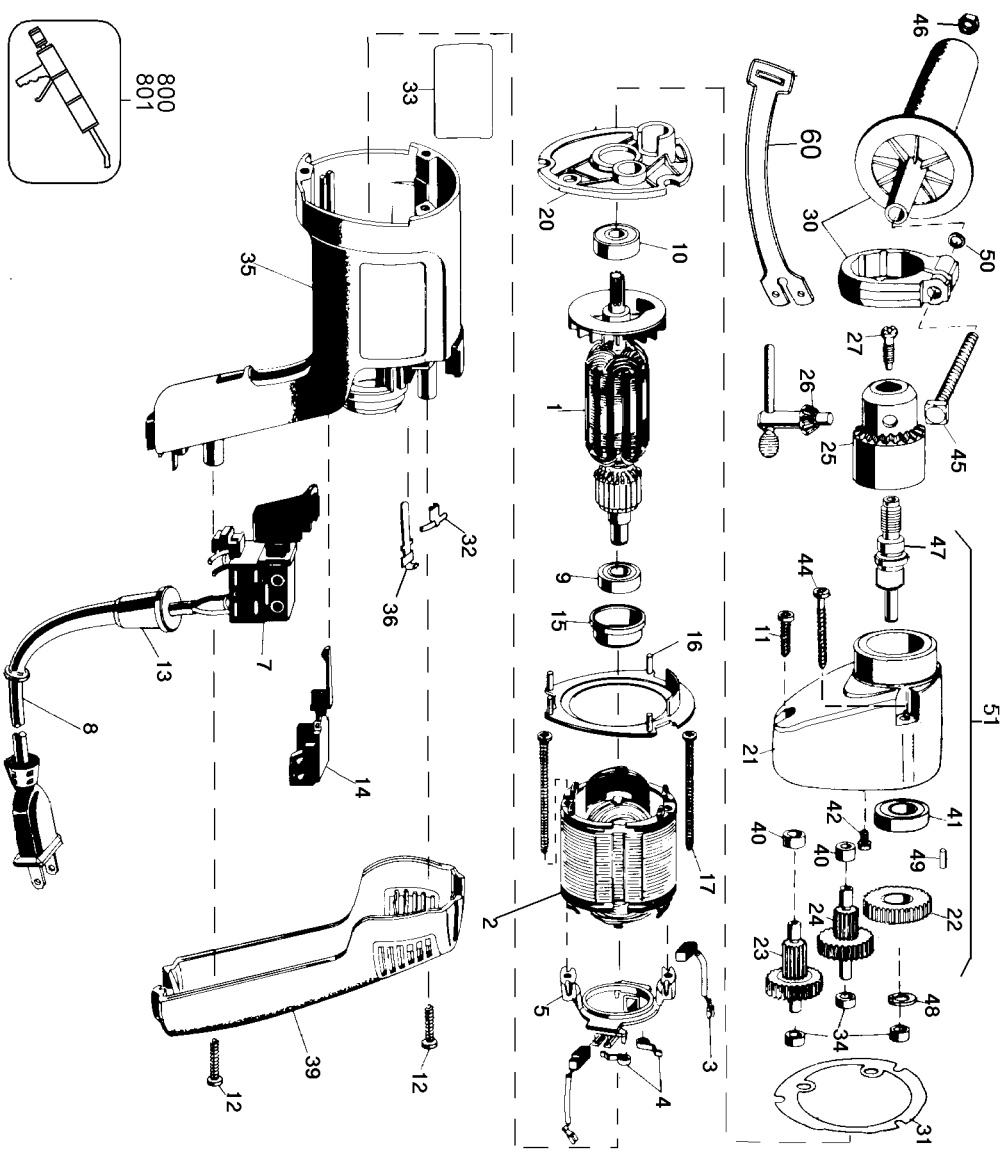

800
801

Parts List for 1312 Type 102

Item Number	Part Number	Description	Qty Required
1	000000-00	No Longer Available	1
2	000000-00	No Longer Available	1
3	143803-00	BRUSH & LEAD	2
4	445860-00	SPRING,BRUSH	2
5	449899-05	RING,BRUSH	1
7	286196-00	SWITCH	1
8	330072-98	CORD/8FT/18-2SJ	1
9	330003-04	BEARING,BALL	2
10	330003-04	BEARING,BALL	1
11	330019-16	SCREW	1
12	330019-13	SCREW,M4X19	2
13	330005-01	PROTECTOR,CORD	1
14	000000-00	No Longer Available	1
15	445217-02	SLEEVE	1
16	447866-00	BAFFLE,FAN	1
17	448269-00	SCREW	2
20	000000-00	No Longer Available	1
21	000000-00	No Longer Available	1
22	000000-00	No Longer Available	1
23	000000-00	No Longer Available	1
24	000000-00	No Longer Available	1
25	449644-00	CHUCK & KEY	1
26	330034-03	CHUCK KEY	1
27	448847-01	L.H. SCREW	1
30	000000-00	No Longer Available	1
31	386422-00	GASKET	1
32	000000-00	No Longer Available	2

Parts List for 1312 Type 102

Item Number	Part Number	Description	Qty Required
33	000000-00	No Longer Available	1
34	093128-00	NEEDLE BEARING	3
35	464231-00	CASE,FIELD	1
36	449192-00	TERMINAL	3
39	450594-03	COVER,HANDLE	1
40	330004-00	BEARING,NEEDLE	2
41	330003-09	BEARING,BALL	1
42	052819-00	SCREW	1
44	330019-18	SCREW,PLASTITE	2
45	448674-00	SCREW	1
46	2281-00	NUT	1
47	000000-00	No Longer Available	1
48	000000-00	No Longer Available	1
49	000000-00	No Longer Available	1
50	146652-00	WASHER, PLAIN	1
51	000000-00	No Longer Available	1
60	065288-01	CH KEY HOLDER	1
800	761995-01	GREASE, 6 OZ.	1
801	283484-01	GREASE,32 OZ.	1