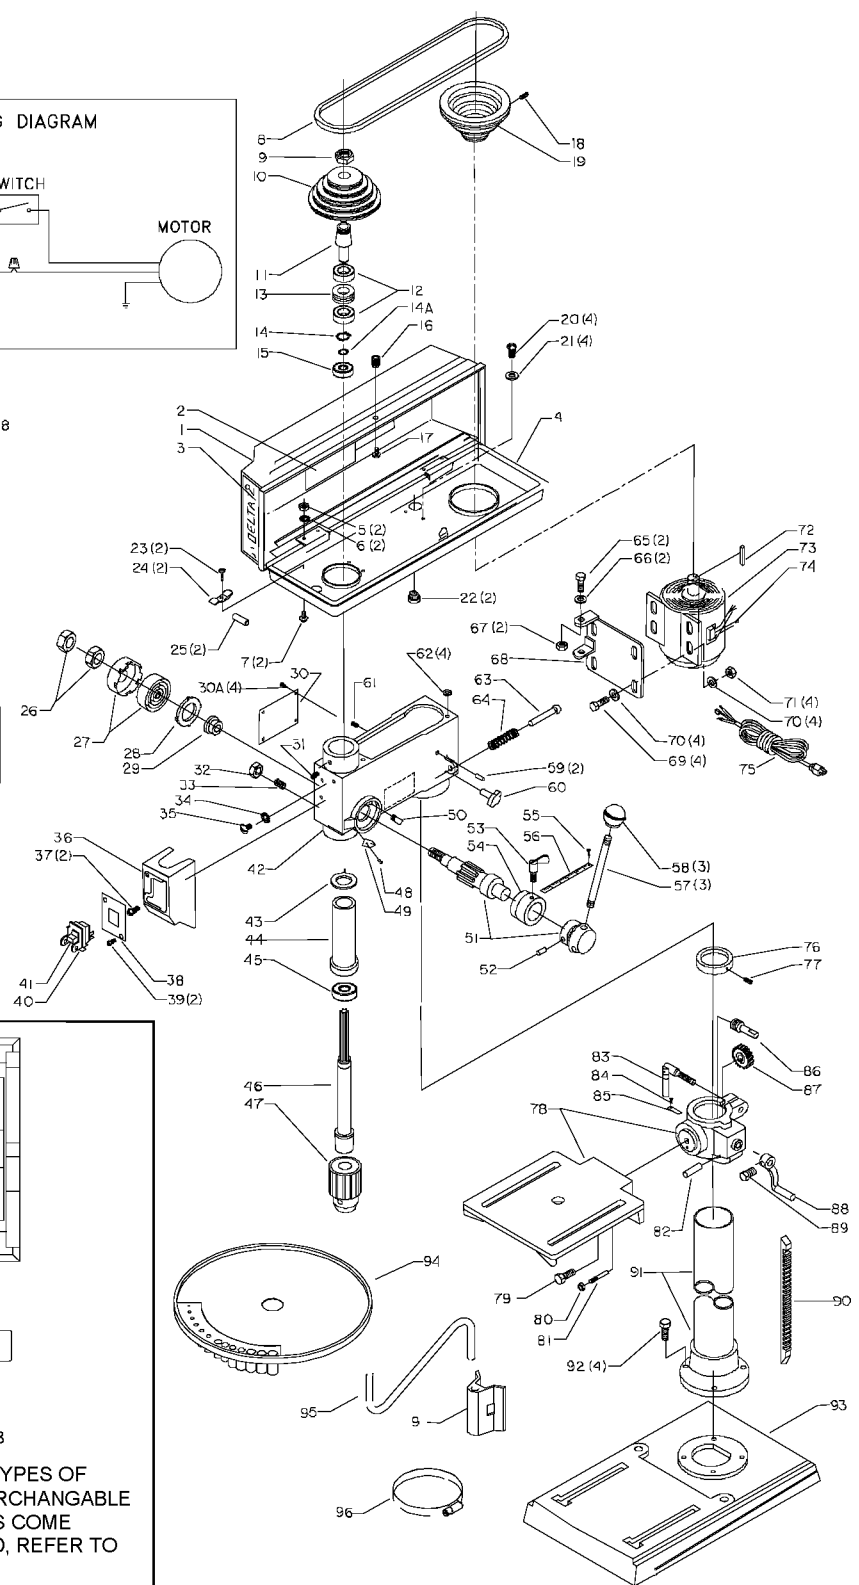

HARDWARE PACK