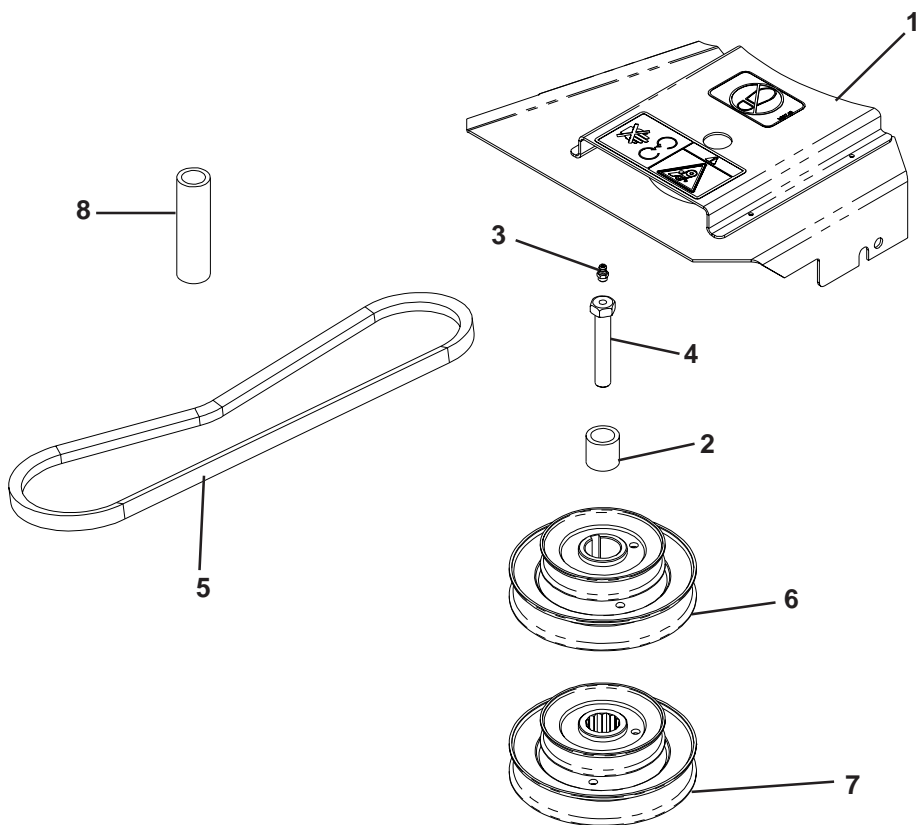

# DRIVE KIT ASSEMBLY

(539) 108960 - 42 INCH DECK

(539) 108961 - 48 INCH DECK

(539) 108962 - 52 INCH DECK

(539) 108963 - 61 INCH DECK

ITEM	PART NO.	QTY	DESCRIPTION
1	(539) 108950	1	42 SHIELD
	(539) 108953	1	48 SHIELD
	(539) 108958	1	52 SHIELD
	(539) 108959	1	61 SHIELD
2*	(539) 106739	1	SPACER
3	(539) 976998	1	ZERK
4	(539) 108951	1	HCS 7/16 X 2.5, SPEC.
5	(539) 106723	1	BELT-42
	(539) 106724	1	BELT-48
	(539) 106725	1	BELT-52
	(539) 106726	1	BELT-61
6	(539) 106744	1	STACKED SHEAVE 42-48
	(539) 106745	1	STACKED SHEAVE 52
	(539) 106746	1	STACKED SHEAVE 61
7	(539) 108946	1	DOUBLE HEX STACKED SHEAVE 42-48
	(539) 108947	1	DOUBLE HEX STACKED SHEAVE 52
	(539) 108948	1	DOUBLE HEX STACKED SHEAVE 61
8	(539) 106787	2	STOP - USED ON 42" & 48" ONLY

\*NOTE: ITEM 2 USED ON KEYED SHAFT ASSEMBLIES ONLY.