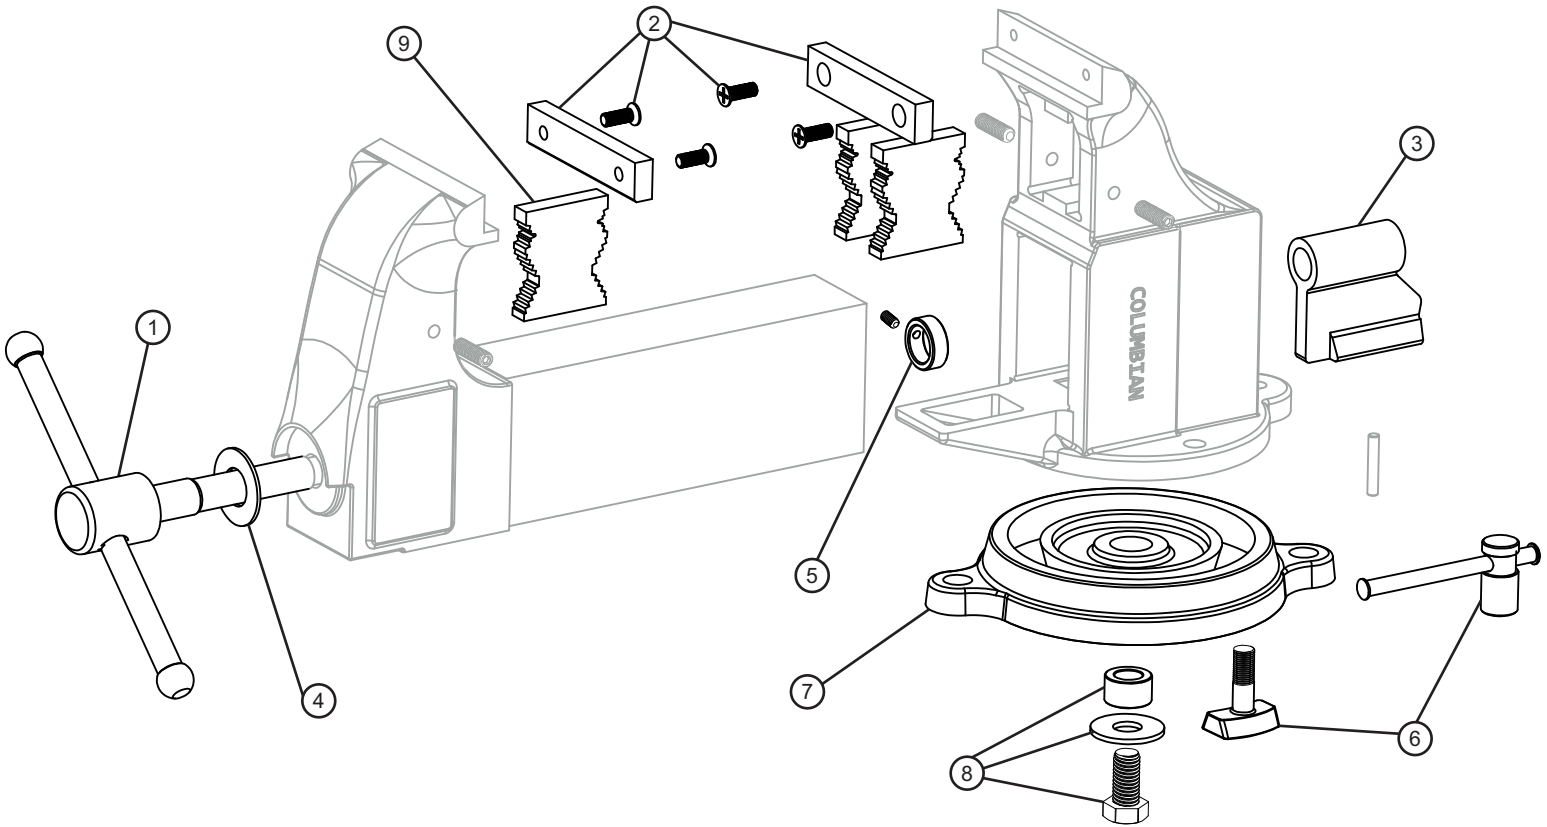

204 1/2M3 COMB PIPE VISE (87) - Parts Diagram

4-1/2" Jaw Width, 5" Jaw Opening, 5-3/8" Jaw Depth

Stock #: 10404 Model #: 204 1/2M3

#	Part	Description
1	10103S23	Spindle & Handle Assembly
2	10104S40	Serrated Jaw Inserts w/ Screws
3	10103S04	Spindle Nut
4	10103S24	Spindle Head Washer
5	10103S25	Collar & Set Screw
6	10203S51	Lock Nut & Bolt Assembly
7	10204S03	Swivel Base Plate
8	10203S50	Center Swivel Bolt Assembly
9	10404S46	Pipe Jaw (1 unit)