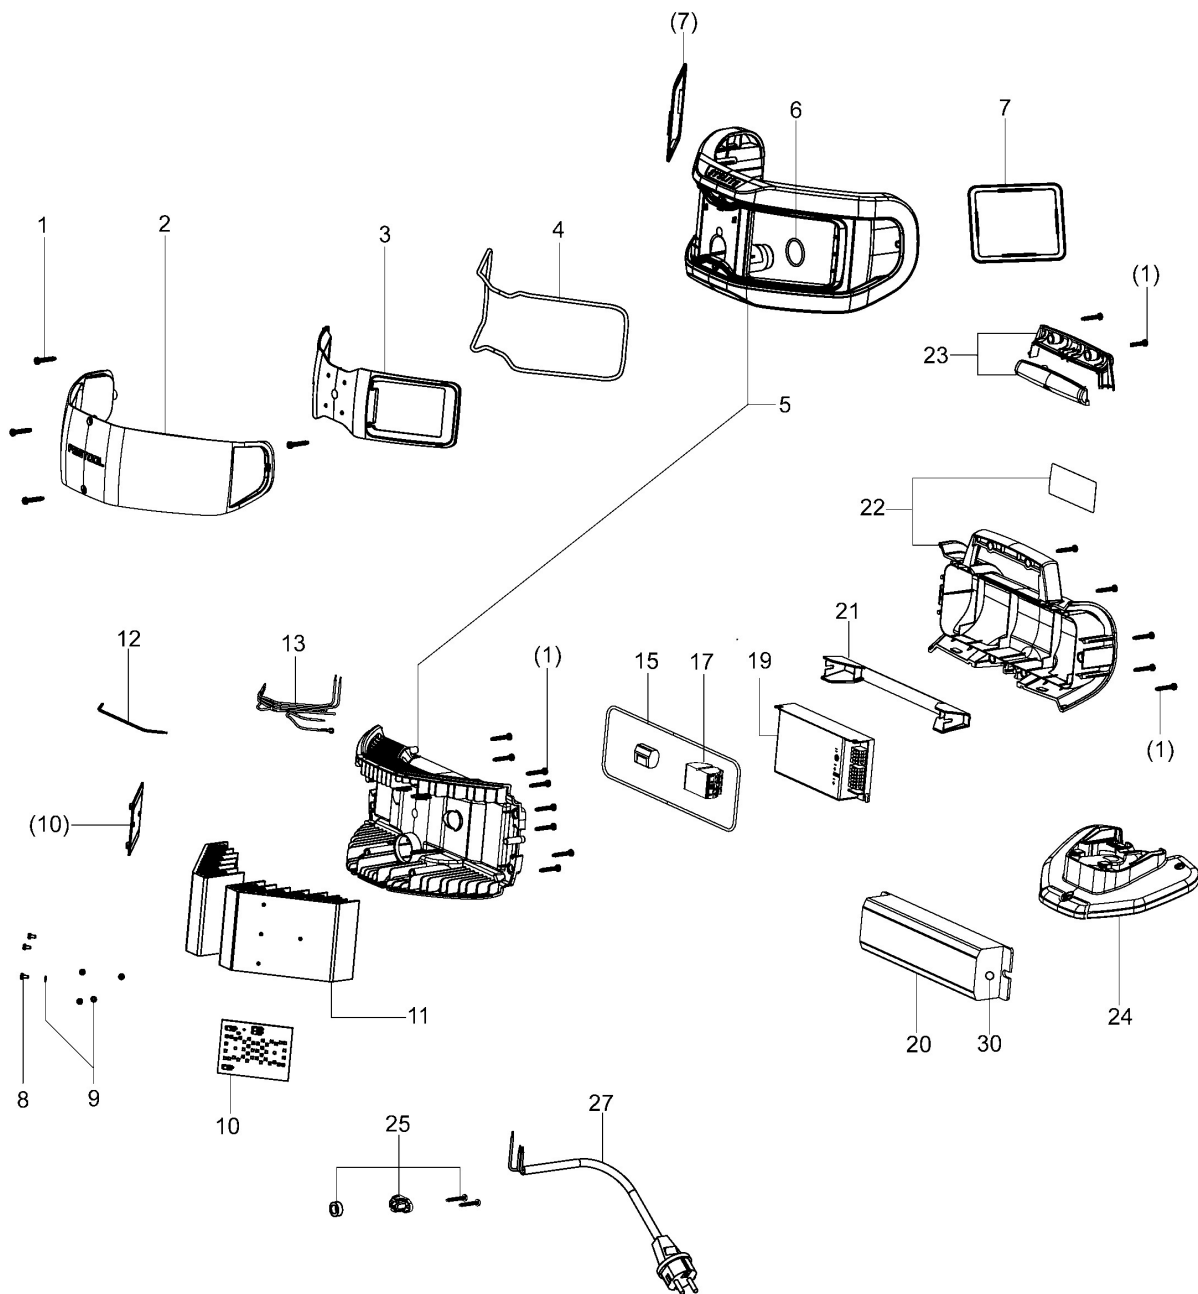

10016206 - DUO

<b>Pos</b>	<b>Part No.</b>	<b>Description</b>	<b>Quantity</b>
1	614772	Screw 4,0 x 25 mm	20
2	10012850	Lens	1
3	10015707	Reflector	1
4	10016850	Gasket	1
5	10017173	Housing	1
6	10016048	O-ring	1
7	10015929	Gasket	2
8	10015688	Screw	6
9	10015706	Tooth disc	2
10	204971	Electronic	2
11	10012856	Heat sink	2
12	706738	Flexible lead	1
15	10014088	Gasket	1
17	10016047	Terminal	1
20	710109	Electronic	1
22	200850	Hood	1
23	10017030	Grip	1
24	10015301	Support	1
25	201280	Terminal	1
27	767512	Mains cable	1
28	200153	Sticker	1
30	717362	Sticker	1