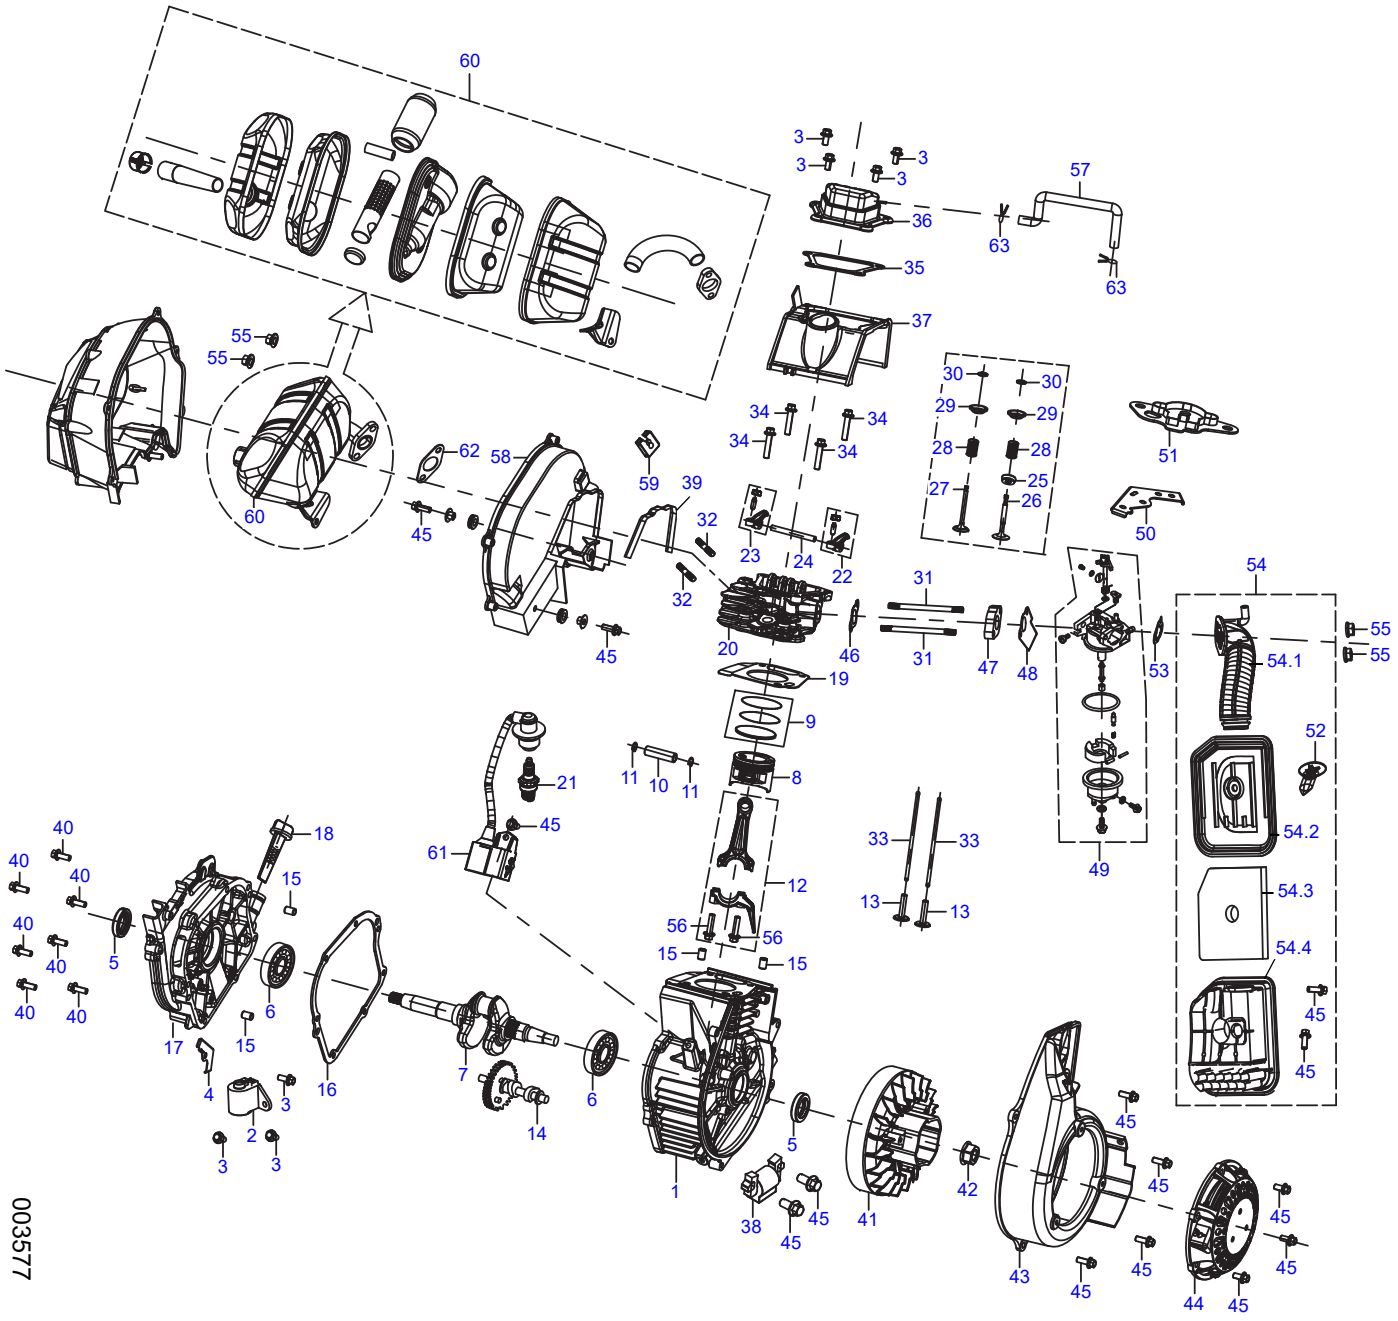

www.generac.com
1-888-GENERAC
(1-888-436-3722)

003577

Item	Part No.	Description	Qty.
1	10000006830	CRANKCASE	1
2	10000006814	OIL LEVEL SWITCH ASSEMBLY	1
3	10000004429	BOLT (M6X12)	7
4	10000007562	LINE PRESSING BLOCK	1
5	0071485SRV	OIL SEAL	2
6	10000006821	BALL BEARING	2
7	10000006729	CRANKSHAFT	1
8	10000006816	PISTON	1
9	10000006817	PISTON RING SET	1
10	10000006818	PISTON PIN	1
11	10000006783	PISTON CIRCLIP	2
12	10000006784	CONNECTING ROD ASSEMBLY	1
13	10000006819	VALVE TAPPET	2
14	10000006840	CAMSHAFT ASSEMBLY	1
15	10000006807	CRANKCASE DOWEL PIN	2
16	10000006808	CRANKCASE COVER GASKET	1
17	10000006841	CRANKCASE COVER ASSEMBLY	1
18	10000006842	DIPSTICK	1
19	10000006843	CYLINDER HEAD GASKET	1
20	10000006831	CYLINDER HEAD	1
21	10000006844	SPARK PLUG (M14X12)	1
22	10000006845	INTAKE ROCKER ARM ASSEMBLY	1
23	10000006850	EXHAUST ROCKER ARM ASSEMBLY	1
24	10000006822	ROCKER SHAFT	1
25	10000006846	INTAKE VALVE SPRING SEAT	1
26	10000006785	INTAKE VALVE	1
27	10000006847	EXHAUST VALVE	1
28	10000006786	VALVE SPRING	2
29	10000006852	VALVE SPRING SEAT	2
30	10000006823	VALVE KEEPERS	2
31	10000006824	INTAKE STUD BOLT	2
32	10000006825	EXHAUST STUD BOLT	2
33	10000006848	PUSHROD	2
34	10000006823	HEAD BOLT (M6X50)	4
35	0071492SRV	VALVE COVER GASKET	1
36	10000006854	VALVE COVER	1
37	10000006787	SHROUD	1
38	0071493SRV	IGNITION MAGNETO	1
39	10000006855	RUBBER SEAL	1
40	10000004488	BOLT (M6X20)	7