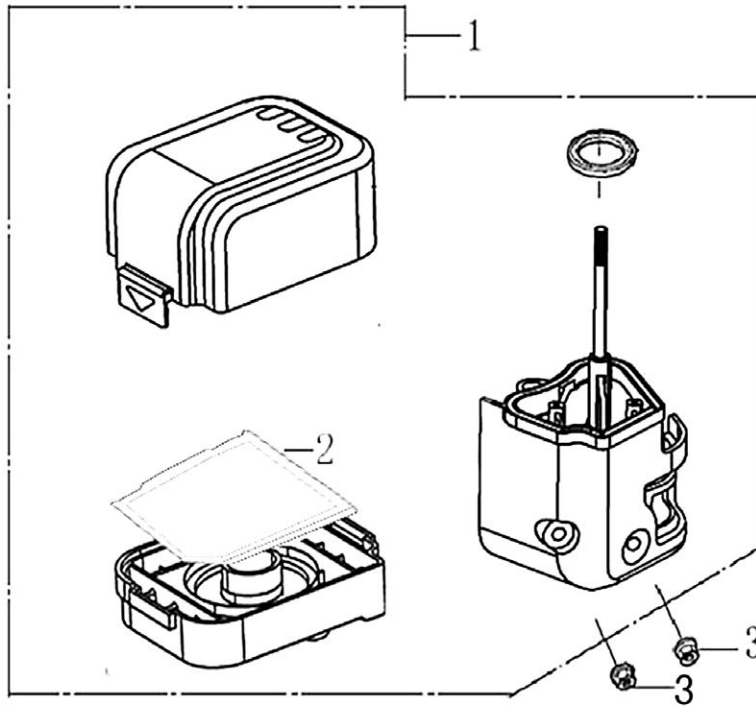

Air Cleaner

ITEM	PART NO.	QTY.	DESCRIPTION
1	0K44430112	1	AIR CLEANER ASSY
2	0K40510116	1	ELEMENT ASSY., AIR CLEANER
3	0G84420272	2	NUT, FLANGE