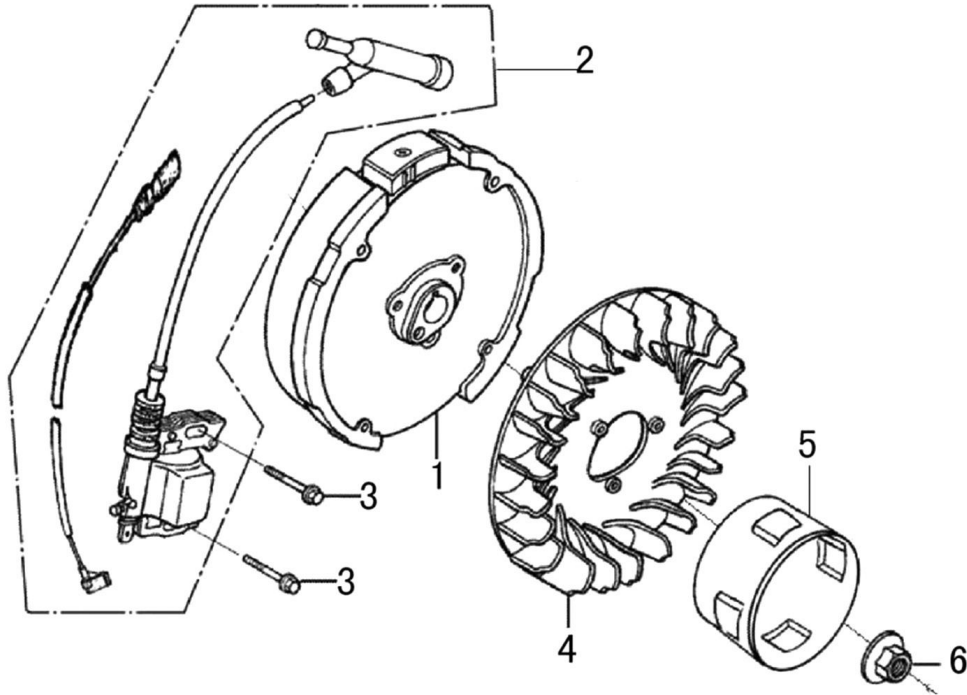

Rocker and Camshaft

ITEM	PART NO.	QTY.	DESCRIPTION
1	OJ88870120	2	ARM, ROCKER
2	OJ88870119	2	SHAFT, VALVE ROCKER
3	OK10430117	4	LOCKER
4	OJ88870121	2	ROD, PUSH
5	OJ35220122	2	LIFTER, VALVE
6	OJ35230114	2	ROTATOR, VALVE
7	OJ35220118	2	RETAINER, VALVE SPRING
8	OJ35220117	2	SPRING, VALVE
9	OJ35220119	1	SEAL, GUIDE
10	OJ35230140	1	VALVE SET
11	OJ47870133	1	CAMSHAFT ASSY.

Shrouds

ITEM	PART NO.	QTY.	DESCRIPTION
1	0G84420241	2	BOLT, FLANGE
2	0J47870113	1	SHROUD COMP
3	0K40510113	1	PLATE, SIDE
4	0J35220156	1	BOLT, FLANGE
5	0J35220172	1	CLIP, CABLE

Carburetor

ITEM	PART NO.	QTY.	DESCRIPTION
1	0J35220128	1	GASKET, INSULATOR
2	0J35220130	1	INSULATOR, CARBURETOR
3	0J35220127	1	GASKET, CARBURETOR
4	0J35220129	1	GASKET, AIR CLEANER
5	0K10430120	1	CARBURETOR
6	0K40510114	1	LEVER ASSY, CHOKE

Flywheel

ITEM	PART NO.	QTY.	DESCRIPTION
1	0H95610115	1	FLYWHEEL
2	0J35220153	1	COIL ASSY., IGNITION
3	0G84420268	2	BOLT, FLANGE
4	0J35230117	1	FAN, COOLING
5	0K10430121	1	PULLEY, STARTER
6	0J35220162	1	NUT, SPECIAL

212cc ENGINE

Control

ITEM	PART NO.	QTY.	DESCRIPTION
1	0J35220157	2	BOLT, FLANGE
2	0J35220136	1	SPRING, GOVERNOR
3	0G84420197	1	BOLT, QUADRATE HEAD
4	0J35220138	1	ARM, GOVERNOR
5	0G84420272	1	NUT, FLANGE
6	0J35220137	1	SPRING, THROTTLE RETURN
7	0H95590116	1	ROD, GOVERNOR
8	0J47870149	1	CONTROL ASSY.
9	0J47870150	1	SPRING
10	0J35250132	1	SCREW, 5x35