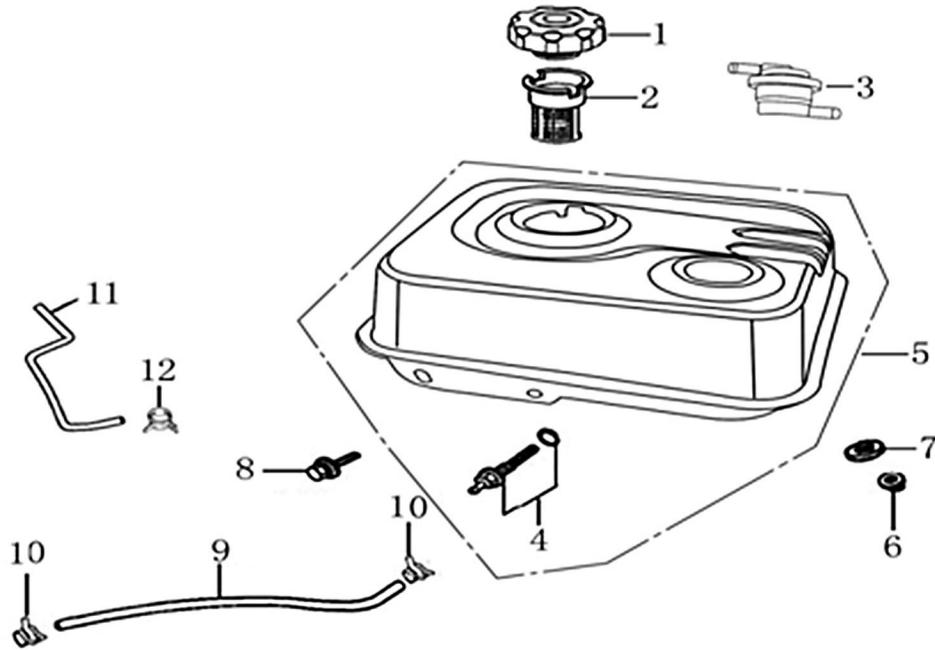

Fuel Tank

ITEM	PART NO.	QTY.	DESCRIPTION
1	0J88870127	1	CAP, FUEL FILLER
2	0J35220133	1	FILTER, FUEL
3	0J88870128	1	GAS VALVE, FUEL TANK
4	0J35220132	1	JOINT ASSY., FUEL TANK
5	0K10430122	1	TANK COMP., FUEL
6	0G84420272	2	NUT, FLANGE
7	0J35220171	2	WASHER, RUBBER
8	0G84420268	1	BOLT, FLANGE
9	0G9757D	1	HOSE, FUEL
10	0J88870130	2	CLAMP, HOSE
11	0K10460121	1	HOSE, FORMED
12	0J88870132	1	CLAMP, HOSE