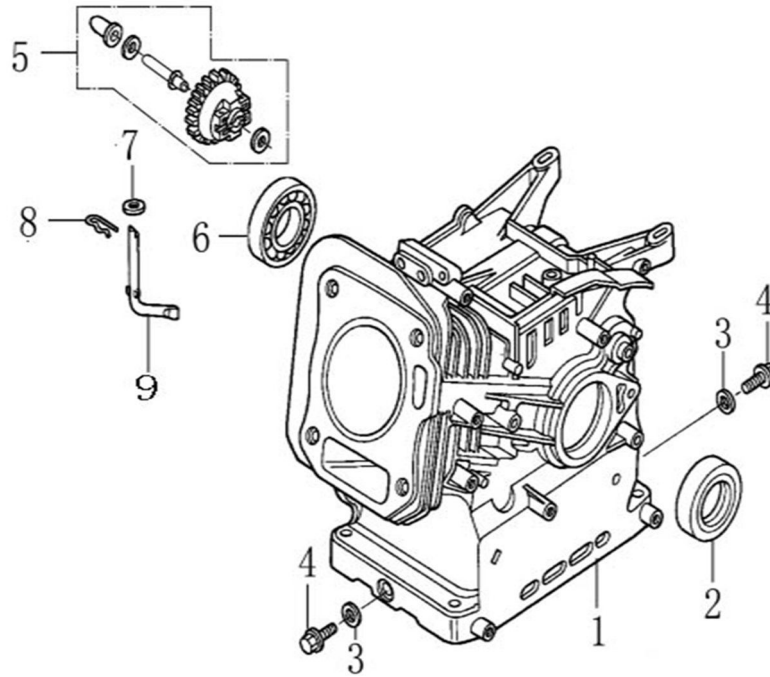

www.generac.com or 1-888-436-3722

Cylinder Head

ITEM	PART NO.	QTY.	DESCRIPTION
1	0J88870101	1	HEAD, CYLINDER
2	0J35220159	2	BOLT, STUD, IN.
3	0J35220165	2	PIN, DOWEL
4	0K10430110	1	GASKET, CYLINDER HEAD
5	0G84420210	2	BOLT, STUD , EX.
6	0J00620106	1	PLUG, SPARK
7	0J35220158	4	BOLT, HEAD, FLANGED
8	0J88870103	1	GASKET, VALVE COVER
9	0J88870104	1	COVER, VALVE
10	0G84420217	4	BOLT, FLANGE
11	0J88870105	1	TUBE, BREATHER
12	0J88870107	1	GASKET, BREATHER CHAMBER
13	0J88870106	1	CAP, BREATHER CHAMBER
14	0J88870108	1	STRAINER, OIL

Crankcase

ITEM	PART NO.	QTY.	DESCRIPTION
1	OK44430110	1	CRANK CASE
2	OJ35220166	1	SEAL, OIL
3	OJ35220164	2	WASHER, DRAIN PLUG
4	OJ35220111	2	BOLT, DRAIN PLUG
5	OJ88870110	1	GOVERNOR GEAR ASSY.
6	OJ35230139	1	BEARING, RADIAL BALL
7	OJ47870118	1	WASHER, PLAIN
8	OG84420219	1	PIN, LOCK
9	OJ47870119	1	SHAFT, GOVERNOR ARM

212cc ENGINE

Crankshaft and Piston

ITEM	PART NO.	QTY.	DESCRIPTION
1	OK10430113	1	RING SET
2	OJ47870127	2	CIRCLIP, PISTON PIN
3	OK10430114	1	PISTON
4	OJ47870129	1	PIN, PISTON
5	OJ47870130	2	BOLT, CONNECTING ROD
6	OJ47870131	1	ROD ASSY., CONNECTING
7	OG84420119	1	KEY, WOODRUFF
8	OK10430115	1	CRANKSHAFT COMP
9	OJ88870117	1	KEY

Rocker and Camshaft

ITEM	PART NO.	QTY.	DESCRIPTION
1	OJ88870120	2	ARM, ROCKER
2	OJ88870119	2	SHAFT, VALVE ROCKER
3	OK10430117	4	LOCKER
4	OJ88870121	2	ROD, PUSH
5	OJ35220122	2	LIFTER, VALVE
6	OJ35230114	2	ROTATOR, VALVE
7	OJ35220118	2	RETAINER, VALVE SPRING
8	OJ35220117	2	SPRING, VALVE
9	OJ35220119	1	SEAL, GUIDE
10	OJ35230140	1	VALVE SET
11	OJ47870133	1	CAMSHAFT ASSY.