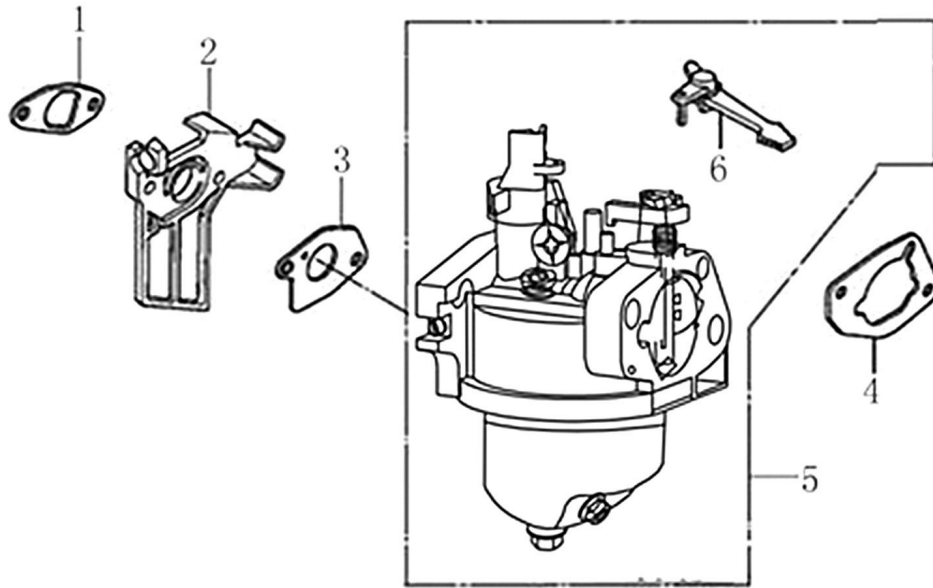

Rocker and Camshaft

ITEM	PART NO.	QTY.	DESCRIPTION
1	OJ88870120	2	ARM, ROCKER
2	OJ88870119	2	SHAFT, VALVE ROCKER
3	OK10430117	4	LOCKER
4	OJ88870121	2	ROD, PUSH
5	OJ35220122	2	LIFTER, VALVE
6	OJ35230114	2	ROTATOR, VALVE
7	OJ35220118	2	RETAINER, VALVE SPRING
8	OJ35220117	2	SPRING, VALVE
9	OJ35220119	1	SEAL, GUIDE
10	OJ35230140	1	VALVE SET
11	OJ47870133	1	CAMSHAFT ASSY.

Starter

ITEM	PART NO.	QTY.	DESCRIPTION
1	0K44430111	1	STARTER, RECOIL W/ BLWR HSNG
2	0K40510117	1	STARTER ASSY., RECOIL
3	0G84420241	3	BOLT, FLANGE
4	0K10430123	1	COVER, FAN
5	0J35220157	4	BOLT, FLANGE
6	0K40510112	1	SWITCH ASSY., ENGINE STOP

Shrouds

ITEM	PART NO.	QTY.	DESCRIPTION
1	0G84420241	2	BOLT, FLANGE
2	0J47870113	1	SHROUD COMP
3	0K40510113	1	PLATE, SIDE
4	0J35220156	1	BOLT, FLANGE
5	0J35220172	1	CLIP, CABLE

Carburetor

ITEM	PART NO.	QTY.	DESCRIPTION
1	0J35220128	1	GASKET, INSULATOR
2	0J35220130	1	INSULATOR, CARBURETOR
3	0J35220127	1	GASKET, CARBURETOR
4	0J35220129	1	GASKET, AIR CLEANER
5	0K10430120	1	CARBURETOR
6	0K40510114	1	LEVER ASSY, CHOKE

212cc ENGINE

Control

ITEM	PART NO.	QTY.	DESCRIPTION
1	0J35220157	2	BOLT, FLANGE
2	0J35220136	1	SPRING, GOVERNOR
3	0G84420197	1	BOLT, QUADRATE HEAD
4	0J35220138	1	ARM, GOVERNOR
5	0G84420272	1	NUT, FLANGE
6	0J35220137	1	SPRING, THROTTLE RETURN
7	0H95590116	1	ROD, GOVERNOR
8	0J47870149	1	CONTROL ASSY.
9	0J47870150	1	SPRING
10	0J35250132	1	SCREW, 5x35