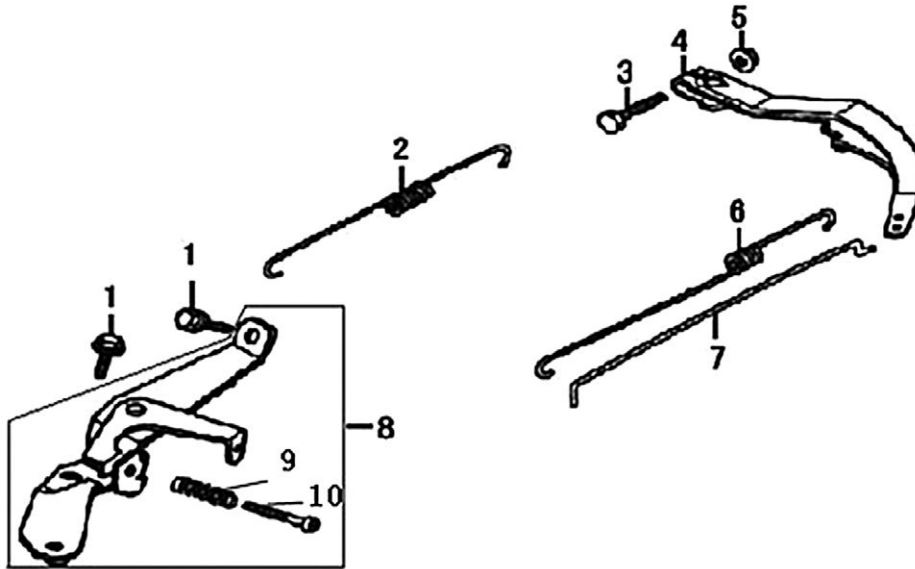

Rocker and Camshaft

ITEM	PART NO.	QTY.	DESCRIPTION
1	OJ88870120	2	ARM, ROCKER
2	OJ88870119	2	SHAFT, VALVE ROCKER
3	OK10430117	4	LOCKER
4	OJ88870121	2	ROD, PUSH
5	OJ35220122	2	LIFTER, VALVE
6	OJ35230114	2	ROTATOR, VALVE
7	OJ35220118	2	RETAINER, VALVE SPRING
8	OJ35220117	2	SPRING, VALVE
9	OJ35220119	1	SEAL, GUIDE
10	OJ35230140	1	VALVE SET
11	OJ47870133	1	CAMSHAFT ASSY.

Shrouds

ITEM	PART NO.	QTY.	DESCRIPTION
1	0G84420241	2	BOLT, FLANGE
2	0J47870113	1	SHROUD COMP
3	0K40510113	1	PLATE, SIDE
4	0J35220156	1	BOLT, FLANGE
5	0J35220172	1	CLIP, CABLE

Carburetor

ITEM	PART NO.	QTY.	DESCRIPTION
1	0J35220128	1	GASKET, INSULATOR
2	0J35220130	1	INSULATOR, CARBURETOR
3	0J35220127	1	GASKET, CARBURETOR
4	0J35220129	1	GASKET, AIR CLEANER
5	0K10430120	1	CARBURETOR
6	0K40510114	1	LEVER ASSY, CHOKE

Flywheel

ITEM	PART NO.	QTY.	DESCRIPTION
1	0H95610115	1	FLYWHEEL
2	0J35220153	1	COIL ASSY., IGNITION
3	0G84420268	2	BOLT, FLANGE
4	0J35230117	1	FAN, COOLING
5	0K10430121	1	PULLEY, STARTER
6	0J35220162	1	NUT, SPECIAL

212cc ENGINE

Control

ITEM	PART NO.	QTY.	DESCRIPTION
1	0J35220157	2	BOLT, FLANGE
2	0J35220136	1	SPRING, GOVERNOR
3	0G84420197	1	BOLT, QUADRATE HEAD
4	0J35220138	1	ARM, GOVERNOR
5	0G84420272	1	NUT, FLANGE
6	0J35220137	1	SPRING, THROTTLE RETURN
7	0H95590116	1	ROD, GOVERNOR
8	0J47870149	1	CONTROL ASSY.
9	0J47870150	1	SPRING
10	0J35250132	1	SCREW, 5x35