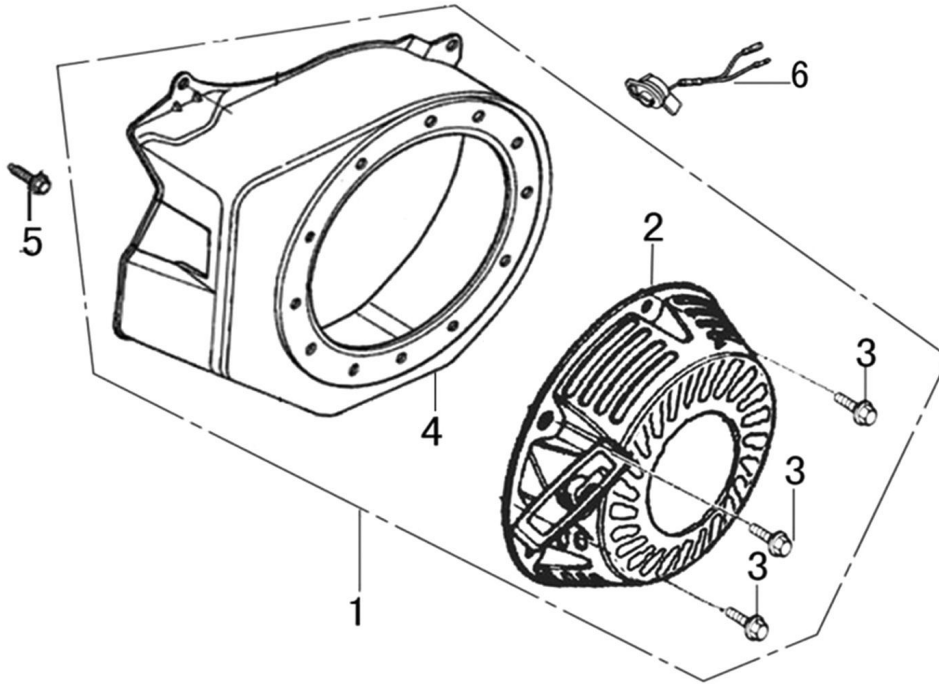

Starter

ITEM	PART NO.	QTY.	DESCRIPTION
1	0K44430111	1	STARTER, RECOIL W/ BLWR HSNG
2	0K40510117	1	STARTER ASSY., RECOIL
3	0G84420241	3	BOLT, FLANGE
4	0K10430123	1	COVER, FAN
5	0J35220157	4	BOLT, FLANGE
6	0K40510112	1	SWITCH ASSY., ENGINE STOP