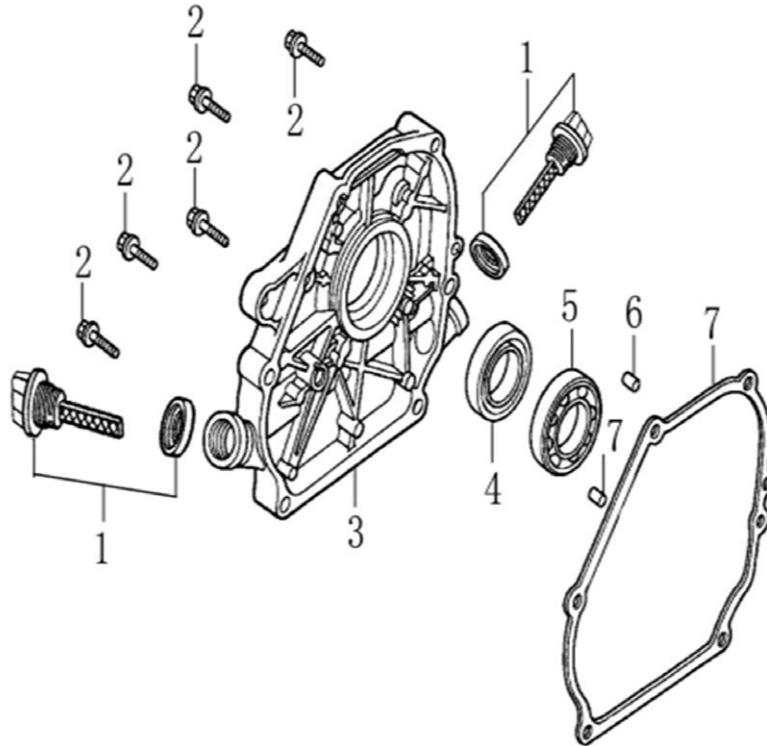

Crankcase Cover

ITEM	PART NO.	QTY.	DESCRIPTION
1	0J35230110	2	DIPSTICK/CAP ASSY.
2	0J35230136	6	BOLT, FLANGE
3	0J88870111	1	COVER, CRANK CASE
4	0J35220166	1	SEAL, OIL
5	0J35230139	1	BEARING, RADIAL BALL
6	0J35230138	2	PIN, DOWEL
7	0J88870112	1	GASKET, CASE COVER