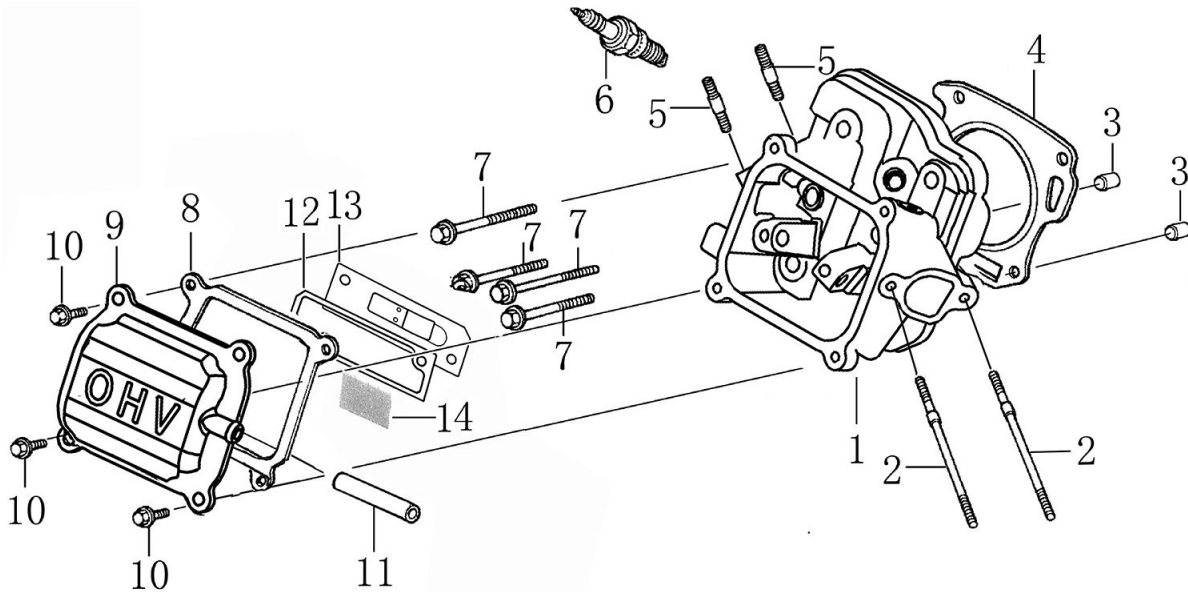

www.generac.com or 1-888-436-3722

Cylinder Head

ITEM	PART NO.	QTY.	DESCRIPTION
1	0J88870101	1	HEAD, CYLINDER
2	0J35220159	2	BOLT, STUD, IN.
3	0J35220165	2	PIN, DOWEL
4	0K10430110	1	GASKET, CYLINDER HEAD
5	0G84420210	2	BOLT, STUD , EX.
6	0J00620106	1	PLUG, SPARK
7	0J35220158	4	BOLT, HEAD, FLANGED
8	0J88870103	1	GASKET, VALVE COVER
9	0J88870104	1	COVER, VALVE
10	0G84420217	4	BOLT, FLANGE
11	0J88870105	1	TUBE, BREATHER
12	0J88870107	1	GASKET, BREATHER CHAMBER
13	0J88870106	1	CAP, BREATHER CHAMBER
14	0J88870108	1	STRAINER, OIL

Crankcase

ITEM	PART NO.	QTY.	DESCRIPTION
1	OK44430110	1	CRANK CASE
2	OJ35220166	1	SEAL, OIL
3	OJ35220164	2	WASHER, DRAIN PLUG
4	OJ35220111	2	BOLT, DRAIN PLUG
5	OJ88870110	1	GOVERNOR GEAR ASSY.
6	OJ35230139	1	BEARING, RADIAL BALL
7	OJ47870118	1	WASHER, PLAIN
8	OG84420219	1	PIN, LOCK
9	OJ47870119	1	SHAFT, GOVERNOR ARM

212cc ENGINE

Crankshaft and Piston

ITEM	PART NO.	QTY.	DESCRIPTION
1	OK10430113	1	RING SET
2	OJ47870127	2	CIRCLIP, PISTON PIN
3	OK10430114	1	PISTON
4	OJ47870129	1	PIN, PISTON
5	OJ47870130	2	BOLT, CONNECTING ROD
6	OJ47870131	1	ROD ASSY., CONNECTING
7	OG84420119	1	KEY, WOODRUFF
8	OK10430115	1	CRANKSHAFT COMP
9	OJ88870117	1	KEY

Rocker and Camshaft

ITEM	PART NO.	QTY.	DESCRIPTION
1	OJ88870120	2	ARM, ROCKER
2	OJ88870119	2	SHAFT, VALVE ROCKER
3	OK10430117	4	LOCKER
4	OJ88870121	2	ROD, PUSH
5	OJ35220122	2	LIFTER, VALVE
6	OJ35230114	2	ROTATOR, VALVE
7	OJ35220118	2	RETAINER, VALVE SPRING
8	OJ35220117	2	SPRING, VALVE
9	OJ35220119	1	SEAL, GUIDE
10	OJ35230140	1	VALVE SET
11	OJ47870133	1	CAMSHAFT ASSY.