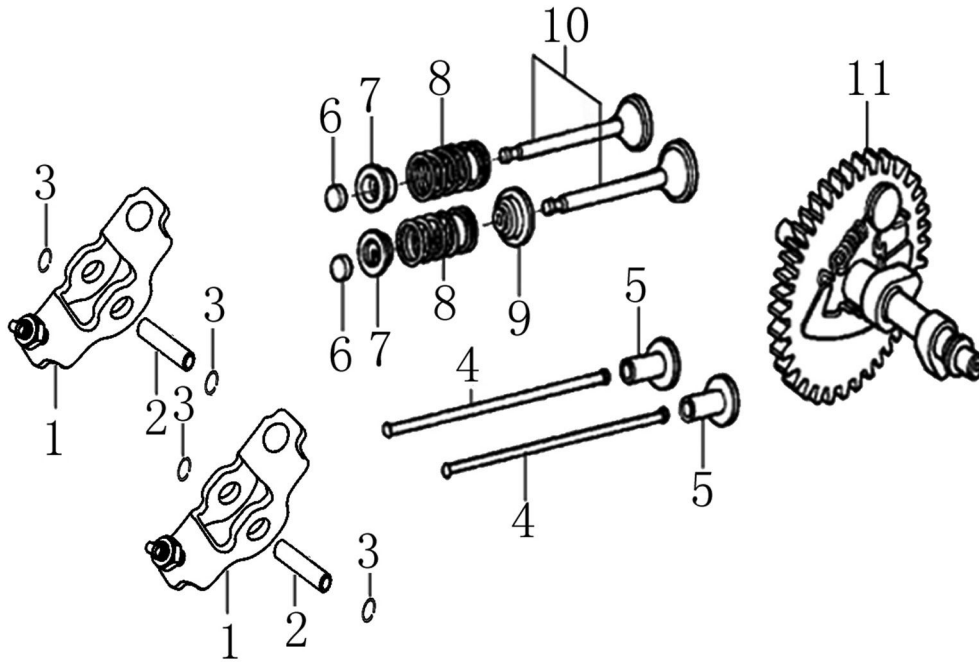

www.generac.com or 1-888-436-3722

Cylinder Head

ITEM	PART NO.	QTY.	DESCRIPTION
1	0J88870101	1	HEAD, CYLINDER
2	0J35220159	2	BOLT, STUD, IN.
3	0J35220165	2	PIN, DOWEL
4	0K10430110	1	GASKET, CYLINDER HEAD
5	0G84420210	2	BOLT, STUD , EX.
6	0J00620106	1	PLUG, SPARK
7	0J35220158	4	BOLT, HEAD, FLANGED
8	0J88870103	1	GASKET, VALVE COVER
9	0J88870104	1	COVER, VALVE
10	0G84420217	4	BOLT, FLANGE
11	0J88870105	1	TUBE, BREATHER
12	0J88870107	1	GASKET, BREATHER CHAMBER
13	0J88870106	1	CAP, BREATHER CHAMBER
14	0J88870108	1	STRAINER, OIL

212cc ENGINE

Crankshaft and Piston

ITEM	PART NO.	QTY.	DESCRIPTION
1	OK10430113	1	RING SET
2	OJ47870127	2	CIRCLIP, PISTON PIN
3	OK10430114	1	PISTON
4	OJ47870129	1	PIN, PISTON
5	OJ47870130	2	BOLT, CONNECTING ROD
6	OJ47870131	1	ROD ASSY., CONNECTING
7	OG84420119	1	KEY, WOODRUFF
8	OK10430115	1	CRANKSHAFT COMP
9	OJ88870117	1	KEY

Rocker and Camshaft

ITEM	PART NO.	QTY.	DESCRIPTION
1	OJ88870120	2	ARM, ROCKER
2	OJ88870119	2	SHAFT, VALVE ROCKER
3	OK10430117	4	LOCKER
4	OJ88870121	2	ROD, PUSH
5	OJ35220122	2	LIFTER, VALVE
6	OJ35230114	2	ROTATOR, VALVE
7	OJ35220118	2	RETAINER, VALVE SPRING
8	OJ35220117	2	SPRING, VALVE
9	OJ35220119	1	SEAL, GUIDE
10	OJ35230140	1	VALVE SET
11	OJ47870133	1	CAMSHAFT ASSY.

212cc ENGINE

Control

ITEM	PART NO.	QTY.	DESCRIPTION
1	0J35220157	2	BOLT, FLANGE
2	0J35220136	1	SPRING, GOVERNOR
3	0G84420197	1	BOLT, QUADRATE HEAD
4	0J35220138	1	ARM, GOVERNOR
5	0G84420272	1	NUT, FLANGE
6	0J35220137	1	SPRING, THROTTLE RETURN
7	0H95590116	1	ROD, GOVERNOR
8	0J47870149	1	CONTROL ASSY.
9	0J47870150	1	SPRING
10	0J35250132	1	SCREW, 5x35