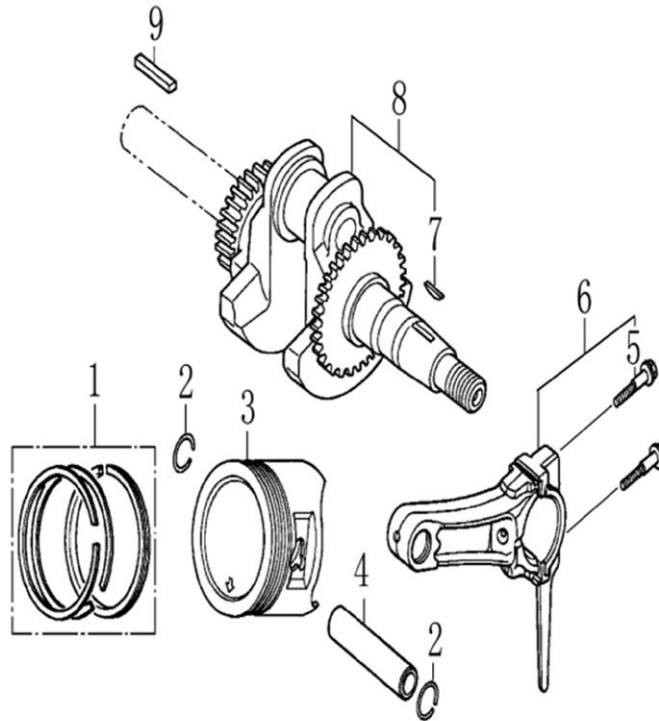

www.generac.com or 1-888-436-3722

Cylinder Head

ITEM	PART NO.	QTY.	DESCRIPTION
1	0J88870101	1	HEAD, CYLINDER
2	0J35220159	2	BOLT, STUD, IN.
3	0J35220165	2	PIN, DOWEL
4	0K10430110	1	GASKET, CYLINDER HEAD
5	0G84420210	2	BOLT, STUD , EX.
6	0J00620106	1	PLUG, SPARK
7	0J35220158	4	BOLT, HEAD, FLANGED
8	0J88870103	1	GASKET, VALVE COVER
9	0J88870104	1	COVER, VALVE
10	0G84420217	4	BOLT, FLANGE
11	0J88870105	1	TUBE, BREATHER
12	0J88870107	1	GASKET, BREATHER CHAMBER
13	0J88870106	1	CAP, BREATHER CHAMBER
14	0J88870108	1	STRAINER, OIL

Crankcase Cover

ITEM	PART NO.	QTY.	DESCRIPTION
1	0J35230110	2	DIPSTICK/CAP ASSY.
2	0J35230136	6	BOLT, FLANGE
3	0J88870111	1	COVER, CRANK CASE
4	0J35220166	1	SEAL, OIL
5	0J35230139	1	BEARING, RADIAL BALL
6	0J35230138	2	PIN, DOWEL
7	0J88870112	1	GASKET, CASE COVER

212cc ENGINE

Crankshaft and Piston

ITEM	PART NO.	QTY.	DESCRIPTION
1	OK10430113	1	RING SET
2	OJ47870127	2	CIRCLIP, PISTON PIN
3	OK10430114	1	PISTON
4	OJ47870129	1	PIN, PISTON
5	OJ47870130	2	BOLT, CONNECTING ROD
6	OJ47870131	1	ROD ASSY., CONNECTING
7	OG84420119	1	KEY, WOODRUFF
8	OK10430115	1	CRANKSHAFT COMP
9	OJ88870117	1	KEY

Rocker and Camshaft

ITEM	PART NO.	QTY.	DESCRIPTION
1	OJ88870120	2	ARM, ROCKER
2	OJ88870119	2	SHAFT, VALVE ROCKER
3	OK10430117	4	LOCKER
4	OJ88870121	2	ROD, PUSH
5	OJ35220122	2	LIFTER, VALVE
6	OJ35230114	2	ROTATOR, VALVE
7	OJ35220118	2	RETAINER, VALVE SPRING
8	OJ35220117	2	SPRING, VALVE
9	OJ35220119	1	SEAL, GUIDE
10	OJ35230140	1	VALVE SET
11	OJ47870133	1	CAMSHAFT ASSY.