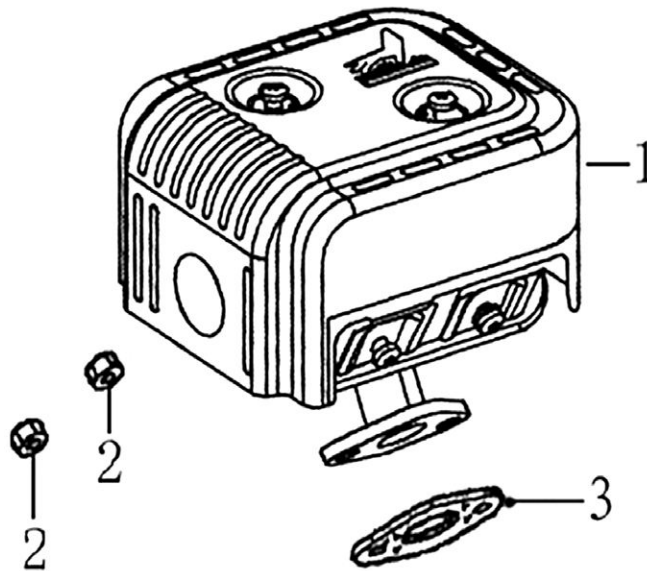

Muffler

ITEM	PART NO.	QTY.	DESCRIPTION
1	0J88870126	1	MUFFLER ASSY.
2	0J35220161	2	NUT, HEX.
3	0J35220144	1	GASKET, MUFFLER