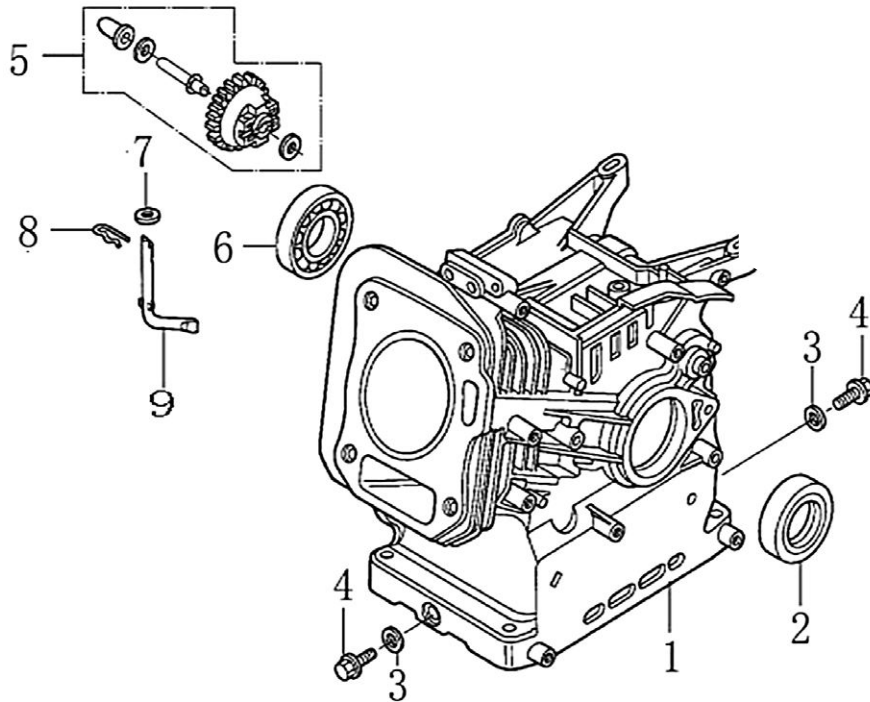

Cylinder Head

ITEM	PART NO.	QTY.	DESCRIPTION
1	0J88870101	1	HEAD, CYLINDER
2	0J35220159	2	BOLT, STUD , IN.
3	0J35220165	2	PIN, DOWEL
4	0J88870102	1	GASKET, CYLINDER HEAD
5	0G84420210	2	BOLT, STUD, EX.
6	0J00620106	1	PLUG, SPARK
7	0J35220158	4	BOLT, HEAD, FLANGED
8	0J88870103	1	GASKET, VALVE COVER
9	0J88870104	1	COVER, VALVE
10	0G84420217	4	BOLT, FLANGE
11	0J88870105	1	TUBE,BREATHER
12	0J88870107	1	GASKET BREATHER CHAMBER
13	0J88870106	1	CAP, BREATHER CHAMBER
14	0J88870108	1	OIL STRAINER

196cc ENGINE

Crankcase

ITEM	PART NO.	QTY.	DESCRIPTION
1	OK40510110	1	CRANK CASE
2	OJ35220166	1	OIL SEAL
3	OJ35220164	2	WASHER, DRAIN PLUG
4	OJ35220111	2	BOLT, DRAIN PLUG
5	OJ88870110	1	GOVERNOR GEAR ASSY.
6	OJ47870117	1	BEARING, RADIAL BALL
7	OJ47870118	1	WASHER, PLAIN
8	OG84420219	1	PIN, LOCK
9	OJ47870119	1	SHAFT, GOVERNOR ARM

Crankcase Cover

ITEM	PART NO.	QTY.	DESCRIPTION
1	0J35230110	2	GAUGE ASSY., OIL LEVEL
2	0J35230136	6	BOLT, FLANGE
3	0J88870111	1	CASE COVER
4	0J35220166	1	SEAL, OIL
5	0J47870117	1	BEARING, RADIAL BALL
6	0J35230138	2	PIN, DOWEL
7	0J88870112	1	GASKET, CASE COVER

Rocker and Camshaft

ITEM	PART NO.	QTY.	DESCRIPTION
1	OJ88870120	2	ARM, ROCKER
2	OJ88870119	2	SHAFT, ROCKER VALVE
3	OK10430117	4	LOCKER
4	OJ88870121	2	ROD, PUSH
5	OJ35220122	2	LIFTER, VALVE
6	OJ35230114	2	ROTATOR, VALVE
7	OJ35220118	2	RETAINER, VALVE SPRING
8	OJ35220117	2	SPRING, VALVE
9	OJ35220119	1	SEAL, GUIDE
10	OJ35230140	1	VALVE COMP.
11	OJ47870133	1	CAMSHAFT ASSY.