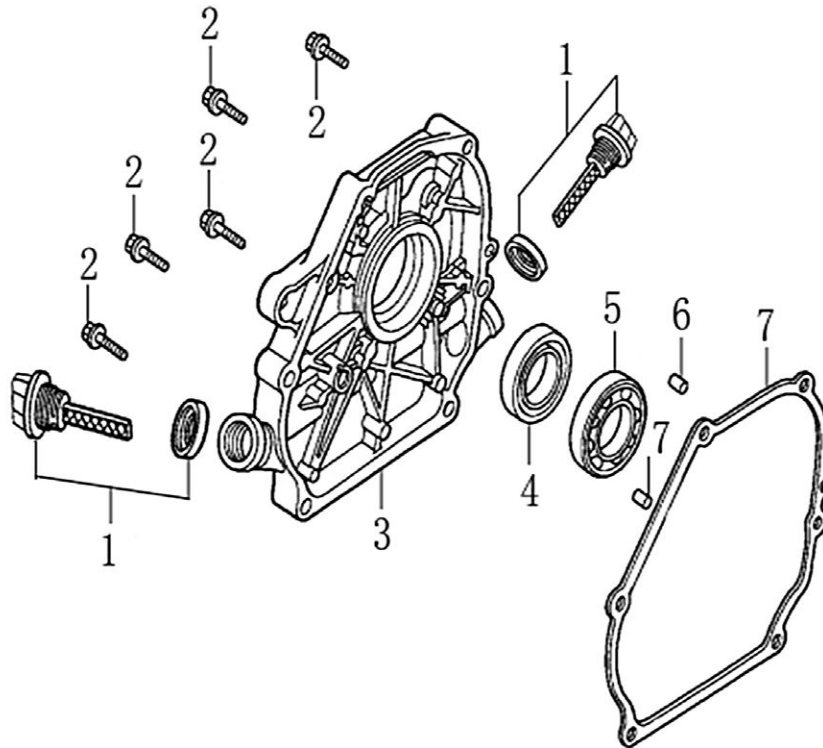

Cylinder Head

ITEM	PART NO.	QTY.	DESCRIPTION
1	0J88870101	1	HEAD, CYLINDER
2	0J35220159	2	BOLT, STUD , IN.
3	0J35220165	2	PIN, DOWEL
4	0J88870102	1	GASKET, CYLINDER HEAD
5	0G84420210	2	BOLT, STUD, EX.
6	0J00620106	1	PLUG, SPARK
7	0J35220158	4	BOLT, HEAD, FLANGED
8	0J88870103	1	GASKET, VALVE COVER
9	0J88870104	1	COVER, VALVE
10	0G84420217	4	BOLT, FLANGE
11	0J88870105	1	TUBE,BREATHER
12	0J88870107	1	GASKET BREATHER CHAMBER
13	0J88870106	1	CAP, BREATHER CHAMBER
14	0J88870108	1	OIL STRAINER

196cc ENGINE

Crankcase

ITEM	PART NO.	QTY.	DESCRIPTION
1	OK40510110	1	CRANK CASE
2	OJ35220166	1	OIL SEAL
3	OJ35220164	2	WASHER, DRAIN PLUG
4	OJ35220111	2	BOLT, DRAIN PLUG
5	OJ88870110	1	GOVERNOR GEAR ASSY.
6	OJ47870117	1	BEARING, RADIAL BALL
7	OJ47870118	1	WASHER, PLAIN
8	OG84420219	1	PIN, LOCK
9	OJ47870119	1	SHAFT, GOVERNOR ARM

Crankcase Cover

ITEM	PART NO.	QTY.	DESCRIPTION
1	0J35230110	2	GAUGE ASSY., OIL LEVEL
2	0J35230136	6	BOLT, FLANGE
3	0J88870111	1	CASE COVER
4	0J35220166	1	SEAL, OIL
5	0J47870117	1	BEARING, RADIAL BALL
6	0J35230138	2	PIN, DOWEL
7	0J88870112	1	GASKET, CASE COVER

Rocker and Camshaft

ITEM	PART NO.	QTY.	DESCRIPTION
1	OJ88870120	2	ARM, ROCKER
2	OJ88870119	2	SHAFT, ROCKER VALVE
3	OK10430117	4	LOCKER
4	OJ88870121	2	ROD, PUSH
5	OJ35220122	2	LIFTER, VALVE
6	OJ35230114	2	ROTATOR, VALVE
7	OJ35220118	2	RETAINER, VALVE SPRING
8	OJ35220117	2	SPRING, VALVE
9	OJ35220119	1	SEAL, GUIDE
10	OJ35230140	1	VALVE COMP.
11	OJ47870133	1	CAMSHAFT ASSY.