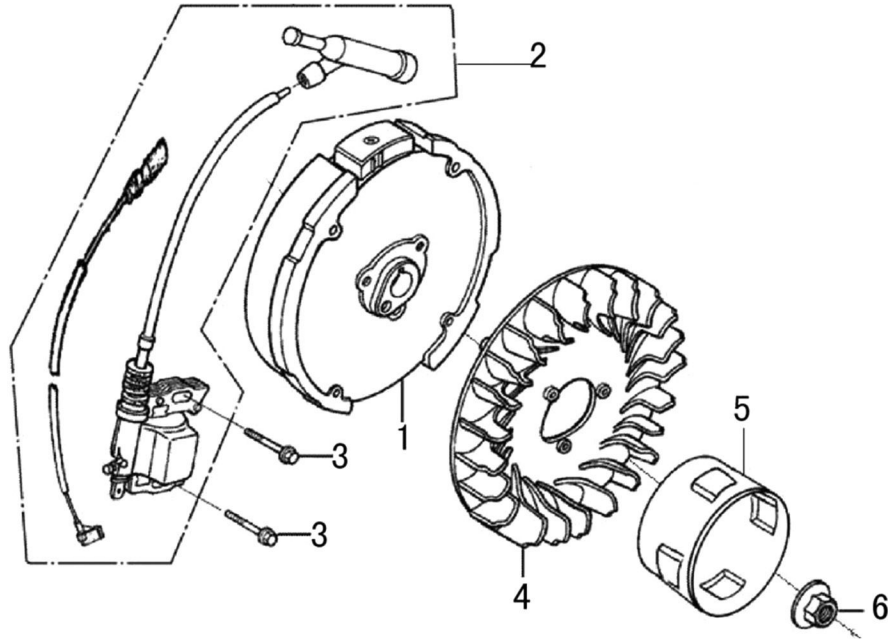

Flywheel

ITEM	PART NO.	QTY.	DESCRIPTION
1	0J35220152	1	FLYWHEEL COMP
2	0J35220153	1	COIL ASSY., IGNITION
3	0G84420268	2	BOLT, FLANGE
4	0J35220123	1	FAN, COOLING
5	0J35220151	1	PULLEY, STARTER
6	0J35220162	1	NUT, SPECIAL