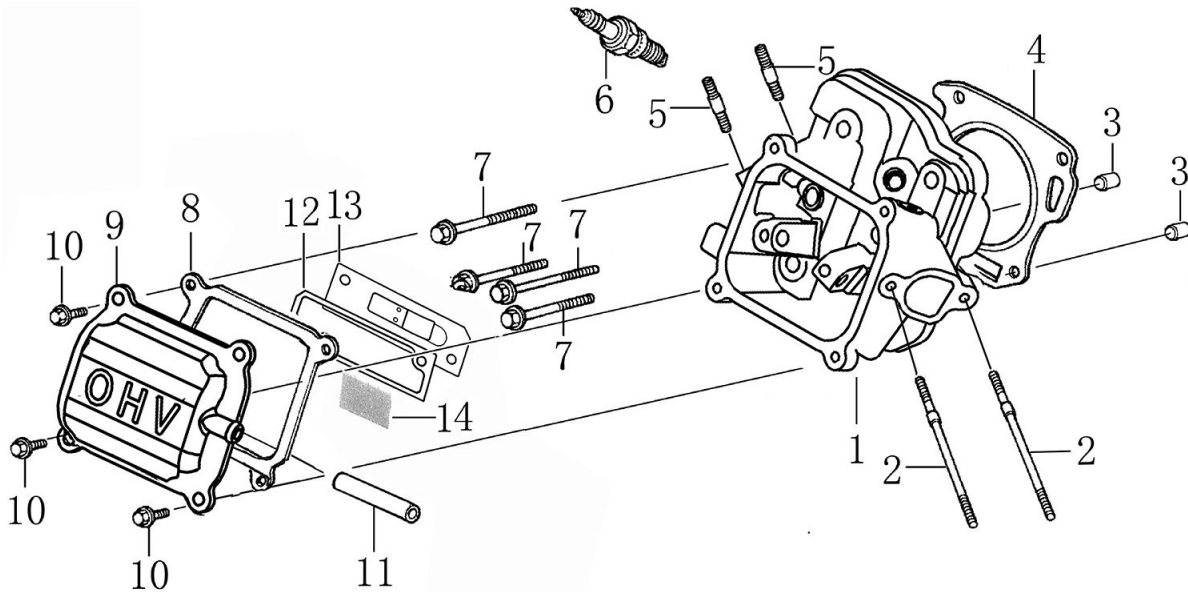

Cylinder Head

ITEM	PART NO.	QTY.	DESCRIPTION
1	0J88870101	1	HEAD, CYLINDER
2	0J35220159	2	BOLT, STUD , IN.
3	0J35220165	2	PIN, DOWEL
4	0J88870102	1	GASKET, CYLINDER HEAD
5	0G84420210	2	BOLT, STUD, EX.
6	0J00620106	1	PLUG, SPARK
7	0J35220158	4	BOLT, HEAD, FLANGED
8	0J88870103	1	GASKET, VALVE COVER
9	0J88870104	1	COVER, VALVE
10	0G84420217	4	BOLT, FLANGE
11	0J88870105	1	TUBE,BREATHER
12	0J88870107	1	GASKET BREATHER CHAMBER
13	0J88870106	1	CAP, BREATHER CHAMBER
14	0J88870108	1	OIL STRAINER

196cc ENGINE

Crankcase

ITEM	PART NO.	QTY.	DESCRIPTION
1	OK40510110	1	CRANK CASE
2	OJ35220166	1	OIL SEAL
3	OJ35220164	2	WASHER, DRAIN PLUG
4	OJ35220111	2	BOLT, DRAIN PLUG
5	OJ88870110	1	GOVERNOR GEAR ASSY.
6	OJ47870117	1	BEARING, RADIAL BALL
7	OJ47870118	1	WASHER, PLAIN
8	OG84420219	1	PIN, LOCK
9	OJ47870119	1	SHAFT, GOVERNOR ARM

Crankcase Cover

ITEM	PART NO.	QTY.	DESCRIPTION
1	0J35230110	2	GAUGE ASSY., OIL LEVEL
2	0J35230136	6	BOLT, FLANGE
3	0J88870111	1	CASE COVER
4	0J35220166	1	SEAL, OIL
5	0J47870117	1	BEARING, RADIAL BALL
6	0J35230138	2	PIN, DOWEL
7	0J88870112	1	GASKET, CASE COVER

Rocker and Camshaft

ITEM	PART NO.	QTY.	DESCRIPTION
1	OJ88870120	2	ARM, ROCKER
2	OJ88870119	2	SHAFT, ROCKER VALVE
3	OK10430117	4	LOCKER
4	OJ88870121	2	ROD, PUSH
5	OJ35220122	2	LIFTER, VALVE
6	OJ35230114	2	ROTATOR, VALVE
7	OJ35220118	2	RETAINER, VALVE SPRING
8	OJ35220117	2	SPRING, VALVE
9	OJ35220119	1	SEAL, GUIDE
10	OJ35230140	1	VALVE COMP.
11	OJ47870133	1	CAMSHAFT ASSY.