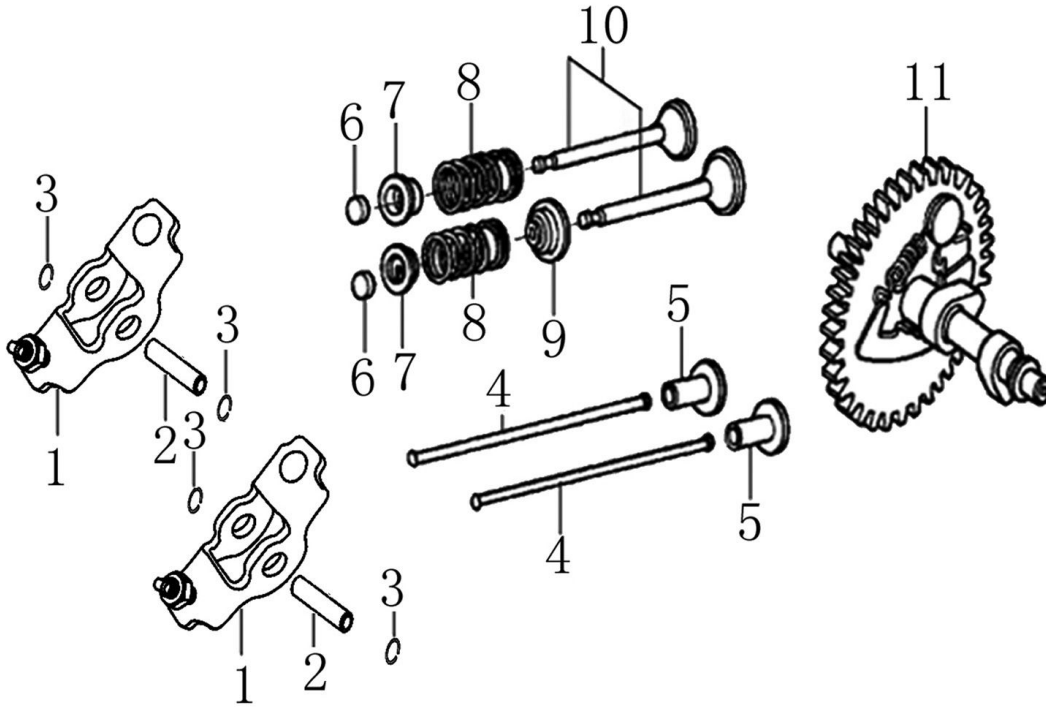

Cylinder Head

ITEM	PART NO.	QTY.	DESCRIPTION
1	0J88870101	1	HEAD, CYLINDER
2	0J35220159	2	BOLT, STUD , IN.
3	0J35220165	2	PIN, DOWEL
4	0J88870102	1	GASKET, CYLINDER HEAD
5	0G84420210	2	BOLT, STUD, EX.
6	0J00620106	1	PLUG, SPARK
7	0J35220158	4	BOLT, HEAD, FLANGED
8	0J88870103	1	GASKET, VALVE COVER
9	0J88870104	1	COVER, VALVE
10	0G84420217	4	BOLT, FLANGE
11	0J88870105	1	TUBE,BREATHER
12	0J88870107	1	GASKET BREATHER CHAMBER
13	0J88870106	1	CAP, BREATHER CHAMBER
14	0J88870108	1	OIL STRAINER

Crankcase Cover

ITEM	PART NO.	QTY.	DESCRIPTION
1	0J35230110	2	GAUGE ASSY., OIL LEVEL
2	0J35230136	6	BOLT, FLANGE
3	0J88870111	1	CASE COVER
4	0J35220166	1	SEAL, OIL
5	0J47870117	1	BEARING, RADIAL BALL
6	0J35230138	2	PIN, DOWEL
7	0J88870112	1	GASKET, CASE COVER

196cc ENGINE

Crankshaft and Piston

ITEM	PART NO.	QTY.	DESCRIPTION
1	0J88870113	1	RING SET
2	0J47870127	2	CLIP, PISTON PIN
3	0J88870114	1	PISTON
4	0J47870129	1	PIN, PISTON
5	0J47870130	2	BOLT, CONNECTING ROD
6	0J88870115	1	ROD ASSY., CONNECTING
7	0G84420119	1	KEY
8	0J88870116	1	CRANKSHAFT COMP
9	0J88870117	1	KEY

Rocker and Camshaft

ITEM	PART NO.	QTY.	DESCRIPTION
1	OJ88870120	2	ARM, ROCKER
2	OJ88870119	2	SHAFT, ROCKER VALVE
3	OK10430117	4	LOCKER
4	OJ88870121	2	ROD, PUSH
5	OJ35220122	2	LIFTER, VALVE
6	OJ35230114	2	ROTATOR, VALVE
7	OJ35220118	2	RETAINER, VALVE SPRING
8	OJ35220117	2	SPRING, VALVE
9	OJ35220119	1	SEAL, GUIDE
10	OJ35230140	1	VALVE COMP.
11	OJ47870133	1	CAMSHAFT ASSY.