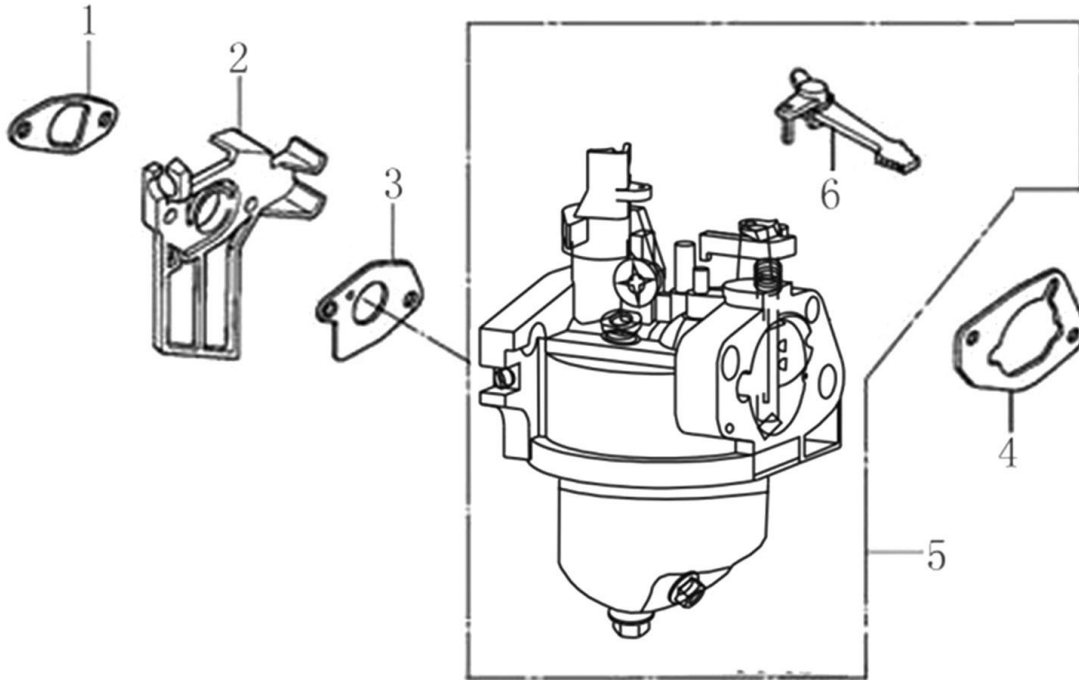

Cylinder Head

ITEM	PART NO.	QTY.	DESCRIPTION
1	0J88870101	1	HEAD, CYLINDER
2	0J35220159	2	BOLT, STUD , IN.
3	0J35220165	2	PIN, DOWEL
4	0J88870102	1	GASKET, CYLINDER HEAD
5	0G84420210	2	BOLT, STUD, EX.
6	0J00620106	1	PLUG, SPARK
7	0J35220158	4	BOLT, HEAD, FLANGED
8	0J88870103	1	GASKET, VALVE COVER
9	0J88870104	1	COVER, VALVE
10	0G84420217	4	BOLT, FLANGE
11	0J88870105	1	TUBE,BREATHER
12	0J88870107	1	GASKET BREATHER CHAMBER
13	0J88870106	1	CAP, BREATHER CHAMBER
14	0J88870108	1	OIL STRAINER

Rocker and Camshaft

ITEM	PART NO.	QTY.	DESCRIPTION
1	OJ88870120	2	ARM, ROCKER
2	OJ88870119	2	SHAFT, ROCKER VALVE
3	OK10430117	4	LOCKER
4	OJ88870121	2	ROD, PUSH
5	OJ35220122	2	LIFTER, VALVE
6	OJ35230114	2	ROTATOR, VALVE
7	OJ35220118	2	RETAINER, VALVE SPRING
8	OJ35220117	2	SPRING, VALVE
9	OJ35220119	1	SEAL, GUIDE
10	OJ35230140	1	VALVE COMP.
11	OJ47870133	1	CAMSHAFT ASSY.

Shrouds

ITEM	PART NO.	QTY.	DESCRIPTION
1	0G84420241	2	BOLT, FLANGE
2	0J47870113	1	SHROUD COMP
3	0K40510113	1	PLATE, SIDE
4	0J35220156	1	BOLT, FLANGE
5	0J35220172	1	LOCATION CABLE CLIP

196cc ENGINE

Carburetor