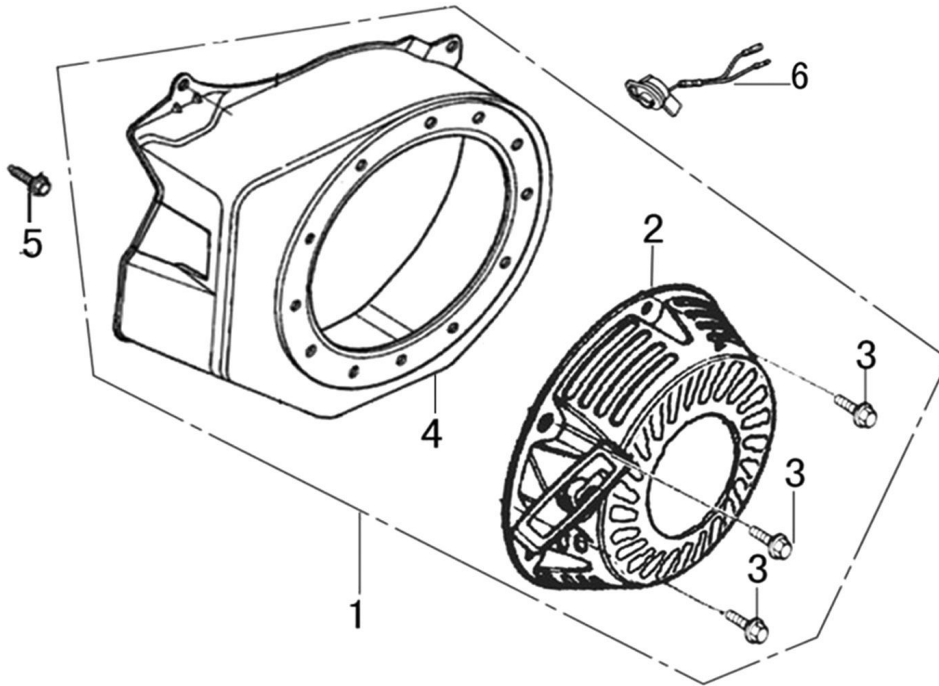

196cc ENGINE

Starter

ITEM	PART NO.	QTY.	DESCRIPTION
1	0K40510111	1	RECOIL STARTER COMP.
2	0K40510117	1	STARTER ASSY.
3	0G84420241	3	BOLT, FLANGE
4	0H95590123	1	COVER COMP., FAN
5	0J35220157	4	BOLT, FLANGE
6	0K40510112	1	SWITCH ASSY., ENGINE STOP