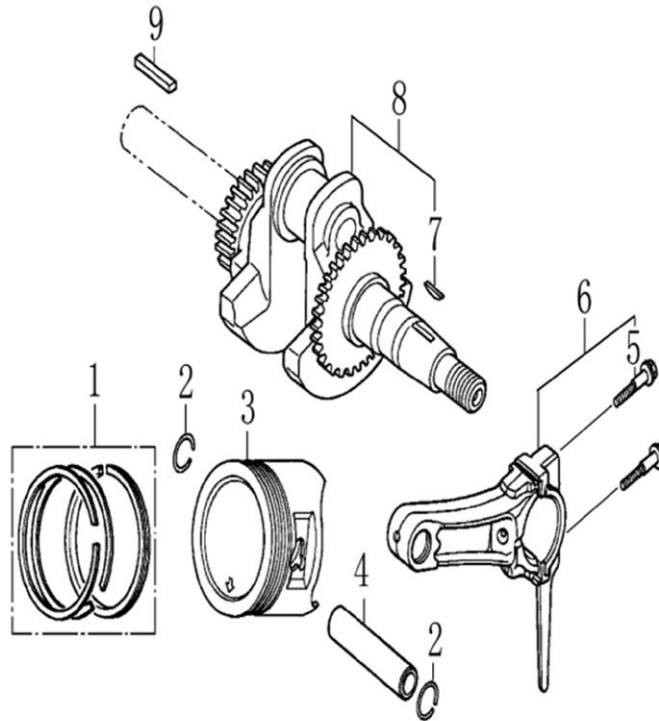

Cylinder Head

ITEM	PART NO.	QTY.	DESCRIPTION
1	0J88870101	1	HEAD, CYLINDER
2	0J35220159	2	BOLT, STUD , IN.
3	0J35220165	2	PIN, DOWEL
4	0J88870102	1	GASKET, CYLINDER HEAD
5	0G84420210	2	BOLT, STUD, EX.
6	0J00620106	1	PLUG, SPARK
7	0J35220158	4	BOLT, HEAD, FLANGED
8	0J88870103	1	GASKET, VALVE COVER
9	0J88870104	1	COVER, VALVE
10	0G84420217	4	BOLT, FLANGE
11	0J88870105	1	TUBE,BREATHER
12	0J88870107	1	GASKET BREATHER CHAMBER
13	0J88870106	1	CAP, BREATHER CHAMBER
14	0J88870108	1	OIL STRAINER

Crankcase Cover

ITEM	PART NO.	QTY.	DESCRIPTION
1	0J35230110	2	GAUGE ASSY., OIL LEVEL
2	0J35230136	6	BOLT, FLANGE
3	0J88870111	1	CASE COVER
4	0J35220166	1	SEAL, OIL
5	0J47870117	1	BEARING, RADIAL BALL
6	0J35230138	2	PIN, DOWEL
7	0J88870112	1	GASKET, CASE COVER

196cc ENGINE

Crankshaft and Piston

ITEM	PART NO.	QTY.	DESCRIPTION
1	0J88870113	1	RING SET
2	0J47870127	2	CLIP, PISTON PIN
3	0J88870114	1	PISTON
4	0J47870129	1	PIN, PISTON
5	0J47870130	2	BOLT, CONNECTING ROD
6	0J88870115	1	ROD ASSY., CONNECTING
7	0G84420119	1	KEY
8	0J88870116	1	CRANKSHAFT COMP
9	0J88870117	1	KEY

Rocker and Camshaft

ITEM	PART NO.	QTY.	DESCRIPTION
1	OJ88870120	2	ARM, ROCKER
2	OJ88870119	2	SHAFT, ROCKER VALVE
3	OK10430117	4	LOCKER
4	OJ88870121	2	ROD, PUSH
5	OJ35220122	2	LIFTER, VALVE
6	OJ35230114	2	ROTATOR, VALVE
7	OJ35220118	2	RETAINER, VALVE SPRING
8	OJ35220117	2	SPRING, VALVE
9	OJ35220119	1	SEAL, GUIDE
10	OJ35230140	1	VALVE COMP.
11	OJ47870133	1	CAMSHAFT ASSY.