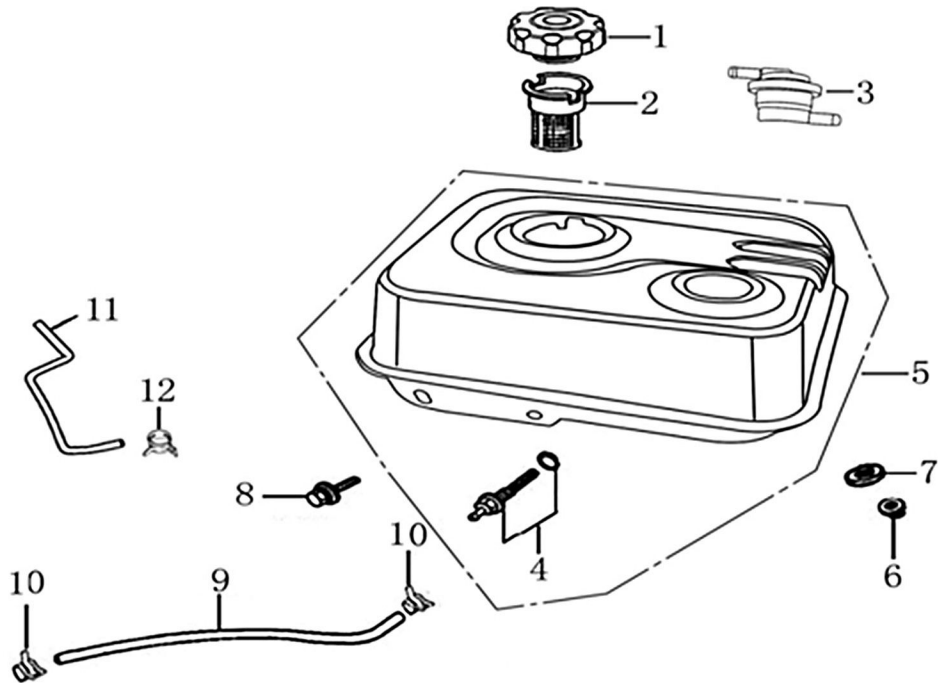

Fuel Tank

ITEM	PART NO.	QTY.	DESCRIPTION
1	0J88870127	1	CAP COMP., FUEL FILLER
2	0J35220133	1	FILTER, FUEL
3	0J88870128	1	VALVE, ROLL OVER
4	0J35220132	1	JOINT ASSY., FUEL TANK
5	0K10430122	1	TANK COMP., FUEL
6	0G84420272	2	NUT, FLANGE
7	0J35220171	2	WASHER, RUBBER
8	0G84420268	1	BOLT, FLANGE
9	0G9757D	1	TUBE, FUEL
10	0J88870130	2	CLAMP, HOSE
11	0J88870131	1	HOSE, ROLL OVER VLV, FORMED
12	0J88870132	1	CLAMP, HOSE