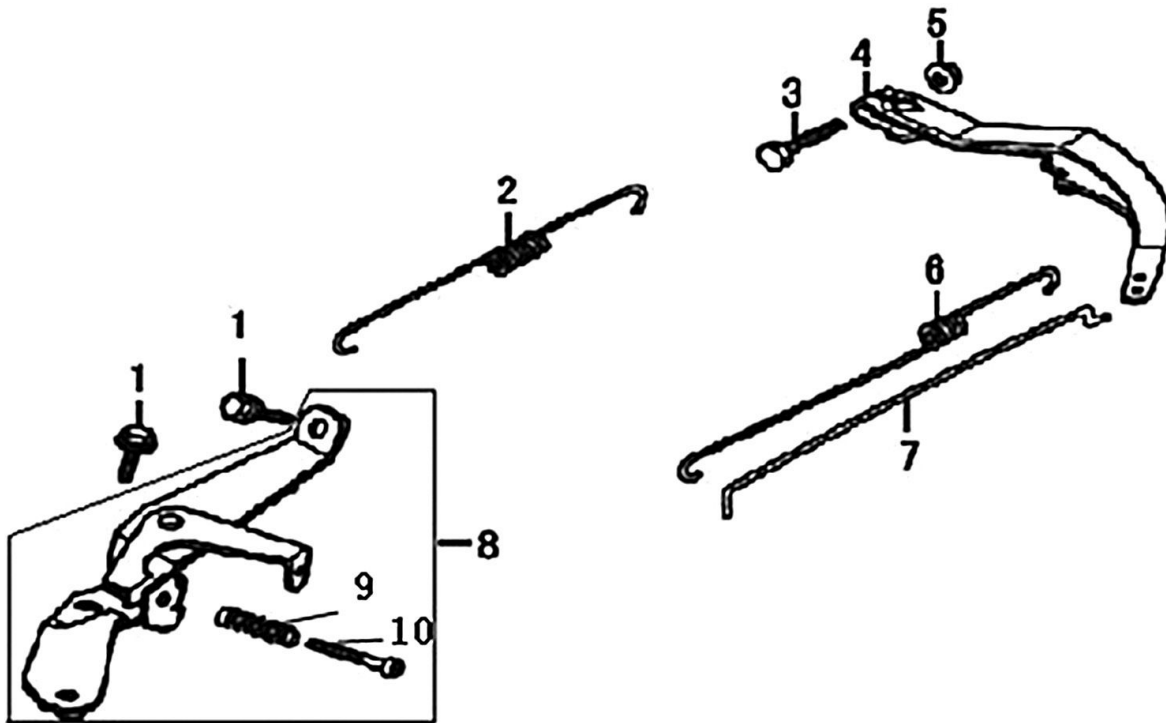

Flywheel

ITEM	PART NO.	QTY.	DESCRIPTION
1	0J35220152	1	FLYWHEEL COMP
2	0J35220153	1	COIL ASSY., IGNITION
3	0G84420268	2	BOLT, FLANGE
4	0J35220123	1	FAN, COOLING
5	0J35220151	1	PULLEY, STARTER
6	0J35220162	1	NUT, SPECIAL

196cc ENGINE

Control

ITEM	PART NO.	QTY.	DESCRIPTION
1	0J35220157	2	BOLT, FLANGE
2	0H95590117	1	SPRING, GOVERNOR
3	0G84420197	1	BOLT, QUADRATE HEAD
4	0K40510118	1	ARM, GOVERNOR
5	0G84420272	1	NUT, FLANGE
6	0J35220137	1	SPRING, THROTTLE RETURN
7	0H95590116	1	ROD, GOVERNOR
8	0J47870149	1	CONTROL ASSY.
9	0J47870150	1	SPRING
10	0J35250132	1	SCREW, 5x35