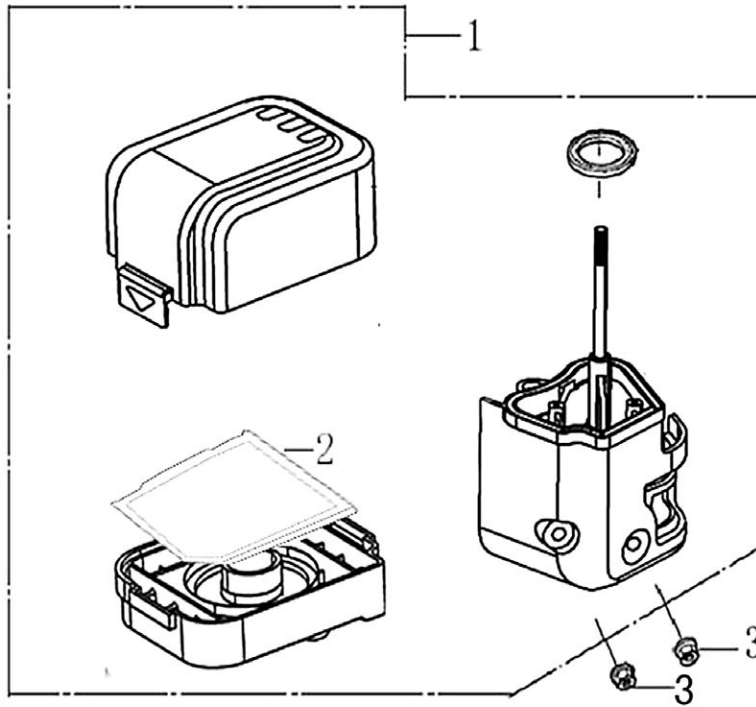

Air Cleaner

ITEM	PART NO.	QTY.	DESCRIPTION
1	OK40510115	1	AIR CLEANER ASSY.
2	OK40510116	1	ELEMENT, AIR FILTER
3	OG84420272	2	NUT, FLANGE