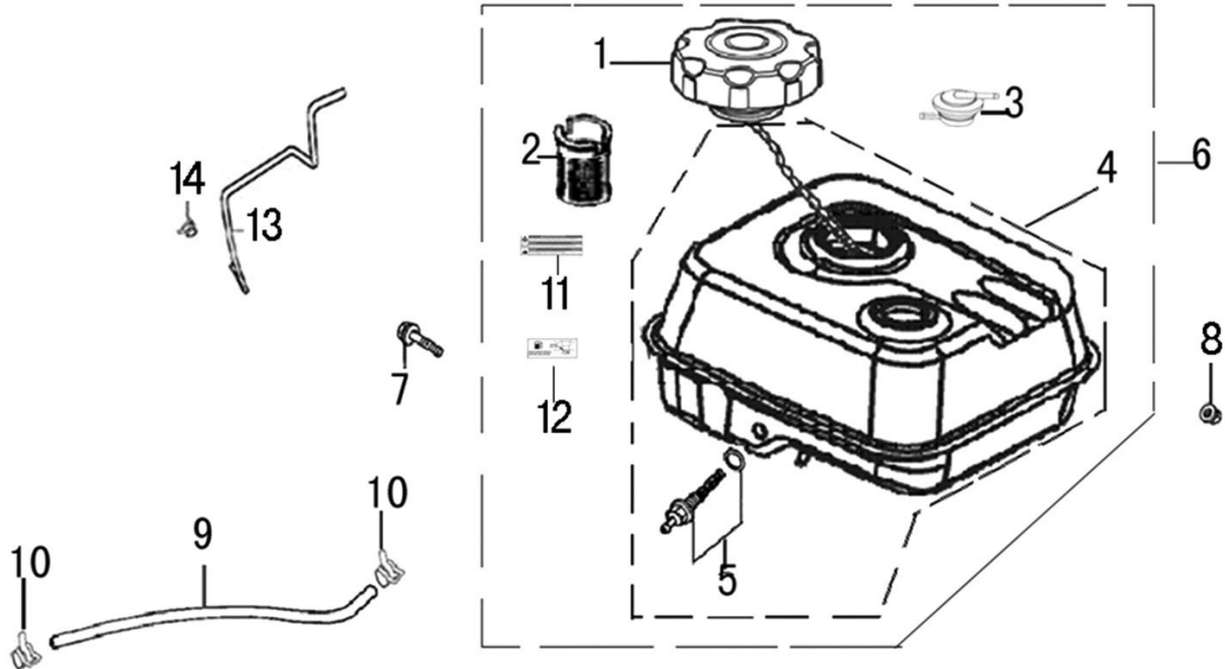

302cc ENGINE

Fuel Tank

ITEM	PART NO.	QTY.	DESCRIPTION
1	0J88870127	1	CAP COMP., FUEL FILLER
2	0J35220133	1	FILTER, FUEL
3	0J88870128	1	GAS VALVE, FUEL TANK
4	0K10450131	1	TANK COMP., FUEL
5	0J35220132	1	JOINT ASSY., FUEL TANK
6	0K10450143	1	TANK, FUEL ASSY.
7	0G84420201	2	BOLT, FLANGE, 8x25
8	0K22930127	2	NUT, FLANGE
9	0G9757D	1	HOSE, FUEL
10	0J88870130	2	CLAMP, FUEL HOSE
11	N/A	1	WARNING MARK
12	N/A	1	REMINDER MARK
13	0K10450144	1	HOSE, PREFORMED
14	0J88870132	1	CLAMP, FUEL HOSE