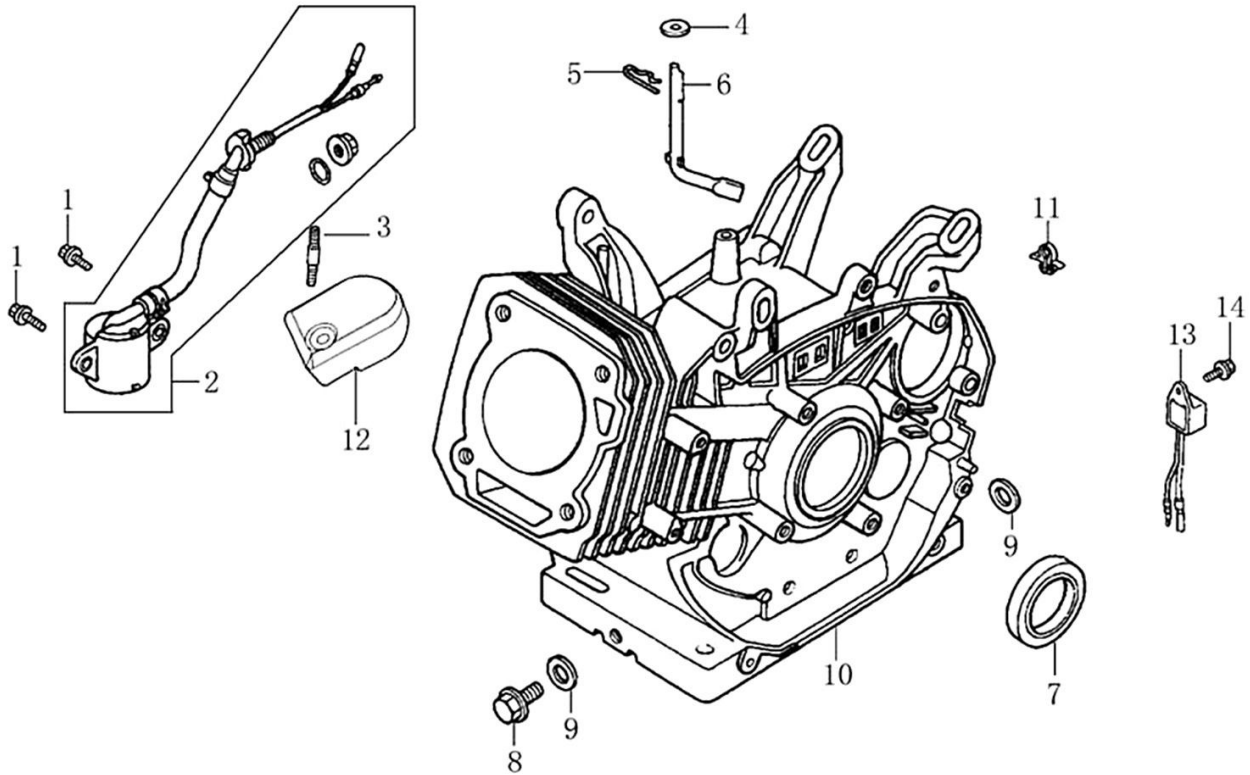

Cylinder Head

ITEM	PART NO.	QTY.	DESCRIPTION
1	0J35240147	6	BOLT, FLANGE
2	0J39340112	1	COVER, VALVE
3	0J39340113	1	GASKET, VALVE COVER
4	0K22930128	1	TUBE, BREATHER
5	0G84420211	4	BOLT, FLANGE HEAD 10x80
6	0K10450110	2	BOLT, STUD, EXHAUST
7	0J00620106	1	SPARK PLUG
8	0K10450111	1	HEAD, CYLINDER
9	0J35240111	1	GASKET, CYLINDER HEAD
10	0G84420212	2	PIN, DOWEL
11	0K10450112	2	BOLT, STUD, INTAKE

302cc ENGINE

Crankcase

ITEM	PART NO.	QTY.	DESCRIPTION
1	0G84420217	2	BOLT, FLANGE
2	0G84420105	1	SWITCH ASSY., OIL LEVEL
3	0J35220160	1	BOLT, STUD, EXHAUST
4	0G84420218	1	WASHER,8*16*1.2
5	0G84420219	1	PIN, LOCK, 10MM
6	0K10450113	1	SHAFT, GOVERNOR ARM
7	0J35240155	1	OIL SEAL 30x46x8
8	0G84420110	2	BOLT, DRAIN PLUG
9	0G84420109	2	WASHER, DRAIN PLUG, 12MM
10	0K10450114	1	CRANKCASE
11	0K22930129	1	HOLDER, STOP SWITCH
12	0K10450115	1	COVER, WIRE
13	0G84420112	1	ALERT UNIT,OIL
14	0G84420194	1	BOLT, FLANGE, 6x12

302cc ENGINE

Crankshaft and Piston

ITEM	PART NO.	QTY.	DESCRIPTION
1	0K10450120	1	RING SET, PISTON
2	0J47870127	2	CLIP, PISTON PIN
3	0K10450121	1	PISTON
4	0K10450122	1	PIN, PISTON
5	0K10450123	1	ROD ASSY., CONNECTING
6	0G84420236	2	BOLT, CONNECTING ROD
7	0K10450124	1	CRANKSHAFT ASSY
8	0G84420119	1	KEY, SPECIAL WOODRUFF
9	0K22930117	1	KEY

Rocker and Camshaft

ITEM	PART NO.	QTY.	DESCRIPTION
1	0J39430124	1	ROCKER ARM ASSY.
2	0J39430125	1	ROCKER ARM ASSY.
3	0K10450125	2	VALVE ROCKER SHAFT
4	0K10450126	2	PUSH ROD
5	0G84420174	2	LIFTER , VALVE
6	0G84420122	2	ROTATOR, VALVE
7	0G84420239	2	LOCKER, VALVE
8	0G84420123	2	RETAINER, VALVE SPRING
9	0G84420124	2	SPRING, VALVE
10	0G84420125	1	SEAT, VALVE SPRING
11	0G84420128	1	SEAL, VALVE STEM
12	0K10450127	1	VALVE ASSY.
13	0K10450128	1	CAMSHAFT ASSY
15	0K10450129	1	RETAINER, ROCKER ARM SHAFT
16	0G84420194	1	BOLT, FLANGE 6x12