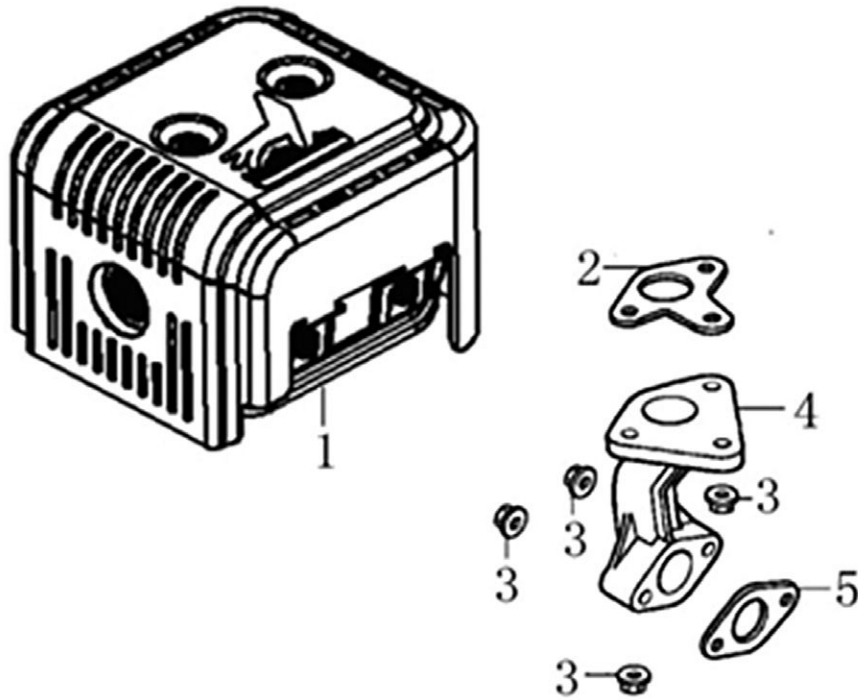

Muffler

ITEM	PART NO.	QTY.	DESCRIPTION
1	0K10450142	1	MUFFLER ASSY.
2	0K22930123	1	GASKET, EX. PIPE
3	0J35220161	5	NUT, HEX., M8
4	0K22930122	1	PIPE COMP., EX
5	0G9028	1	GASKET, MUFFLER