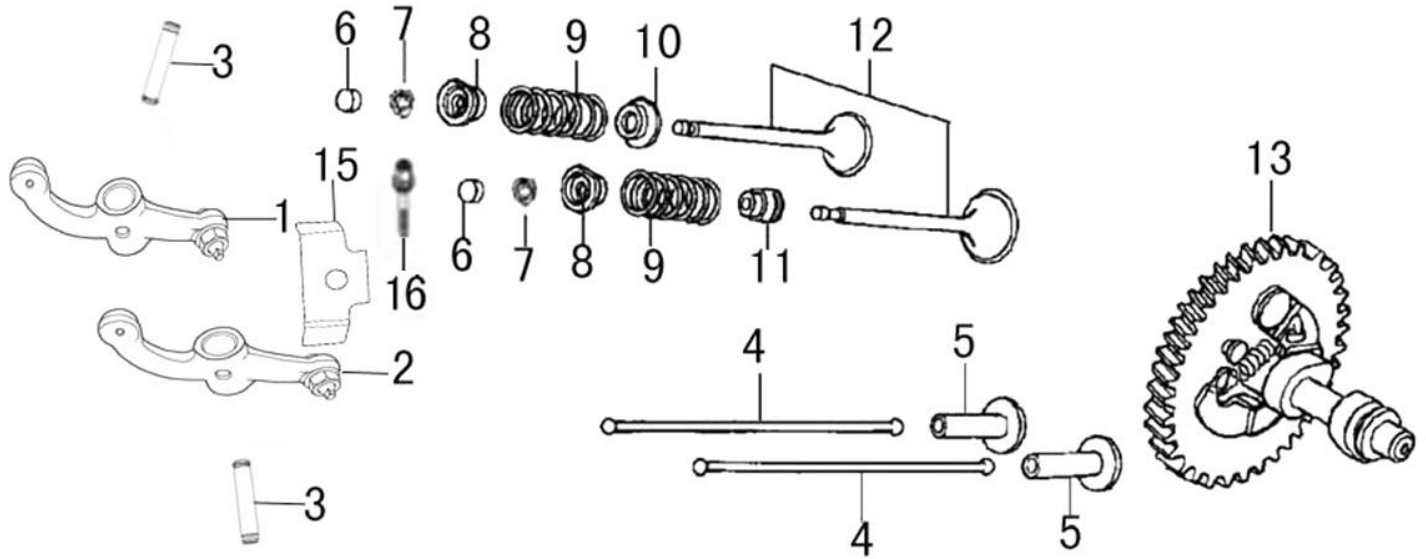

Cylinder Head

ITEM	PART NO.	QTY.	DESCRIPTION
1	0J35240147	6	BOLT, FLANGE
2	0J39340112	1	COVER, VALVE
3	0J39340113	1	GASKET, VALVE COVER
4	0K22930128	1	TUBE, BREATHER
5	0G84420211	4	BOLT, FLANGE HEAD 10x80
6	0K10450110	2	BOLT, STUD, EXHAUST
7	0J00620106	1	SPARK PLUG
8	0K10450111	1	HEAD, CYLINDER
9	0J35240111	1	GASKET, CYLINDER HEAD
10	0G84420212	2	PIN, DOWEL
11	0K10450112	2	BOLT, STUD, INTAKE

Crankcase Cover

ITEM	PART NO.	QTY.	DESCRIPTION
1	0J35250110	2	DIPSTICK & WSHR ASSY.
2	0H98380103	7	BOLT, FLANGE 8X35
3	0J35240155	1	SEAL, OIL 30x46x8
4	0K10450116	1	COVER, CRANKASE
5	0K10450117	1	GASKET, CRANKCASE COVER
6	0G84420228	2	PIN, DOWEL 8x12
7	0K10450118	1	GOVERNOR ASSY.
8	0k10450119	1	BEARING, BALL 6206

302cc ENGINE

Crankshaft and Piston

ITEM	PART NO.	QTY.	DESCRIPTION
1	0K10450120	1	RING SET, PISTON
2	0J47870127	2	CLIP, PISTON PIN
3	0K10450121	1	PISTON
4	0K10450122	1	PIN, PISTON
5	0K10450123	1	ROD ASSY., CONNECTING
6	0G84420236	2	BOLT, CONNECTING ROD
7	0K10450124	1	CRANKSHAFT ASSY
8	0G84420119	1	KEY, SPECIAL WOODRUFF
9	0K22930117	1	KEY

Rocker and Camshaft

ITEM	PART NO.	QTY.	DESCRIPTION
1	0J39430124	1	ROCKER ARM ASSY.
2	0J39430125	1	ROCKER ARM ASSY.
3	0K10450125	2	VALVE ROCKER SHAFT
4	0K10450126	2	PUSH ROD
5	0G84420174	2	LIFTER , VALVE
6	0G84420122	2	ROTATOR, VALVE
7	0G84420239	2	LOCKER, VALVE
8	0G84420123	2	RETAINER, VALVE SPRING
9	0G84420124	2	SPRING, VALVE
10	0G84420125	1	SEAT, VALVE SPRING
11	0G84420128	1	SEAL, VALVE STEM
12	0K10450127	1	VALVE ASSY.
13	0K10450128	1	CAMSHAFT ASSY
15	0K10450129	1	RETAINER, ROCKER ARM SHAFT
16	0G84420194	1	BOLT, FLANGE 6x12