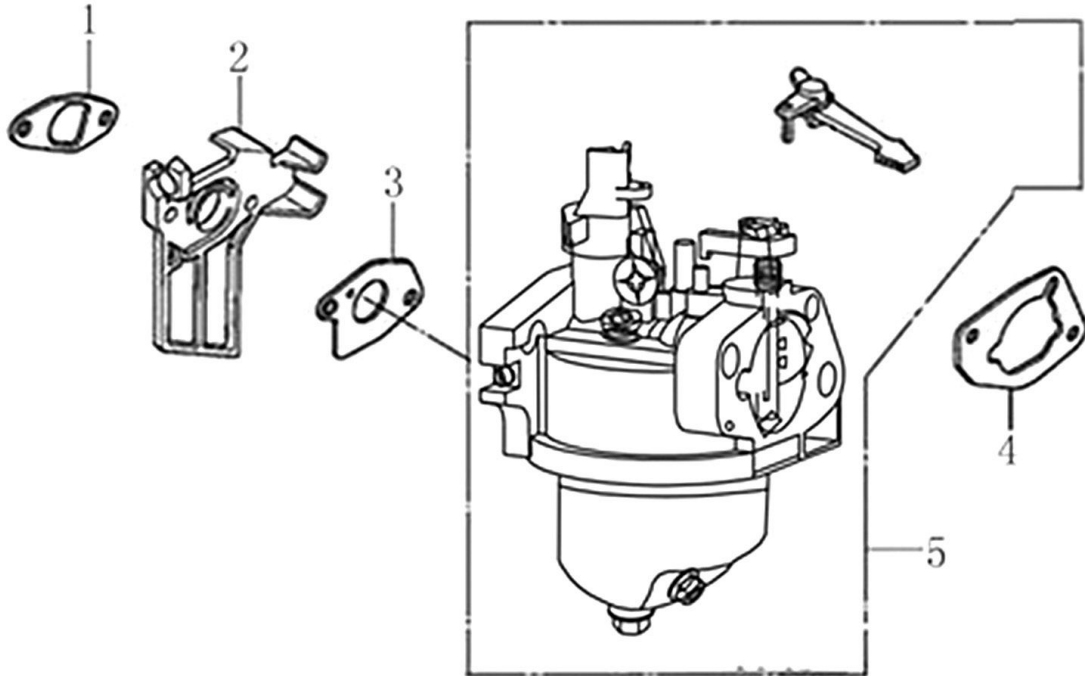

Carburetor

ITEM	PART NO.	QTY.	DESCRIPTION
1	0J35240120	1	GASKET, CARBURETOR
2	0K10450134	1	INSULATOR, CARBURETOR
3	0K10450135	1	GASKET, INSULATOR
4	0G84420156	1	GASKET, AIR CLEANER
5	0K10450136	1	CARBURETOR