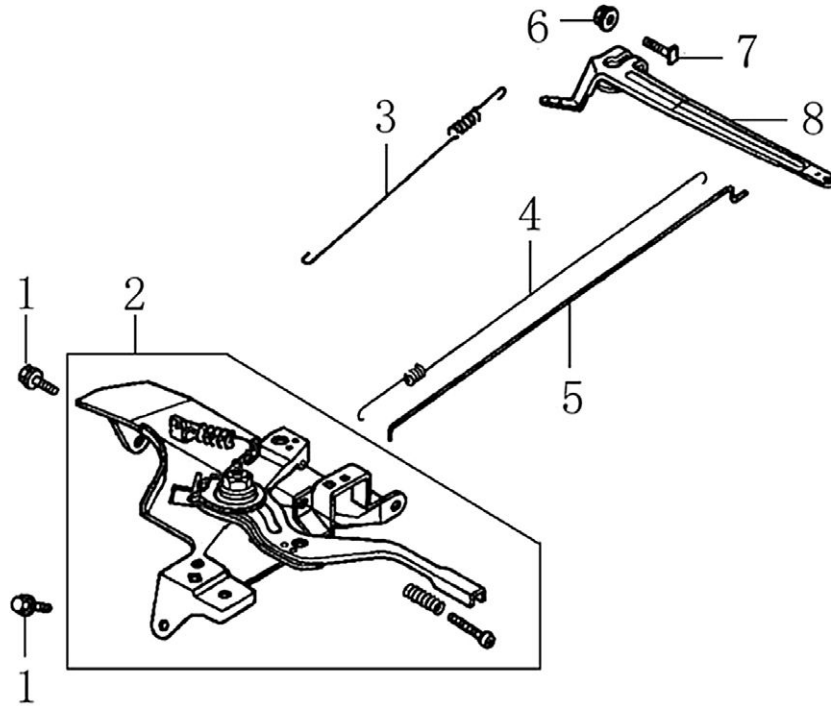

302cc ENGINE

Crankshaft and Piston

ITEM	PART NO.	QTY.	DESCRIPTION
1	0K10450120	1	RING SET, PISTON
2	0J47870127	2	CLIP, PISTON PIN
3	0K10450121	1	PISTON
4	0K10450122	1	PIN, PISTON
5	0K10450123	1	ROD ASSY., CONNECTING
6	0G84420236	2	BOLT, CONNECTING ROD
7	0K10450124	1	CRANKSHAFT ASSY
8	0G84420119	1	KEY, SPECIAL WOODRUFF
9	0K22930117	1	KEY

Rocker and Camshaft

ITEM	PART NO.	QTY.	DESCRIPTION
1	0J39430124	1	ROCKER ARM ASSY.
2	0J39430125	1	ROCKER ARM ASSY.
3	0K10450125	2	VALVE ROCKER SHAFT
4	0K10450126	2	PUSH ROD
5	0G84420174	2	LIFTER , VALVE
6	0G84420122	2	ROTATOR, VALVE
7	0G84420239	2	LOCKER, VALVE
8	0G84420123	2	RETAINER, VALVE SPRING
9	0G84420124	2	SPRING, VALVE
10	0G84420125	1	SEAT, VALVE SPRING
11	0G84420128	1	SEAL, VALVE STEM
12	0K10450127	1	VALVE ASSY.
13	0K10450128	1	CAMSHAFT ASSY
15	0K10450129	1	RETAINER, ROCKER ARM SHAFT
16	0G84420194	1	BOLT, FLANGE 6x12

Flywheel

ITEM	PART NO.	QTY.	DESCRIPTION
1	0J35240143	1	COIL ASSY., IGNITION
2	0G84420267	1	GROMMET, CORD
3	0G84420268	2	BOLT, FLANGE,M6X25
4	0J35240142	1	FLYWHEEL
5	0J35240116	1	FAN COOLING
6	0J35240141	1	PULLEY, STARTER
7	0G84420149	1	NUT SPECIAL,16MM
8	0J35220172	1	HOLDER, STOP SWITCH

Control

ITEM	PART NO.	QTY.	DESCRIPTION
1	0G84420194	2	NUT, FLANGE M6
2	0K10450137	1	CONTROL ASSY.
3	0K10450138	1	SPRING, CABLE RETURN
4	0J39430132	1	SPRING, THROTTLE RETURN
5	0K10450139	1	ROD, GOVERNOR
6	0H58410171	1	NUT, FLANGE M6
7	0G84420197	1	BOLT, QUADRATE HEAD
8	0J35240127	1	ARM, GOVERNOR