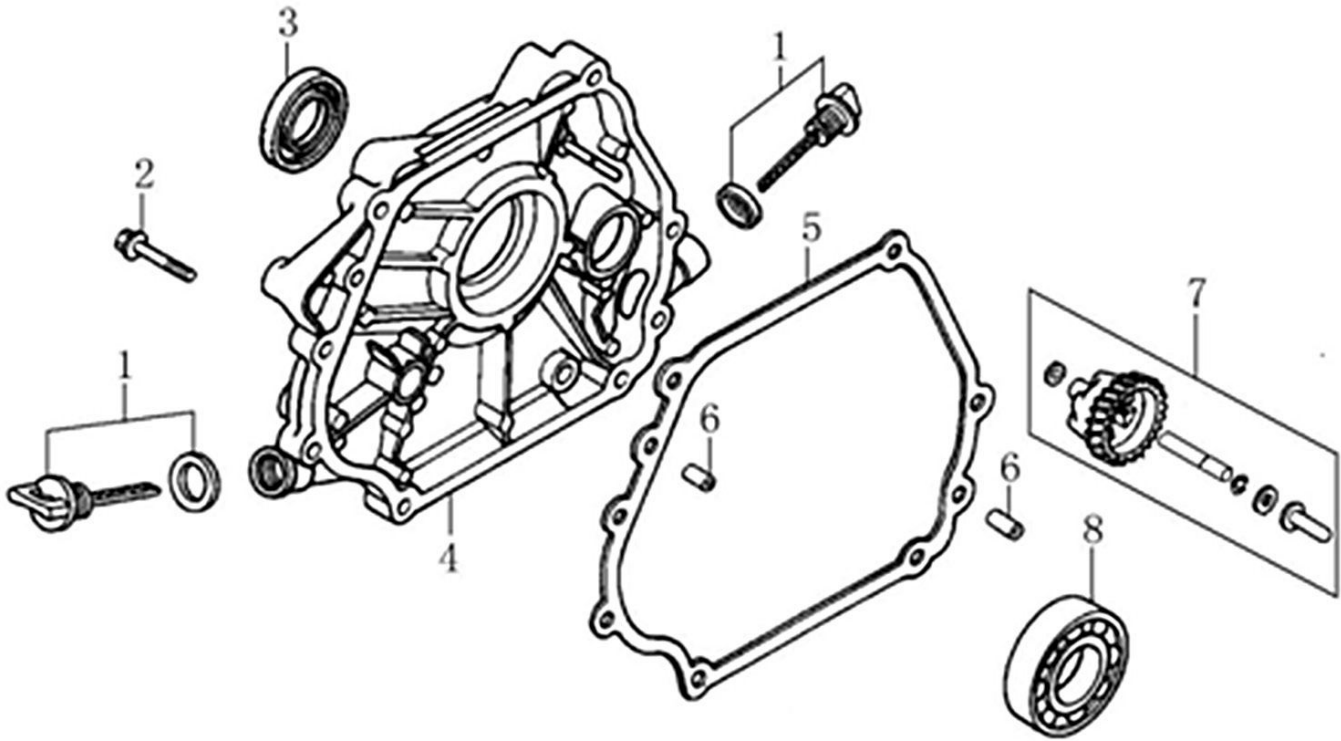

Crankcase Cover

ITEM	PART NO.	QTY.	DESCRIPTION
1	0J35250110	2	DIPSTICK & WSHR ASSY.
2	0H98380103	7	BOLT, FLANGE 8X35
3	0J35240155	1	SEAL, OIL 30x46x8
4	0K10450116	1	COVER, CRANKASE
5	0K10450117	1	GASKET, CRANKCASE COVER
6	0G84420228	2	PIN, DOWEL 8x12
7	0K10450118	1	GOVERNOR ASSY.
8	0k10450119	1	BEARING, BALL 6206