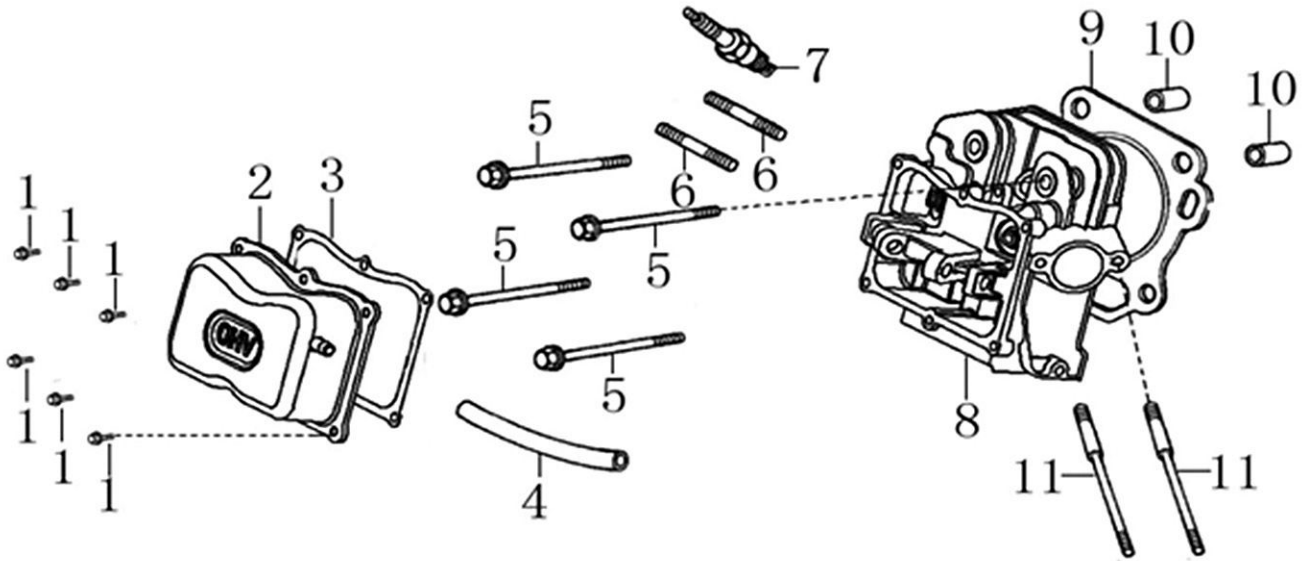

Cylinder Head

ITEM	PART NO.	QTY.	DESCRIPTION
1	0J35240147	6	BOLT, FLANGE
2	0J39340112	1	COVER, VALVE
3	0J39340113	1	GASKET, VALVE COVER
4	0K22930128	1	TUBE, BREATHER
5	0G84420211	4	BOLT, FLANGE HEAD 10x80
6	0K10450110	2	BOLT, STUD, EXHAUST
7	0J00620106	1	SPARK PLUG
8	0K10450111	1	HEAD, CYLINDER
9	0J35240111	1	GASKET, CYLINDER HEAD
10	0G84420212	2	PIN, DOWEL
11	0K10450112	2	BOLT, STUD, INTAKE

302cc ENGINE

Crankcase

ITEM	PART NO.	QTY.	DESCRIPTION
1	0G84420217	2	BOLT, FLANGE
2	0G84420105	1	SWITCH ASSY., OIL LEVEL
3	0J35220160	1	BOLT, STUD, EXHAUST
4	0G84420218	1	WASHER,8*16*1.2
5	0G84420219	1	PIN, LOCK, 10MM
6	0K10450113	1	SHAFT, GOVERNOR ARM
7	0J35240155	1	OIL SEAL 30x46x8
8	0G84420110	2	BOLT, DRAIN PLUG
9	0G84420109	2	WASHER, DRAIN PLUG, 12MM
10	0K10450114	1	CRANKCASE
11	0K22930129	1	HOLDER, STOP SWITCH
12	0K10450115	1	COVER, WIRE
13	0G84420112	1	ALERT UNIT,OIL
14	0G84420194	1	BOLT, FLANGE, 6x12

302cc ENGINE

Crankshaft and Piston

ITEM	PART NO.	QTY.	DESCRIPTION
1	0K10450120	1	RING SET, PISTON
2	0J47870127	2	CLIP, PISTON PIN
3	0K10450121	1	PISTON
4	0K10450122	1	PIN, PISTON
5	0K10450123	1	ROD ASSY., CONNECTING
6	0G84420236	2	BOLT, CONNECTING ROD
7	0K10450124	1	CRANKSHAFT ASSY
8	0G84420119	1	KEY, SPECIAL WOODRUFF
9	0K22930117	1	KEY

Rocker and Camshaft

ITEM	PART NO.	QTY.	DESCRIPTION
1	0J39430124	1	ROCKER ARM ASSY.
2	0J39430125	1	ROCKER ARM ASSY.
3	0K10450125	2	VALVE ROCKER SHAFT
4	0K10450126	2	PUSH ROD
5	0G84420174	2	LIFTER , VALVE
6	0G84420122	2	ROTATOR, VALVE
7	0G84420239	2	LOCKER, VALVE
8	0G84420123	2	RETAINER, VALVE SPRING
9	0G84420124	2	SPRING, VALVE
10	0G84420125	1	SEAT, VALVE SPRING
11	0G84420128	1	SEAL, VALVE STEM
12	0K10450127	1	VALVE ASSY.
13	0K10450128	1	CAMSHAFT ASSY
15	0K10450129	1	RETAINER, ROCKER ARM SHAFT
16	0G84420194	1	BOLT, FLANGE 6x12