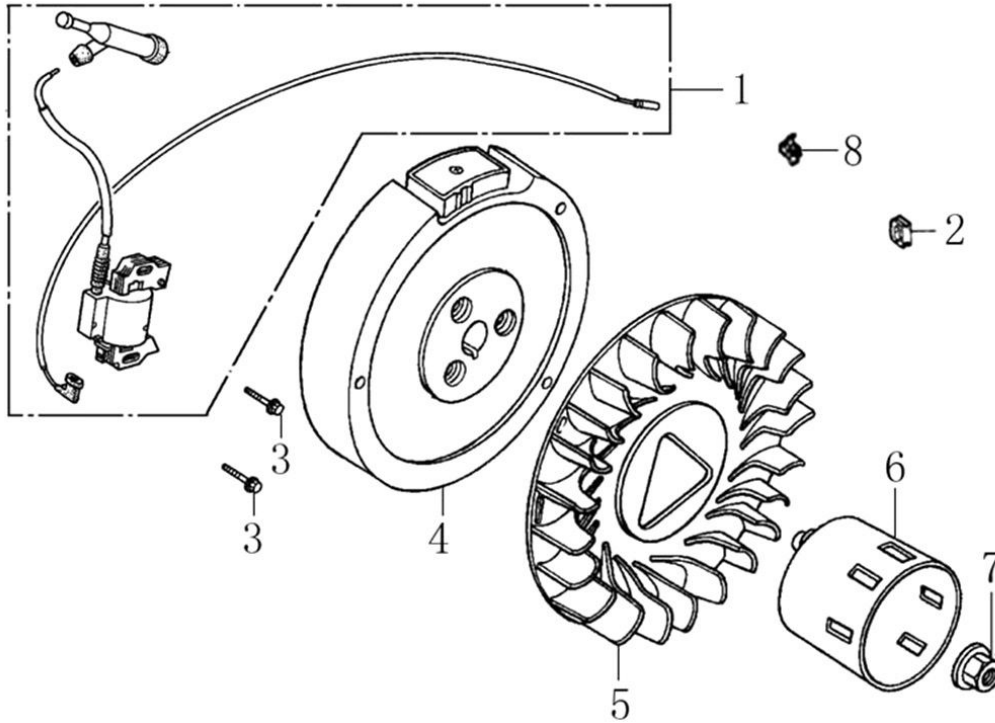

Flywheel

ITEM	PART NO.	QTY.	DESCRIPTION
1	0J35240143	1	COIL ASSY., IGNITION
2	0G84420267	1	GROMMET, CORD
3	0G84420268	2	BOLT, FLANGE,M6X25
4	0J35240142	1	FLYWHEEL
5	0J35240116	1	FAN COOLING
6	0J35240141	1	PULLEY, STARTER
7	0G84420149	1	NUT SPECIAL,16MM
8	0J35220172	1	HOLDER, STOP SWITCH