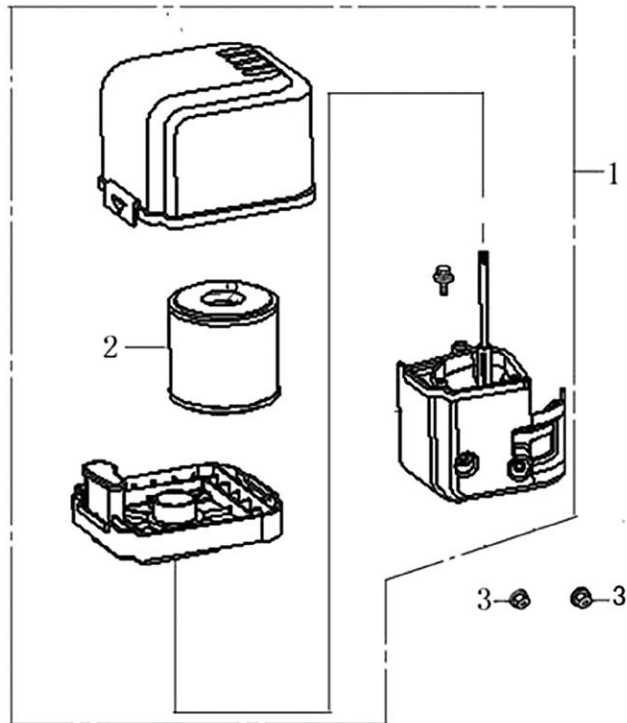

Air Cleaner

ITEM	PART NO.	QTY.	DESCRIPTION
1	OK10450140	1	AIR CLEANER ASSY
2	OK10450141	1	ELEMENT, AIR CLEANER
3	OG84420272	2	NUT, FLANGE, M6