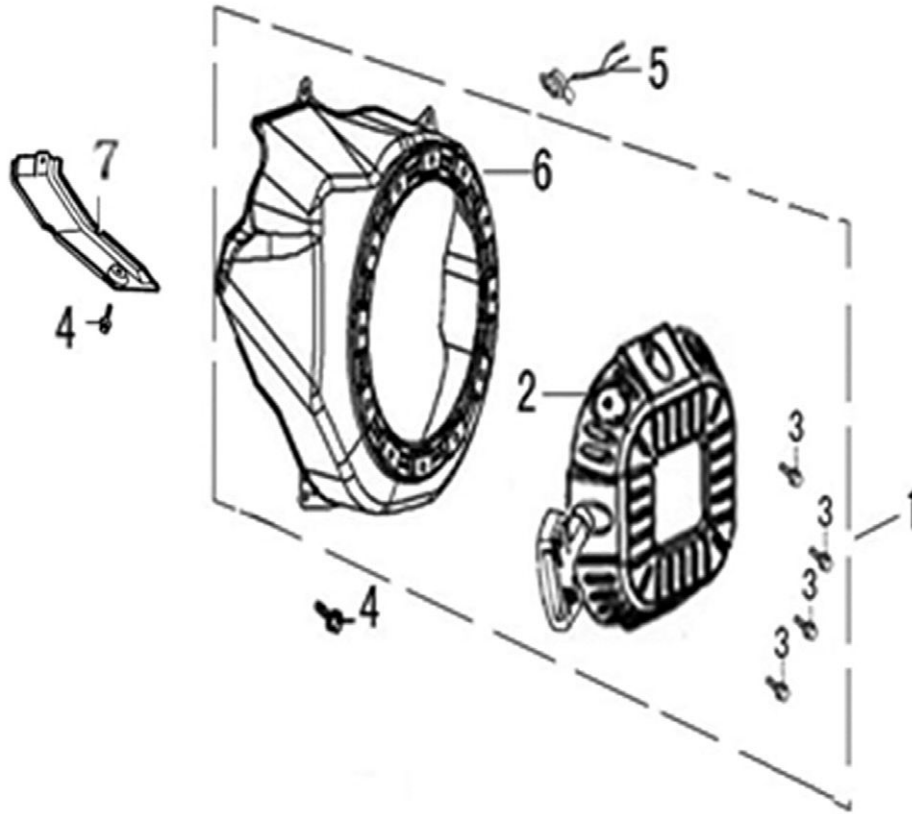

302cc ENGINE

Starter

ITEM	PART NO.	QTY.	DESCRIPTION
1	0K10450130	1	RECOIL STARTER W/HSNG
2	0K10450145	1	STARTER ASSY., RECOIL
3	0G84420241	4	BOLT, FLANGE 6x8
4	0G84420194	5	BOLT, FLANGE 6x12
5	0G9911	1	SWITCH ASSY., ENGINE STOP
6	0K10450132	1	HOUSING, BLOWER
7	0K10450133	1	SHROUD