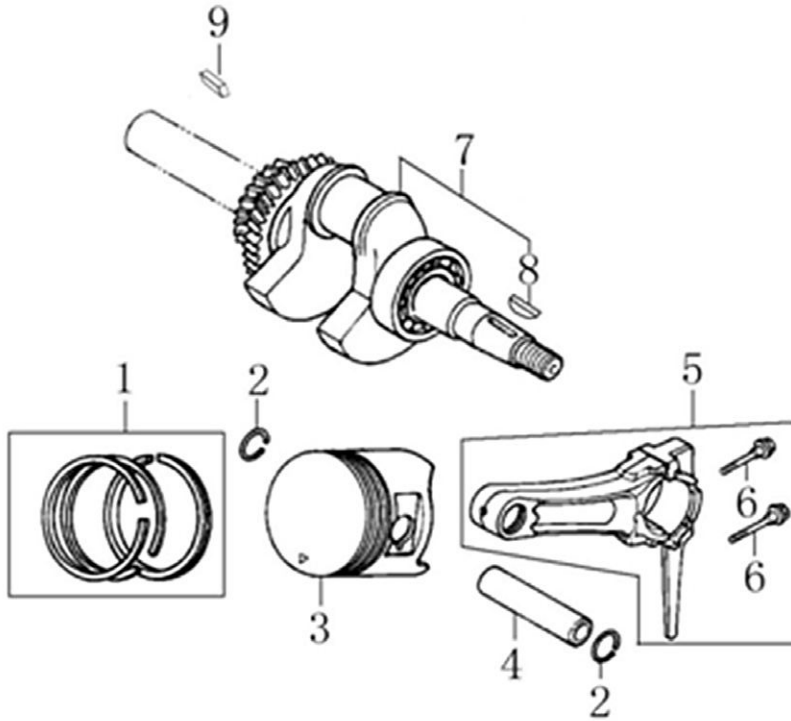

Cylinder Head

ITEM	PART NO.	QTY.	DESCRIPTION
1	0J35240147	6	BOLT, FLANGE
2	0J39340112	1	COVER, VALVE
3	0J39340113	1	GASKET, VALVE COVER
4	0K22930128	1	TUBE, BREATHER
5	0G84420211	4	BOLT, FLANGE HEAD 10x80
6	0K10450110	2	BOLT, STUD, EXHAUST
7	0J00620106	1	SPARK PLUG
8	0K10450111	1	HEAD, CYLINDER
9	0J35240111	1	GASKET, CYLINDER HEAD
10	0G84420212	2	PIN, DOWEL
11	0K10450112	2	BOLT, STUD, INTAKE

Crankcase Cover

ITEM	PART NO.	QTY.	DESCRIPTION
1	0J35250110	2	DIPSTICK & WSHR ASSY.
2	0H98380103	7	BOLT, FLANGE 8X35
3	0J35240155	1	SEAL, OIL 30x46x8
4	0K10450116	1	COVER, CRANKASE
5	0K10450117	1	GASKET, CRANKCASE COVER
6	0G84420228	2	PIN, DOWEL 8x12
7	0K10450118	1	GOVERNOR ASSY.
8	0k10450119	1	BEARING, BALL 6206

302cc ENGINE

Crankshaft and Piston

ITEM	PART NO.	QTY.	DESCRIPTION
1	0K10450120	1	RING SET, PISTON
2	0J47870127	2	CLIP, PISTON PIN
3	0K10450121	1	PISTON
4	0K10450122	1	PIN, PISTON
5	0K10450123	1	ROD ASSY., CONNECTING
6	0G84420236	2	BOLT, CONNECTING ROD
7	0K10450124	1	CRANKSHAFT ASSY
8	0G84420119	1	KEY, SPECIAL WOODRUFF
9	0K22930117	1	KEY

Rocker and Camshaft

ITEM	PART NO.	QTY.	DESCRIPTION
1	0J39430124	1	ROCKER ARM ASSY.
2	0J39430125	1	ROCKER ARM ASSY.
3	0K10450125	2	VALVE ROCKER SHAFT
4	0K10450126	2	PUSH ROD
5	0G84420174	2	LIFTER , VALVE
6	0G84420122	2	ROTATOR, VALVE
7	0G84420239	2	LOCKER, VALVE
8	0G84420123	2	RETAINER, VALVE SPRING
9	0G84420124	2	SPRING, VALVE
10	0G84420125	1	SEAT, VALVE SPRING
11	0G84420128	1	SEAL, VALVE STEM
12	0K10450127	1	VALVE ASSY.
13	0K10450128	1	CAMSHAFT ASSY
15	0K10450129	1	RETAINER, ROCKER ARM SHAFT
16	0G84420194	1	BOLT, FLANGE 6x12