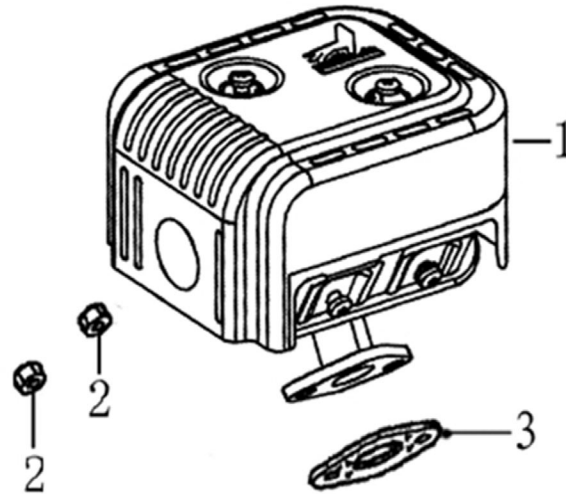

Flywheel

ITEM	PART NO.	QTY.	DESCRIPTION
1	0J35220152	1	FLYWHEEL
2	0J35220153	1	COIL ASSY, IGNITION
3	0G84420268	2	BOLT, FLANGE 6x25
4	0J35220123	1	FAN, COOLING
5	0J35220151	1	PULLEY, STARTER
6	0J35220162	1	NUT

196cc ENGINE

Control

ITEM	PART NO.	QTY.	DESCRIPTION
1	0J35220139	1	CONTROL ASSY.
2	0J35220157	2	BOLT, FLANGE
3	0H95590117	1	SPRING, GOVERNOR
4	0J35220137	1	SPRING, THROTTLE RETURN
5	0H95590116	1	ROD, GOVERNOR
6	0G84420197	1	BOLT, GOVERNOR ARM M6x21
7	0G84420196	1	NUT, FLANGE
8	0J35220138	1	ARM, GOVERNOR

Air Cleaner

ITEM	PART NO.	QTY.	DESCRIPTION
1	0J88870124	1	AIR CLEANER ASSY
2	0J88870125	1	ELEMENT, AIR FILTER
3	0G84420196	2	NUT, FLANGE 6MM

Muffler

ITEM	PART NO.	QTY.	DESCRIPTION
1	0J88870126	1	MUFFLER ASSY
2	0J35220161	2	NUT, HEX
3	0J35220144	1	GASKET, MUFFLER
NOT SHOWN	0K1851	1	ARRESTOR, SPARK