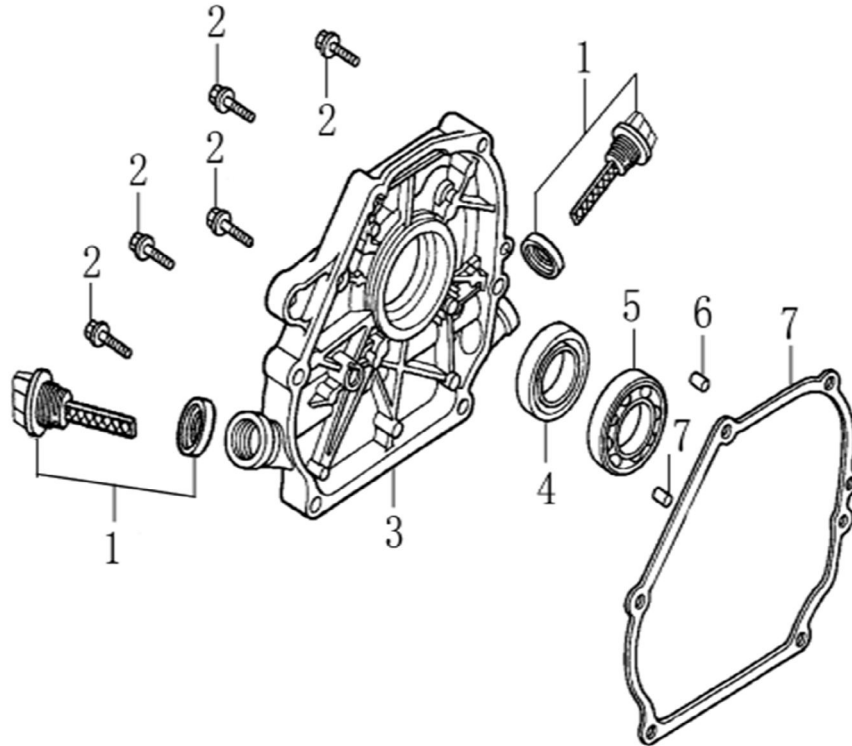

Cylinder Head

ITEM	PART NO.	QTY.	DESCRIPTION
1	0J88870101	1	HEAD, CYLINDER
2	0J35220159	2	BOLT, STUD,IN.
3	0J35220165	2	PIN, DOWEL
4	0J88870102	1	GASKET, CYLINDER HEAD
5	0G84420210	2	BOLT, STUD , EX.
6	0J00620106	1	PLUG, SPARK
7	0J35220158	4	BOLT, FLANGE 8*60
8	0J88870103	1	GASKET, HEAD COVER
9	0J88870104	1	COVER, HEAD
10	0G84420217	4	BOLT, FLANGE 6*14
11	0J88870105	1	TUBE, BREATHER
12	0J88870107	1	GASKET, BREATHER CHAMBER
13	0J88870106	1	CAP, BREATHER CHAMBER
14	0J88870108	1	OIL STRAINER
Not Shown	0K104200SM		196CC ENG. (G19) SM KIT

196cc ENGINE

Crankcase

ITEM	PART NO.	QTY.	DESCRIPTION
1	0J88870109	1	CRANK CASE
2	0J35220166	1	OIL SEAL 25x41.25x6
3	0J35220164	2	WASHER, DRAIN PLUG
4	0J35220111	2	BOLT, DRAIN PLUG
5	0G84420112	1	ALERT UNIT, LOW OIL
6	0J35220157	1	BOLT, FLANGE , 6x10
7	0J35220154	1	OIL LEVEL SWITCH
8	0G84420217	2	BOLT, FLANGE , 6*14
9	0J88870110	1	GOVERNOR GEAR ASSY.
10	0J47870117	1	BEARING, RADIAL BALL
11	0J47870118	1	WASHER, PLAIN
12	0G84420219	1	PIN, LOCK
13	0J47870119	1	SHAFT, GOVERNOR ARM
14	0J88870133	1	COVER, WIRE
15	0K10460111	1	CABLE CLEAT

Crankcase Cover

ITEM	PART NO.	QTY.	DESCRIPTION
1	0J35230110	2	GAUGE ASSY.,OIL LEVEL
2	0J35230136	6	BOLT, FLANGE
3	0J88870111	1	CASE COVER
4	0J35220166	1	OIL SEAL 25x41.25x6
5	0J47870117	1	BEARING, RADIAL BALL
6	0J35230138	2	PIN, DOWEL
7	0J88870112	1	GASKET, CASE COVER

Rocker and Camshaft

ITEM	PART NO.	QTY.	DESCRIPTION
1	0J88870120	2	ROCKER ARM
2	0J88870119	2	VALVE ROCKER SHAFT
3	0J88870121	2	ROD, PUSH
4	0J35220122	2	LIFTER VALVE
5	0J35230114	2	ROTATOR, VALVE
6	0J35220118	2	RETAINER, VALVE SPRING
7	0J35220117	2	SPRING, VALVE
8	0J35220119	1	SEAL, GUIDE
9	0J35230140	1	VALVE SET
10	0J47870133	1	CAMSHAFT ASSY
11	0K10430117	4	SPLIT WASHER