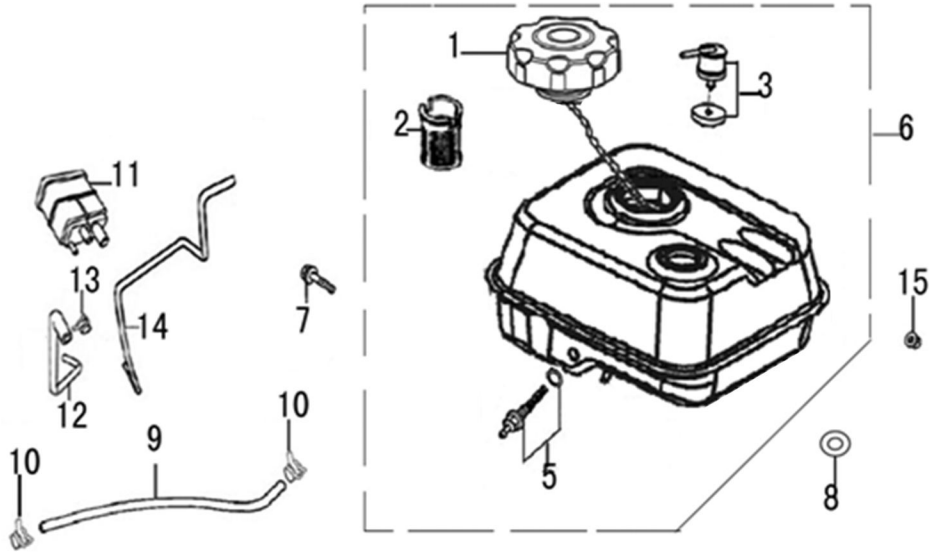

Fuel Tank

ITEM	PART NO.	QTY.	DESCRIPTION
1	0J88870127	1	CAP, FUEL
2	0J35220133	1	FILTER, FUEL
3	0J88870128	1	ROLL OVER VALVE
5	0J35220132	1	JOINT ASSY.,FUEL TANK
6	0J88870129	1	ASSY, FUEL TANK W/ROV
7	0G84420268	1	BOLT, FLANGE 6x25
8	0J35220171	2	WASHER, RUBBER
9	0G9757D	1	HOSE, FUEL
10	0J88870130	2	CLAMP/COLLAR
11	0K10470101	1	CARBON CANISTER ASSY
12	0J35220147	1	HOSE,AIRCLNR TO CARBONCANISTER
13	0J88870132	1	CLAMP
14	0K10420110	1	HOSE, FORMED (ROV)
15	0G84420272	2	NUT, FLANGE 6MM