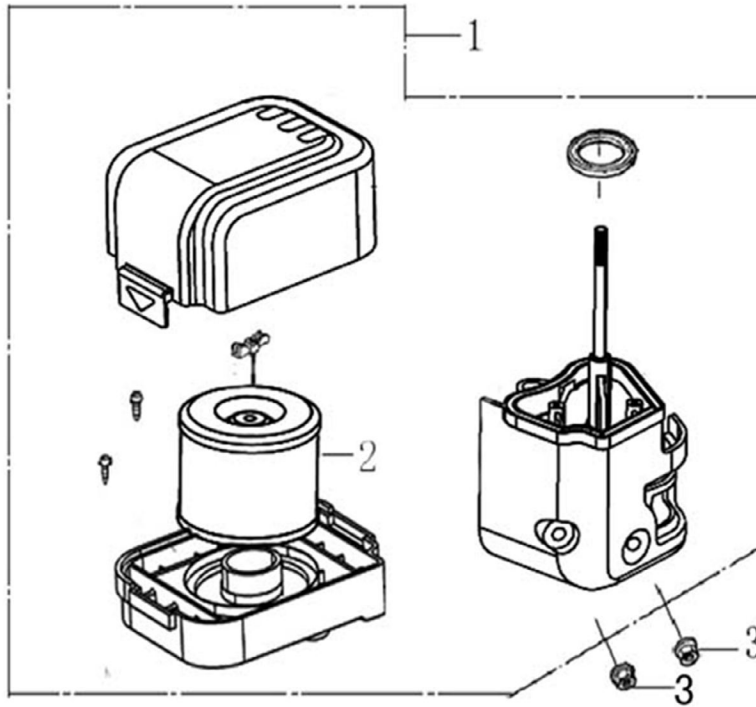

Air Cleaner

ITEM	PART NO.	QTY.	DESCRIPTION
1	0J88870124	1	AIR CLEANER ASSY
2	0J88870125	1	ELEMENT, AIR FILTER
3	0G84420196	2	NUT, FLANGE 6MM