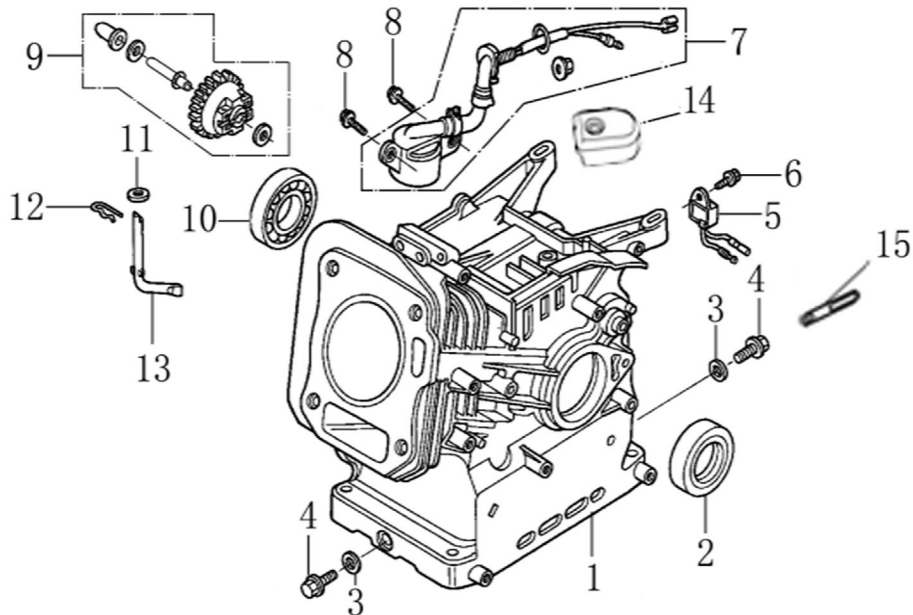

Cylinder Head

ITEM	PART NO.	QTY.	DESCRIPTION
1	0J88870101	1	HEAD, CYLINDER
2	0J35220159	2	BOLT, STUD,IN.
3	0J35220165	2	PIN, DOWEL
4	0J88870102	1	GASKET, CYLINDER HEAD
5	0G84420210	2	BOLT, STUD , EX.
6	0J00620106	1	PLUG, SPARK
7	0J35220158	4	BOLT, FLANGE 8*60
8	0J88870103	1	GASKET, HEAD COVER
9	0J88870104	1	COVER, HEAD
10	0G84420217	4	BOLT, FLANGE 6*14
11	0J88870105	1	TUBE, BREATHER
12	0J88870107	1	GASKET, BREATHER CHAMBER
13	0J88870106	1	CAP, BREATHER CHAMBER
14	0J88870108	1	OIL STRAINER
Not Shown	0K104200SM		196CC ENG. (G19) SM KIT

196cc ENGINE

Crankcase

ITEM	PART NO.	QTY.	DESCRIPTION
1	0J88870109	1	CRANK CASE
2	0J35220166	1	OIL SEAL 25x41.25x6
3	0J35220164	2	WASHER, DRAIN PLUG
4	0J35220111	2	BOLT, DRAIN PLUG
5	0G84420112	1	ALERT UNIT, LOW OIL
6	0J35220157	1	BOLT, FLANGE , 6x10
7	0J35220154	1	OIL LEVEL SWITCH
8	0G84420217	2	BOLT, FLANGE , 6*14
9	0J88870110	1	GOVERNOR GEAR ASSY.
10	0J47870117	1	BEARING, RADIAL BALL
11	0J47870118	1	WASHER, PLAIN
12	0G84420219	1	PIN, LOCK
13	0J47870119	1	SHAFT, GOVERNOR ARM
14	0J88870133	1	COVER, WIRE
15	0K10460111	1	CABLE CLEAT

Crankcase Cover

ITEM	PART NO.	QTY.	DESCRIPTION
1	0J35230110	2	GAUGE ASSY.,OIL LEVEL
2	0J35230136	6	BOLT, FLANGE
3	0J88870111	1	CASE COVER
4	0J35220166	1	OIL SEAL 25x41.25x6
5	0J47870117	1	BEARING, RADIAL BALL
6	0J35230138	2	PIN, DOWEL
7	0J88870112	1	GASKET, CASE COVER

Rocker and Camshaft

ITEM	PART NO.	QTY.	DESCRIPTION
1	0J88870120	2	ROCKER ARM
2	0J88870119	2	VALVE ROCKER SHAFT
3	0J88870121	2	ROD, PUSH
4	0J35220122	2	LIFTER VALVE
5	0J35230114	2	ROTATOR, VALVE
6	0J35220118	2	RETAINER, VALVE SPRING
7	0J35220117	2	SPRING, VALVE
8	0J35220119	1	SEAL, GUIDE
9	0J35230140	1	VALVE SET
10	0J47870133	1	CAMSHAFT ASSY
11	0K10430117	4	SPLIT WASHER