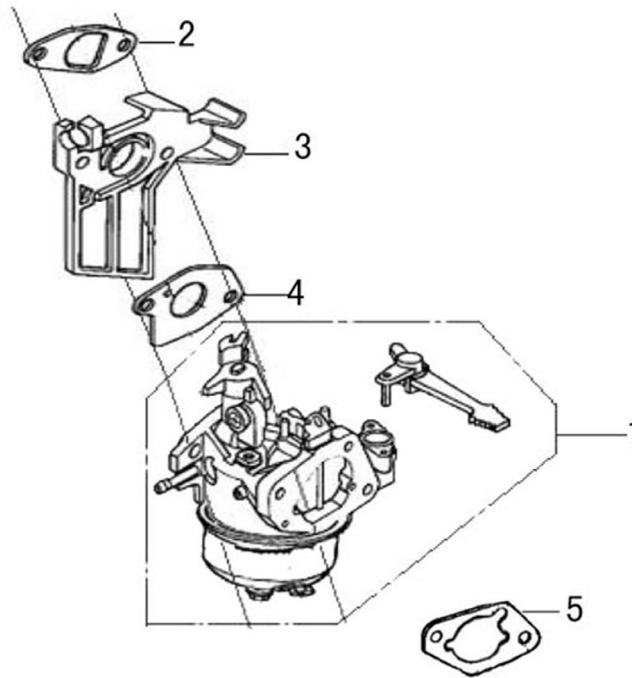

Rocker and Camshaft

ITEM	PART NO.	QTY.	DESCRIPTION
1	0J88870120	2	ROCKER ARM
2	0J88870119	2	VALVE ROCKER SHAFT
3	0J88870121	2	ROD, PUSH
4	0J35220122	2	LIFTER VALVE
5	0J35230114	2	ROTATOR, VALVE
6	0J35220118	2	RETAINER, VALVE SPRING
7	0J35220117	2	SPRING, VALVE
8	0J35220119	1	SEAL, GUIDE
9	0J35230140	1	VALVE SET
10	0J47870133	1	CAMSHAFT ASSY
11	0K10430117	4	SPLIT WASHER

196cc ENGINE

Starter

ITEM	PART NO.	QTY.	DESCRIPTION
1	0J352330141	1	RECOIL STARTER W/HSNG
2	0J0807	1	RECOIL STARTER ASSY.
3	0G84420241	4	BOLT, FLANGE 6x8
4	0J35220157	4	BOLT, FLANGE 6x10
5	0G9911	1	SWITCH ASSY., ENGINE STOP
6	0H95590123	1	HOUSING, BLOWER

Shrouds

ITEM	PART NO.	QTY.	DESCRIPTION
1	0G84420241	2	BOLT, FLANGE 6x8
2	0J35230118	1	SHROUD
3	0J35220125	1	PLATE, SIDE
4	0J35220156	1	BOLT, FLANGE 6x20
5	0J35220160	1	BOLT, STUD

Carburetor

ITEM	PART NO.	QTY.	DESCRIPTION
1	0J88870123	1	CARBURETOR
2	0J35220128	1	GASKET, INSULATOR
3	0J35220130	1	INSULATOR, CARBURETOR
4	0J35220127	1	GASKET, CARBURETOR
5	0J35220129	1	SPACER, AIR CLEANER

Flywheel

ITEM	PART NO.	QTY.	DESCRIPTION
1	0J35220152	1	FLYWHEEL
2	0J35220153	1	COIL ASSY, IGNITION
3	0G84420268	2	BOLT, FLANGE 6x25
4	0J35220123	1	FAN, COOLING
5	0J35220151	1	PULLEY, STARTER
6	0J35220162	1	NUT