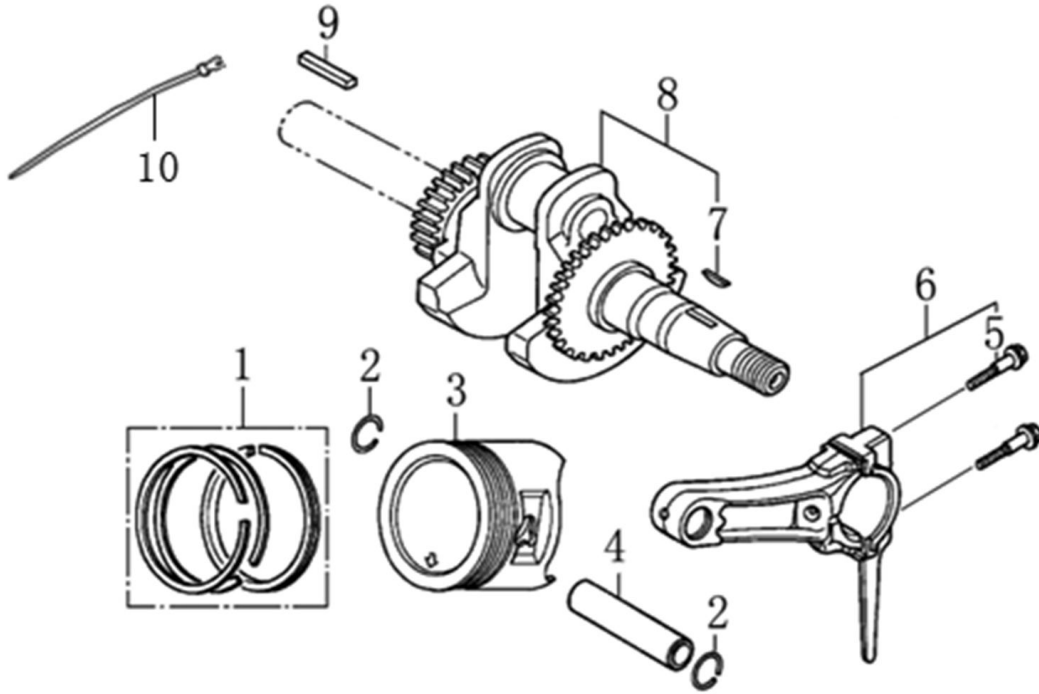

Cylinder Head

ITEM	PART NO.	QTY.	DESCRIPTION
1	0J88870101	1	HEAD, CYLINDER
2	0J35220159	2	BOLT, STUD,IN.
3	0J35220165	2	PIN, DOWEL
4	0J88870102	1	GASKET, CYLINDER HEAD
5	0G84420210	2	BOLT, STUD , EX.
6	0J00620106	1	PLUG, SPARK
7	0J35220158	4	BOLT, FLANGE 8*60
8	0J88870103	1	GASKET, HEAD COVER
9	0J88870104	1	COVER, HEAD
10	0G84420217	4	BOLT, FLANGE 6*14
11	0J88870105	1	TUBE, BREATHER
12	0J88870107	1	GASKET, BREATHER CHAMBER
13	0J88870106	1	CAP, BREATHER CHAMBER
14	0J88870108	1	OIL STRAINER
Not Shown	0K104200SM		196CC ENG. (G19) SM KIT

Crankcase Cover

ITEM	PART NO.	QTY.	DESCRIPTION
1	0J35230110	2	GAUGE ASSY.,OIL LEVEL
2	0J35230136	6	BOLT, FLANGE
3	0J88870111	1	CASE COVER
4	0J35220166	1	OIL SEAL 25x41.25x6
5	0J47870117	1	BEARING, RADIAL BALL
6	0J35230138	2	PIN, DOWEL
7	0J88870112	1	GASKET, CASE COVER

196cc ENGINE

Crankshaft and Piston

ITEM	PART NO.	QTY.	DESCRIPTION
1	0J88870113	1	RING SET
2	0J47870127	2	CLIP, PISTON PIN
3	0J88870114	1	PISTON
4	0J47870129	1	PIN, PISTON
5	0J47870130	2	BOLT, CONNECTING ROD
6	0J88870115	1	ROD ASSY, CONNECTING
7	0G84420119	1	KEY
8	0J88870116	1	CRANKSHAFT COMP
9	0J88870117	1	KEY
10	029333A	1	TIE WRAP UL 7.4"X .19" BLK

Rocker and Camshaft

ITEM	PART NO.	QTY.	DESCRIPTION
1	0J88870120	2	ROCKER ARM
2	0J88870119	2	VALVE ROCKER SHAFT
3	0J88870121	2	ROD, PUSH
4	0J35220122	2	LIFTER VALVE
5	0J35230114	2	ROTATOR, VALVE
6	0J35220118	2	RETAINER, VALVE SPRING
7	0J35220117	2	SPRING, VALVE
8	0J35220119	1	SEAL, GUIDE
9	0J35230140	1	VALVE SET
10	0J47870133	1	CAMSHAFT ASSY
11	0K10430117	4	SPLIT WASHER