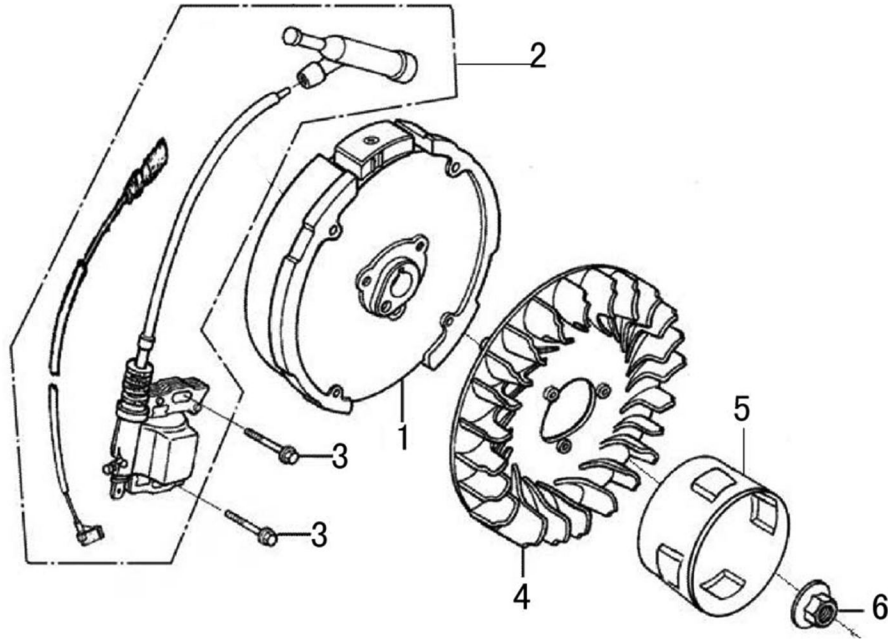

Rocker and Camshaft

ITEM	PART NO.	QTY.	DESCRIPTION
1	0J88870120	2	ROCKER ARM
2	0J88870119	2	VALVE ROCKER SHAFT
3	0J88870121	2	ROD, PUSH
4	0J35220122	2	LIFTER VALVE
5	0J35230114	2	ROTATOR, VALVE
6	0J35220118	2	RETAINER, VALVE SPRING
7	0J35220117	2	SPRING, VALVE
8	0J35220119	1	SEAL, GUIDE
9	0J35230140	1	VALVE SET
10	0J47870133	1	CAMSHAFT ASSY
11	0K10430117	4	SPLIT WASHER

Shrouds

ITEM	PART NO.	QTY.	DESCRIPTION
1	0G84420241	2	BOLT, FLANGE 6x8
2	0J35230118	1	SHROUD
3	0J35220125	1	PLATE, SIDE
4	0J35220156	1	BOLT, FLANGE 6x20
5	0J35220160	1	BOLT, STUD

Carburetor

ITEM	PART NO.	QTY.	DESCRIPTION
1	0J88870123	1	CARBURETOR
2	0J35220128	1	GASKET, INSULATOR
3	0J35220130	1	INSULATOR, CARBURETOR
4	0J35220127	1	GASKET, CARBURETOR
5	0J35220129	1	SPACER, AIR CLEANER

Flywheel

ITEM	PART NO.	QTY.	DESCRIPTION
1	0J35220152	1	FLYWHEEL
2	0J35220153	1	COIL ASSY, IGNITION
3	0G84420268	2	BOLT, FLANGE 6x25
4	0J35220123	1	FAN, COOLING
5	0J35220151	1	PULLEY, STARTER
6	0J35220162	1	NUT

196cc ENGINE

Control

ITEM	PART NO.	QTY.	DESCRIPTION
1	0J35220139	1	CONTROL ASSY.
2	0J35220157	2	BOLT, FLANGE
3	0H95590117	1	SPRING, GOVERNOR
4	0J35220137	1	SPRING, THROTTLE RETURN
5	0H95590116	1	ROD, GOVERNOR
6	0G84420197	1	BOLT, GOVERNOR ARM M6x21
7	0G84420196	1	NUT, FLANGE
8	0J35220138	1	ARM, GOVERNOR