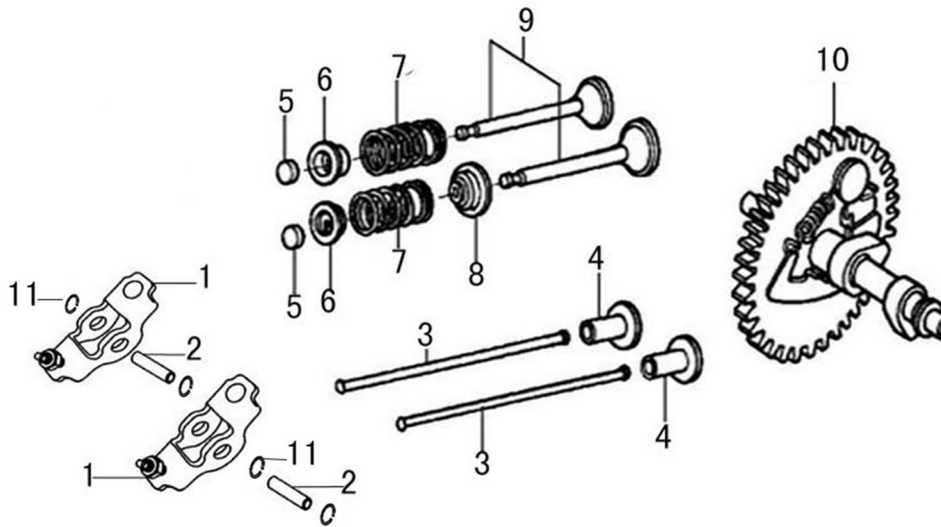

Cylinder Head

ITEM	PART NO.	QTY.	DESCRIPTION
1	0J88870101	1	HEAD, CYLINDER
2	0J35220159	2	BOLT, STUD,IN.
3	0J35220165	2	PIN, DOWEL
4	0J88870102	1	GASKET, CYLINDER HEAD
5	0G84420210	2	BOLT, STUD , EX.
6	0J00620106	1	PLUG, SPARK
7	0J35220158	4	BOLT, FLANGE 8*60
8	0J88870103	1	GASKET, HEAD COVER
9	0J88870104	1	COVER, HEAD
10	0G84420217	4	BOLT, FLANGE 6*14
11	0J88870105	1	TUBE, BREATHER
12	0J88870107	1	GASKET, BREATHER CHAMBER
13	0J88870106	1	CAP, BREATHER CHAMBER
14	0J88870108	1	OIL STRAINER
Not Shown	0K104200SM		196CC ENG. (G19) SM KIT

Crankcase Cover

ITEM	PART NO.	QTY.	DESCRIPTION
1	0J35230110	2	GAUGE ASSY.,OIL LEVEL
2	0J35230136	6	BOLT, FLANGE
3	0J88870111	1	CASE COVER
4	0J35220166	1	OIL SEAL 25x41.25x6
5	0J47870117	1	BEARING, RADIAL BALL
6	0J35230138	2	PIN, DOWEL
7	0J88870112	1	GASKET, CASE COVER

196cc ENGINE

Crankshaft and Piston

ITEM	PART NO.	QTY.	DESCRIPTION
1	0J88870113	1	RING SET
2	0J47870127	2	CLIP, PISTON PIN
3	0J88870114	1	PISTON
4	0J47870129	1	PIN, PISTON
5	0J47870130	2	BOLT, CONNECTING ROD
6	0J88870115	1	ROD ASSY, CONNECTING
7	0G84420119	1	KEY
8	0J88870116	1	CRANKSHAFT COMP
9	0J88870117	1	KEY
10	029333A	1	TIE WRAP UL 7.4"X .19" BLK

Rocker and Camshaft

ITEM	PART NO.	QTY.	DESCRIPTION
1	0J88870120	2	ROCKER ARM
2	0J88870119	2	VALVE ROCKER SHAFT
3	0J88870121	2	ROD, PUSH
4	0J35220122	2	LIFTER VALVE
5	0J35230114	2	ROTATOR, VALVE
6	0J35220118	2	RETAINER, VALVE SPRING
7	0J35220117	2	SPRING, VALVE
8	0J35220119	1	SEAL, GUIDE
9	0J35230140	1	VALVE SET
10	0J47870133	1	CAMSHAFT ASSY
11	0K10430117	4	SPLIT WASHER