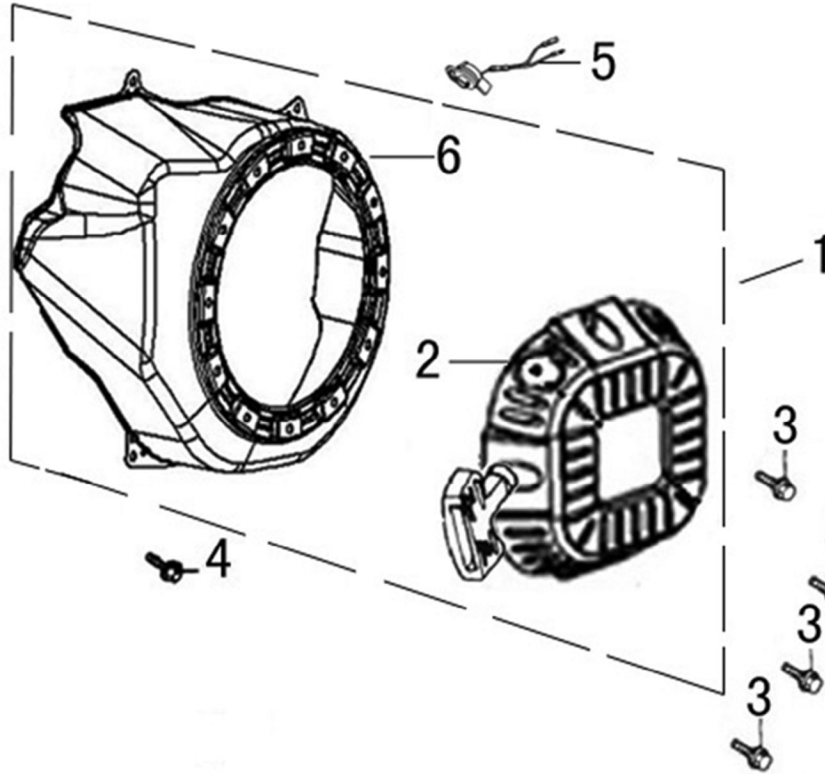

196cc ENGINE

Starter

ITEM	PART NO.	QTY.	DESCRIPTION
1	0J352330141	1	RECOIL STARTER W/HSNG
2	0J0807	1	RECOIL STARTER ASSY.
3	0G84420241	4	BOLT, FLANGE 6x8
4	0J35220157	4	BOLT, FLANGE 6x10
5	0G9911	1	SWITCH ASSY., ENGINE STOP
6	0H95590123	1	HOUSING, BLOWER