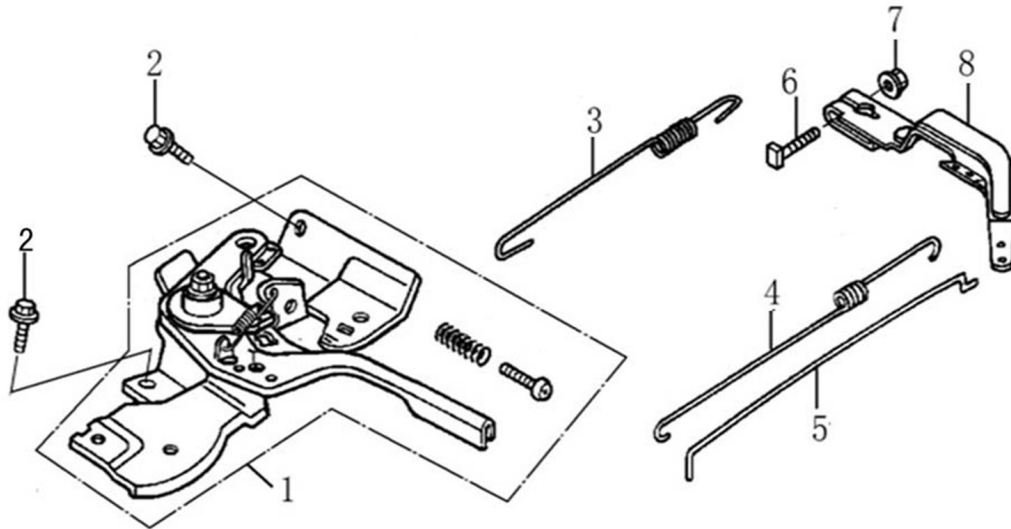

Rocker and Camshaft

ITEM	PART NO.	QTY.	DESCRIPTION
1	0J88870120	2	ROCKER ARM
2	0J88870119	2	VALVE ROCKER SHAFT
3	0J88870121	2	ROD, PUSH
4	0J35220122	2	LIFTER VALVE
5	0J35230114	2	ROTATOR, VALVE
6	0J35220118	2	RETAINER, VALVE SPRING
7	0J35220117	2	SPRING, VALVE
8	0J35220119	1	SEAL, GUIDE
9	0J35230140	1	VALVE SET
10	0J47870133	1	CAMSHAFT ASSY
11	0K10430117	4	SPLIT WASHER

Shrouds

ITEM	PART NO.	QTY.	DESCRIPTION
1	0G84420241	2	BOLT, FLANGE 6x8
2	0J35230118	1	SHROUD
3	0J35220125	1	PLATE, SIDE
4	0J35220156	1	BOLT, FLANGE 6x20
5	0J35220160	1	BOLT, STUD

Carburetor

ITEM	PART NO.	QTY.	DESCRIPTION
1	0J88870123	1	CARBURETOR
2	0J35220128	1	GASKET, INSULATOR
3	0J35220130	1	INSULATOR, CARBURETOR
4	0J35220127	1	GASKET, CARBURETOR
5	0J35220129	1	SPACER, AIR CLEANER

Flywheel

ITEM	PART NO.	QTY.	DESCRIPTION
1	0J35220152	1	FLYWHEEL
2	0J35220153	1	COIL ASSY, IGNITION
3	0G84420268	2	BOLT, FLANGE 6x25
4	0J35220123	1	FAN, COOLING
5	0J35220151	1	PULLEY, STARTER
6	0J35220162	1	NUT

196cc ENGINE

Control

ITEM	PART NO.	QTY.	DESCRIPTION
1	0J35220139	1	CONTROL ASSY.
2	0J35220157	2	BOLT, FLANGE
3	0H95590117	1	SPRING, GOVERNOR
4	0J35220137	1	SPRING, THROTTLE RETURN
5	0H95590116	1	ROD, GOVERNOR
6	0G84420197	1	BOLT, GOVERNOR ARM M6x21
7	0G84420196	1	NUT, FLANGE
8	0J35220138	1	ARM, GOVERNOR