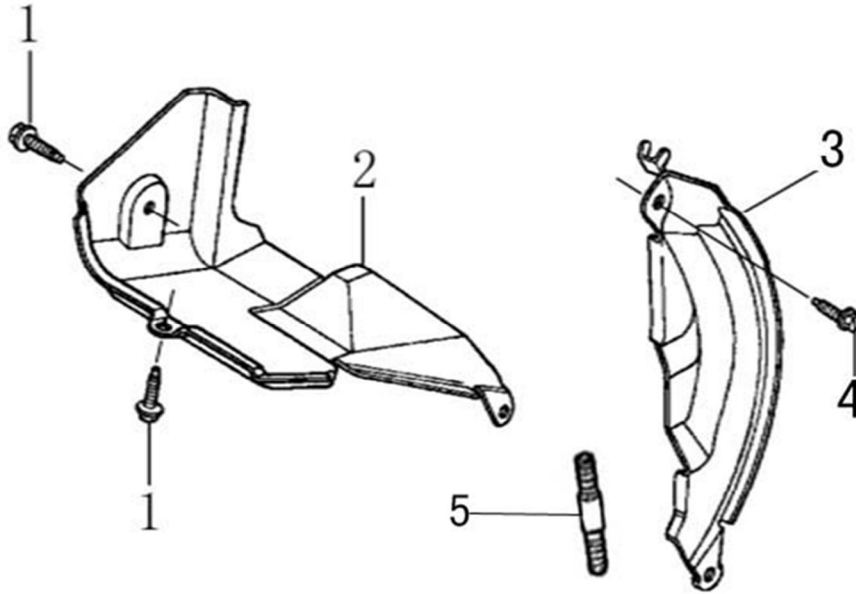

Shrouds

ITEM	PART NO.	QTY.	DESCRIPTION
1	0G84420241	2	BOLT, FLANGE 6x8
2	0J35230118	1	SHROUD
3	0J35220125	1	PLATE, SIDE
4	0J35220156	1	BOLT, FLANGE 6x20
5	0J35220160	1	BOLT, STUD