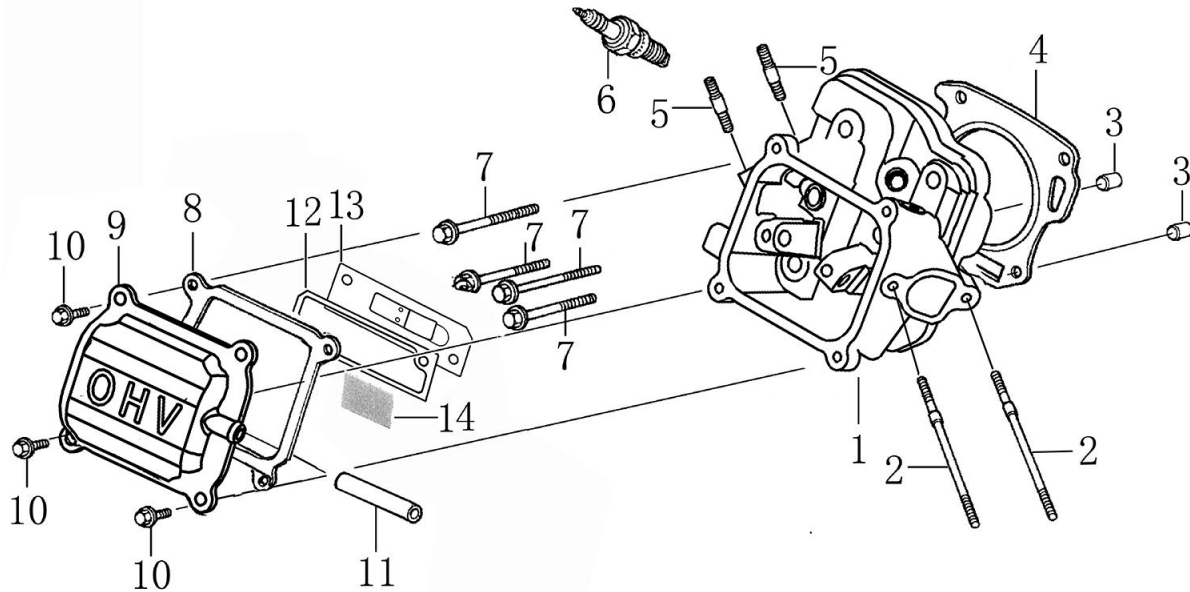

Cylinder Head

ITEM	PART NO.	QTY.	DESCRIPTION
1	0J88870101	1	HEAD, CYLINDER
2	0J35220159	2	BOLT, STUD,IN.
3	0J35220165	2	PIN, DOWEL
4	0J88870102	1	GASKET, CYLINDER HEAD
5	0G84420210	2	BOLT, STUD , EX.
6	0J00620106	1	PLUG, SPARK
7	0J35220158	4	BOLT, FLANGE 8*60
8	0J88870103	1	GASKET, HEAD COVER
9	0J88870104	1	COVER, HEAD
10	0G84420217	4	BOLT, FLANGE 6*14
11	0J88870105	1	TUBE, BREATHER
12	0J88870107	1	GASKET, BREATHER CHAMBER
13	0J88870106	1	CAP, BREATHER CHAMBER
14	0J88870108	1	OIL STRAINER
Not Shown	0K104200SM		196CC ENG. (G19) SM KIT

196cc ENGINE

Crankcase

ITEM	PART NO.	QTY.	DESCRIPTION
1	0J88870109	1	CRANK CASE
2	0J35220166	1	OIL SEAL 25x41.25x6
3	0J35220164	2	WASHER, DRAIN PLUG
4	0J35220111	2	BOLT, DRAIN PLUG
5	0G84420112	1	ALERT UNIT, LOW OIL
6	0J35220157	1	BOLT, FLANGE , 6x10
7	0J35220154	1	OIL LEVEL SWITCH
8	0G84420217	2	BOLT, FLANGE , 6*14
9	0J88870110	1	GOVERNOR GEAR ASSY.
10	0J47870117	1	BEARING, RADIAL BALL
11	0J47870118	1	WASHER, PLAIN
12	0G84420219	1	PIN, LOCK
13	0J47870119	1	SHAFT, GOVERNOR ARM
14	0J88870133	1	COVER, WIRE
15	0K10460111	1	CABLE CLEAT

Crankcase Cover

ITEM	PART NO.	QTY.	DESCRIPTION
1	0J35230110	2	GAUGE ASSY.,OIL LEVEL
2	0J35230136	6	BOLT, FLANGE
3	0J88870111	1	CASE COVER
4	0J35220166	1	OIL SEAL 25x41.25x6
5	0J47870117	1	BEARING, RADIAL BALL
6	0J35230138	2	PIN, DOWEL
7	0J88870112	1	GASKET, CASE COVER

Rocker and Camshaft

ITEM	PART NO.	QTY.	DESCRIPTION
1	0J88870120	2	ROCKER ARM
2	0J88870119	2	VALVE ROCKER SHAFT
3	0J88870121	2	ROD, PUSH
4	0J35220122	2	LIFTER VALVE
5	0J35230114	2	ROTATOR, VALVE
6	0J35220118	2	RETAINER, VALVE SPRING
7	0J35220117	2	SPRING, VALVE
8	0J35220119	1	SEAL, GUIDE
9	0J35230140	1	VALVE SET
10	0J47870133	1	CAMSHAFT ASSY
11	0K10430117	4	SPLIT WASHER