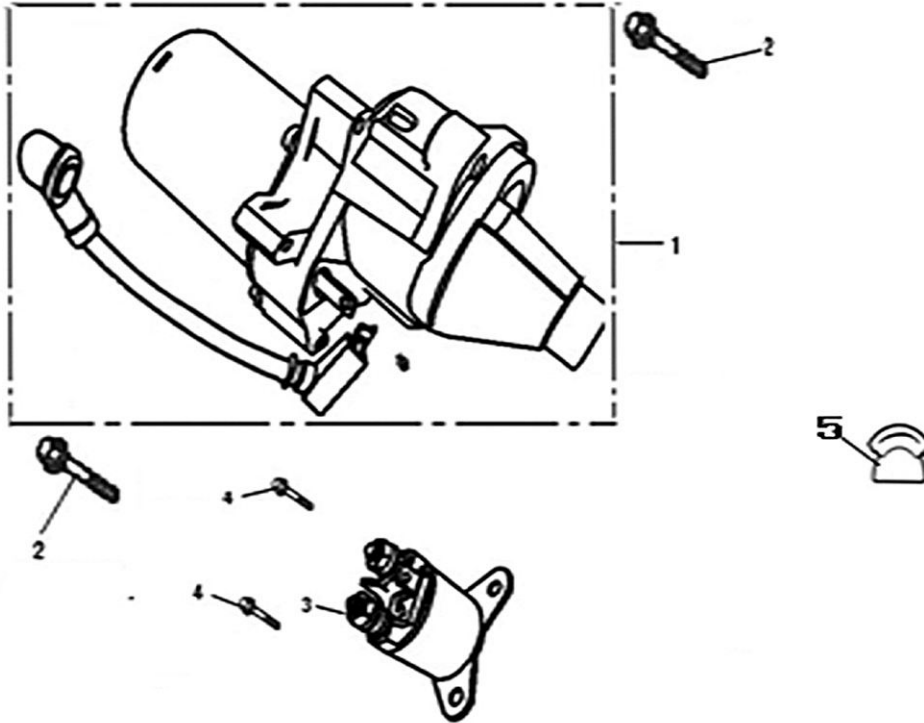

Starter Motor

ITEM	PART NO.	QTY.	DESCRIPTION
1	0H98380101	1	STARTER MOTOR
2	0H98380103	2	BOLT, FLANGE,
3	0H98380102	1	CONTACTOR ASSY.
4	0J4968	2	BOLT-WASHER
5	0J86620104	1	BAFFLE