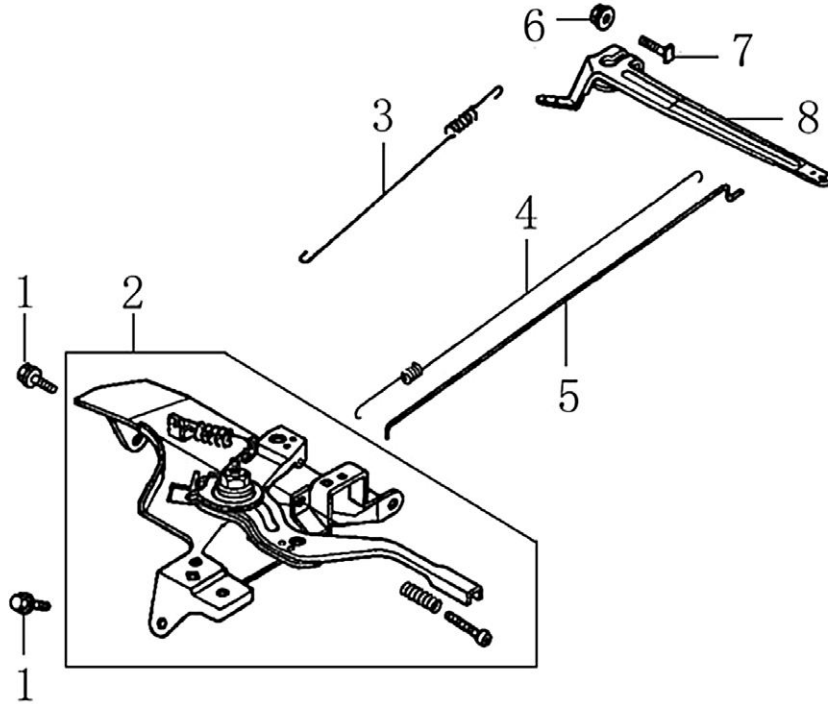

Rocker and Camshaft

ITEM	PART NO.	QTY.	DESCRIPTION
1	0J39430124	1	ROCKER ARM ASSY.
2	0J39430125	1	ROCKER ARM ASSY.
3	0J93060101	2	SHAFT, VALVE ROCKER
4	0J39430127	2	PUSH ROD
5	0G84420174	2	LIFTER, VALVE/TAPPET
6	0G84420122	2	ROTATOR, VALVE
7	0G84420239	4	LOCKER, VALVE
8	0G84420123	2	RETAINER, VALVE SPRING
9	0G84420124	2	SPRING, VALVE
10	0G84420125	1	SEAT, VALVE SPRING
11	0G84420128	1	SEAL, VALVE STEM
12	0J39430126	1	VALVE ASSY.
13	0G8442F114	1	CAMSHAFT ASSY
14	0J93060102	4	LOCKER
15	0K22930113	1	RETAINER,ROCKER ARM SHAFT
16	0G84420194	1	BOLT, FLANGE

Flywheel and Ignition

ITEM	PART NO.	QTY.	DESCRIPTION
1	0G84420150	1	COIL ASSY., IGNITION
2	0G84420267	1	GROMMET, CORD
3	0G84420268	2	BOLT, FLANGE, M6X25
4	0J39430129	1	FLYWHEEL
5	0G84420147	1	FAN, COOLING
6	0G84420148	1	PULLEY, STARTER
7	0G84420149	1	NUT SPECIAL, 16MM

420cc ENGINE

Air Cleaner and Carburetor

ITEM	PART NO.	QTY.	DESCRIPTION
1	0G84420144	1	GASKET, INSULATOR
2	0J25910112	1	SPACER, CARBURETOR
3	0G9916	1	GASKET, CARBURETOR
4	0H9838D100	1	CARBURETOR ASSY
5	0G9757B	1	TUBE,FUEL
6	0J25910115	2	CLAMP
7	0G84420156	1	GASKET, CARBURETOR
8	0G8442C111	1	CLEANER, AIR
9	0H9838D101	1	SOLENOID, THROTTLE CONTROL
10	0G8442C112	1	BRACKET, AIR CLEANER
NOT SHOWN	0G8442F119	1	ELEMENT, AIR CLEANER

Control System

ITEM	PART NO.	QTY.	DESCRIPTION
1	0G84420194	2	NUT, FLANGE M6
2	0J39430130	1	CONTROL ASSY.
3	0J00620122	1	SPRING, CABLE RETURN
4	0J39430132	1	SPRING, THROTTLE RETURN
5	0J39430133	1	ROD, GOVERNOR
6	0G84420272	1	NUT, FLANGE M6
7	0G84420197	1	BOLT, QUADRATE HEAD
8	0H9838D103	1	ARM, GOVERNOR