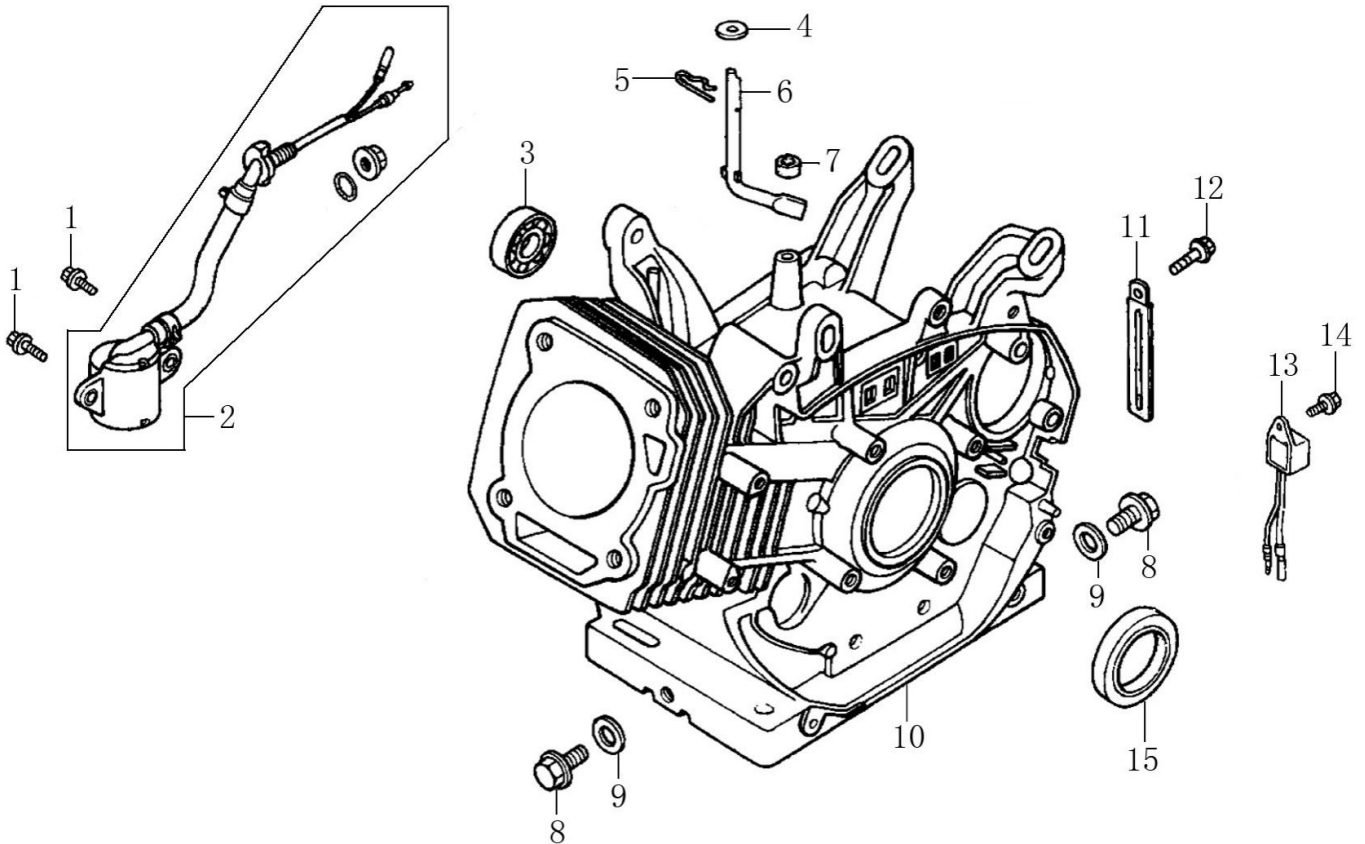

Cylinder Head

ITEM	PART NO.	QTY.	DESCRIPTION
1	0J35240147	6	BOLT, FLANGE
2	0J39340112	1	COVER, VALVE
3	0J39340113	1	GASKET, VALVE COVER
4	0J39340114	1	TUBE, BREATHER
5	0G84420211	4	BOLT, FLANGE, 10x80
6	0G84420210	2	BOLT, STUD, EXHAUST
7	0J00620106	1	SPARK PLUG
8	0J39340115	1	HEAD, CYLINDER
9	0J00620107	1	GASKET, CYLINDER HEAD
10	0G84420212	2	PIN, DOWEL
11	0K0090	2	BOLT, STUD, INTAKE

420cc ENGINE

Crankcase

ITEM	PART NO.	QTY.	DESCRIPTION
1	0G84420217	2	BOLT, FLANGE
2	0G84420105	1	SWITCH ASSY., OIL LEVEL
3	0G84420118	1	BEARING, RADIAL BALL, 6202
4	0G84420218	1	WASHER, 8x16x1.2
5	0G84420219	1	PIN, LOCK, 10MM
6	0G84420220	1	SHAFT, GOVERNOR ARM
7	0G84420108	1	OIL SEAL, 8x14x4
8	0G84420110	2	BOLT, DRAIN PLUG
9	0G84420109	2	WASHER, DRAIN PLUG, 12MM
10	0H98380100	1	CRANKCASE (ELECTRIC START)
11	0J35250337	1	CABLE CLEAT
12	0G84420194	1	BOLT, FLANGE, 6x12
13	0G84420112	1	ALERT UNIT, OIL
14	0G84420194	1	BOLT, FLANGE, 6x12
15	0G84420116	1	SEAL, OIL

420cc ENGINE

Crankshaft and Piston

ITEM	PART NO.	QTY.	DESCRIPTION
1	0J28790111	1	RING SET, PISTON
2	0G84420237	2	CLIP, PISTON PIN
3	0K22930111	1	PISTON
4	0G84420238	1	PIN, PISTON
5	0J94460100	1	CONNECTING ROD ASSY
6	0G84420236	2	BOLT, CONNECTING ROD
7	0J00620108	1	CRANKSHAFT ASSY
8	0G84420119	1	KEY, SPECIAL WOODRUFF
9	0J00620111	1	WEIGHT, BALANCER

Rocker and Camshaft

ITEM	PART NO.	QTY.	DESCRIPTION
1	0J39430124	1	ROCKER ARM ASSY.
2	0J39430125	1	ROCKER ARM ASSY.
3	0J93060101	2	SHAFT, VALVE ROCKER
4	0J39430127	2	PUSH ROD
5	0G84420174	2	LIFTER, VALVE/TAPPET
6	0G84420122	2	ROTATOR, VALVE
7	0G84420239	4	LOCKER, VALVE
8	0G84420123	2	RETAINER, VALVE SPRING
9	0G84420124	2	SPRING, VALVE
10	0G84420125	1	SEAT, VALVE SPRING
11	0G84420128	1	SEAL, VALVE STEM
12	0J39430126	1	VALVE ASSY.
13	0G8442F114	1	CAMSHAFT ASSY
14	0J93060102	4	LOCKER
15	0K22930113	1	RETAINER,ROCKER ARM SHAFT
16	0G84420194	1	BOLT, FLANGE