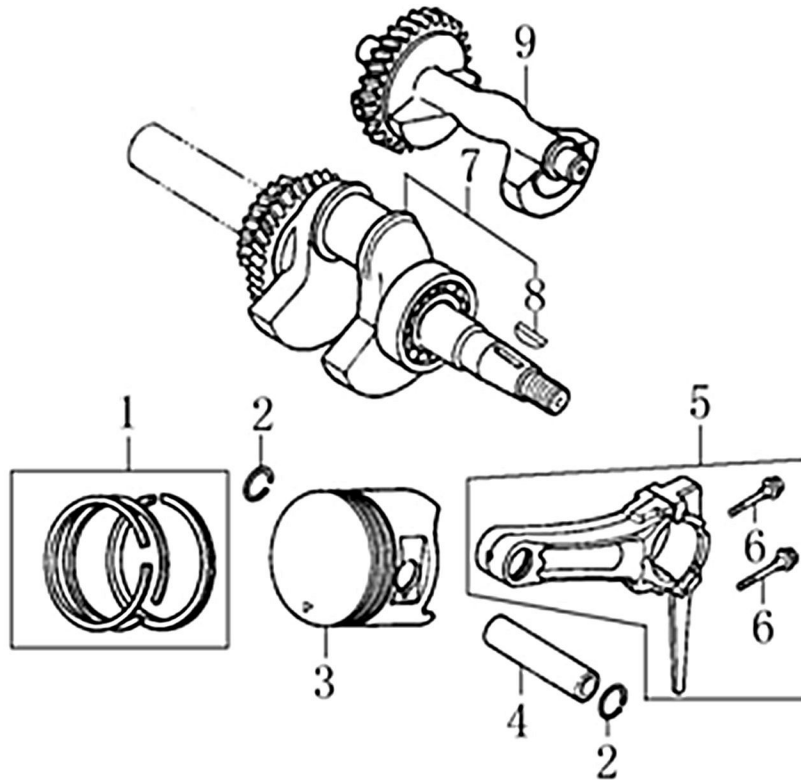

Cylinder Head

ITEM	PART NO.	QTY.	DESCRIPTION
1	0J35240147	6	BOLT, FLANGE
2	0J39340112	1	COVER, VALVE
3	0J39340113	1	GASKET, VALVE COVER
4	0J39340114	1	TUBE, BREATHER
5	0G84420211	4	BOLT, FLANGE, 10x80
6	0G84420210	2	BOLT, STUD, EXHAUST
7	0J00620106	1	SPARK PLUG
8	0J39340115	1	HEAD, CYLINDER
9	0J00620107	1	GASKET, CYLINDER HEAD
10	0G84420212	2	PIN, DOWEL
11	0K0090	2	BOLT, STUD, INTAKE

420cc ENGINE

Crankcase

ITEM	PART NO.	QTY.	DESCRIPTION
1	0G84420217	2	BOLT, FLANGE
2	0G84420105	1	SWITCH ASSY., OIL LEVEL
3	0G84420118	1	BEARING, RADIAL BALL, 6202
4	0G84420218	1	WASHER, 8x16x1.2
5	0G84420219	1	PIN, LOCK, 10MM
6	0G84420220	1	SHAFT, GOVERNOR ARM
7	0G84420108	1	OIL SEAL, 8x14x4
8	0G84420110	2	BOLT, DRAIN PLUG
9	0G84420109	2	WASHER, DRAIN PLUG, 12MM
10	0H98380100	1	CRANKCASE (ELECTRIC START)
11	0J35250337	1	CABLE CLEAT
12	0G84420194	1	BOLT, FLANGE, 6x12
13	0G84420112	1	ALERT UNIT, OIL
14	0G84420194	1	BOLT, FLANGE, 6x12
15	0G84420116	1	SEAL, OIL

420cc ENGINE

Crankshaft and Piston

ITEM	PART NO.	QTY.	DESCRIPTION
1	0J28790111	1	RING SET, PISTON
2	0G84420237	2	CLIP, PISTON PIN
3	0K22930111	1	PISTON
4	0G84420238	1	PIN, PISTON
5	0J94460100	1	CONNECTING ROD ASSY
6	0G84420236	2	BOLT, CONNECTING ROD
7	0J00620108	1	CRANKSHAFT ASSY
8	0G84420119	1	KEY, SPECIAL WOODRUFF
9	0J00620111	1	WEIGHT, BALANCER

Rocker and Camshaft

ITEM	PART NO.	QTY.	DESCRIPTION
1	0J39430124	1	ROCKER ARM ASSY.
2	0J39430125	1	ROCKER ARM ASSY.
3	0J93060101	2	SHAFT, VALVE ROCKER
4	0J39430127	2	PUSH ROD
5	0G84420174	2	LIFTER, VALVE/TAPPET
6	0G84420122	2	ROTATOR, VALVE
7	0G84420239	4	LOCKER, VALVE
8	0G84420123	2	RETAINER, VALVE SPRING
9	0G84420124	2	SPRING, VALVE
10	0G84420125	1	SEAT, VALVE SPRING
11	0G84420128	1	SEAL, VALVE STEM
12	0J39430126	1	VALVE ASSY.
13	0G8442F114	1	CAMSHAFT ASSY
14	0J93060102	4	LOCKER
15	0K22930113	1	RETAINER,ROCKER ARM SHAFT
16	0G84420194	1	BOLT, FLANGE