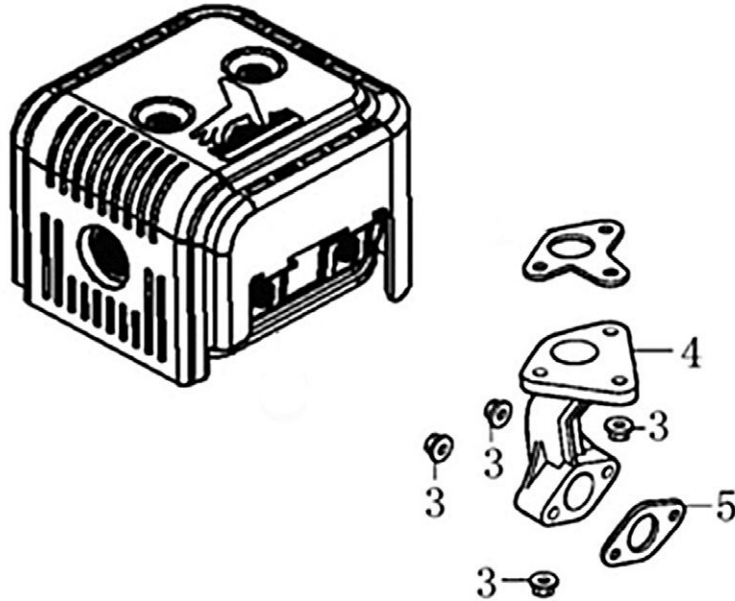

Muffler

ITEM	PART NO.	QTY.	DESCRIPTION
3	0J35220161	5	NUT, HEX., M8
4	0J4535A	1	PIPE COMP., EX
5	0G9028	1	GASKET, MUFFLER