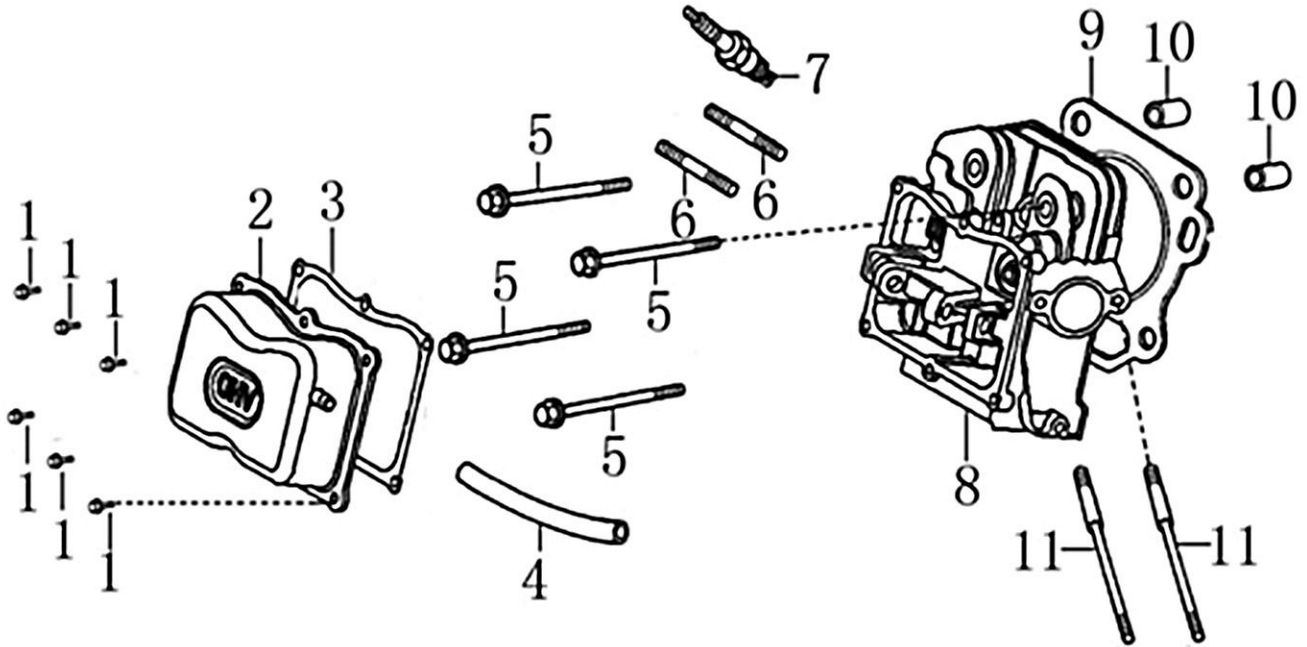

Cylinder Head

ITEM	PART NO.	QTY.	DESCRIPTION
1	0J35240147	6	BOLT, FLANGE
2	0J39340112	1	COVER, VALVE
3	0J39340113	1	GASKET, VALVE COVER
4	0J39340114	1	TUBE, BREATHER
5	0G84420211	4	BOLT, FLANGE, 10x80
6	0G84420210	2	BOLT, STUD, EXHAUST
7	0J00620106	1	SPARK PLUG
8	0J39340115	1	HEAD, CYLINDER
9	0J00620107	1	GASKET, CYLINDER HEAD
10	0G84420212	2	PIN, DOWEL
11	0K0090	2	BOLT, STUD, INTAKE

420cc ENGINE

Crankcase

ITEM	PART NO.	QTY.	DESCRIPTION
1	0G84420217	2	BOLT, FLANGE
2	0G84420105	1	SWITCH ASSY., OIL LEVEL
3	0G84420118	1	BEARING, RADIAL BALL, 6202
4	0G84420218	1	WASHER, 8x16x1.2
5	0G84420219	1	PIN, LOCK, 10MM
6	0G84420220	1	SHAFT, GOVERNOR ARM
7	0G84420108	1	OIL SEAL, 8x14x4
8	0G84420110	2	BOLT, DRAIN PLUG
9	0G84420109	2	WASHER, DRAIN PLUG, 12MM
10	0H98380100	1	CRANKCASE (ELECTRIC START)
11	0J35250337	1	CABLE CLEAT
12	0G84420194	1	BOLT, FLANGE, 6x12
13	0G84420112	1	ALERT UNIT, OIL
14	0G84420194	1	BOLT, FLANGE, 6x12
15	0G84420116	1	SEAL, OIL

420cc ENGINE

Crankshaft and Piston

ITEM	PART NO.	QTY.	DESCRIPTION
1	0J28790111	1	RING SET, PISTON
2	0G84420237	2	CLIP, PISTON PIN
3	0K22930111	1	PISTON
4	0G84420238	1	PIN, PISTON
5	0J94460100	1	CONNECTING ROD ASSY
6	0G84420236	2	BOLT, CONNECTING ROD
7	0J00620108	1	CRANKSHAFT ASSY
8	0G84420119	1	KEY, SPECIAL WOODRUFF
9	0J00620111	1	WEIGHT, BALANCER

Rocker and Camshaft

ITEM	PART NO.	QTY.	DESCRIPTION
1	0J39430124	1	ROCKER ARM ASSY.
2	0J39430125	1	ROCKER ARM ASSY.
3	0J93060101	2	SHAFT, VALVE ROCKER
4	0J39430127	2	PUSH ROD
5	0G84420174	2	LIFTER, VALVE/TAPPET
6	0G84420122	2	ROTATOR, VALVE
7	0G84420239	4	LOCKER, VALVE
8	0G84420123	2	RETAINER, VALVE SPRING
9	0G84420124	2	SPRING, VALVE
10	0G84420125	1	SEAT, VALVE SPRING
11	0G84420128	1	SEAL, VALVE STEM
12	0J39430126	1	VALVE ASSY.
13	0G8442F114	1	CAMSHAFT ASSY
14	0J93060102	4	LOCKER
15	0K22930113	1	RETAINER,ROCKER ARM SHAFT
16	0G84420194	1	BOLT, FLANGE