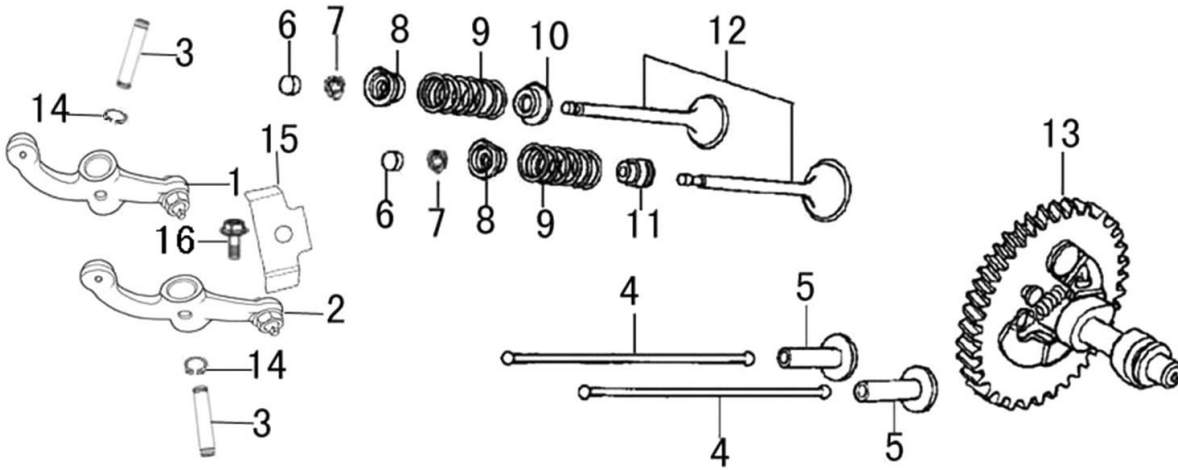

Cylinder Head

ITEM	PART NO.	QTY.	DESCRIPTION
1	0J35240147	6	BOLT, FLANGE
2	0J39340112	1	COVER, VALVE
3	0J39340113	1	GASKET, VALVE COVER
4	0J39340114	1	TUBE, BREATHER
5	0G84420211	4	BOLT, FLANGE, 10x80
6	0G84420210	2	BOLT, STUD, EXHAUST
7	0J00620106	1	SPARK PLUG
8	0J39340115	1	HEAD, CYLINDER
9	0J00620107	1	GASKET, CYLINDER HEAD
10	0G84420212	2	PIN, DOWEL
11	0K0090	2	BOLT, STUD, INTAKE

420cc ENGINE

Crankcase

ITEM	PART NO.	QTY.	DESCRIPTION
1	0G84420217	2	BOLT, FLANGE
2	0G84420105	1	SWITCH ASSY., OIL LEVEL
3	0G84420118	1	BEARING, RADIAL BALL, 6202
4	0G84420218	1	WASHER, 8x16x1.2
5	0G84420219	1	PIN, LOCK, 10MM
6	0G84420220	1	SHAFT, GOVERNOR ARM
7	0G84420108	1	OIL SEAL, 8x14x4
8	0G84420110	2	BOLT, DRAIN PLUG
9	0G84420109	2	WASHER, DRAIN PLUG, 12MM
10	0H98380100	1	CRANKCASE (ELECTRIC START)
11	0J35250337	1	CABLE CLEAT
12	0G84420194	1	BOLT, FLANGE, 6x12
13	0G84420112	1	ALERT UNIT, OIL
14	0G84420194	1	BOLT, FLANGE, 6x12
15	0G84420116	1	SEAL, OIL

420cc ENGINE

Crankshaft and Piston

ITEM	PART NO.	QTY.	DESCRIPTION
1	0J28790111	1	RING SET, PISTON
2	0G84420237	2	CLIP, PISTON PIN
3	0K22930111	1	PISTON
4	0G84420238	1	PIN, PISTON
5	0J94460100	1	CONNECTING ROD ASSY
6	0G84420236	2	BOLT, CONNECTING ROD
7	0J00620108	1	CRANKSHAFT ASSY
8	0G84420119	1	KEY, SPECIAL WOODRUFF
9	0J00620111	1	WEIGHT, BALANCER

Rocker and Camshaft

ITEM	PART NO.	QTY.	DESCRIPTION
1	0J39430124	1	ROCKER ARM ASSY.
2	0J39430125	1	ROCKER ARM ASSY.
3	0J93060101	2	SHAFT, VALVE ROCKER
4	0J39430127	2	PUSH ROD
5	0G84420174	2	LIFTER, VALVE/TAPPET
6	0G84420122	2	ROTATOR, VALVE
7	0G84420239	4	LOCKER, VALVE
8	0G84420123	2	RETAINER, VALVE SPRING
9	0G84420124	2	SPRING, VALVE
10	0G84420125	1	SEAT, VALVE SPRING
11	0G84420128	1	SEAL, VALVE STEM
12	0J39430126	1	VALVE ASSY.
13	0G8442F114	1	CAMSHAFT ASSY
14	0J93060102	4	LOCKER
15	0K22930113	1	RETAINER,ROCKER ARM SHAFT
16	0G84420194	1	BOLT, FLANGE