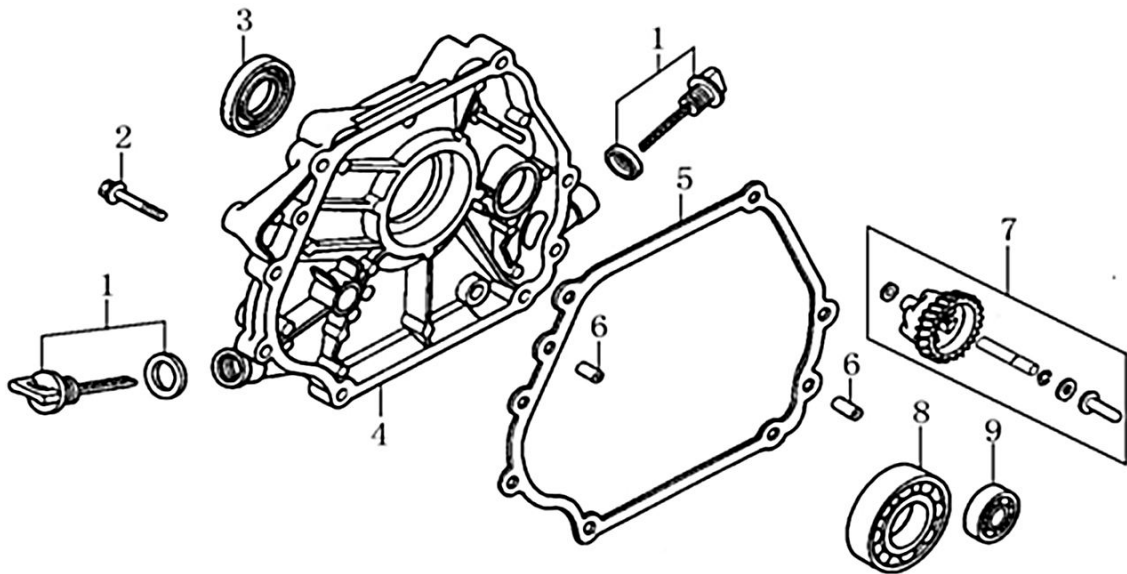

Crankcase Cover

ITEM	PART NO.	QTY.	DESCRIPTION
1	0G9799	2	CAP ASSY
2	0G84420229	7	BOLT, FLANGE 8X40
3	0G84420116	1	SEAL, OIL
4	0G84420227	1	COVER, CRANKCASE
5	0G84420115	1	GASKET, CRANKCASE COVER
6	0G84420228	2	PIN, DOWEL
7	0G84420221	1	GOVERNOR ASSY.
8	0G84420117	1	BEARING, BALL 6207
9	0G84420118	1	BEARING, BALL 6202