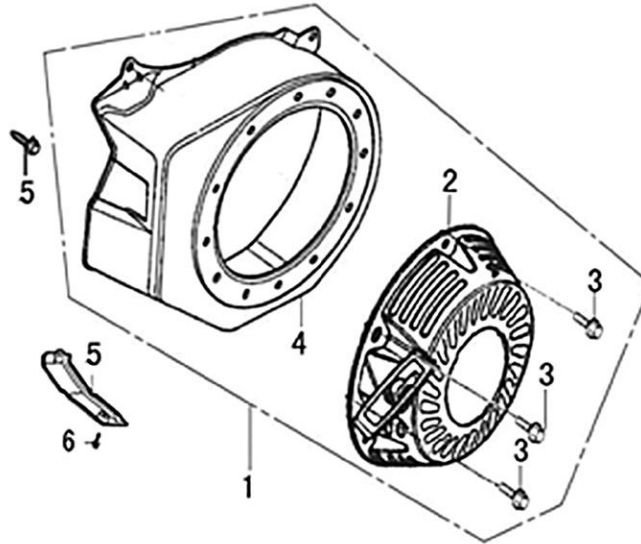

Starter

ITEM	PART NO.	QTY.	DESCRIPTION
1	0H9838D102	1	RECOIL STARTER COMP.
2	0J0813A	1	STARTER ASSY.
3	0G84420241	3	BOLT, FLANGE 6x8
4	0G8442A115	1	HOUSING, BLOWER
5	0J39340117	1	SHROUD
6	0G84420194	5	BOLT, FLANGE 6x12