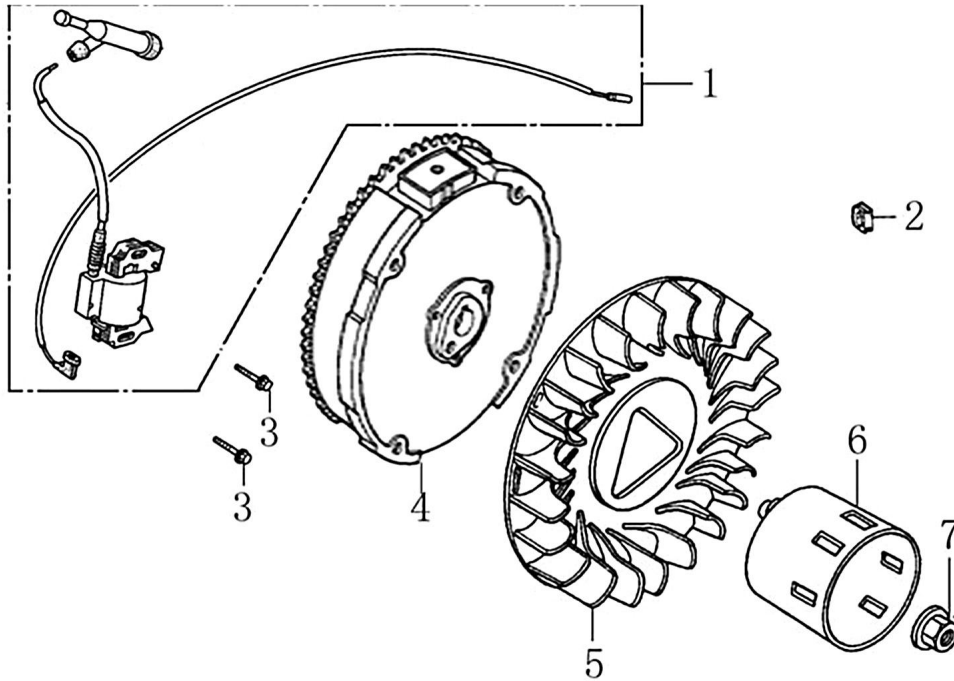

Cylinder Head

ITEM	PART NO.	QTY.	DESCRIPTION
1	0J35240147	6	BOLT, FLANGE
2	0J39340112	1	COVER, VALVE
3	0J39340113	1	GASKET, VALVE COVER
4	0J39340114	1	TUBE, BREATHER
5	0G84420211	4	BOLT, FLANGE, 10x80
6	0G84420210	2	BOLT, STUD, EXHAUST
7	0J00620106	1	SPARK PLUG
8	0J39340115	1	HEAD, CYLINDER
9	0J00620107	1	GASKET, CYLINDER HEAD
10	0G84420212	2	PIN, DOWEL
11	0K0090	2	BOLT, STUD, INTAKE

420cc ENGINE

Crankshaft and Piston

ITEM	PART NO.	QTY.	DESCRIPTION
1	0J28790111	1	RING SET, PISTON
2	0G84420237	2	CLIP, PISTON PIN
3	0K22930111	1	PISTON
4	0G84420238	1	PIN, PISTON
5	0J94460100	1	CONNECTING ROD ASSY
6	0G84420236	2	BOLT, CONNECTING ROD
7	0J00620108	1	CRANKSHAFT ASSY
8	0G84420119	1	KEY, SPECIAL WOODRUFF
9	0J00620111	1	WEIGHT, BALANCER

Rocker and Camshaft

ITEM	PART NO.	QTY.	DESCRIPTION
1	0J39430124	1	ROCKER ARM ASSY.
2	0J39430125	1	ROCKER ARM ASSY.
3	0J93060101	2	SHAFT, VALVE ROCKER
4	0J39430127	2	PUSH ROD
5	0G84420174	2	LIFTER, VALVE/TAPPET
6	0G84420122	2	ROTATOR, VALVE
7	0G84420239	4	LOCKER, VALVE
8	0G84420123	2	RETAINER, VALVE SPRING
9	0G84420124	2	SPRING, VALVE
10	0G84420125	1	SEAT, VALVE SPRING
11	0G84420128	1	SEAL, VALVE STEM
12	0J39430126	1	VALVE ASSY.
13	0G8442F114	1	CAMSHAFT ASSY
14	0J93060102	4	LOCKER
15	0K22930113	1	RETAINER,ROCKER ARM SHAFT
16	0G84420194	1	BOLT, FLANGE

Flywheel and Ignition

ITEM	PART NO.	QTY.	DESCRIPTION
1	0G84420150	1	COIL ASSY., IGNITION
2	0G84420267	1	GROMMET, CORD
3	0G84420268	2	BOLT, FLANGE, M6X25
4	0J39430129	1	FLYWHEEL
5	0G84420147	1	FAN, COOLING
6	0G84420148	1	PULLEY, STARTER
7	0G84420149	1	NUT SPECIAL, 16MM