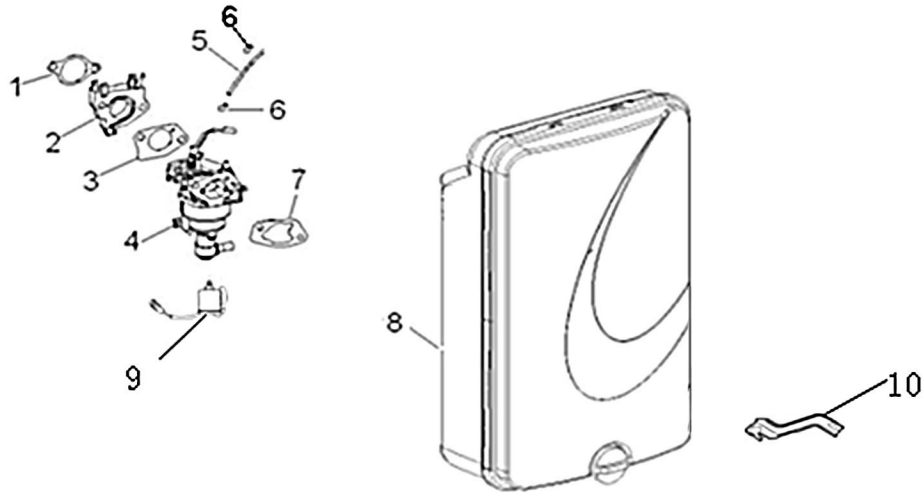

Flywheel and Ignition

ITEM	PART NO.	QTY.	DESCRIPTION
1	0G84420150	1	COIL ASSY., IGNITION
2	0G84420267	1	GROMMET, CORD
3	0G84420268	2	BOLT, FLANGE, M6X25
4	0J39430129	1	FLYWHEEL
5	0G84420147	1	FAN, COOLING
6	0G84420148	1	PULLEY, STARTER
7	0G84420149	1	NUT SPECIAL, 16MM

420cc ENGINE

Air Cleaner and Carburetor

ITEM	PART NO.	QTY.	DESCRIPTION
1	0G84420144	1	GASKET, INSULATOR
2	0J25910112	1	SPACER, CARBURETOR
3	0G9916	1	GASKET, CARBURETOR
4	0H9838D100	1	CARBURETOR ASSY
5	0G9757B	1	TUBE,FUEL
6	0J25910115	2	CLAMP
7	0G84420156	1	GASKET, CARBURETOR
8	0G8442C111	1	CLEANER, AIR
9	0H9838D101	1	SOLENOID, THROTTLE CONTROL
10	0G8442C112	1	BRACKET, AIR CLEANER
NOT SHOWN	0G8442F119	1	ELEMENT, AIR CLEANER