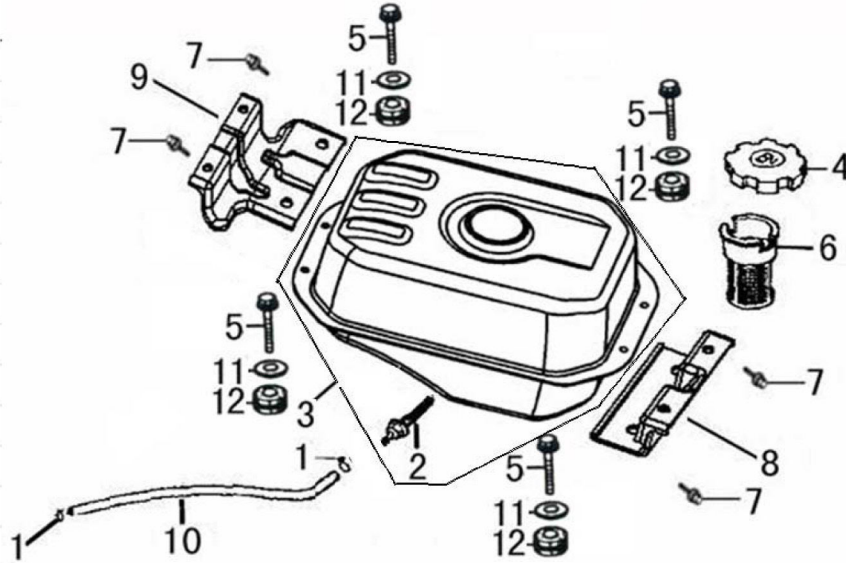

Fuel Tank

ITEM	PART NO.	QTY.	DESCRIPTION
1	0J35220173	2	LOOP, TUBE (CLAMP)
2	0J35220132	1	JOINT COMP., FUEL TANK
3	0H95620111	1	TANK COMP., FUEL
4	0H95590115	1	CAP COMP., FUEL FILLER
5	0J35240144	4	BOLT, GEXAGONAL
6	0J35220133	1	FILTER, FUEL

ITEM	PART NO.	QTY.	DESCRIPTION
7	0J35240145	4	BOLT, FLANGE
8	0J35240129	1	HOLDER, FUEL TANK
9	0J35240130	1	HOLDER, FUEL TANK
10	0J35240152	1	TUBE, FUEL
11	0J35240149	4	WASHER, FLAT
12	0J35240124	1	CUSHION, RUBBER TANK