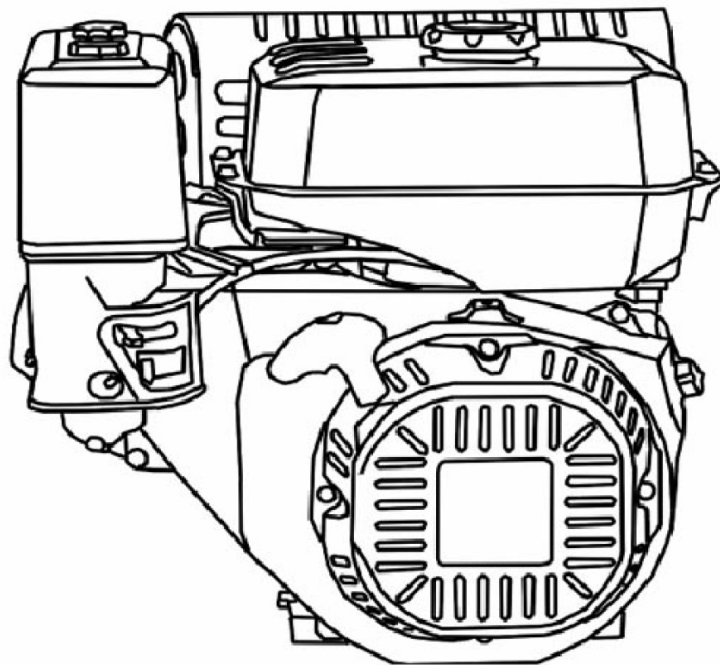

Engine Parts Manual 302cc (G19)

Manual Start
Power Washer

***If engine serial number starts with "T180," reference engine parts manual 0H9562PMNL.

***If engine serial number starts with "T09J," reference engine parts manual 0K1045PMNL.

NOTICE!

The information in this manual is known to be accurate as of the date of release shown on the cover. However, engineering changes can occur without notice. To obtain the proper parts, please be sure to use the serial number of the unit being serviced when ordering from this manual. Always refer to any parts notes and changes before ordering. All other parts not shown in this manual can be found on Generac's exploded view drawings online on GENservice at www.generac.com.