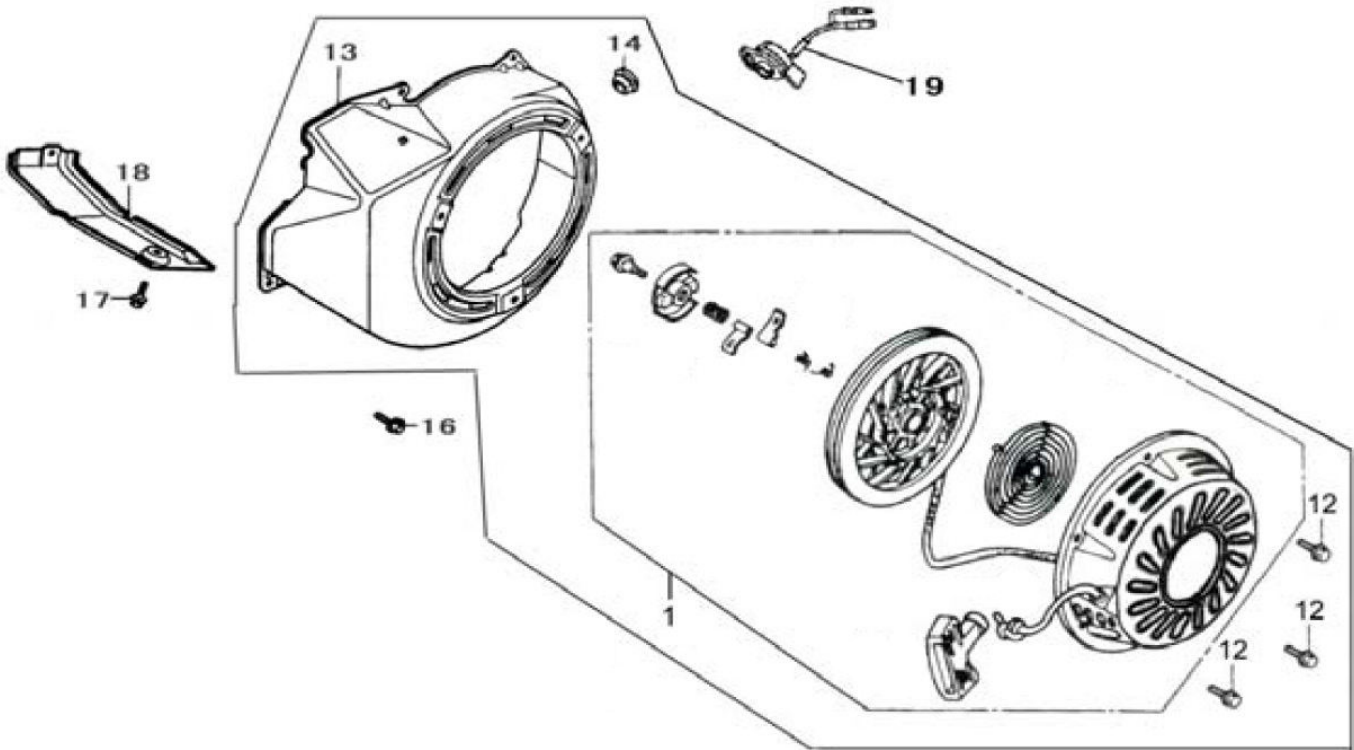

302cc ENGINE

Starter

ITEM	PART NO.	QTY.	DESCRIPTION
1	0J35240140	1	STARTER ASSY., RECOIL
13	0J35240118	1	COVER, FAN
16	0G84420194	5	BOLT, FLANGE

ITEM	PART NO.	QTY.	DESCRIPTION
17	0G84420194	1	BOLT, FLANGE
18	0H95620110	1	SHROUD
19	0G9911	1	SWITCH ASSY., ENGINE STOP