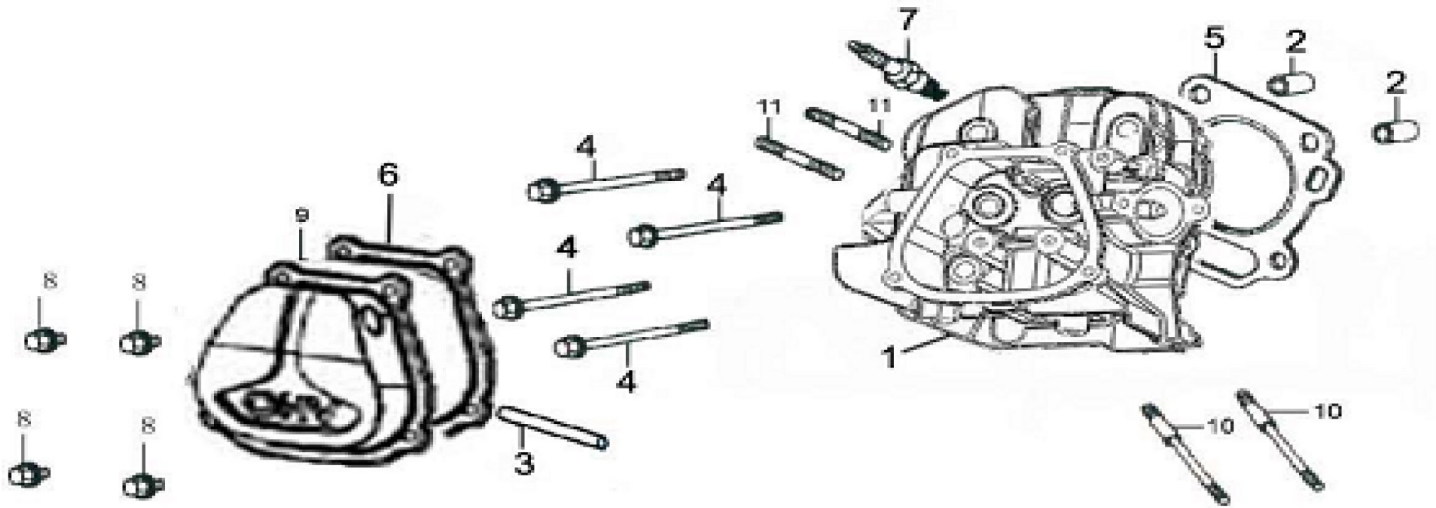

Engine Parts Manual 302cc (G19)

Manual Start
Power Washer

*****If engine serial number starts with "T180," reference engine parts manual 0H9562PMNL.**

*****If engine serial number starts with "T09J," reference engine parts manual 0K1045PMNL.**

Cylinder Head

ITEM	PART NO.	QTY.	DESCRIPTION
1	0J35240110	1	HEAD, CYLINDER
2	0G84420212	2	PIN, DOWEL
3	0J35240151	1	TUBE, BREATHER
4	0G84420211	4	BOLT, FLANGE
5	0J35240111	1	GASKET, CYLINDER
6	0J35240113	1	GASKET, HEAD COVER

Rocker/Camshaft Assy.

ITEM	PART NO.	QTY.	DESCRIPTION
5	0G84420173	1	PLATE, PUSHROD GUIDE
6	0J35240115	2	ROD, PUSH
7	0G84420174	2	LIFTER, VALVE
9	0G84420122	2	ROTATOR, VALVE
10	0G84420123	2	RETAINER, VALVE SPRING
11	0G84420124	2	SPRING, VALVE

ITEM	PART NO.	QTY.	DESCRIPTION
7	0J35240145	4	BOLT, FLANGE
8	0J35240129	1	HOLDER, FUEL TANK
9	0J35240130	1	HOLDER, FUEL TANK
10	0J35240152	1	TUBE, FUEL
11	0J35240149	4	WASHER, FLAT
12	0J35240124	1	CUSHION, RUBBER TANK