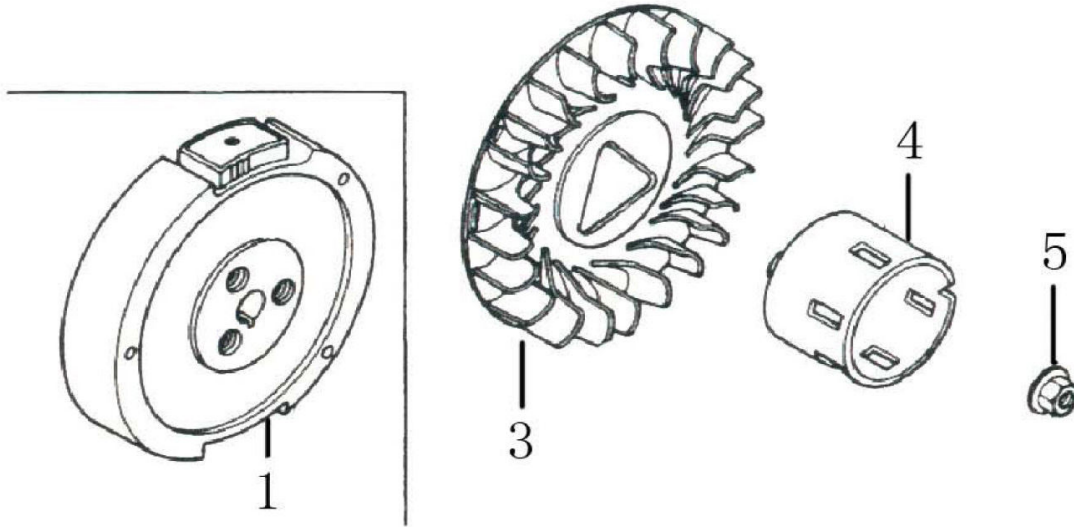

Flywheel

ITEM	PART NO.	QTY.	DESCRIPTION
1	0J35240142	1	FLYWHEEL
3	0J35240116	1	FAN, COOLING

ITEM	PART NO.	QTY.	DESCRIPTION
4	0J35240141	1	PULLEY, STARTER
5	0G84420149	1	NUT, SPECIAL