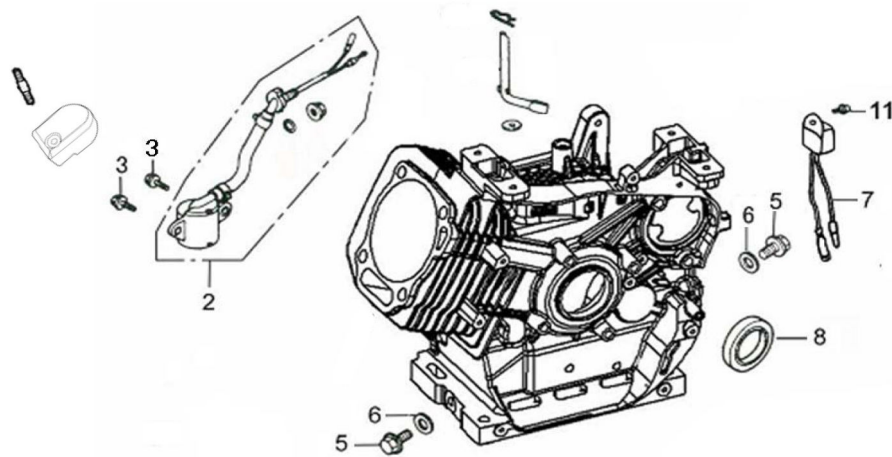

Cylinder Head

ITEM	PART NO.	QTY.	DESCRIPTION
1	0J35240110	1	HEAD, CYLINDER
2	0G84420212	2	PIN, DOWEL
3	0J35240151	1	TUBE, BREATHER
4	0G84420211	4	BOLT, FLANGE
5	0J35240111	1	GASKET, CYLINDER
6	0J35240113	1	GASKET, HEAD COVER

ITEM	PART NO.	QTY.	DESCRIPTION
7	0J00620106	1	PLUG, SPARK
8	0J35240147	4	BOLT, FLANGE
9	0J35240112	1	COVER, HEAD
10	0J35240148	2	BOLT, STUD, INTAKE
11	0G84420210	2	BOLT, STUD, EXHAUST

302cc ENGINE

Crankcase

ITEM	PART NO.	QTY.	DESCRIPTION
2	0J35250129	1	SWITCH ASSY., OIL LEVEL
3	0G84420217	2	BOLT, FLANGE
5	0G84420110	2	BOLT, DRAIN PLUG
6	0G84420109	2	WASHER

ITEM	PART NO.	QTY.	DESCRIPTION
7	0G84420112	1	ALERT UNIT, OIL
8	0J35240155	1	SEAL, OIL
11	0G84420194	1	BOLT, FLANGE

Rocker/Camshaft Assy.

ITEM	PART NO.	QTY.	DESCRIPTION
5	0G84420173	1	PLATE, PUSHROD GUIDE
6	0J35240115	2	ROD, PUSH
7	0G84420174	2	LIFTER, VALVE
9	0G84420122	2	ROTATOR, VALVE
10	0G84420123	2	RETAINER, VALVE SPRING
11	0G84420124	2	SPRING, VALVE