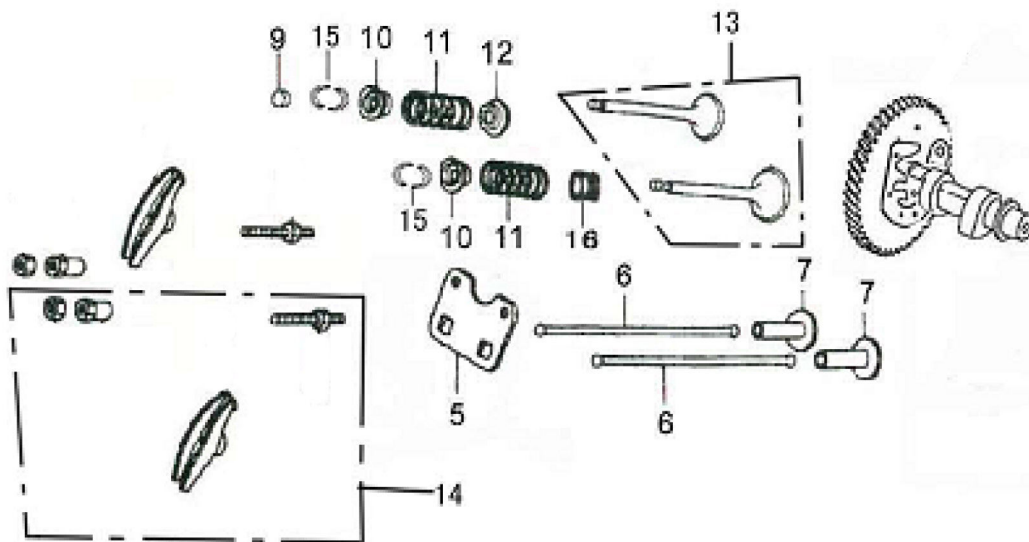

Cylinder Head

ITEM	PART NO.	QTY.	DESCRIPTION
1	0J35240110	1	HEAD, CYLINDER
2	0G84420212	2	PIN, DOWEL
3	0J35240151	1	TUBE, BREATHER
4	0G84420211	4	BOLT, FLANGE
5	0J35240111	1	GASKET, CYLINDER
6	0J35240113	1	GASKET, HEAD COVER

ITEM	PART NO.	QTY.	DESCRIPTION
2	0J35250129	1	SWITCH ASSY., OIL LEVEL
3	0G84420217	2	BOLT, FLANGE
5	0G84420110	2	BOLT, DRAIN PLUG
6	0G84420109	2	WASHER

ITEM	PART NO.	QTY.	DESCRIPTION
7	0G84420112	1	ALERT UNIT, OIL
8	0J35240155	1	SEAL, OIL
11	0G84420194	1	BOLT, FLANGE

Rocker/Camshaft Assy.

ITEM	PART NO.	QTY.	DESCRIPTION
5	0G84420173	1	PLATE, PUSHROD GUIDE
6	0J35240115	2	ROD, PUSH
7	0G84420174	2	LIFTER, VALVE
9	0G84420122	2	ROTATOR, VALVE
10	0G84420123	2	RETAINER, VALVE SPRING
11	0G84420124	2	SPRING, VALVE

ITEM	PART NO.	QTY.	DESCRIPTION
7	0J35240145	4	BOLT, FLANGE
8	0J35240129	1	HOLDER, FUEL TANK
9	0J35240130	1	HOLDER, FUEL TANK
10	0J35240152	1	TUBE, FUEL
11	0J35240149	4	WASHER, FLAT
12	0J35240124	1	CUSHION, RUBBER TANK