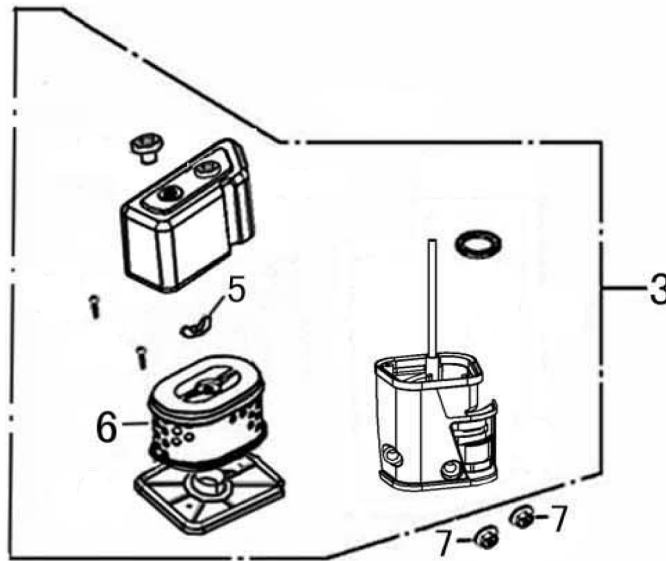

Rocker/Camshaft Assy.

ITEM	PART NO.	QTY.	DESCRIPTION
5	0G84420173	1	PLATE, PUSHROD GUIDE
6	0J35240115	2	ROD, PUSH
7	0G84420174	2	LIFTER, VALVE
9	0G84420122	2	ROTATOR, VALVE
10	0G84420123	2	RETAINER, VALVE SPRING
11	0G84420124	2	SPRING, VALVE

Flywheel

ITEM	PART NO.	QTY.	DESCRIPTION
1	0J35240142	1	FLYWHEEL
3	0J35240116	1	FAN, COOLING

ITEM	PART NO.	QTY.	DESCRIPTION
4	0J35240141	1	PULLEY, STARTER
5	0G84420149	1	NUT, SPECIAL

Ignition

ITEM	PART NO.	QTY.	DESCRIPTION
1	0J35240143	1	COIL ASSY., IGNITION
3	0J35220172	1	HOLDER, STOP SWITCH

ITEM	PART NO.	QTY.	DESCRIPTION
10	0G84420268	2	BOLT, FLANGE

Air Cleaner

ITEM	PART NO.	QTY.	DESCRIPTION
3	0H95620112	1	AIR CLEANER ASSY.
5	0J35220163	1	NUT, WING

ITEM	PART NO.	QTY.	DESCRIPTION
6	0J35240132	1	ELEMENT, AIR CLEANER
7	0G84420196	2	NUT, FLANGE

Control

ITEM	PART NO.	QTY.	DESCRIPTION
1	0J35240128	1	CONTROL ASSY.
5	0J35240126	1	SPRING, CABLE RETURN
6	0G84420196	1	NUT, FLANGE
7	0G84420197	1	BOLT, QUADRATE HEAD

ITEM	PART NO.	QTY.	DESCRIPTION
8	0J35240127	1	ARM, GOVERNOR
9	0G84420161	1	SPRING, THROTTLE RETURN
10	0J35240125	1	ROD, GOVERNOR