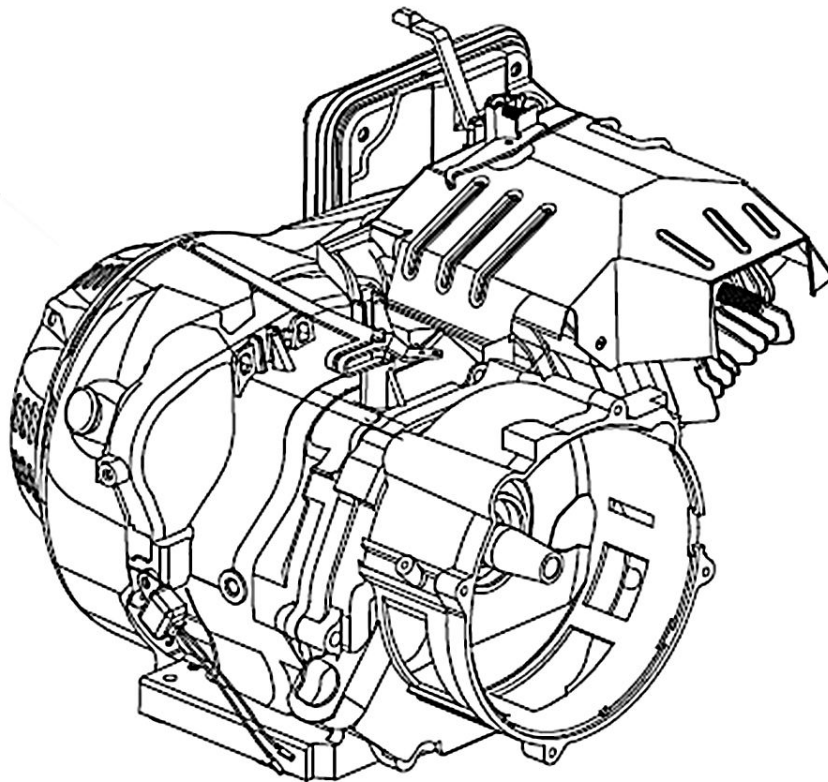

Engine Parts Manual

389cc (G19)

NOTICE!

The information in this manual is known to be accurate as of the date of release shown on the cover. However, engineering changes can occur without notice. To obtain the proper parts, please be sure to use the serial number of the unit being serviced when ordering from this manual. Always refer to any parts notes and changes before ordering. All other parts not shown in this manual can be found on Generac's exploded view drawings online on GENservice at www.generac.com.