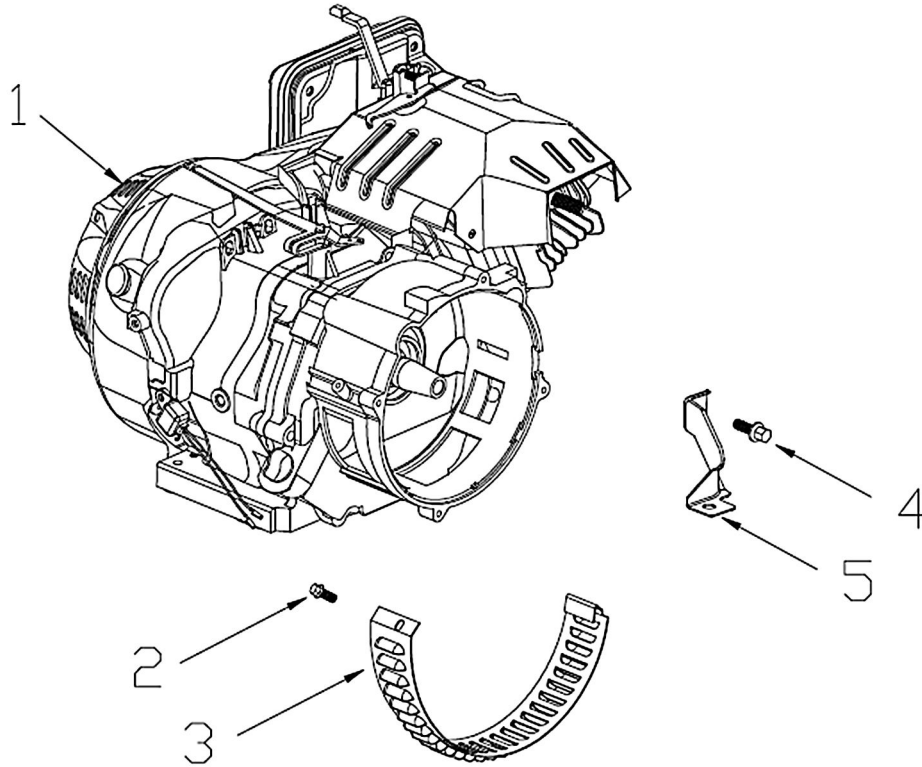

Engine

ITEM	PART NO.	QTY.	DESCRIPTION
1	0G8442D	1	ENGINE G390FA
2	0J00620100	1	BOLT, FLANGE M5x10
3	0H9761	1	COVER, DUST
4	0G84420194	1	BOLT, FLANGE M6x12
5	0G8442C112	1	BRACKET, AIR CLEANER

389cc ENGINE

Cylinder Head

ITEM	PART NO.	QTY.	DESCRIPTION
1	0J35240147	6	BOLT, FLANGE
2	0J39340112	1	COVER. HEAD
3	0J39340113	1	GASKET, HEAD COVER
4	0J39340114	1	TUBE, BREATHER
5	0G84420211	4	BOLT, FLANGE, 10x80
6	0G84420210	2	BOLT, STUD, EXHAUST
7	0J00620106	1	SPARK PLUG
8	0J39340115	1	HEAD, CYLINDER
9	0J39340116	1	GASKET, CYLINDER HEAD
10	0G84420212	2	PIN, DOWEL
11	0K0090	2	BOLT, STUD, INTAKE

389cc ENGINE

Crankcase Cover

ITEM	PART NO.	QTY.	DESCRIPTION
1	0G9799	2	CAP ASSY
2	0G84420221	1	GOVERNOR ASSY.
3	0G84420118	1	BEARING, RADIAL BALL 6202
4	0G84420117	1	BEARING, RADIAL BALL 6207
5	0G84420228	2	DOWEL PIN 8x12
6	0G84420115	1	GASKET, CRANKCASE COVER
7	0G84420116	1	OIL SEAL
8	0G84420227	1	CRANKCASE COVER
9	0G84420229	7	BOLT, FLANGE 8X40

389cc ENGINE

Rocker and Camshaft

ITEM	PART NO.	QTY.	DESCRIPTION
1	0J39430124	1	ROCKER ARM ASSY.
2	0J39430125	1	ROCKER ARM ASSY.
3	0J93060101	2	VALVE ROCKER SHAFT
4	0J39430127	2	PUSH ROD
5	0G84420174	2	LIFTER, VALVE
6	0G84420122	2	ROTATOR, VALVE
7	0G84420239	4	LOCKER, VALVE
8	0G84420123	2	RETAINER, VALVE SPRING
9	0G84420124	2	SPRING, VALVE
10	0G84420125	1	SEAT, VALVE SPRING
11	0G84420128	1	SEAL, VALVE STEM
12	0J39430126	1	VALVE ASSY.
13	0G8442F114	1	CAMSHAFT ASSY
14	0J93060102	4	LOCKER
15	0K22930113	1	RETAINER, ROCKER ARM SHAFT
16	0G84420194	1	BOLT, FLANGE