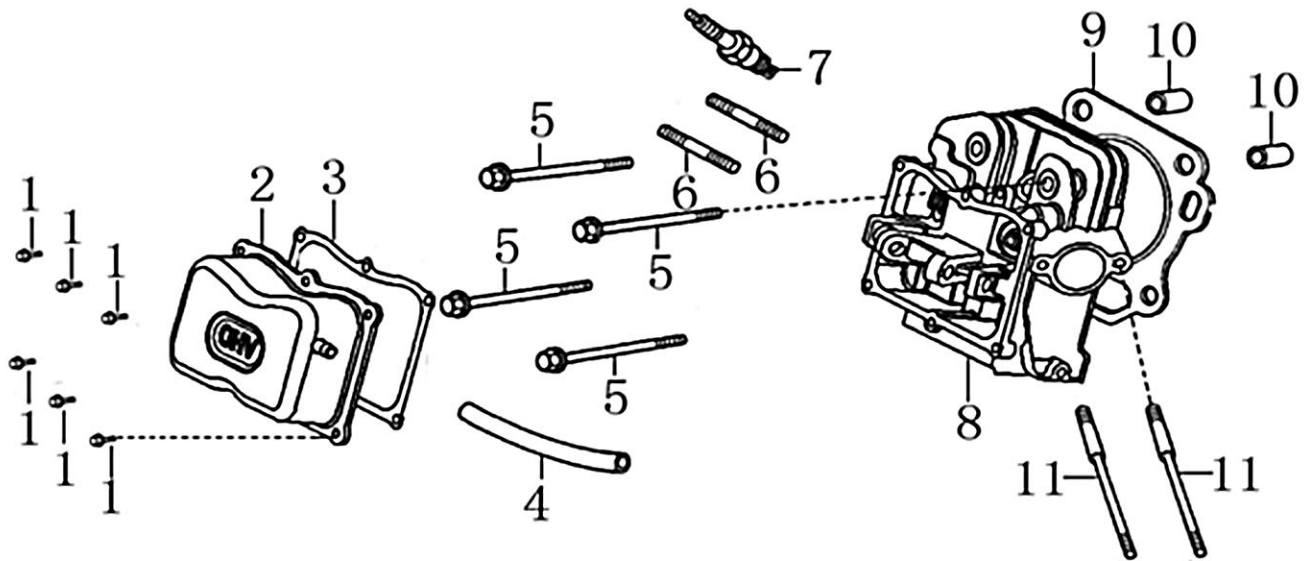

Cylinder Head

ITEM	PART NO.	QTY.	DESCRIPTION
1	0J35240147	6	BOLT, FLANGE
2	0J39340112	1	COVER. HEAD
3	0J39340113	1	GASKET, HEAD COVER
4	0J39340114	1	TUBE, BREATHER
5	0G84420211	4	BOLT, FLANGE, 10x80
6	0G84420210	2	BOLT, STUD, EXHAUST
7	0J00620106	1	SPARK PLUG
8	0J39340115	1	HEAD, CYLINDER
9	0J39340116	1	GASKET, CYLINDER HEAD
10	0G84420212	2	PIN, DOWEL
11	0K0090	2	BOLT, STUD, INTAKE

Crankcase

ITEM	PART NO.	QTY.	DESCRIPTION
1	0G84420217	2	BOLT, FLANGE
2	0G84420105	1	SWITCH ASSY., OIL LEVEL
3	0G84420118	1	BEARING, RADIAL BALL 6202
4	0G84420218	1	WASHER, 8x16x1.2
5	0G84420219	1	PIN, LOCK, 10MM
6	0G84420220	1	SHAFT, GOVERNOR ARM
7	0G84420108	1	SEAL, OIL
8	0G84420110	1	BOLT, DRAIN PLUG
9	0G84420109	2	WASHER, DRAIN PLUG, 12MM
10	0G84420216	1	CRANKCASE
11	0J35250337	1	CABLE CLEAT
12	0G84420194	1	BOLT, FLANGE, 6x12
13	0G84420112	1	ALERT UNIT, OIL
14	0G84420194	1	BOLT, FLANGE, 6x12
15	0G84420116	1	SEAL, OIL

389cc ENGINE

Crankcase Cover

ITEM	PART NO.	QTY.	DESCRIPTION
1	0G9799	2	CAP ASSY
2	0G84420221	1	GOVERNOR ASSY.
3	0G84420118	1	BEARING, RADIAL BALL 6202
4	0G84420117	1	BEARING, RADIAL BALL 6207
5	0G84420228	2	DOWEL PIN 8x12
6	0G84420115	1	GASKET, CRANKCASE COVER
7	0G84420116	1	OIL SEAL
8	0G84420227	1	CRANKCASE COVER
9	0G84420229	7	BOLT, FLANGE 8X40

389cc ENGINE

Rocker and Camshaft

ITEM	PART NO.	QTY.	DESCRIPTION
1	0J39430124	1	ROCKER ARM ASSY.
2	0J39430125	1	ROCKER ARM ASSY.
3	0J93060101	2	VALVE ROCKER SHAFT
4	0J39430127	2	PUSH ROD
5	0G84420174	2	LIFTER, VALVE
6	0G84420122	2	ROTATOR, VALVE
7	0G84420239	4	LOCKER, VALVE
8	0G84420123	2	RETAINER, VALVE SPRING
9	0G84420124	2	SPRING, VALVE
10	0G84420125	1	SEAT, VALVE SPRING
11	0G84420128	1	SEAL, VALVE STEM
12	0J39430126	1	VALVE ASSY.
13	0G8442F114	1	CAMSHAFT ASSY
14	0J93060102	4	LOCKER
15	0K22930113	1	RETAINER, ROCKER ARM SHAFT
16	0G84420194	1	BOLT, FLANGE