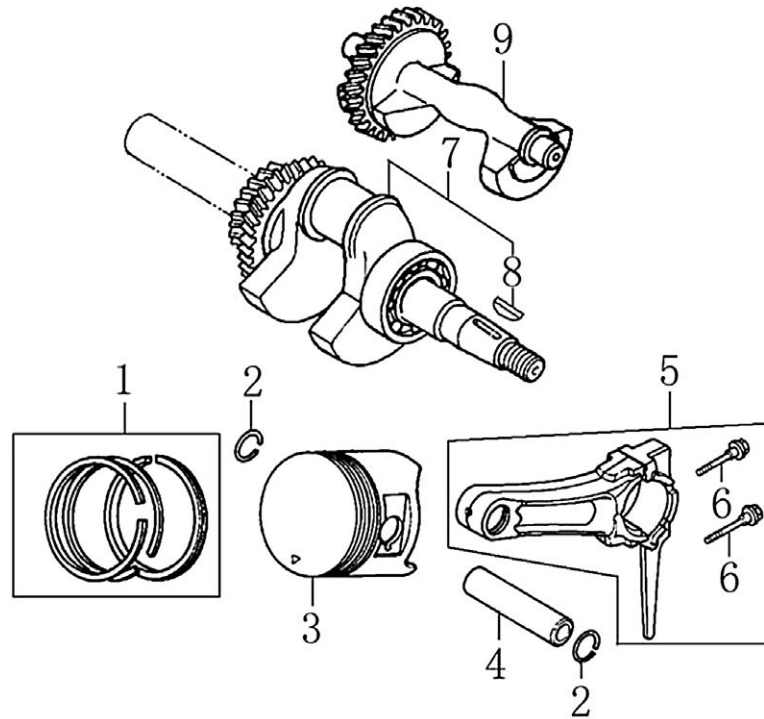

Cylinder Head

ITEM	PART NO.	QTY.	DESCRIPTION
1	0J35240147	6	BOLT, FLANGE
2	0J39340112	1	COVER. HEAD
3	0J39340113	1	GASKET, HEAD COVER
4	0J39340114	1	TUBE, BREATHER
5	0G84420211	4	BOLT, FLANGE, 10x80
6	0G84420210	2	BOLT, STUD, EXHAUST
7	0J00620106	1	SPARK PLUG
8	0J39340115	1	HEAD, CYLINDER
9	0J39340116	1	GASKET, CYLINDER HEAD
10	0G84420212	2	PIN, DOWEL
11	0K0090	2	BOLT, STUD, INTAKE

389cc ENGINE

Crankcase Cover

ITEM	PART NO.	QTY.	DESCRIPTION
1	0G9799	2	CAP ASSY
2	0G84420221	1	GOVERNOR ASSY.
3	0G84420118	1	BEARING, RADIAL BALL 6202
4	0G84420117	1	BEARING, RADIAL BALL 6207
5	0G84420228	2	DOWEL PIN 8x12
6	0G84420115	1	GASKET, CRANKCASE COVER
7	0G84420116	1	OIL SEAL
8	0G84420227	1	CRANKCASE COVER
9	0G84420229	7	BOLT, FLANGE 8X40

Crankshaft and Piston

ITEM	PART NO.	QTY.	DESCRIPTION
1	0J39430121	1	RING SET, PISTON
2	0G84420237	2	CLIP, PISTON PIN
3	0J39430122	1	PISTON
4	0G84420238	1	PIN, PISTON
5	0J93060100	1	CONNECTING ROD ASSY
6	0G84420236	2	BOLT, CONNECTING ROD
7	0G84420230	1	CRANKSHAFT ASSY
8	0G84420119	1	KEY, SPECIAL WOODRUFF
9	0G84420232	1	WEIGHT, BALANCER

389cc ENGINE

Rocker and Camshaft

ITEM	PART NO.	QTY.	DESCRIPTION
1	0J39430124	1	ROCKER ARM ASSY.
2	0J39430125	1	ROCKER ARM ASSY.
3	0J93060101	2	VALVE ROCKER SHAFT
4	0J39430127	2	PUSH ROD
5	0G84420174	2	LIFTER, VALVE
6	0G84420122	2	ROTATOR, VALVE
7	0G84420239	4	LOCKER, VALVE
8	0G84420123	2	RETAINER, VALVE SPRING
9	0G84420124	2	SPRING, VALVE
10	0G84420125	1	SEAT, VALVE SPRING
11	0G84420128	1	SEAL, VALVE STEM
12	0J39430126	1	VALVE ASSY.
13	0G8442F114	1	CAMSHAFT ASSY
14	0J93060102	4	LOCKER
15	0K22930113	1	RETAINER, ROCKER ARM SHAFT
16	0G84420194	1	BOLT, FLANGE