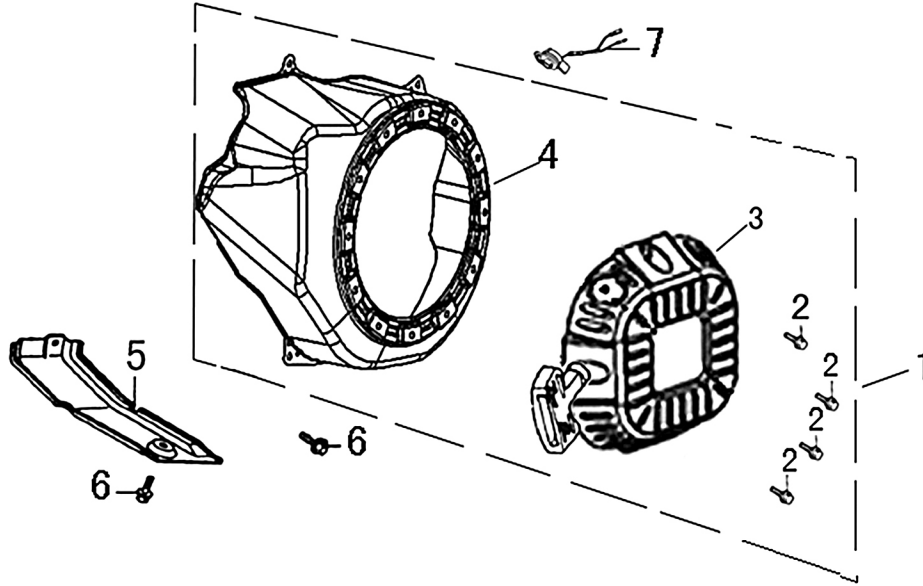

Starter

ITEM	PART NO.	QTY.	DESCRIPTION
1	0K20670116	1	STARTER, RECOIL W/BLWR HSNQ
2	0G84420241	4	BOLT, FLANGE 6x8
3	0G9798	1	STARTER ASSY.
4	0G8442A115	1	COVER COMP., FAN
5	0J39340117	1	SHROUD
6	0G84420194	5	BOLT, FLANGE 6x12
7	0G9911	1	SWITCH ASSY., ENGINE STOP