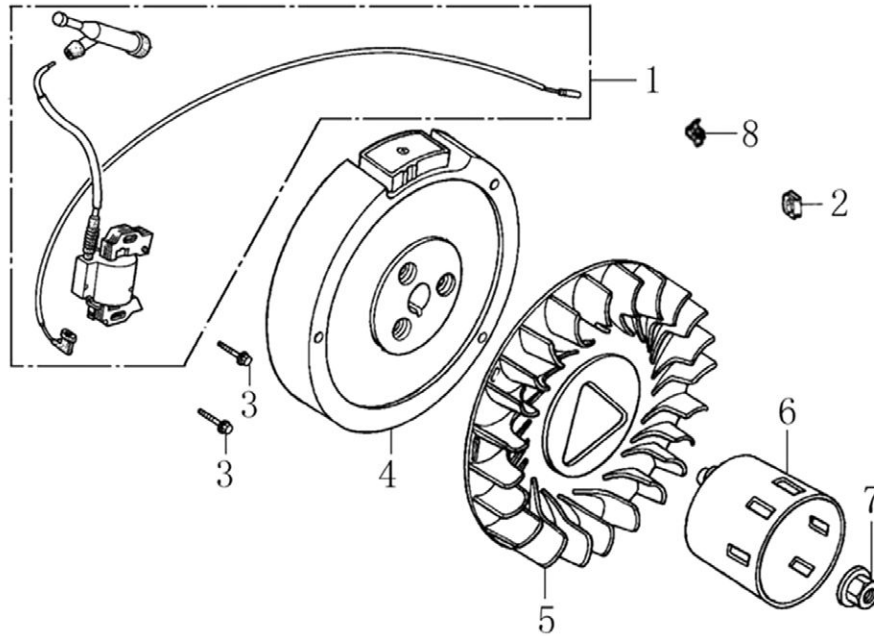

Flywheel

ITEM	PART NO.	QTY.	DESCRIPTION
1	0G84420150	1	COIL ASSY., IGNITION
2	0G84420267	1	GROMMET, CORD
3	0G84420268	2	BOLT, FLANGE, M6X25
4	0J25910111	1	FLYWHEEL COMP
5	0G84420147	1	FAN COOLING
6	0G84420148	1	PULLEY, STARTER
7	0G84420149	1	NUT SPECIAL, 16MM
8	0G84420141	1	CLIP, WIRE HARNESS