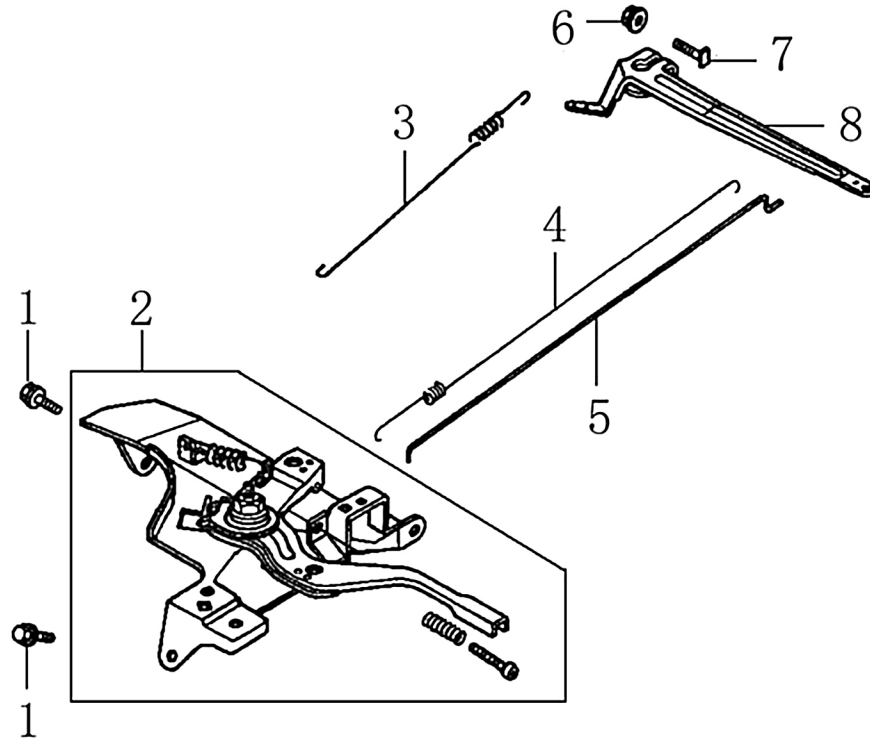

Crankshaft and Piston

ITEM	PART NO.	QTY.	DESCRIPTION
1	0J39430121	1	RING SET, PISTON
2	0G84420237	2	CLIP, PISTON PIN
3	0J39430122	1	PISTON
4	0G84420238	1	PIN, PISTON
5	0J93060100	1	CONNECTING ROD ASSY
6	0G84420236	2	BOLT, CONNECTING ROD
7	0G84420230	1	CRANKSHAFT ASSY
8	0G84420119	1	KEY, SPECIAL WOODRUFF
9	0G84420232	1	WEIGHT, BALANCER

389cc ENGINE

Rocker and Camshaft

ITEM	PART NO.	QTY.	DESCRIPTION
1	0J39430124	1	ROCKER ARM ASSY.
2	0J39430125	1	ROCKER ARM ASSY.
3	0J93060101	2	VALVE ROCKER SHAFT
4	0J39430127	2	PUSH ROD
5	0G84420174	2	LIFTER, VALVE
6	0G84420122	2	ROTATOR, VALVE
7	0G84420239	4	LOCKER, VALVE
8	0G84420123	2	RETAINER, VALVE SPRING
9	0G84420124	2	SPRING, VALVE
10	0G84420125	1	SEAT, VALVE SPRING
11	0G84420128	1	SEAL, VALVE STEM
12	0J39430126	1	VALVE ASSY.
13	0G8442F114	1	CAMSHAFT ASSY
14	0J93060102	4	LOCKER
15	0K22930113	1	RETAINER, ROCKER ARM SHAFT
16	0G84420194	1	BOLT, FLANGE

Flywheel

ITEM	PART NO.	QTY.	DESCRIPTION
1	0G84420150	1	COIL ASSY., IGNITION
2	0G84420267	1	GROMMET, CORD
3	0G84420268	2	BOLT, FLANGE, M6X25
4	0J25910111	1	FLYWHEEL COMP
5	0G84420147	1	FAN COOLING
6	0G84420148	1	PULLEY, STARTER
7	0G84420149	1	NUT SPECIAL, 16MM
8	0G84420141	1	CLIP, WIRE HARNESS

Control System

ITEM	PART NO.	QTY.	DESCRIPTION
1	0G84420194	2	NUT, FLANGE M6
2	0J39430130	1	CONTROL ASSY.
3	0J39430131	1	SPRING, CABLE RETURN
4	0J39430132	1	SPRING, THROTTLE RETURN
5	0J39430133	1	ROD, GOVERNOR
6	0G84420272	1	NUT, FLANGE M6
7	0G84420197	1	BOLT, QUADRATE HEAD
8	0G84420198	1	ARM, GOVERNOR