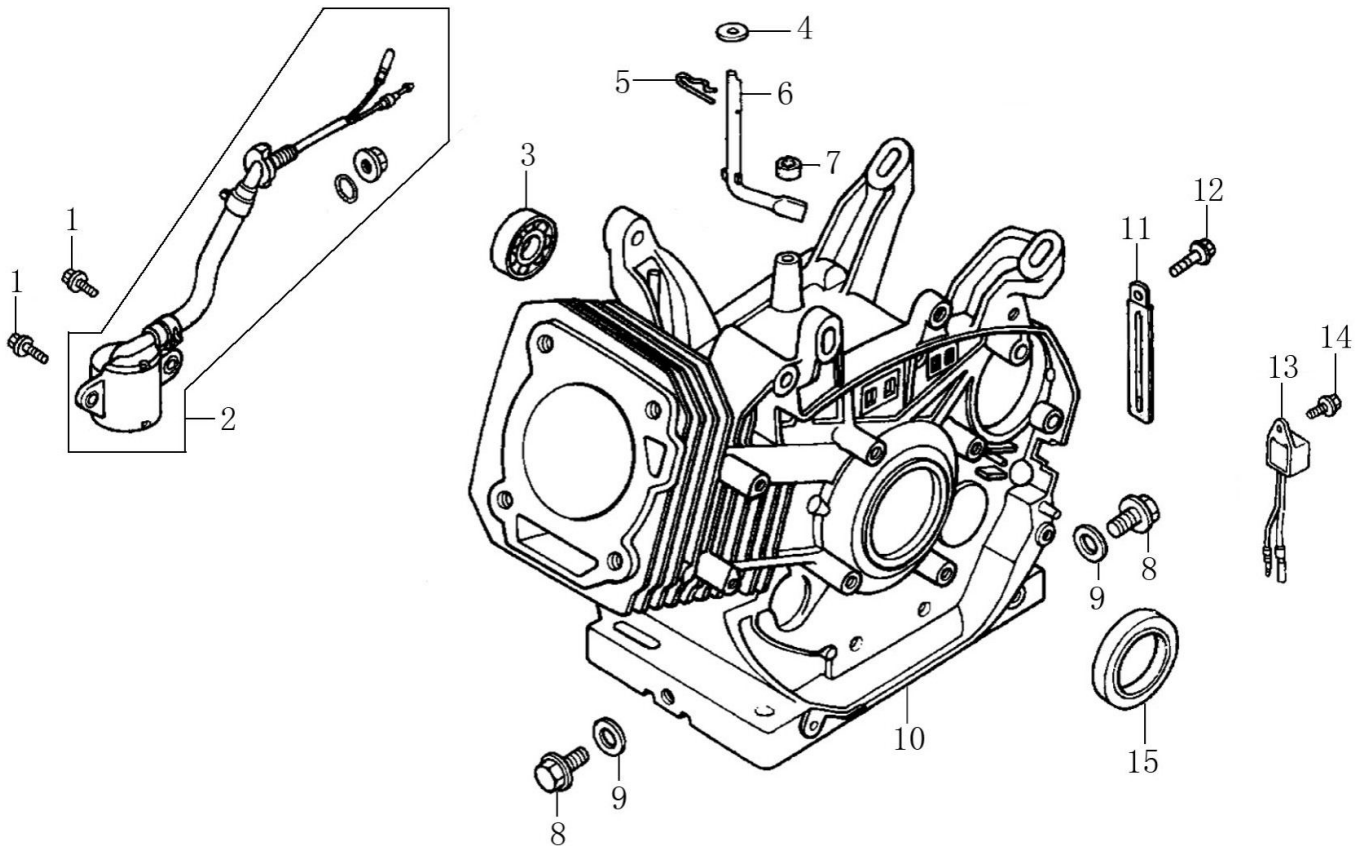

Engine

ITEM	PART NO.	QTY.	DESCRIPTION
1	0G8442D	1	ENGINE G390FA
2	0J00620100	1	BOLT, FLANGE M5x10
3	0H9761	1	COVER, DUST
4	0G84420194	1	BOLT, FLANGE M6x12
5	0G8442C112	1	BRACKET, AIR CLEANER

389cc ENGINE

Cylinder Head

ITEM	PART NO.	QTY.	DESCRIPTION
1	0J35240147	6	BOLT, FLANGE
2	0J39340112	1	COVER. HEAD
3	0J39340113	1	GASKET, HEAD COVER
4	0J39340114	1	TUBE, BREATHER
5	0G84420211	4	BOLT, FLANGE, 10x80
6	0G84420210	2	BOLT, STUD, EXHAUST
7	0J00620106	1	SPARK PLUG
8	0J39340115	1	HEAD, CYLINDER
9	0J39340116	1	GASKET, CYLINDER HEAD
10	0G84420212	2	PIN, DOWEL
11	0K0090	2	BOLT, STUD, INTAKE

Crankcase

ITEM	PART NO.	QTY.	DESCRIPTION
1	0G84420217	2	BOLT, FLANGE
2	0G84420105	1	SWITCH ASSY., OIL LEVEL
3	0G84420118	1	BEARING, RADIAL BALL 6202
4	0G84420218	1	WASHER, 8x16x1.2
5	0G84420219	1	PIN, LOCK, 10MM
6	0G84420220	1	SHAFT, GOVERNOR ARM
7	0G84420108	1	SEAL, OIL
8	0G84420110	1	BOLT, DRAIN PLUG
9	0G84420109	2	WASHER, DRAIN PLUG, 12MM
10	0G84420216	1	CRANKCASE
11	0J35250337	1	CABLE CLEAT
12	0G84420194	1	BOLT, FLANGE, 6x12
13	0G84420112	1	ALERT UNIT, OIL
14	0G84420194	1	BOLT, FLANGE, 6x12
15	0G84420116	1	SEAL, OIL

389cc ENGINE

Rocker and Camshaft

ITEM	PART NO.	QTY.	DESCRIPTION
1	0J39430124	1	ROCKER ARM ASSY.
2	0J39430125	1	ROCKER ARM ASSY.
3	0J93060101	2	VALVE ROCKER SHAFT
4	0J39430127	2	PUSH ROD
5	0G84420174	2	LIFTER, VALVE
6	0G84420122	2	ROTATOR, VALVE
7	0G84420239	4	LOCKER, VALVE
8	0G84420123	2	RETAINER, VALVE SPRING
9	0G84420124	2	SPRING, VALVE
10	0G84420125	1	SEAT, VALVE SPRING
11	0G84420128	1	SEAL, VALVE STEM
12	0J39430126	1	VALVE ASSY.
13	0G8442F114	1	CAMSHAFT ASSY
14	0J93060102	4	LOCKER
15	0K22930113	1	RETAINER, ROCKER ARM SHAFT
16	0G84420194	1	BOLT, FLANGE