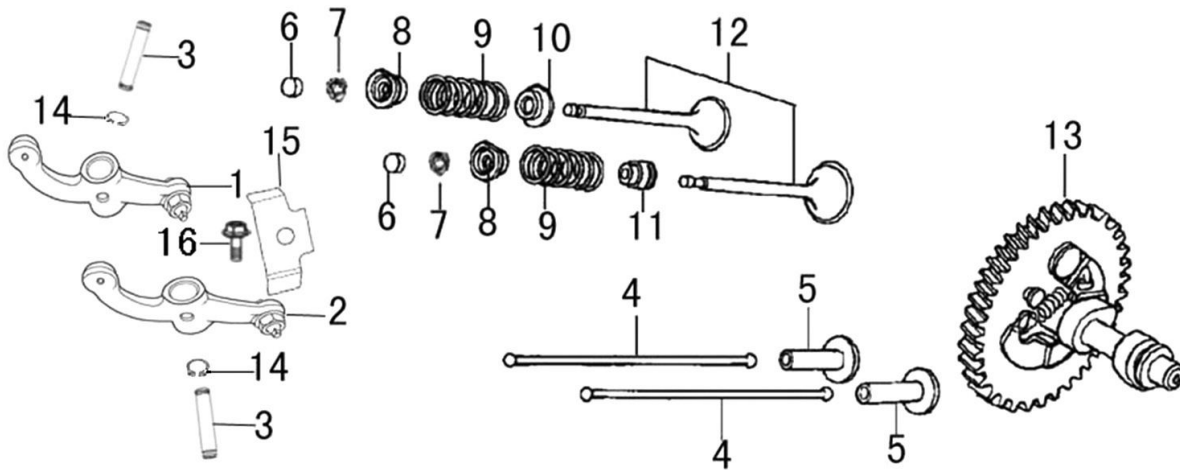

Cylinder Head

ITEM	PART NO.	QTY.	DESCRIPTION
1	0J35240147	6	BOLT, FLANGE
2	0J39340112	1	COVER. HEAD
3	0J39340113	1	GASKET, HEAD COVER
4	0J39340114	1	TUBE, BREATHER
5	0G84420211	4	BOLT, FLANGE, 10x80
6	0G84420210	2	BOLT, STUD, EXHAUST
7	0J00620106	1	SPARK PLUG
8	0J39340115	1	HEAD, CYLINDER
9	0J39340116	1	GASKET, CYLINDER HEAD
10	0G84420212	2	PIN, DOWEL
11	0K0090	2	BOLT, STUD, INTAKE

389cc ENGINE

Crankcase Cover

ITEM	PART NO.	QTY.	DESCRIPTION
1	0G9799	2	CAP ASSY
2	0G84420221	1	GOVERNOR ASSY.
3	0G84420118	1	BEARING, RADIAL BALL 6202
4	0G84420117	1	BEARING, RADIAL BALL 6207
5	0G84420228	2	DOWEL PIN 8x12
6	0G84420115	1	GASKET, CRANKCASE COVER
7	0G84420116	1	OIL SEAL
8	0G84420227	1	CRANKCASE COVER
9	0G84420229	7	BOLT, FLANGE 8X40

Crankshaft and Piston

ITEM	PART NO.	QTY.	DESCRIPTION
1	0J39430121	1	RING SET, PISTON
2	0G84420237	2	CLIP, PISTON PIN
3	0J39430122	1	PISTON
4	0G84420238	1	PIN, PISTON
5	0J93060100	1	CONNECTING ROD ASSY
6	0G84420236	2	BOLT, CONNECTING ROD
7	0G84420230	1	CRANKSHAFT ASSY
8	0G84420119	1	KEY, SPECIAL WOODRUFF
9	0G84420232	1	WEIGHT, BALANCER

389cc ENGINE

Rocker and Camshaft

ITEM	PART NO.	QTY.	DESCRIPTION
1	0J39430124	1	ROCKER ARM ASSY.
2	0J39430125	1	ROCKER ARM ASSY.
3	0J93060101	2	VALVE ROCKER SHAFT
4	0J39430127	2	PUSH ROD
5	0G84420174	2	LIFTER, VALVE
6	0G84420122	2	ROTATOR, VALVE
7	0G84420239	4	LOCKER, VALVE
8	0G84420123	2	RETAINER, VALVE SPRING
9	0G84420124	2	SPRING, VALVE
10	0G84420125	1	SEAT, VALVE SPRING
11	0G84420128	1	SEAL, VALVE STEM
12	0J39430126	1	VALVE ASSY.
13	0G8442F114	1	CAMSHAFT ASSY
14	0J93060102	4	LOCKER
15	0K22930113	1	RETAINER, ROCKER ARM SHAFT
16	0G84420194	1	BOLT, FLANGE