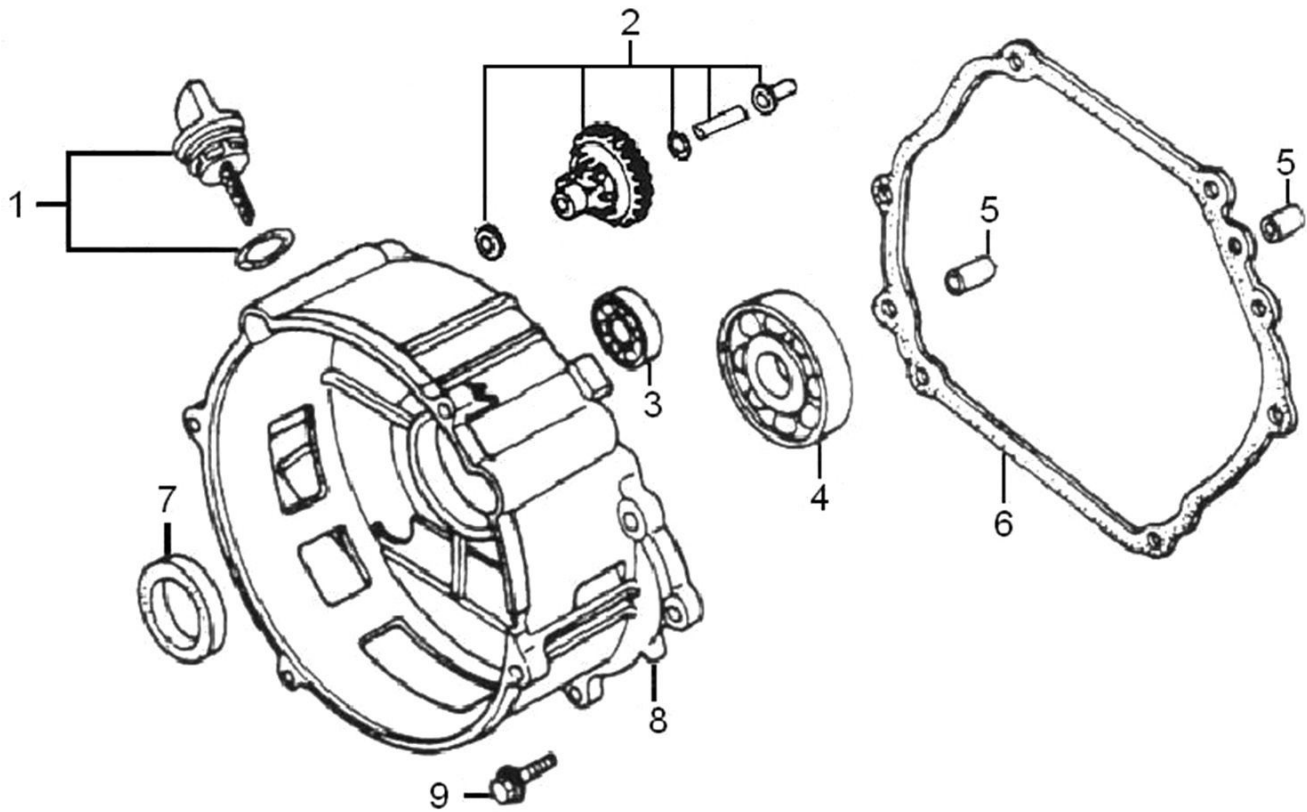

Cylinder Head

ITEM	PART NO.	QTY.	DESCRIPTION
1	0J35240147	6	BOLT, FLANGE
2	0J39340112	1	COVER. HEAD
3	0J39340113	1	GASKET, HEAD COVER
4	0J39340114	1	TUBE, BREATHER
5	0G84420211	4	BOLT, FLANGE, 10x80
6	0G84420210	2	BOLT, STUD, EXHAUST
7	0J00620106	1	SPARK PLUG
8	0J39340115	1	HEAD, CYLINDER
9	0J39340116	1	GASKET, CYLINDER HEAD
10	0G84420212	2	PIN, DOWEL
11	0K0090	2	BOLT, STUD, INTAKE

Crankcase

ITEM	PART NO.	QTY.	DESCRIPTION
1	0G84420217	2	BOLT, FLANGE
2	0G84420105	1	SWITCH ASSY., OIL LEVEL
3	0G84420118	1	BEARING, RADIAL BALL 6202
4	0G84420218	1	WASHER, 8x16x1.2
5	0G84420219	1	PIN, LOCK, 10MM
6	0G84420220	1	SHAFT, GOVERNOR ARM
7	0G84420108	1	SEAL, OIL
8	0G84420110	1	BOLT, DRAIN PLUG
9	0G84420109	2	WASHER, DRAIN PLUG, 12MM
10	0G84420216	1	CRANKCASE
11	0J35250337	1	CABLE CLEAT
12	0G84420194	1	BOLT, FLANGE, 6x12
13	0G84420112	1	ALERT UNIT, OIL
14	0G84420194	1	BOLT, FLANGE, 6x12
15	0G84420116	1	SEAL, OIL

389cc ENGINE

Crankcase Cover

ITEM	PART NO.	QTY.	DESCRIPTION
1	0G9799	2	CAP ASSY
2	0G84420221	1	GOVERNOR ASSY.
3	0G84420118	1	BEARING, RADIAL BALL 6202
4	0G84420117	1	BEARING, RADIAL BALL 6207
5	0G84420228	2	DOWEL PIN 8x12
6	0G84420115	1	GASKET, CRANKCASE COVER
7	0G84420116	1	OIL SEAL
8	0G84420227	1	CRANKCASE COVER
9	0G84420229	7	BOLT, FLANGE 8X40

389cc ENGINE

Rocker and Camshaft

ITEM	PART NO.	QTY.	DESCRIPTION
1	0J39430124	1	ROCKER ARM ASSY.
2	0J39430125	1	ROCKER ARM ASSY.
3	0J93060101	2	VALVE ROCKER SHAFT
4	0J39430127	2	PUSH ROD
5	0G84420174	2	LIFTER, VALVE
6	0G84420122	2	ROTATOR, VALVE
7	0G84420239	4	LOCKER, VALVE
8	0G84420123	2	RETAINER, VALVE SPRING
9	0G84420124	2	SPRING, VALVE
10	0G84420125	1	SEAT, VALVE SPRING
11	0G84420128	1	SEAL, VALVE STEM
12	0J39430126	1	VALVE ASSY.
13	0G8442F114	1	CAMSHAFT ASSY
14	0J93060102	4	LOCKER
15	0K22930113	1	RETAINER, ROCKER ARM SHAFT
16	0G84420194	1	BOLT, FLANGE