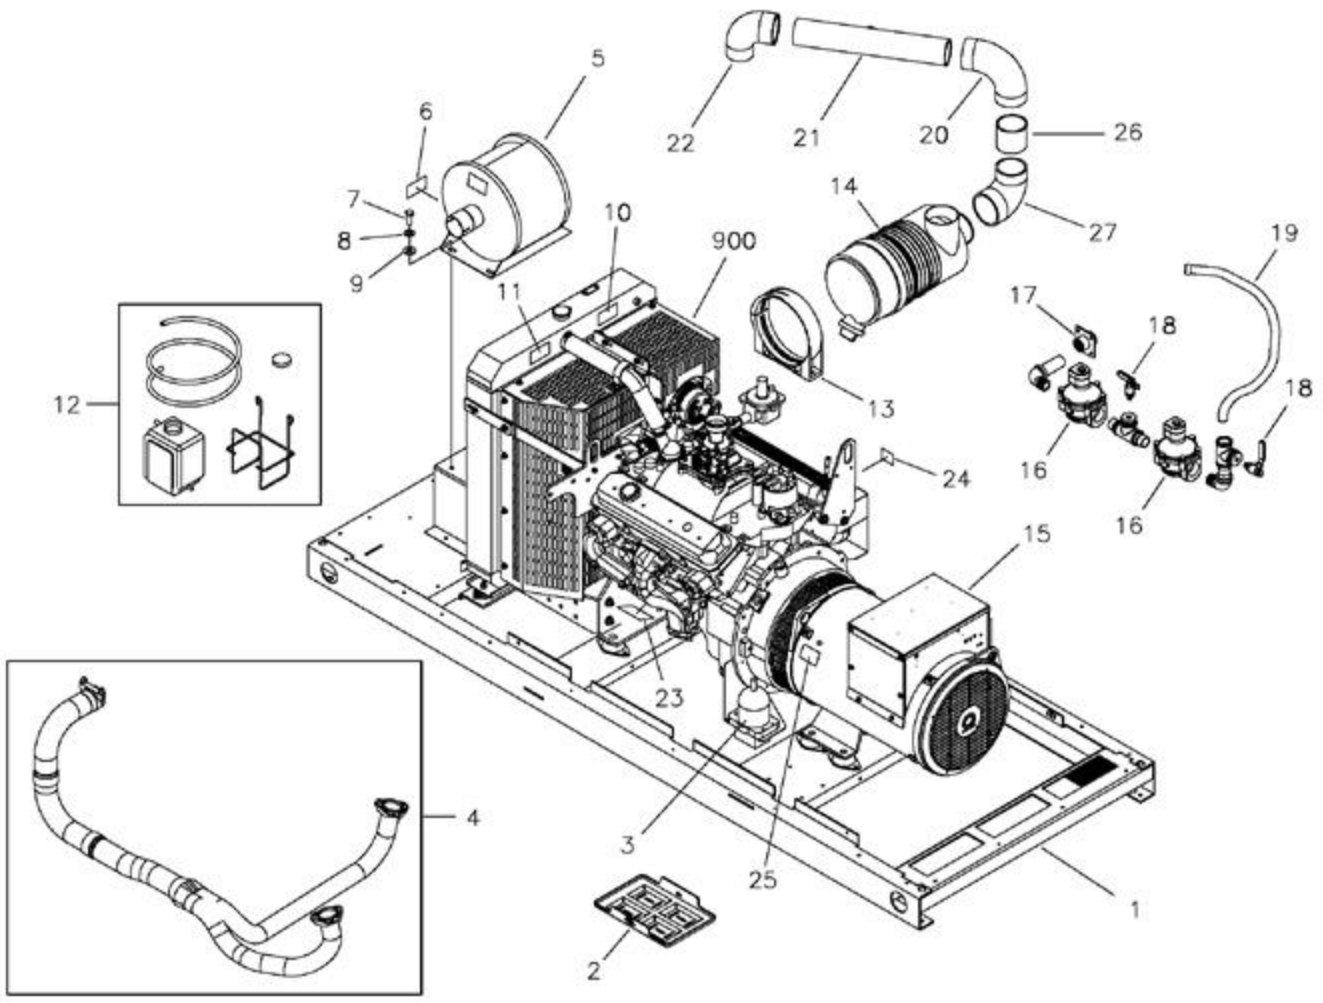

Ref #	Part #	Description	Context Note	Foot Note
1	AA204791GS	BASE		
2	205623GS	TRAY, Battery		
3	206119GS	ASSY, Heater, Tank		
4	205043GS	KIT, Exhaust		
5	204654GS	SILENCER, Muffler		
6	205398GS	DECAL, Burn Hazard		
7	*	HHCS, 5/16 - 18 x 1	(Purchase locally)	
8	*	WASHER, 5/16 - M8, Lock	(Purchase locally)	
9	*	WASHER, 5/16 - M8, Flat	(Purchase locally)	
10	205396GS	DECAL, Warning Hot Coolant		
11	205399GS	DECAL, Warning Moving Parts		
12	205226GS	KIT, Bottle Overflow		
13	204868GS	CLAMP, Air Cleaner		
14	204275GS	ASSY, Air Cleaner		
--	207576GS	Cartridge, Air Filter		
15	204341GS	ASSY, Alternator		
--	207019GS	Assy, Rectifier		
--	207020GS	Regulator, Voltage		
16	206120GS	ASSY, Fuel Valve		
17	AA204802GS	COUPLER, Fuel System		
18	206626GS	VALVE, Ball 1/4"		
19	206455GS	ASSY, Hose, Fuel		
20	206727GS	ELBOW, Rubber		
21	206650GS	TUBE, Inlet, Air		
22	206598GS	ELBOW, Rubber		
23	200409GS	DECAL, Warning, Hot		
24	186649GS	DECAL, Oil Drain		
25	205401GS	DECAL, Explosion Hazard		
26	206729GS	TUBE, Inlet, Air		
27	206539GS	ELBOW, Rubber		
900	-----	ENGINE	Contact Engine Manufacturer	
--	204308GS	KIT, Manual	Parts Not Illustrated	
--	205051GS	MANUAL, Operator's	Parts Not Illustrated	
--	205049GS	MANUAL, Install	Parts Not Illustrated	
--	206992GS	MANUAL, Engine, PSI	Parts Not Illustrated	
--	841281	SWITCH, Oil Pressure	Parts Not Illustrated	
--	206533GS	SWITCH, Temperature	Parts Not Illustrated	
--	198866GS	ASSY, Wall Plate	Parts Not Illustrated	
--	205206GS	HOSE, Flex	Parts Not Illustrated	
--	206944GS	ASSY, Oil Drain Hose	Parts Not Illustrated