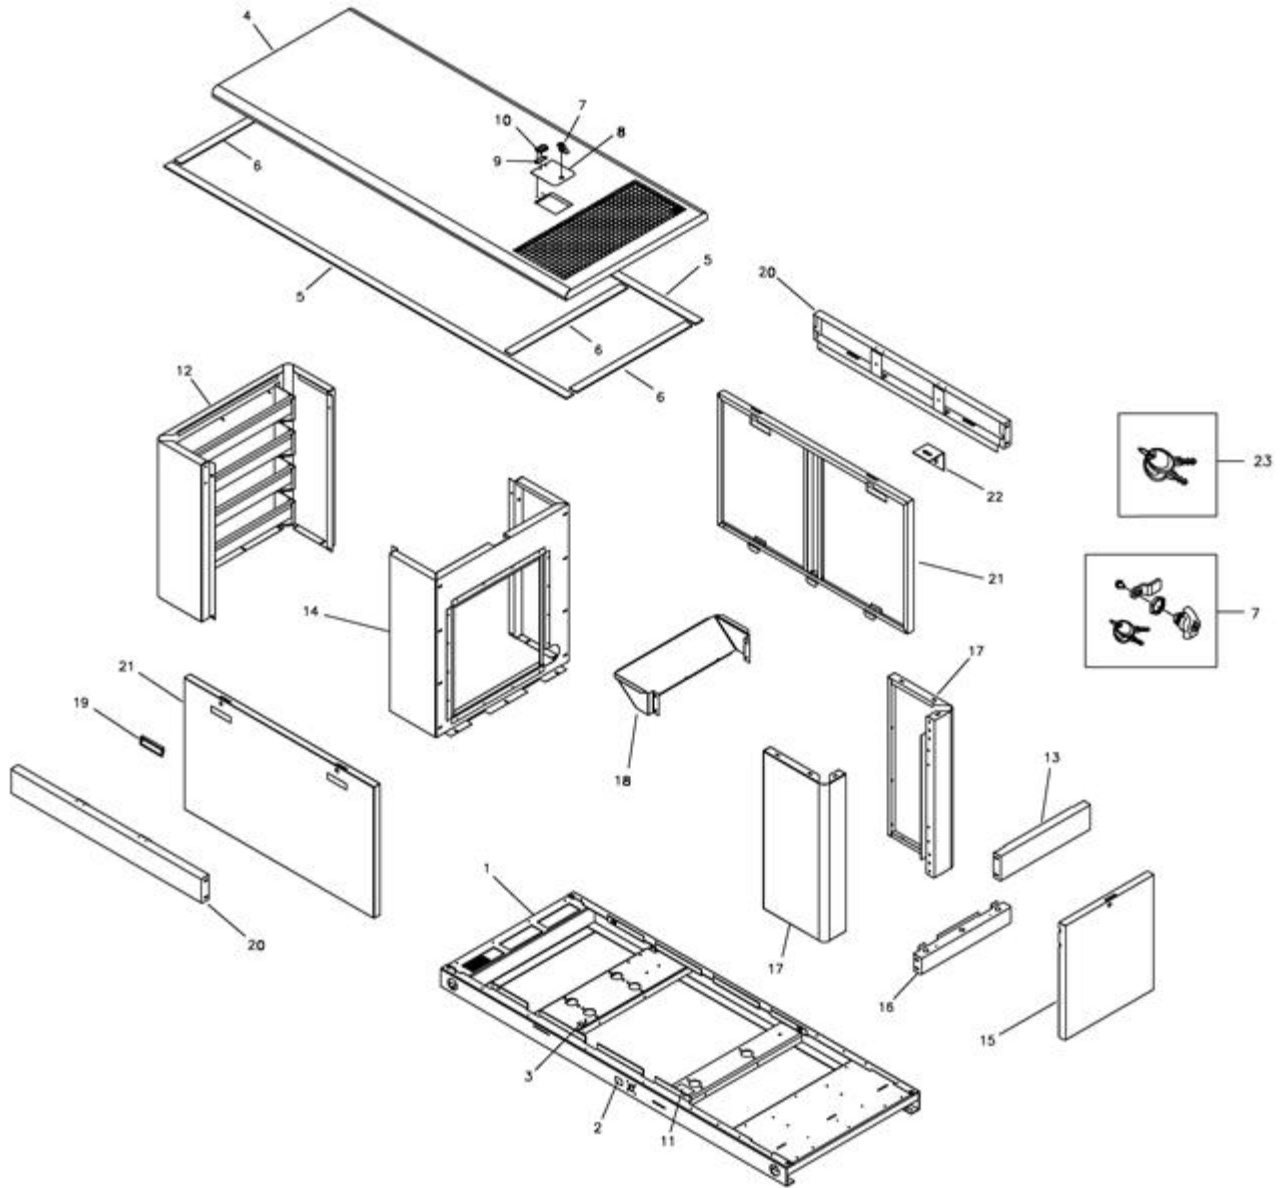

Ref# Part # Description Context Note Foot Note

Ref #	Part #	Description	Context Note	Foot Note
1	AA204791GS		BASE	
2	186643GS		DECAL, Fuel Inlet	
3	B4986GS		DECAL, Ground	
4	207043GS		ASSY, Roof	
5	205368DGS		SEAL TAPE, Vinyl	
7	195998GS		KIT, Door Latch	
8	T204451GS		COVER, Radiator	
9	T204443GS		HINGE, Plate	
10	T204443GS		HINGE, Plate Cover	
11	205126GS		DECAL, Requirements	
12	207044GS		ASSY, Bulkhead, Alternator	
13	207045GS		ASSY, Support Rail, Top	
14	207046GS		ASSY, Bulkhead, Engine	
15	205854GS		ASSY, Door	
16	207030GS		ASSY, Support Rail, Bottom	
17	207047GS		ASSY, Corner, Exhaust	
18	207024GS		ASSY, Baffle Exhaust	
19	186049GS		HANDLE, Door	
20	207048GS		ASSY, Support Rail	
21	207032GS		ASSY, Weldment Door	
22	AA204460GS		BRACKET	
23	194828GS		KEY, Door Latch	
	205358GS		SEAL, Hollow, 200 Ft Roll	(Cut to Fit) Parts Not Illustrated
	205357GS		SEAL, Tape, Vinyl, 50 Ft Roll	(Cut to Fit) Parts Not Illustrated