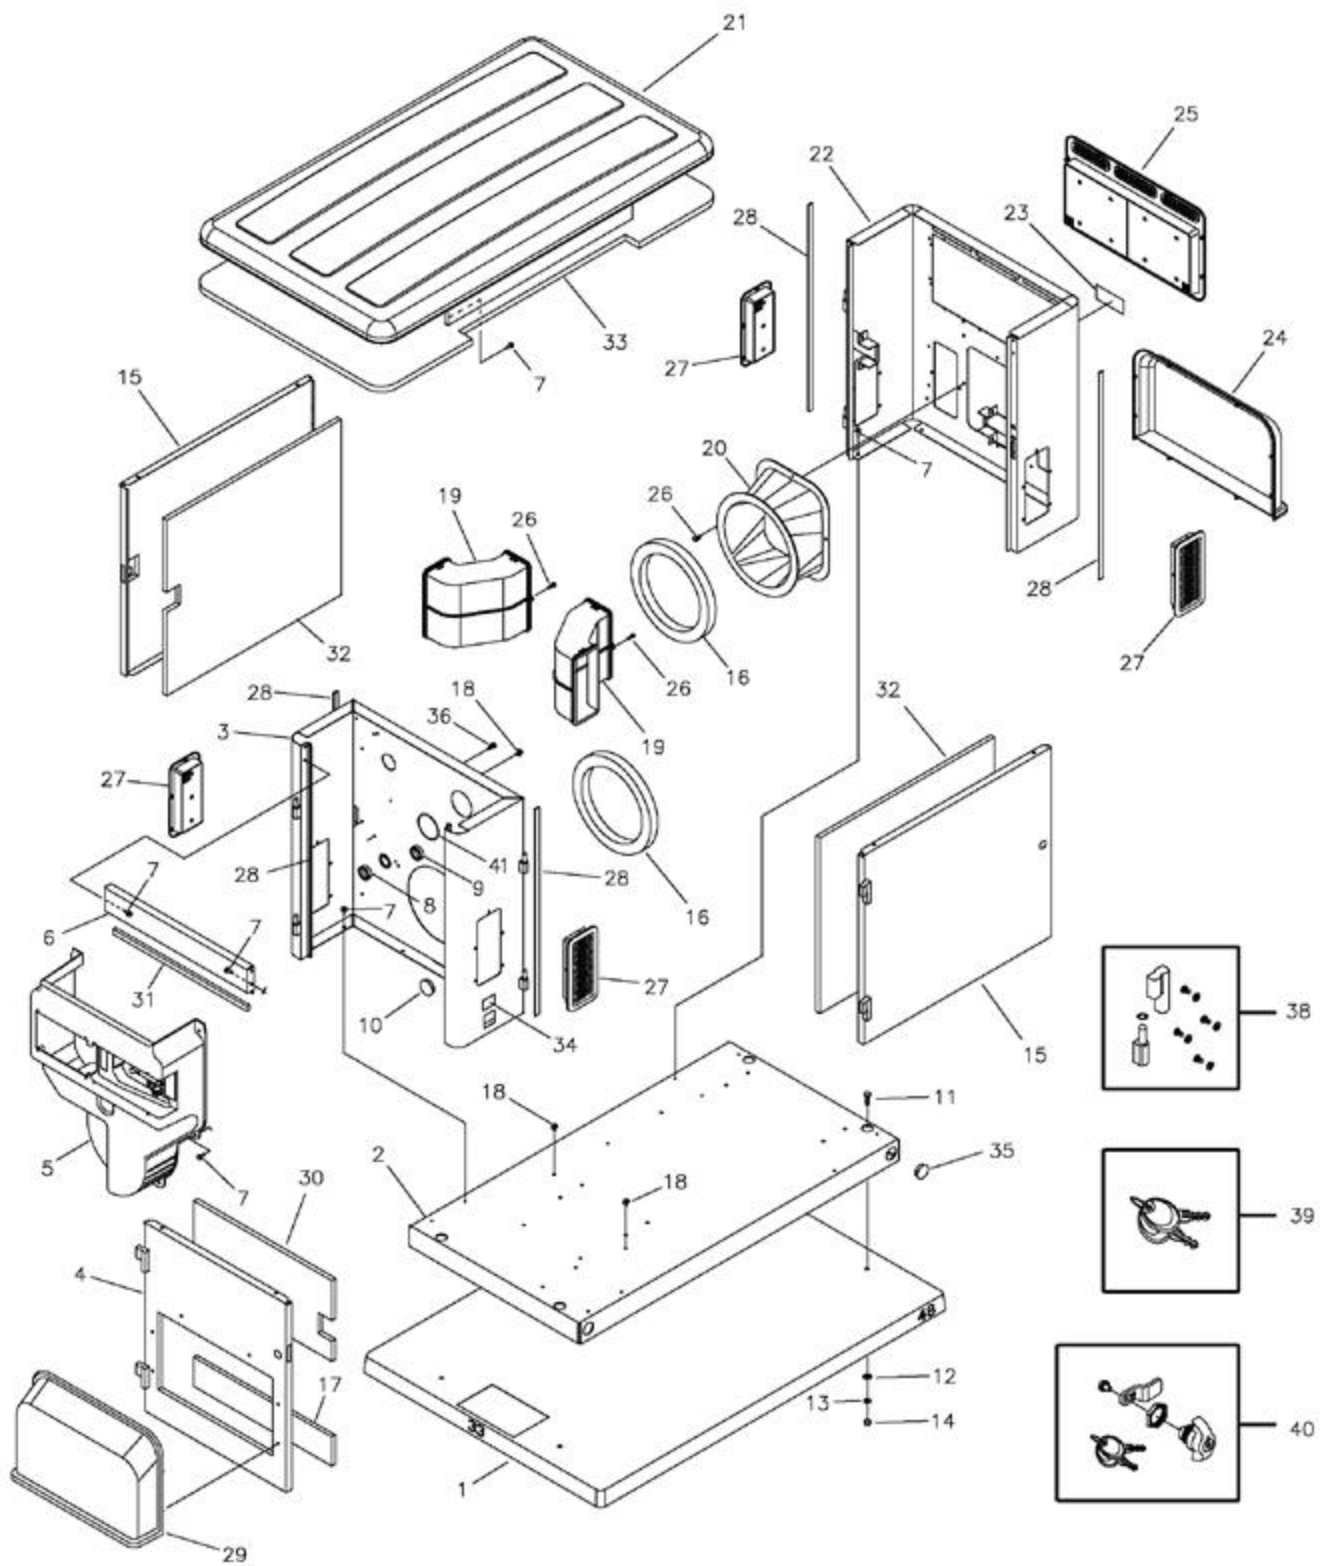

Ref #	Part #	Description	Context Note	Foot Note
1	197275GS	PAD, Mounting w/ Holes		
2	AA203030GS	BASE		
3	203383GS	BULKHEAD, Engine		
--	-----	BULKHEAD, Engine		
--	-----	DECAL		
--	-----	SEAL, Foam		
--	-----	SEAL, Foam		
--	-----	KIT, Plugs		
--	-----	PIN		
4	203380GS	DOOR		
--	-----	WELDMENT		
--	-----	INSULATION		
--	-----	HINGES		
5	198910GS	DUCT		
--	-----	DECAL		
--	-----	LUG		
--	-----	BRACKET		
6	203385GS	SUPPORT, Rail		
--	-----	SUPPORT, Rail		
--	-----	SEAL, Foam		
--	-----	DECAL		
7	B4300GS	BOLT		
8	186173GS	BUSHING, Snap		
9	197493GS	BUSHING, Snap, 1-1/2		
10	198461GS	PLUG, Hole		
11	-----	*CAPSCREW, Hex Head, 3/8-16 x 1		*Items without part numbers are common fasteners and are available at local hardware stores.
12	-----	*WASHER, Flat, 3/8-M10		*Items without part numbers are common fasteners and are available at local hardware stores.
13	-----	*WASHER, Lock, 3/8		*Items without part numbers are common fasteners and are available at local hardware stores.
14	-----	*NUT, 3/8-16		*Items without part numbers are common fasteners and are available at local hardware stores.
15	203381GS	DOOR		
16	199629GS	SEAL, Foam