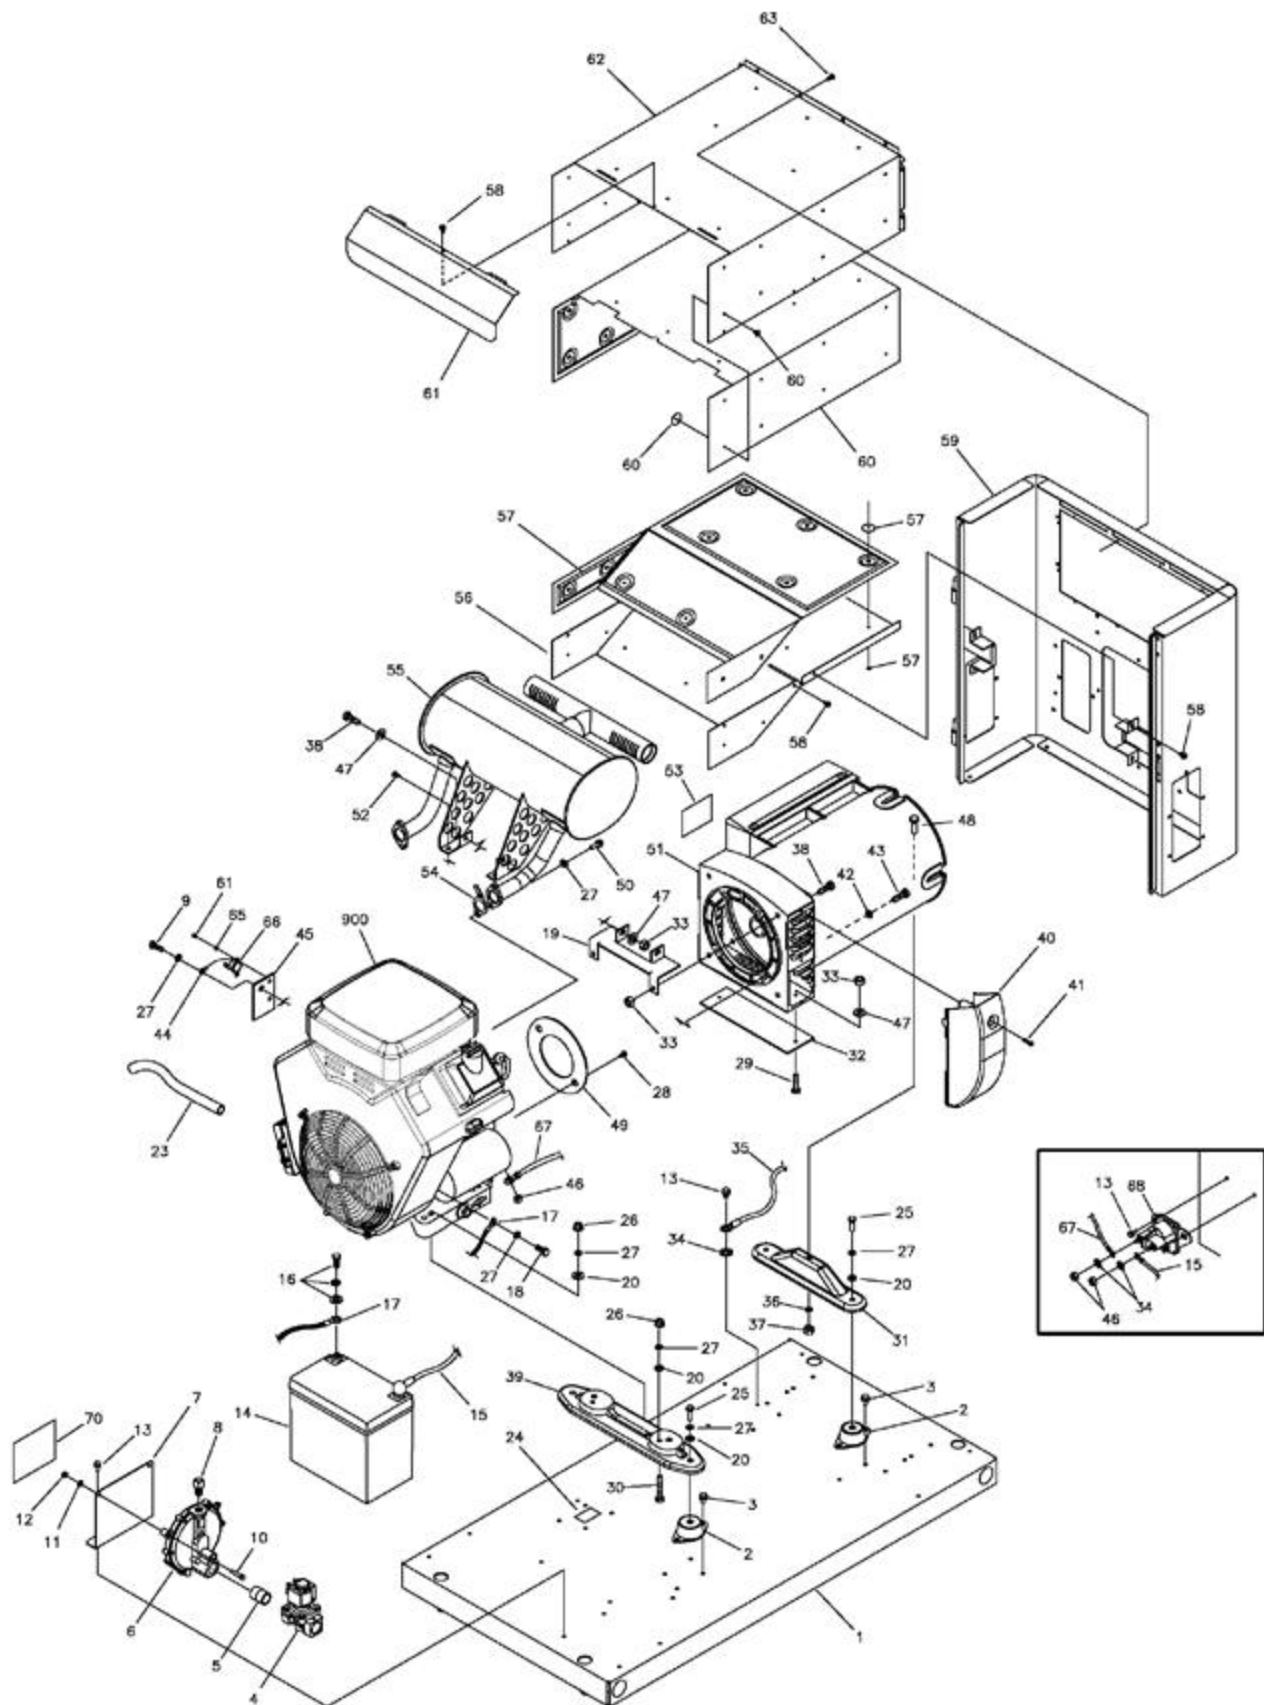

Ref #	Part #	Description	Context Note	Foot Note
1	AA203030GS	BASE		
2	198899GS	MOUNT, Vibration		
3	24910GS	TAPTITE		
4	194683GS	SOLENOID, Gas Fuel		
5	194829GS	FITTING, Coupling		
6	194830GS	REGULATOR, NG/LPG		
7	195936GS	BRACKET, Mounting, Solenoid		
8	202382GS	FITTING, 3/4 Flare to 3/8 NPT		
9	-----	*CAPSCREW, Hex Head, M8-1.25 x 12		*Items without part numbers are common fasteners and are available at local hardware stores.
10	-----	*CAPSCREW, Hex Head, M6-1 x 30		*Items without part numbers are common fasteners and are available at local hardware stores.
11	-----	*WASHER, Lock, 1/4		*Items without part numbers are common fasteners and are available at local hardware stores.
12	-----	*NUT, M6-1		*Items without part numbers are common fasteners and are available at local hardware stores.
13	B4300GS	BOLT		
14	194818GS	BATTERY		
15	198593BGS	WIRE		
16	198913GS	KIT, Battery Hardware		
17	195939VGS	WIRE		
18	-----	*CAPSCREW, Hex Head, M8-1.25 x 16		*Items without part numbers are common fasteners and are available at local hardware stores.
19	201824GS	BRACKET		
20	-----	*WASHER, Flat, 5/16-M8		*Items without part numbers are common fasteners and are available at local hardware stores.
23	1723165SM	HOSE, Oil Drain		
24	186649GS	DECAL, Oil Drain		
25	-----	*CAPSCREW, Hex Head, 5/16-18 x 1		*Items without part numbers are common fasteners and are available at local hardware stores.
26	-----	*NUT, 5/16-18		*Items without part numbers are common fasteners and are available at local hardware stores.