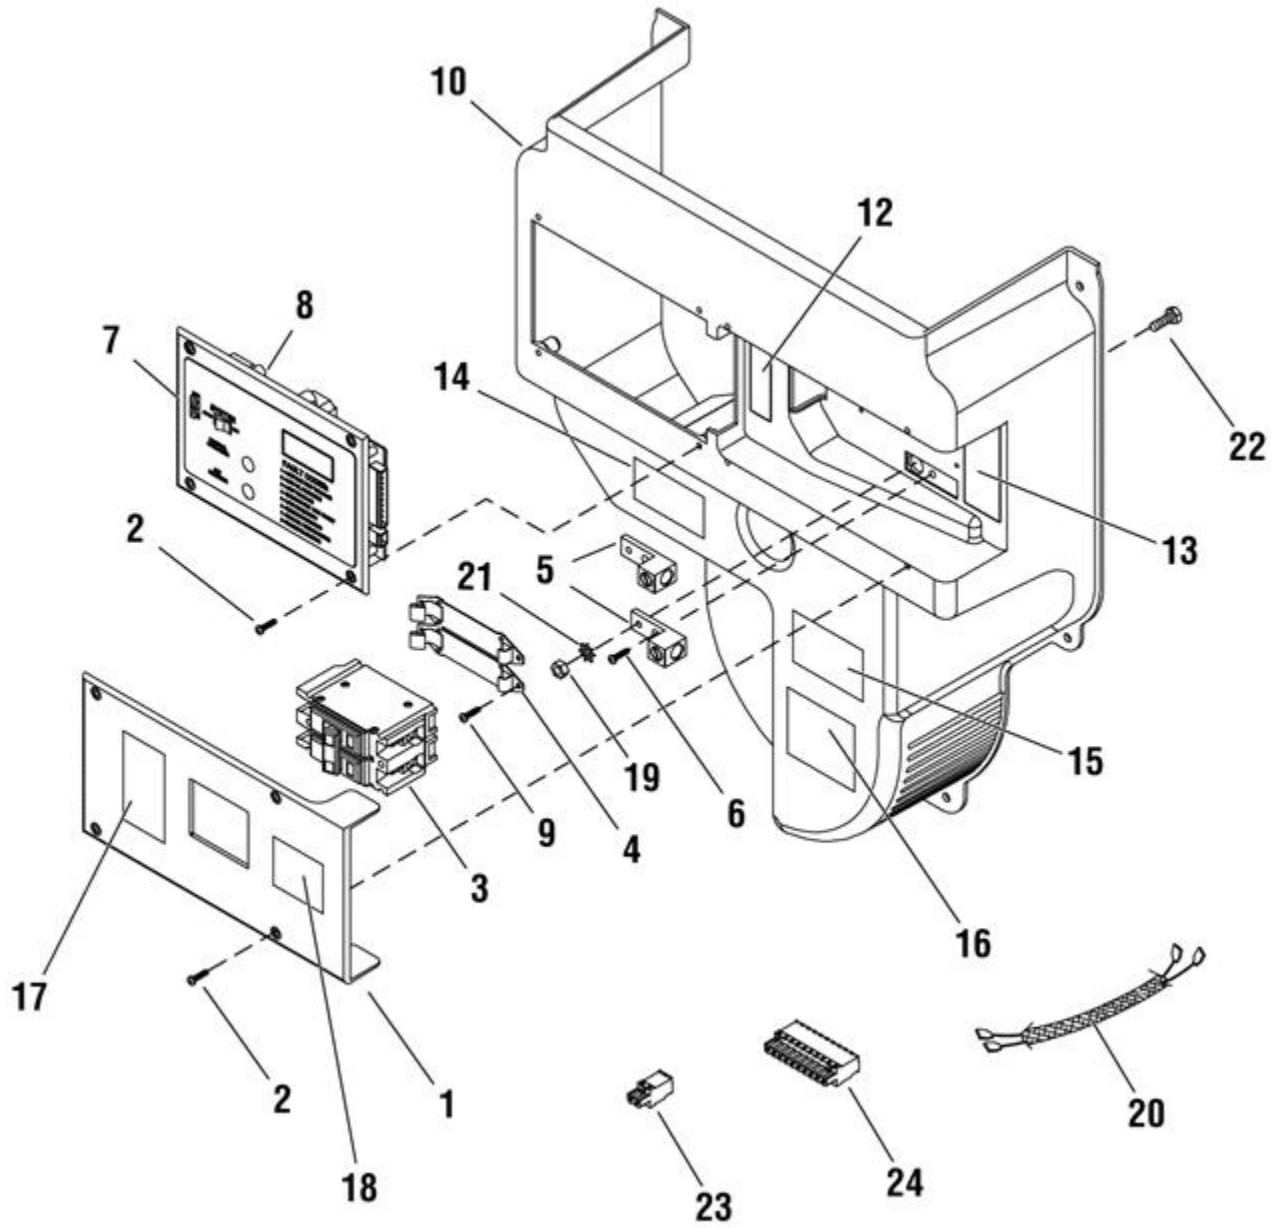

Ref #	Part #	Description	Context Note	Foot Note
1	192970GS	ADAPTER, Engine		
2	192973GS	GRID		
3	209142GS	BOLT		
4	31183GS	SCREW		
5	192969GS	STATOR		
6	192962GS	PLUG		
7	192966GS	COVER, Rear Bearing		
9	192967GS	COVER, Capacitor		
10	192968GS	BLOCK, Terminal		
11	-----	* WASHER, Flat, #10-M5		* Items without part numbers are common fasteners and are available at your local hardware store.
12	-----	* NUT, 10-32		* Items without part numbers are common fasteners and are available at your local hardware store.
13	312699GS	CAPACITOR		
14	-----	* SCREW, Phillips Head, 10-32 x 3/4		* Items without part numbers are common fasteners and are available at your local hardware store.
15	192972GS	DIODE		
16	192971GS	ROTOR		
17	-----	* SCREW, M8 x 1.25 x 35mm		* Items without part numbers are common fasteners and are available at your local hardware store.
18	-----	* WASHER, Shakeproof, EXT. M6-1/4		* Items without part numbers are common fasteners and are available at your local hardware store.
19	-----	* NUT, 1/4-20		* Items without part numbers are common fasteners and are available at your local hardware store.
20	206897GS	FAN		
21	206927GS	RING, Fixing		
22	206594GS	BEARING		