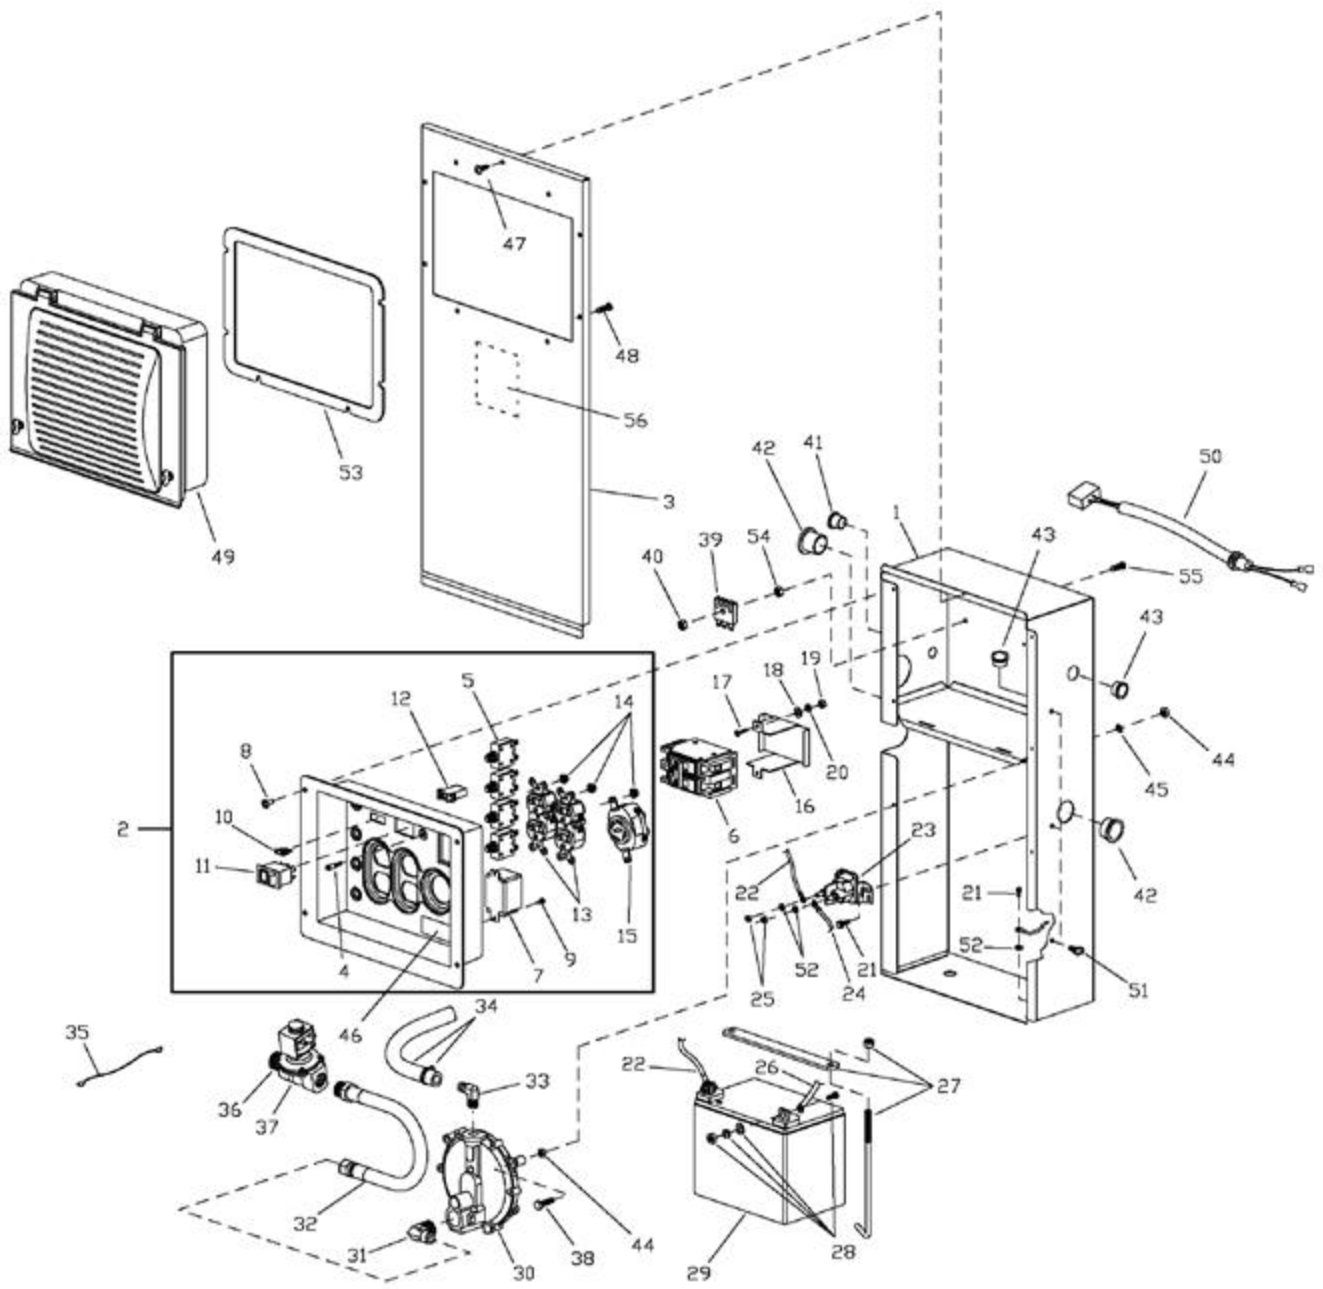

Ref #	Part #	Description	Context Note	Foot Note
1	209599GS	ADAPTER, Alternator		
2	195430GS	ROTOR		
3	193091AGS	STATOR		
4	193336GS	CARRIER, Bearing		
5	86308BGS	SCREW		
6	66386GS	BRUSH ASSEMBLY		
7	66849GS	TAPTITE		
8	22694GS	CONNECTOR		
9	81917GS	PIN		
10	193472GS	HARNESS, Wiring		
11	192906GS	COVER, Rear Bearing		
12	74908GS	TAPTITE		
13	65791GS	BEARING		

Ref #	Part #	Description	Context Note	Foot Note
1	195229GS	PANEL, Control		
2	199925GS	PANEL, Control		
3	203441GS	PANEL, Back		
4	200384GS	LAMP, LED		
5	75207GS	BREAKER, Circuit, 20A		
6	192828DGS	BREAKER, Circuit, 30A		
7	200641GS	RELAY		
8	-----	* SCREW, #10-32 x 5.8		* - Items without part numbers are common fasteners and are available at your local hardware store.
9	200245GS	SCREW, M3.5-1.57 x 8.0		
10	198573GS	FUSE		
11	195218GS	SWITCH, ON/OFF/ON		
12	200367GS	HOLDER, Fuse		
13	68759GS	OUTLET, 120, 20A		
14	189165GS	PALNUT, 5/32		
15	43437GS	OUTLET, 120/240V TL30A		
16	192931GS	BRACKET		
17	-----	* SCREW, Phillips Head, M4-0.7 x 20		* - Items without part numbers are common fasteners and are available at your local hardware store.
18	-----	* WASHER, M4		* - Items without part numbers are common fasteners and are available at your local hardware store.
19	-----	* NUT, Hex, M4 - 0.7		* - Items without part numbers are common fasteners and are available at your local hardware store.
20	-----	* LOCKWASHER, #8		* - Items without part numbers are common fasteners and are available at your local hardware store.
21	-----	* BOLT, Swage, 1/4-20 x 1/2		* - Items without part numbers are common fasteners and are available at your local hardware store.
22	193171GS	WIRE		
23	691656	CONTACTOR, Starter		
24	194659GS	WIRE		
25	-----	* NUT, 1/4-20		* - Items without part numbers are common fasteners and are available at your local hardware store.