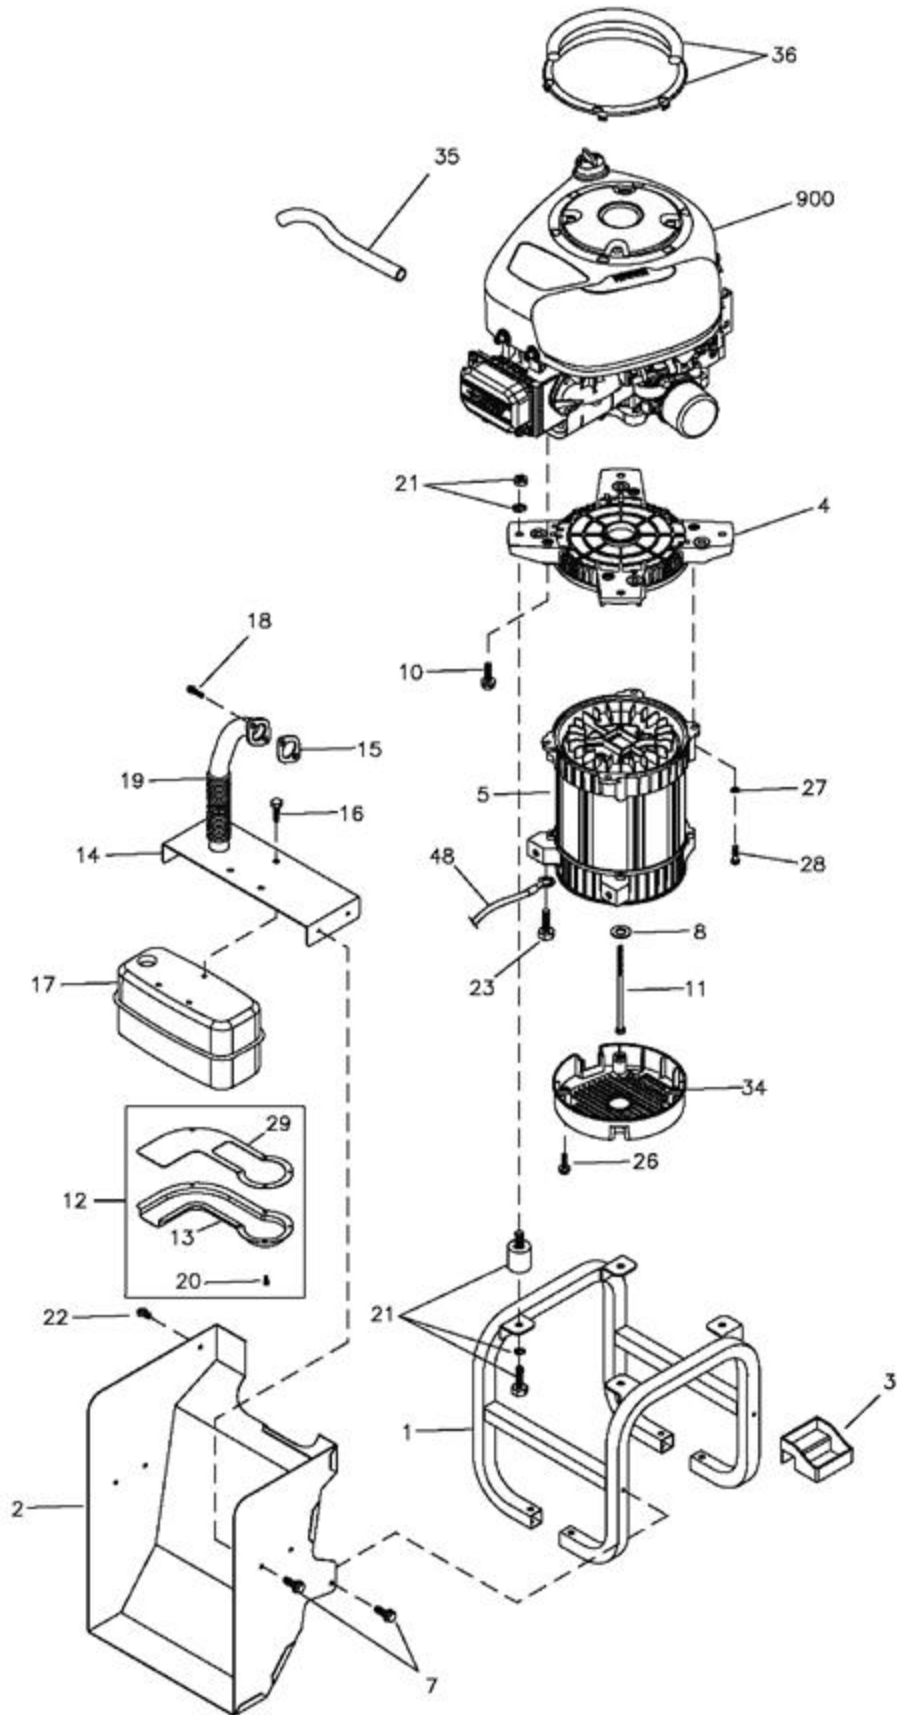

Ref #	Part #	Description	Context Note	Foot Note
1	B191860GS	CRADLE		
2	194568GS	DUCT		
3	193536GS	TRAY, Oil Drain		
4	191793GS	ADAPTER, Engine		
5	-----	ALTERNATOR, Complete		
7	-----	* BOLT, Swage, 1/4-20 x 1/2		* - Items without part numbers are common fasteners and are available at your local hardware store.
8	96796GS	WASHER		
10	75246GS	TAPTITE		
11	187365HGS	CAPSCREW, Hex, Head, 5/16-24 x 9-7/8		
12	207270GS	DEFLECTOR, Muffler		
13	193475GS	DEFLECTOR, Muffler		
14	206856GS	BRACKET, Muffler		
15	692236	GASKET		
16	83512GS	TAPTITE		
17	207059GS	MUFFLER		
18	698941	SCREW		
19	194159GS	PIPE, Exhaust		
20	195008GS	KIT, Hardware, Deflector		
21	194209GS	KIT, Vibration Mount		
22	192940GS	CLIP		
23	-----	* CAPSCREW, Hex, Head, M6-1 x 16		* - Items without part numbers are common fasteners and are available at your local hardware store.
26	74908GS	TAPTITE		
27	-----	* WASHER, Lock		* - Items without part numbers are common fasteners and are available at your local hardware store.
28	-----	* CAPSCREW, Hex, Head, 5/16-18 x 1		* - Items without part numbers are common fasteners and are available at your local hardware store.
29	194221GS	ARRESTOR, Spark		
34	192906GS	COVER, Rear Bearing		
35	1723165SM	HOSE, Oil Drain		
36	311723GS	KIT, Seal		
48	195496GS	WIRE		
900	-----	** ENGINE		** Contact Engine Manufacturer