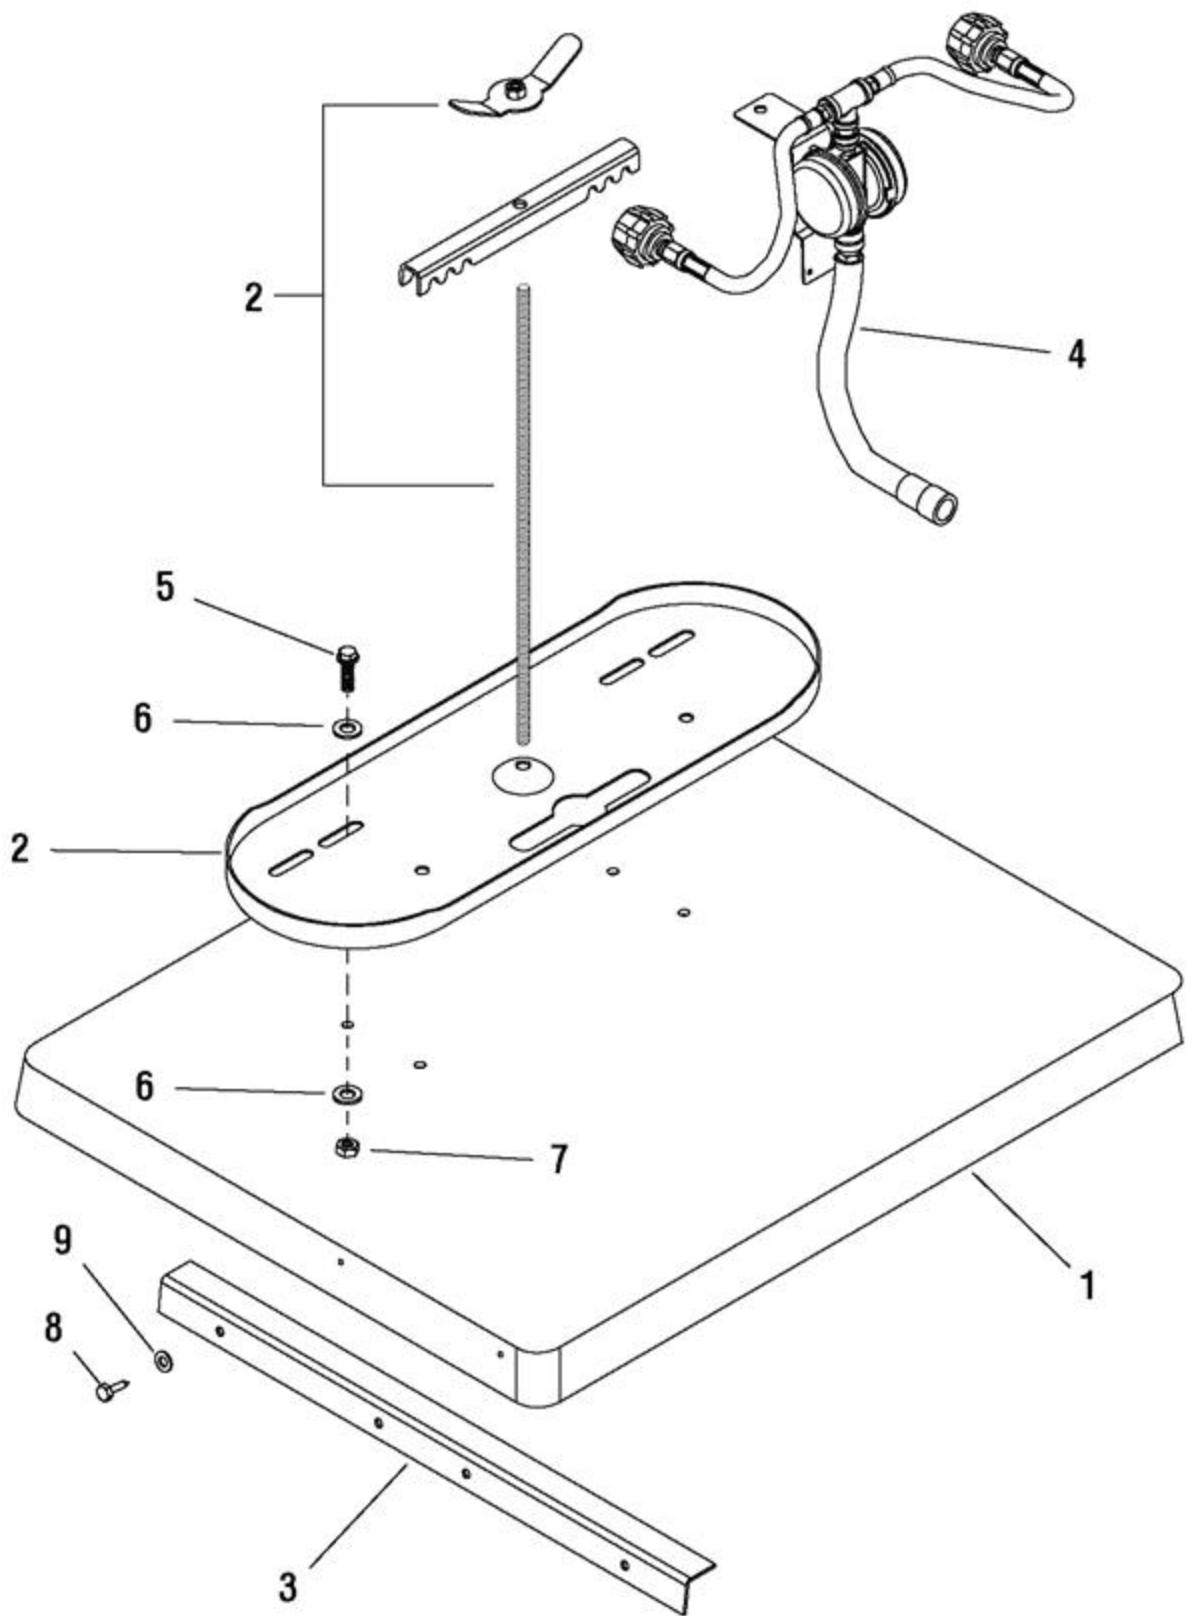

Ref #	Part #	Description	Context Note	Foot Note
1	200723GS	PAD, Mounting		
2	200725GS	KIT, Dual Rack Base		
3	U200726GS	BRACKET		
4	200727GS	REGULATOR ASSEMBLY		
5	-----	* CAPSCREW, Hex, Head, M8 - 1-1/4 x 25		* Items without part numbers are common fasteners and are available at local hardware stores.
6	-----	* WASHER, Flat, 3/8-M10		* Items without part numbers are common fasteners and are available at local hardware stores.
7	67989GS	NUT, Flange Serrated, M8		
8	200728GS	BOLT, Lag, 5/16 x 1		
9	-----	* WASHER, Flat, 5/16-M8		* Items without part numbers are common fasteners and are available at local hardware stores.
--	200844GS	COVER, Tank	(Not Illustrated)