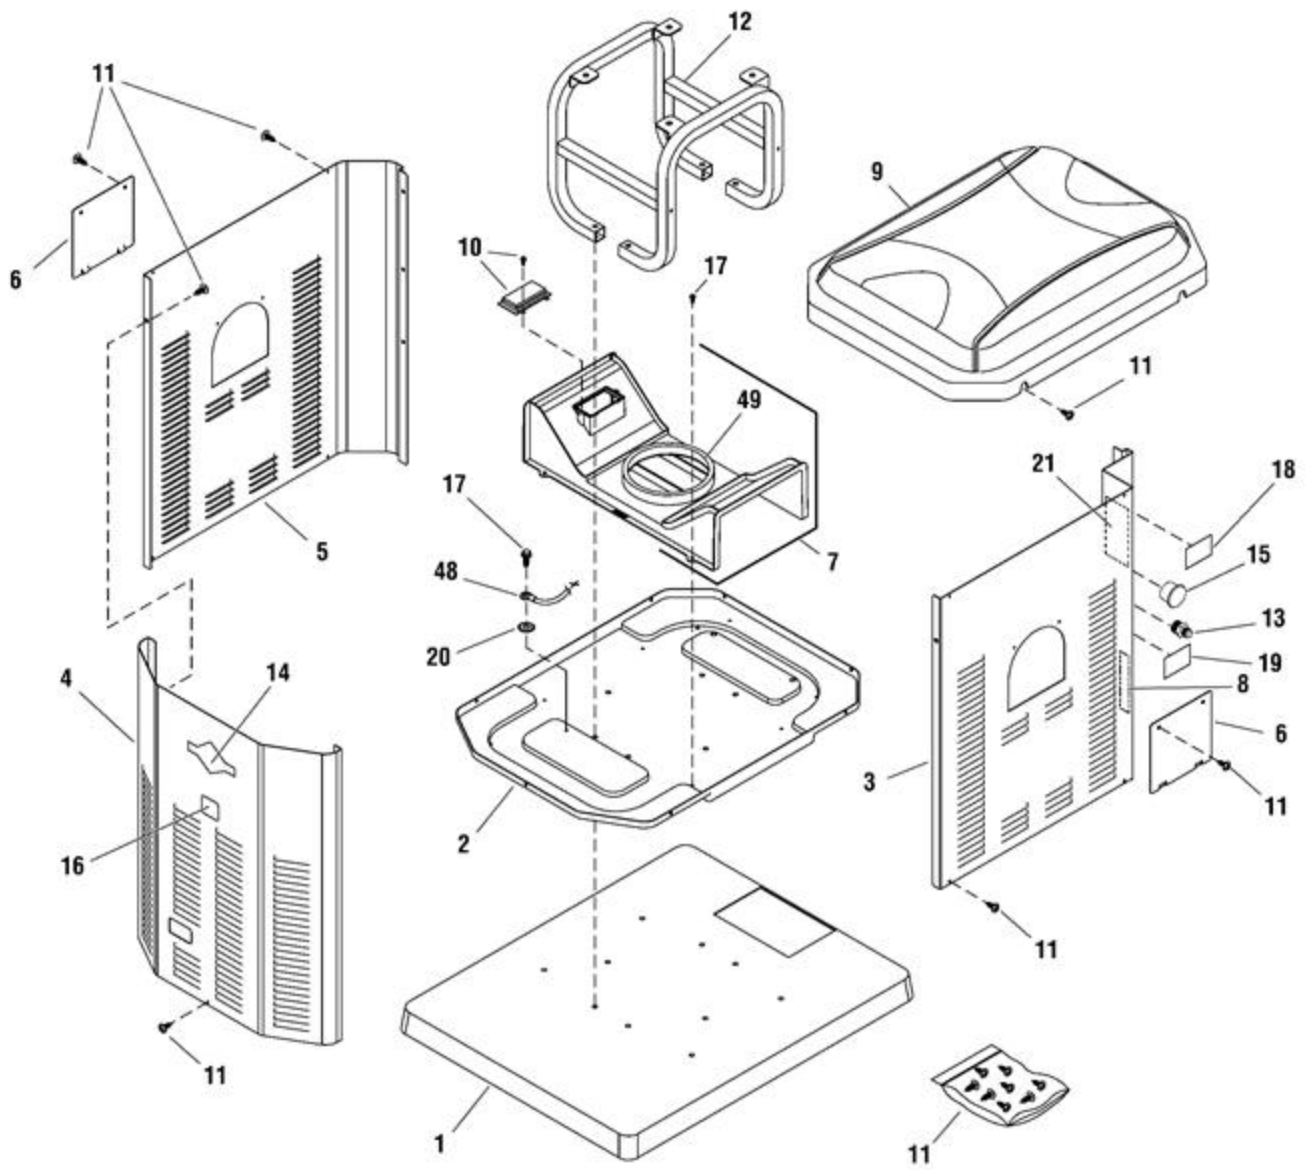

Ref #	Part #	Description	Context Note	Foot Note
1	200739GS	PAD, Mounting		
2	U191852GS	BASE		
3	203440GS	PANEL ASSEMBLY, Right		
4	200880GS	PANEL ASSEMBLY, Front		
5	199335GS	PANEL ASSEMBLY, Left		
6	U208787GS	COVER, Oil Filter		
7	195228GS	DUCT	(Includes Ref. No. 7)	
8	200327GS	DECAL		
9	199009GS	ROOF ASSEMBLY		
10	200476GS	REGULATOR, Voltage		
11	194991GS	KIT, Hardware, Enclosure		
12	B191860GS	CRADLE		
13	200729GS	FITTING		
14	199296GS	DECAL		
15	185976GS	PLUG, Hole		
16	200409GS	DECAL		
17	-----	* BOLT, Swage, 1/4-20 x 1/2		* - Items without part numbers are common fasteners and are available at your local hardware store.
18	195642GS	DECAL		
19	186643GS	DECAL, Fuel Inlet		
20	-----	* WASHER, Shakeproof, EXT. M6-1/4		* - Items without part numbers are common fasteners and are available at your local hardware store.
21	203603GS	DECAL		
48	195496GS	WIRE		
49	193061GS	SEAL, Foam