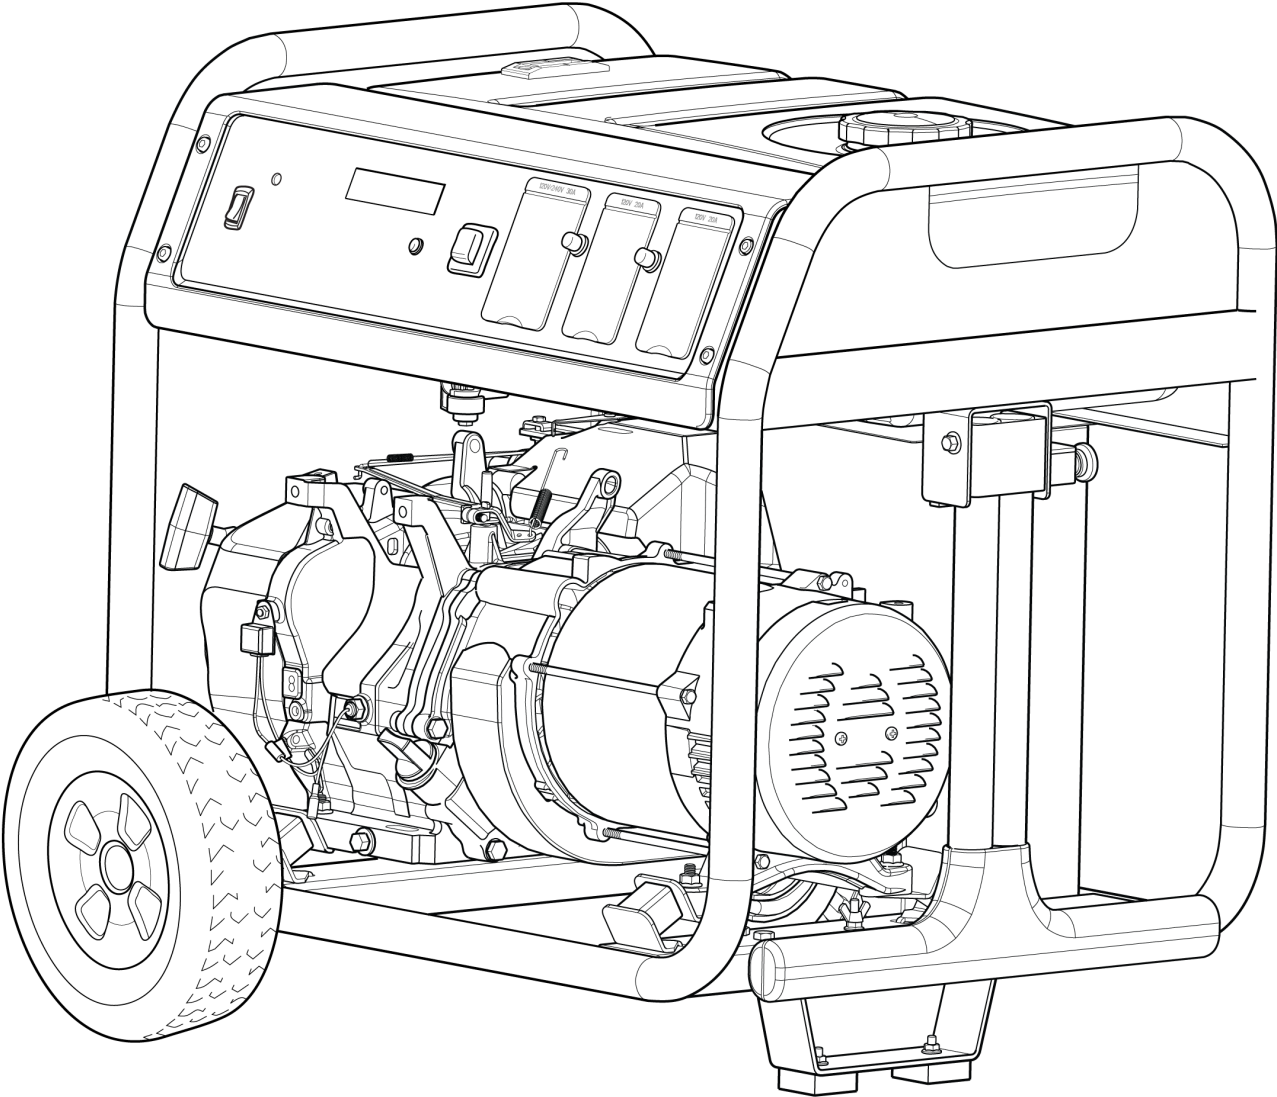

Parts Manual

Watt Storm Generator, Briggs & Stratton 49 State

Alternator

Note: Unless noted otherwise, use the standard torque specifications

030728-04- 6,250 Watt Storm Generator, Briggs & Stratton 49 State