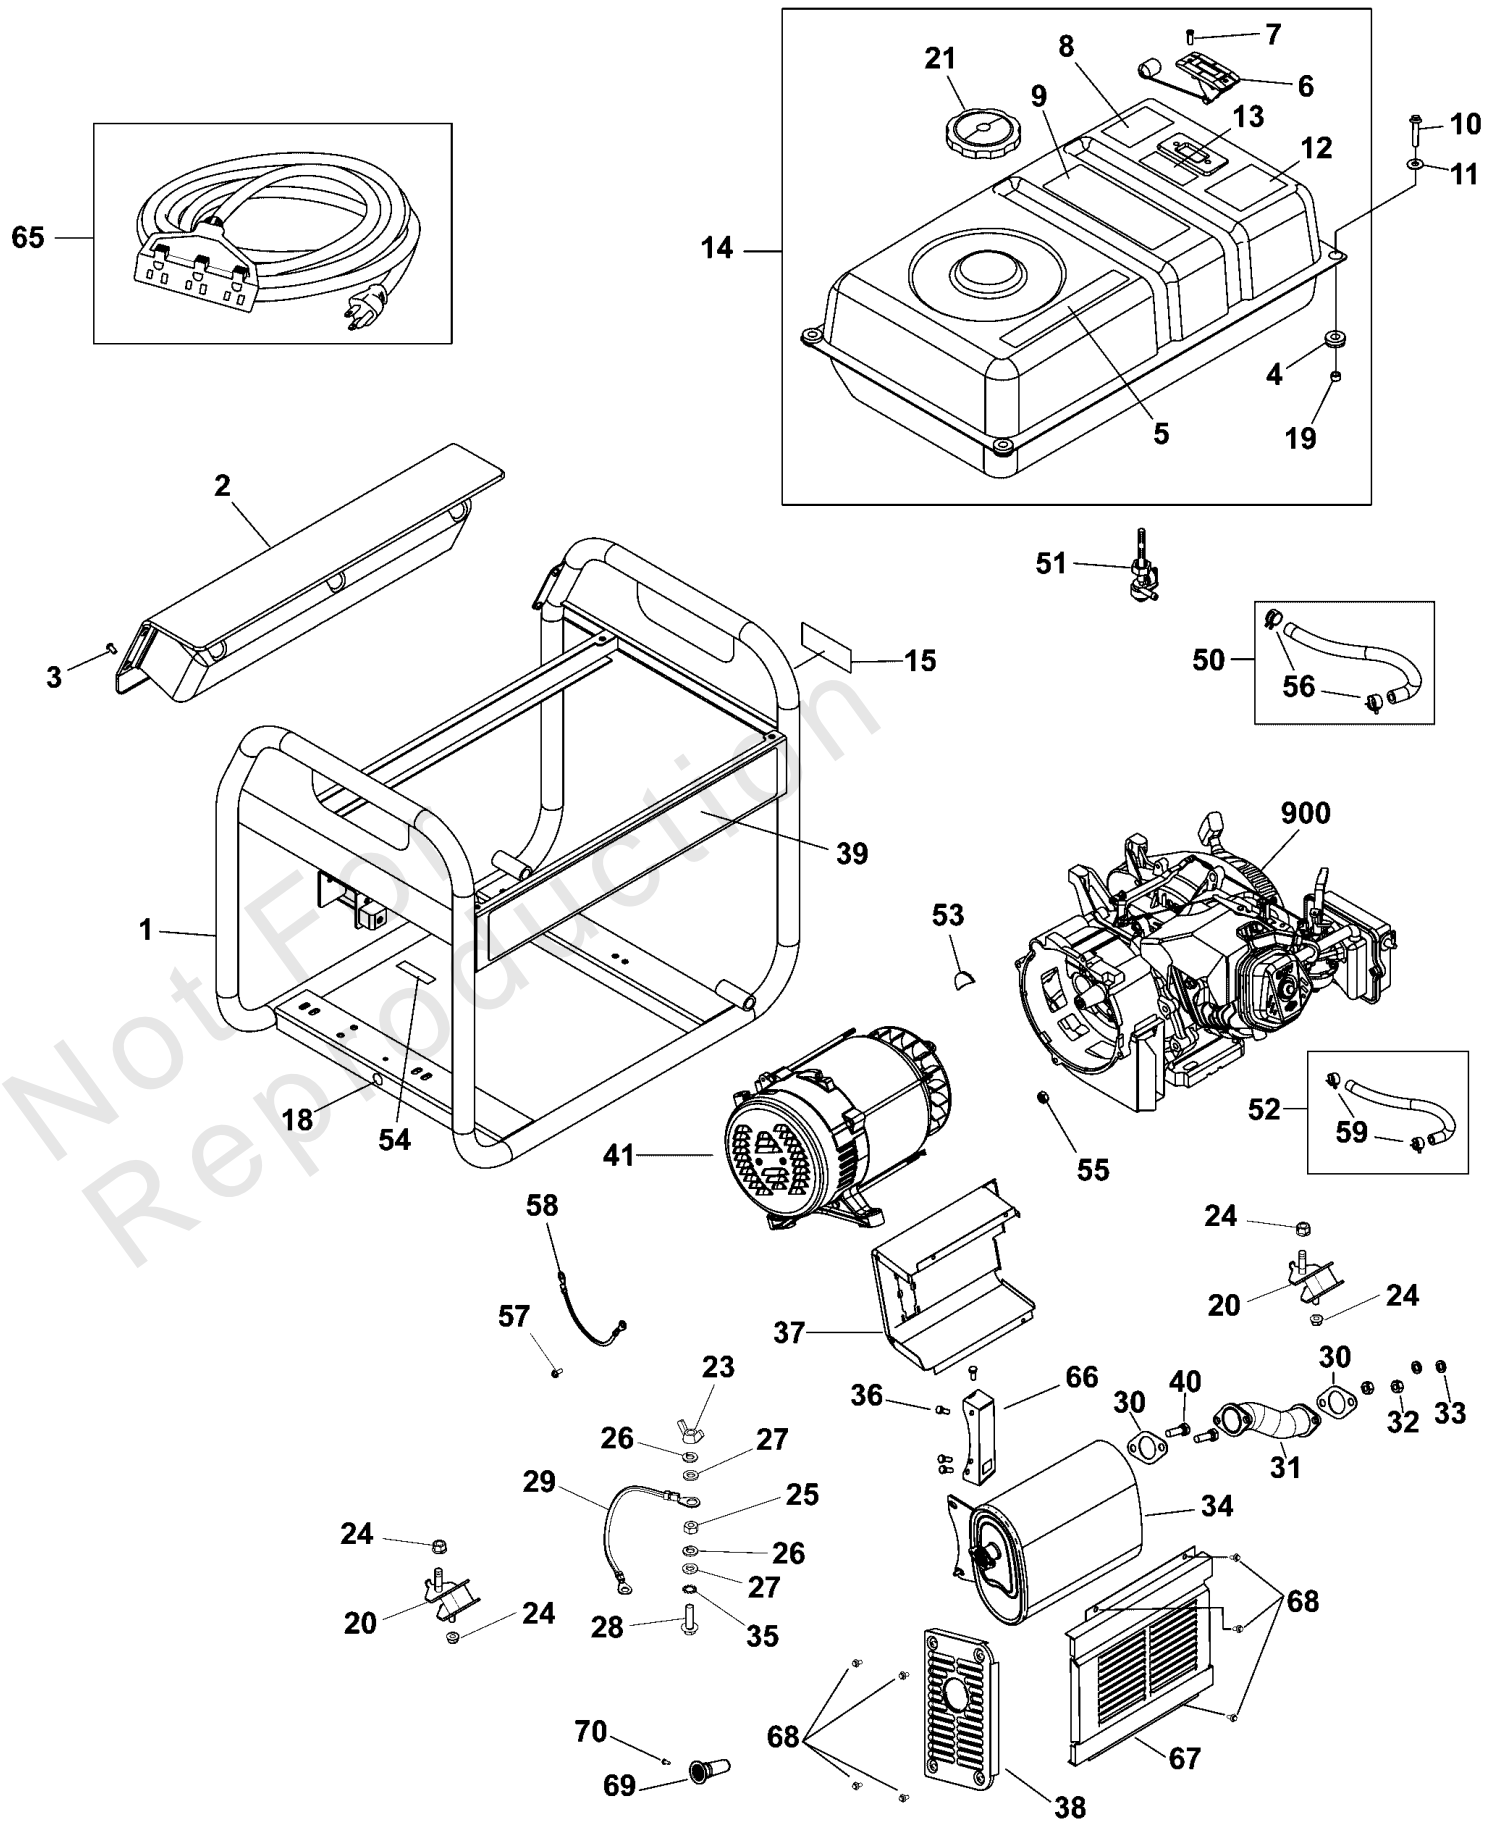

Main Unit

Note: Unless noted otherwise, use the standard torque specifications

030728-04- 6,250 Watt Storm Generator, Briggs & Stratton 49 State

Main Unit

REF NO	PART NO	QTY	DESCRIPTION
1	-----	1	CRADLE
2	REF-80029808	1	Refer to: Control Panel Group
3	772229	4	SCREW
4	189134GS	4	GROMMET, Rubber
5	772237	1	DECAL
6	704183	1	GAUGE-FUEL
7	314440GS	2	SCREW
8	772233	1	DECAL
9	84007365	1	DECAL
10	703805	4	SCREW
11	312005GS	4	WASHER
12	202997GS	1	DECAL, Warning, CO
13	703264	1	DECAL
14	772227	1	TANK-FUEL
15	772236	1	DECAL
18	704331	1	DECAL
19	189137GS	4	SPACER
20	319451GS	4	MOUNT-VIBRATION
21	319587GS	1	CAP-FUEL
23	87680GS	1	NUT, M6 - 1.0 Wing
24	67989GS	8	NUT, M8 Flange Serrated
25	49813GS	1	NUT, Hex, M6 - 1.0
26	22097GS	2	WASHER, Lock, Split, 1/4"
27	49811GS	2	WASHER
28	45757GS	1	HHCS, M6 - 1.0 x 25
29	706165	1	WIRE
30	797770	2	GASKET, Exhaust
31	84007593	1	MANIFOLD, Muffler
32	45771GS	2	NUT, M8 - 1.25
33	22237GS	2	WASHER, Locking, 3/8
34	84007592	1	MUFFLER
35	26850GS	1	WASHER, Ext. M6 - 1/4" Shakeproof
36	84001684	4	BOLT
37	84007309	1	HEATSHIELD, Rear
38	84007310	1	HEATSHIELD, End
39	772231	1	DECAL
40	43107GS	2	SCREW
41	REF-80012663	1	Refer to: Alternator Group
50	791745	1	LINE, Fuel -(Includes 2 Hose Clamps, Cut To Length)
51	209417GS	1	VALVE, Fuel
52	315017GS	1	HOSE, Vapor (cut to fit) -(Includes 1 Hose Clamp)
53	706376	1	COVER-RUBBER
54	706535	4	PAD-RUBBER
55	709931	4	NUT
56	791850	2	CLAMP, Hose
57	709935	2	SCREW
58	706150	1	WIRE

Footnotes:

Note:* (Verify your specific engine model, reference the ID Tag located on your engine.) (Refer to your local Briggs & Stratton distributor for parts and service.)