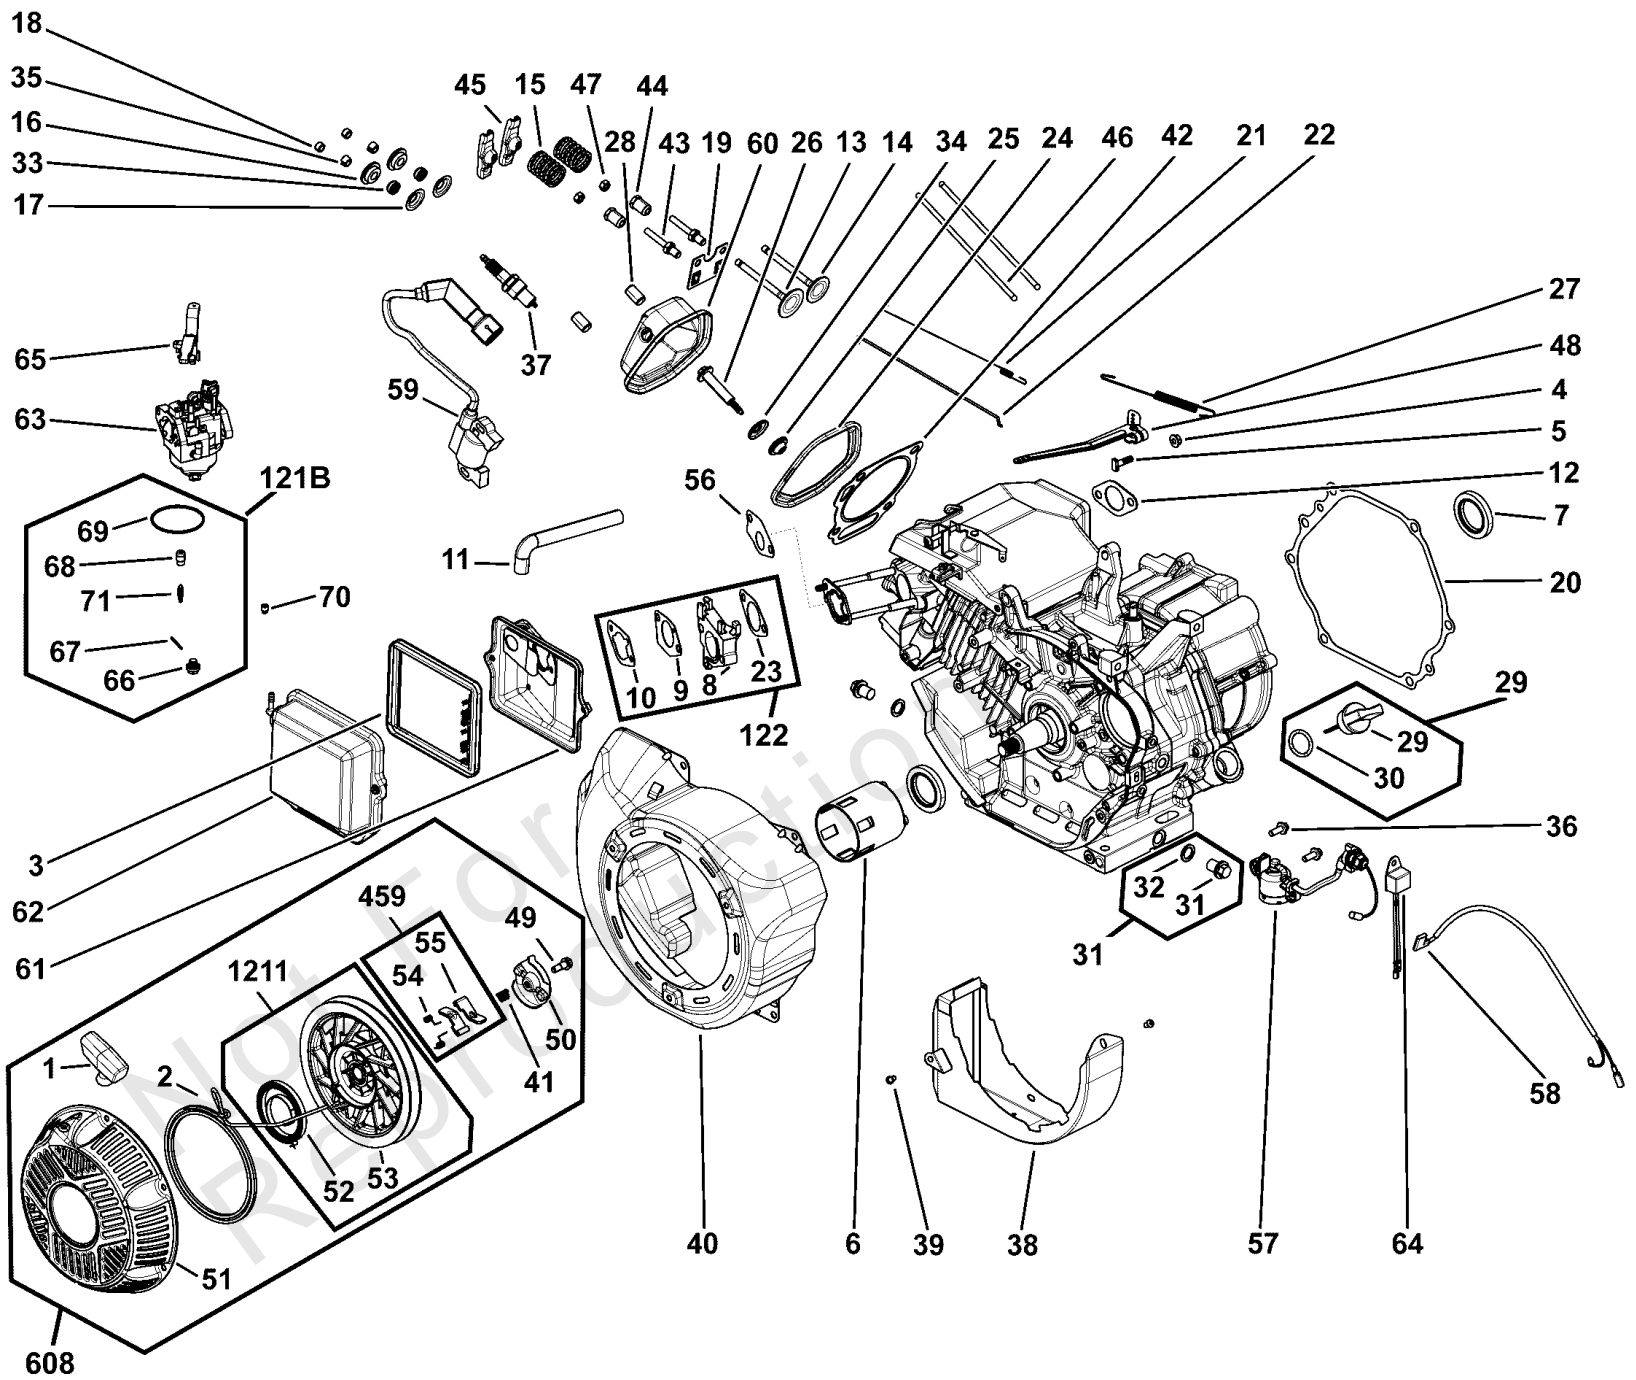

Engine (80005671)

Note: Unless noted otherwise, use the standard torque specifications

030728-04- 6,250 Watt Storm Generator, Briggs & Stratton 49 State

Engine (80005671)

REF NO	PART NO	QTY	DESCRIPTION
1	691915	1	GRIP, Starter Rope
2	693389	1	ROPE, Starter
3	491588S	1	FILTER, A/C Cartridge
4	690939	1	NUT
5	797230	1	BOLT
6	797746	1	CUP, Flywheel
7	797766	1	SEAL, Oil
8	799961	1	SPACER, Carburetor
9	797755	1	GASKET, Intake
10	797756	1	GASKET, Air Cleaner
11	797768	1	TUBE, Breather
12	797770	1	GASKET, Exhaust
13	594256	1	VALVE, Intake
14	594257	1	VALVE, Exhaust
15	797780	2	SPRING, Valve
16	797781	2	RETAINER, Valve
17	797782	2	RETAINER, Valve
18	797784	2	CAP, Valve
19	797787	1	GUIDE, Push Rod
20	797789		GASKET, Crankcase
21	797809	1	SPRING, Governor Link
22	797810	1	LINK, Mechanical Governor
23	797845	1	GASKET, Intake
24	797846	1	GASKET, Rocker Cover
25	797847	1	WASHER, Sealing
26	797848	1	SCREW
27	797843	1	SPRING, Governor
28	797792	1	PIN, Locating
29	797762	1	PLUG, Dipstick/Fill -(Includes Items 29 & 30)
30	797763	1	SEAL, O-Ring
31	797793	2	PLUG, Oil Drain -(Includes Items 31 & 32)
32	797794	2	WASHER
33	797854	2	SEAL, Valve
34	797847	1	WASHER, Sealing
35	797783	4	KEEPER, Valve
36	798975	2	SCREW
37	798615	1	PLUG, Spark
38	798839	1	SHIELD, Crankcase
39	798840	2	SCREW
40	799968	1	HOUSING, Blower
41	799669	1	SPRING, Friction
42	799534	1	GASKET, Cylinder Head
43	591088	2	STUD, Rocker Arm -(Includes items 43, 44 & 47)
44	-----	2	NUT, Hex -(Included in item 43)
45	591087	2	ARM, Rocker
46	799966	2	ROD, Push
47	-----	2	*NUT, Lock -(Included in item 43)
48	799924	1	LEVER, Governor Control -(Includes items 4, 5 & 48)