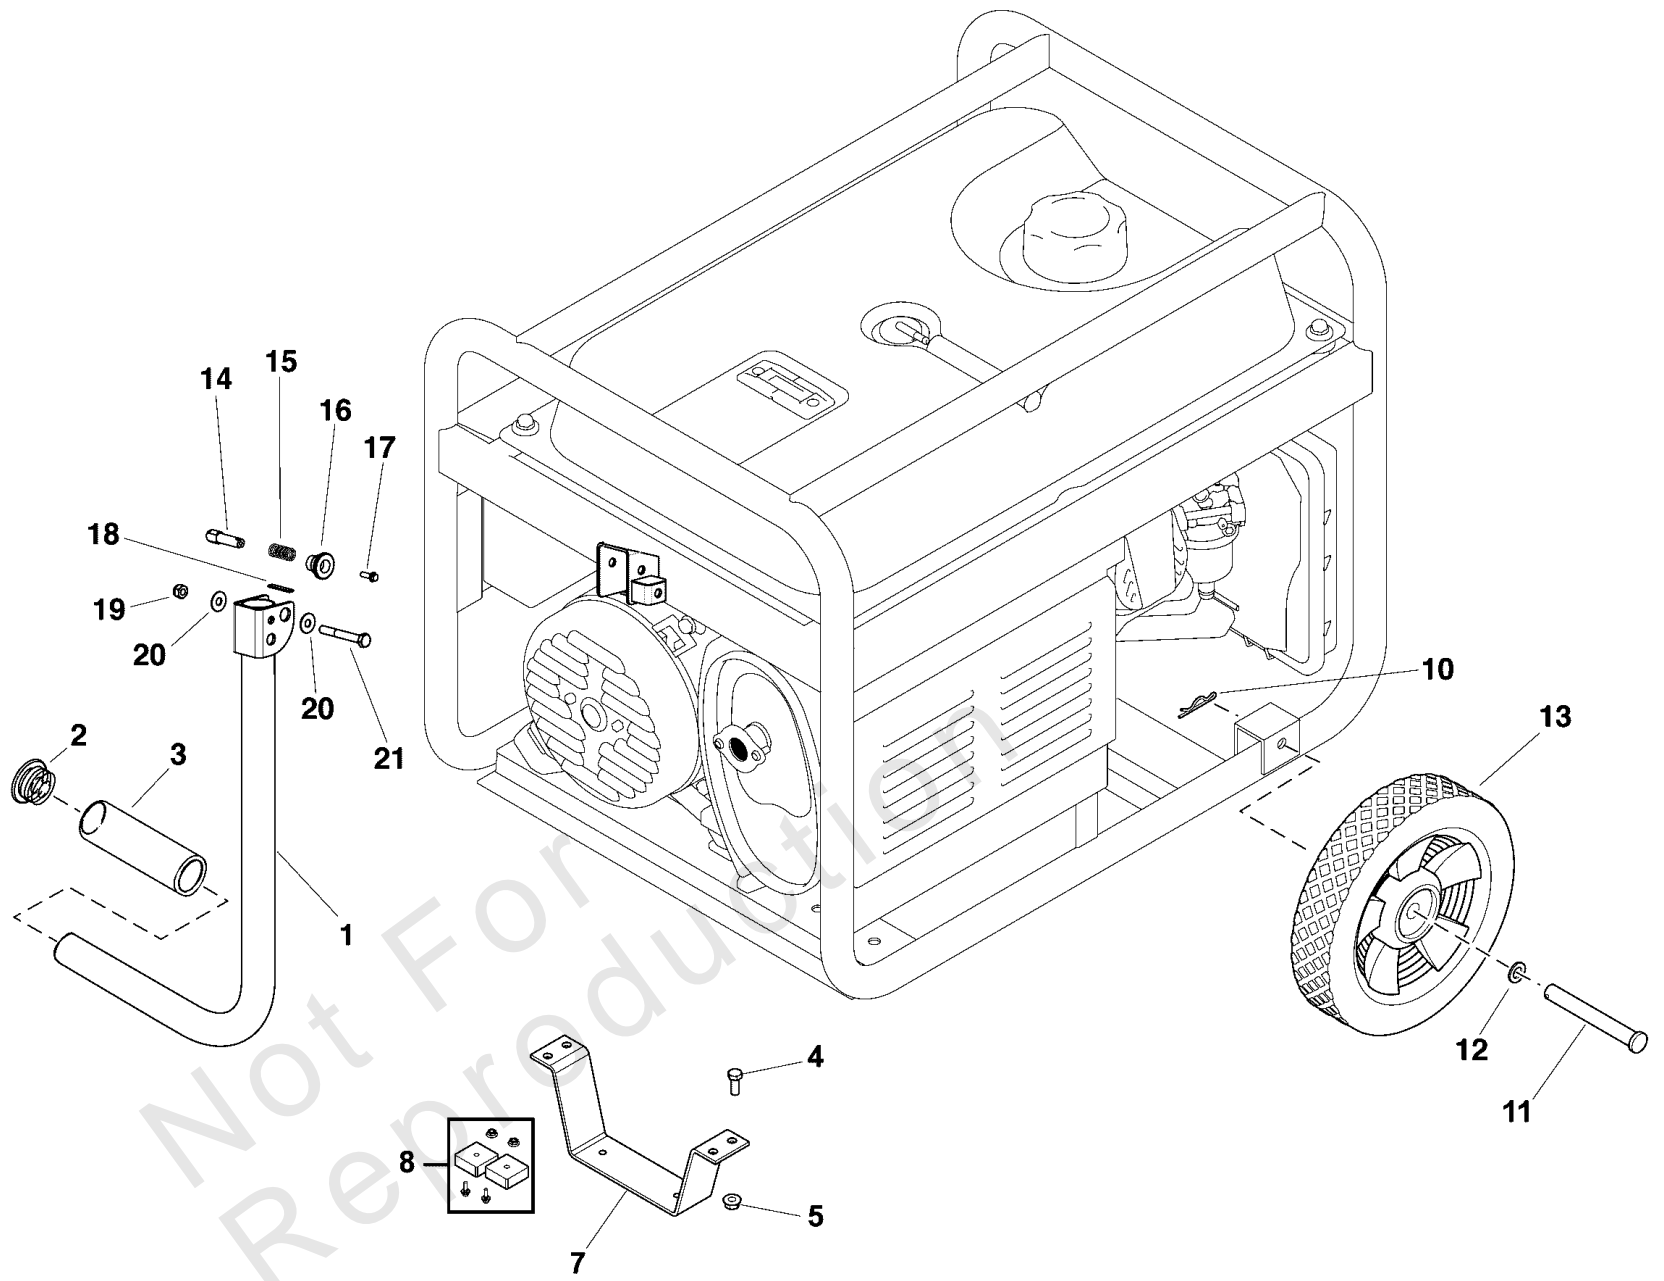

Wheel Kit

Note: Unless noted otherwise, use the standard torque specifications

030728-04- 6,250 Watt Storm Generator, Briggs & Stratton 49 State

Wheel Kit

REF NO	PART NO	QTY	DESCRIPTION
1	84007312	1	HANDLE ASSY
2	84007314	1	PLUG, Handle
3	84007313	1	GRIP, Handle
4	771804	2	BOLT
5	67989GS	2	NUT, M8 Flange Serrated
7	84007497	1	SUPPORT LEG
8	319285GS	1	MOUNT-VIBRATION
10	316510GS	2	PIN-HAIR
11	84007496	2	AXLE-PIN
12	22247GS	2	WASHER, Flat, 5/8"
13	705935	2	WHEEL
14	319454GS	1	PIN
15	319452GS	1	SPRING
16	319453GS	1	KNOB
17	84001685	1	BOLT
18	84007344	1	PAD, Rubber Handle
19	49820GS	1	NUT, Nylok, M8 - 1.25
20	84007525	2	WASHER
21	51730GS	1	SCREW

Not For Reproduction