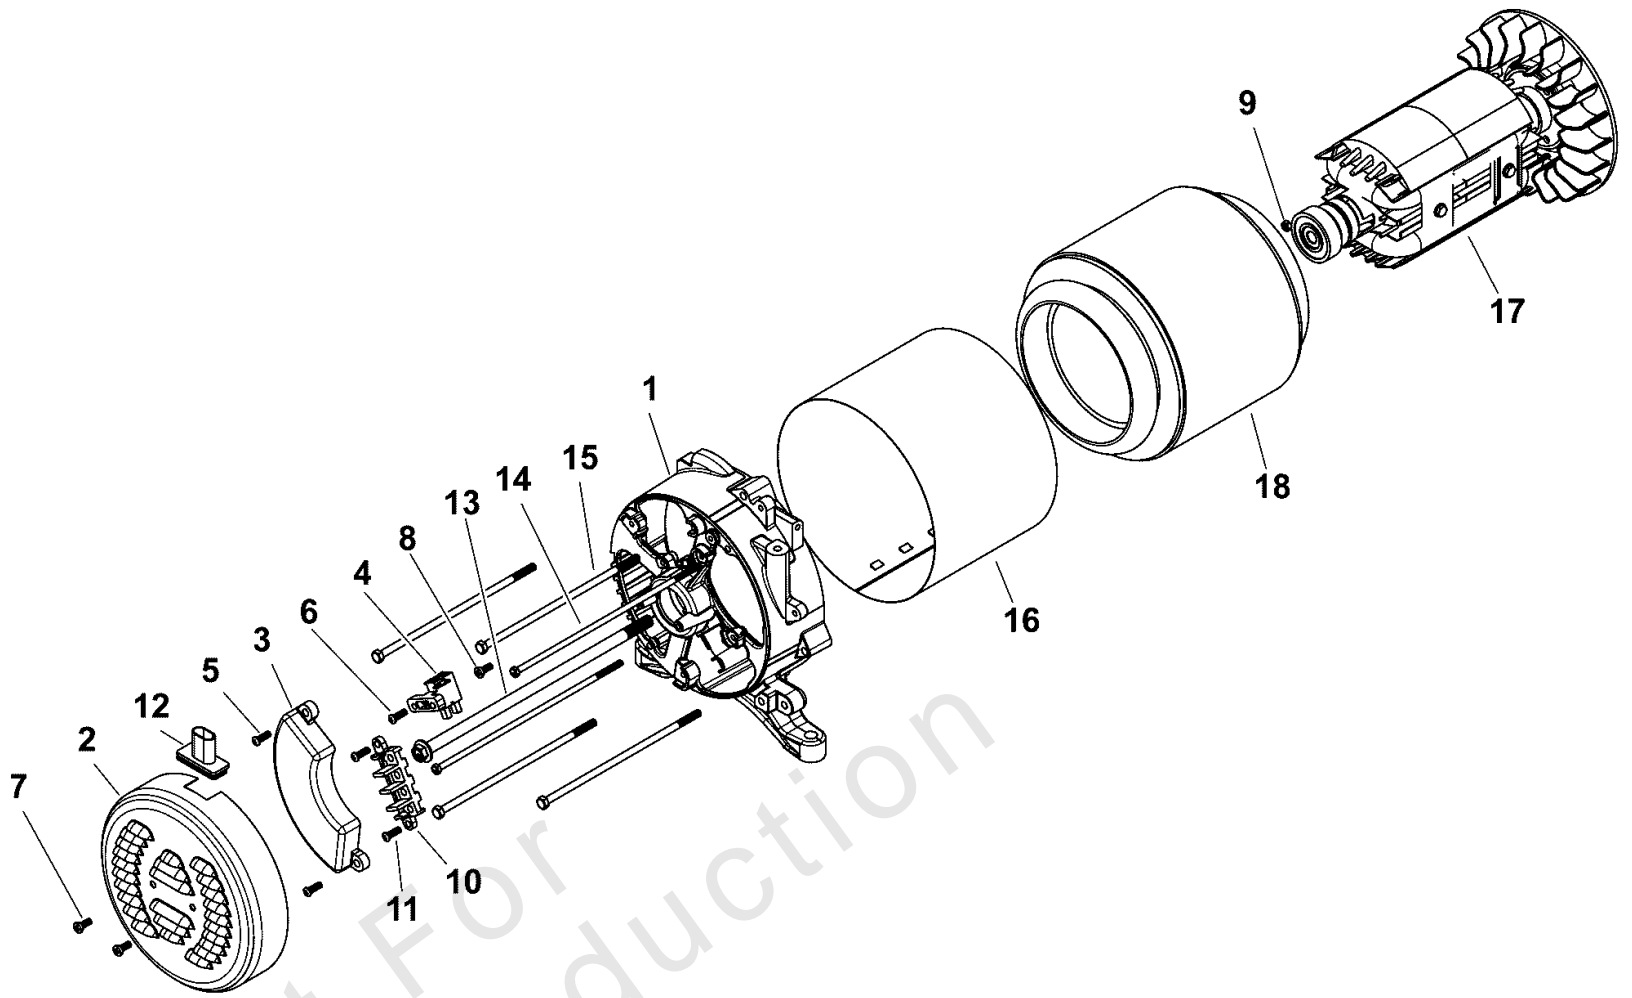

Parts Manual

Watt Storm Generator, Briggs & Stratton 49 State

Alternator

Note: Unless noted otherwise, use the standard torque specifications

030728-04- 6,250 Watt Storm Generator, Briggs & Stratton 49 State

Not For Reproduction

Control Panel

Note: Unless noted otherwise, use the standard torque specifications

030728-04- 6,250 Watt Storm Generator, Briggs & Stratton 49 State

Control Panel

REF NO	PART NO	QTY	DESCRIPTION
1	772210	1	PANEL-CONTROL -(Includes Item 13 & 14)
2	772214	1	BOX-CONTROL-PANEL
3	319477GS	1	COVER-OUTLET
4	319476GS	2	COVER-OUTLET
5	319459GS	1	TRIM-EDGE
6	191481GS	1	BOOT, Breaker Circuit
7	319540GS	1	BREAKER-CIRCUIT
8	43437GS	1	OUTLET, 120/240V Locking, 30A
9	709526	2	OUTLET-GFCI
10	312636GS	2	BOOT, Circuit Breaker
11	209872GS	2	BREAKER, Circuit, 20A
12	319525GS	1	SWITCH-ON/OFF
13	772212	1	DECAL
14	772216	1	DECAL
15	319463GS	1	BUTTON-SELECT
16	318458GS	1	POWER MONITOR
17	319529GS	1	GROMMET
18	319530GS	1	GROMMET
19	772229	4	SCREW
20	772215	1	WIRE-HARNESS-CO
21	772217	1	LIGHT-PIPE
22	772213	1	BRACKET-MODULE
23	84005244	1	MODULE-CO