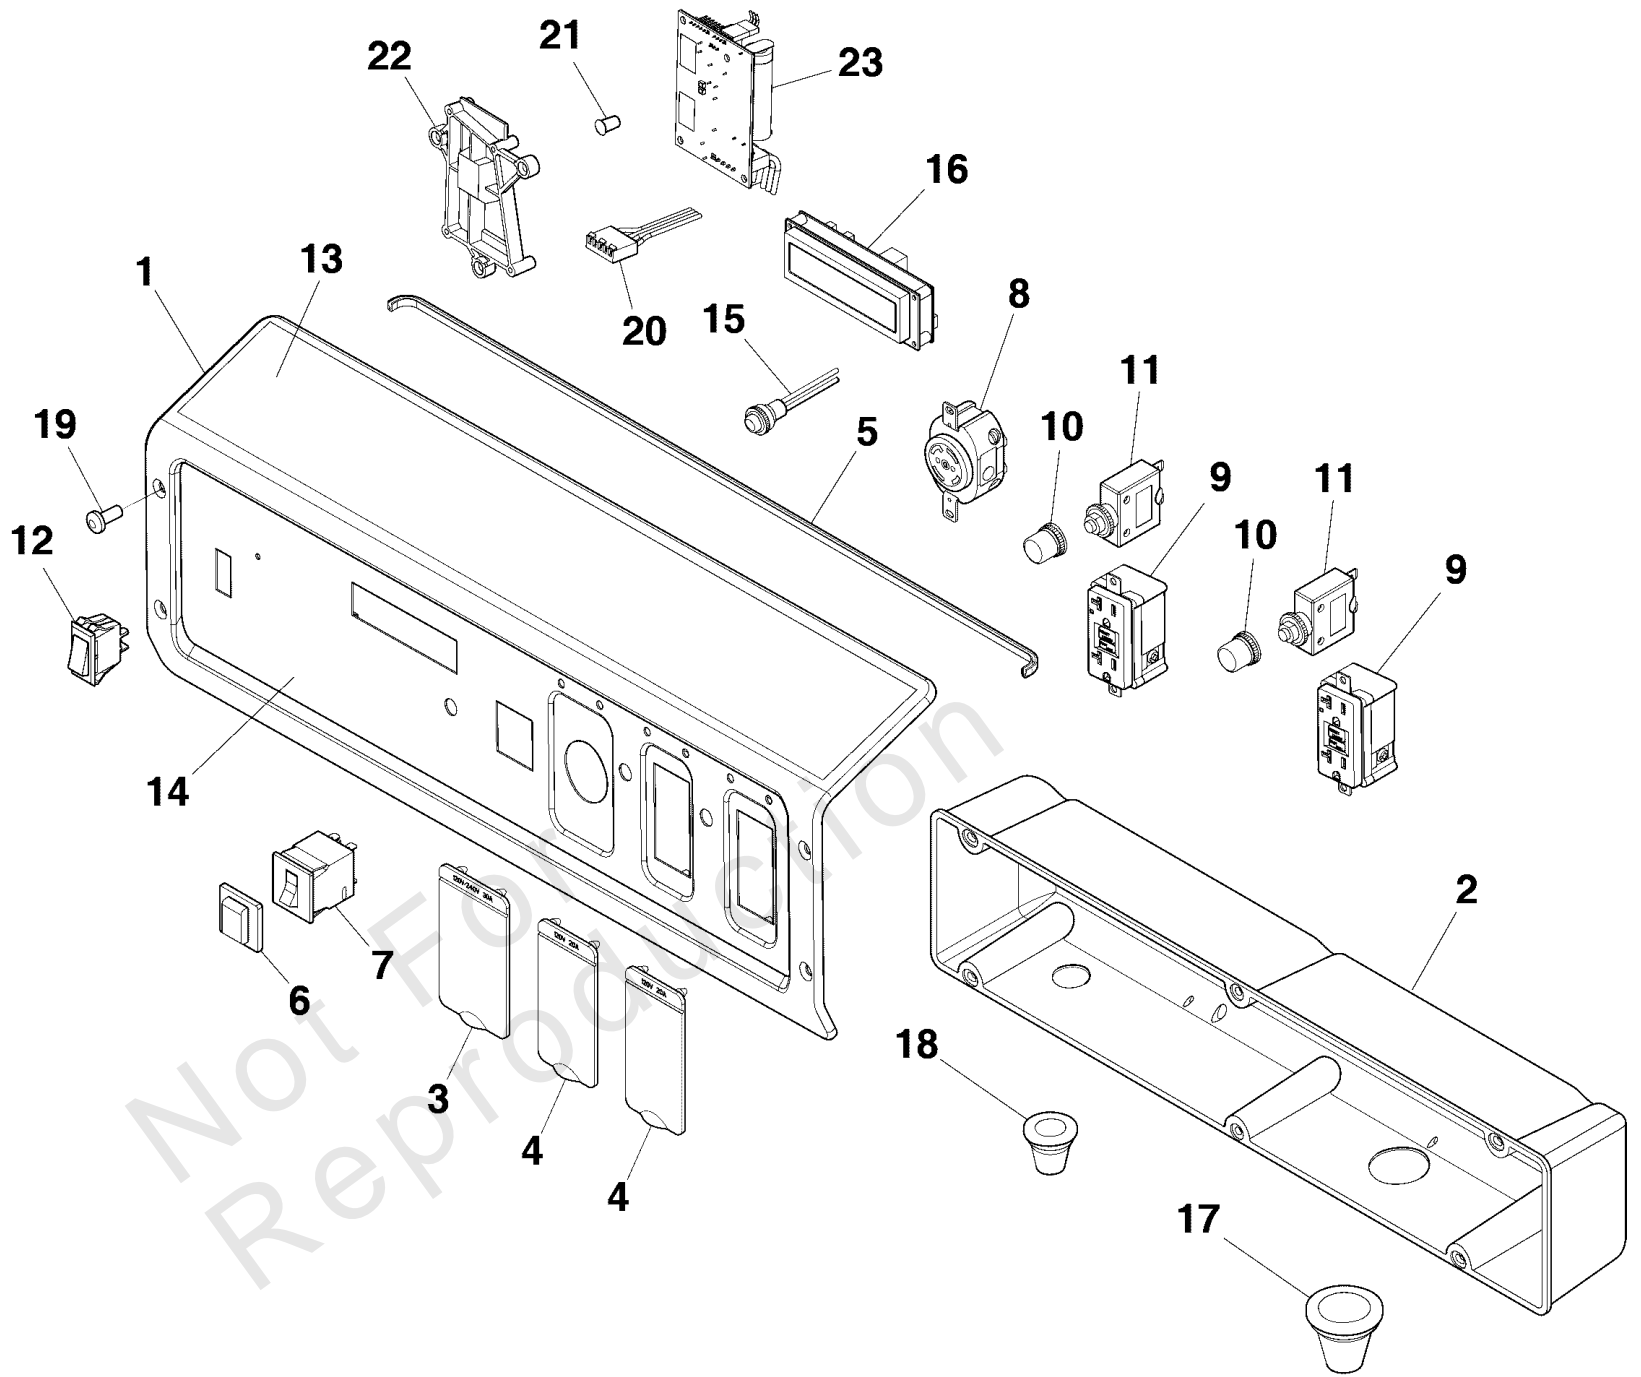

Not For Reproduction

Control Panel

Note: Unless noted otherwise, use the standard torque specifications

030728-04- 6,250 Watt Storm Generator, Briggs & Stratton 49 State

Control Panel

REF NO	PART NO	QTY	DESCRIPTION
1	772210	1	PANEL-CONTROL -(Includes Item 13 & 14)
2	772214	1	BOX-CONTROL-PANEL
3	319477GS	1	COVER-OUTLET
4	319476GS	2	COVER-OUTLET
5	319459GS	1	TRIM-EDGE
6	191481GS	1	BOOT, Breaker Circuit
7	319540GS	1	BREAKER-CIRCUIT
8	43437GS	1	OUTLET, 120/240V Locking, 30A
9	709526	2	OUTLET-GFCI
10	312636GS	2	BOOT, Circuit Breaker
11	209872GS	2	BREAKER, Circuit, 20A
12	319525GS	1	SWITCH-ON/OFF
13	772212	1	DECAL
14	772216	1	DECAL
15	319463GS	1	BUTTON-SELECT
16	318458GS	1	POWER MONITOR
17	319529GS	1	GROMMET
18	319530GS	1	GROMMET
19	772229	4	SCREW
20	772215	1	WIRE-HARNESS-CO
21	772217	1	LIGHT-PIPE
22	772213	1	BRACKET-MODULE
23	84005244	1	MODULE-CO