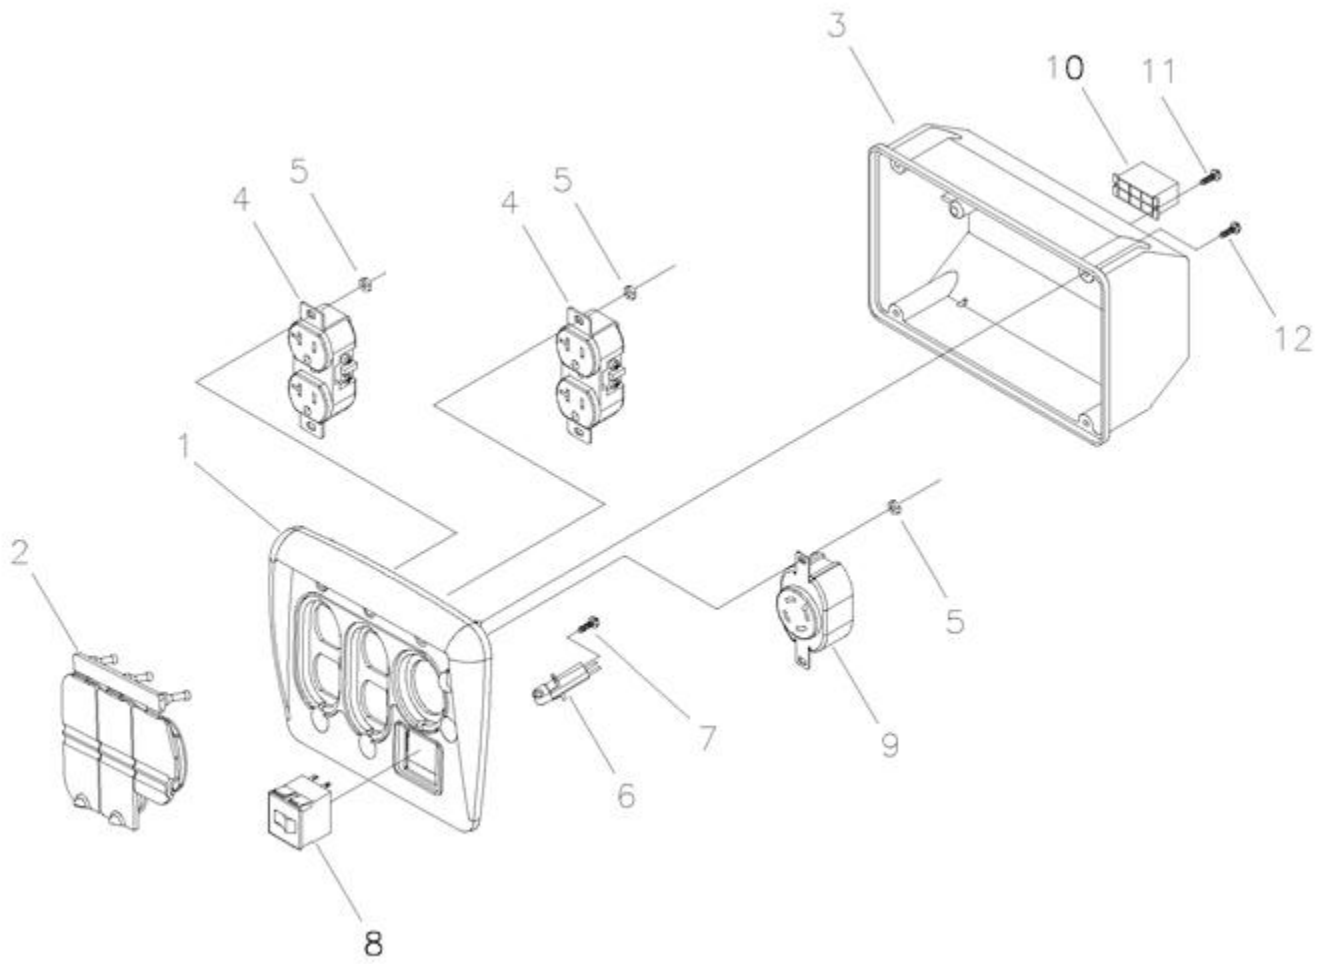

Ref #	Part #	Description	Qty	Context Note	Foot Note
1	186059GS	ADAPTER, Mounting, Alternator			
2	191043GS	ASSY, Rotor (Includes Item 12)		(Includes Item 12)	
3	191042AGS	STATOR			
4	186060GS	RBC, with O-Ring (p/n 189197GS)			
5	86308CGS	HHCS, M6 - 1.0 x 130 SEMS			
6	91825GS	ASSEMBLY, Holder, Rectifier/Brush			
7	66849GS	TAPTITE, M5 - 0.8 x 16			
8	22694GS	RECEPTACLE, 6 pin			
9	81917GS	PIN, Roll, 4mm x 10			
10	193428AGS	WIRE-A, Ground			
11	194274GS	HARNESS, Wire, Power			
12	65791GS	BEARING			

Ref # Part # Description Qty Context Note Foot Note

Ref #	Part #	Description	Qty	Context	Note	Foot	Note
1	197471GS	PANEL, Control					
2	197472GS	COVER, Outlet Flip					
3	188890GS	COVER, Back Panel					
4	197731GS	OUTLET, 120V, 15/20A Dplx					
5	189165GS	NUT, 5/32 Pal					
6	197729GS	MODULE, Led					
7	197958GS	SCREW, 3 x 6, Tapping					
8	202030GS	BREAKER, Circuit, 20A					
	191481GS	BOOT, Breaker Circuit					(not shown)
9	43437GS	OUTLET, 120/240V, 30A					
10	22694GS	HOUSING, Rcptcl, 6 Pin					
11	82308GS	SCREW, 3 x 18, Tapping					
12	192241GS	SCREW, 3.5 x 14, Tapping					