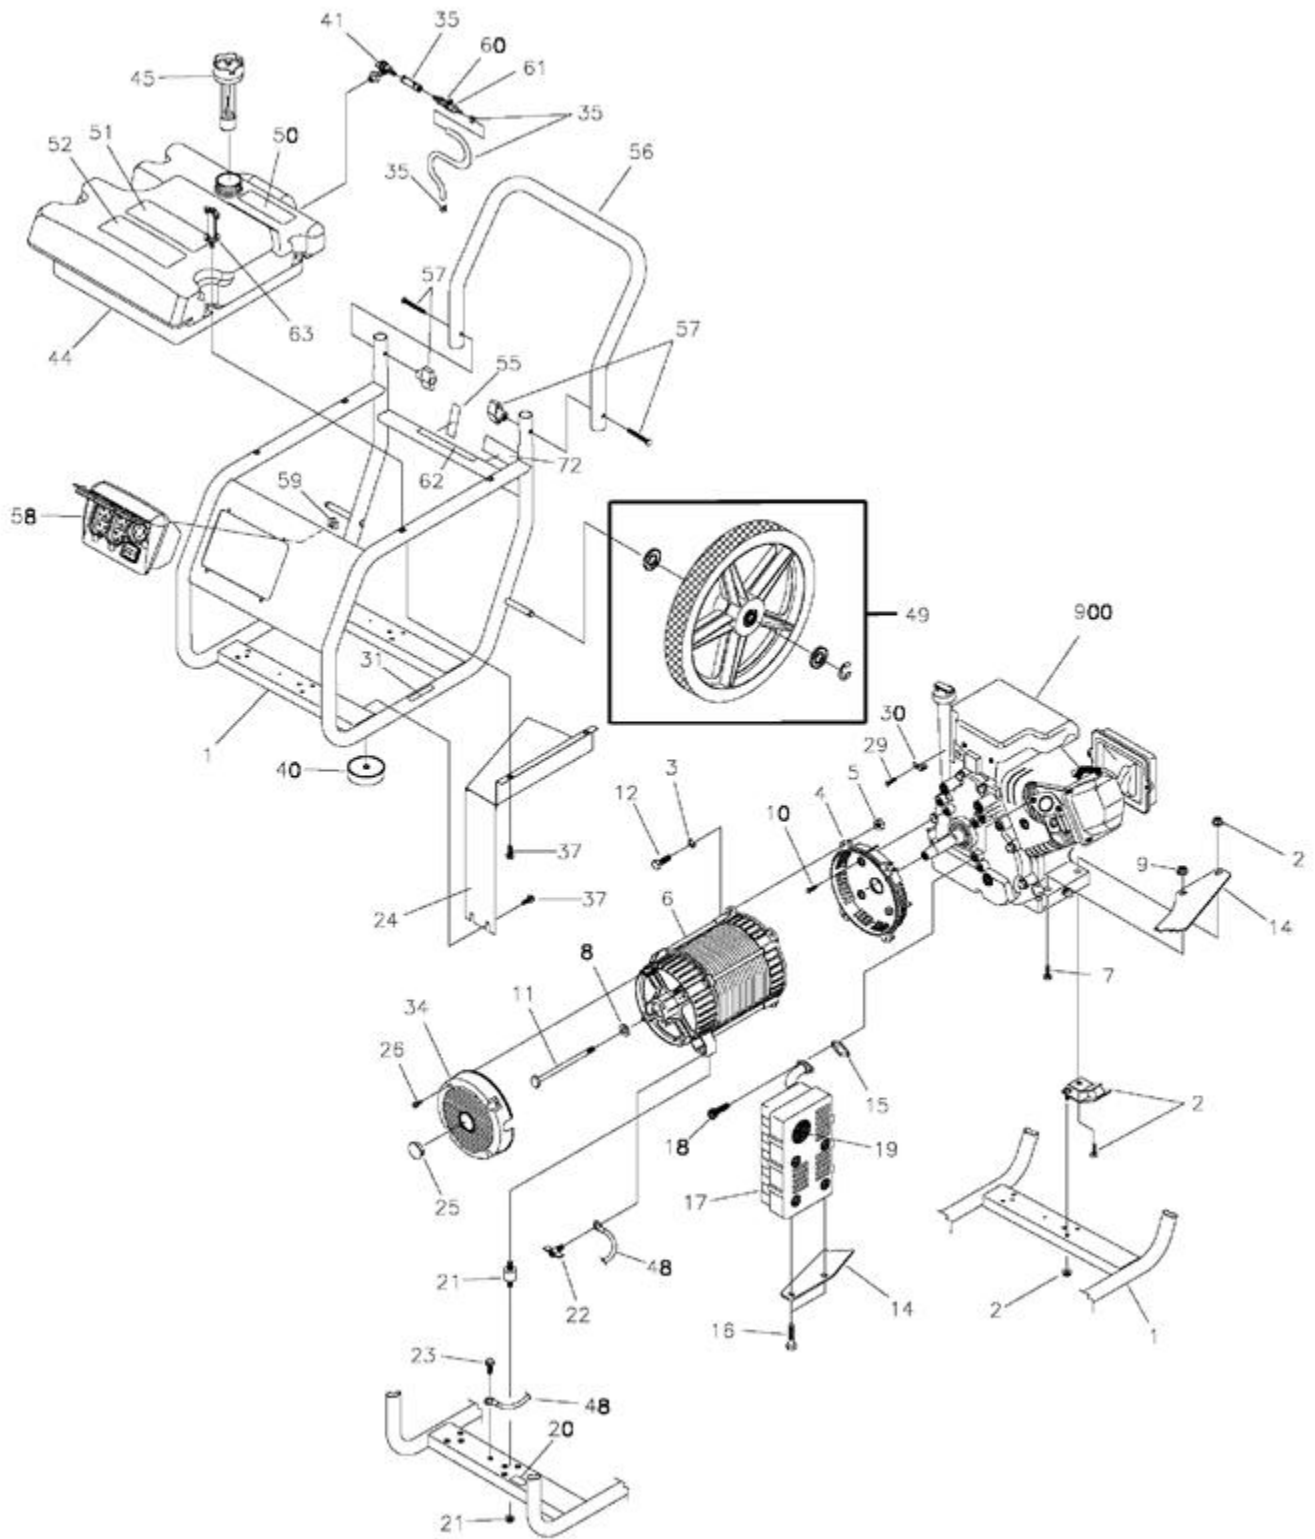

Ref #	Part #	Description	Qty	Context Note	Foot Note
1	186059GS	ADAPTER, Mounting, Alternator			
2	191043GS	ASSY, Rotor (Includes Item 12)		(Includes Item 12)	
3	191042AGS	STATOR			
4	186060GS	RBC, with O-Ring (p/n 189197GS)			
5	86308CGS	HHCS, M6 - 1.0 x 130 SEMS			
6	91825GS	ASSEMBLY, Holder, Rectifier/Brush			
7	66849GS	TAPTITE, M5 - 0.8 x 16			
8	22694GS	RECEPTACLE, 6 pin			
9	81917GS	PIN, Roll, 4mm x 10			
10	193428AGS	WIRE-A, Ground			
11	194274GS	HARNESS, Wire, Power			
12	65791GS	BEARING			

Ref # Part # Description Qty Context Note Foot Note

Ref #	Part #	Description	Qty	Context	Note	Foot	Note
1	197471GS	PANEL, Control					
2	197472GS	COVER, Outlet Flip					
3	188890GS	COVER, Back Panel					
4	197731GS	OUTLET, 120V, 15/20A Dplx					
5	189165GS	NUT, 5/32 Pal					
6	197729GS	MODULE, Led					
7	197958GS	SCREW, 3 x 6, Tapping					
8	202030GS	BREAKER, Circuit, 20A					
	191481GS	BOOT, Breaker Circuit					(not shown)
9	43437GS	OUTLET, 120/240V, 30A					
10	22694GS	HOUSING, Rcptcl, 6 Pin					
11	82308GS	SCREW, 3 x 18, Tapping					
12	192241GS	SCREW, 3.5 x 14, Tapping					