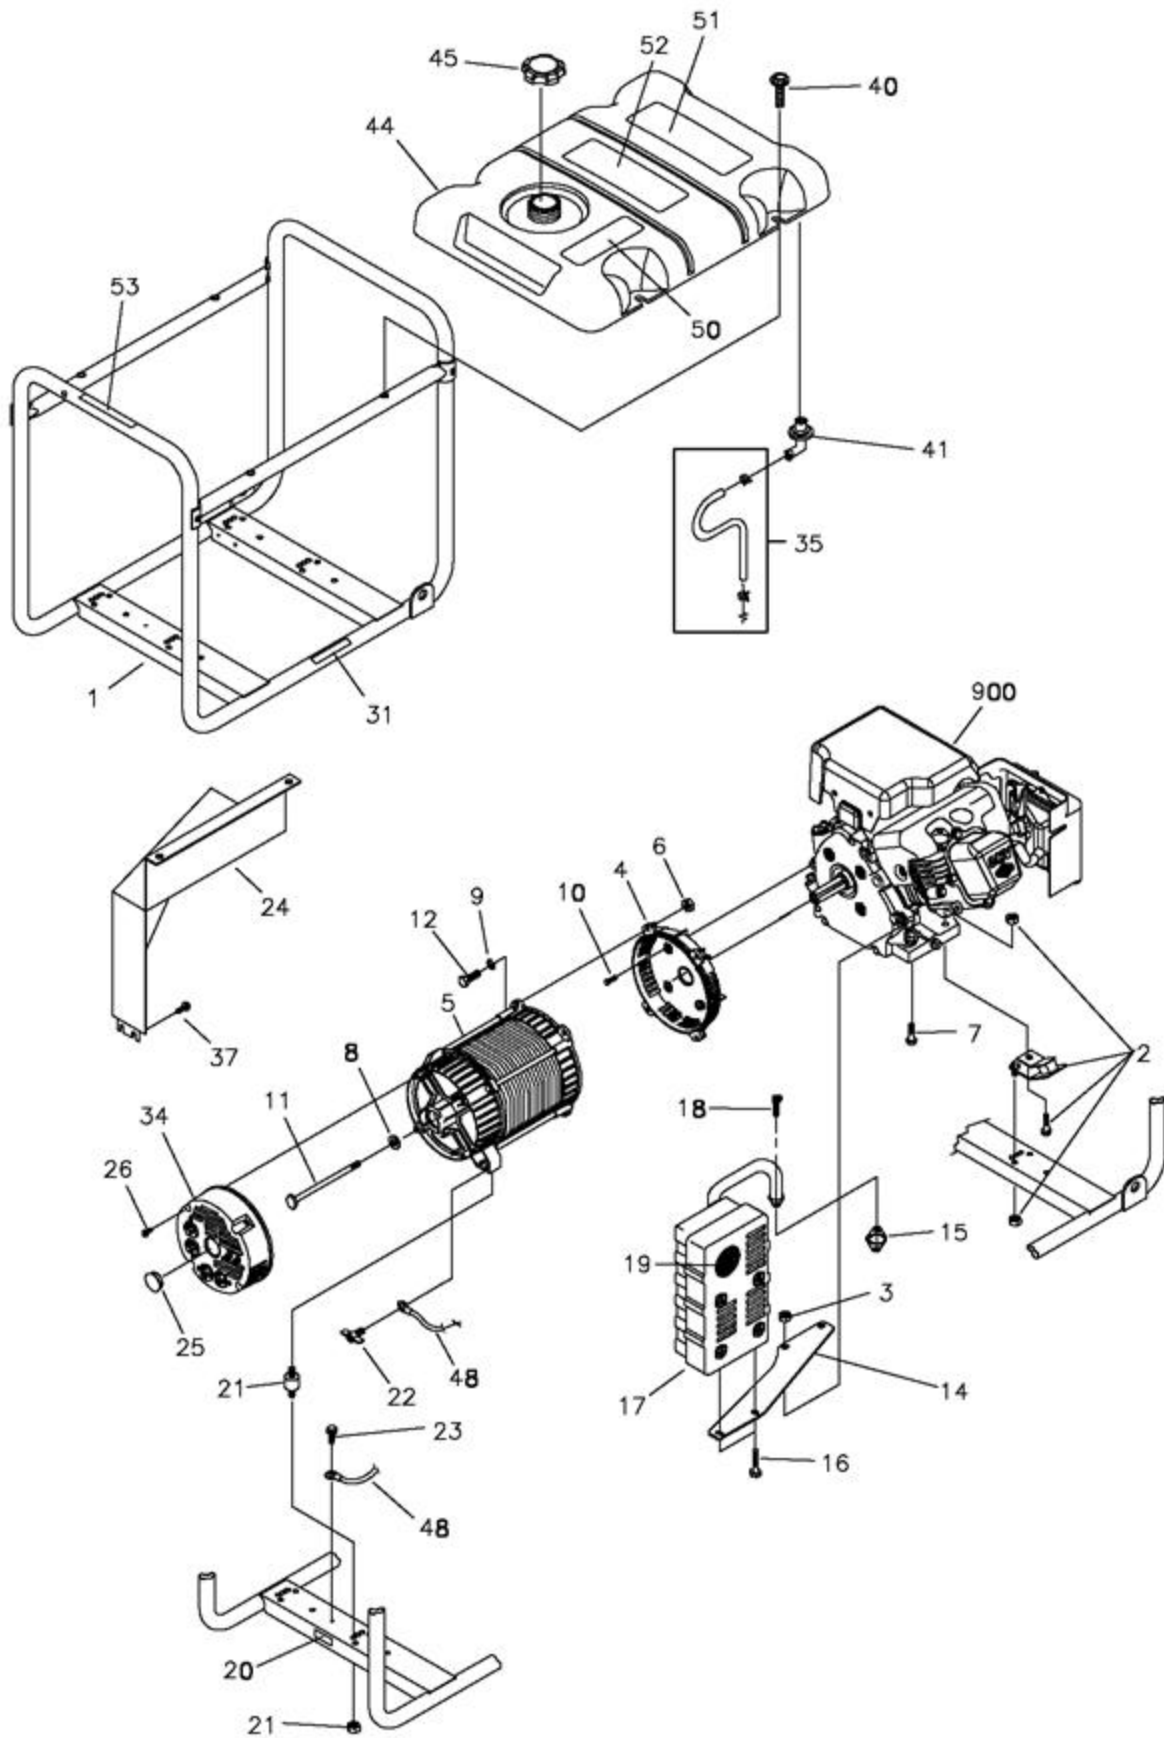

<b>Ref #</b>	<b>Part #</b>	<b>Description</b>	<b>Qty</b>	<b>Context Note</b>	<b>Foot Note</b>
1	186059GS	ADAPTER, Mounting, Alternator			
2	199545GS	ROTOR		(Includes Item 8)	
3	199546AGS	STATOR			
4	186060GS	RBC, (with O-Ring, p/n 189197GS)			
5	86308GS	HHCS, M6 - 1.0 x 115 SEMS			
6	91825GS	ASSY, Holder, Rectifier/Brush			
7	66849GS	TAPTITE, M5 - 0.8 x 16			
8	65791GS	BEARING			
9	81917GS	PIN, Roll, 4mm x 10			

<b>Ref #</b>	<b>Part #</b>	<b>Description</b>	<b>Qty</b>	<b>Context Note</b>	<b>Foot Note</b>
1	199539GS	COVER, Control Panel, RBC			
2	68759GS	OUTLET, 120/125V, 15/20A Dplx			
3	75207GS	BREAKER, Circuit, 20A			
4	-----	WASHER, #8 Lock		(Purchase locally)	
5	-----	NUT, M4 - 0.7		(Purchase locally)	
6	-----	PPHMS, M4 - 0.7 x 10		(Purchase locally)	

Ref #	Part #	Description	Qty	Context Note	Foot Note
1	200035GS	HANDLE			
2	-----	WASHER, Lock, Split 3/8"		(Purchase locally)	
3	-----	HHCS, 3/8 - 16 x 2		(Purchase locally)	
4	196771GS	AXLE, 1/2"			
5	193975GS	WHEEL			
6	-----	WASHER, 1/2"		(Purchase locally)	
7	192050GS	E-RING			
8	-----	HHCS, M8 - 1.25 x 16		(Purchase locally)	
9	200073GS	LEG, Mounting			
10	-----	NUT, M8 Flange Serrated		(Purchase locally)	