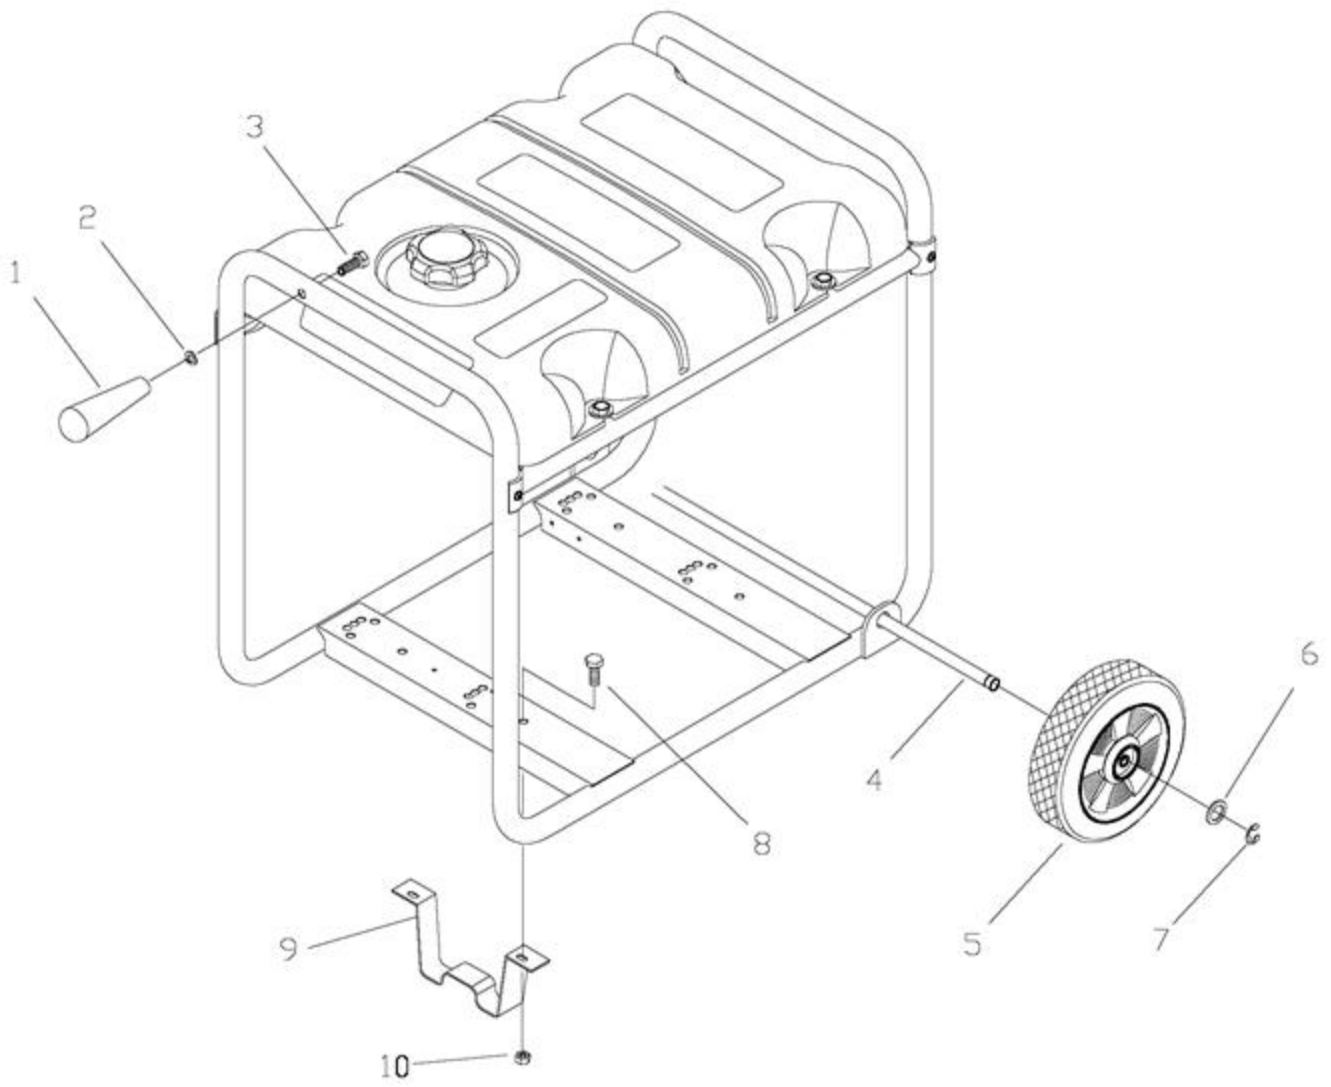

<b>Ref #</b>	<b>Part #</b>	<b>Description</b>	<b>Qty</b>	<b>Context Note</b>	<b>Foot Note</b>
1	186059GS	ADAPTER, Mounting, Alternator			
2	199545GS	ROTOR		(Includes Item 8)	
3	199546AGS	STATOR			
4	186060GS	RBC, (with O-Ring, p/n 189197GS)			
5	86308GS	HHCS, M6 - 1.0 x 115 SEMS			
6	91825GS	ASSY, Holder, Rectifier/Brush			
7	66849GS	TAPTITE, M5 - 0.8 x 16			
8	65791GS	BEARING			
9	81917GS	PIN, Roll, 4mm x 10			

<b>Ref #</b>	<b>Part #</b>	<b>Description</b>	<b>Qty</b>	<b>Context Note</b>	<b>Foot Note</b>
1	199539GS	COVER, Control Panel, RBC			
2	68759GS	OUTLET, 120/125V, 15/20A Dplx			
3	75207GS	BREAKER, Circuit, 20A			
4	-----	WASHER, #8 Lock		(Purchase locally)	
5	-----	NUT, M4 - 0.7		(Purchase locally)	
6	-----	PPHMS, M4 - 0.7 x 10		(Purchase locally)	

Ref #	Part #	Description	Qty	Context Note	Foot Note
1	200035GS	HANDLE			
2	-----	WASHER, Lock, Split 3/8"		(Purchase locally)	
3	-----	HHCS, 3/8 - 16 x 2		(Purchase locally)	
4	196771GS	AXLE, 1/2"			
5	193975GS	WHEEL			
6	-----	WASHER, 1/2"		(Purchase locally)	
7	192050GS	E-RING			
8	-----	HHCS, M8 - 1.25 x 16		(Purchase locally)	
9	200073GS	LEG, Mounting			
10	-----	NUT, M8 Flange Serrated		(Purchase locally)	