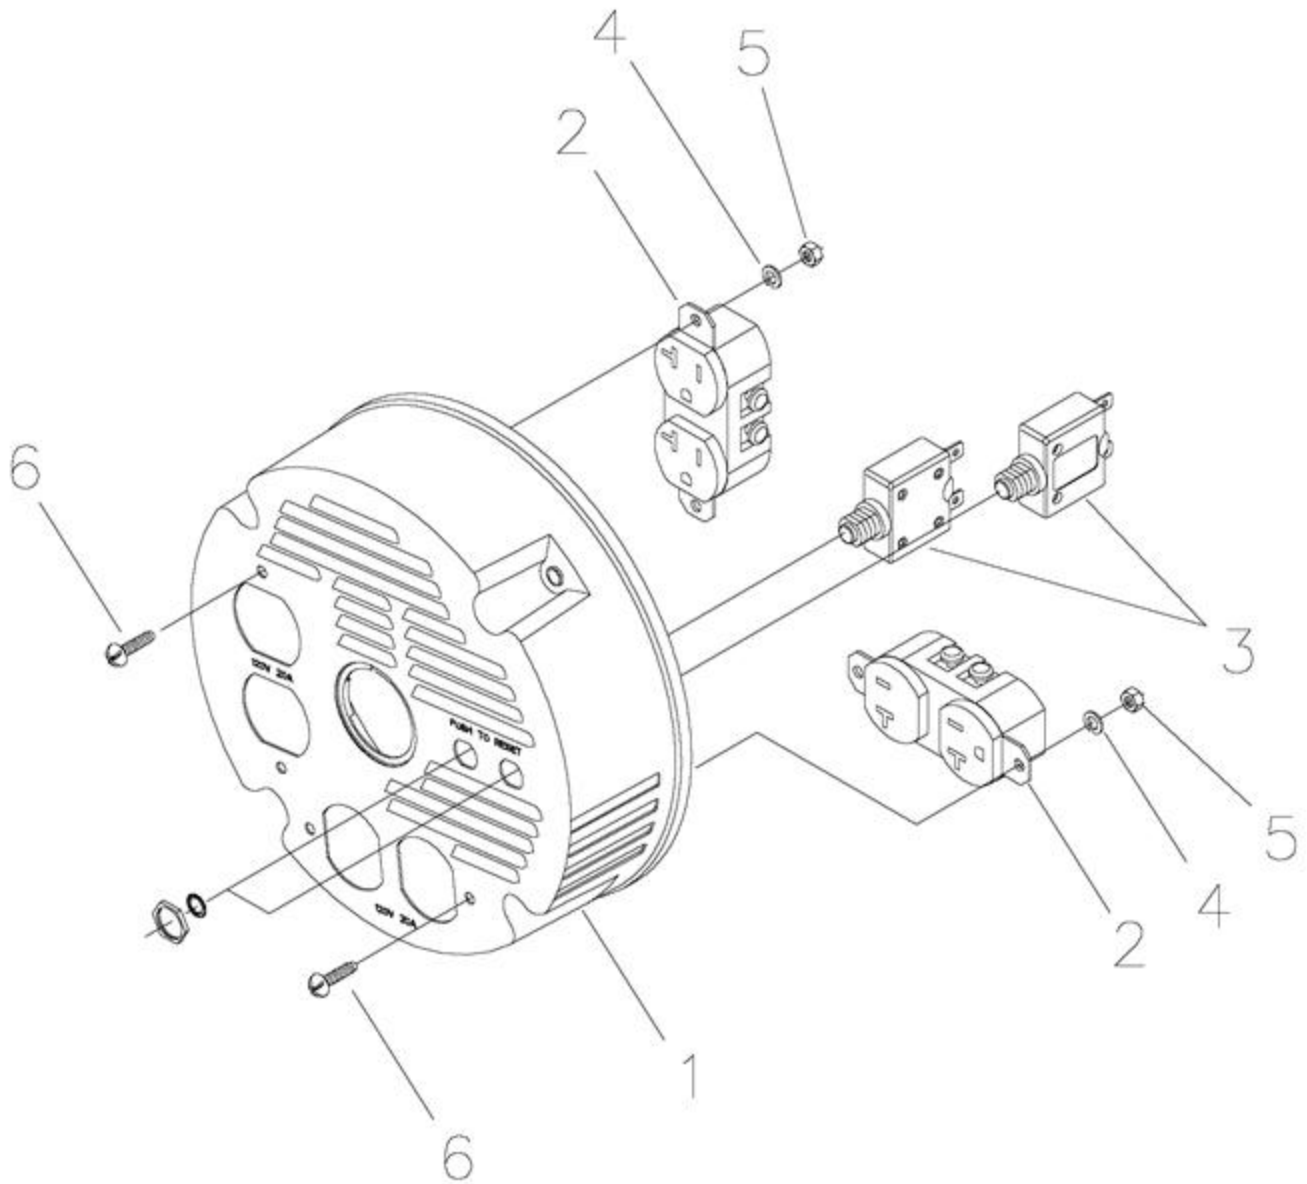

<b>Ref #</b>	<b>Part #</b>	<b>Description</b>	<b>Qty</b>	<b>Context Note</b>	<b>Foot Note</b>
1	186059GS	ADAPTER, Mounting, Alternator			
2	199545GS	ROTOR		(Includes Item 8)	
3	199546AGS	STATOR			
4	186060GS	RBC, (with O-Ring, p/n 189197GS)			
5	86308GS	HHCS, M6 - 1.0 x 115 SEMS			
6	91825GS	ASSY, Holder, Rectifier/Brush			
7	66849GS	TAPTITE, M5 - 0.8 x 16			
8	65791GS	BEARING			
9	81917GS	PIN, Roll, 4mm x 10			

<b>Ref #</b>	<b>Part #</b>	<b>Description</b>	<b>Qty</b>	<b>Context Note</b>	<b>Foot Note</b>
1	199539GS	COVER, Control Panel, RBC			
2	68759GS	OUTLET, 120/125V, 15/20A Dplx			
3	75207GS	BREAKER, Circuit, 20A			
4	-----	WASHER, #8 Lock		(Purchase locally)	
5	-----	NUT, M4 - 0.7		(Purchase locally)	
6	-----	PPHMS, M4 - 0.7 x 10		(Purchase locally)	

Ref #	Part #	Description	Qty	Context Note	Foot Note
1	200035GS	HANDLE			
2	-----	WASHER, Lock, Split 3/8"		(Purchase locally)	
3	-----	HHCS, 3/8 - 16 x 2		(Purchase locally)	
4	196771GS	AXLE, 1/2"			
5	193975GS	WHEEL			
6	-----	WASHER, 1/2"		(Purchase locally)	
7	192050GS	E-RING			
8	-----	HHCS, M8 - 1.25 x 16		(Purchase locally)	
9	200073GS	LEG, Mounting			
10	-----	NUT, M8 Flange Serrated		(Purchase locally)	