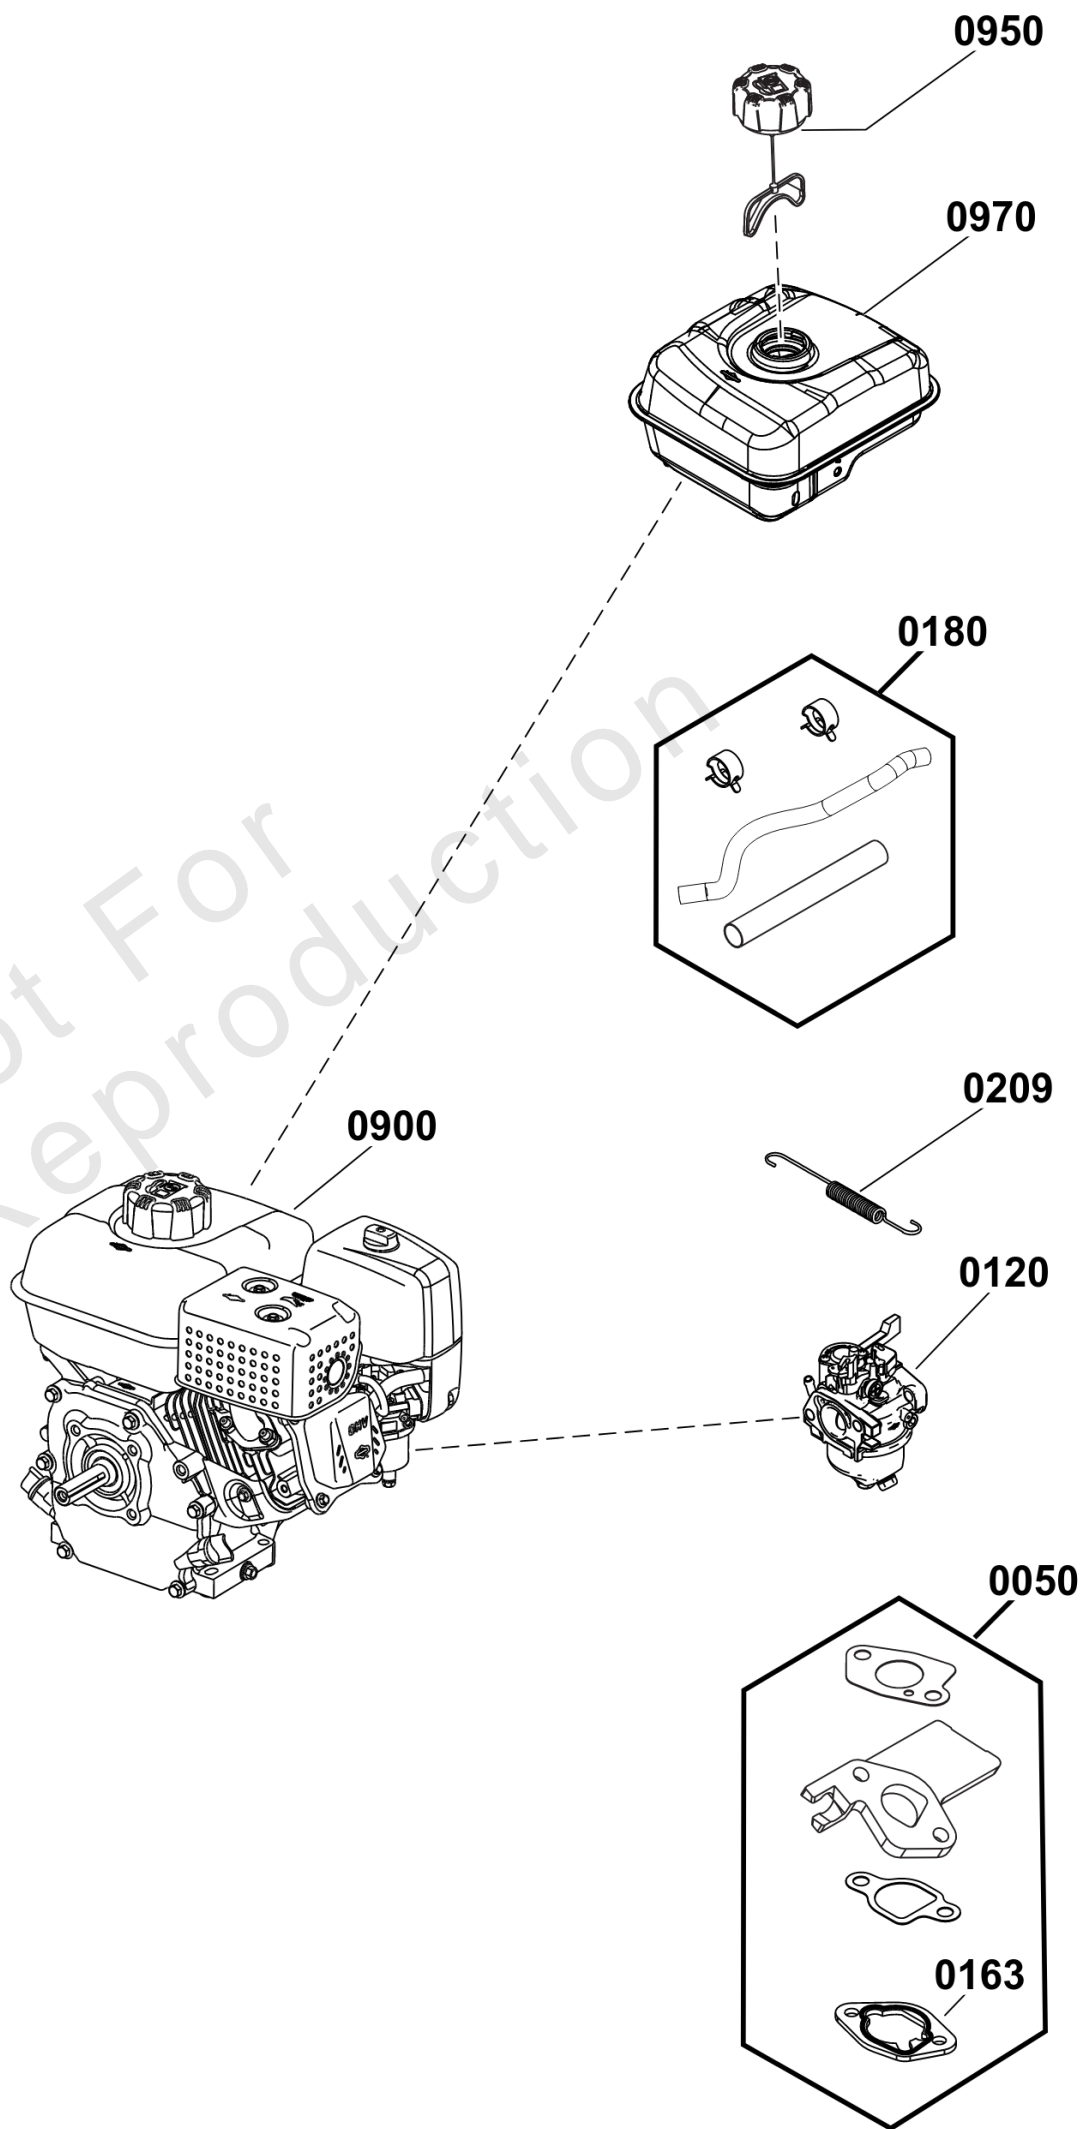

# Engine Carburetor Fuel Supply (80098161)

Note: Unless noted otherwise, use the standard torque specifications

Mfg. No: 020830-00

## Engine Carburetor Fuel Supply (80098161)

REF NO	PART NO	QTY	DESCRIPTION
0050	84006542	1	KIT, Carburetor Gasket -(Contains Item 0163)
0120	84007461	1	CARBURETOR
0163	797282	1	GASKET, Air Cleaner
0180	84006544	1	KIT, FUEL HOSE
0209	797691	1	SPRING, Governor
0900	-----	1	ENGINE 208CC, Idle Down -(Complete Engine Not Servicable)
0950	799324	1	CAP, Fuel Tank
0970	84006545	1	TANK, Fuel -(Contains Item 0180)

## Engine Ignition Lubrication (80098161)

REF NO	PART NO	QTY	DESCRIPTION
0015	797215	1	PLUG, Oil Drain -(Includes Washer)
0330	798615	1	PLUG, Spark
0520	84006548	2	DIPSTICK, Oil -(Includes O-ring)
0900	-----	1	ENGINE 208CC, Idle Down -(Complete Engine Not Servicable)
1000	84006549	1	COVER, Rocker