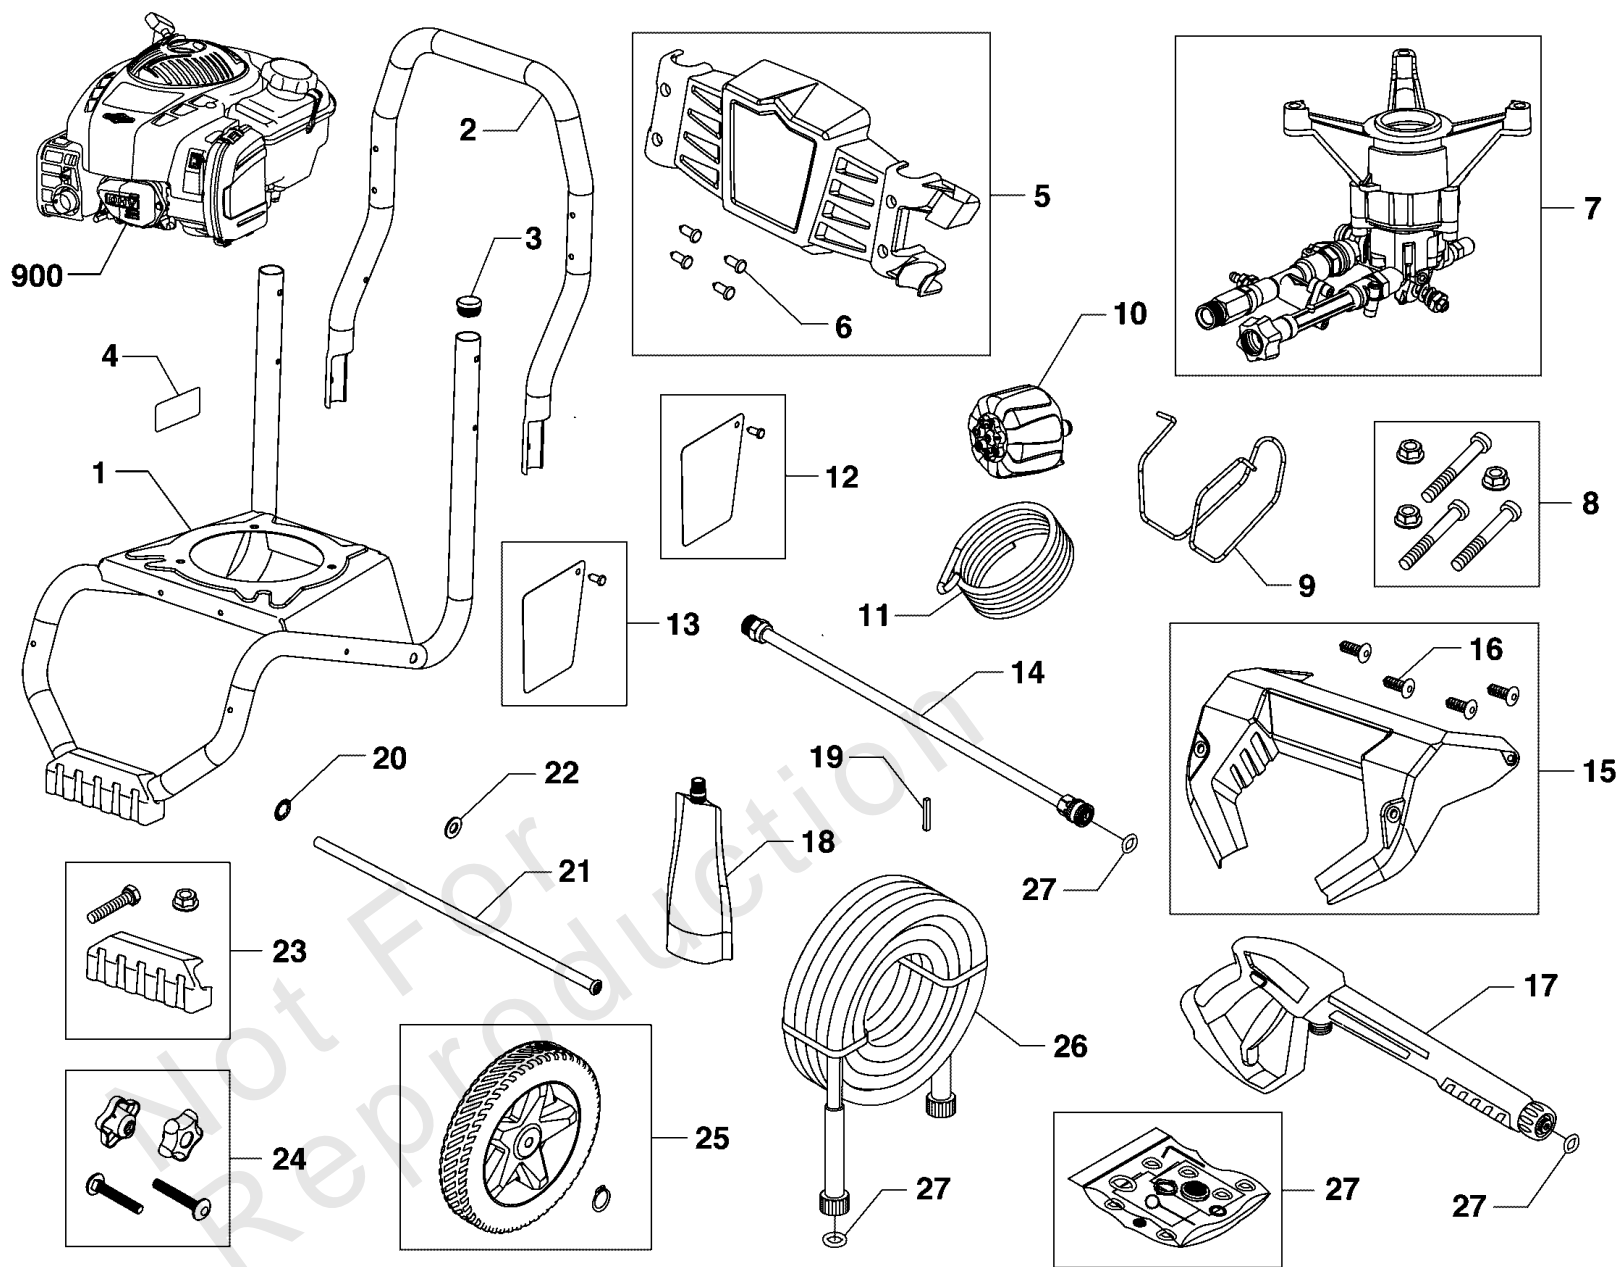

Main Unit (80104372)

Note: Unless noted otherwise, use the standard torque specifications

Mfg. No: 020830-00

Main Unit (80104372)

REF NO	PART NO	QTY	DESCRIPTION
1	84007076	1	BASE
2	84007432	1	HANDLE
3	189332GS	2	PLUG, Hole
4	705851	1	DECAL-Warning Spark
5	84007435	1	BILLBOARD
6	B1797GS	4	CLIP
7	84007431		PUMP
8	706617	1	KIT, Hardware, Pump Mounting
9	84006499	1	WIREFORM
10	84007436	1	NOZZLE-MULTI TIP
11	705076	1	HOSE-CHEMICAL (cut to fit)
12	84002531	1	KIT-TAG, WARNING
13	84002541	1	KIT-TAG, WARNING, FRNCH
14	706595	1	EXTENSION, QC
15	84007437	1	SHROUD
16	195964GS	4	CLIP
17	84004415	1	GUN
18	100005	1	OIL-4 CYCLE 30W 18OZ.
19	23139GS	1	KEY
20	315543GS	1	PUSHNUT
21	84006751	1	AXLE
22	22304GS	2	Washer, Flat 1/2
23	84006505	1	KIT-MOUNT, VIBRATION
24	84001720	1	KIT-HANDLE
25	84006367	2	KIT-WHEEL
26	84006758	1	HOSE
27	705001	1	KIT-O-RING MAINTENANCE
900	-----	1	ENGINE 208CC, Idle Down -(Not Serviced as a Complete Assembly. Refer to Engine Component Groups)
--	6039		PUMP SAVER -(Optional Accessory - Not Included)
--	6059		PERFECT MIX MULTI-PURPOSE WASH -(Optional Accessory - Not Included)
--	6160		Project Pro® PerfectMix Concrete, Brick, And Tile Cleaner -(Optional Accessory - Not Included)