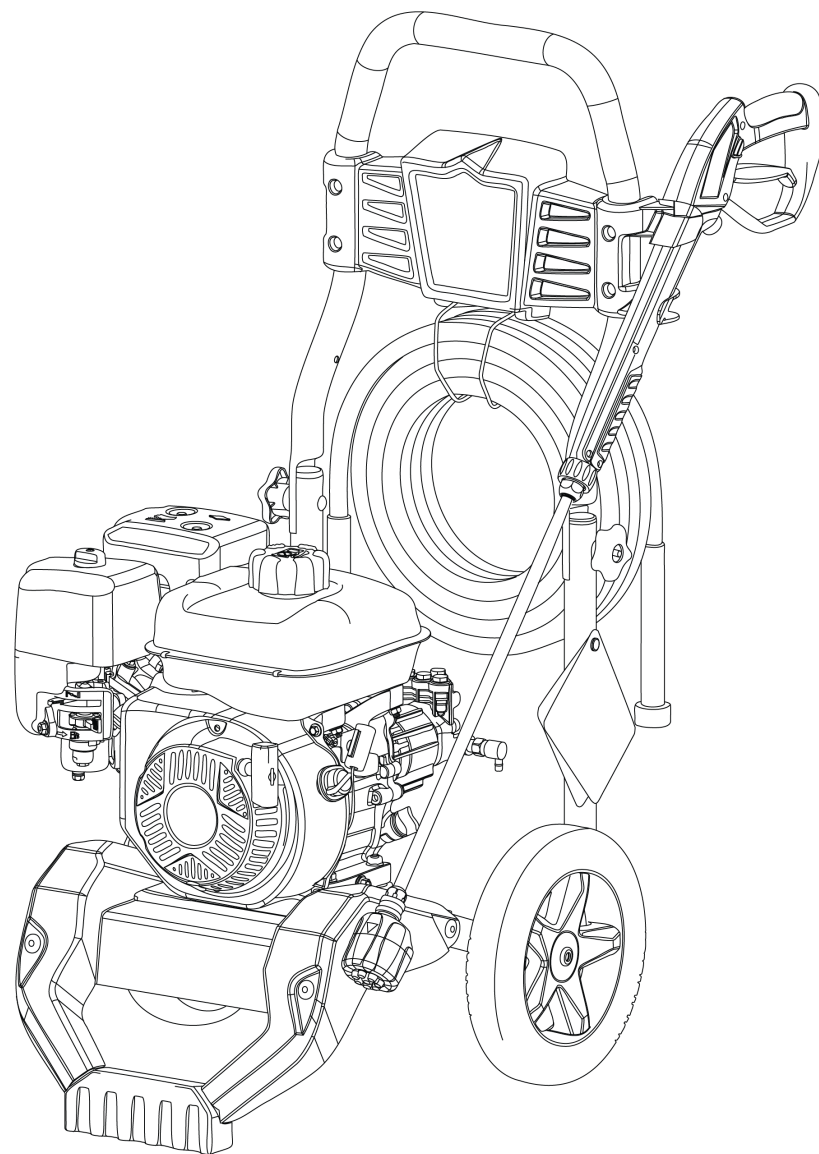

# Engine Carburetor Fuel Supply (80098161)

Note: Unless noted otherwise, use the standard torque specifications

Mfg. No: 020830-00

## Engine Carburetor Fuel Supply (80098161)

REF NO	PART NO	QTY	DESCRIPTION
0050	84006542	1	KIT, Carburetor Gasket -(Contains Item 0163)
0120	84007461	1	CARBURETOR
0163	797282	1	GASKET, Air Cleaner
0180	84006544	1	KIT, FUEL HOSE
0209	797691	1	SPRING, Governor
0900	-----	1	ENGINE 208CC, Idle Down -(Complete Engine Not Servicable)
0950	799324	1	CAP, Fuel Tank
0970	84006545	1	TANK, Fuel -(Contains Item 0180)