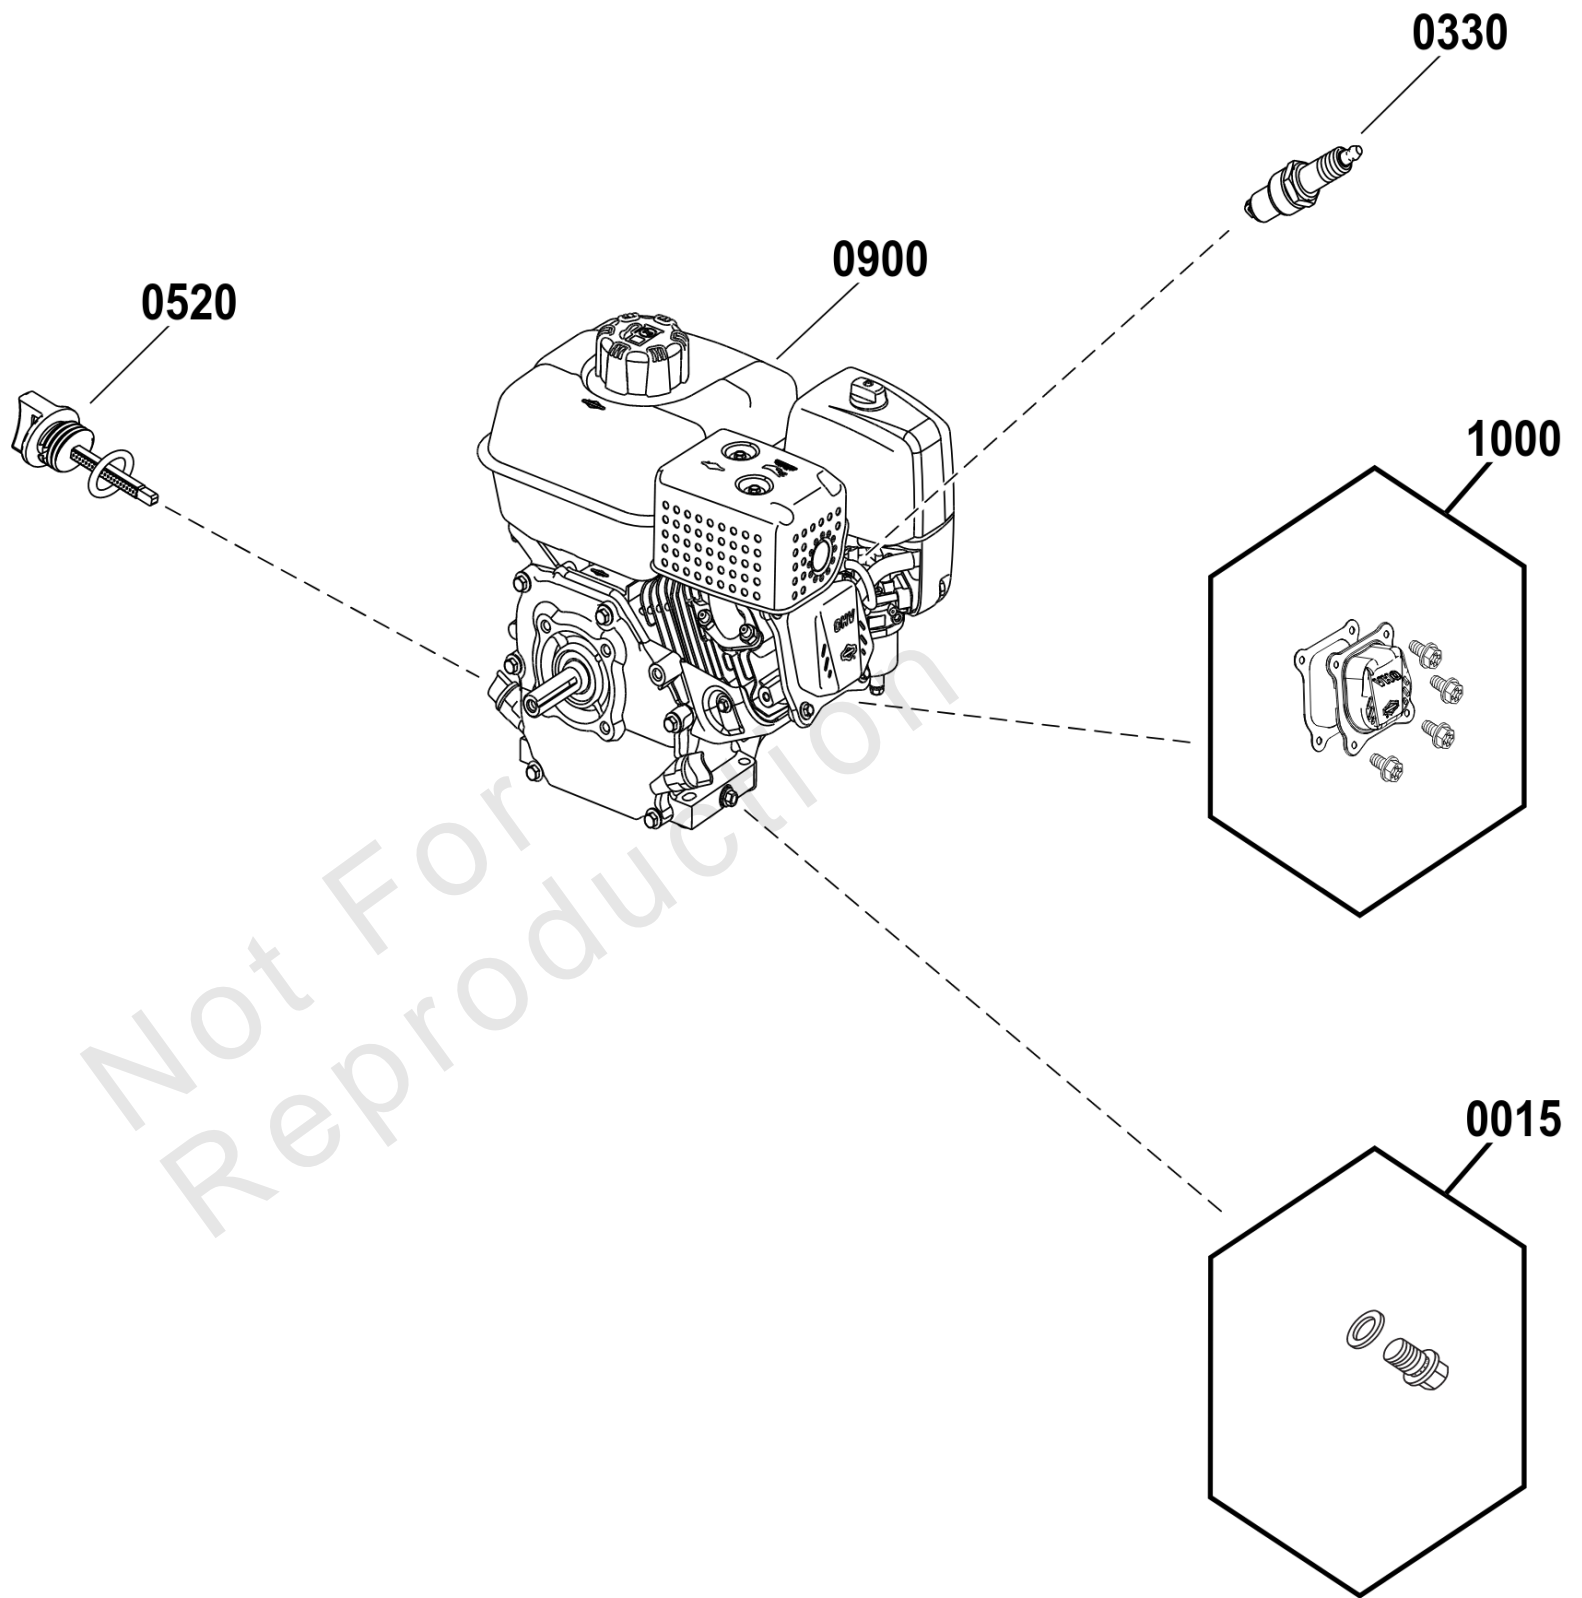

# Engine Carburetor Fuel Supply (80098161)

Note: Unless noted otherwise, use the standard torque specifications

Mfg. No: 020830-00

## Engine Carburetor Fuel Supply (80098161)

REF NO	PART NO	QTY	DESCRIPTION
0050	84006542	1	KIT, Carburetor Gasket -(Contains Item 0163)
0120	84007461	1	CARBURETOR
0163	797282	1	GASKET, Air Cleaner
0180	84006544	1	KIT, FUEL HOSE
0209	797691	1	SPRING, Governor
0900	-----	1	ENGINE 208CC, Idle Down -(Complete Engine Not Servicable)
0950	799324	1	CAP, Fuel Tank
0970	84006545	1	TANK, Fuel -(Contains Item 0180)

## Engine Ignition Lubrication (80098161)

REF NO	PART NO	QTY	DESCRIPTION
0015	797215	1	PLUG, Oil Drain -(Includes Washer)
0330	798615	1	PLUG, Spark
0520	84006548	2	DIPSTICK, Oil -(Includes O-ring)
0900	-----	1	ENGINE 208CC, Idle Down -(Complete Engine Not Servicable)
1000	84006549	1	COVER, Rocker