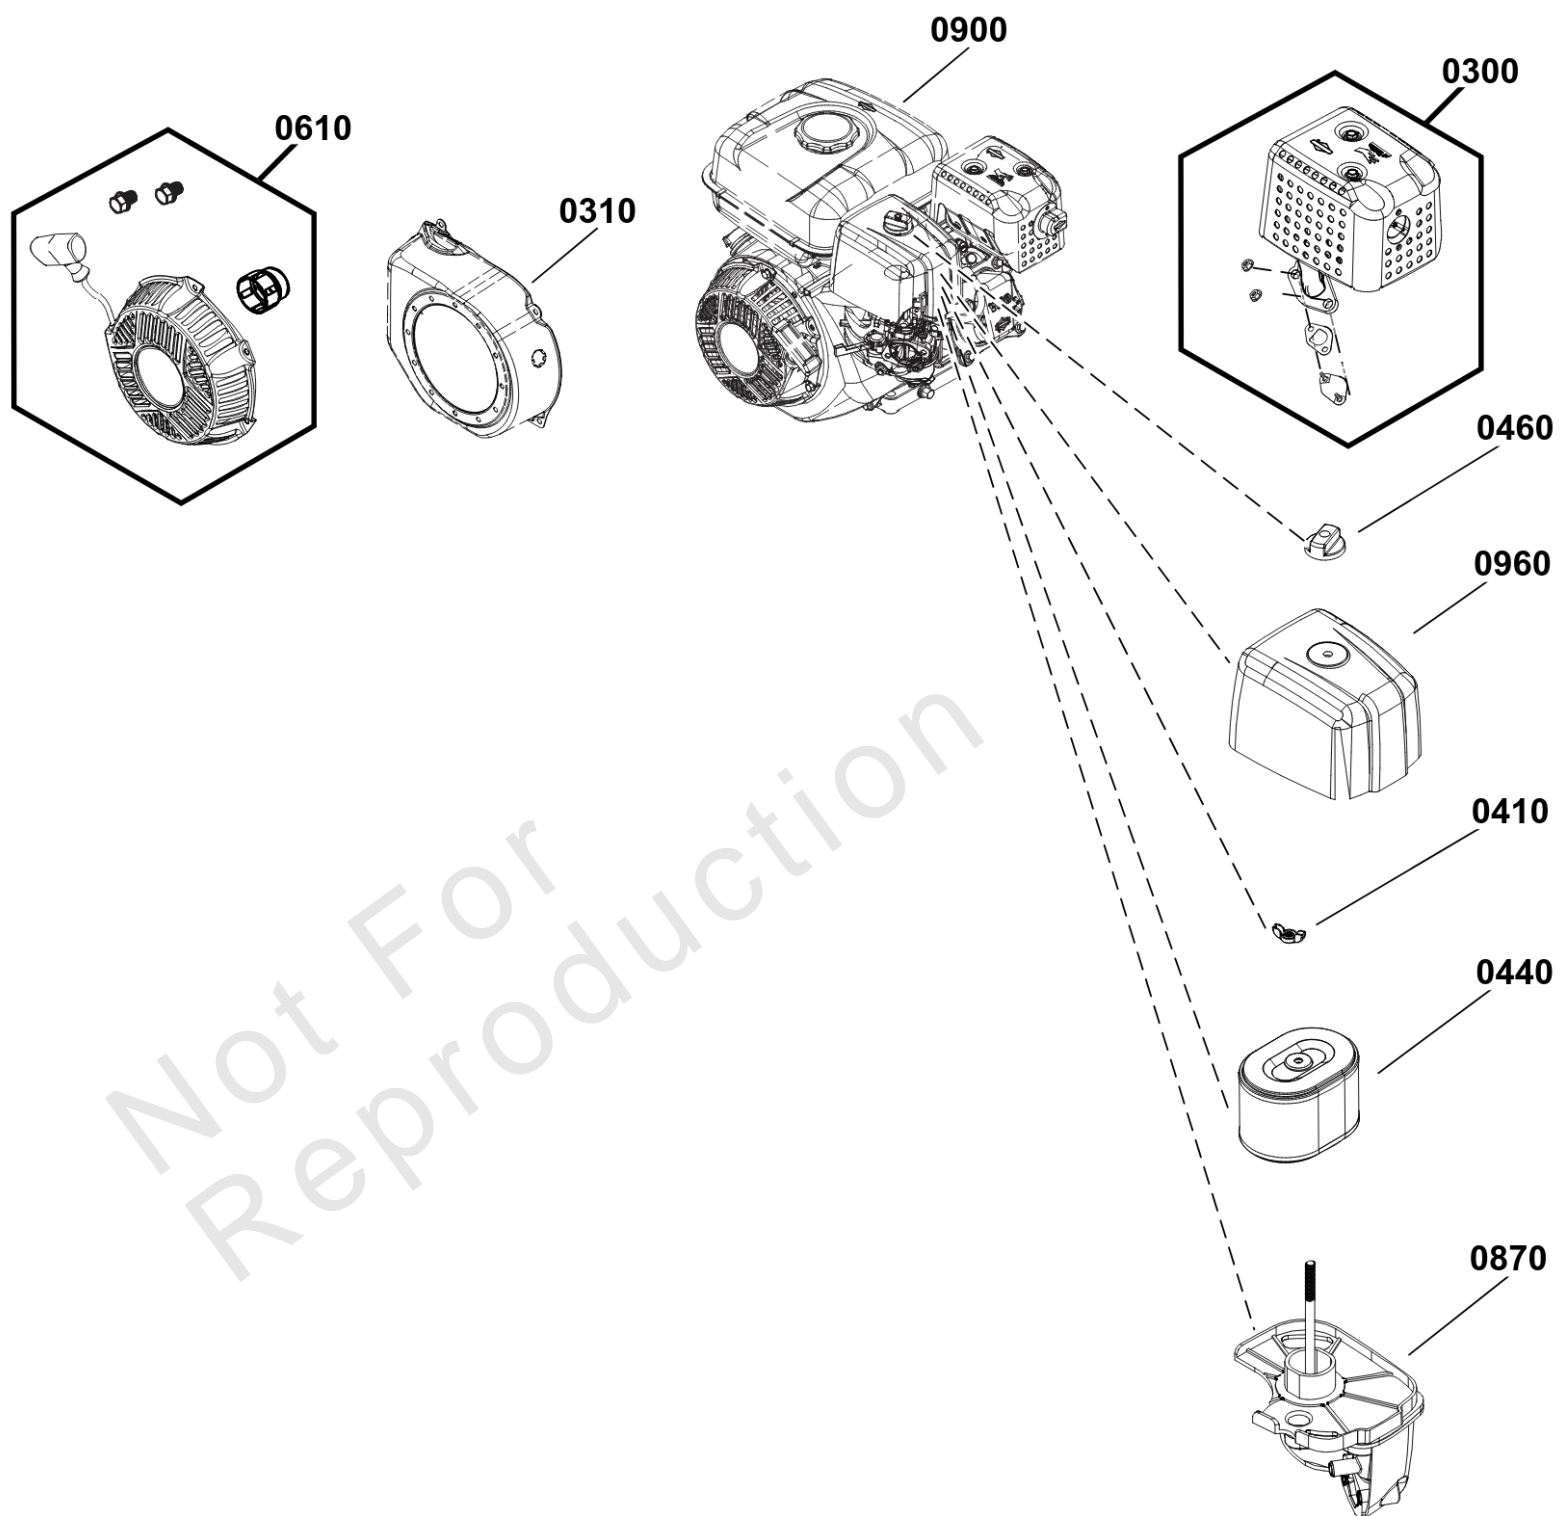

Engine Rewind Exhaust (80098161)

Note: Unless noted otherwise, use the standard torque specifications

Mfg. No: 020830-00