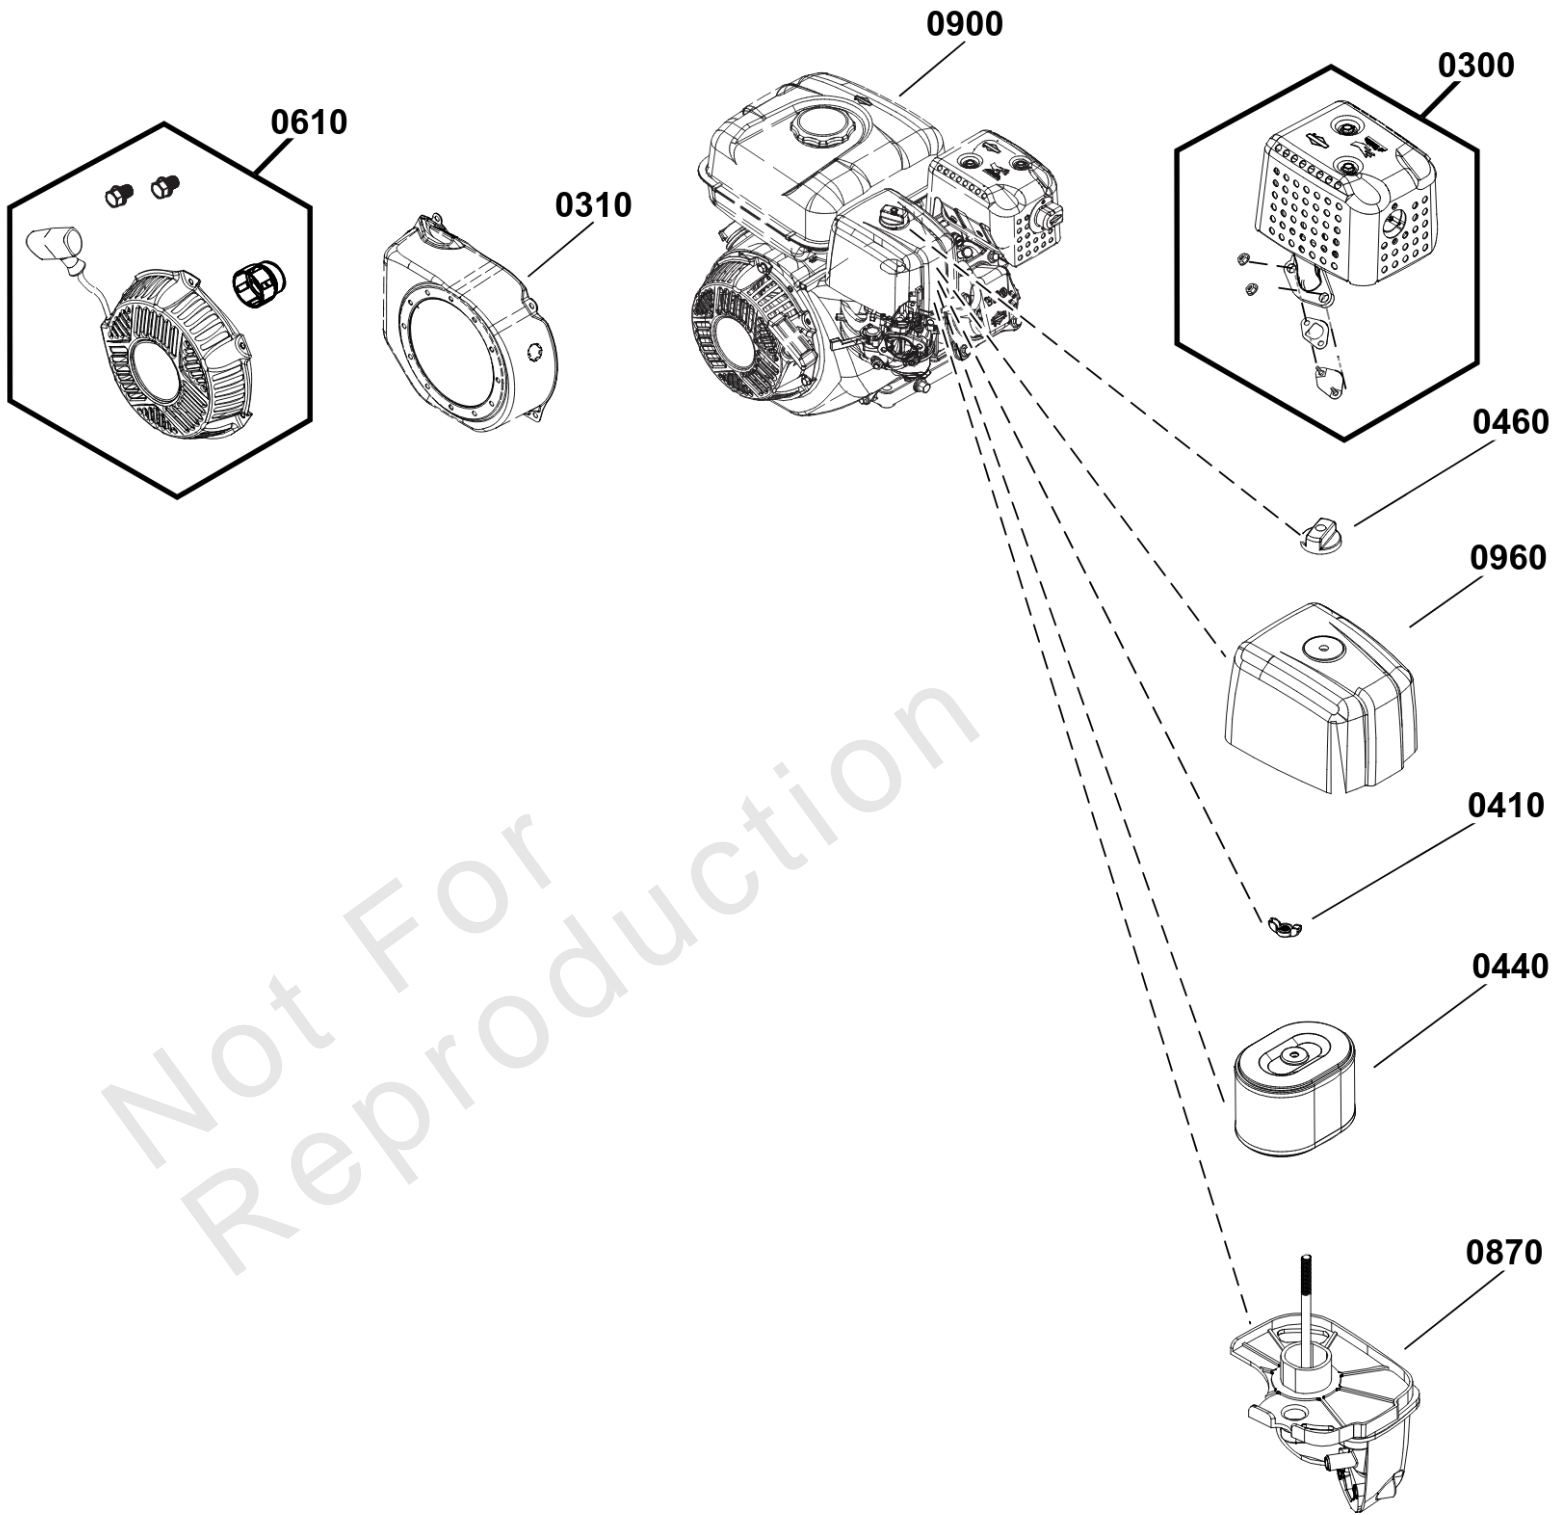

Engine Rewind Exhaust (80098013)

Note: Unless noted otherwise, use the standard torque specifications

Mfg. No: 020829-00