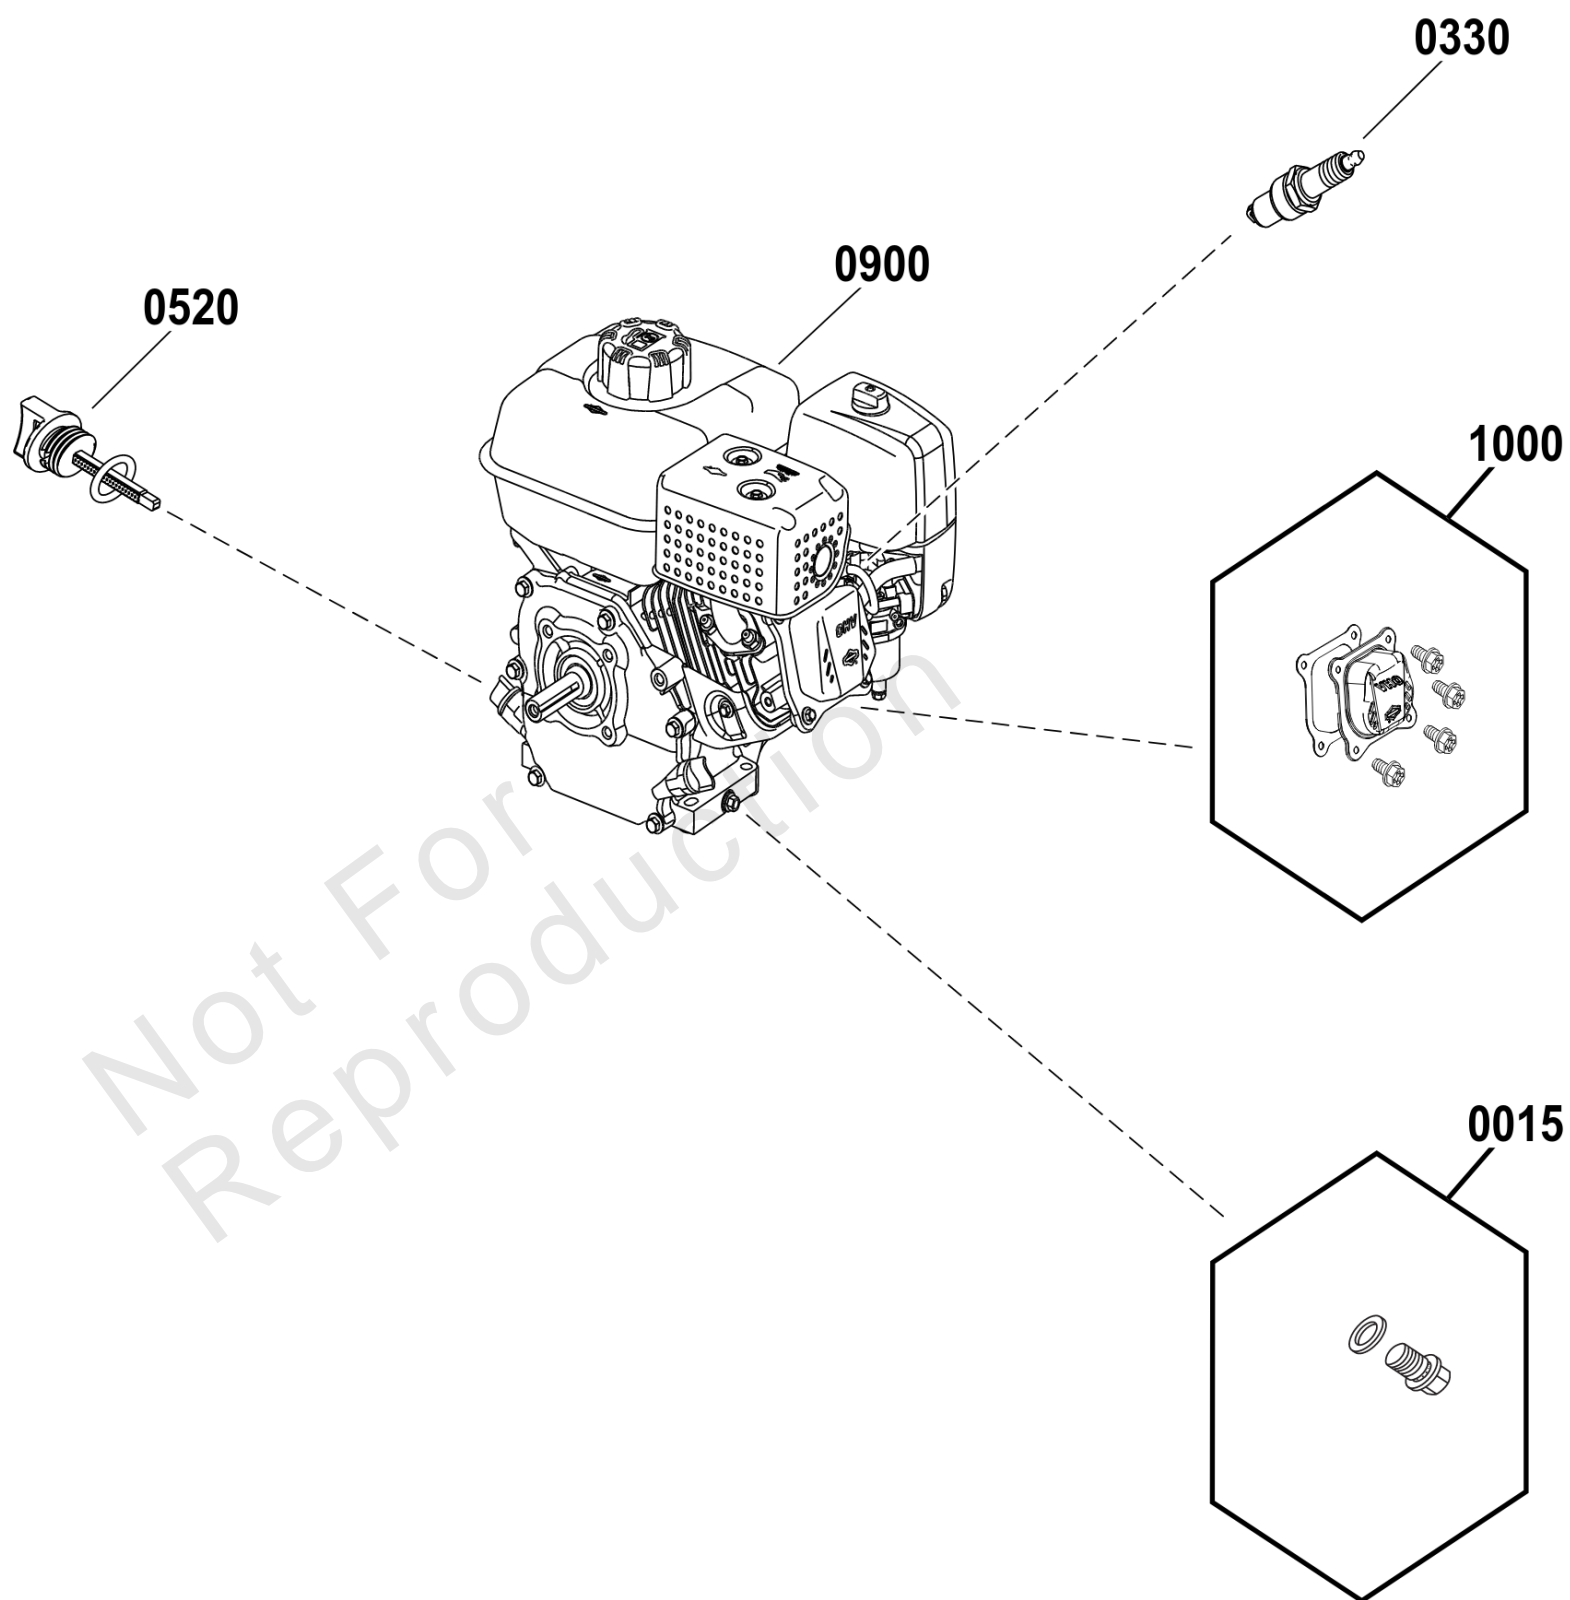

Parts Manual

Mfg. No: 020829-00
3,200 PSI Briggs & Stratton Powerflow +

Engine Carburetor Fuel Supply (80098013)

Note: Unless noted otherwise, use the standard torque specifications

Mfg. No: 020829-00

Engine Carburetor Fuel Supply (80098013)

REF NO	PART NO	QTY	DESCRIPTION
0050	84006542	1	KIT, Carburetor Gasket -(Contains Item 0163)
0120	84006543	1	CARBURETOR
0163	797282	1	GASKET, Air Cleaner
0180	84006544	1	KIT, FUEL HOSE
0209	797691	1	SPRING, Governor
0900	-----	1	ENGINE, 208CC, BLACK RECOIL -(Complete Engine Not Servicable)
0950	799324	1	CAP, Fuel Tank
0970	84006545	1	TANK, Fuel -(Contains Item 0180)

Not For Reproduction

Engine Ignition Lubrication (80098013)

Note: Unless noted otherwise, use the standard torque specifications

Mfg. No: 020829-00

Engine Ignition Lubrication (80098013)

REF NO	PART NO	QTY	DESCRIPTION
0015	797215	1	PLUG, Oil Drain -(Includes Washer)
0330	798615	1	PLUG, Spark
0520	84006548	1	DIPSTICK, Oil -(Includes O-ring)
0900	-----	1	ENGINE, 208CC, BLACK RECOIL -(Complete Engine Not Servicable)
1000	84006549	1	COVER, Rocker

Pump

Note: Unless noted otherwise, use the standard torque specifications

Mfg. No: 020829-00

Pump

REF NO	PART NO	QTY	DESCRIPTION
8	84007430	1	PUMP
--	7174403	1	PUMP SAVER -(Optional Accessory - Not Included)
--	7175127	1	PUMP OIL -(Optional Accessory - Not Included)