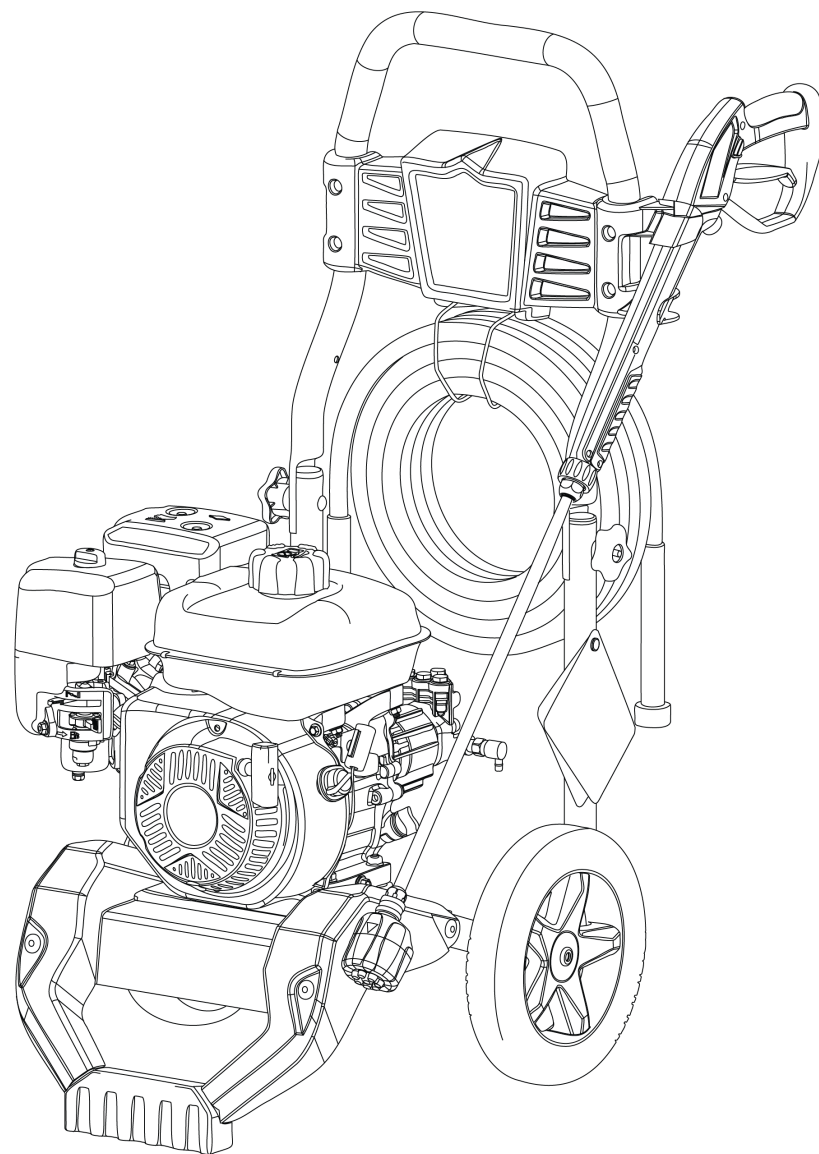

Parts Manual

Mfg. No: 020829-00
3,200 PSI Briggs & Stratton Powerflow +

Engine Carburetor Fuel Supply (80098013)

Note: Unless noted otherwise, use the standard torque specifications

Mfg. No: 020829-00

Engine Carburetor Fuel Supply (80098013)

REF NO	PART NO	QTY	DESCRIPTION
0050	84006542	1	KIT, Carburetor Gasket -(Contains Item 0163)
0120	84006543	1	CARBURETOR
0163	797282	1	GASKET, Air Cleaner
0180	84006544	1	KIT, FUEL HOSE
0209	797691	1	SPRING, Governor
0900	-----	1	ENGINE, 208CC, BLACK RECOIL -(Complete Engine Not Servicable)
0950	799324	1	CAP, Fuel Tank
0970	84006545	1	TANK, Fuel -(Contains Item 0180)

Not For Reproduction

Engine Ignition Lubrication (80098013)

Note: Unless noted otherwise, use the standard torque specifications

Mfg. No: 020829-00

Engine Ignition Lubrication (80098013)

REF NO	PART NO	QTY	DESCRIPTION
0015	797215	1	PLUG, Oil Drain -(Includes Washer)
0330	798615	1	PLUG, Spark
0520	84006548	1	DIPSTICK, Oil -(Includes O-ring)
0900	-----	1	ENGINE, 208CC, BLACK RECOIL -(Complete Engine Not Servicable)
1000	84006549	1	COVER, Rocker