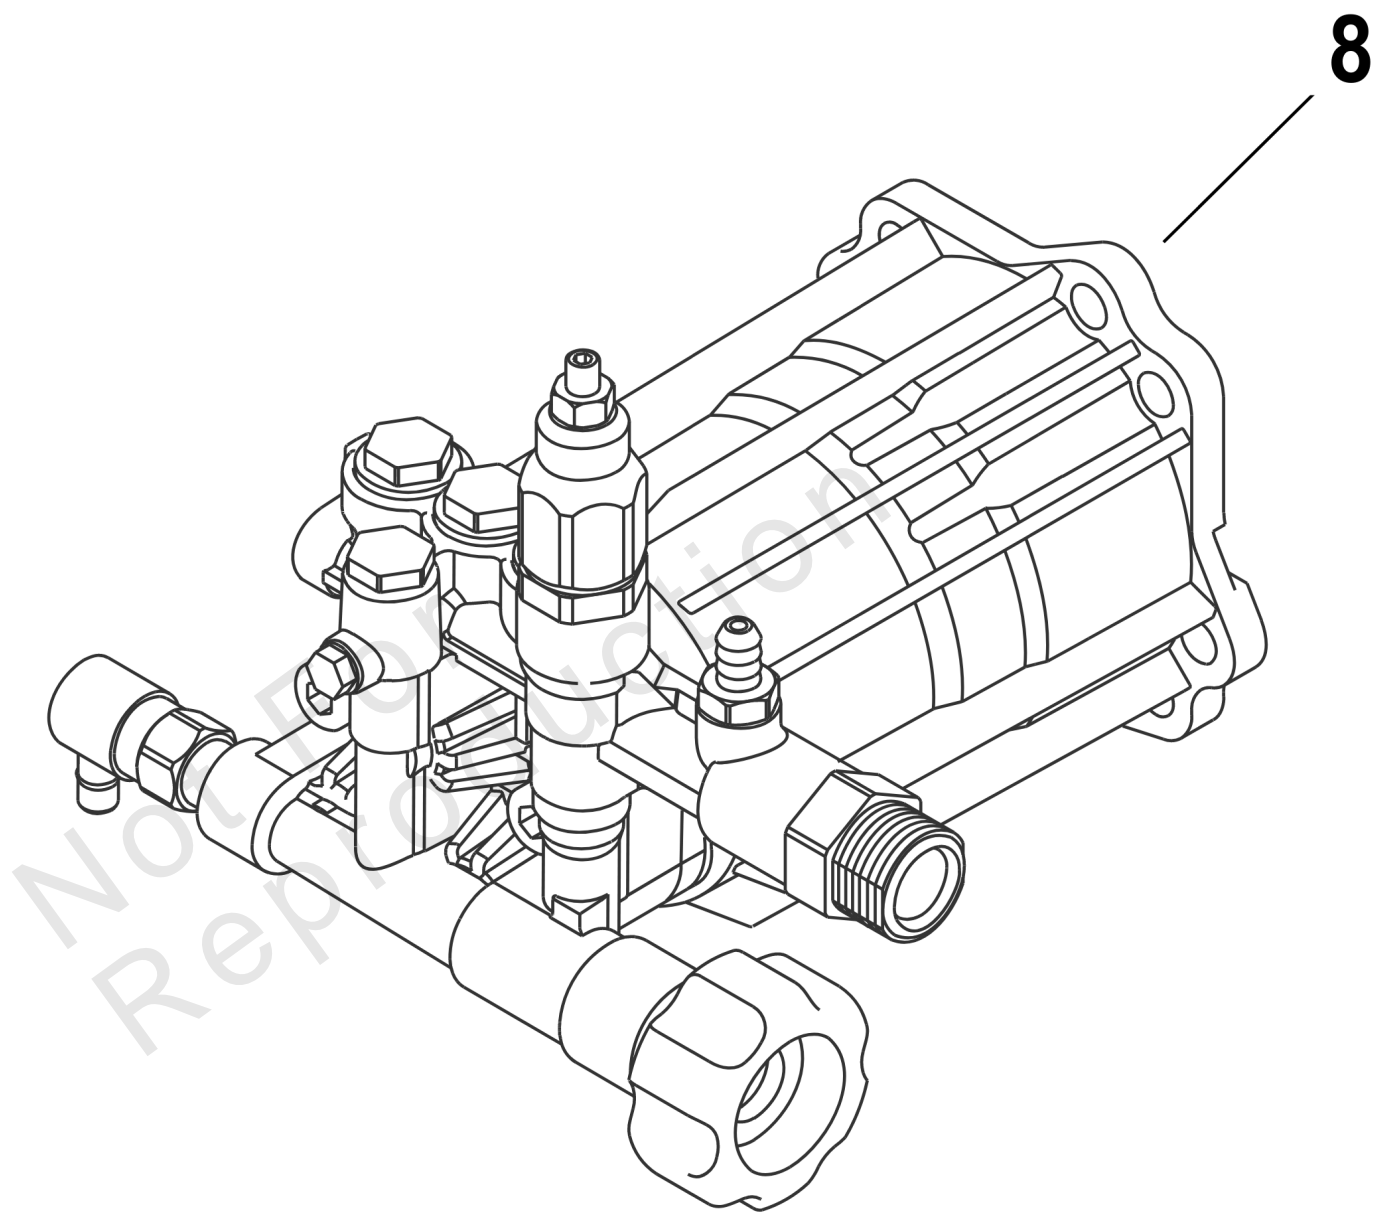

Main Unit (80104371)

REF NO	PART NO	QTY	DESCRIPTION
1	84007076	1	BASE
2	84007432	1	HANDLE
3	189332GS	2	PLUG, Hole
4	705851	1	DECAL-Warning Spark
5	84007435	1	BILLBOARD
6	B1797GS	4	CLIP
7	84007430	1	PUMP
8	706617	1	KIT, Hardware, Pump Mounting
9	84006499	1	WIREFORM
10	84007436	1	NOZZLE-MULTI TIP
11	705076	1	HOSE-CHEMICAL (cut to fit)
12	84002531	1	KIT-TAG, WARNING
13	84002541	1	KIT-TAG, WARNING, FRNCH
14	706595	1	EXTENSION, QC
15	84007437	1	SHROUD
16	195964GS	4	CLIP
17	84004415	1	GUN
18	100005	1	OIL-4 CYCLE 30W 18OZ.
19	23139GS	1	KEY
20	315543GS	1	PUSHNUT
21	84006751	1	AXLE
22	22304GS	2	Washer, Flat 1/2
23	84006505	1	KIT-MOUNT, VIBRATION
24	84001720	1	KIT-HANDLE
25	84006367	2	KIT-WHEEL
26	84006758	1	HOSE
27	705001	1	KIT-O-RING MAINTENANCE
900	-----	1	ENGINE, 208CC, BLACK RECOIL -(Not Serviced as a Complete Assembly. Refer to 80098013 Component Groups)
--	6039		PUMP SAVER -(Optional Accessory - Not Included)
--	6059		PERFECT MIX MULTI-PURPOSE WASH -(Optional Accessory - Not Included)
--	6160		Project Pro® PerfectMix Concrete, Brick, And Tile Cleaner -(Optional Accessory - Not Included)

Pump

Note: Unless noted otherwise, use the standard torque specifications

Mfg. No: 020829-00