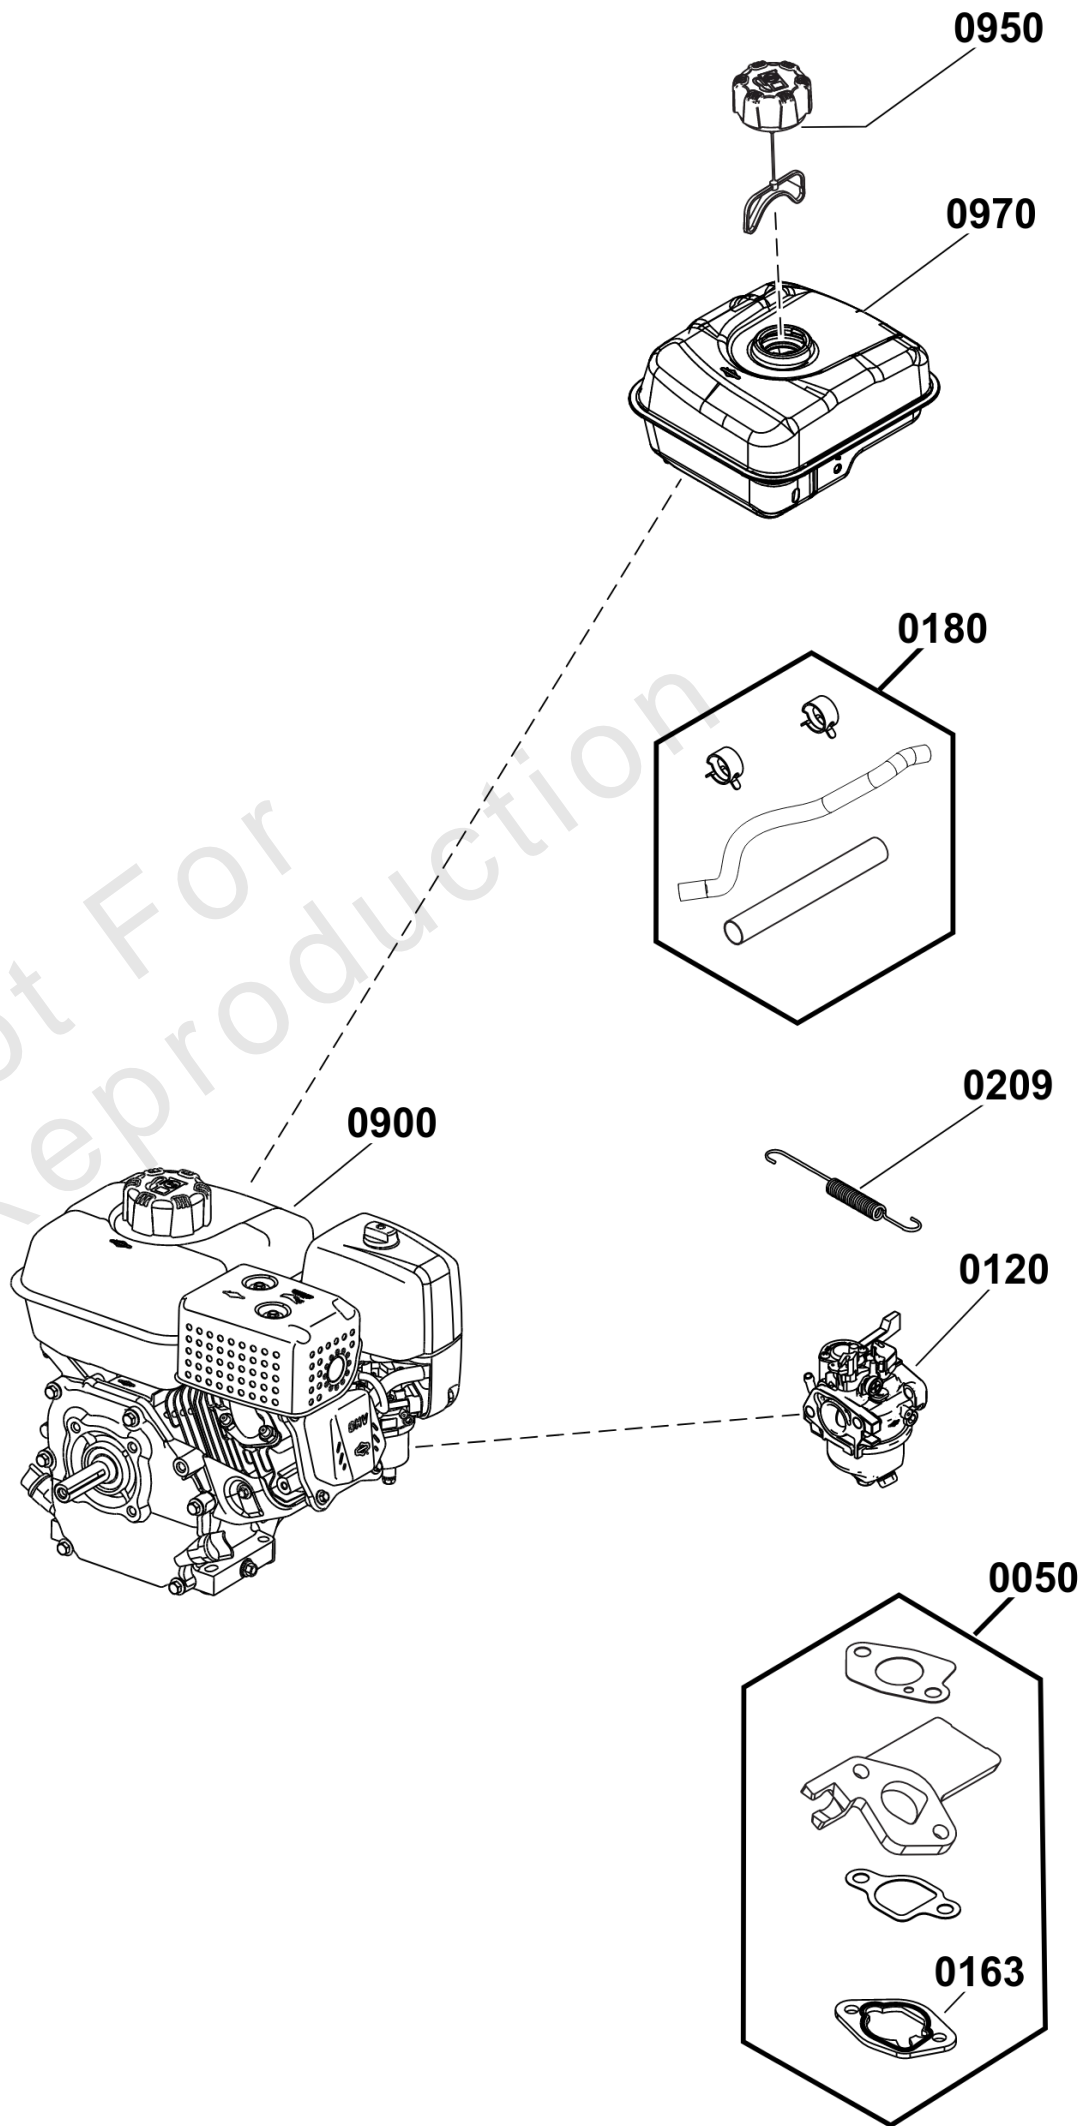

Parts Manual

Mfg. No: 020829-00
3,200 PSI Briggs & Stratton Powerflow +

Engine Carburetor Fuel Supply (80098013)

Note: Unless noted otherwise, use the standard torque specifications

Mfg. No: 020829-00

Engine Carburetor Fuel Supply (80098013)

REF NO	PART NO	QTY	DESCRIPTION
0050	84006542	1	KIT, Carburetor Gasket -(Contains Item 0163)
0120	84006543	1	CARBURETOR
0163	797282	1	GASKET, Air Cleaner
0180	84006544	1	KIT, FUEL HOSE
0209	797691	1	SPRING, Governor
0900	-----	1	ENGINE, 208CC, BLACK RECOIL -(Complete Engine Not Servicable)
0950	799324	1	CAP, Fuel Tank
0970	84006545	1	TANK, Fuel -(Contains Item 0180)

Not For Reproduction

Engine Ignition Lubrication (80098013)

Note: Unless noted otherwise, use the standard torque specifications

Mfg. No: 020829-00

Engine Ignition Lubrication (80098013)

REF NO	PART NO	QTY	DESCRIPTION
0015	797215	1	PLUG, Oil Drain -(Includes Washer)
0330	798615	1	PLUG, Spark
0520	84006548	1	DIPSTICK, Oil -(Includes O-ring)
0900	-----	1	ENGINE, 208CC, BLACK RECOIL -(Complete Engine Not Servicable)
1000	84006549	1	COVER, Rocker

Pump

Note: Unless noted otherwise, use the standard torque specifications

Mfg. No: 020829-00

Pump

REF NO	PART NO	QTY	DESCRIPTION
8	84007430	1	PUMP
--	7174403	1	PUMP SAVER -(Optional Accessory - Not Included)
--	7175127	1	PUMP OIL -(Optional Accessory - Not Included)