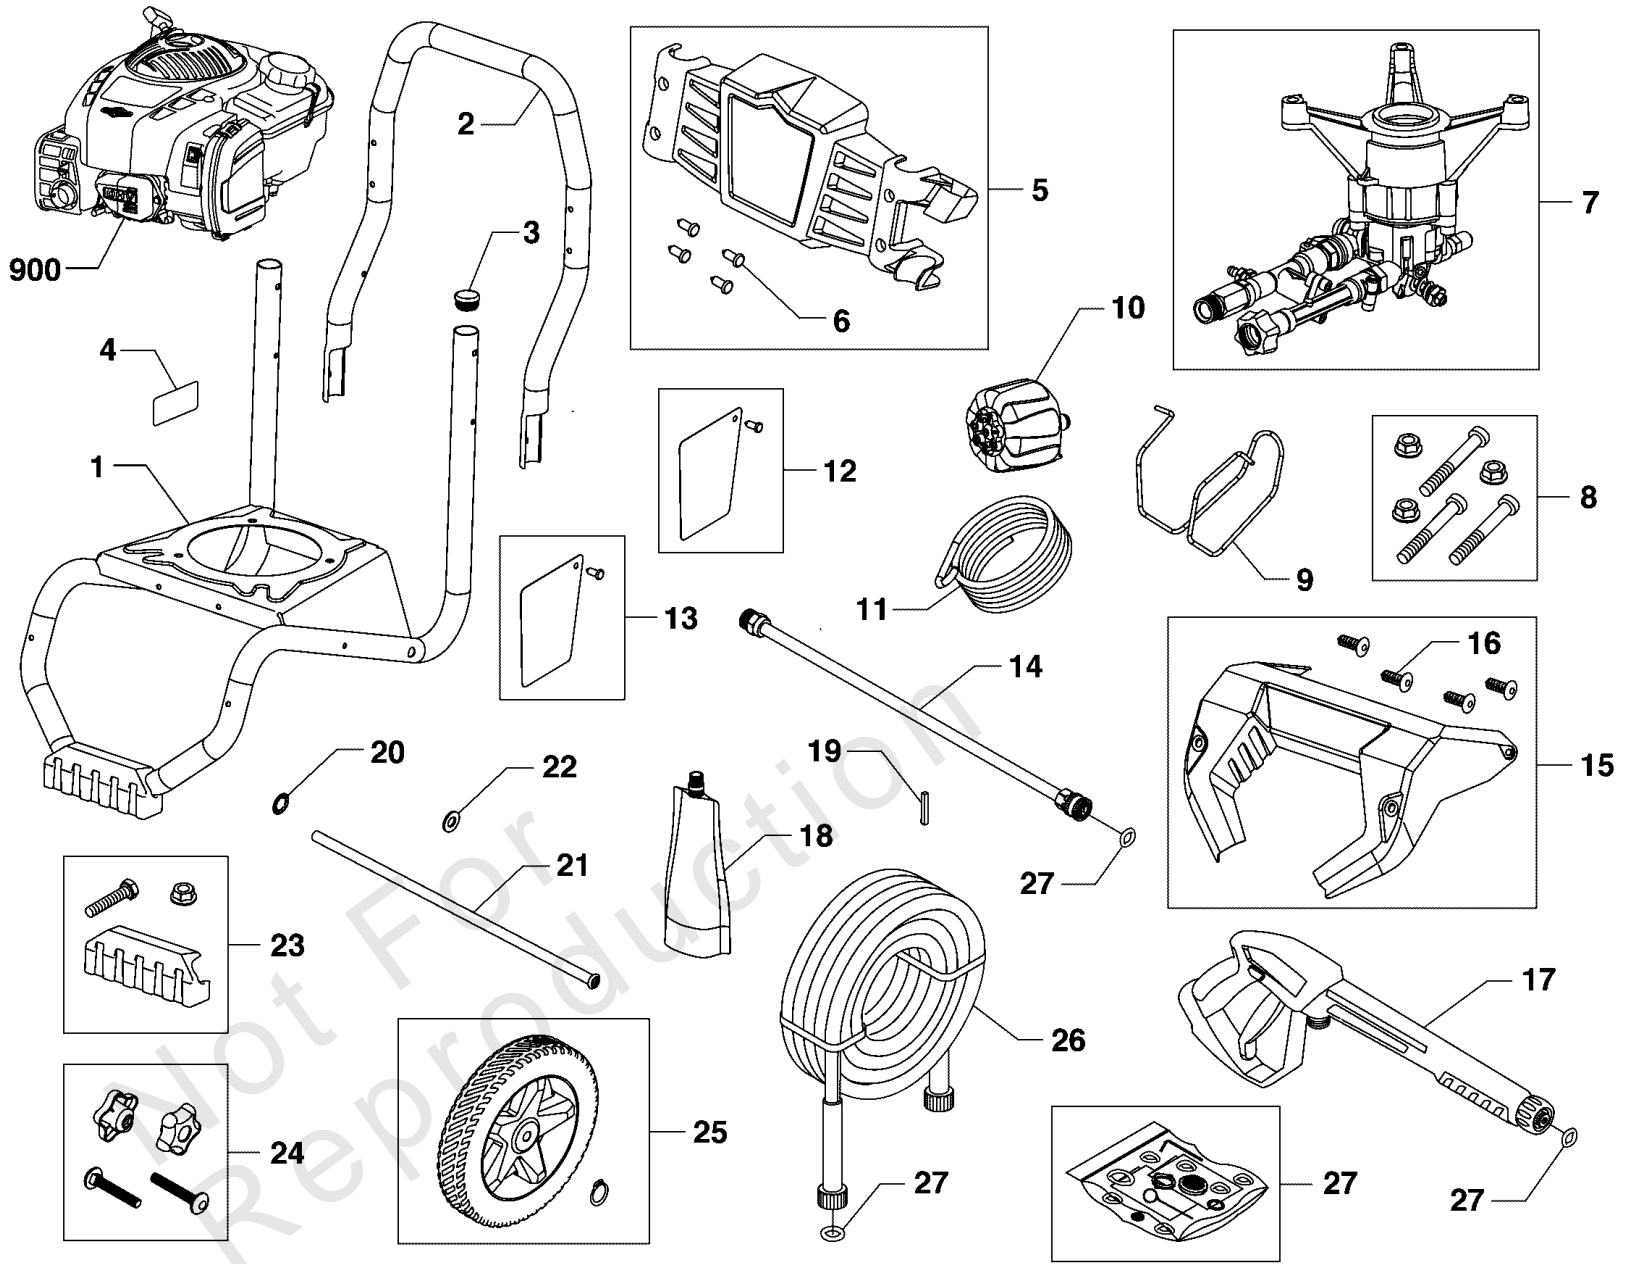

Main Unit (80104371)

Note: Unless noted otherwise, use the standard torque specifications

Mfg. No: 020829-00

Main Unit (80104371)

REF NO	PART NO	QTY	DESCRIPTION
1	84007076	1	BASE
2	84007432	1	HANDLE
3	189332GS	2	PLUG, Hole
4	705851	1	DECAL-Warning Spark
5	84007435	1	BILLBOARD
6	B1797GS	4	CLIP
7	84007430	1	PUMP
8	706617	1	KIT, Hardware, Pump Mounting
9	84006499	1	WIREFORM
10	84007436	1	NOZZLE-MULTI TIP
11	705076	1	HOSE-CHEMICAL (cut to fit)
12	84002531	1	KIT-TAG, WARNING
13	84002541	1	KIT-TAG, WARNING, FRNCH
14	706595	1	EXTENSION, QC
15	84007437	1	SHROUD
16	195964GS	4	CLIP
17	84004415	1	GUN
18	100005	1	OIL-4 CYCLE 30W 18OZ.
19	23139GS	1	KEY
20	315543GS	1	PUSHNUT
21	84006751	1	AXLE
22	22304GS	2	Washer, Flat 1/2
23	84006505	1	KIT-MOUNT, VIBRATION
24	84001720	1	KIT-HANDLE
25	84006367	2	KIT-WHEEL
26	84006758	1	HOSE
27	705001	1	KIT-O-RING MAINTENANCE
900	-----	1	ENGINE, 208CC, BLACK RECOIL -(Not Serviced as a Complete Assembly. Refer to 80098013 Component Groups)
--	6039		PUMP SAVER -(Optional Accessory - Not Included)
--	6059		PERFECT MIX MULTI-PURPOSE WASH -(Optional Accessory - Not Included)
--	6160		Project Pro® PerfectMix Concrete, Brick, And Tile Cleaner -(Optional Accessory - Not Included)