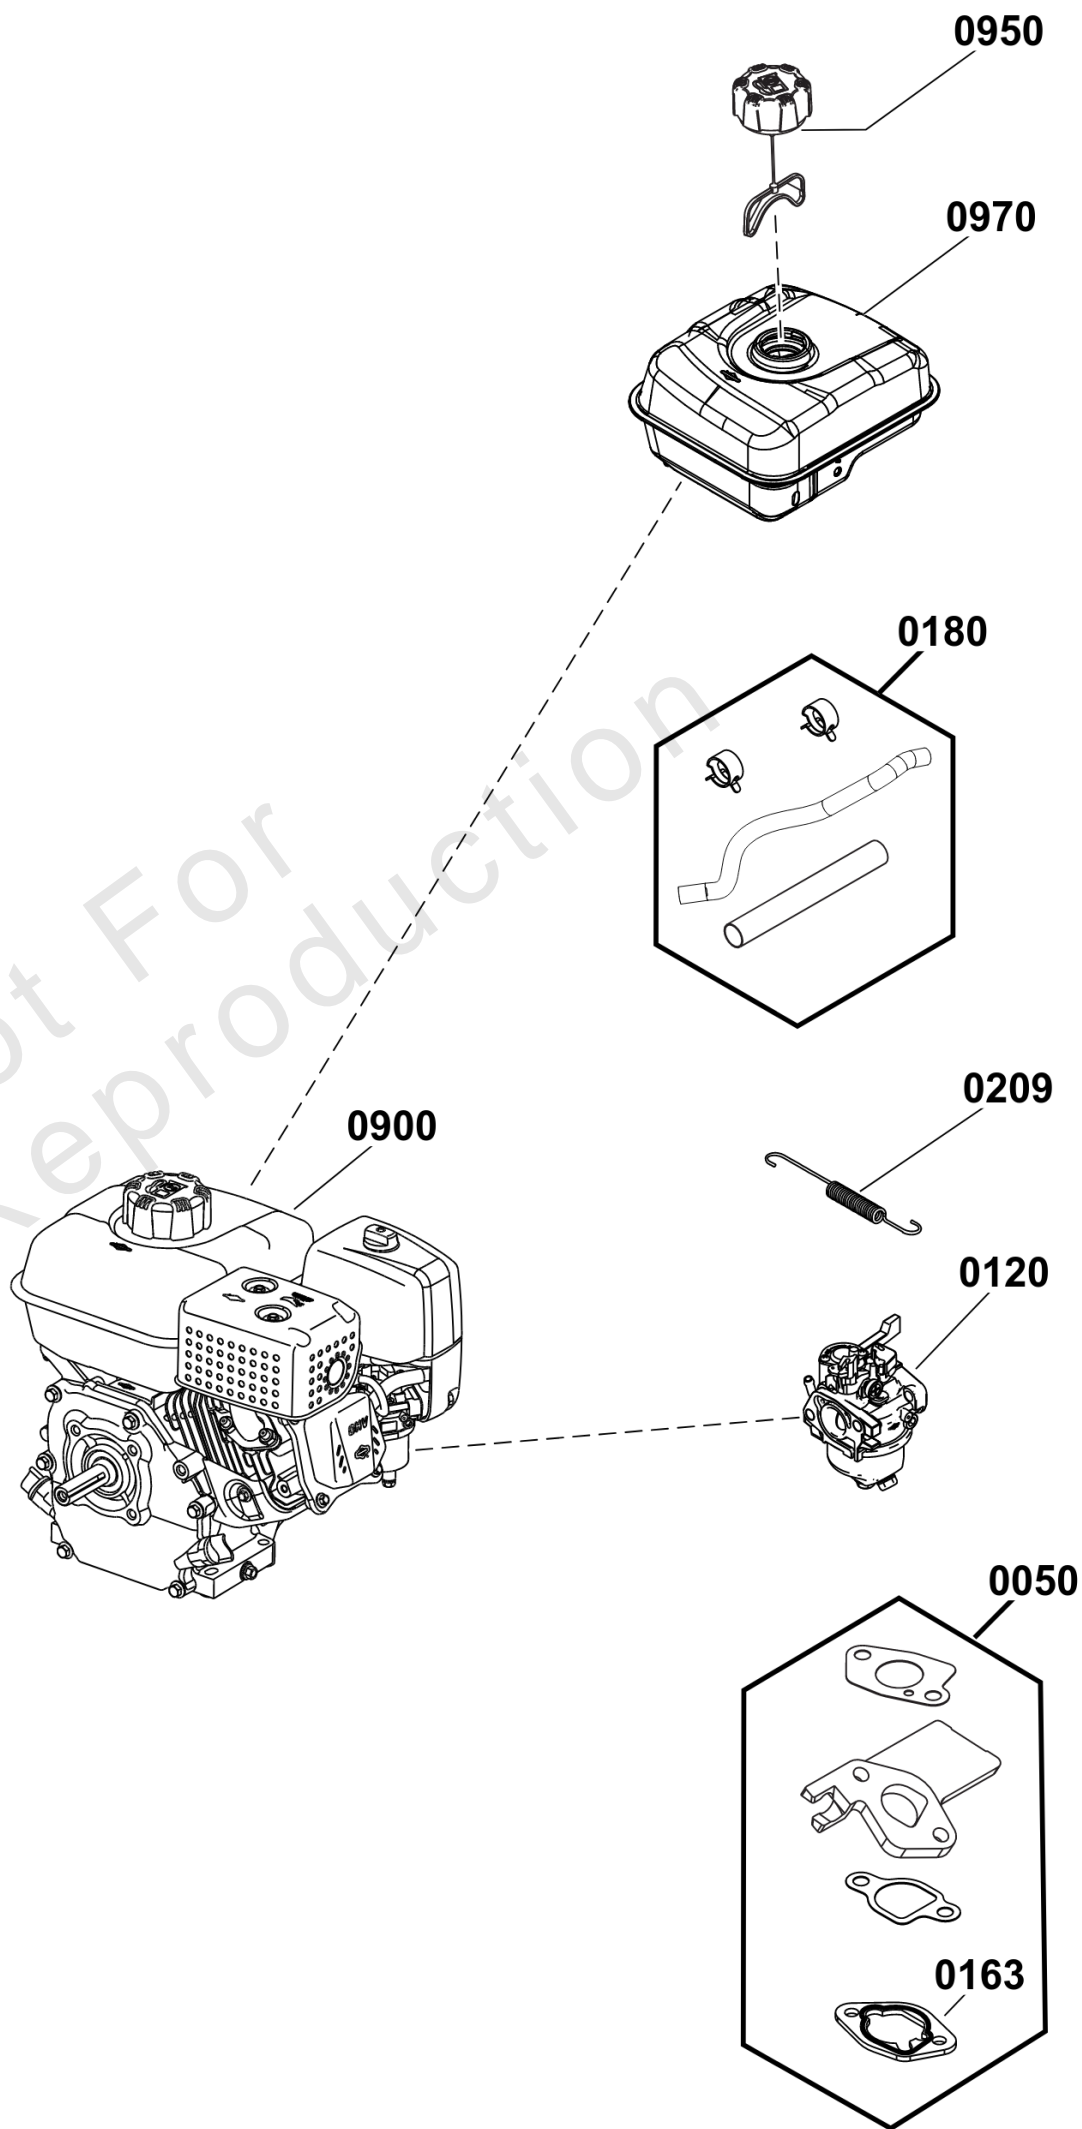

Parts Manual

Mfg. No: 020828-00
2,800 PSI Briggs & Stratton Powerflow +

Engine Carburetor Fuel Supply (80098013)

Note: Unless noted otherwise, use the standard torque specifications

Mfg. No: 020828-00

Engine Carburetor Fuel Supply (80098013)

REF NO	PART NO	QTY	DESCRIPTION
0050	84006542	1	KIT, Carburetor Gasket -(Contains Item 0163)
0120	84006543	1	CARBURETOR
0163	797282	1	GASKET, Air Cleaner
0180	84006544	1	KIT, FUEL HOSE
0209	797691	1	SPRING, Governor
0900	-----	1	ENGINE, 208CC, BLACK RECOIL -(Complete Engine Not Servicable)
0950	799324	1	CAP, Fuel Tank
0970	84006545	1	TANK, Fuel -(Contains Item 0180)

Not For Reproduction

Engine Ignition Lubrication (80098013)

Note: Unless noted otherwise, use the standard torque specifications

Mfg. No: 020828-00

Engine Ignition Lubrication (80098013)

REF NO	PART NO	QTY	DESCRIPTION
0015	797215	1	PLUG, Oil Drain -(Includes Washer)
0330	798615	1	PLUG, Spark
0520	84006548	1	DIPSTICK, Oil -(Includes O-ring)
0900	-----	1	ENGINE, 208CC, BLACK RECOIL -(Complete Engine Not Servicable)
1000	84006549	1	COVER, Rocker

Pump

Note: Unless noted otherwise, use the standard torque specifications

Mfg. No: 020828-00

Pump

REF NO	PART NO	QTY	DESCRIPTION
8	84007429	1	PUMP
--	7174403	1	PUMP SAVER -(Optional Accessory - Not Included)
--	7175127	1	PUMP OIL -(Optional Accessory - Not Included)