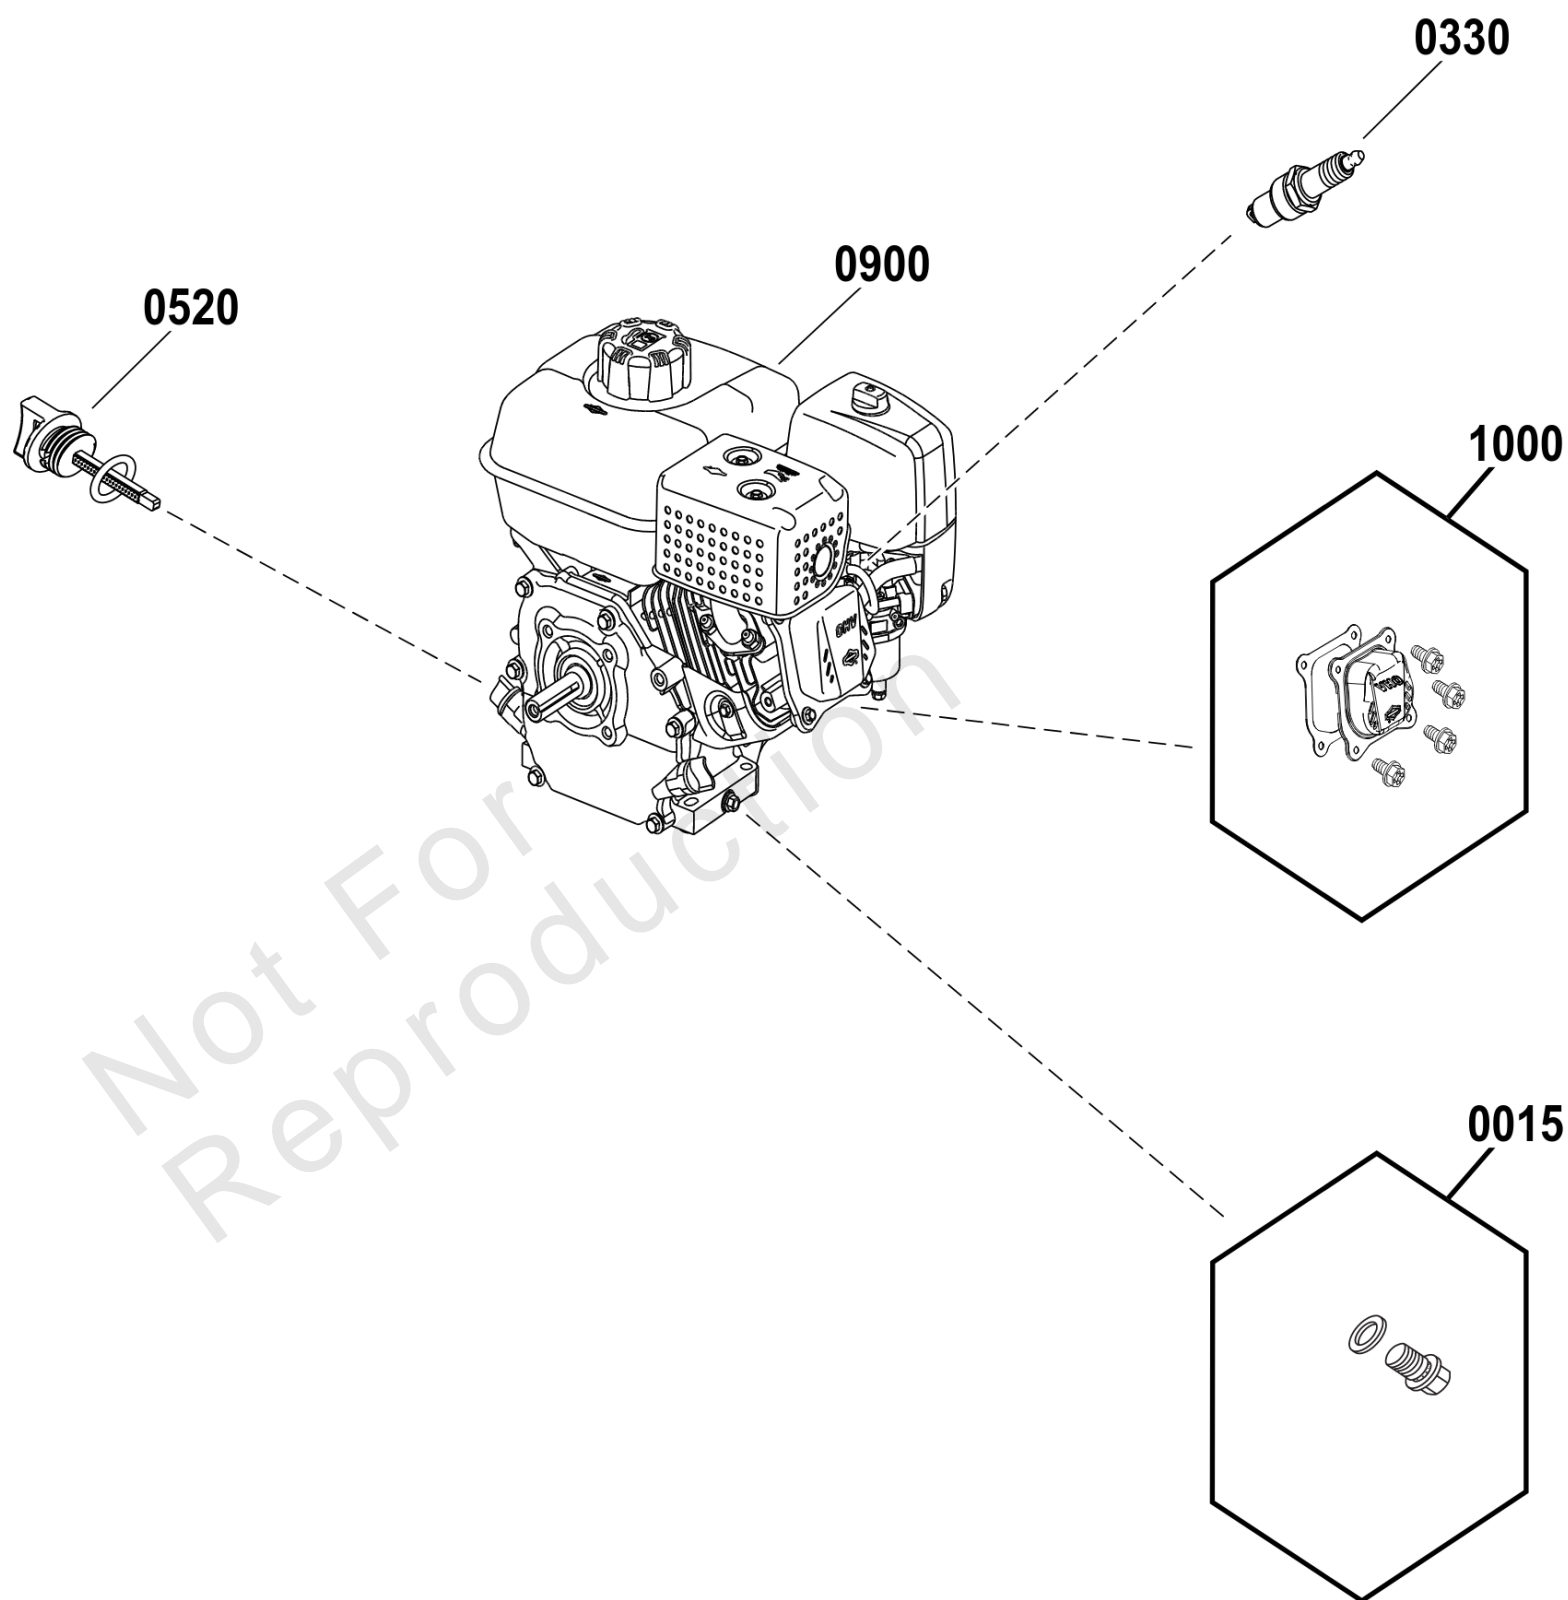

Parts Manual

Mfg. No: 020828-00
2,800 PSI Briggs & Stratton Powerflow +

Engine Carburetor Fuel Supply (80098013)

Note: Unless noted otherwise, use the standard torque specifications

Mfg. No: 020828-00

Engine Carburetor Fuel Supply (80098013)

REF NO	PART NO	QTY	DESCRIPTION
0050	84006542	1	KIT, Carburetor Gasket -(Contains Item 0163)
0120	84006543	1	CARBURETOR
0163	797282	1	GASKET, Air Cleaner
0180	84006544	1	KIT, FUEL HOSE
0209	797691	1	SPRING, Governor
0900	-----	1	ENGINE, 208CC, BLACK RECOIL -(Complete Engine Not Servicable)
0950	799324	1	CAP, Fuel Tank
0970	84006545	1	TANK, Fuel -(Contains Item 0180)

Not For Reproduction

Engine Ignition Lubrication (80098013)

Note: Unless noted otherwise, use the standard torque specifications

Mfg. No: 020828-00

Engine Ignition Lubrication (80098013)

REF NO	PART NO	QTY	DESCRIPTION
0015	797215	1	PLUG, Oil Drain -(Includes Washer)
0330	798615	1	PLUG, Spark
0520	84006548	1	DIPSTICK, Oil -(Includes O-ring)
0900	-----	1	ENGINE, 208CC, BLACK RECOIL -(Complete Engine Not Servicable)
1000	84006549	1	COVER, Rocker

Pump

Note: Unless noted otherwise, use the standard torque specifications

Mfg. No: 020828-00

Pump

REF NO	PART NO	QTY	DESCRIPTION
8	84007429	1	PUMP
--	7174403	1	PUMP SAVER -(Optional Accessory - Not Included)
--	7175127	1	PUMP OIL -(Optional Accessory - Not Included)