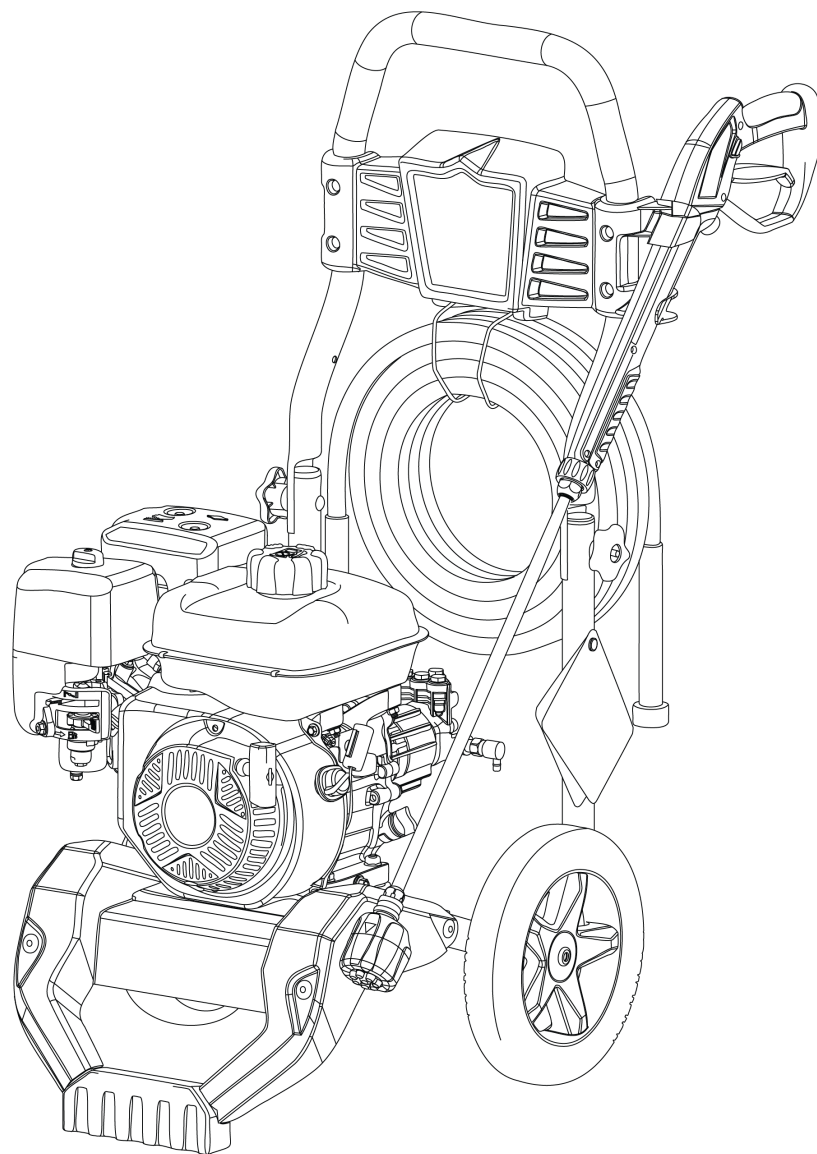

Parts Manual

Mfg. No: 020828-00
2,800 PSI Briggs & Stratton Powerflow +

Engine Carburetor Fuel Supply (80098013)

Note: Unless noted otherwise, use the standard torque specifications

Mfg. No: 020828-00

Engine Carburetor Fuel Supply (80098013)

REF NO	PART NO	QTY	DESCRIPTION
0050	84006542	1	KIT, Carburetor Gasket -(Contains Item 0163)
0120	84006543	1	CARBURETOR
0163	797282	1	GASKET, Air Cleaner
0180	84006544	1	KIT, FUEL HOSE
0209	797691	1	SPRING, Governor
0900	-----	1	ENGINE, 208CC, BLACK RECOIL -(Complete Engine Not Servicable)
0950	799324	1	CAP, Fuel Tank
0970	84006545	1	TANK, Fuel -(Contains Item 0180)