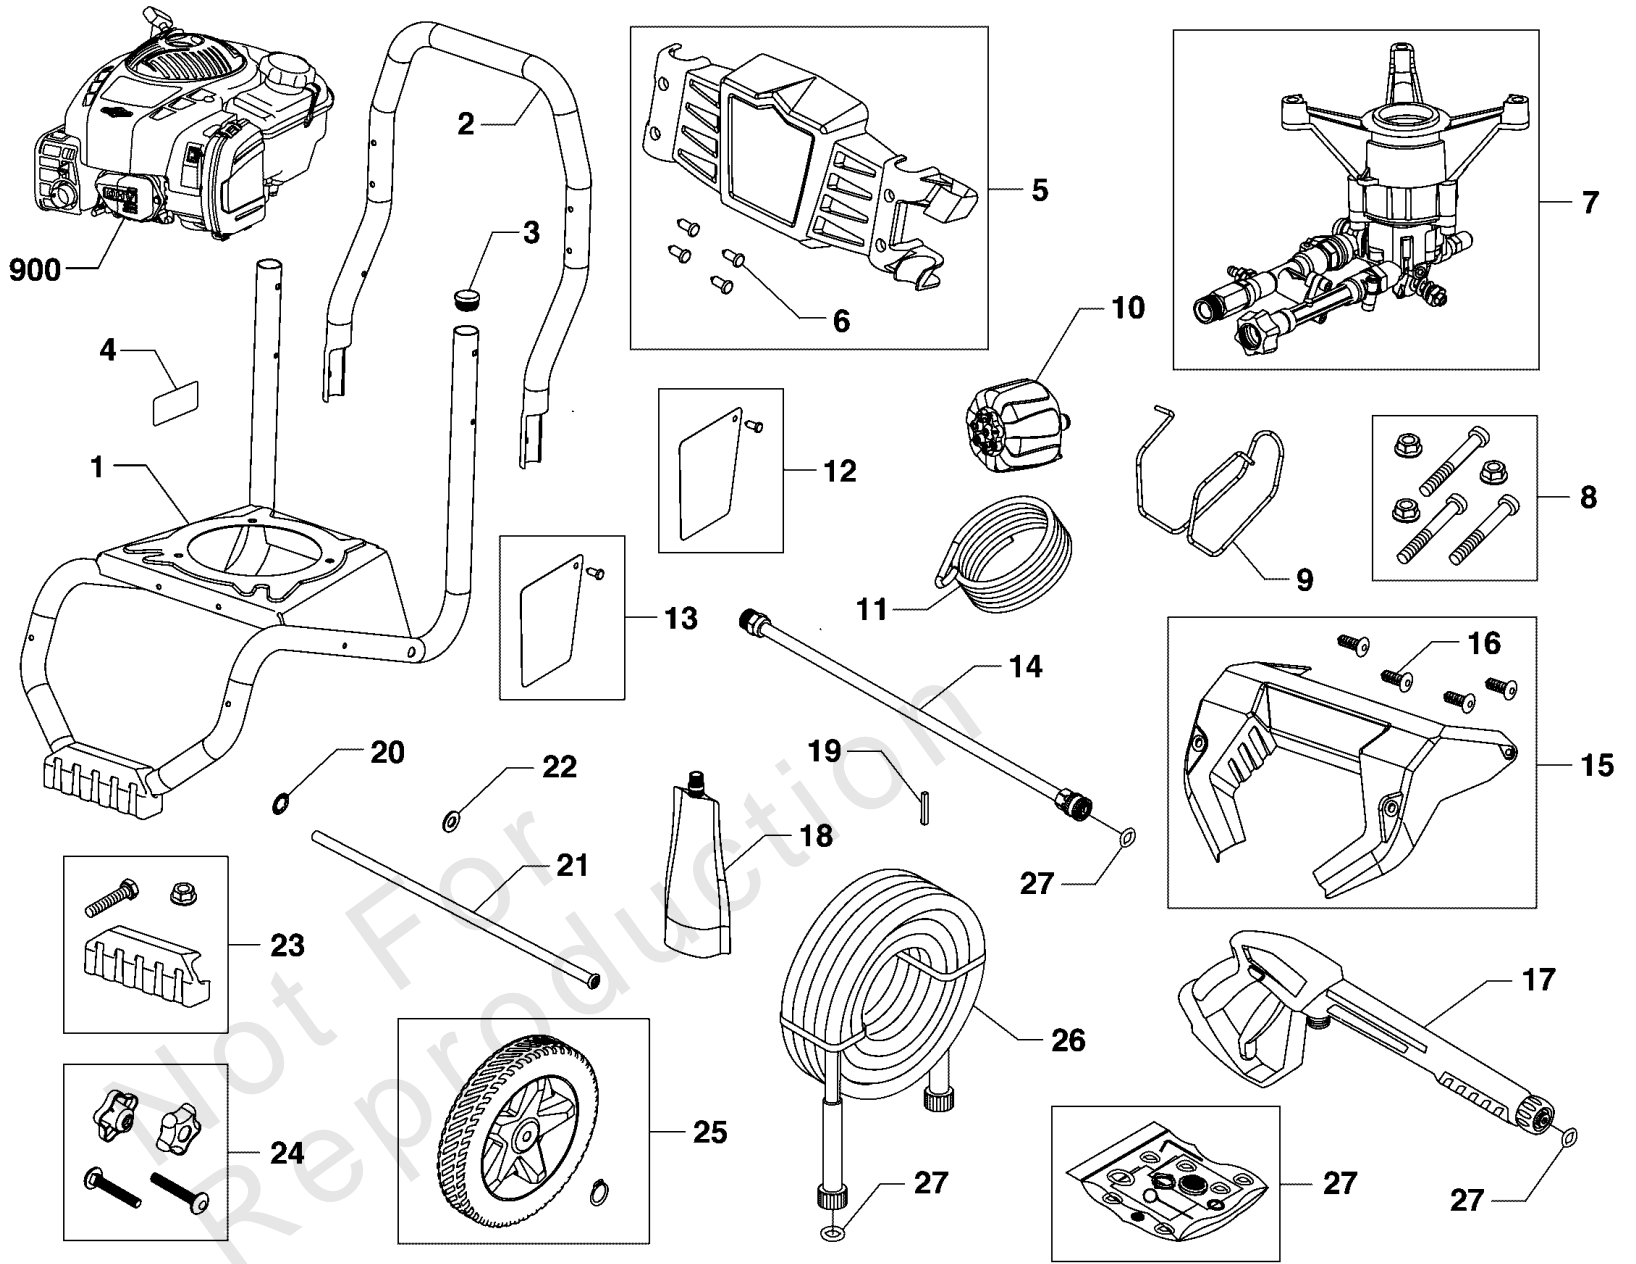

Main Unit (80104233)

Note: Unless noted otherwise, use the standard torque specifications

Mfg. No: 020828-00

Main Unit (80104233)

REF NO	PART NO	QTY	DESCRIPTION
1	84007076	1	BASE
2	84007432	1	HANDLE
3	189332GS	2	PLUG, Hole
4	705851	1	DECAL-Warning Spark
5	84007433	1	BILLBOARD
6	B1797GS	4	CLIP
7	84007429	1	PUMP
8	706617	1	KIT, Hardware, Pump Mounting
9	84006499		WIREFORM
10	84005086	1	NOZZLE-MULTI TIP
11	705076	1	HOSE-CHEMICAL (cut to fit)
12	84002531	1	KIT-TAG, WARNING
13	84002541	1	KIT-TAG, WARNING, FRNCH
14	706595	1	EXTENSION, QC
15	84007437	1	SHROUD
16	195964GS	4	CLIP
17	84004415	1	GUN
18	100005	1	OIL-4 CYCLE 30W 18OZ.
19	23139GS	1	KEY
20	315543GS	1	PUSHNUT
21	84006751	1	AXLE
22	22304GS	2	Washer, Flat 1/2
23	84006505	1	KIT-MOUNT, VIBRATION
24	84001720	1	KIT-HANDLE
25	84006367	2	KIT-WHEEL
26	84006842	1	HOSE
27	705001	1	KIT-O-RING MAINTENANCE
900	-----	1	ENGINE, 208CC, BLACK RECOIL -(Not Serviced as a Complete Assembly. Refer to 80098013 Component Groups)
--	6039		PUMP SAVER -(Optional Accessory - Not Included)
--	6059		PERFECT MIX MULTI-PURPOSE WASH -(Optional Accessory - Not Included)
--	6160		Project Pro® PerfectMix Concrete, Brick, And Tile Cleaner -(Optional Accessory - Not Included)