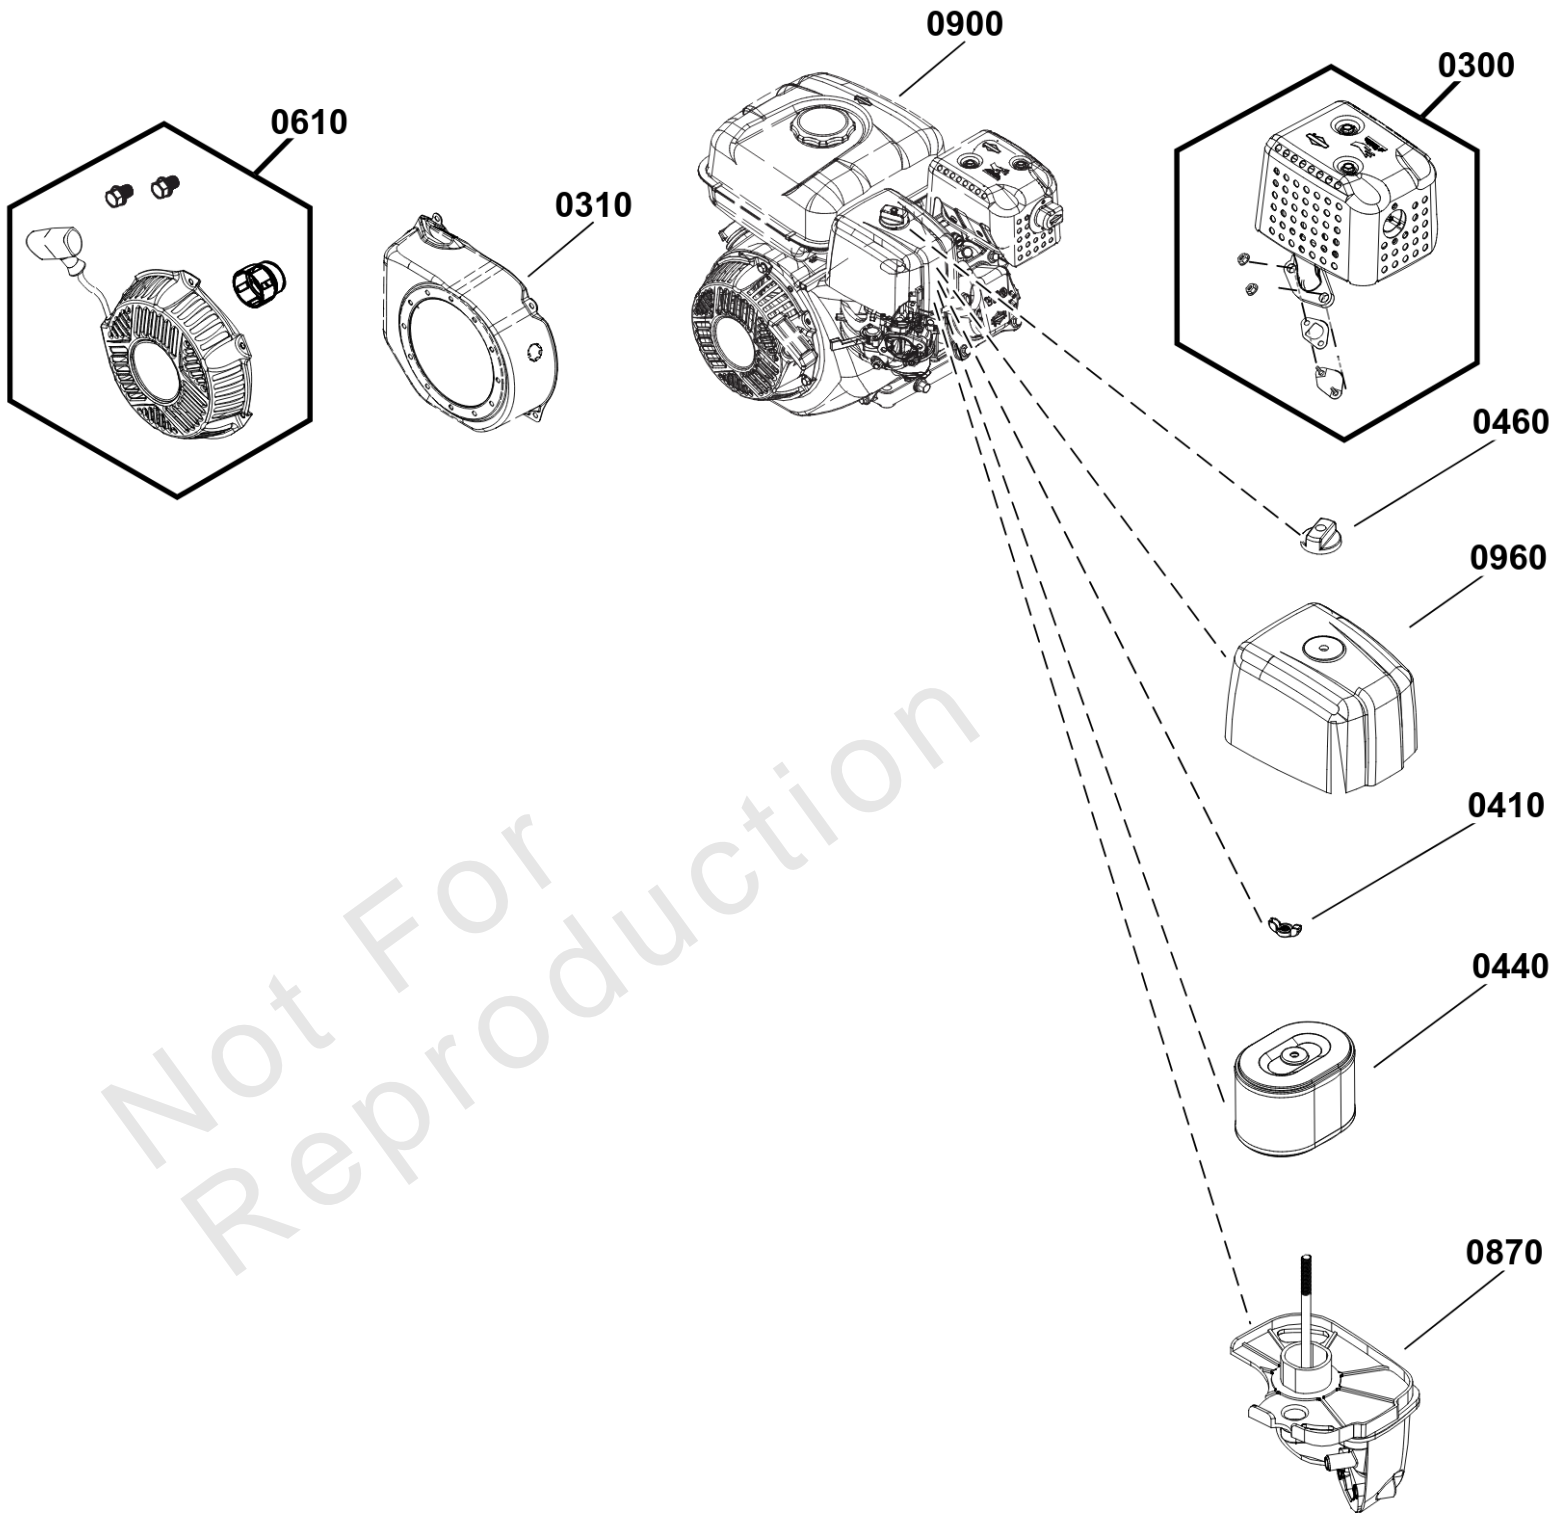

Engine Rewind Exhaust (80098013)

Note: Unless noted otherwise, use the standard torque specifications

Mfg. No: 020828-00