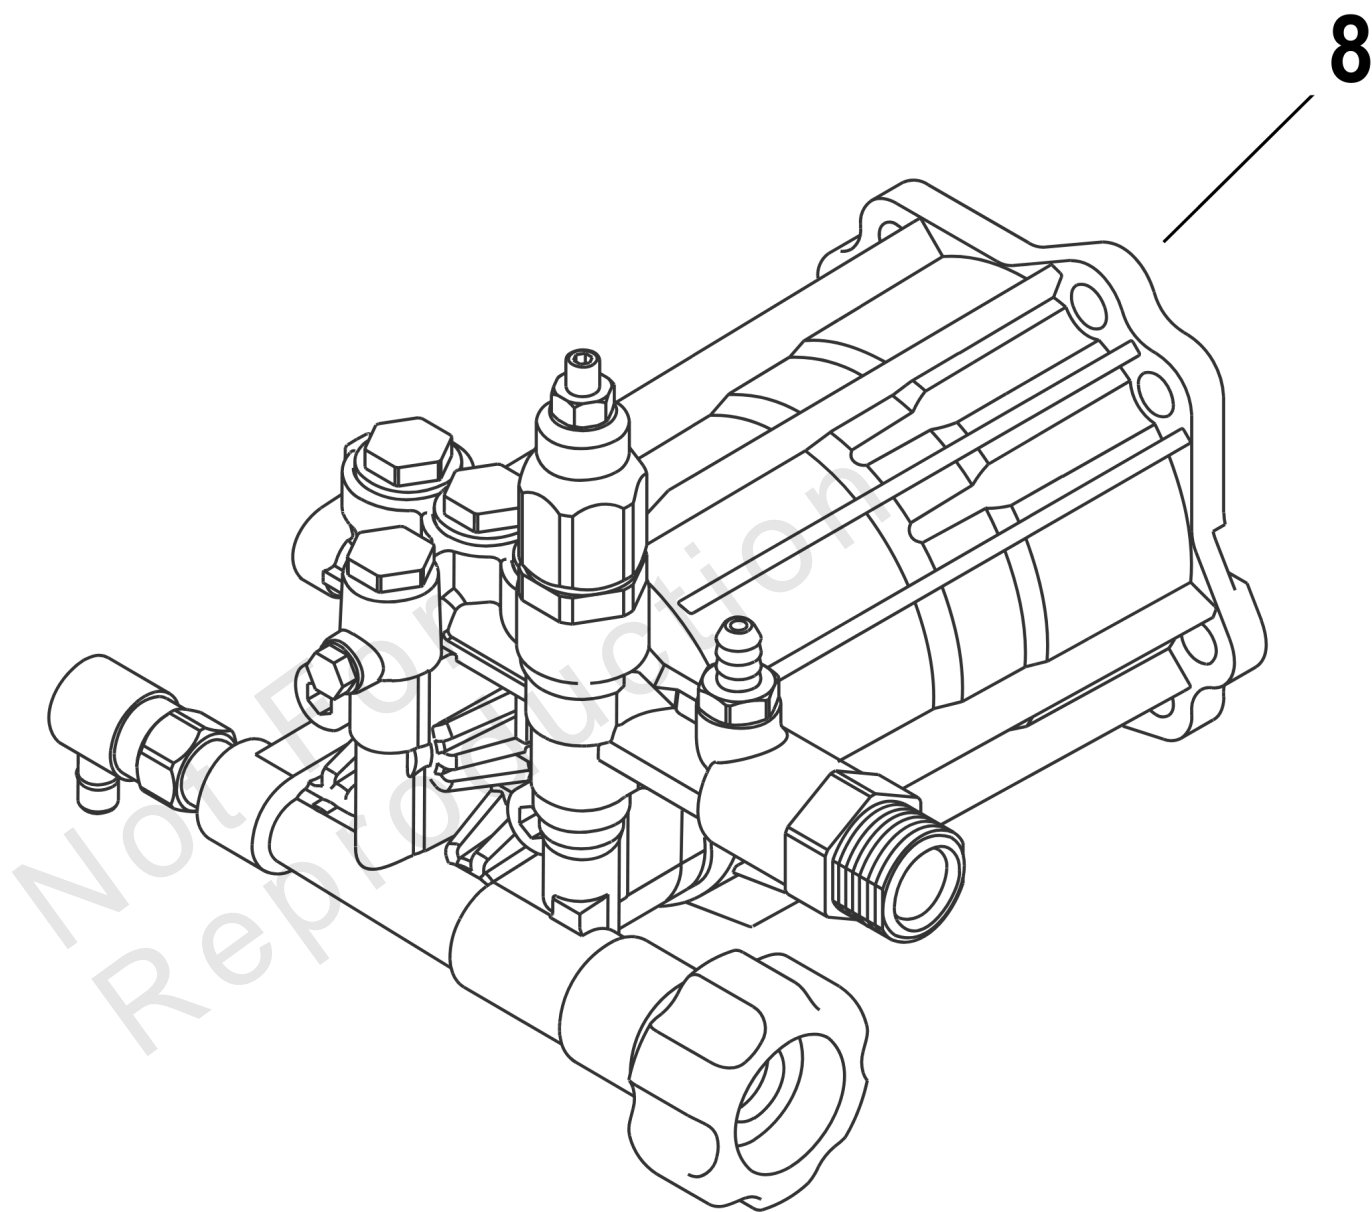

Main Unit (80104233)

REF NO	PART NO	QTY	DESCRIPTION
1	84007076	1	BASE
2	84007432	1	HANDLE
3	189332GS	2	PLUG, Hole
4	705851	1	DECAL-Warning Spark
5	84007433	1	BILLBOARD
6	B1797GS	4	CLIP
7	84007429	1	PUMP
8	706617	1	KIT, Hardware, Pump Mounting
9	84006499		WIREFORM
10	84005086	1	NOZZLE-MULTI TIP
11	705076	1	HOSE-CHEMICAL (cut to fit)
12	84002531	1	KIT-TAG, WARNING
13	84002541	1	KIT-TAG, WARNING, FRNCH
14	706595	1	EXTENSION, QC
15	84007437	1	SHROUD
16	195964GS	4	CLIP
17	84004415	1	GUN
18	100005	1	OIL-4 CYCLE 30W 18OZ.
19	23139GS	1	KEY
20	315543GS	1	PUSHNUT
21	84006751	1	AXLE
22	22304GS	2	Washer, Flat 1/2
23	84006505	1	KIT-MOUNT, VIBRATION
24	84001720	1	KIT-HANDLE
25	84006367	2	KIT-WHEEL
26	84006842	1	HOSE
27	705001	1	KIT-O-RING MAINTENANCE
900	-----	1	ENGINE, 208CC, BLACK RECOIL -(Not Serviced as a Complete Assembly. Refer to 80098013 Component Groups)
--	6039		PUMP SAVER -(Optional Accessory - Not Included)
--	6059		PERFECT MIX MULTI-PURPOSE WASH -(Optional Accessory - Not Included)
--	6160		Project Pro® PerfectMix Concrete, Brick, And Tile Cleaner -(Optional Accessory - Not Included)

Pump

Note: Unless noted otherwise, use the standard torque specifications

Mfg. No: 020828-00