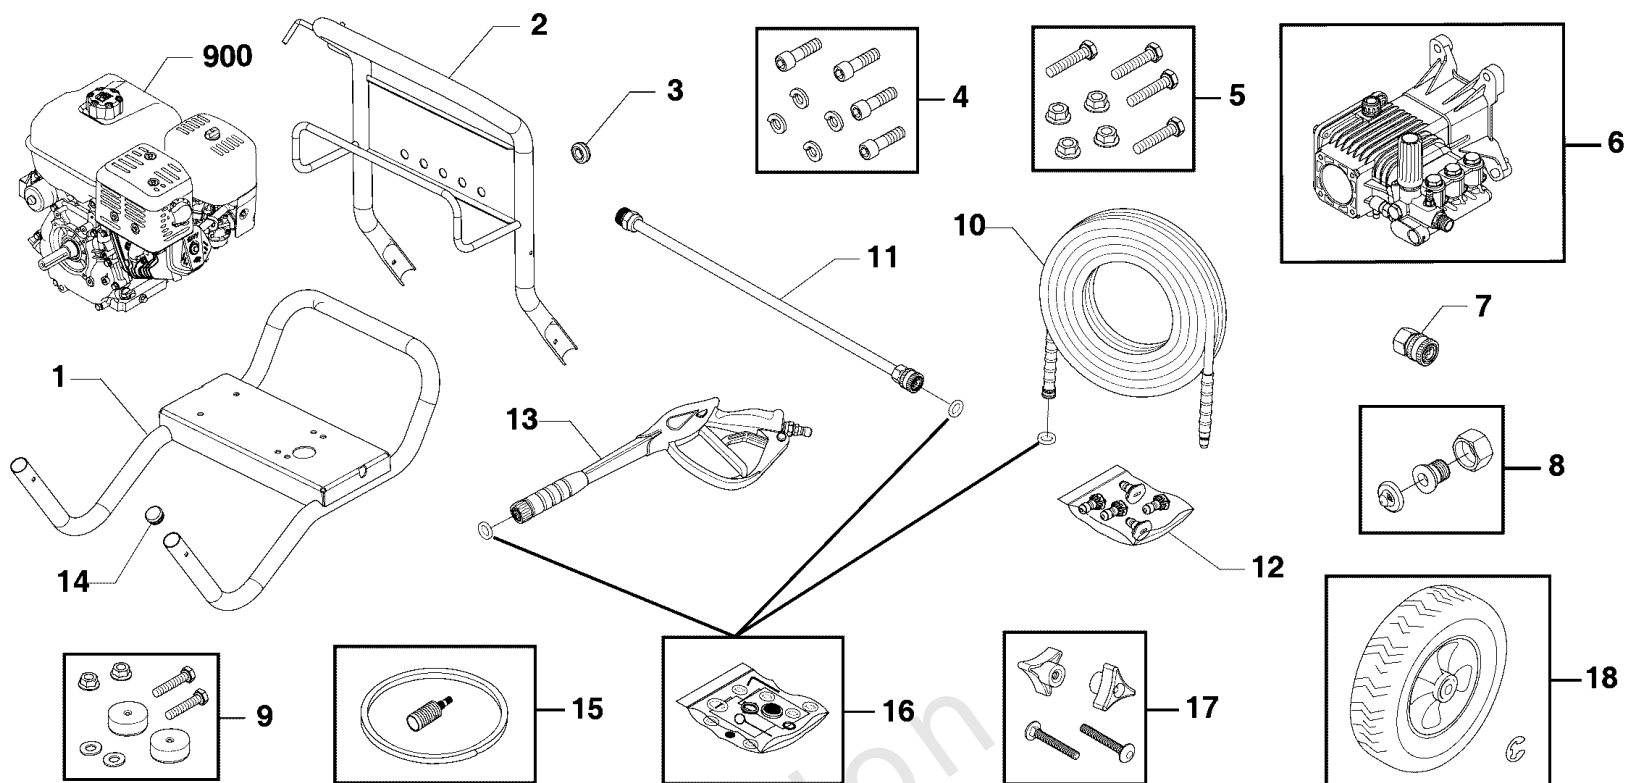

Parts Manual

Mfg. No: 020507-00
4,000 PSI Briggs & Stratton Elite

Main Unit (316691)

Note: Unless noted otherwise, use the standard torque specifications

Mfg. No: 020507-00

Not For
Reproduction

Main Unit (316691)

REF NO	PART NO	QTY	DESCRIPTION
1	771772		BASE
2	771776		HANDLE
3	30809GS		GROMMET
4	192132GS		KIT, Hardware, Pump Mounting
5	318208GS		KIT-HARDWARE, ENGINE MOUNTING
6	318207GS		PUMP
7	703824		FITTING
8	199310GS		KIT, Connector, Hose, Garden
9	192310GS		KIT, Vibration Mount
10	316326GS		HOSE
11	207785GS		EXTENSION, QC
12	317351GS		KIT-QC NOZZLES
--	195983EGS		NOZZLE-QC RED
--	195983FGS		NOZZLE-QC YELLOW
--	195983GGS		NOZZLE-QC GREEN
--	195983HGS		NOZZLE-QC WHITE
--	198841GS		NOZZLE, QC, Black
13	704311		GUN
14	189332GS		PLUG, Hole
15	192796GS		KIT, Chem Hose & Filter
16	705001		KIT-O-RING MAINTENANCE
17	203040GS		* KIT, Hardware Handle
18	204876GS		KIT, Wheel
--	704292		E-RING
900	25T232-0158-F1		*ENGINE
--	100005		OIL-4 CYCLE 30W 18OZ. -(Not Illustrated)
--	191267GS		AXLE -(Not Illustrated)
--	705753		KEY, 1/4 X 2, Square -(Not Illustrated)
--	705851		DECAL-Warning Spark -(Not Illustrated)
--	707165		TAG-WARNING, ENG -(Not Illustrated)
--	6039		PUMP Saver -(Optional Accessory - Not Included)
--	6059		PERFECT MIX MULTI-PURPOSE WASH -(Optional Accessory - Not Included)
--	6160		Project Pro® PerfectMix Concrete, Brick, And Tile Cleaner -(Optional Accessory - Not Included)