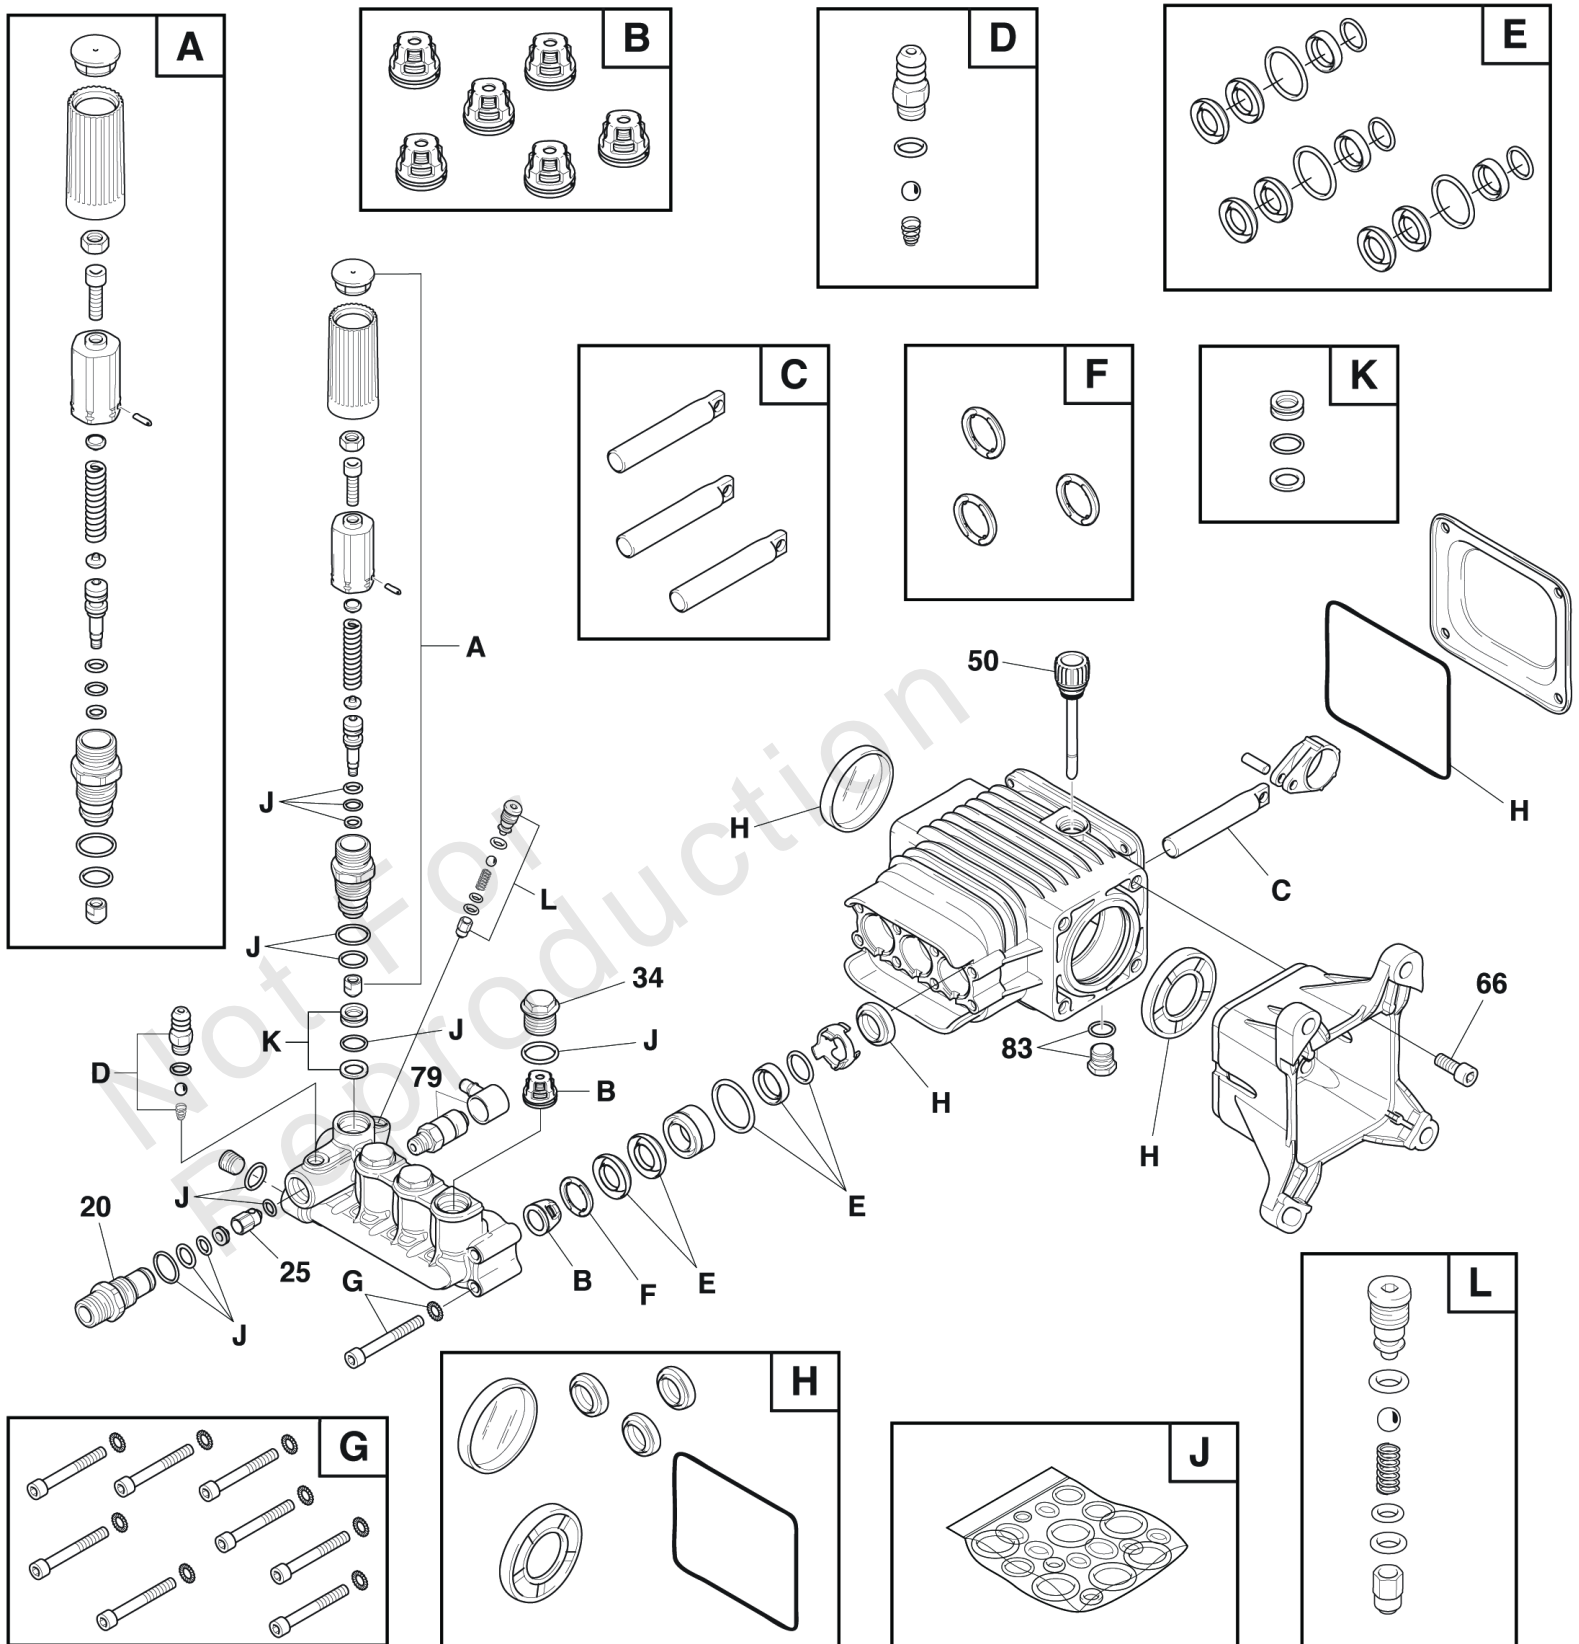

Note: Unless noted otherwise, use the standard torque specifications

Mfg. No: 020507-00

Pump (316370)

REF NO	PART NO	QTY	DESCRIPTION
20	198851GS	1	INJECTOR, Detergent
25	204860GS	1	JET
34	317334GS	1	PLUG
50	198849GS	1	DIPSTICK
66	198297GS	4	SCREW
79	208673GS	1	VALVE, Thermal Relief
83	203034GS	1	PLUG, Drain
A	198736GS	1	*KIT, Unloader
B	317335GS	1	*KIT, Check Valve
C	198844GS	1	*KIT, Piston
D	192914GS	1	*KIT, Chemical Injector
E	198845GS	1	*KIT, Water Seal
F	198848GS	1	*KIT, Support Ring
G	198852GS	1	*KIT, Hardware
H	198846GS	1	*KIT, Oil Seals
J	198847GS	1	*KIT, O Ring
K	202902GS	1	*KIT, Unloader Seat
L	202800GS	1	*KIT, Unloader
--	B2384GS		FILTER, Garden Hose -(Part Not Illustrated)
--	6039		PUMP SAVER -(Optional Accessory)
--	6059		PERFECT MIX MULTI-PURPOSE WASH -(Optional Accessory)
--	6160		Project Pro® PerfectMix Concrete, Brick, And Tile Cleaner -(Optional Accessory)