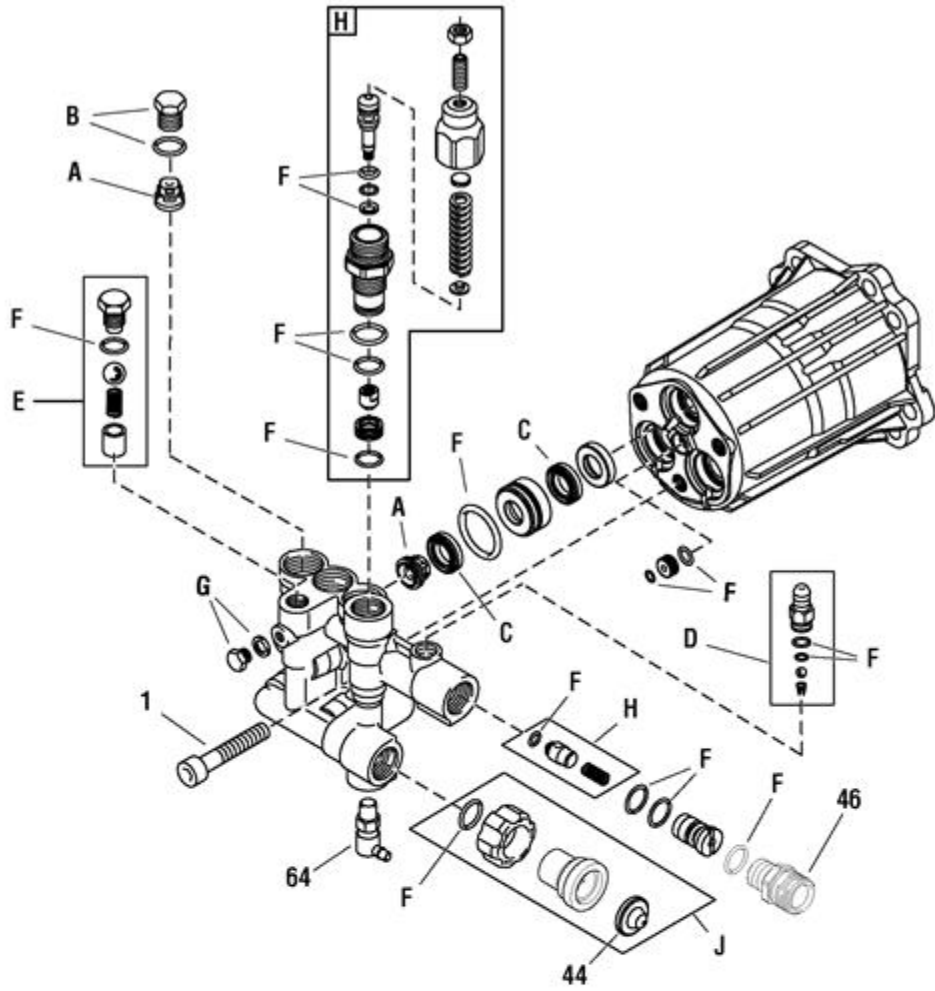

Ref #	Part #	Description	Qty	Context Note	Foot Note
1	314587GS	BASE			
2	201499BRGS	HANDLE			
3	204865GS	BILLBOARD			
--	B1797GS	CLIP			
4	318112GS	PUMP			
5	192014GS	FITTING			
6	192015GS	FITTING			
7	95519GS	QUICK CONNECT			
8	95518GS	QUICK CONNECT			
9	202017GS	HOSE			
10	203083GS	KIT, Wheel			
--	200520GS	HUBCAP			
--	704293	E-Ring			
11	207471GS	KIT, QC Nozzles			
--	195983XGS	NOZZLE, QC Yellow			
--	195983AAGS	NOZZLE, QC Red			
--	195983RGS	NOZZLE, QC White			
--	198841GS	NOZZLE, QC Black			
12	207796GS	EXTENSION, QC			
13	319853GS	GUN			
14	192553GS	KIT, Vibration Mount			
15	B2203GS	KIT, Hardware, Handle			
16	192131GS	KIT, Hardware, Pump Mounting			
17	705002	KIT, O-Ring			
18	192134GS	KIT, Vibration Mount			
900	-----	* ENGINE			*Contact Engine Manufacturer for parts and service.
--	23139DGS	KEY		(Not Illustrated)	
--	705076	HOSE, Chemical		(Not Illustrated)	
--	201314GS	AXLE		(Not Illustrated)	
--	695755	KNOB, Throttle		(Not Illustrated)	
--	200171GS	TAG, Warning		(Not Illustrated)	
--	6039	PUMP SAVER		(Optional Accessory - Not Included)	

Ref #	Part #	Description	Qty	Context Note	Foot Note
1	204087GS	SCREW	3		
44	B2384GS	FILTER, Garden Hose	1		
46	204083GS	FITTING	1		
64	208673GS	VALVE, Thermal Relief	1		
A	204082GS	* KIT, Check Valve	--		* Kit includes all parts shown in box.
B	317056GS	* KIT, Plug	--		* Kit includes all parts shown in box.
C	204084GS	* KIT, Water Seal	--		* Kit includes all parts shown in box.
D	317787GS	* KIT, Chemical Injector	--		* Kit includes all parts shown in box.
E	317788GS	* KIT, Easy Start	--		* Kit includes all parts shown in box.
F	317843GS	* KIT, O-Ring	--		* Kit includes all parts shown in box.
G	200350GS	SCREW, Grub	--		* Kit includes all parts shown in box.
H	706610	* KIT, Unloader	--		* Kit includes all parts shown in box.
J	204085GS	* KIT, Water Inlet	--		* Kit includes all parts shown in box.
--	6039	PUMP SAVER	--	(Optional Accessory - Not Included)	