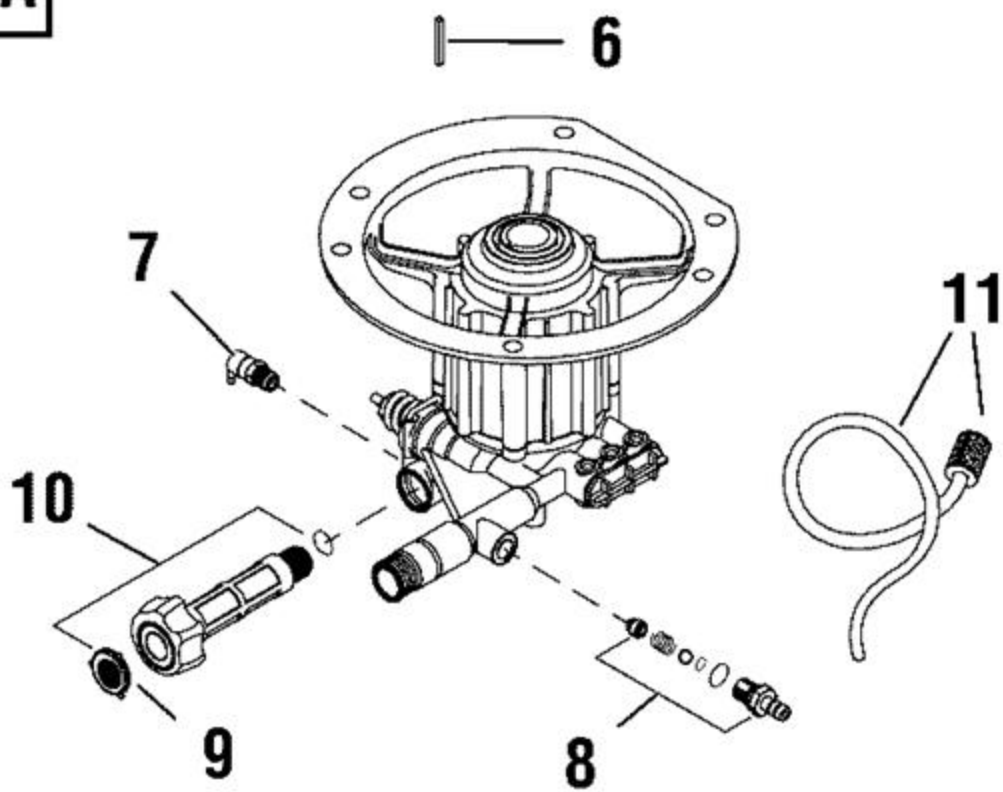

Ref #	Part #	Description	Qty	Context Note	Foot Note
1	201625GS	BASE, w/ Mounts			
2	B195960GS	HANDLE			
3	196006GS	HOSE			
5A	206383GS	ASSY, Pump		(NLA - Order Ref. No. 5B)	
5B	706385	Assy, Pump			
11	B2203GS	KIT, Fastening Handle			
12	192525GS	KIT, Pump/Engine Mounting Hardware			
13	198766GS	KIT, Vibration Mount			
14	201643GS	KIT, Wheel			
--	192050GS	E-Ring			
15	205015CGS	WAND			
16	B1236CGS	ORFICE			
17	204627GS	GUN			
900	-----	* ENGINE			* Contact Engine Manufacturer for parts & service.
--	BB3061BGS	OIL BOTTLE		(Not Illustrated)	
--	87815GS	GOGGLES		(Not Illustrated)	
--	794693	LABEL, Warning		(Not Illustrated)	
--	204939GS	DECAL, Unit		(Not Illustrated)	
--	204938GS	DECAL, Recoil		(Not Illustrated)	
--	201550GS	AXLE		(Not Illustrated)	
--	6048	KIT, O-Ring Maintenance		(Optional Accessory)	
--	6039	PUMP SAVER		(Optional Accessory)	

5A

Ref #	Part #	Description	Qty	Context	Note	Foot	Note
5A	206383GS	PUMP			(NLA)		
6	23139GS	Key					
7	208673GS	Valve, Thermal Relief					
8	200279GS	Kit, Chemical Injection					
9	B2384GS	Filter, Inlet					
10	200278GS	Kit, Water Inlet					
11	189971GS	Kit, Chemical Hose					