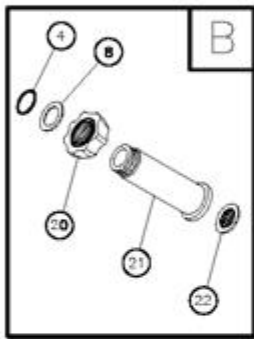

Ref #	Part #	Description	Qty	Context Note	Foot Note
1	202481GS	ASSY, Base			
2	J199110GS	HANDLE			
3	202762GS	ASSY, Billboard w/Clips			
--	195964GS	Clip			
--	30809GS	Grommet			
4	192529GS	KIT, Pump Mounting Hardware			
5	B2203GS	KIT, Handle Connector			
6	199735GS	ASSY, Pump			
--	23139GS	Key			
--	194298GS	Valve, Thermal Relief			
7	202483GS	KIT, Wheel			
--	201313GS	Axle			
--	192050GS	E-Ring			
8	200520GS	CAP, Hub			
9	192310GS	KIT, Vibration Mount			
10	195856GS	KIT, Wireform			
11	199229GS	ASSY, Tank, Chem			
--	192980GS	Kit, Valve			
12	202763GS	KIT, Cap, Chem Container			
13	202017GS	HOSE			
14	198730GS	ASSY, Turbo Max			
15	202181GS	KIT, Nozzle			
--	201580RGS	Nozzle, Project Pro, Yellow			
--	201580XGS	Nozzle, Project Pro, Orange			
--	201580AEGS	Nozzle, Project Pro, Red			
--	198841GS	Nozzle, Plastic, Soap			
16	190779GS	ASSY, Extension			
17	193482GS	GUN			
900		ENGINE		Contact Engine Manufacturer	
--	202223GS	MANUAL, Operator`s		Not Illustrated	
--	BB3061BGS	OIL BOTTLE		Not Illustrated	
--	87815GS	GOGGLES		Not Illustrated	
--	A1040NGS	HOSE, Chemical		Not Illustrated	
--	275034	LABLE, Warning		Not Illustrated	
--	793943	COVER, Static/Label Assy		Not Illustrated	
--	200672GS	DECAL, Caution, Hearing		Not Illustrated	
--	202215GS	DECAL, Eng, Shroud		Not Illustrated	

Ref #	Part #	Description	Qty	Context Note	Foot Note
--	195015GS	KIT, Tag Warning, English/French		Not Illustrated	
--	5041D	STABILIZER, Fuel		Optional Accessory	
--	6039	PUMP SAVER		Optional Accessory	