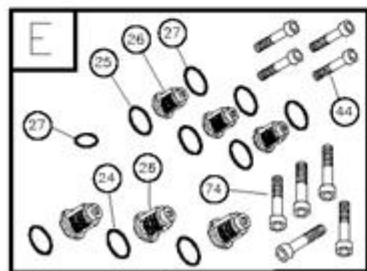

Ref #	Part #	Description	Qty	Context Note	Foot Note
1	202481GS	ASSY, Base			
2	J199110GS	HANDLE			
3	202762GS	ASSY, Billboard w/Clips			
--	195964GS	Clip			
--	30809GS	Grommet			
4	192529GS	KIT, Pump Mounting Hardware			
5	B2203GS	KIT, Handle Connector			
6	199735GS	ASSY, Pump			
--	23139GS	Key			
--	194298GS	Valve, Thermal Relief			
7	202483GS	KIT, Wheel			
--	201313GS	Axle			
--	192050GS	E-Ring			
8	200520GS	CAP, Hub			
9	192310GS	KIT, Vibration Mount			
10	195856GS	KIT, Wireform			
11	199229GS	ASSY, Tank, Chem			
--	192980GS	Kit, Valve			
12	202763GS	KIT, Cap, Chem Container			
13	202017GS	HOSE			
14	198730GS	ASSY, Turbo Max			
15	202181GS	KIT, Nozzle			
--	201580RGS	Nozzle, Project Pro, Yellow			
--	201580XGS	Nozzle, Project Pro, Orange			
--	201580AEGS	Nozzle, Project Pro, Red			
--	198841GS	Nozzle, Plastic, Soap			
16	190779GS	ASSY, Extension			
17	193482GS	GUN			
900		ENGINE		Contact Engine Manufacturer	
--	202223GS	MANUAL, Operator`s		Not Illustrated	
--	BB3061BGS	OIL BOTTLE		Not Illustrated	
--	87815GS	GOGGLES		Not Illustrated	
--	A1040NGS	HOSE, Chemical		Not Illustrated	
--	275034	LABLE, Warning		Not Illustrated	
--	793943	COVER, Static/Label Assy		Not Illustrated	
--	200672GS	DECAL, Caution, Hearing		Not Illustrated	
--	202215GS	DECAL, Eng, Shroud		Not Illustrated	

Ref #	Part #	Description	Qty	Context Note	Foot Note
--	195015GS	KIT, Tag Warning, English/French		Not Illustrated	
--	5041D	STABILIZER, Fuel		Optional Accessory	
--	6039	PUMP SAVER		Optional Accessory	