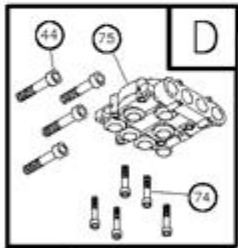

Ref #	Part #	Description	Qty	Context Note	Foot Note
1	202481GS	ASSY, Base			
2	J199110GS	HANDLE			
3	202762GS	ASSY, Billboard w/Clips			
--	195964GS	Clip			
--	30809GS	Grommet			
4	192529GS	KIT, Pump Mounting Hardware			
5	B2203GS	KIT, Handle Connector			
6	199735GS	ASSY, Pump			
--	23139GS	Key			
--	194298GS	Valve, Thermal Relief			
7	202483GS	KIT, Wheel			
--	201313GS	Axle			
--	192050GS	E-Ring			
8	200520GS	CAP, Hub			
9	192310GS	KIT, Vibration Mount			
10	195856GS	KIT, Wireform			
11	199229GS	ASSY, Tank, Chem			
--	192980GS	Kit, Valve			
12	202763GS	KIT, Cap, Chem Container			
13	202017GS	HOSE			
14	198730GS	ASSY, Turbo Max			
15	202181GS	KIT, Nozzle			
--	201580RGS	Nozzle, Project Pro, Yellow			
--	201580XGS	Nozzle, Project Pro, Orange			
--	201580AEGS	Nozzle, Project Pro, Red			
--	198841GS	Nozzle, Plastic, Soap			
16	190779GS	ASSY, Extension			
17	193482GS	GUN			
900		ENGINE		Contact Engine Manufacturer	
--	202223GS	MANUAL, Operator`s		Not Illustrated	
--	BB3061BGS	OIL BOTTLE		Not Illustrated	
--	87815GS	GOGGLES		Not Illustrated	
--	A1040NGS	HOSE, Chemical		Not Illustrated	
--	275034	LABLE, Warning		Not Illustrated	
--	793943	COVER, Static/Label Assy		Not Illustrated	
--	200672GS	DECAL, Caution, Hearing		Not Illustrated	
--	202215GS	DECAL, Eng, Shroud		Not Illustrated	

Ref #	Part #	Description	Qty	Context Note	Foot Note
--	195015GS	KIT, Tag Warning, English/French		Not Illustrated	
--	5041D	STABILIZER, Fuel		Optional Accessory	
--	6039	PUMP SAVER		Optional Accessory	