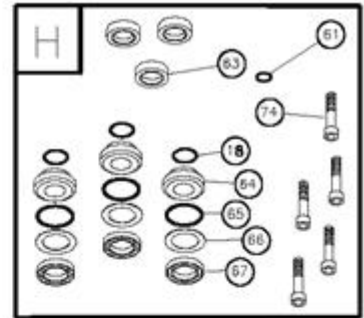

Ref #	Part #	Description	Qty	Context Note	Foot Note
1	202481GS	ASSY, Base			
2	J199110GS	HANDLE			
3	202762GS	ASSY, Billboard w/Clips			
--	195964GS	Clip			
--	30809GS	Grommet			
4	192529GS	KIT, Pump Mounting Hardware			
5	B2203GS	KIT, Handle Connector			
6	199735GS	ASSY, Pump			
--	23139GS	Key			
--	194298GS	Valve, Thermal Relief			
7	202483GS	KIT, Wheel			
--	201313GS	Axle			
--	192050GS	E-Ring			
8	200520GS	CAP, Hub			
9	192310GS	KIT, Vibration Mount			
10	195856GS	KIT, Wireform			
11	199229GS	ASSY, Tank, Chem			
--	192980GS	Kit, Valve			
12	202763GS	KIT, Cap, Chem Container			
13	202017GS	HOSE			
14	198730GS	ASSY, Turbo Max			
15	202181GS	KIT, Nozzle			
--	201580RGS	Nozzle, Project Pro, Yellow			
--	201580XGS	Nozzle, Project Pro, Orange			
--	201580AEGS	Nozzle, Project Pro, Red			
--	198841GS	Nozzle, Plastic, Soap			
16	190779GS	ASSY, Extension			
17	193482GS	GUN			
900		ENGINE		Contact Engine Manufacturer	
--	202223GS	MANUAL, Operator`s		Not Illustrated	
--	BB3061BGS	OIL BOTTLE		Not Illustrated	
--	87815GS	GOGGLES		Not Illustrated	
--	A1040NGS	HOSE, Chemical		Not Illustrated	
--	275034	LABLE, Warning		Not Illustrated	
--	793943	COVER, Static/Label Assy		Not Illustrated	
--	200672GS	DECAL, Caution, Hearing		Not Illustrated	
--	202215GS	DECAL, Eng, Shroud		Not Illustrated	

Ref #	Part #	Description	Qty	Context Note	Foot Note
--	195015GS	KIT, Tag Warning, English/French		Not Illustrated	
--	5041D	STABILIZER, Fuel		Optional Accessory	
--	6039	PUMP SAVER		Optional Accessory	