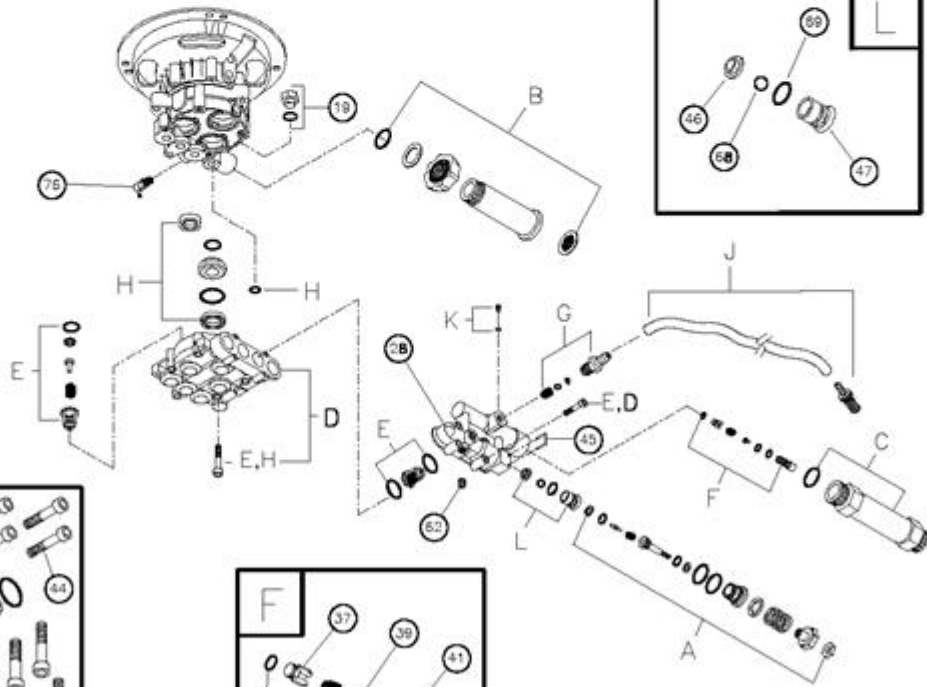

Ref #	Part #	Description	Qty	Context Note	Foot Note
1	202481GS	ASSY, Base			
2	J199110GS	HANDLE			
3	202762GS	ASSY, Billboard w/Clips			
--	195964GS	Clip			
--	30809GS	Grommet			
4	192529GS	KIT, Pump Mounting Hardware			
5	B2203GS	KIT, Handle Connector			
6	199735GS	ASSY, Pump			
--	23139GS	Key			
--	194298GS	Valve, Thermal Relief			
7	202483GS	KIT, Wheel			
--	201313GS	Axle			
--	192050GS	E-Ring			
8	200520GS	CAP, Hub			
9	192310GS	KIT, Vibration Mount			
10	195856GS	KIT, Wireform			
11	199229GS	ASSY, Tank, Chem			
--	192980GS	Kit, Valve			
12	202763GS	KIT, Cap, Chem Container			
13	202017GS	HOSE			
14	198730GS	ASSY, Turbo Max			
15	202181GS	KIT, Nozzle			
--	201580RGS	Nozzle, Project Pro, Yellow			
--	201580XGS	Nozzle, Project Pro, Orange			
--	201580AEGS	Nozzle, Project Pro, Red			
--	198841GS	Nozzle, Plastic, Soap			
16	190779GS	ASSY, Extension			
17	193482GS	GUN			
900		ENGINE		Contact Engine Manufacturer	
--	202223GS	MANUAL, Operator`s		Not Illustrated	
--	BB3061BGS	OIL BOTTLE		Not Illustrated	
--	87815GS	GOGGLES		Not Illustrated	
--	A1040NGS	HOSE, Chemical		Not Illustrated	
--	275034	LABLE, Warning		Not Illustrated	
--	793943	COVER, Static/Label Assy		Not Illustrated	
--	200672GS	DECAL, Caution, Hearing		Not Illustrated	
--	202215GS	DECAL, Eng, Shroud		Not Illustrated	

Ref #	Part #	Description	Qty	Context Note	Foot Note
--	195015GS	KIT, Tag Warning, English/French		Not Illustrated	
--	5041D	STABILIZER, Fuel		Optional Accessory	
--	6039	PUMP SAVER		Optional Accessory	