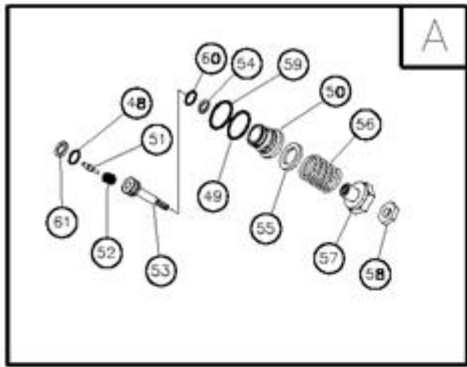

Ref #	Part #	Description	Qty	Context Note	Foot Note
1	202481GS	ASSY, Base			
2	J199110GS	HANDLE			
3	202762GS	ASSY, Billboard w/Clips			
--	195964GS	Clip			
--	30809GS	Grommet			
4	192529GS	KIT, Pump Mounting Hardware			
5	B2203GS	KIT, Handle Connector			
6	199735GS	ASSY, Pump			
--	23139GS	Key			
--	194298GS	Valve, Thermal Relief			
7	202483GS	KIT, Wheel			
--	201313GS	Axle			
--	192050GS	E-Ring			
8	200520GS	CAP, Hub			
9	192310GS	KIT, Vibration Mount			
10	195856GS	KIT, Wireform			
11	199229GS	ASSY, Tank, Chem			
--	192980GS	Kit, Valve			
12	202763GS	KIT, Cap, Chem Container			
13	202017GS	HOSE			
14	198730GS	ASSY, Turbo Max			
15	202181GS	KIT, Nozzle			
--	201580RGS	Nozzle, Project Pro, Yellow			
--	201580XGS	Nozzle, Project Pro, Orange			
--	201580AEGS	Nozzle, Project Pro, Red			
--	198841GS	Nozzle, Plastic, Soap			
16	190779GS	ASSY, Extension			
17	193482GS	GUN			
900		ENGINE		Contact Engine Manufacturer	
--	202223GS	MANUAL, Operator`s		Not Illustrated	
--	BB3061BGS	OIL BOTTLE		Not Illustrated	
--	87815GS	GOGGLES		Not Illustrated	
--	A1040NGS	HOSE, Chemical		Not Illustrated	
--	275034	LABLE, Warning		Not Illustrated	
--	793943	COVER, Static/Label Assy		Not Illustrated	
--	200672GS	DECAL, Caution, Hearing		Not Illustrated	
--	202215GS	DECAL, Eng, Shroud		Not Illustrated	

Ref #	Part #	Description	Qty	Context Note	Foot Note
--	195015GS	KIT, Tag Warning, English/French		Not Illustrated	
--	5041D	STABILIZER, Fuel		Optional Accessory	
--	6039	PUMP SAVER		Optional Accessory	