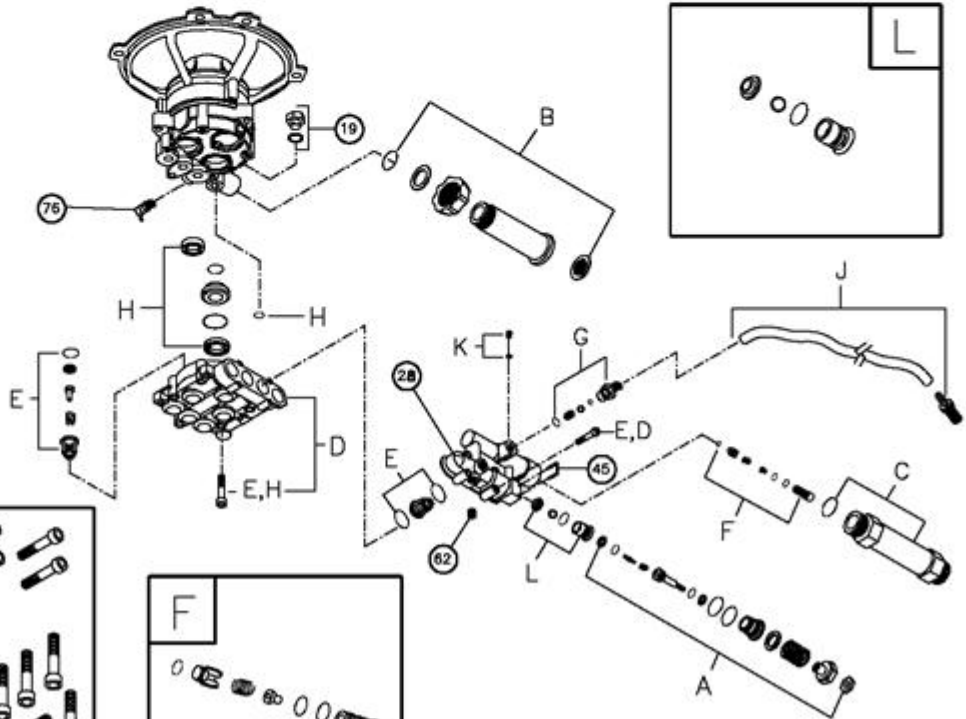

<b>Ref #</b>	<b>Part #</b>	<b>Description</b>	<b>Qty</b>	<b>Context Note</b>	<b>Foot Note</b>
1	202791GS	ASSY, Base			
2	Y199110GS	HANDLE			
3	203075GS	ASSY, Billboard w/Decals & Clips			
	195964GS	Clip			
	30809GS	Grommet			
4	192529GS	KIT, Pump Mounting Hardware			
5	202605GS	ASSY, Pump			
	23139GS	Key			
	194298GS	Valve, Thermal Relief			
6	202483GS	KIT, Wheel			
	201313GS	Axle			
	200520GS	Hubcap			
	192050GS	E-Ring			
7	192310GS	KIT, Vibration Mount			
8	B2203GS	KIT, Handle Connector			
9	202017GS	HOSE			
10	202181GS	KIT, Nozzle			
	201580RGS	Nozzle, Project Pro, Yellow			
	201580XGS	Nozzle, Project Pro, Orange			
	201580AEGS	Nozzle, Project Pro, Red			
	198841GS	Nozzle, Plastic, Soap			
11	200595GS	EXTENSION, QC			
12	193482GS	GUN			
900		ENGINE		Contact Engine Manufacturer	
	203767GS	MANUAL, Operator`s		Not Illustrated	
	BB3061BGS	OIL BOTTLE		Not Illustrated	
	87815GS	GOGGLES		Not Illustrated	
	275034	LABLE, Warning		Not Illustrated	
	793943	COVER, Static/Label Assy		Not Illustrated	
	202502GS	DECAL, Eng, Shroud		Not Illustrated	
	194256GS	KIT, Tag Warning		Not Illustrated	
	6039	PUMP SAVER		Optional Accessory	
	6048	KIT, O-Ring Maintenance		Optional Accessory	