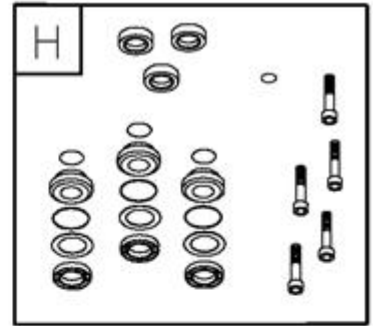

<b>Ref #</b>	<b>Part #</b>	<b>Description</b>	<b>Qty</b>	<b>Context Note</b>	<b>Foot Note</b>
1	202791GS	ASSY, Base			
2	Y199110GS	HANDLE			
3	203075GS	ASSY, Billboard w/Decals & Clips			
	195964GS	Clip			
	30809GS	Grommet			
4	192529GS	KIT, Pump Mounting Hardware			
5	202605GS	ASSY, Pump			
	23139GS	Key			
	194298GS	Valve, Thermal Relief			
6	202483GS	KIT, Wheel			
	201313GS	Axle			
	200520GS	Hubcap			
	192050GS	E-Ring			
7	192310GS	KIT, Vibration Mount			
8	B2203GS	KIT, Handle Connector			
9	202017GS	HOSE			
10	202181GS	KIT, Nozzle			
	201580RGS	Nozzle, Project Pro, Yellow			
	201580XGS	Nozzle, Project Pro, Orange			
	201580AEGS	Nozzle, Project Pro, Red			
	198841GS	Nozzle, Plastic, Soap			
11	200595GS	EXTENSION, QC			
12	193482GS	GUN			
900		ENGINE		Contact Engine Manufacturer	
	203767GS	MANUAL, Operator`s		Not Illustrated	
	BB3061BGS	OIL BOTTLE		Not Illustrated	
	87815GS	GOGGLES		Not Illustrated	
	275034	LABLE, Warning		Not Illustrated	
	793943	COVER, Static/Label Assy		Not Illustrated	
	202502GS	DECAL, Eng, Shroud		Not Illustrated	
	194256GS	KIT, Tag Warning		Not Illustrated	
	6039	PUMP SAVER		Optional Accessory	
	6048	KIT, O-Ring Maintenance		Optional Accessory	