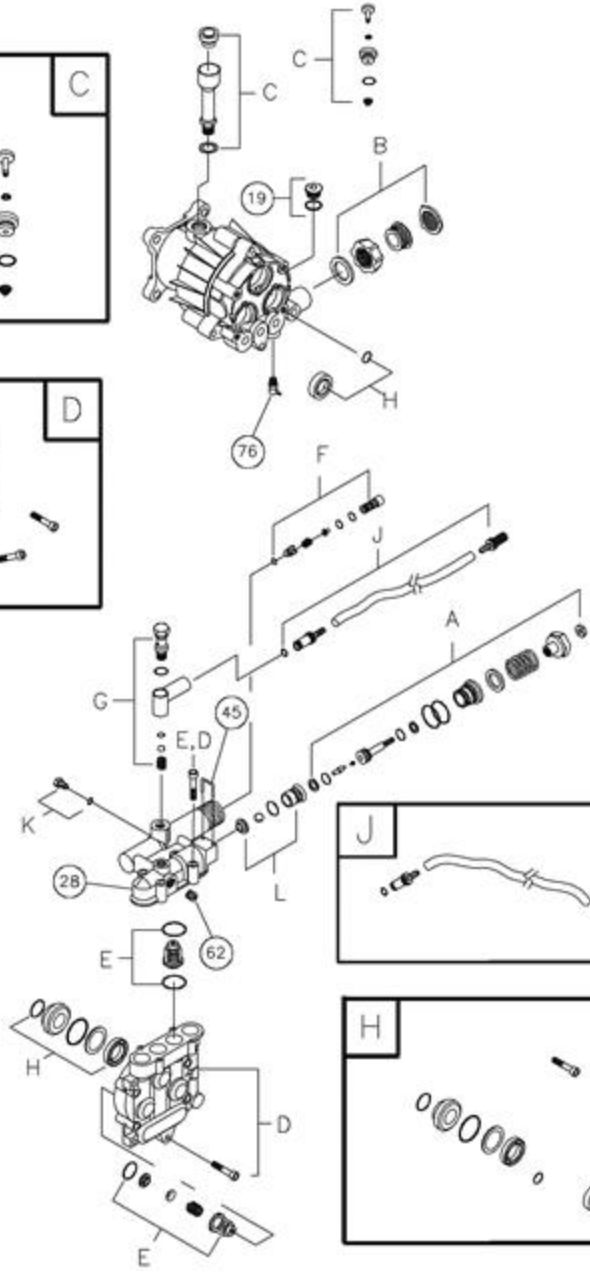

Ref #	Part #	Description	Qty	Context	Note	Foot	Note
1	M195214GS	BASE					
2	M187602GS	HANDLE					
3	187606GS	BILLBOARD					
4	185877GS	HOSE					
5	192134GS	KIT, Engine Mounting Hardware					
6	192131GS	KIT, Pump Mounting Hardware					
7	192125GS	PUSHNUT					
8	B5646GS	KIT, Spray Tips					
9	192199GS	ASSY, Extension					
10	193482GS	GUN					
11	190668GS	KIT, Handle Fasteners					
12	192553GS	KIT,Vibration Mount					
13	192124GS	KIT,Wheel					
14	23139DGS	KEY					
15	194106GS	ASSY, Pump			(see "Pump")		
16	194298GS	VALVE,Thermal Relief					
900	NSP	ENGINE					
	195259GS	MANUAL, Owner`s			Not Illustrated		
	MS6737	MANUAL, Engine			Not Illustrated		
	192014GS	FITTING, Hose, 1/2"			Not Illustrated		
	192015GS	FITTING, Hose, 3/4"			Not Illustrated		
	96016GS	CONNECT, Quick, Female			Not Illustrated		
	95456GS	CONNECT, Quick, Male			Not Illustrated		
	195457GS	KIT, Decals			Not Illustrated		
	191922GS	KIT, O-RING MAINT & NZZL CLNNG			Not Illustrated		