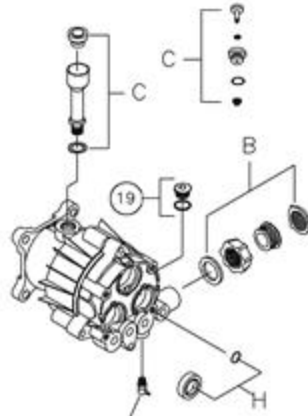

Ref #	Part #	Description	Qty	Context	Note	Foot	Note
1	M195214GS	BASE					
2	M187602GS	HANDLE					
3	187606GS	BILLBOARD					
4	185877GS	HOSE					
5	192134GS	KIT, Engine Mounting Hardware					
6	192131GS	KIT, Pump Mounting Hardware					
7	192125GS	PUSHNUT					
8	B5646GS	KIT, Spray Tips					
9	192199GS	ASSY, Extension					
10	193482GS	GUN					
11	190668GS	KIT, Handle Fasteners					
12	192553GS	KIT,Vibration Mount					
13	192124GS	KIT,Wheel					
14	23139DGS	KEY					
15	194106GS	ASSY, Pump			(see "Pump")		
16	194298GS	VALVE,Thermal Relief					
900	NSP	ENGINE					
	195259GS	MANUAL, Owner`s			Not Illustrated		
	MS6737	MANUAL, Engine			Not Illustrated		
	192014GS	FITTING, Hose, 1/2"			Not Illustrated		
	192015GS	FITTING, Hose, 3/4"			Not Illustrated		
	96016GS	CONNECT, Quick, Female			Not Illustrated		
	95456GS	CONNECT, Quick, Male			Not Illustrated		
	195457GS	KIT, Decals			Not Illustrated		
	191922GS	KIT, O-RING MAINT & NZZL CLNNG			Not Illustrated		