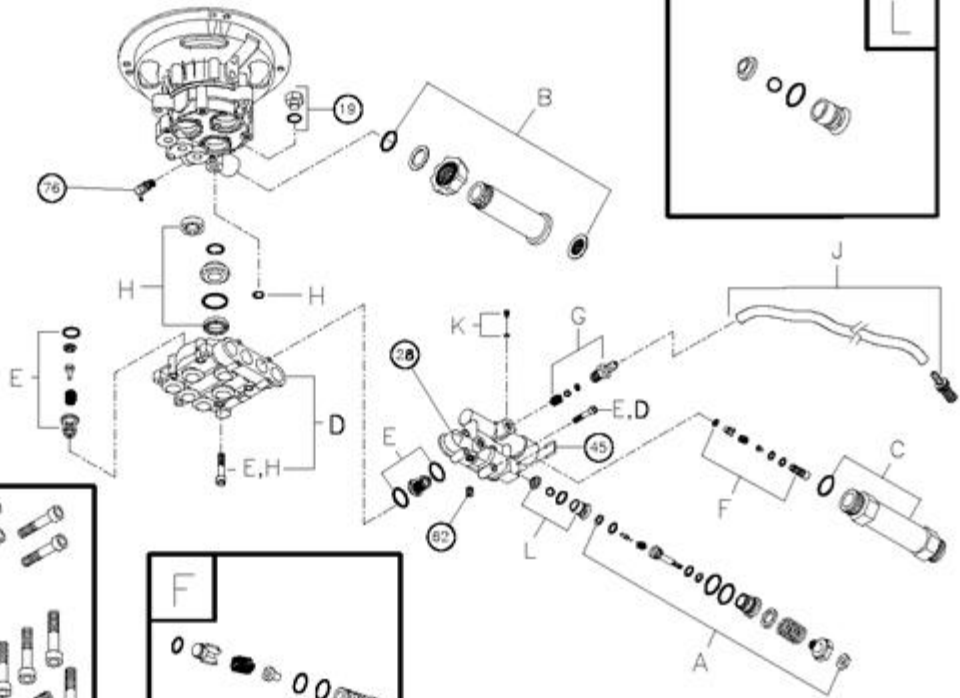

Ref #	Part #	Description	Qty	Context Note	Foot Note
1	199504GS	BASE			
2	B194718GS	HANDLE			
3	194886GS	ASSY, Billboard with Decal			
4	196006GS	HOSE, 25`			
5	192529GS	KIT, Pump Mounting Hardware			
6	192309GS	KIT, Hook, Base			
7	199735GS	ASSY, Pump			
	194298GS	Valve, Thermal Relief			
	23139GS	Key			
8	194264GS	KIT, Hook, Handle			
9	B2203GS	KIT, Handle Connector			
10	192310GS	KIT, Vibration Mount			
11	B3263GS	GUN			
12	21760GS	ORIFICE			
13	188792HGS	ASSY, Wand			
14	192311GS	KIT, Wheel			
	192006GS	Axle			
	192050GS	E-Ring			
900		ENGINE		Contact Engine Manufacturer	
	194890GS	MANUAL, Operator`s		Not Illustrated	
	MS6847	MANUAL, Engine		Not Illustrated	
	282625	COVER, Control		Not Illustrated	
	194707GS	DECAL, Recoil		Not Illustrated	
	195015GS	KIT, Tag, Warning, Srv		Not Illustrated	

Ref #	Part #	Description	Qty	Context Note	Foot Note
19	190571GS	CAP, Oil			
28	190627GS	MANIFOLD			
45	190578GS	PIN			
62	190581GS	CAP, 1/8			
76	194298GS	THERMAL RELIEF			
77	190586GS	OIL BOTTLE		(not shown)	
A	190594GS	KIT, UNLOADER STEM		Service kits include all parts shown within the box.	
B	190632GS	KIT, WATER INLET, ALUM		Service kits include all parts shown within the box.	
C	190634GS	KIT, OUTLET, ALUM		Service kits include all parts shown within the box.	
D	193808GS	KIT, HEAD BRASS		Service kits include all parts shown within the box.	
E	193806GS	KIT,CHECK VALVES		Service kits include all parts shown within the box.	
F	190592GS	KIT, INLET CHECK		Service kits include all parts shown within the box.	
G	190593GS	KIT, CHEMICAL INJECTION		Service kits include all parts shown within the box.	
H	193807GS	KIT, SEAL SET		Service kits include all parts shown within the box.	
J	189971GS	KIT, CHEMICAL HOSE		Service kits include all parts shown within the box.	
K	193971GS	KIT, PIPE FITTING		Service kits include all parts shown within the box.	
L	193972GS	KIT, UNLOADER SEAT		Service kits include all parts shown within the box.	
	B2384GS	FILTER, Inlet		Not Illustrated	