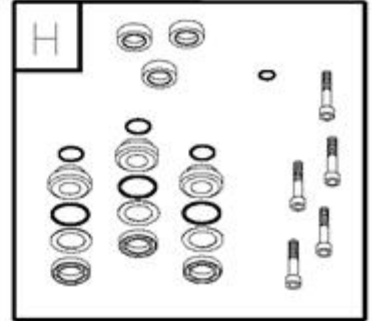

Ref #	Part #	Description	Qty	Context Note	Foot Note
1	199504GS	BASE			
2	B194718GS	HANDLE			
3	194886GS	ASSY, Billboard with Decal			
4	196006GS	HOSE, 25`			
5	192529GS	KIT, Pump Mounting Hardware			
6	192309GS	KIT, Hook, Base			
7	199735GS	ASSY, Pump			
	194298GS	Valve, Thermal Relief			
	23139GS	Key			
8	194264GS	KIT, Hook, Handle			
9	B2203GS	KIT, Handle Connector			
10	192310GS	KIT, Vibration Mount			
11	B3263GS	GUN			
12	21760GS	ORIFICE			
13	188792HGS	ASSY, Wand			
14	192311GS	KIT, Wheel			
	192006GS	Axle			
	192050GS	E-Ring			
900		ENGINE		Contact Engine Manufacturer	
	194890GS	MANUAL, Operator`s		Not Illustrated	
	MS6847	MANUAL, Engine		Not Illustrated	
	282625	COVER, Control		Not Illustrated	
	194707GS	DECAL, Recoil		Not Illustrated	
	195015GS	KIT, Tag, Warning, Srv		Not Illustrated	

Ref #	Part #	Description	Qty	Context Note	Foot Note
19	190571GS	CAP, Oil			
28	190627GS	MANIFOLD			
45	190578GS	PIN			
62	190581GS	CAP, 1/8			
76	194298GS	THERMAL RELIEF			
77	190586GS	OIL BOTTLE		(not shown)	
A	190594GS	KIT, UNLOADER STEM		Service kits include all parts shown within the box.	
B	190632GS	KIT, WATER INLET, ALUM		Service kits include all parts shown within the box.	
C	190634GS	KIT, OUTLET, ALUM		Service kits include all parts shown within the box.	
D	193808GS	KIT, HEAD BRASS		Service kits include all parts shown within the box.	
E	193806GS	KIT,CHECK VALVES		Service kits include all parts shown within the box.	
F	190592GS	KIT, INLET CHECK		Service kits include all parts shown within the box.	
G	190593GS	KIT, CHEMICAL INJECTION		Service kits include all parts shown within the box.	
H	193807GS	KIT, SEAL SET		Service kits include all parts shown within the box.	
J	189971GS	KIT, CHEMICAL HOSE		Service kits include all parts shown within the box.	
K	193971GS	KIT, PIPE FITTING		Service kits include all parts shown within the box.	
L	193972GS	KIT, UNLOADER SEAT		Service kits include all parts shown within the box.	
	B2384GS	FILTER, Inlet		Not Illustrated	