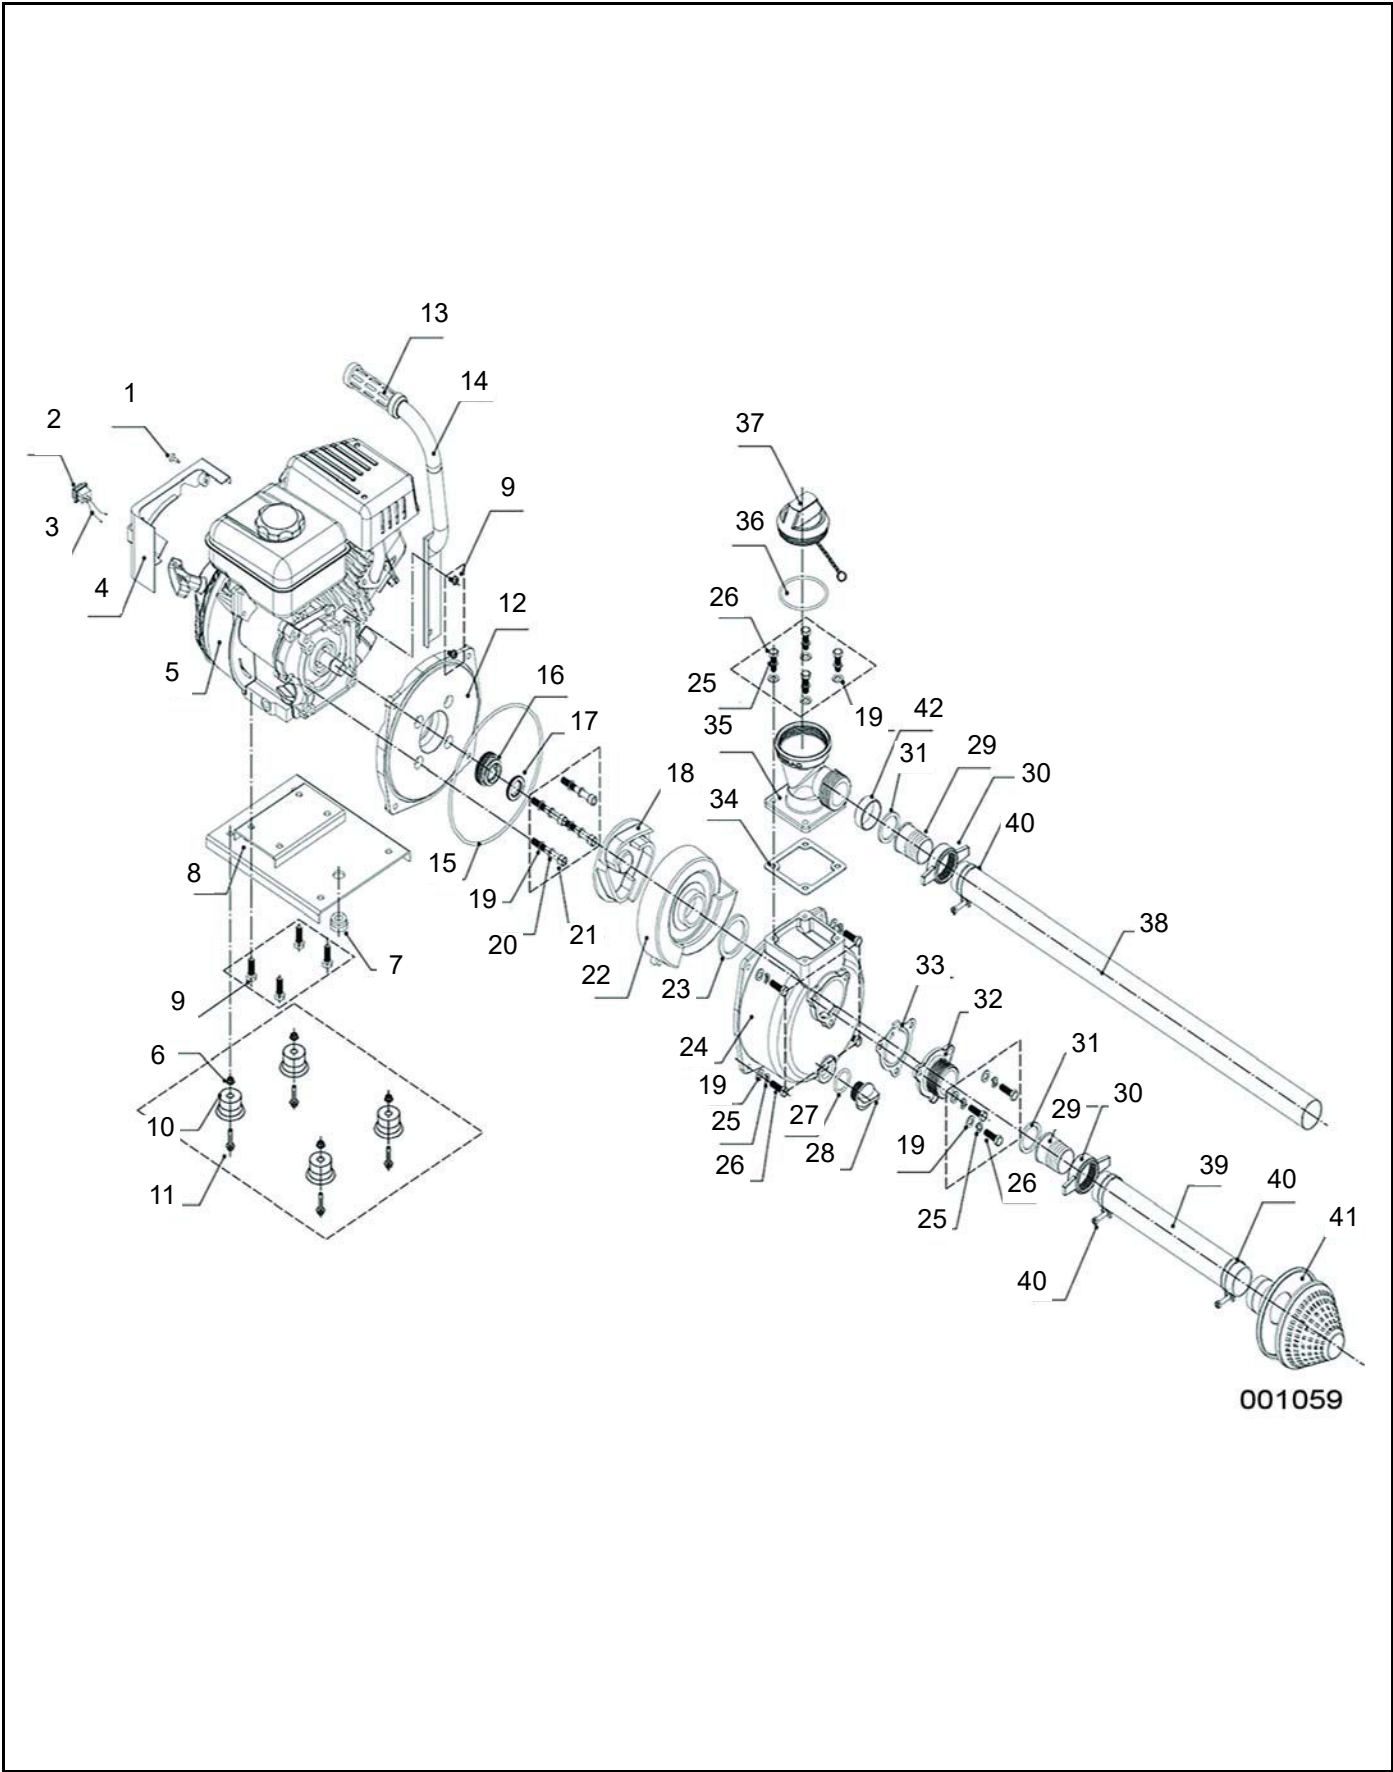

## *CW15k Water Pump (0068210)*

### *Parts Manual*

[www.generac.com](http://www.generac.com) or 1-888-GENERAC 1-888-436-3722

001059

Item	Part No.	Description	Qty.
1	0K96270110	CROSS RECESSED PAN HEAD SCREW (ST5X12)	1
2	0K96270111	SWITCH 6A (RED)	1
3	0K96270112	SWITCH SHUT DOWN HARNESS	1
4	0K9171	PANEL COVER	1
5	0K9553	UP152 ENGINE (79CC)	1
6	0H33750171	FLANGE NUT (M6)	4
7	0K95700117	SHOCK ABSORBER WITH PROTECTIVE COVER	1
8	0K96270113	WATER PUMP BASE ASSEMBLY (1.5")	1
9	0K96270114	BOLT (8X12)	6
10	0K96270115	VIBRATION MOUNTS	4
11	0K33910120	BOLT (M6X28)	4
12	0K96270116	PUMP COVER	1
13	0K9055	HANDLE GRIP	1
14	0K96270117	WATER PUMP HANDLE	1
15	0K96270118	PUMP COVER O-RING	1
16	0K96270119	MECHANICAL SEAL	1
17	0K96270120	PORCELAIN SEAL	1
18	0K96270121	WATER PUMP IMPELLER	1
19	0K96270122	FLAT WASHER	15
20	0K95700122	RUBBER WASHER	4
21	0K95700123	HEX SOCKET CAP SCREW (M8X60)	4
22	0K96270123	VOLUTE CASING	1
23	0K96270124	RUBBER O-TYPE BUSHING	1
24	0K96270125	WATER PUMP BODY	1
25	0J08180230	SPRING WASHER	11
26	0K96270126	HEX HEAD BOLT (M8X25)	11
27	0K95700129	PLUG FOR O-RING	1
28	0K95700130	PLUG	1
29	0K96270127	PIPE JOINT	2
30	0K96270128	JOINT GRIP	2
31	0K96270129	SEALING RING	2
32	0K96270130	INLET FLANGE	1
33	0K96270131	ONE WAY VALVE	1

Item	Part No.	Description	Qty.
34	0K96270132	DISCHARGE ELBOW GASKET	1
35	0K9051	DISCHARGE FLANGE	1
36	0K96270133	O-RING FOR GENERAC PLUG	1
37	0K9052	GENERAC PLUG	1
38	0K96270134	DISCHARGE HOSE 25 FEET 1.5" DIAMETER	1
39	0K96270135	SUCTION HOSE 10 FEET 1.5" DIAMETER	1
40	0K96270136	CLAMPS	3
41	0K96270137	SUCTION HOSE FILTER	1
42	0K9172B	DISCHARGE FLANGE RUBBER RING	1