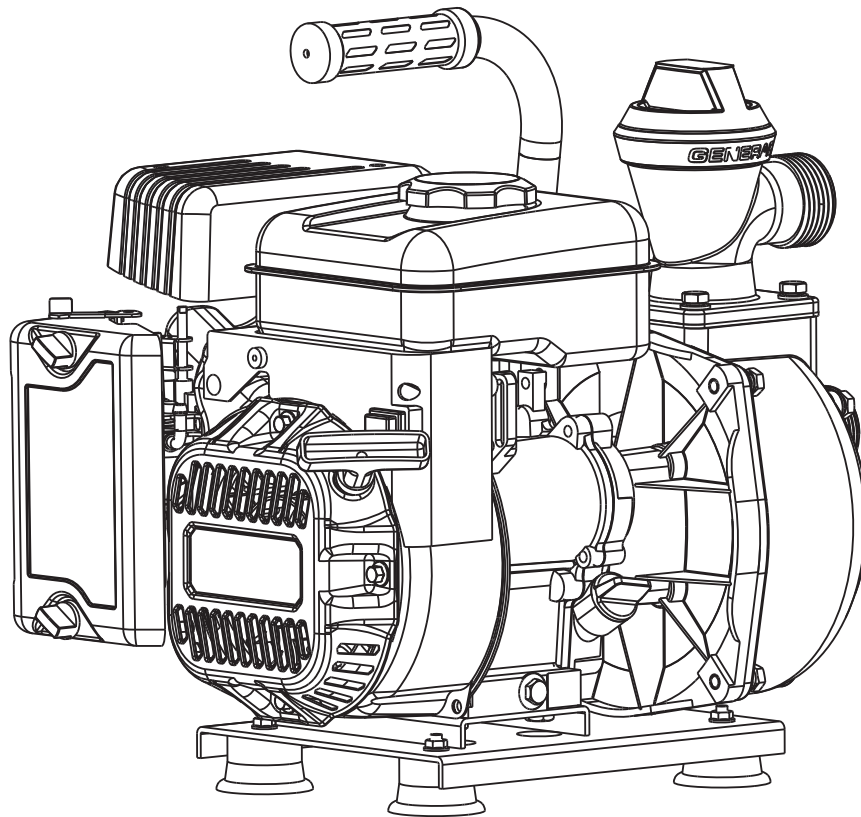

## *CW15k Water Pump (0068210)*

### *Parts Manual*

[www.generac.com](http://www.generac.com) or 1-888-GENERAC 1-888-436-3722

001059

Item	Part No.	Description	Qty.
1	0K96270110	CROSS RECESSED PAN HEAD SCREW (ST5X12)	1
2	0K96270111	SWITCH 6A (RED)	1
3	0K96270112	SWITCH SHUT DOWN HARNESS	1
4	0K9171	PANEL COVER	1
5	0K9553	UP152 ENGINE (79CC)	1
6	0H33750171	FLANGE NUT (M6)	4
7	0K95700117	SHOCK ABSORBER WITH PROTECTIVE COVER	1
8	0K96270113	WATER PUMP BASE ASSEMBLY (1.5")	1
9	0K96270114	BOLT (8X12)	6
10	0K96270115	VIBRATION MOUNTS	4
11	0K33910120	BOLT (M6X28)	4
12	0K96270116	PUMP COVER	1
13	0K9055	HANDLE GRIP	1
14	0K96270117	WATER PUMP HANDLE	1
15	0K96270118	PUMP COVER O-RING	1
16	0K96270119	MECHANICAL SEAL	1
17	0K96270120	PORCELAIN SEAL	1
18	0K96270121	WATER PUMP IMPELLER	1
19	0K96270122	FLAT WASHER	15
20	0K95700122	RUBBER WASHER	4
21	0K95700123	HEX SOCKET CAP SCREW (M8X60)	4
22	0K96270123	VOLUTE CASING	1
23	0K96270124	RUBBER O-TYPE BUSHING	1
24	0K96270125	WATER PUMP BODY	1
25	0J08180230	SPRING WASHER	11
26	0K96270126	HEX HEAD BOLT (M8X25)	11
27	0K95700129	PLUG FOR O-RING	1
28	0K95700130	PLUG	1
29	0K96270127	PIPE JOINT	2
30	0K96270128	JOINT GRIP	2
31	0K96270129	SEALING RING	2
32	0K96270130	INLET FLANGE	1
33	0K96270131	ONE WAY VALVE	1