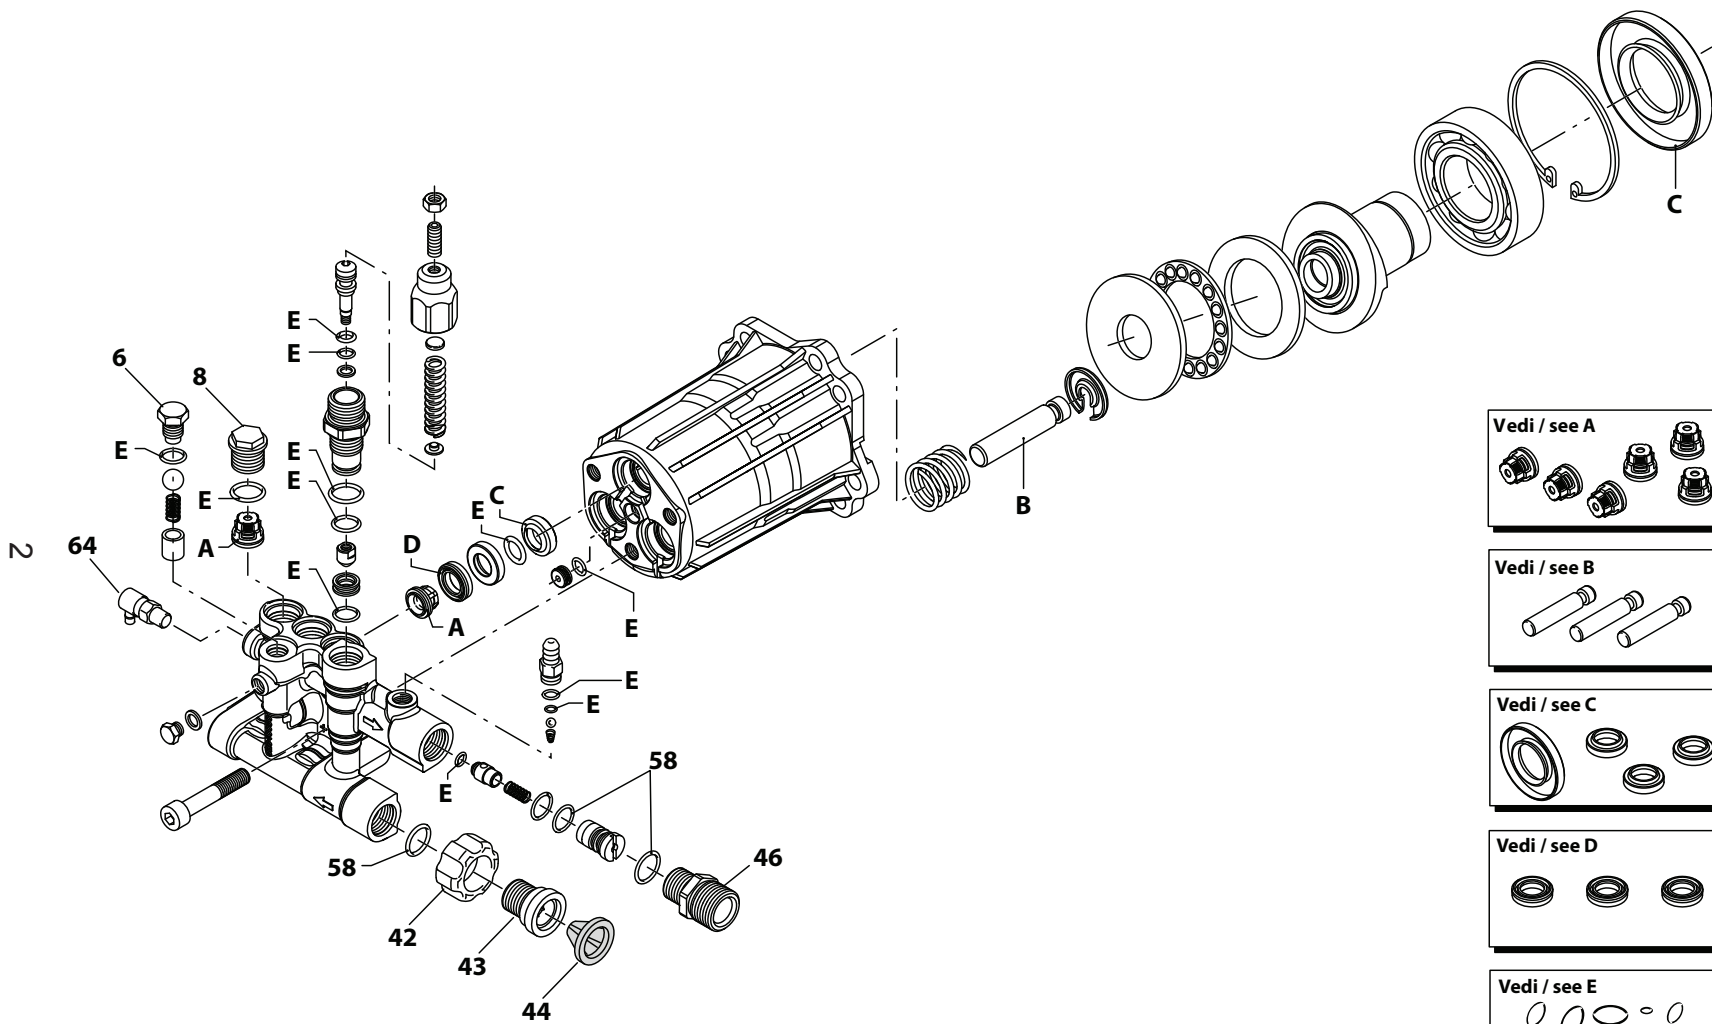

Model 006809-0

Model 006809-0

ITEM	PART NO.	QTY.	DESCRIPTION
6	0H95650130	1	UNLOADER SCREW PLUG
8	0K62690110	3	VALVE PLUG
42	0H95650120	1	SUCTION FITTING
43	0H95650121	1	SUCTION FITTING
44	0H95650122	1	FILTER
46	0H95650123	1	OUTLET FITTING
58	0H95650124	2	O-RING
64	0H9570	1	THERMAL RELIEF VALVE ASSEMBLY
KIT NUMBERS			
KIT A	0K62690111	1	VALVE KIT
KIT B	0H95650111	1	PISTON KIT
KIT C	0J93750102	1	OIL SEALS KIT
KIT D	0H95650113	1	WATER SEALS KIT
KIT E	0K62690112	1	O-RING KIT