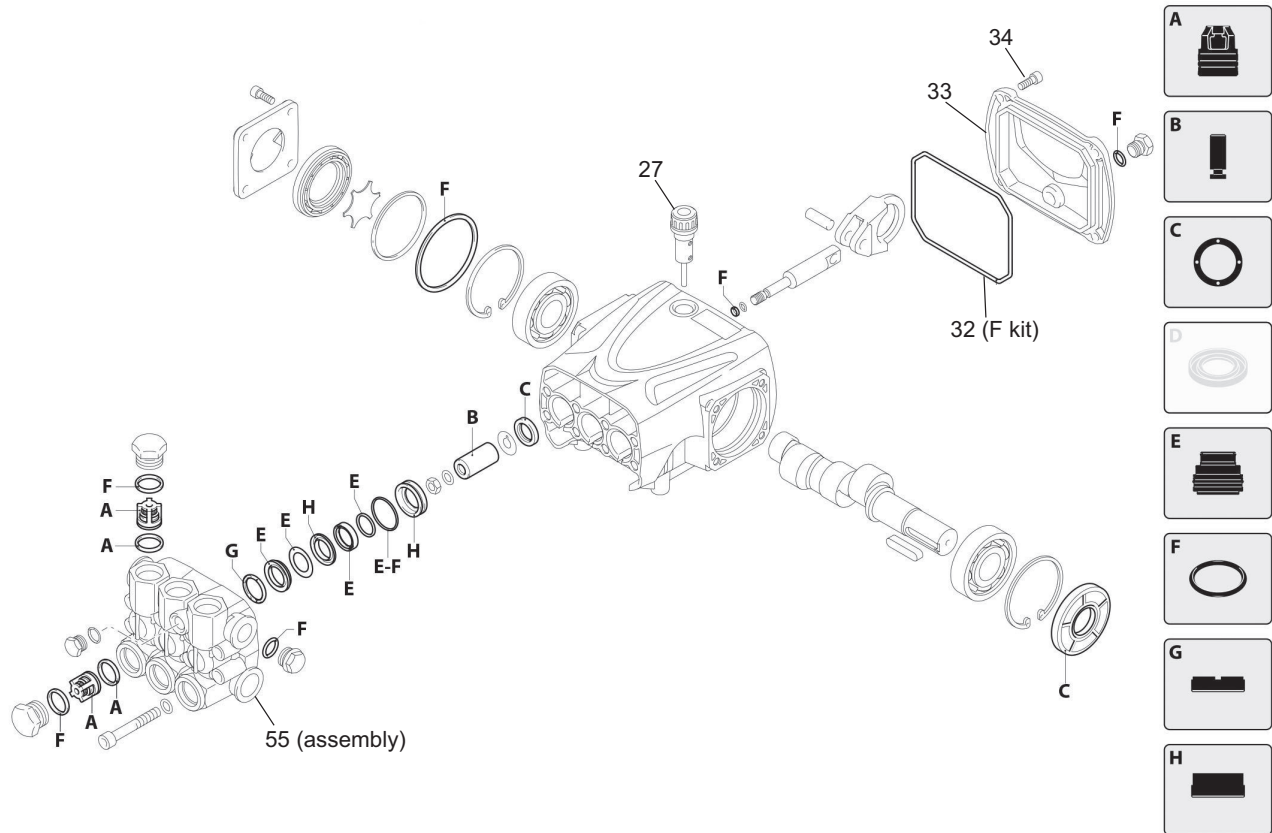

EXPLODED VIEW: EV BELT DRIVE

DRAWING #: 0L1485

GROUP EV

ITEM	PART#	QTY.	DESCRIPTION
1	0K5326C	1	HOSE 5/16" X 50' W/QC DISK GRY
2	0H9617L	1	KIT-NOZZLE 030/035
3	0J0211	1	HOOK GP HOSE
4	0J3331	2	SCREW BFHSC M6-1.0 X 45 BLK ZP
5	0E8388	2	NUT HEX FL WHIZ M6-1.0
6	0K9797	1	WLDMNT, BD TUBE HANDLE
7	G067989	22	NUT HEX FL WHIZ M8-1.25
8	0J2229	1	VIBRATION MOUNT 1-1/4" OD
9	0L2085	1	RIVET POP .25 X 0.625 STL BLK
10	0J2487	1	SCREW HHFC M8-1.25 X 65 FT ZP
11	G050190	1	WASHER FLAT .344ID X 1.0OD
12	0L1231	1	DECAL BLT TENSION BRKT
13	0K7575	1	BRKT, BELT ADJUSTMNT
14	0E9470	14	SCREW HHFC M8-1.25 X 16 G8.8
15	0L0251	1	THERMAL RELIEF, G 1/2" M
16	0K7520	1	PUMP TRIPLEX 3GPM 3500 PSI
17	0K9418	1	BRKT, BELT DRIVE PUMP
18	0J3079	5	GROMMET-NOZZLE
19	0K4510	1	ENGINE 302CC EPA3
20	0L0654	1	DECAL, BD NZZLE
21	0J2686	2	RING, SNAP - 5/8" TYPE E
22	G022247	2	WASHER FLAT 5/8 ZINC
23	0J2957	4	WASHER NYLON .656 ID
24	0H9603G	1	AXLE, 5/8" DIA
25	G073144	8	SCREW HHFC M8-1.25 X 45 G8.8
26	G089230	4	SCREW HHFC M8-1.25 X 35 G8.8
27	0K93283	1	ASSEMBLY, BASE PLATE
28	0K9826	1	WLDMNT, BELT GUARD BACK
29	0K7539	1	ENGINE PULLEY B4.25 PITCH
30	0K7540	1	PUMP PULLEY B8.82 PITCH
31	0K9149	1	V-BELT, BX37
32	0K7523	1	BELT GUARD, FRONT
33	0L0259	1	DECAL, BELT GUARD
34	0H9625A	1	LANCE ASSY-33" LONG SS
35	0J1052	1	GUN SUPPORT HANDLE
36	0K6183	1	GUN 4200PSI PROF W/QC
37	---	--	-----
38	0L0474	1	DETERGENT HOSE, 4' W/FILTER
39	0L0653	1	DECAL, BD WARNING BELT GUARD
40	0L0677	1	DECAL BD QUICK TENSION
41	0L0150	2	WHEEL, 10"OD PNUEM 5/8"OD AXLE
42	0K7527	1	TUBE, BUMPER
43	G059012	2	SCREW HHFC M8-1.25 X 20 G8.8

Pump

ITEM	PART NO.	QTY.	DESCRIPTION
27	0H95660120	1	PLUG
32	0K75200100	1	O-RING
33	0K75200112	1	COVER
34	0K75200111	4	COVER SCREW
55	0K75200113	1	HEAD ASSEMBLY
KIT NUMBERS			
KIT A	0K75200114	1	VALVES
KIT B	0K75200115	1	PISTONS
KIT C	0K75200116	1	OIL SEALS
KIT E	0K75200117	1	WATER SEALS
KIT F	0K75200118	1	O-RINGS
KIT G	0K75200119	1	SUPPORT RINGS
KIT H	0K75200120	1	PISTON GUIDES