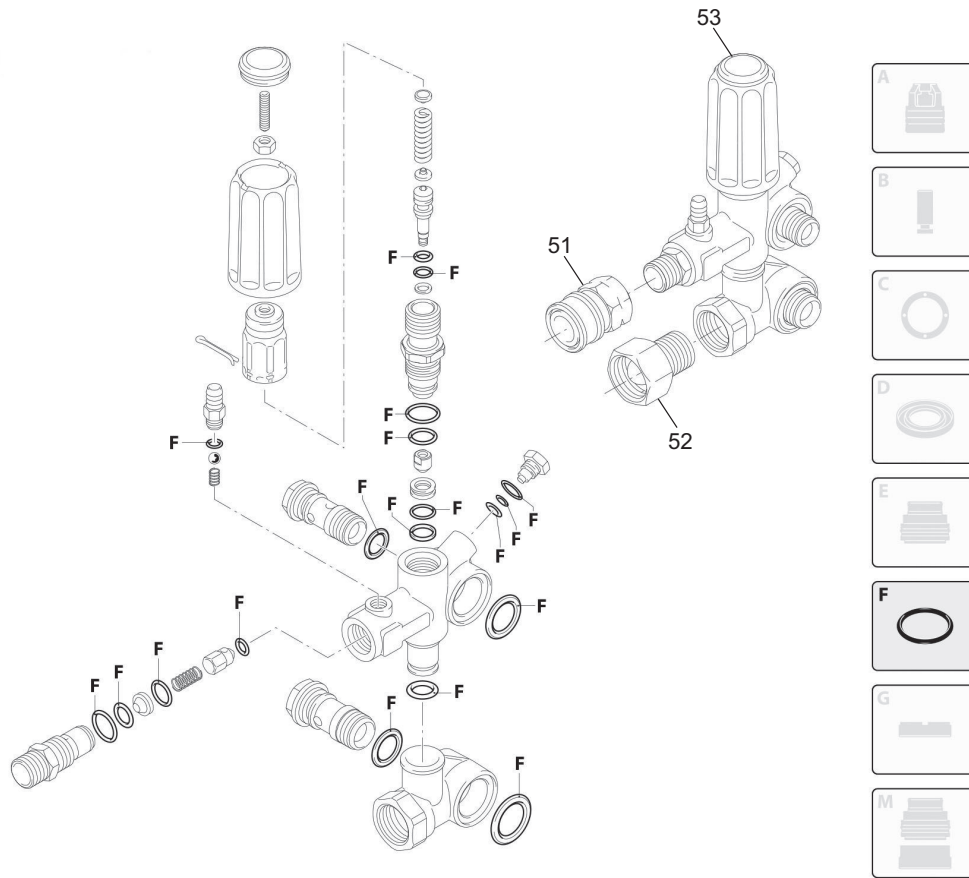

Unloader Assembly

ITEM	PART NO.	QTY.	DESCRIPTION
51	0K75200121	1	UNLOADER FITTING
52	0K75200122	1	UNLOADER FITTING
53	0K75200123	1	UNLOADER VALVE ASSEMBLY
KIT NUMBERS			
KIT F	0K75200124	1	O-RINGS